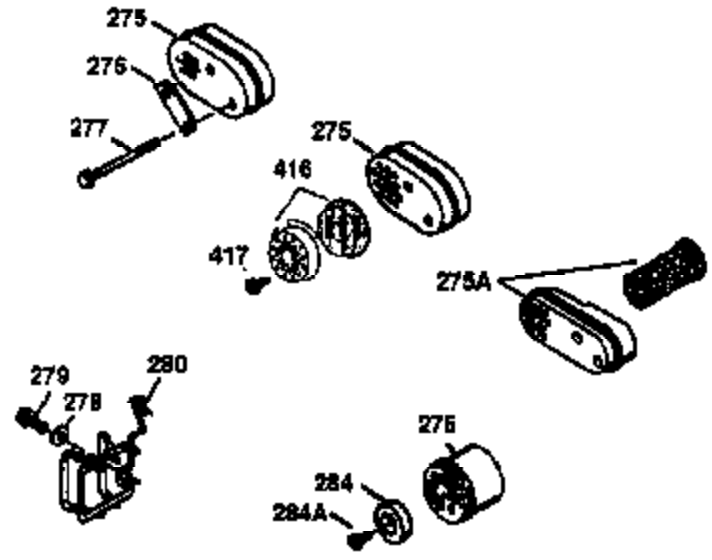

ILLUSTRATION SHOWS TYPICAL PARTS ONLY. ORDER BY PART NUMBER. PARTS NOT LISTED ARE SUPPLIED BY OEM.

VIEW 3 OF 3

Ref #	Part Number	Qty	Description
90	611112	1	Flywheel
110A	31388	1	Ground Wire
238	650806	2	Screw, 10-32 x 5/8"
239	34338	1	* Air Cleaner Gasket
240	34858	1	Air Cleaner Body
245	34340	1	Air Cleaner Filter
250	34341B	1	Air Cleaner Cover
275	391019	1	Muffler
276	33753	1	Locking Plate
277	650795	2	Screw, 1/4-20 x 2-1/4"
324	33177	1	Terminal