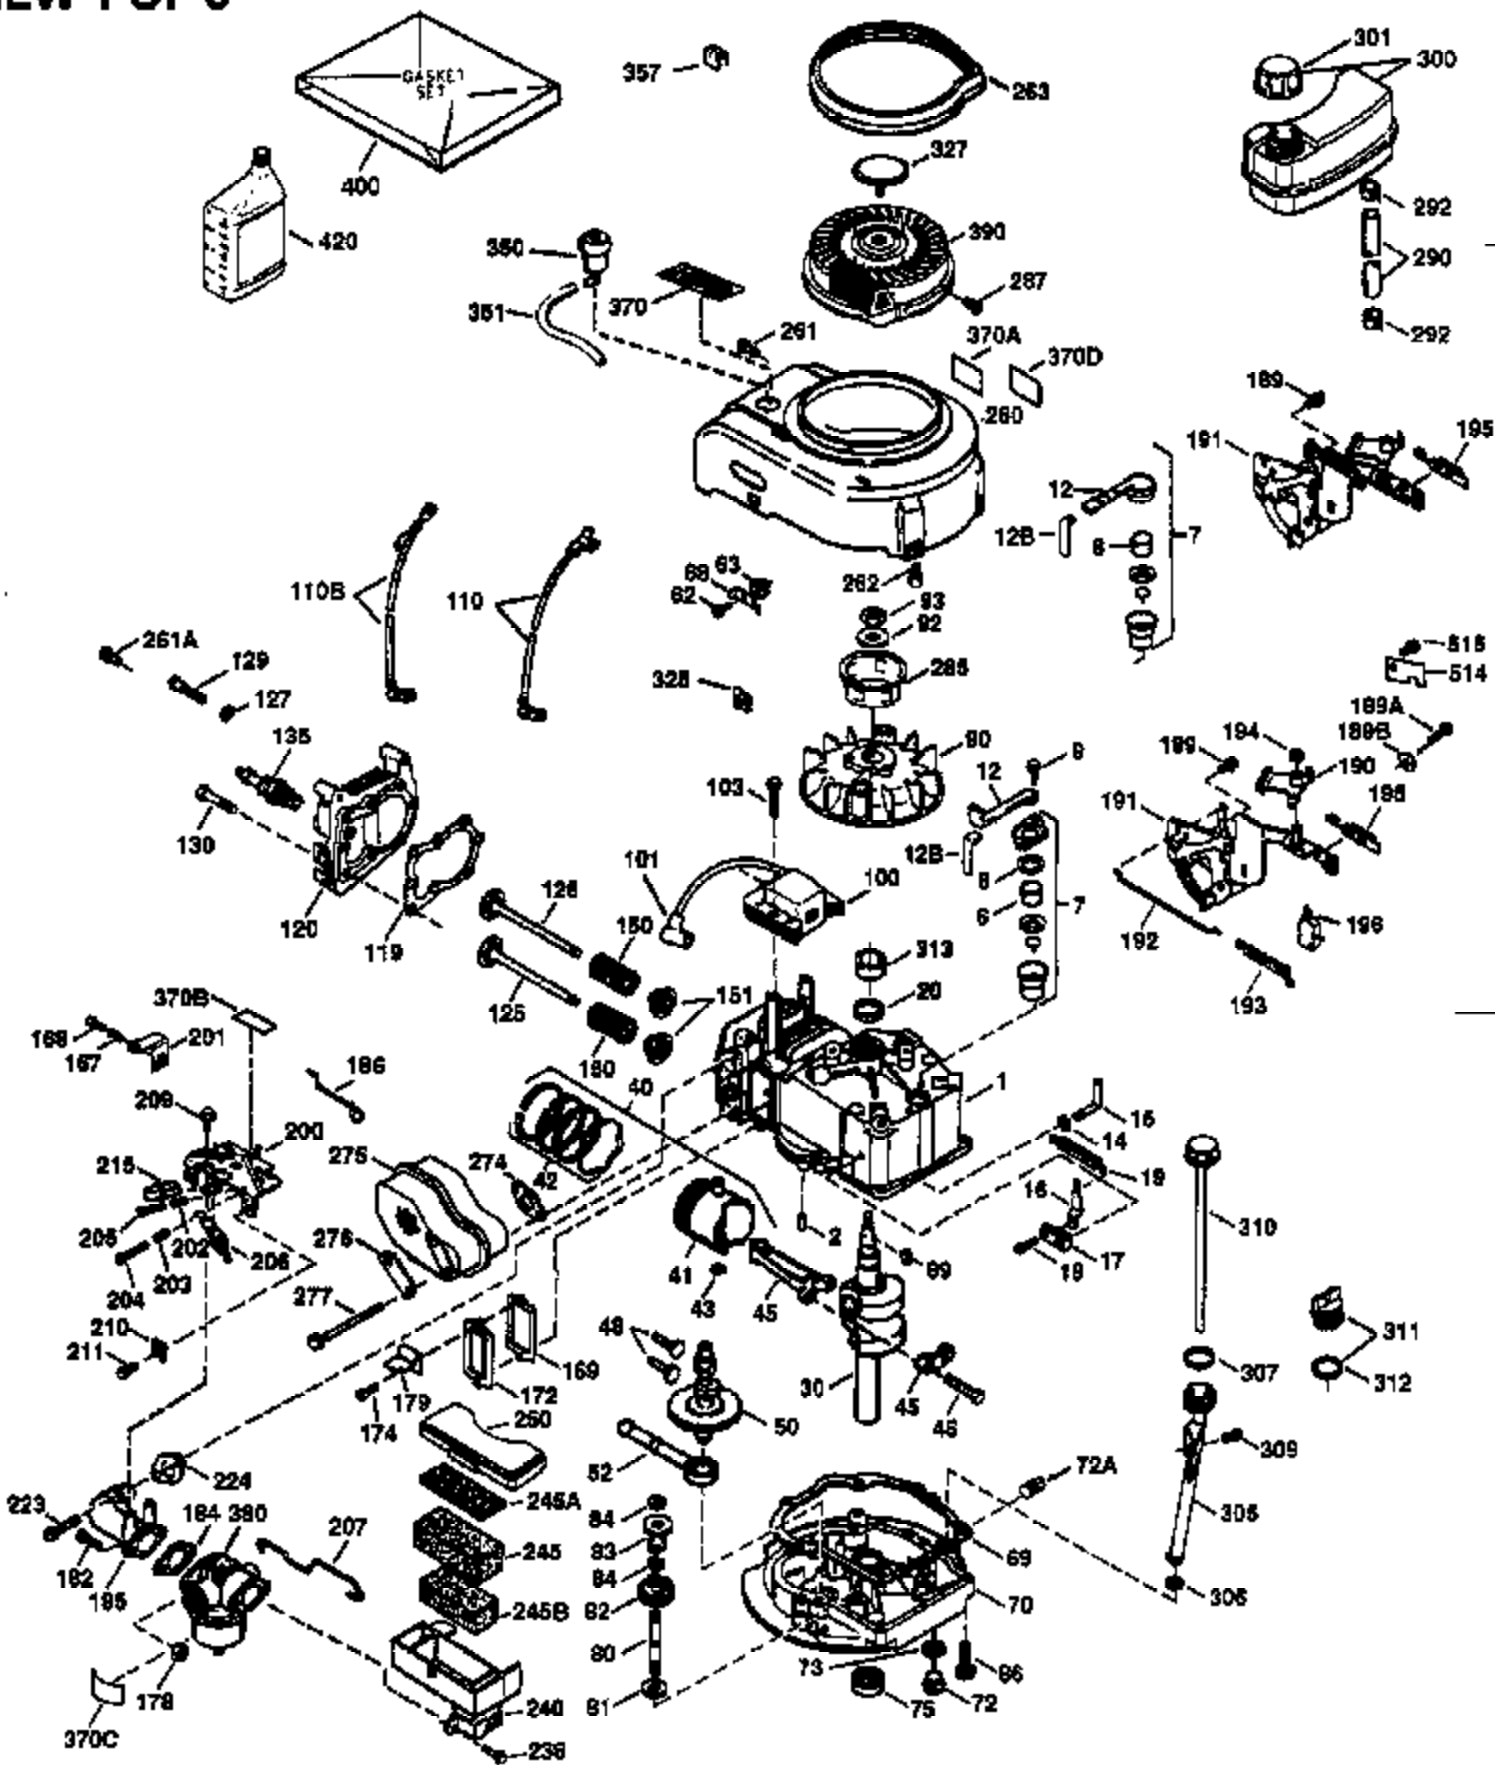

ILLUSTRATION SHOWS TYPICAL PARTS ONLY. ORDER BY PART NUMBER. PARTS NOT LISTED ARE SUPPLIED BY OEM.

VIEW 1 OF 3

Ref #	Part Number	Qty	Description
1	36265	1	Cylinder (Incl. 2 & 20)
2	26727	2	Dowel Pin
6	33734	1	Breather Element
7	34214A	1	Breather Ass'y. (Incl. 6, 8, 9 & 12)
8	33735	1	* Breather Gasket
9	30200	1	Screw, 10-24 x 9/16"
12	33886	1	Breather Tube
14	28277	1	Washer
15	30589	1	Governor Rod (Incl. 14)
16	31383A	1	Governor Lever
17	31335	1	Governor Lever Clamp
18	650548	1	Screw, 8-32 x 5/16"
19	36281	1	Extension Spring
20	32600	1	Oil Seal
30	36231	1	Crankshaft
40	36073	1	Piston, Pin & Ring Set (Std.)
40	36074	1	Piston, Pin & Ring Set (.010" OS)
40	36075	1	Piston, Pin & Ring Set (.020" OS)
41	36070	1	Piston & Pin Ass'y. (Std.) (Incl. 43)
41	36071	1	Piston & Pin Ass'y. (.010" OS) (Incl. 43)
41	36072	1	Piston & Pin Ass'y. (.020" OS) (Incl. 43)
42	36076	1	Ring Set (Std.)
42	36077	1	Ring Set (.010" OS)
42	36078	1	Ring Set (.020" OS)
43	20381	2	Piston Pin Retaining Ring
45	30963B	1	Connecting Rod Ass'y. (Incl. 46)
46	32610A	2	Connecting Rod Bolt
48	27241	2	Valve Lifter
50	35992	1	Camshaft (MCR)
52	29914	1	Oil Pump Ass'y.
62	650760	1	Screw, 8-32 x 3/8"
63	28545	1	Grommet
68	33356	1	Ground Terminal
69	35261	1	* Mounting Flange Gasket
70	36249A	1	Mounting Flange (Incl. 72 thru 83)
72A	9556	1	Oil Drain Plug
72	30572	1	Oil Drain Plug (Incl. 73)
73	28833	1	Drain Plug Gasket
75	27897	1	Oil Seal
80	30574A	1	Governor Shaft
81	30590A	1	Washer
82	30591	1	Governor Gear Ass'y. (Incl. 81)
83	30588A	1	Governor Spool
86	650488	6	Screw, 1/4-20 x 1-1/4"
89	611004	1	Flywheel Key
90	611112	1	Flywheel
92	650815	1	Belleville Washer
93	650816	1	Flywheel Nut
100	34443A	1	Solid State Ignition
101	610118	1	Spark Plug Cover
103	650814	2	Screw, Torx T-15, 10-24 x 1"
110	36230	1	Ground Wire
119	33554A	1	* Cylinder Head Gasket
120	34342	1	Cylinder Head
125	29313C	1	Exhaust Valve (Std.) (Incl. 151)
125	29315C	1	Exhaust Valve (1/32" OS) (Incl. 151)
126	29314B	1	Intake Valve (Std.) (Incl. 151)
126	29315C	1	Intake Valve (1/32" OS) (Incl. 151)