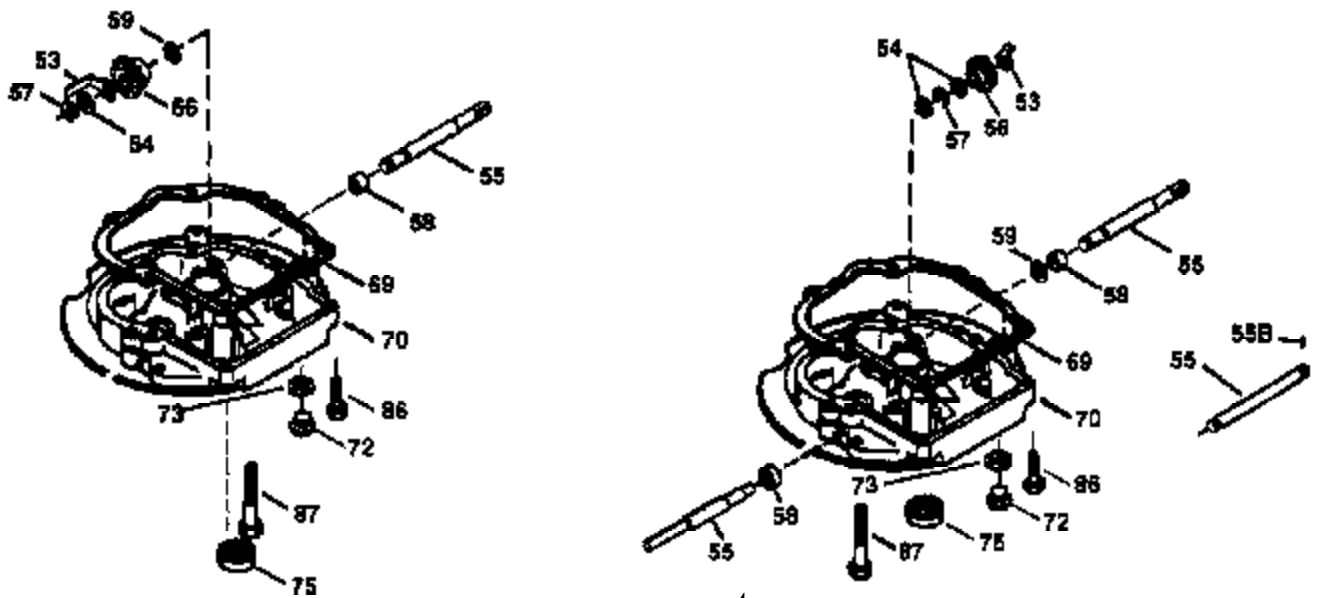

ILLUSTRATION SHOWS TYPICAL PARTS ONLY. ORDER BY PART NUMBER. PARTS NOT LISTED ARE SUPPLIED BY OEM.

VIEW 2 OF 3

Ref #	Part Number	Qty	Description
19	36281	1	Extension Spring
69	35261	1	* Mounting Flange Gasket
70	36249A	1	Mounting Flange (Incl. 72 thru 83)
72	30572	1	Oil Drain Plug (Incl. 73)
73	28833	1	Drain Plug Gasket
75	27897	1	Oil Seal
86	650488	6	Screw, 1/4-20 x 1-1/4"
182	6201	2	Screw, 1/4-28 x 7/8"
185	31384A	1	Intake Pipe (Incl. 224)
186	34337	1	Governor Link
223	650451	2	Screw, 1/4-20 x 1"
238	650806	2	Screw, 10-32 x 5/8"
239	34338	1	* Air Cleaner Gasket
245	34340	1	Air Cleaner Filter
250	34341B	1	Air Cleaner Cover
287	650926	2	Screw, 8-32 x 21/64"
300	35586	1	Fuel Tank (Incl. 292 & 301)
301	35355	1	Fuel Cap
390	590688	1	Rewind Starter