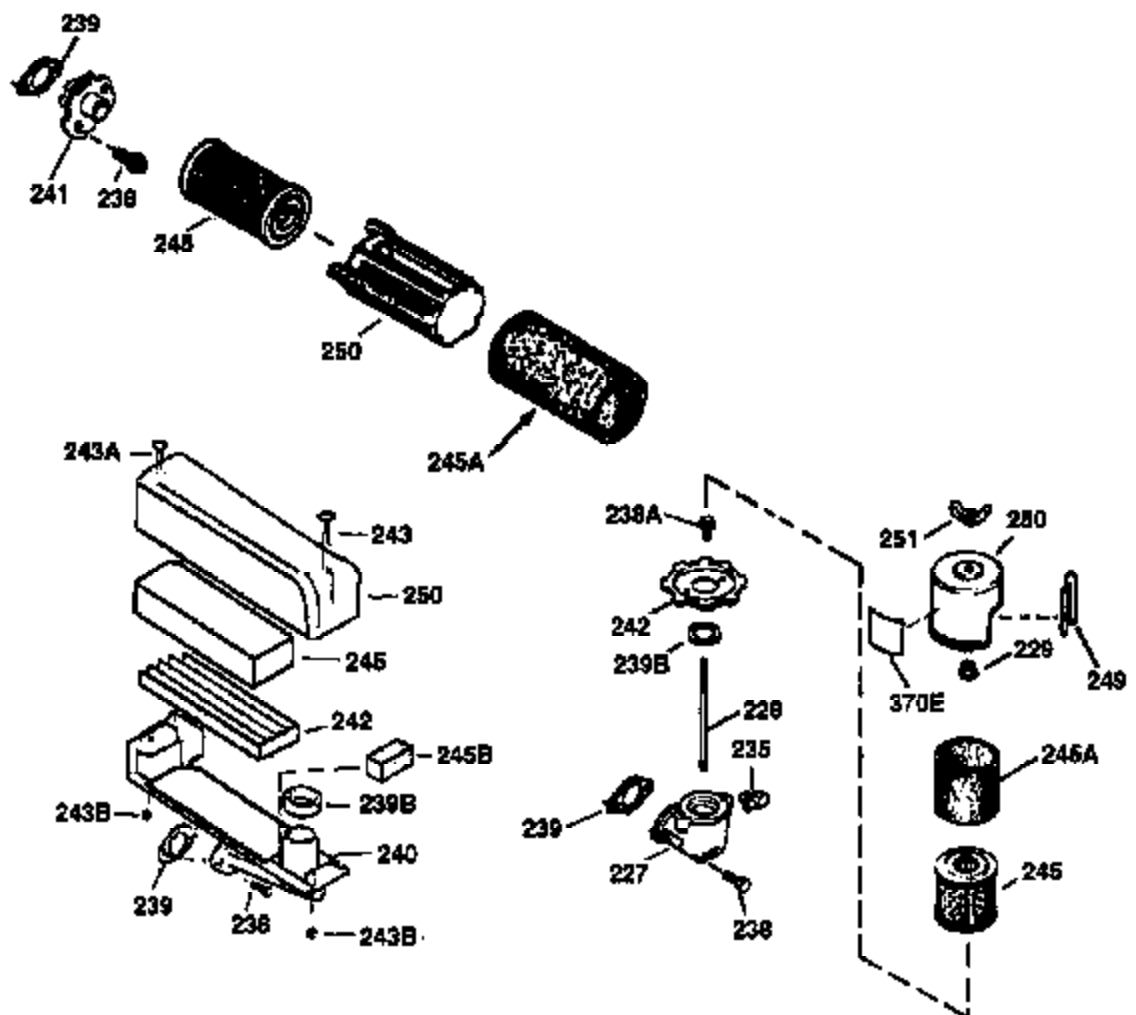

ILLUSTRATION SHOWS TYPICAL PARTS ONLY. ORDER BY PART NUMBER. PARTS NOT LISTED ARE SUPPLIED BY OEM.

VIEW 3 OF 3

Ref #	Part Number	Qty	Description
90	611112	1	Flywheel
110A	31388	1	Ground Wire
238	650806	2	Screw, 10-32 x 5/8"
239	34338	1	* Air Cleaner Gasket
240	34858	1	Air Cleaner Body
245	34340	1	Air Cleaner Filter
250	34341B	1	Air Cleaner Cover
275	391019	1	Muffler
276	33753	1	Locking Plate
277	650795	2	Screw, 1/4-20 x 2-1/4"
324	33177	1	Terminal