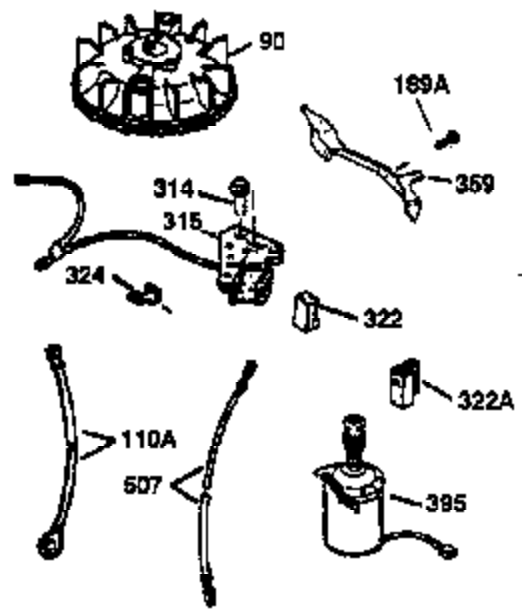

ILLUSTRATION SHOWS TYPICAL PARTS ONLY. ORDER BY PART NUMBER. PARTS NOT LISTED ARE SUPPLIED BY OEM.

VIEW 3 OF 3

Ref #	Part Number	Qty	Description
90	611112	1	Flywheel
110A	31388	1	Ground Wire
238	650806	2	Screw, 10-32 x 5/8"
239	34338	1	* Air Cleaner Gasket
240	34858	1	Air Cleaner Body
245	34340	1	Air Cleaner Filter
250	34341B	1	Air Cleaner Cover
275	391019	1	Muffler
276	33753	1	Locking Plate
277	650795	2	Screw, 1/4-20 x 2-1/4"
324	33177	1	Terminal