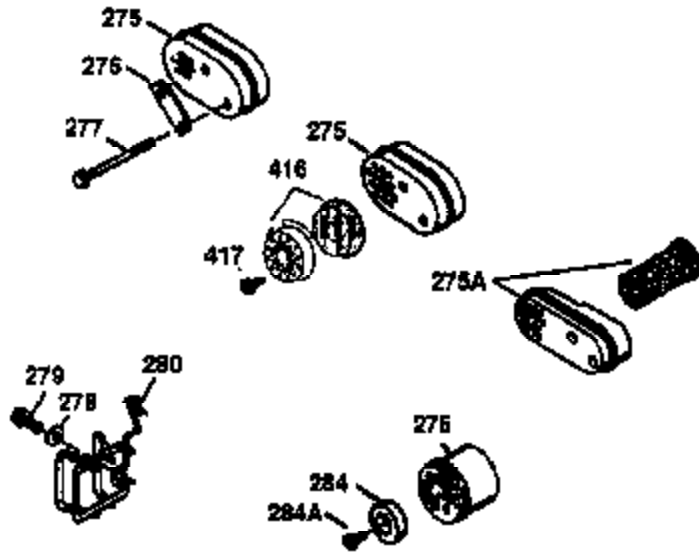

ILLUSTRATION SHOWS TYPICAL PARTS ONLY. ORDER BY PART NUMBER. PARTS NOT LISTED ARE SUPPLIED BY OEM.

VIEW 3 OF 3

Ref #	Part Number	Qty	Description
90	611112	1	Flywheel
238	650932	2	Screw, 10-32 x 49/64"
239	34338	1	* Air Cleaner Gasket
241	35797	1	Air Cleaner Collar
245	35066	1	Air Cleaner Filter
250	35065	1	Air Cleaner Cover
275	27181B	1	Muffler (Incl. 277)
277	650795	2	Screw, 1/4-20 x 2-1/4"