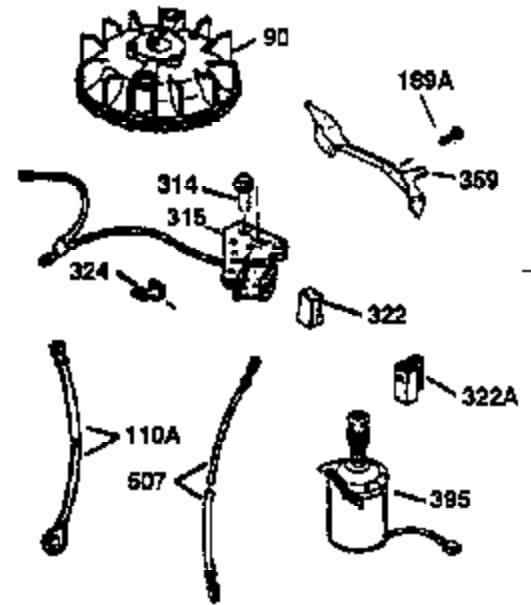

ILLUSTRATION SHOWS TYPICAL PARTS ONLY. ORDER BY PART NUMBER. PARTS NOT LISTED ARE SUPPLIED BY OEM.

VIEW 3 OF 3

Ref #	Part Number	Qty	Description
90	611112	1	Flywheel
238	650932	2	Screw, 10-32 x 49/64"
239	34338	1	* Air Cleaner Gasket
241	35797	1	Air Cleaner Collar
245	35066	1	Air Cleaner Filter
250	35065	1	Air Cleaner Cover
275	27181B	1	Muffler (Incl. 277)
277	650795	2	Screw, 1/4-20 x 2-1/4"