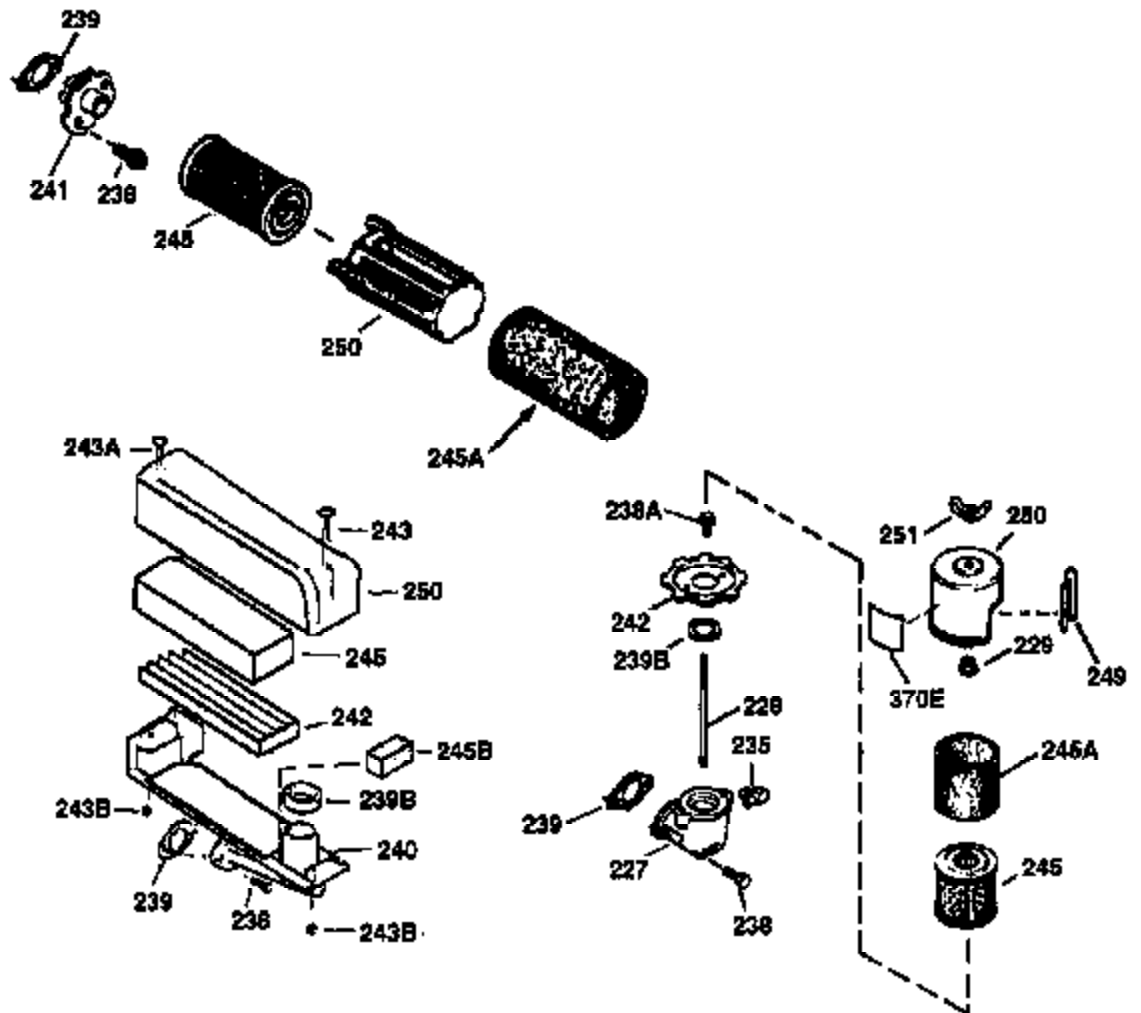

ILLUSTRATION SHOWS TYPICAL PARTS ONLY. ORDER BY PART NUMBER. PARTS NOT LISTED ARE SUPPLIED BY OEM.

VIEW 3 OF 3

Ref #	Part Number	Qty	Description
90	611112	1	Flywheel
238	650932	2	Screw, 10-32 x 49/64"
239	34338	1	* Air Cleaner Gasket
241	35797	1	Air Cleaner Collar
245	35066	1	Air Cleaner Filter
250	35065	1	Air Cleaner Cover
275	27181B	1	Muffler (Incl. 277)
277	650795	2	Screw, 1/4-20 x 2-1/4"