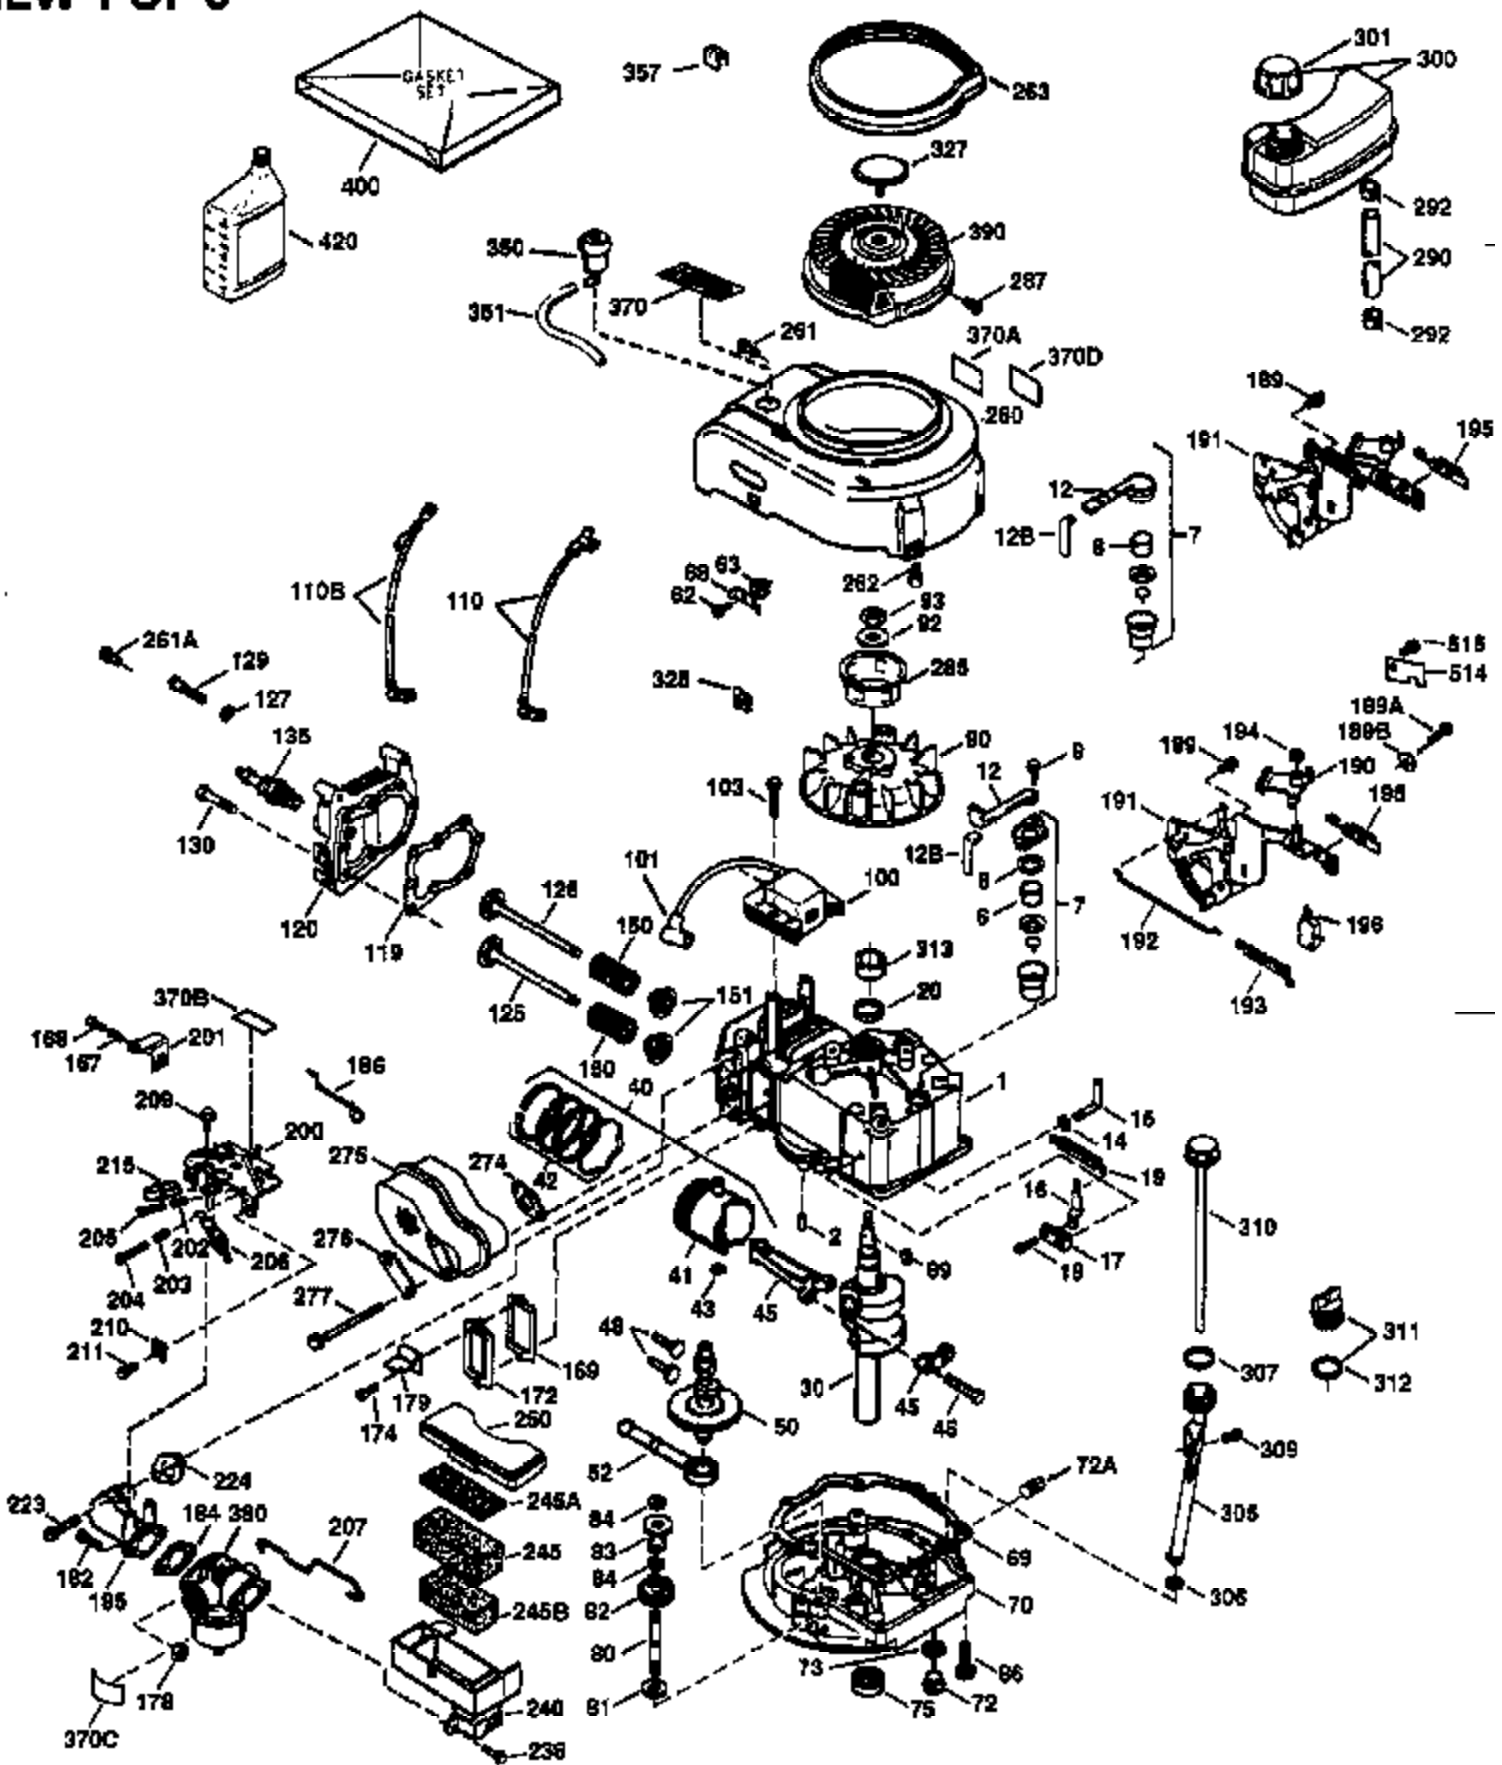

ILLUSTRATION SHOWS TYPICAL PARTS ONLY. ORDER BY PART NUMBER. PARTS NOT LISTED ARE SUPPLIED BY OEM.

VIEW 1 OF 3

Engine Parts List #1

Ref #	Part Number	Qty	Description
1	36478	1	Cylinder (Incl. 2 & 20)
2	26727	2	Dowel Pin
6	33734	1	Breather Element
7	34214A	1	Breather Ass'y. (Incl. 6,8,9,12,12B)
8	33735	1	* Breather Gasket
9	30200	2	Screw, 10-24 x 9/16"
12	33886	1	Breather Tube
12B	34695	1	Breather Tube Elbow
14	28277	1	Washer
15	30589	1	Governor Rod (Incl. 14)
16	31383A	1	Governor Lever
17	31335	1	Governor Lever Clamp
18	650548	1	Screw, 8-32 x 5/16"
19	31361	1	Extension Spring
20	32600	1	Oil Seal
30	36215A	1	Crankshaft
40	36073	1	Piston, Pin & Ring Set (Std.)
40	36074	1	Piston, Pin & Ring Set (.010" OS)
40	36075	1	Piston, Pin & Ring Set (.020" OS)
41	36070	1	Piston & Pin Ass'y. (Std.) (Incl. 43)
41	36071	1	Piston & Pin Ass'y. (.010" OS) (Incl. 43)
41	36072	1	Piston & Pin Ass'y. (.020" OS) (Incl. 43)
42	36076	1	Ring Set (Std.)
42	36077	1	Ring Set (.010" OS)
42	36078	1	Ring Set (.020" OS)
43	20381	2	Piston Pin Retaining Ring
45	30963B	1	Connecting Rod Ass'y. (Incl. 46)
46	32610A	2	Connecting Rod Bolt
48	27241	2	Valve Lifter
50	35990	1	Camshaft (BCR)
52	29914	1	Oil Pump Ass'y.
69	35261	1	* Mounting Flange Gasket
70	34311D	1	Mounting Flange (Incl. 72 thru 83)
72	36083	1	Oil Drain Plug
75	27897	1	Oil Seal
80	30574A	1	Governor Shaft
81	30590A	1	Washer
82	30591	1	Governor Gear Ass'y.(Incl. 81)
83	30588A	1	Governor Spool
86	650488	6	Screw, 1/4-20 x 1-1/4"
89	611004	1	Flywheel Key
90	611112	1	Flywheel
92	650815	1	Belleville Washer
93	650816	1	Flywheel Nut
100	34443A	1	Solid State Ignition
101	610118	1	Spark Plug Cover
103	650814	2	Screw, Torx T-15, 10-24 x 1"
110	34961	1	Ground Wire
119	36477	1	* Cylinder Head Gasket
120	36476	1	Cylinder Head
125	36471	1	Exhaust Valve (Std.) (Incl. 151)
125	36472	1	Exhaust Valve (1/32" OS) (Incl. 151)
126	29314B	1	Intake Valve (Std.) (Incl. 151)
126	29315C	1	Intake Valve (1/32" OS) (Incl. 151)
130	6021A	8	Screw, 5/16-18 x 1-1/2"
135	35395	1	Resistor Spark Plug (RJ19LM)
150	35991	2	Valve Spring
151	31673	2	Valve Spring Cap