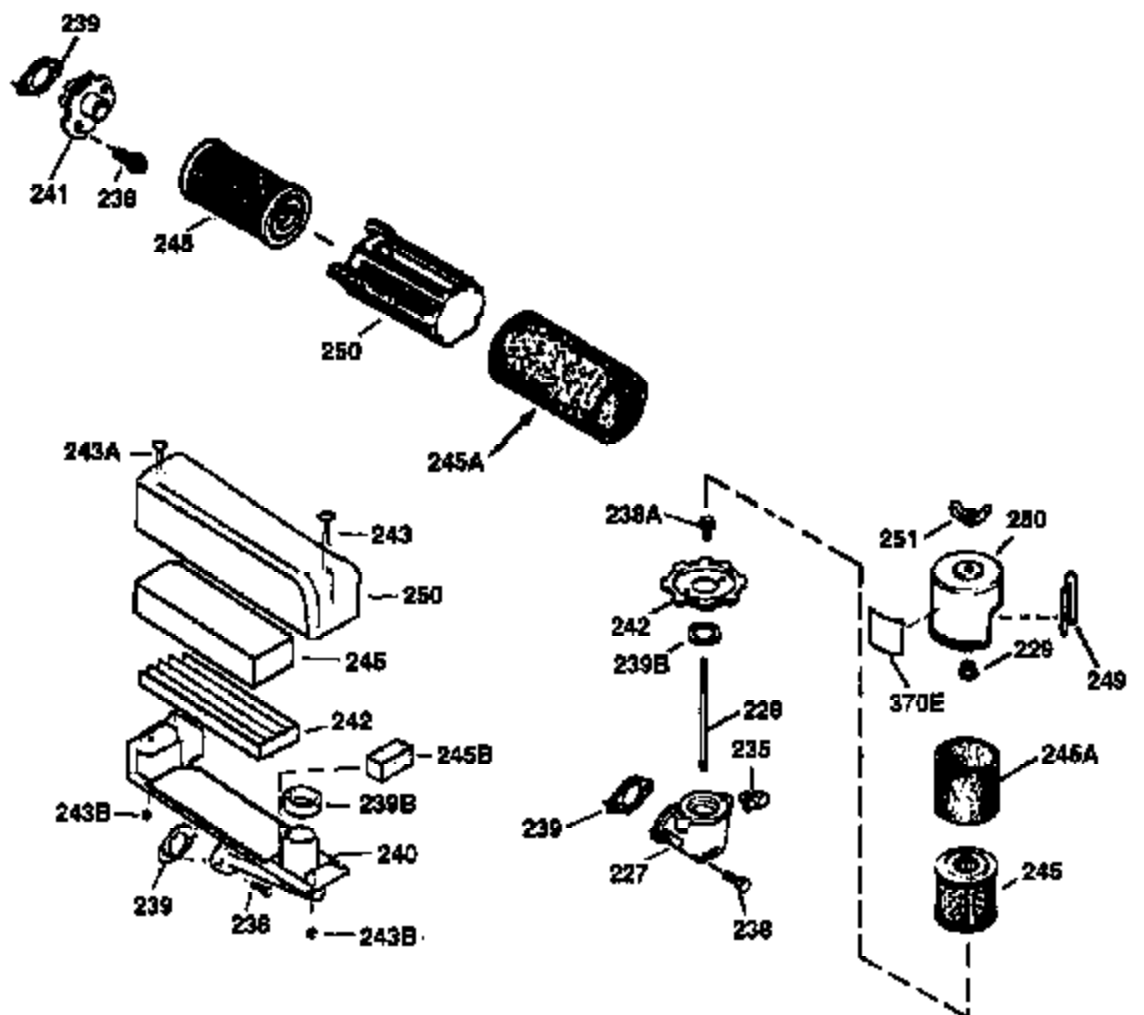

ILLUSTRATION SHOWS TYPICAL PARTS ONLY. ORDER BY PART NUMBER. PARTS NOT LISTED ARE SUPPLIED BY OEM.

VIEW 3 OF 3

Ref #	Part Number	Qty	Description
90	611112	1	Flywheel
238	650932	2	Screw, 10-32 x 49/64"
239	34338	1	* Air Cleaner Gasket
241	35797	1	Air Cleaner Collar
245	35066	1	Air Cleaner Filter
250	35065	1	Air Cleaner Cover
275	27181B	1	Muffler (Incl. 277)
277	650795	2	Screw, 1/4-20 x 2-1/4"