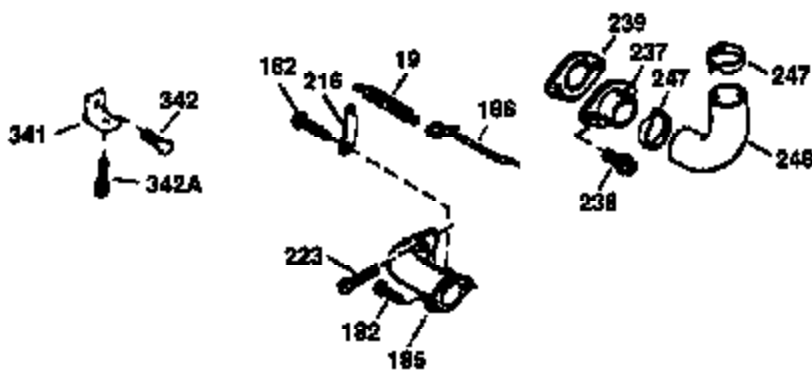

ILLUSTRATION SHOWS TYPICAL PARTS ONLY. ORDER BY PART NUMBER. PARTS NOT LISTED ARE SUPPLIED BY OEM.

VIEW 2 OF 3

Ref #	Part Number	Qty	Description
19	31361	1	Extension Spring
53	31745	1	Tang Washer
54	31787	1	Thrust Washer
55	35667	1	PTO Shaft
56	31746	1	Left Hand Worm Gear
57	31749	1	Retaining Ring
58	31744	1	Oil Seal
59	31747	1	Washer
69	35261	1	* Mounting Flange Gasket
70	33521E	1	Mounting Flange (Incl.58, 72 thru 83)
72	36083	1	Oil Drain Plug
75	26208	1	Oil Seal
86	650488	5	Screw, 1/4-20 x 1-1/4"
87	650492	1	Screw, 1/4-20 x 2-1/4"
182	6201	2	Screw, 1/4-28 x 7/8"
185	31384A	1	Intake Pipe (Incl. 224)
186	34358	1	Governor Link
223	650451	2	Screw, 1/4-20 x 1"
238	650932	2	Screw, 10-32 x 49/64"
239	34338	1	* Air Cleaner Gasket
245	35066	1	Air Cleaner Filter
250	35065	1	Air Cleaner Cover
287	650926	2	Screw, 8-32 x 21/64"
298	28763	3	Screw, 10-32 x 35/64"
300	34369A	1	Fuel Tank (Incl. 292 & 301)
301	35355	1	Fuel Cap
390	590686	1	Rewind Starter