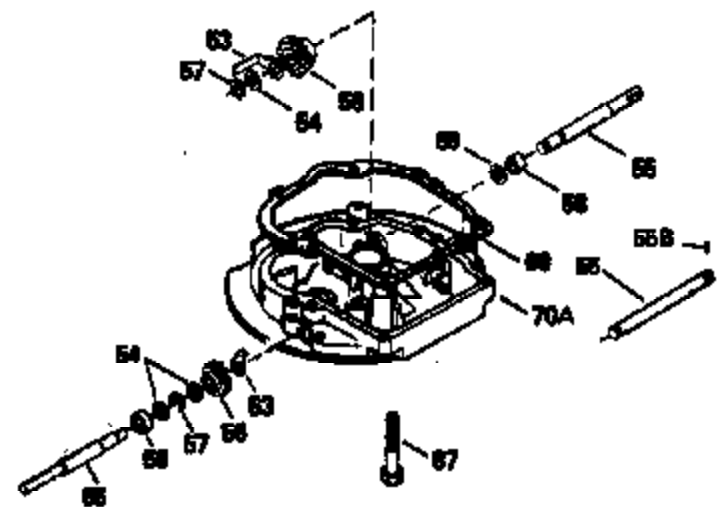

ILLUSTRATION SHOWS TYPICAL PARTS ONLY. ORDER BY PART NUMBER. PARTS NOT LISTED ARE SUPPLIED BY OEM.

VIEW 3 OF 3

Ref #	Part Number	Qty	Description
12B	34695	1	Breather Tube Elbow
19	31361	1	Extension Spring
69	35261	1	* Mounting Flange Gasket
182	6201	2	Screw, 1/4-28 x 7/8"
185	31384A	1	Intake Pipe (Incl. 224)
186	34358	1	Governor Link
223	650451	2	Screw, 1/4-20 x 1"
238	650932	2	Screw, 10-32 x 49/64"
239	34338	1	* Air Cleaner Gasket
241	35797	1	Air Cleaner Collar
245	35066	1	Air Cleaner Filter
250	35986	1	Air Cleaner Cover
260	35826	1	Blower Housing
263A	35821	1	Starter Grill
276	33753	1	Locking Plate
277	650795	2	Screw, 1/4-20 x 2-1/4"