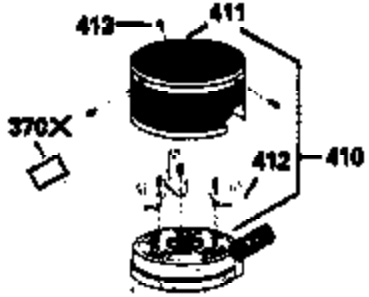

ILLUSTRATION SHOWS TYPICAL PARTS ONLY. ORDER BY PART NUMBER. PARTS NOT LISTED ARE SUPPLIED BY OEM.

VIEW 3 OF 3

Ref #	Part Number	Qty	Description
12B	34695	1	Breather Tube Elbow
19	31361	1	Extension Spring
69	35261	1	* Mounting Flange Gasket
182	6201	2	Screw, 1/4-28 x 7/8"
185	31384A	1	Intake Pipe (Incl. 224)
186	34358	1	Governor Link
223	650451	2	Screw, 1/4-20 x 1"
238	650932	2	Screw, 10-32 x 49/64"
239	34338	1	* Air Cleaner Gasket
241	35797	1	Air Cleaner Collar
245	35066	1	Air Cleaner Filter
250	35986	1	Air Cleaner Cover
260	35826	1	Blower Housing
263A	35821	1	Starter Grill
276	33753	1	Locking Plate
277	650795	2	Screw, 1/4-20 x 2-1/4"