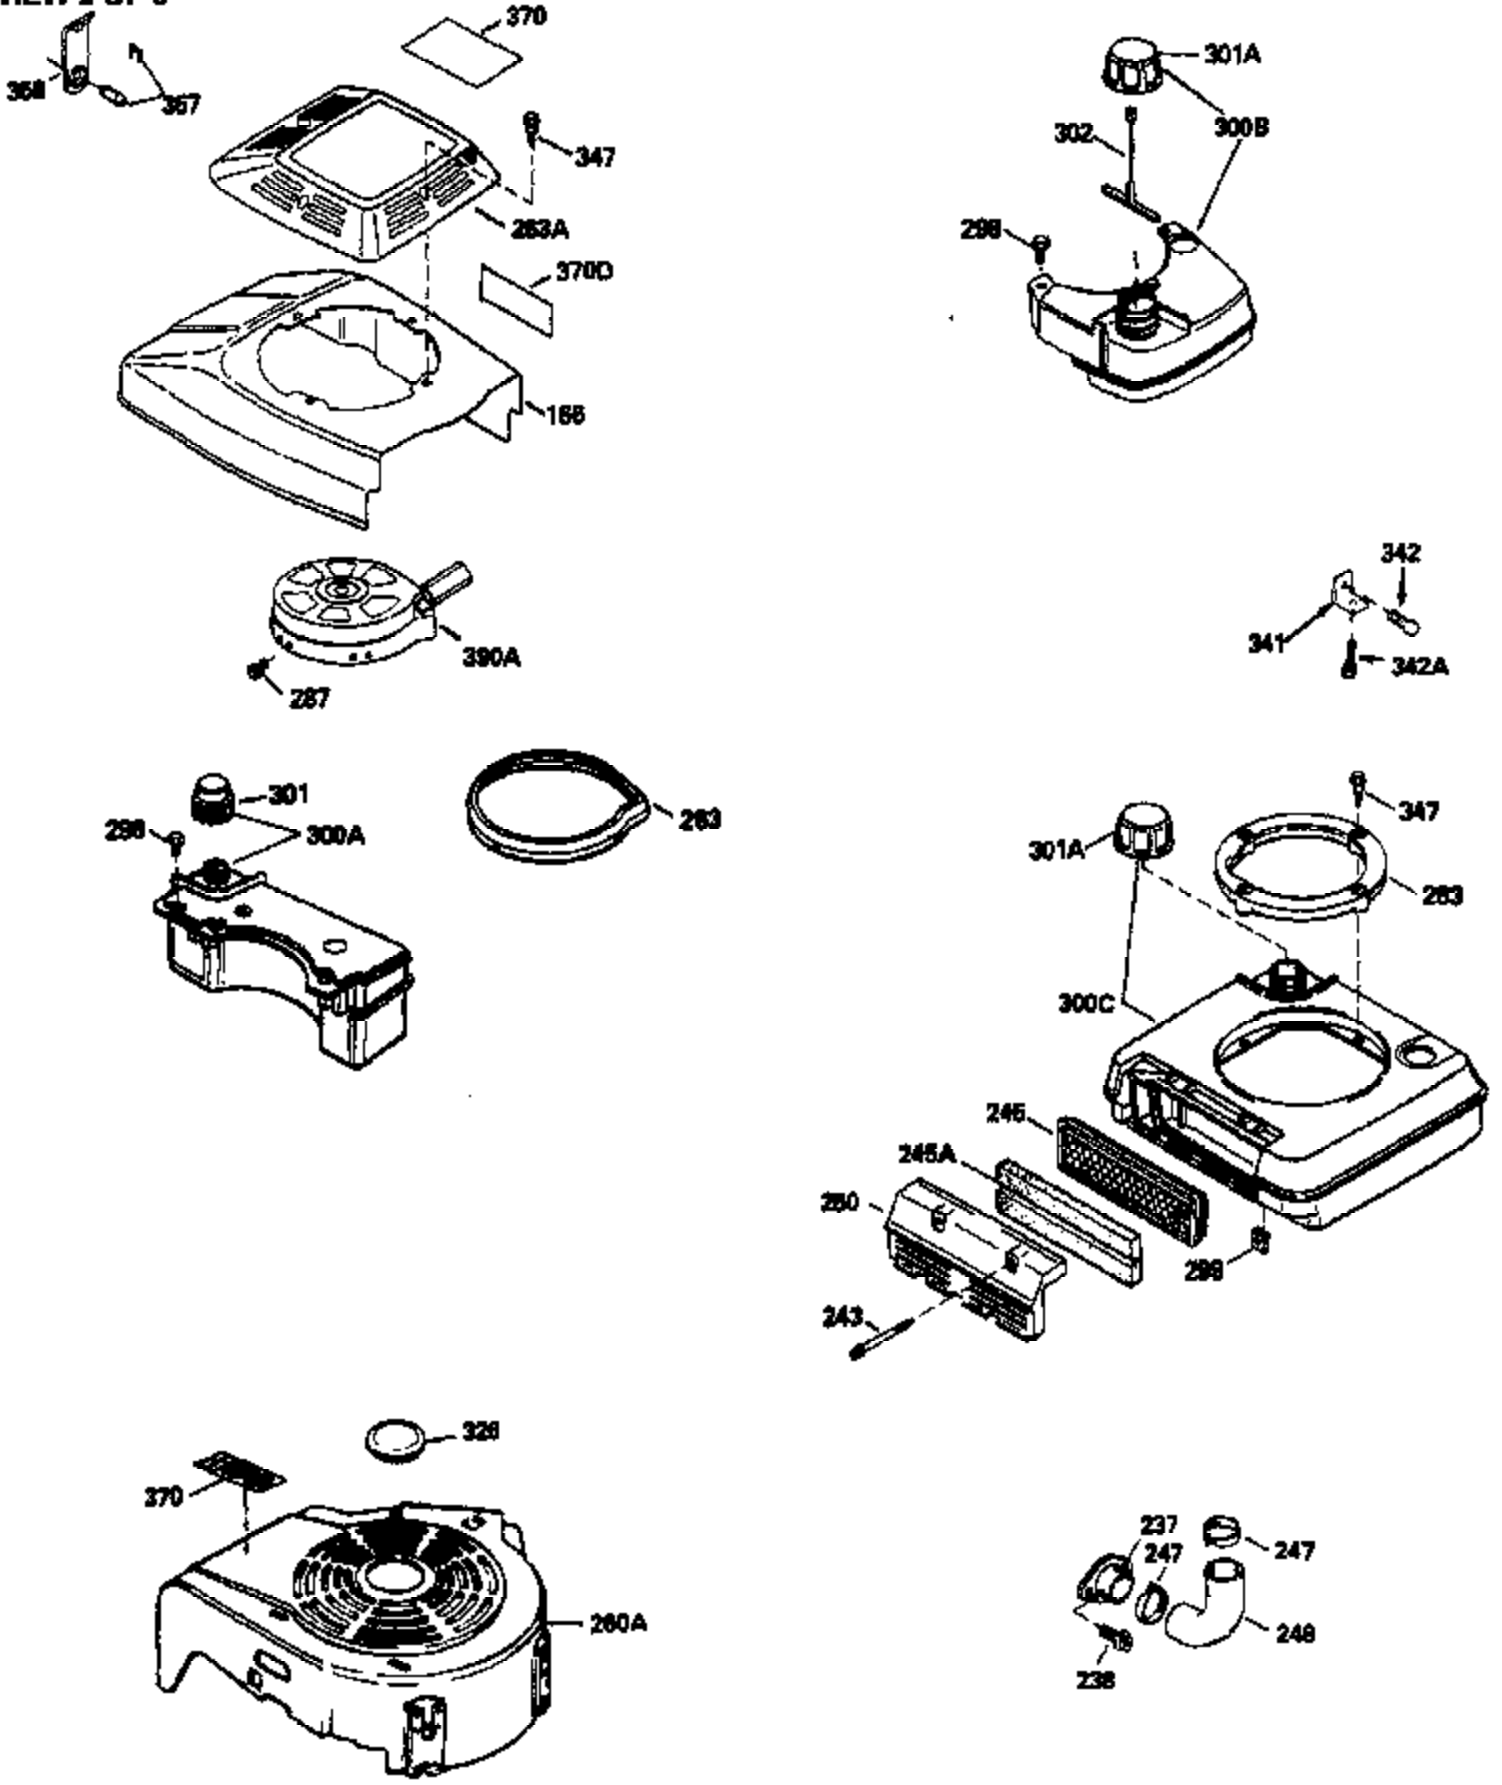

ILLUSTRATION SHOWS TYPICAL PARTS ONLY. ORDER BY PART NUMBER. PARTS NOT LISTED ARE SUPPLIED BY OEM.

VIEW 2 OF 3

Ref #	Part Number	Qty	Description
12B	34695	1	Breather Tube Elbow
238	650932	2	Screw, 10-32 x 49/64"
245	35066	1	Air Cleaner Filter
250	35986	1	Air Cleaner Cover
263A	35821	1	Starter Grill
287	650884	2	Screw, 8-32 x 1/2"
301	35355	1	Fuel Cap
347	650898	4	Screw, 10-32 x 27/32"
370	35977	1	Instruction Decal