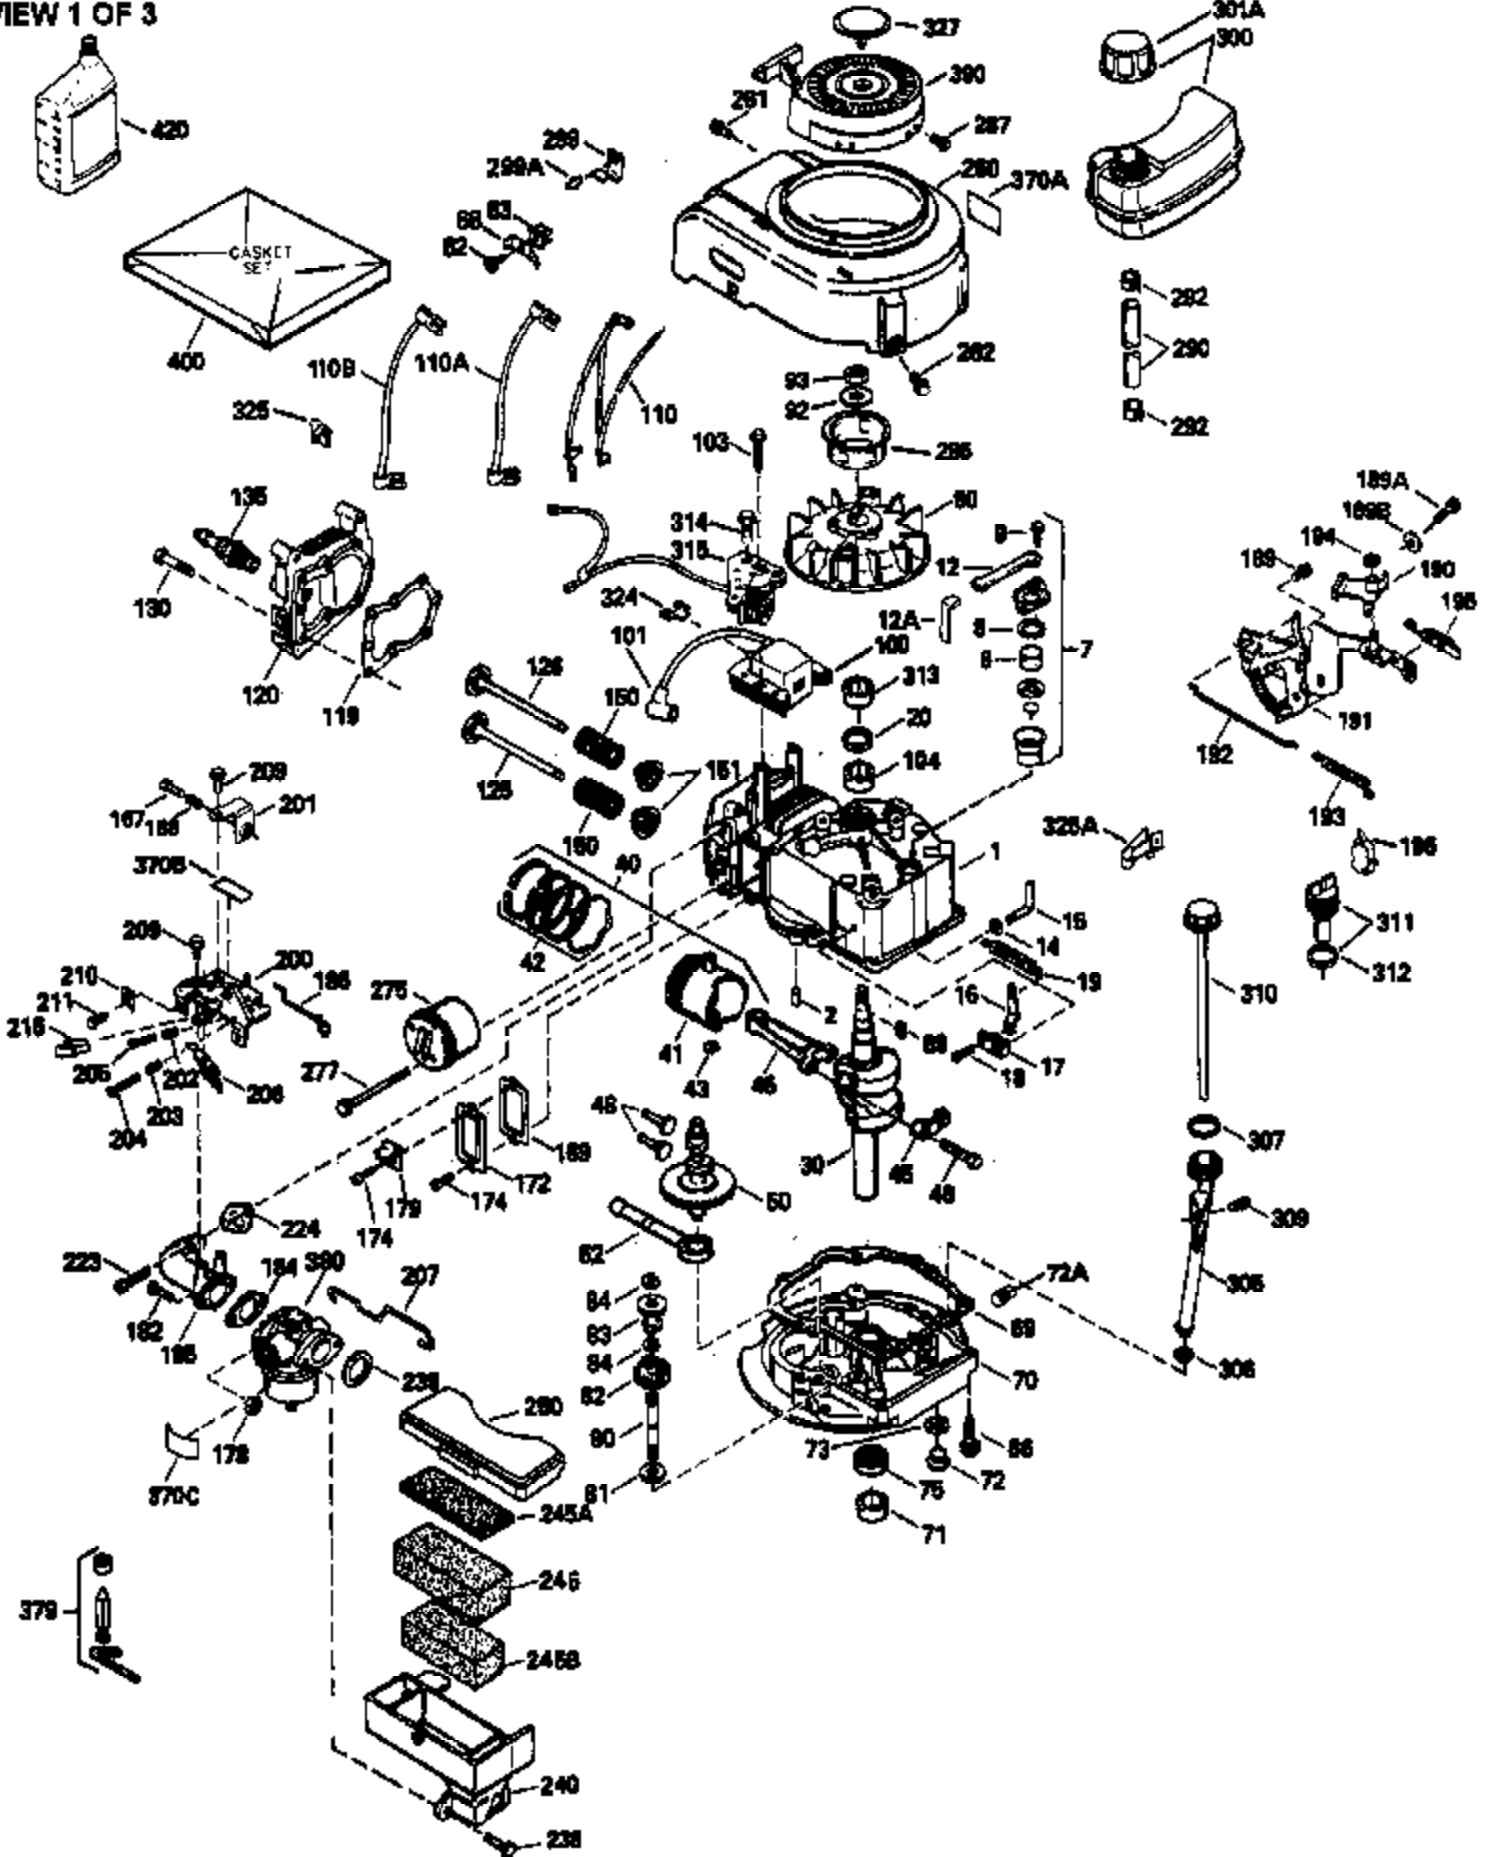

ILLUSTRATION SHOWS TYPICAL PARTS ONLY. ORDER BY PART NUMBER. PARTS NOT LISTED ARE SUPPLIED BY OEM.

VIEW 1 OF 3

Engine Parts List #1

Ref #	Part Number	Qty	Description
1	33968B	1	Cylinder (Incl. 2 & 20)
2	26727	2	Dowel Pin
6	33734	1	Breather Element
7	34214A	1	Breather Ass'y. (Incl.6,8,9,12 & 12B)
8	33735	1	* Breather Gasket
9	30200	2	Screw, 10-24 x 9/16"
12B	34695	1	Breather Tube Elbow
12	33886	1	Breather Tube
14	28277	1	Washer
15	30589	1	Governor Rod (Incl. 14)
16	31383A	1	Governor Lever
17	31335	1	Governor Lever Clamp
18	650548	1	Screw, 8-32 x 5/16"
19	31361	1	Extension Spring
20	32600	1	Oil Seal
30	35996	1	Crankshaft
40	34535	1	Piston, Pin & Ring Set (Std.)
40	34536	1	Piston, Pin & Ring Set (.010" OS)
40	34537	1	Piston, Pin & Ring Set (.020" OS)
41	33562B	1	Piston & Pin Ass'y. (Std.) (Incl. 43)
41	33563B	1	Piston & Pin Ass'y. (.010" OS) (Incl. 43)
41	33564B	1	Piston & Pin Ass'y. (.020" OS) (Incl. 43)
42	33567	1	Ring Set (Std.)
42	33568	1	Ring Set (.010" OS)
42	33569	1	Ring Set (.020" OS)
43	20381	2	Piston Pin Retaining Ring
45	30963B	1	Connecting Rod Ass'y. (Incl. 46)
46	32610A	2	Connecting Rod Bolt
48	27241	2	Valve Lifter
50	35992	1	Camshaft (MCR)
52	29914	1	Oil Pump Ass'y.
69	35261	1	* Mounting Flange Gasket
70	34311C	1	Mounting Flange (Incl. 72, 75 & 80)
72	30572	1	Oil Drain Plug
73	28833	1	Drain Plug Gasket
75	27897	1	Oil Seal
80	30574A	1	Governor Shaft
81	30590A	1	Washer
82	30591	1	Governor Gear Ass'y.(Incl. 81)
83	30588A	1	Governor Spool
84	29193	2	Retaining Ring
86	650488	6	Screw, 1/4-20 x 1-1/4"
89	611004	1	Flywheel Key
90	611112	1	Flywheel
92	650815	1	Belleville Washer
93	650816	1	Flywheel Nut
100	34443A	1	Solid State Ignition
101	610118	1	Spark Plug Cover
103	650814	2	Screw, Torx T-15, 10-24 x 1"
110	34961	1	Ground Wire
119	33554A	1	* Cylinder Head Gasket
120	34342	1	Cylinder Head
125	29313C	1	Exhaust Valve (Std.) (Incl. 151)
125	29315C	1	Exhaust Valve (1/32" OS) (Incl. 151)
126	29314B	1	Intake Valve (Std.) (Incl. 151)
126	29315C	1	Intake Valve (1/32" OS) (Incl. 151)
130	6021A	8	Screw, 5/16-18 x 1-1/2"
135	35395	1	Resistor Spark Plug (RJ19LM)