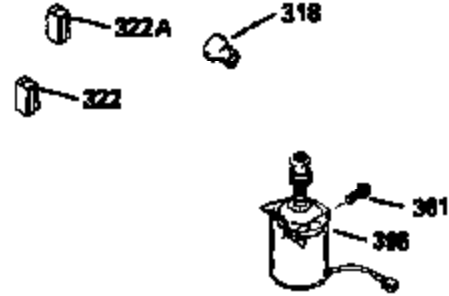

ILLUSTRATION SHOWS TYPICAL PARTS ONLY. ORDER BY PART NUMBER. PARTS NOT LISTED ARE SUPPLIED BY OEM.

VIEW 3 OF 3

Ref #	Part Number	Qty	Description
12B	34695	1	Breather Tube Elbow
19	31361	1	Extension Spring
69	35261	1	* Mounting Flange Gasket
182	6201	2	Screw, 1/4-28 x 7/8"
185	31384A	1	Intake Pipe (Incl. 224)
186	34358	1	Governor Link
223	650451	2	Screw, 1/4-20 x 1"
238	650932	2	Screw, 10-32 x 49/64"
239	34338	1	* Air Cleaner Gasket
241	35797	1	Air Cleaner Collar
245	35066	1	Air Cleaner Filter
250	35986	1	Air Cleaner Cover
260	35826	1	Blower Housing
263A	35821	1	Starter Grill
276	33753	1	Locking Plate
277	650795	2	Screw, 1/4-20 x 2-1/4"