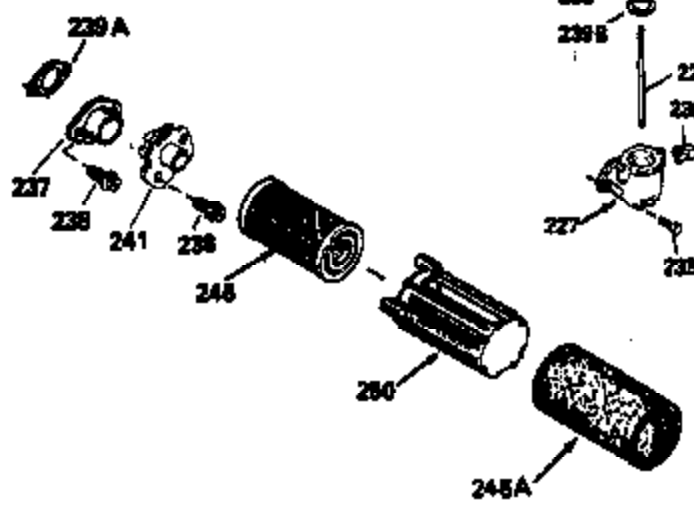

ILLUSTRATION SHOWS TYPICAL PARTS ONLY. ORDER BY PART NUMBER. PARTS NOT LISTED ARE SUPPLIED BY OEM.

VIEW 3 OF 3

Ref #	Part Number	Qty	Description
12B	34695	1	Breather Tube Elbow
19	31361	1	Extension Spring
69	35261	1	* Mounting Flange Gasket
182	6201	2	Screw, 1/4-28 x 7/8"
185	31384A	1	Intake Pipe (Incl. 224)
186	34358	1	Governor Link
223	650451	2	Screw, 1/4-20 x 1"
238	650932	2	Screw, 10-32 x 49/64"
239	34338	1	* Air Cleaner Gasket
241	35797	1	Air Cleaner Collar
245	35066	1	Air Cleaner Filter
250	35986	1	Air Cleaner Cover
260	35826	1	Blower Housing
263A	35821	1	Starter Grill
276	33753	1	Locking Plate
277	650795	2	Screw, 1/4-20 x 2-1/4"