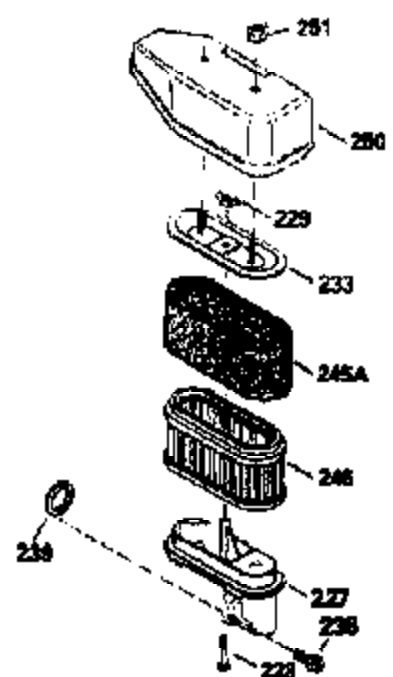

ILLUSTRATION SHOWS TYPICAL PARTS ONLY. ORDER BY PART NUMBER. PARTS NOT LISTED ARE SUPPLIED BY OEM.

VIEW 3 OF 3

Ref #	Part Number	Qty	Description
12B	34695	1	Breather Tube Elbow
19	31361	1	Extension Spring
69	35261	1	* Mounting Flange Gasket
182	6201	2	Screw, 1/4-28 x 7/8"
185	31384A	1	Intake Pipe (Incl. 224)
186	34358	1	Governor Link
223	650451	2	Screw, 1/4-20 x 1"
238	650932	2	Screw, 10-32 x 49/64"
239	34338	1	* Air Cleaner Gasket
241	35797	1	Air Cleaner Collar
245	35066	1	Air Cleaner Filter
250	35986	1	Air Cleaner Cover
260	35826	1	Blower Housing
263A	35821	1	Starter Grill
276	33753	1	Locking Plate
277	650795	2	Screw, 1/4-20 x 2-1/4"