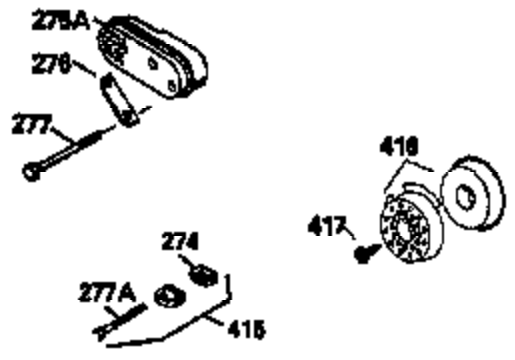

ILLUSTRATION SHOWS TYPICAL PARTS ONLY. ORDER BY PART NUMBER. PARTS NOT LISTED ARE SUPPLIED BY OEM.

VIEW 3 OF 3

Ref #	Part Number	Qty	Description
12B	34695	1	Breather Tube Elbow
19	31361	1	Extension Spring
69	35261	1	* Mounting Flange Gasket
182	6201	2	Screw, 1/4-28 x 7/8"
185	31384A	1	Intake Pipe (Incl. 224)
186	34358	1	Governor Link
223	650451	2	Screw, 1/4-20 x 1"
238	650932	2	Screw, 10-32 x 49/64"
239	34338	1	* Air Cleaner Gasket
241	35797	1	Air Cleaner Collar
245	35066	1	Air Cleaner Filter
250	35986	1	Air Cleaner Cover
260	35826	1	Blower Housing
263A	35821	1	Starter Grill
276	33753	1	Locking Plate
277	650795	2	Screw, 1/4-20 x 2-1/4"