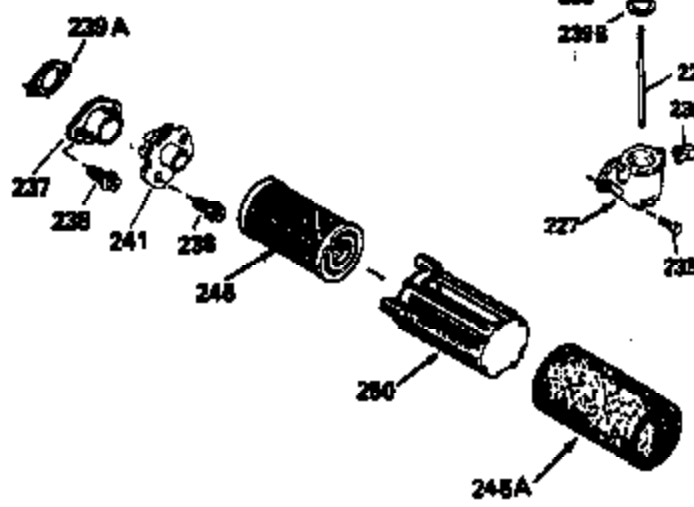

ILLUSTRATION SHOWS TYPICAL PARTS ONLY. ORDER BY PART NUMBER. PARTS NOT LISTED ARE SUPPLIED BY OEM.

VIEW 3 OF 3

Ref #	Part Number	Qty	Description
12B	34695	1	Breather Tube Elbow
19	31361	1	Extension Spring
69	35261	1	* Mounting Flange Gasket
182	6201	2	Screw, 1/4-28 x 7/8"
185	31384A	1	Intake Pipe (Incl. 224)
186	34358	1	Governor Link
223	650451	2	Screw, 1/4-20 x 1"
238	650932	2	Screw, 10-32 x 49/64"
239	34338	1	* Air Cleaner Gasket
241	35797	1	Air Cleaner Collar
245	35066	1	Air Cleaner Filter
250	35065	1	Air Cleaner Cover
260	35826	1	Blower Housing
263A	35821	1	Starter Grill
276	33753	1	Locking Plate
277	650795	2	Screw, 1/4-20 x 2-1/4"