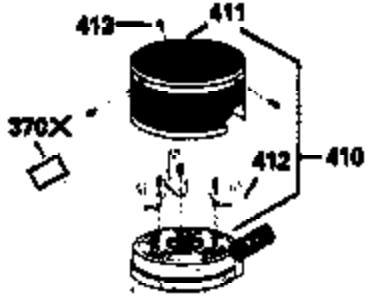

ILLUSTRATION SHOWS TYPICAL PARTS ONLY. ORDER BY PART NUMBER. PARTS NOT LISTED ARE SUPPLIED BY OEM.

VIEW 3 OF 3

Ref #	Part Number	Qty	Description
12B	34695	1	Breather Tube Elbow
19	31361	1	Extension Spring
69	35261	1	* Mounting Flange Gasket
182	6201	2	Screw, 1/4-28 x 7/8"
185	31384A	1	Intake Pipe (Incl. 224)
186	34358	1	Governor Link
223	650451	2	Screw, 1/4-20 x 1"
238	650932	2	Screw, 10-32 x 49/64"
239	34338	1	* Air Cleaner Gasket
241	35797	1	Air Cleaner Collar
245	35066	1	Air Cleaner Filter
250	35065	1	Air Cleaner Cover
260	35826	1	Blower Housing
263A	35821	1	Starter Grill
276	33753	1	Locking Plate
277	650795	2	Screw, 1/4-20 x 2-1/4"