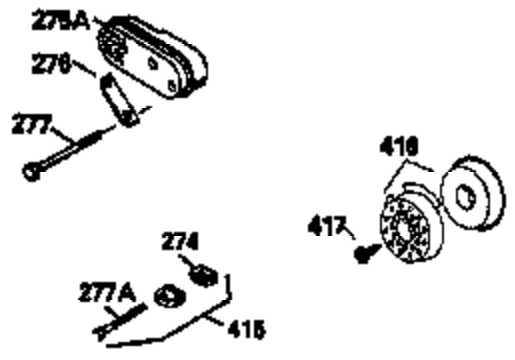

ILLUSTRATION SHOWS TYPICAL PARTS ONLY. ORDER BY PART NUMBER. PARTS NOT LISTED ARE SUPPLIED BY OEM.

VIEW 3 OF 3

Ref #	Part Number	Qty	Description
12B	34695	1	Breather Tube Elbow
19	31361	1	Extension Spring
69	35261	1	* Mounting Flange Gasket
182	6201	2	Screw, 1/4-28 x 7/8"
185	31384A	1	Intake Pipe (Incl. 224)
186	34358	1	Governor Link
223	650451	2	Screw, 1/4-20 x 1"
238	650932	2	Screw, 10-32 x 49/64"
239	34338	1	* Air Cleaner Gasket
241	35797	1	Air Cleaner Collar
245	35066	1	Air Cleaner Filter
250	35065	1	Air Cleaner Cover
260	35826	1	Blower Housing
263A	35821	1	Starter Grill
276	33753	1	Locking Plate
277	650795	2	Screw, 1/4-20 x 2-1/4"