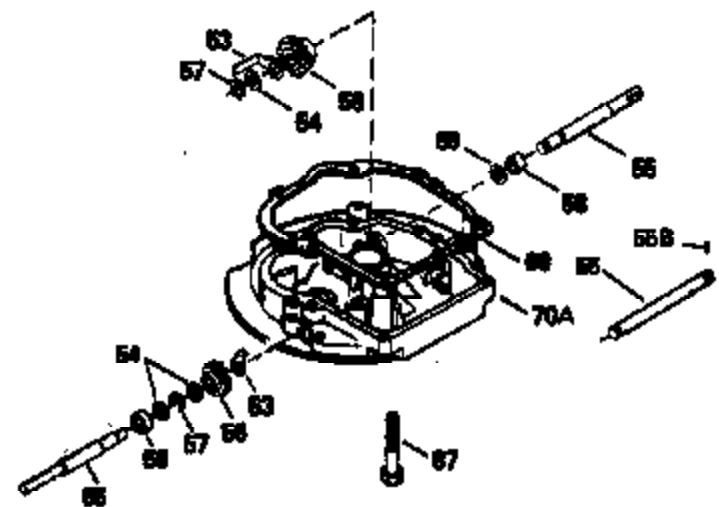

ILLUSTRATION SHOWS TYPICAL PARTS ONLY. ORDER BY PART NUMBER. PARTS NOT LISTED ARE SUPPLIED BY OEM.

VIEW 2 OF 3

Ref #	Part Number	Qty	Description
12B	34695	1	Breather Tube Elbow
166	35827	1	Engine Shroud
238	650932	2	Screw, 10-32 x 49/64"
245	35066	1	Air Cleaner Filter
250	35065	1	Air Cleaner Cover
263A	35821	1	Starter Grill
287	650884	2	Screw, 8-32 x 1/2"
301	35355	1	Fuel Cap
347	650898	4	Screw, 10-32 x 27/32"
370	35167	1	Instruction Decal

ILLUSTRATION SHOWS TYPICAL PARTS ONLY. ORDER BY PART NUMBER. PARTS NOT LISTED ARE SUPPLIED BY OEM.

VIEW 3 OF 3

Ref #	Part Number	Qty	Description
12B	34695	1	Breather Tube Elbow
19	31361	1	Extension Spring
69	35261	1	* Mounting Flange Gasket
182	6201	2	Screw, 1/4-28 x 7/8"
185	31384A	1	Intake Pipe (Incl. 224)
186	34358	1	Governor Link
223	650451	2	Screw, 1/4-20 x 1"
238	650932	2	Screw, 10-32 x 49/64"
239	34338	1	* Air Cleaner Gasket
241	35797	1	Air Cleaner Collar
245	35066	1	Air Cleaner Filter
250	35065	1	Air Cleaner Cover
260	35826	1	Blower Housing
263A	35821	1	Starter Grill
276	33753	1	Locking Plate
277	650795	2	Screw, 1/4-20 x 2-1/4"