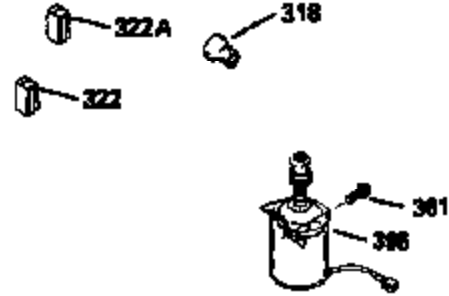

ILLUSTRATION SHOWS TYPICAL PARTS ONLY. ORDER BY PART NUMBER. PARTS NOT LISTED ARE SUPPLIED BY OEM.

VIEW 3 OF 3

Ref #	Part Number	Qty	Description
12B	34695	1	Breather Tube Elbow
19	31361	1	Extension Spring
69	35261	1	* Mounting Flange Gasket
182	6201	2	Screw, 1/4-28 x 7/8"
185	31384A	1	Intake Pipe (Incl. 224)
186	34358	1	Governor Link
223	650451	2	Screw, 1/4-20 x 1"
238	650932	2	Screw, 10-32 x 49/64"
239	34338	1	* Air Cleaner Gasket
241	35797	1	Air Cleaner Collar
245	35066	1	Air Cleaner Filter
250	35065	1	Air Cleaner Cover
260	35826	1	Blower Housing
263A	35821	1	Starter Grill
276	33753	1	Locking Plate
277	650795	2	Screw, 1/4-20 x 2-1/4"