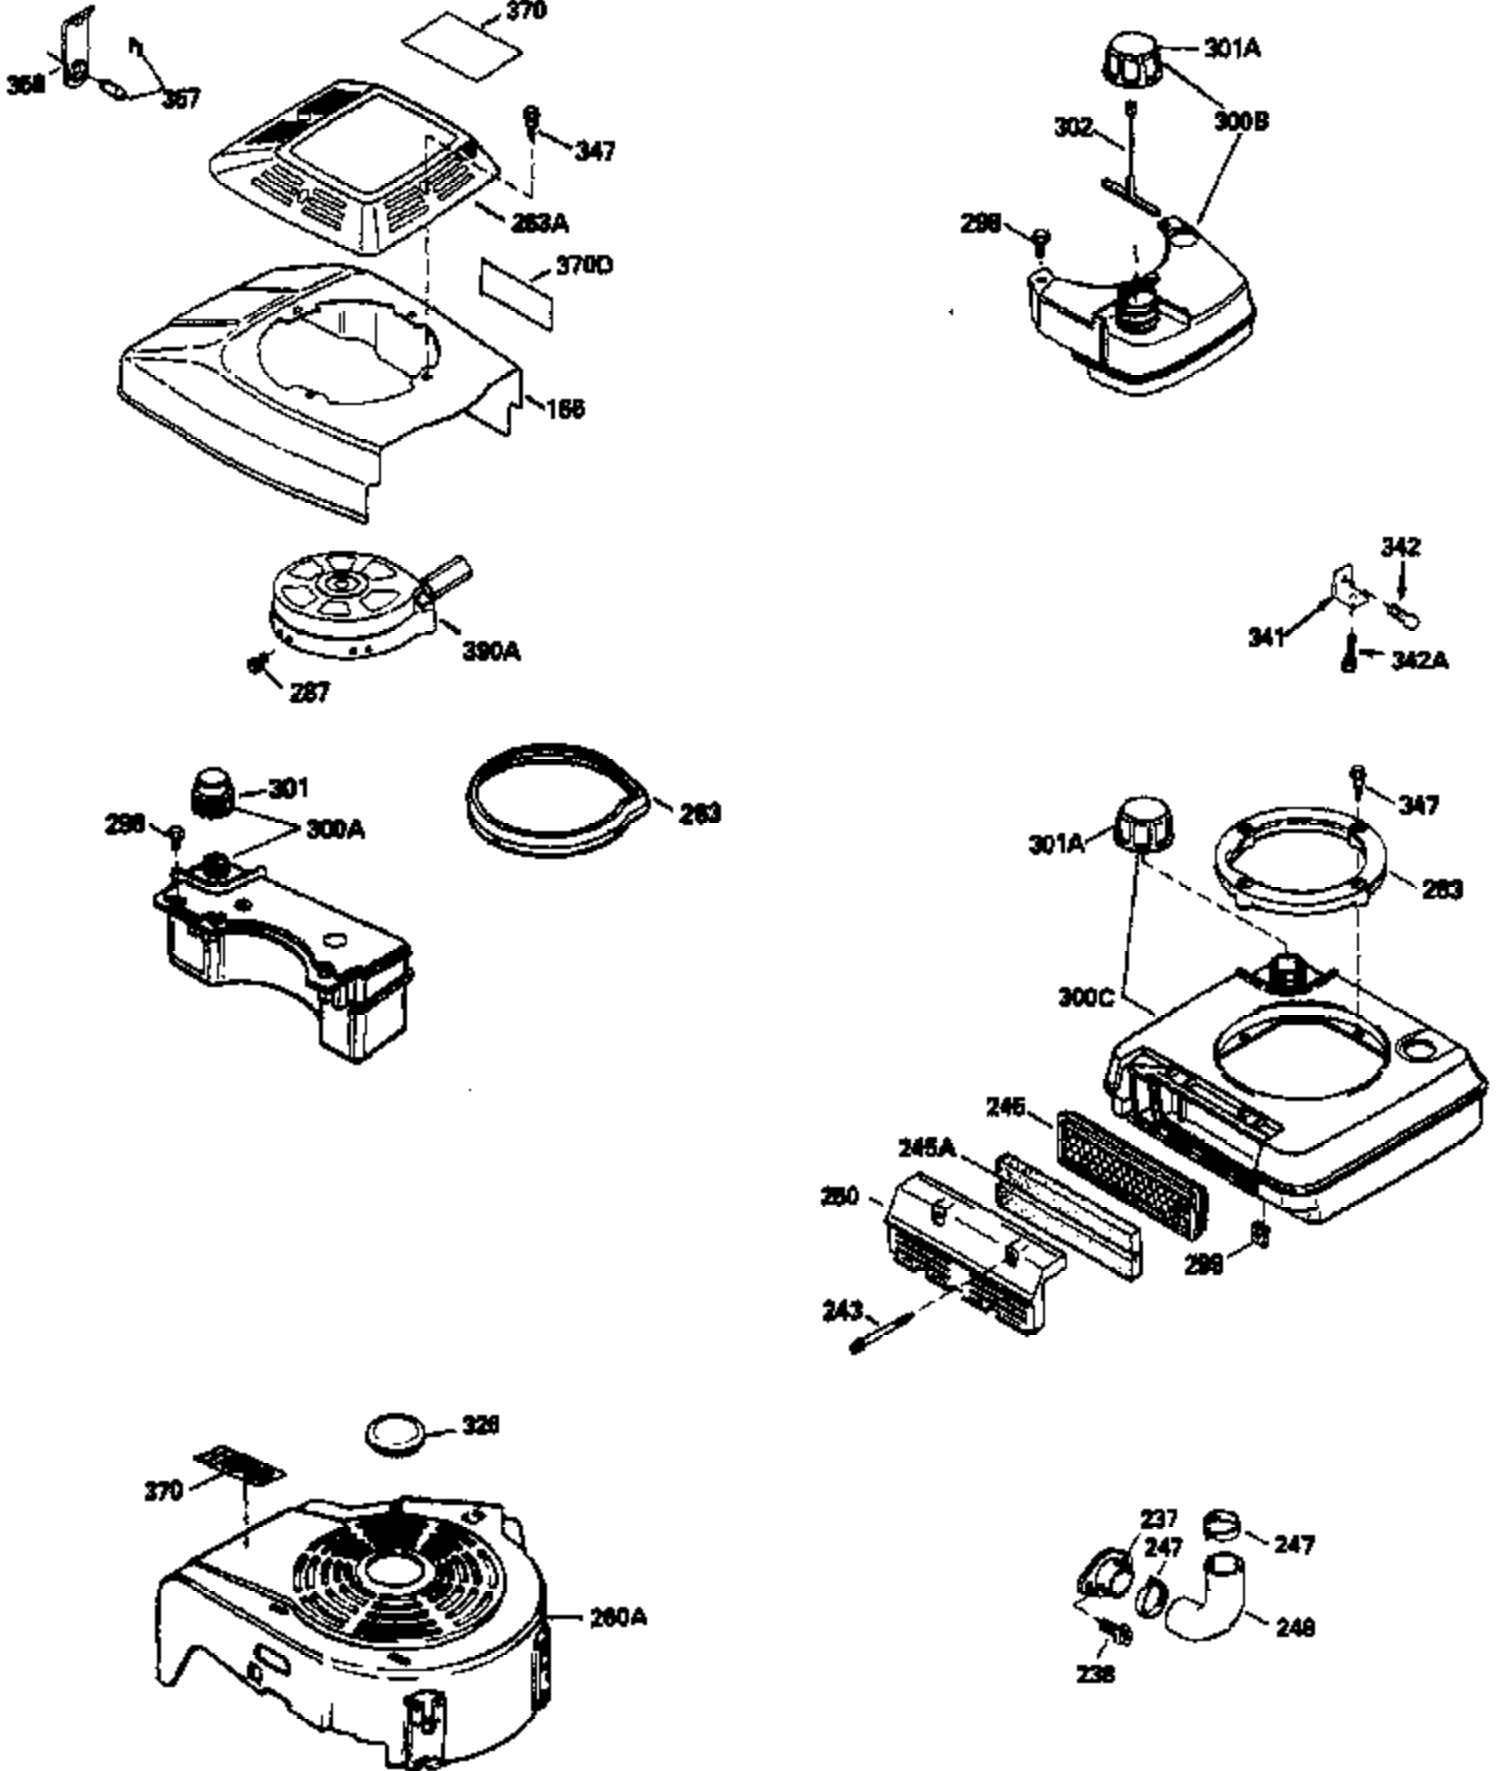

ILLUSTRATION SHOWS TYPICAL PARTS ONLY. ORDER BY PART NUMBER. PARTS NOT LISTED ARE SUPPLIED BY OEM.

VIEW 2 OF 3

Ref #	Part Number	Qty	Description
12B	34695	1	Breather Tube Elbow
166	35827	1	Engine Shroud
238	650932	2	Screw, 10-32 x 49/64"
245	35066	1	Air Cleaner Filter
250	35065	1	Air Cleaner Cover
263A	35821	1	Starter Grill
287	650884	2	Screw, 8-32 x 1/2"
301	35355	1	Fuel Cap
347	650898	4	Screw, 10-32 x 27/32"
370	35167	1	Instruction Decal