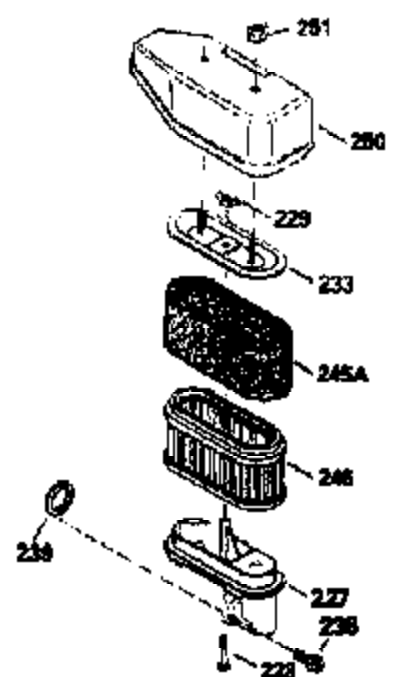

ILLUSTRATION SHOWS TYPICAL PARTS ONLY. ORDER BY PART NUMBER. PARTS NOT LISTED ARE SUPPLIED BY OEM.

VIEW 3 OF 3

Ref #	Part Number	Qty	Description
12B	34695	1	Breather Tube Elbow
19	31361	1	Extension Spring
69	35261	1	* Mounting Flange Gasket
182	6201	2	Screw, 1/4-28 x 7/8"
185	31384A	1	Intake Pipe (Incl. 224)
186	34358	1	Governor Link
223	650451	2	Screw, 1/4-20 x 1"
238	650932	2	Screw, 10-32 x 49/64"
239	34338	1	* Air Cleaner Gasket
241	35797	1	Air Cleaner Collar
245	35066	1	Air Cleaner Filter
250	35065	1	Air Cleaner Cover
260	35826	1	Blower Housing
263A	35821	1	Starter Grill
276	33753	1	Locking Plate
277	650795	2	Screw, 1/4-20 x 2-1/4"