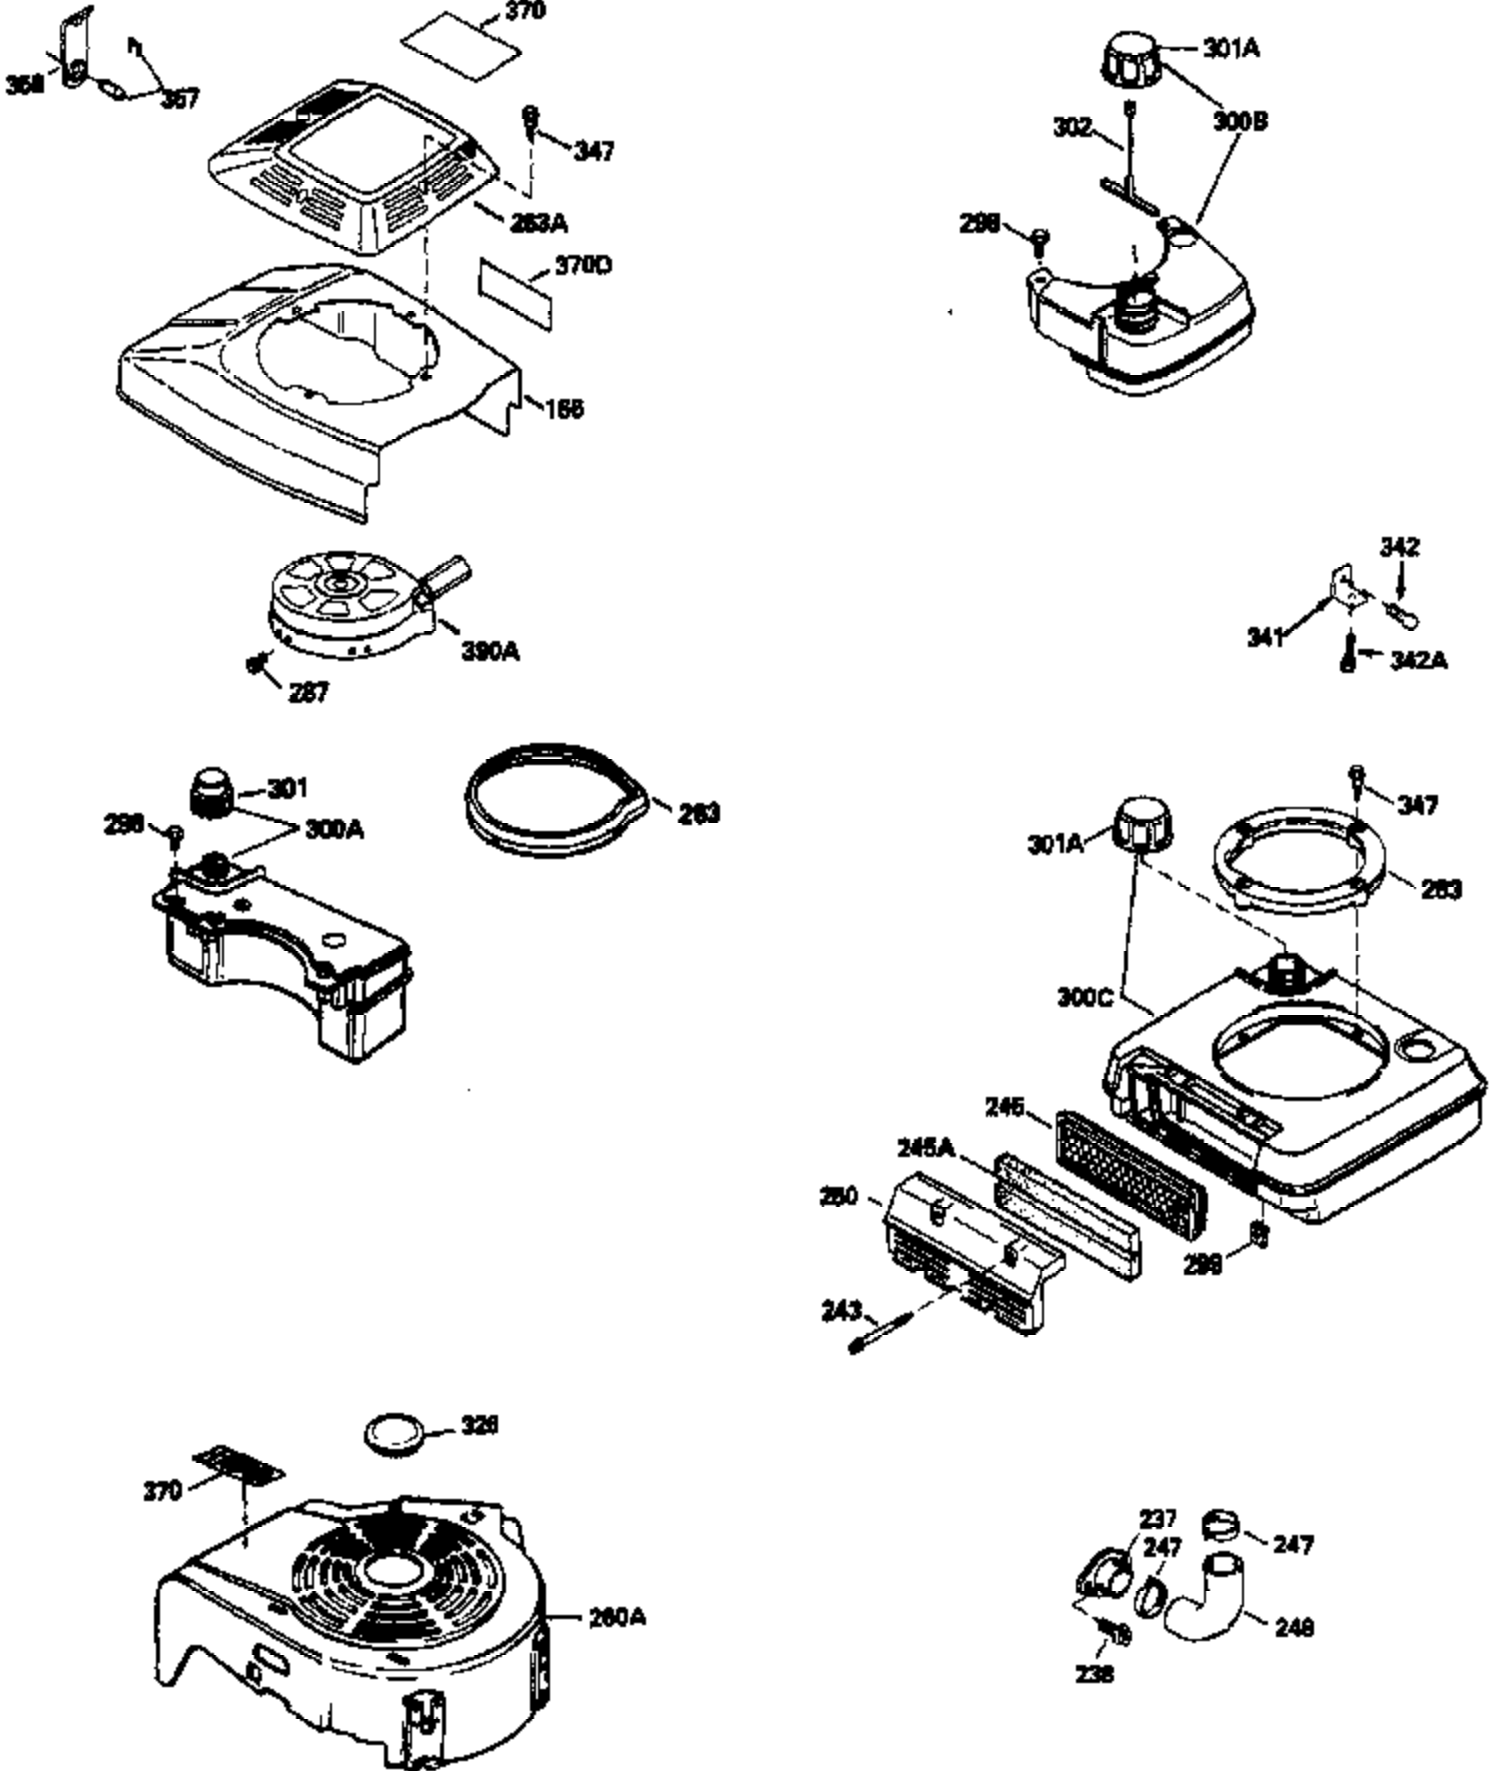

ILLUSTRATION SHOWS TYPICAL PARTS ONLY. ORDER BY PART NUMBER. PARTS NOT LISTED ARE SUPPLIED BY OEM.

VIEW 2 OF 3

Ref #	Part Number	Qty	Description
12B	34695	1	Breather Tube Elbow
166	35827	1	Engine Shroud
238	650932	2	Screw, 10-32 x 49/64"
245	35066	1	Air Cleaner Filter
250	35065	1	Air Cleaner Cover
263A	35821	1	Starter Grill
287	650884	2	Screw, 8-32 x 1/2"
301	35355	1	Fuel Cap
347	650898	4	Screw, 10-32 x 27/32"
370	35167	1	Instruction Decal