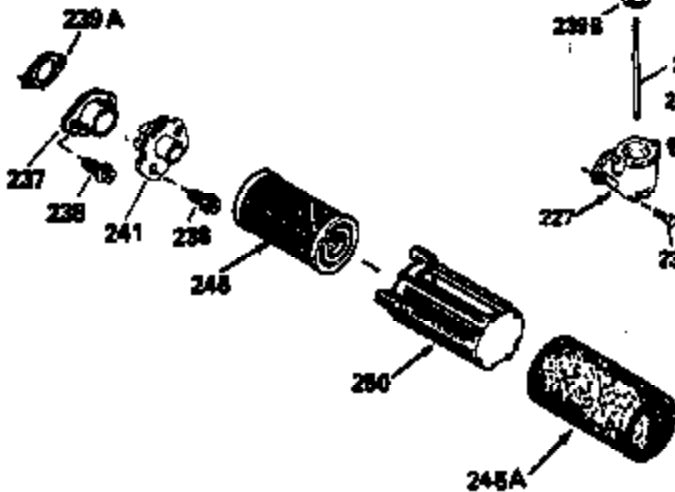

ILLUSTRATION SHOWS TYPICAL PARTS ONLY. ORDER BY PART NUMBER. PARTS NOT LISTED ARE SUPPLIED BY OEM.

VIEW 3 OF 3

Ref #	Part Number	Qty	Description
12B	34695	1	Breather Tube Elbow
19	31361	1	Extension Spring
69	35261	1	* Mounting Flange Gasket
182	6201	2	Screw, 1/4-28 x 7/8"
185	31384A	1	Intake Pipe (Incl. 224)
186	34358	1	Governor Link
223	650451	2	Screw, 1/4-20 x 1"
238	650932	2	Screw, 10-32 x 49/64"
239	34338	1	* Air Cleaner Gasket
241	35797	1	Air Cleaner Collar
245	35066	1	Air Cleaner Filter
250	35065	1	Air Cleaner Cover
260	35826	1	Blower Housing
263A	35821	1	Starter Grill
276	33753	1	Locking Plate
277	650795	2	Screw, 1/4-20 x 2-1/4"