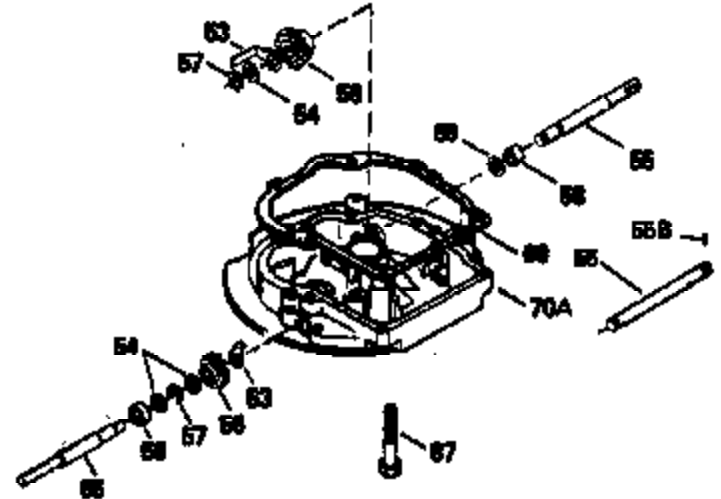

ILLUSTRATION SHOWS TYPICAL PARTS ONLY. ORDER BY PART NUMBER. PARTS NOT LISTED ARE SUPPLIED BY OEM.

VIEW 3 OF 3

Ref #	Part Number	Qty	Description
12B	34695	1	Breather Tube Elbow
19	31361	1	Extension Spring
69	35261	1	* Mounting Flange Gasket
182	6201	2	Screw, 1/4-28 x 7/8"
185	31384A	1	Intake Pipe (Incl. 224)
186	34358	1	Governor Link
223	650451	2	Screw, 1/4-20 x 1"
238	650932	2	Screw, 10-32 x 49/64"
239	34338	1	* Air Cleaner Gasket
241	35797	1	Air Cleaner Collar
245	35066	1	Air Cleaner Filter
250	35065	1	Air Cleaner Cover
260	35826	1	Blower Housing
263A	35821	1	Starter Grill
276	33753	1	Locking Plate
277	650795	2	Screw, 1/4-20 x 2-1/4"