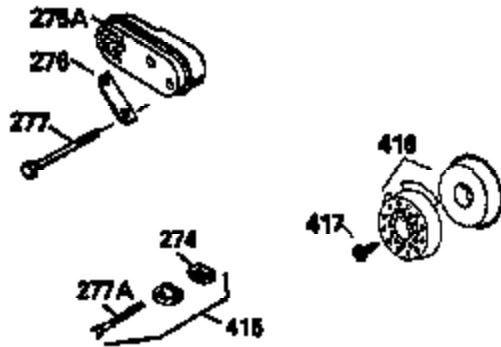

ILLUSTRATION SHOWS TYPICAL PARTS ONLY. ORDER BY PART NUMBER. PARTS NOT LISTED ARE SUPPLIED BY OEM.

VIEW 3 OF 3

Ref #	Part Number	Qty	Description
12B	34695	1	Breather Tube Elbow
19	31361	1	Extension Spring
69	35261	1	* Mounting Flange Gasket
182	6201	2	Screw, 1/4-28 x 7/8"
185	31384A	1	Intake Pipe (Incl. 224)
186	34358	1	Governor Link
223	650451	2	Screw, 1/4-20 x 1"
238	650932	2	Screw, 10-32 x 49/64"
239	34338	1	* Air Cleaner Gasket
241	35797	1	Air Cleaner Collar
245	35066	1	Air Cleaner Filter
250	35065	1	Air Cleaner Cover
260	35826	1	Blower Housing
263A	35821	1	Starter Grill
276	33753	1	Locking Plate
277	650795	2	Screw, 1/4-20 x 2-1/4"