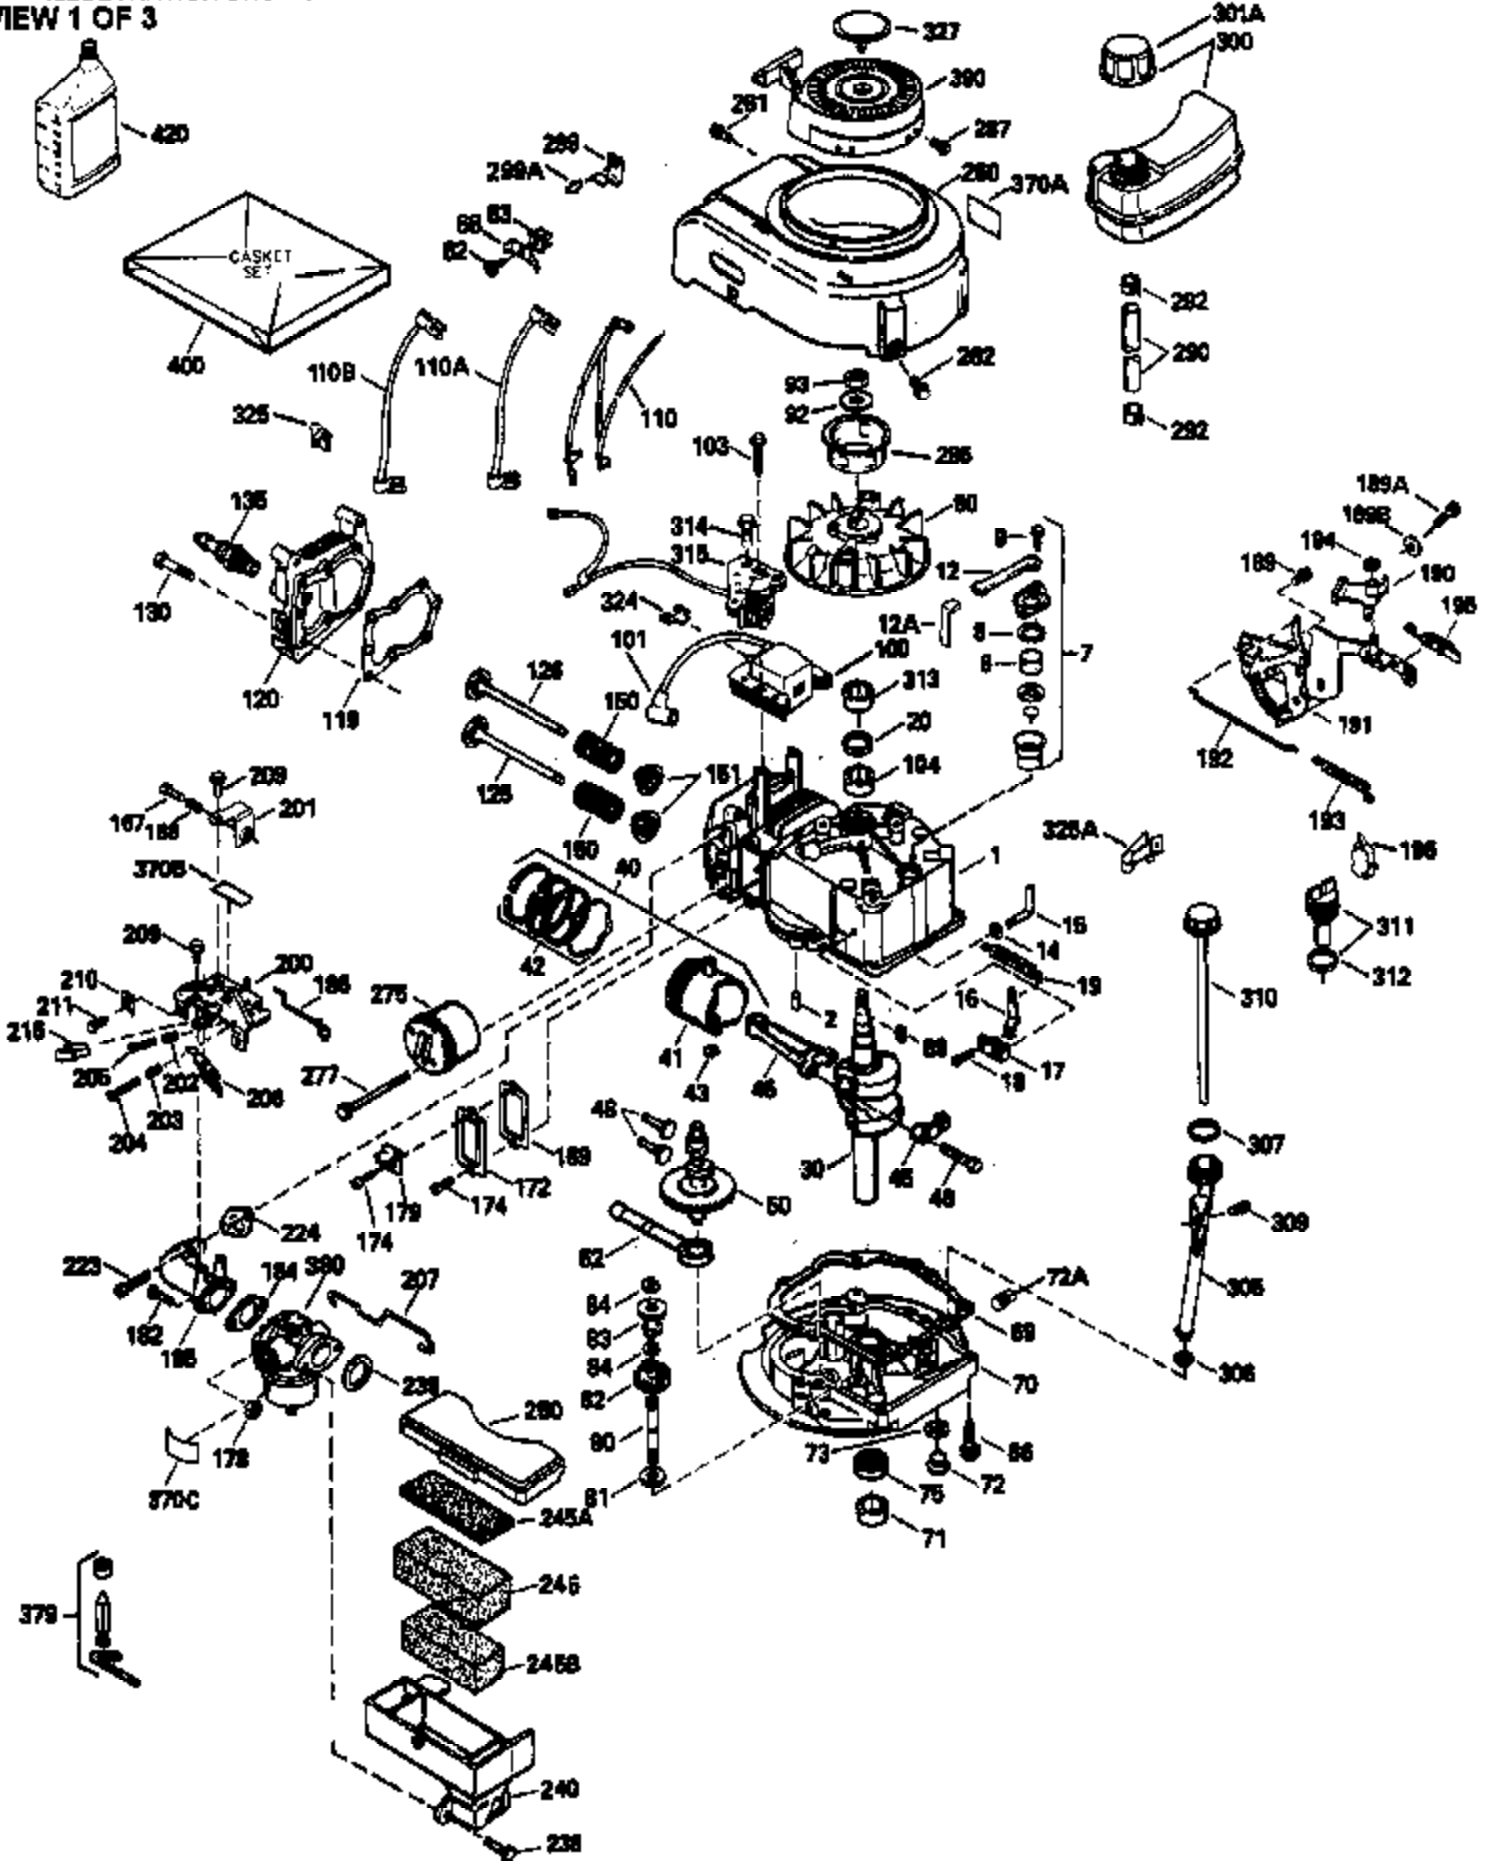

## Engine Parts List #1

Ref #	Part Number	Qty	Description
1	33968B	1	Cylinder (Incl. 2 & 20)
2	26727	2	Dowel Pin
6	33734	1	Breather Element
7	34214A	1	Breather Ass'y. (Incl.6,8,9,12 & 12B)
8	33735	1	* Breather Gasket
9	30200	2	Screw, 10-24 x 9/16"
12B	34695	1	Breather Tube Elbow
12	33886	1	Breather Tube
14	28277	1	Washer
15	30589	1	Governor Rod (Incl. 14)
16	31383A	1	Governor Lever
17	31335	1	Governor Lever Clamp
18	650548	1	Screw, 8-32 x 5/16"
19	31361	1	Extension Spring
20	32600	1	Oil Seal
30	36216	1	Crankshaft
40	34535	1	Piston, Pin & Ring Set (Std.)
40	34536	1	Piston, Pin & Ring Set (.010" OS)
40	34537	1	Piston, Pin & Ring Set (.020" OS)
41	33562B	1	Piston & Pin Ass'y. (Std.) (Incl. 43)
41	33563B	1	Piston & Pin Ass'y. (.010" OS) (Incl. 43)
41	33564B	1	Piston & Pin Ass'y. (.020" OS) (Incl. 43)
42	33567	1	Ring Set (Std.)
42	33568	1	Ring Set (.010" OS)
42	33569	1	Ring Set (.020" OS)
43	20381	2	Piston Pin Retaining Ring
45	30963B	1	Connecting Rod Ass'y. (Incl. 46)
46	32610A	2	Connecting Rod Bolt
48	27241	2	Valve Lifter
50	33148A	1	Camshaft
52	29914	1	Oil Pump Ass'y.
69	35261	1	* Mounting Flange Gasket
70	34311C	1	Mounting Flange (Incl. 72, 75 & 80)
72	30572	1	Oil Drain Plug
75	27897	1	Oil Seal
80	30574A	1	Governor Shaft
81	30590A	1	Washer
82	30591	1	Governor Gear Ass'y.(Incl. 81)
83	30588A	1	Governor Spool
84	29193	2	Retaining Ring
86	650488	6	Screw, 1/4-20 x 1-1/4"
89	611004	1	Flywheel Key
90	611112	1	Flywheel
92	650815	1	Belleville Washer
93	650816	1	Flywheel Nut
100	34443A	1	Solid State Ignition
101	610118	1	Spark Plug Cover
103	650814	2	Screw, Torx T-15, 10-24 x 1"
110	34961	1	Ground Wire
119	33554A	1	* Cylinder Head Gasket
120	34342	1	Cylinder Head
125	29313C	1	Exhaust Valve (Std.) (Incl. 151)
125	29315C	1	Exhaust Valve (1/32" OS) (Incl. 151)
126	29314B	1	Intake Valve (Std.) (Incl. 151)
126	29315C	1	Intake Valve (1/32" OS) (Incl. 151)
130	6021A	8	Screw, 5/16-18 x 1-1/2"
135	35395	1	Resistor Spark Plug (RJ19LM)
150	31672	2	Valve Spring