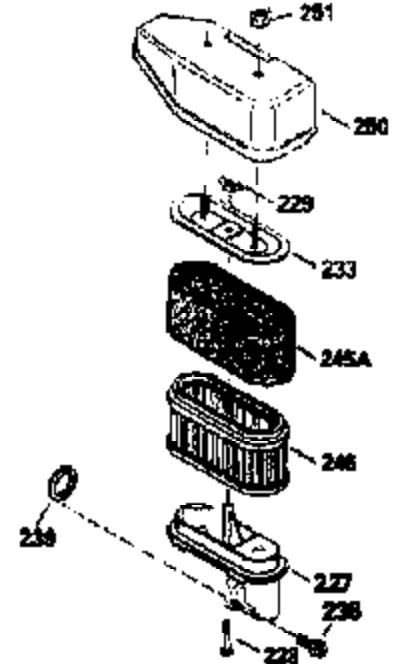

ILLUSTRATION SHOWS TYPICAL PARTS ONLY. ORDER BY PART NUMBER. PARTS NOT LISTED ARE SUPPLIED BY OEM.

VIEW 3 OF 3

Ref #	Part Number	Qty	Description
12B	34695	1	Breather Tube Elbow
19	31361	1	Extension Spring
69	35261	1	* Mounting Flange Gasket
182	6201	2	Screw, 1/4-28 x 7/8"
185	31384A	1	Intake Pipe (Incl. 224)
186	34358	1	Governor Link
223	650451	2	Screw, 1/4-20 x 1"
238	650932	2	Screw, 10-32 x 49/64"
239	34338	1	* Air Cleaner Gasket
241	35797	1	Air Cleaner Collar
245	35066	1	Air Cleaner Filter
250	35065	1	Air Cleaner Cover
260	35826	1	Blower Housing
263A	35821	1	Starter Grill
276	33753	1	Locking Plate
277	650795	2	Screw, 1/4-20 x 2-1/4"