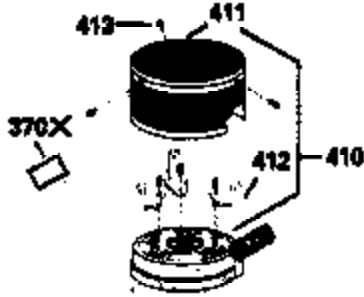

ILLUSTRATION SHOWS TYPICAL PARTS ONLY. ORDER BY PART NUMBER. PARTS NOT LISTED ARE SUPPLIED BY OEM.

VIEW 3 OF 3

Ref #	Part Number	Qty	Description
12B	34695	1	Breather Tube Elbow
19	31361	1	Extension Spring
69	35261	1	* Mounting Flange Gasket
182	6201	2	Screw, 1/4-28 x 7/8"
185	31384A	1	Intake Pipe (Incl. 224)
186	34358	1	Governor Link
223	650451	2	Screw, 1/4-20 x 1"
238	650932	2	Screw, 10-32 x 49/64"
239	34338	1	* Air Cleaner Gasket
241	35797	1	Air Cleaner Collar
245	35066	1	Air Cleaner Filter
250	35065	1	Air Cleaner Cover
260	35826	1	Blower Housing
263A	35821	1	Starter Grill
276	33753	1	Locking Plate
277	650795	2	Screw, 1/4-20 x 2-1/4"