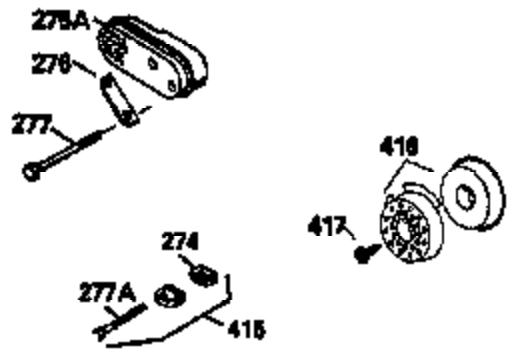

ILLUSTRATION SHOWS TYPICAL PARTS ONLY. ORDER BY PART NUMBER. PARTS NOT LISTED ARE SUPPLIED BY OEM.

VIEW 3 OF 3

Ref #	Part Number	Qty	Description
12B	34695	1	Breather Tube Elbow
19	31361	1	Extension Spring
69	35261	1	* Mounting Flange Gasket
182	6201	2	Screw, 1/4-28 x 7/8"
185	31384A	1	Intake Pipe (Incl. 224)
186	34358	1	Governor Link
223	650451	2	Screw, 1/4-20 x 1"
238	650932	2	Screw, 10-32 x 49/64"
239	34338	1	* Air Cleaner Gasket
241	35797	1	Air Cleaner Collar
245	35066	1	Air Cleaner Filter
250	35986	1	Air Cleaner Cover
260	35826	1	Blower Housing
263A	35821	1	Starter Grill
276	35994	1	Locking Plate
277	650957	2	Screw, 1/4-20 x 2-31/32"