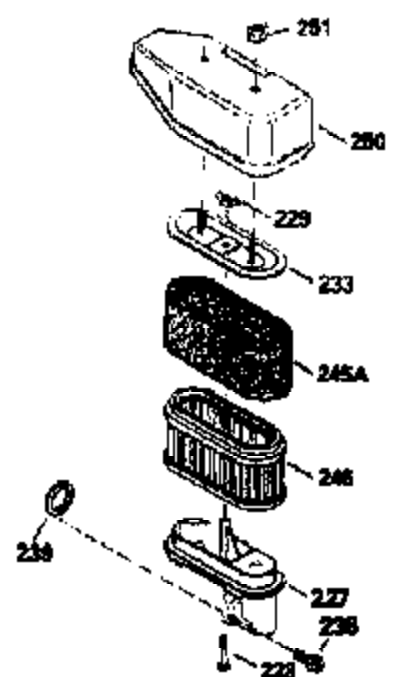

ILLUSTRATION SHOWS TYPICAL PARTS ONLY. ORDER BY PART NUMBER. PARTS NOT LISTED ARE SUPPLIED BY OEM.

VIEW 3 OF 3

Ref #	Part Number	Qty	Description
12B	34695	1	Breather Tube Elbow
19	31361	1	Extension Spring
69	35261	1	* Mounting Flange Gasket
182	6201	2	Screw, 1/4-28 x 7/8"
185	31384A	1	Intake Pipe (Incl. 224)
186	34358	1	Governor Link
223	650451	2	Screw, 1/4-20 x 1"
238	650932	2	Screw, 10-32 x 49/64"
239	34338	1	* Air Cleaner Gasket
241	35797	1	Air Cleaner Collar
245	35066	1	Air Cleaner Filter
250	35986	1	Air Cleaner Cover
260	35826	1	Blower Housing
263A	35821	1	Starter Grill
276	35994	1	Locking Plate
277	650957	2	Screw, 1/4-20 x 2-31/32"