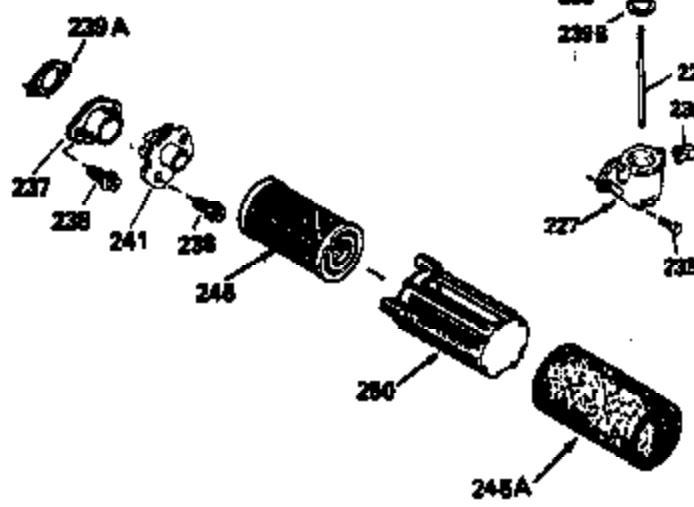

ILLUSTRATION SHOWS TYPICAL PARTS ONLY. ORDER BY PART NUMBER. PARTS NOT LISTED ARE SUPPLIED BY OEM.

VIEW 3 OF 3

Ref #	Part Number	Qty	Description
12B	34695	1	Breather Tube Elbow
19	31361	1	Extension Spring
69	35261	1	* Mounting Flange Gasket
182	6201	2	Screw, 1/4-28 x 7/8"
185	31384A	1	Intake Pipe (Incl. 224)
186	34358	1	Governor Link
223	650451	2	Screw, 1/4-20 x 1"
238	650932	2	Screw, 10-32 x 49/64"
239	34338	1	* Air Cleaner Gasket
241	35797	1	Air Cleaner Collar
245	35066	1	Air Cleaner Filter
250	35986	1	Air Cleaner Cover
260	35826	1	Blower Housing
263A	35821	1	Starter Grill
276	35994	1	Locking Plate
277	650957	2	Screw, 1/4-20 x 2-31/32"