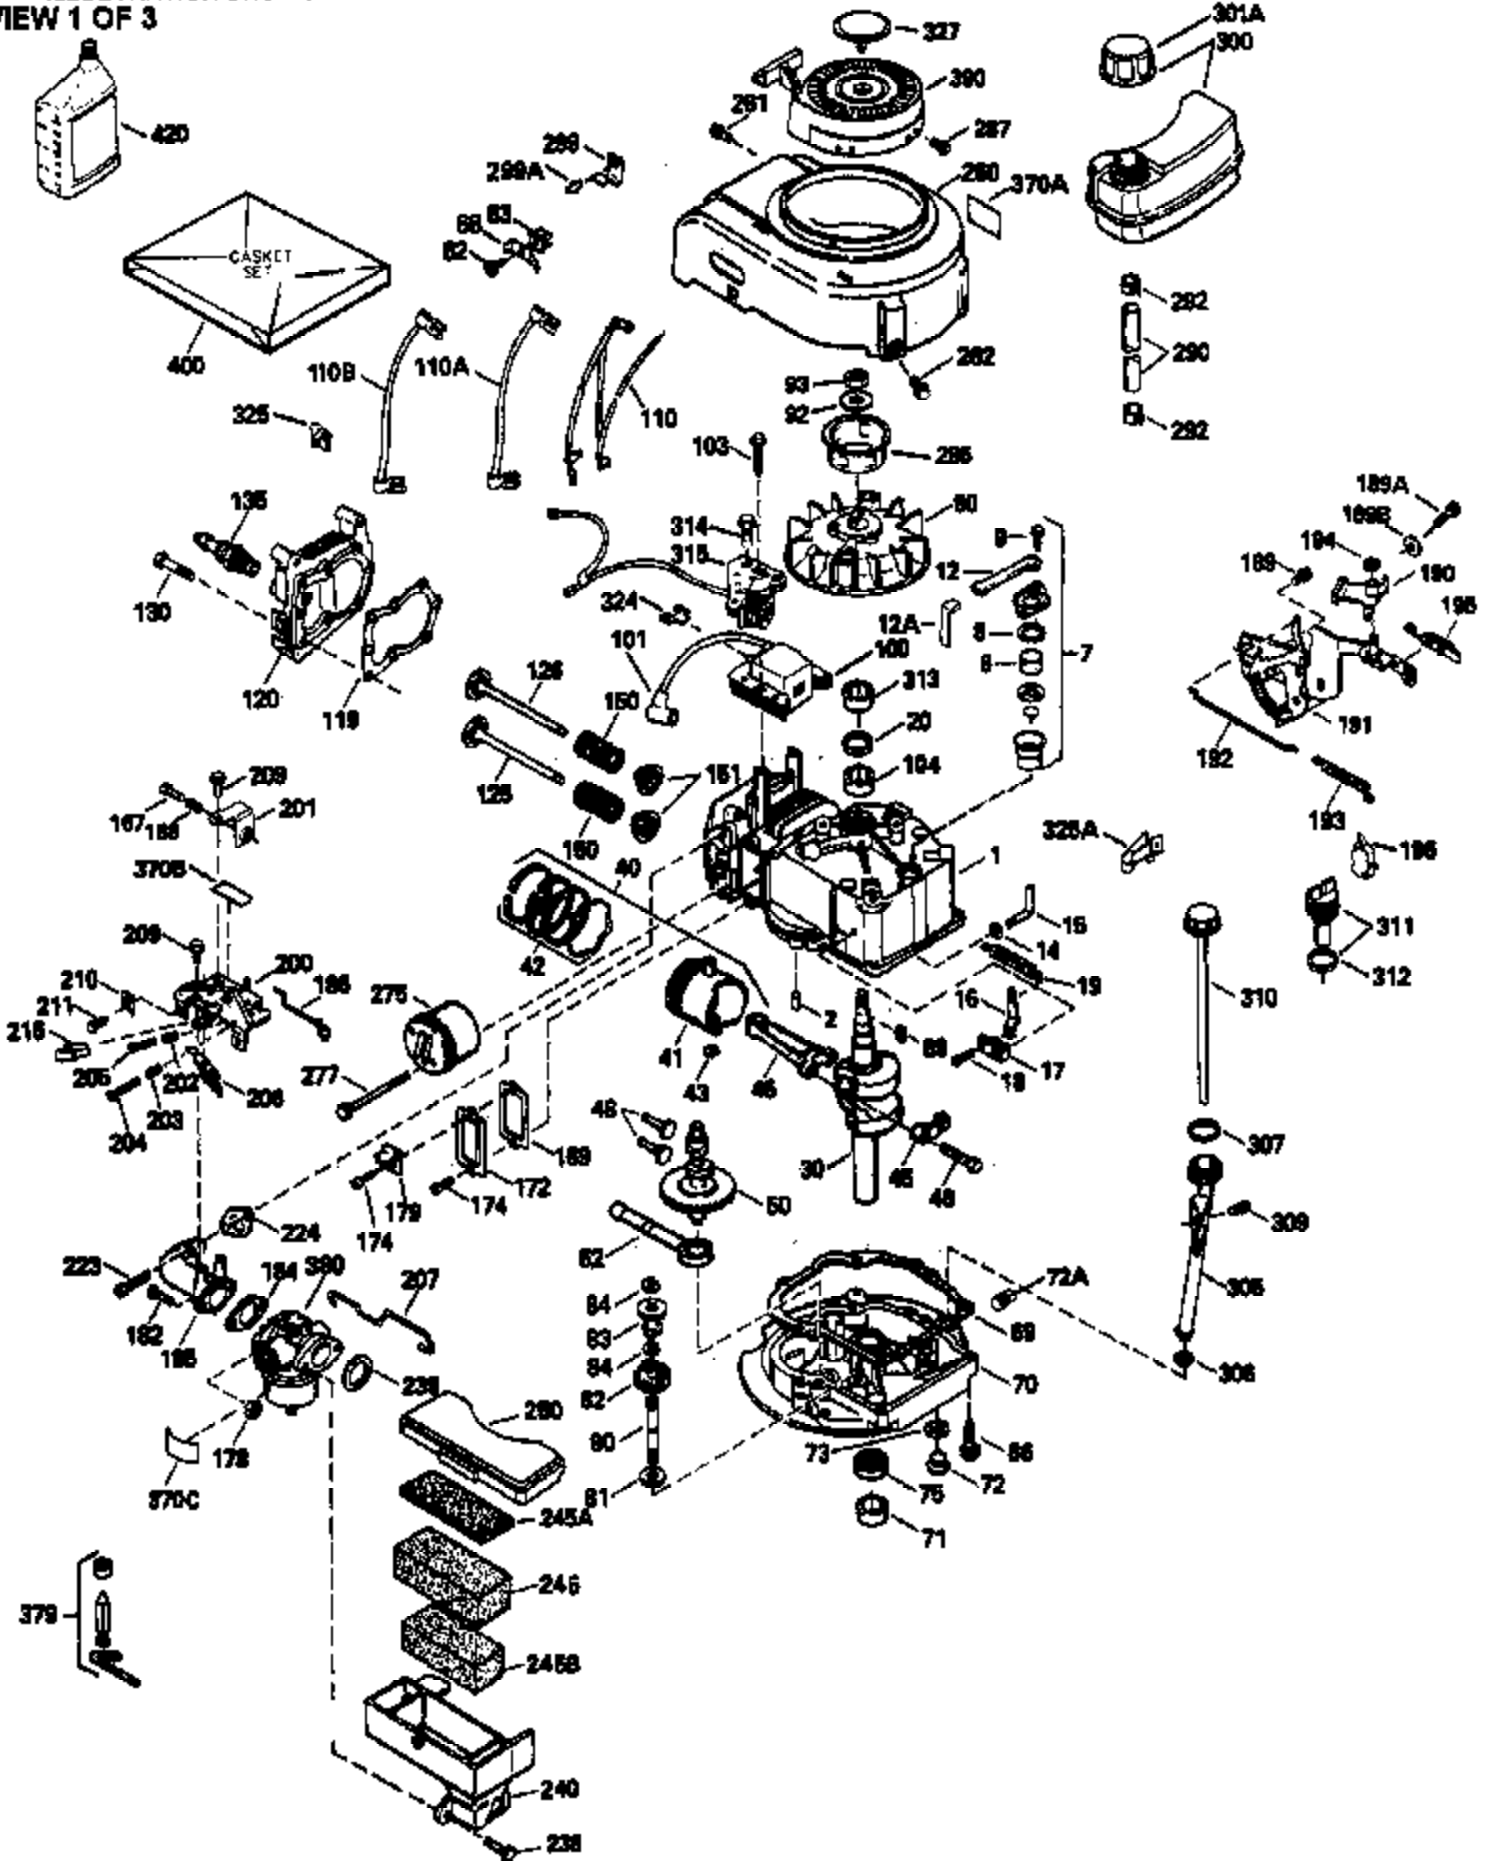

## Engine Parts List #1

Ref #	Part Number	Qty	Description
1	33968B	1	Cylinder (Incl. 2 & 20)
2	26727	2	Dowel Pin
6	33734	1	Breather Element
7	34214A	1	Breather Ass'y. (Incl.6,8,9,12 & 12B)
8	33735	1	* Breather Gasket
9	30200	2	Screw, 10-24 x 9/16"
12B	34695	1	Breather Tube Elbow
12	33886	1	Breather Tube
14	28277	1	Washer
15	30589	1	Governor Rod (Incl. 14)
16	31383A	1	Governor Lever
17	31335	1	Governor Lever Clamp
18	650548	1	Screw, 8-32 x 5/16"
19	31361	1	Extension Spring
20	32600	1	Oil Seal
30	35996	1	Crankshaft
40	34535	1	Piston, Pin & Ring Set (Std.)
40	34536	1	Piston, Pin & Ring Set (.010" OS)
40	34537	1	Piston, Pin & Ring Set (.020" OS)
41	33562B	1	Piston & Pin Ass'y. (Std.) (Incl. 43)
41	33563B	1	Piston & Pin Ass'y. (.010" OS) (Incl. 43)
41	33564B	1	Piston & Pin Ass'y. (.020" OS) (Incl. 43)
42	33567	1	Ring Set (Std.)
42	33568	1	Ring Set (.010" OS)
42	33569	1	Ring Set (.020" OS)
43	20381	2	Piston Pin Retaining Ring
45	30963B	1	Connecting Rod Ass'y. (Incl. 46)
46	32610A	2	Connecting Rod Bolt
48	27241	2	Valve Lifter
50	35992	1	Camshaft (MCR)
52	29914	1	Oil Pump Ass'y.
69	35261	1	* Mounting Flange Gasket
70	34311C	1	Mounting Flange (Incl. 72, 75 & 80)
72	30572	1	Oil Drain Plug
73	28833	1	Drain Plug Gasket
75	27897	1	Oil Seal
80	30574A	1	Governor Shaft
81	30590A	1	Washer
82	30591	1	Governor Gear Ass'y.(Incl. 81)
83	30588A	1	Governor Spool
84	29193	2	Retaining Ring
86	650488	6	Screw, 1/4-20 x 1-1/4"
89	611004	1	Flywheel Key
90	611112	1	Flywheel
92	650815	1	Belleville Washer
93	650816	1	Flywheel Nut
100	34443A	1	Solid State Ignition
101	610118	1	Spark Plug Cover
103	650814	2	Screw, Torx T-15, 10-24 x 1"
110	34961	1	Ground Wire
119	33554A	1	* Cylinder Head Gasket
120	34342	1	Cylinder Head
125	29313C	1	Exhaust Valve (Std.) (Incl. 151)
125	29315C	1	Exhaust Valve (1/32" OS) (Incl. 151)
126	29314B	1	Intake Valve (Std.) (Incl. 151)
126	29315C	1	Intake Valve (1/32" OS) (Incl. 151)
130	6021A	8	Screw, 5/16-18 x 1-1/2"
135	35395	1	Resistor Spark Plug (RJ19LM)