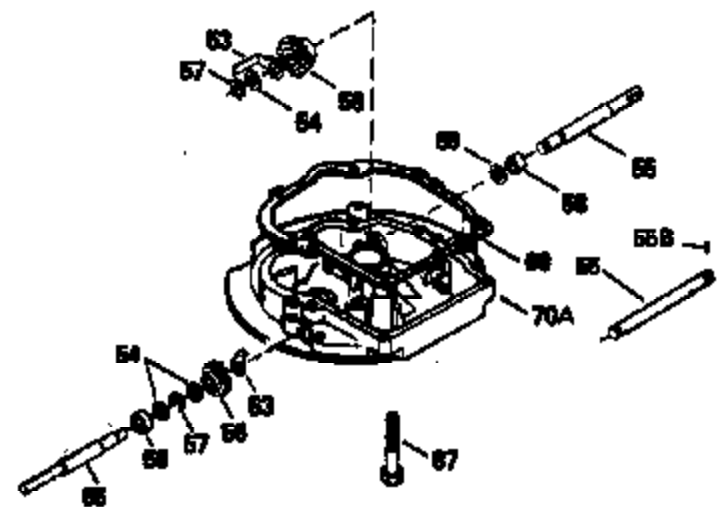

ILLUSTRATION SHOWS TYPICAL PARTS ONLY. ORDER BY PART NUMBER. PARTS NOT LISTED ARE SUPPLIED BY OEM.

VIEW 3 OF 3

Ref #	Part Number	Qty	Description
12B	34695	1	Breather Tube Elbow
19	31361	1	Extension Spring
69	35261	1	* Mounting Flange Gasket
182	6201	2	Screw, 1/4-28 x 7/8"
185	31384A	1	Intake Pipe (Incl. 224)
186	34358	1	Governor Link
223	650451	2	Screw, 1/4-20 x 1"
238	650932	2	Screw, 10-32 x 49/64"
239	34338	1	* Air Cleaner Gasket
241	35797	1	Air Cleaner Collar
245	35066	1	Air Cleaner Filter
250	35986	1	Air Cleaner Cover
260	35826	1	Blower Housing
263A	35821	1	Starter Grill
276	35994	1	Locking Plate
277	650957	2	Screw, 1/4-20 x 2-31/32"