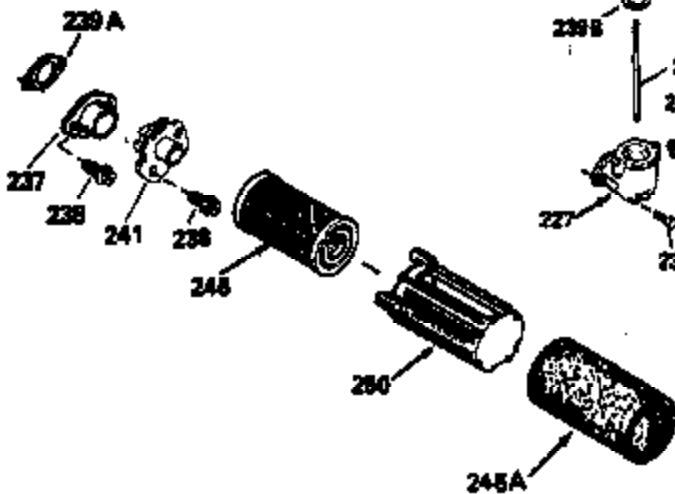

ILLUSTRATION SHOWS TYPICAL PARTS ONLY. ORDER BY PART NUMBER. PARTS NOT LISTED ARE SUPPLIED BY OEM.

VIEW 3 OF 3

Ref #	Part Number	Qty	Description
19	31361	1	Extension Spring
53	31745	1	Tang Washer
54	31787	1	Thrust Washer
55	35667	1	PTO Shaft
56	31746	1	Left Hand Worm Gear
57	31749	1	Retaining Ring
58	31744	1	Oil Seal
59	31747	1	Washer
69	35261	1	* Mounting Flange Gasket
87	650492	1	Screw, 1/4-20 x 2-1/4"
182	6201	2	Screw, 1/4-28 x 7/8"
185	31384A	1	Intake Pipe (Incl. 224)
186	34358	1	Governor Link
223	650451	2	Screw, 1/4-20 x 1"
238	650806	2	Screw, 10-32 x 5/8"
239	34338	1	* Air Cleaner Gasket
245	34340	1	Air Cleaner Filter
250	34341B	1	Air Cleaner Cover
260	36227	1	Blower Housing
276	33753	1	Locking Plate
277	650795	2	Screw, 1/4-20 x 2-1/4"
318	35587	1	Wire Seal
322	34977	1	Connector Body
322A	610921	1	Connector Body
395	35709	1	Electric Starter Motor (12 Volt)