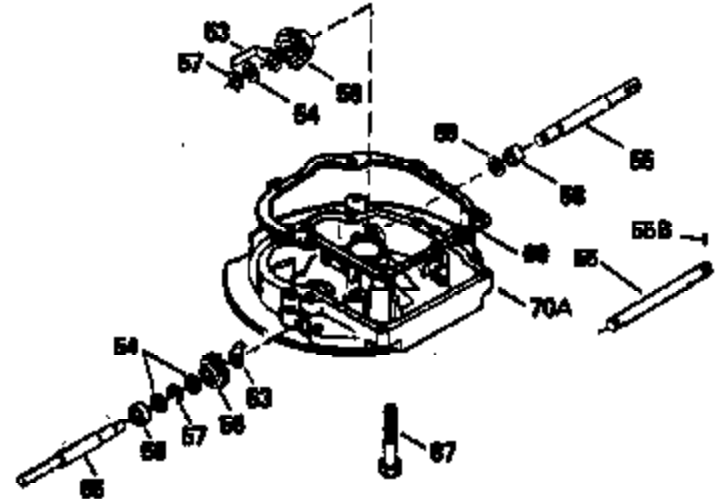

Ref #	Part Number	Qty	Description
420	730225	1	SAE 30 4-Cycle Engine Oil (Quart)

ILLUSTRATION SHOWS TYPICAL PARTS ONLY. ORDER BY PART NUMBER. PARTS NOT LISTED ARE SUPPLIED BY OEM.

VIEW 2 OF 3

Ref #	Part Number	Qty	Description
238	650806	2	Screw, 10-32 x 5/8"
245	34340	1	Air Cleaner Filter
250	34341B	1	Air Cleaner Cover
287	650884	2	Screw, 8-32 x 1/2"
301	35355	1	Fuel Cap
370	34346	1	Instruction Decal

ILLUSTRATION SHOWS TYPICAL PARTS ONLY. ORDER BY PART NUMBER. PARTS NOT LISTED ARE SUPPLIED BY OEM.

VIEW 3 OF 3

Ref #	Part Number	Qty	Description
19	31361	1	Extension Spring
53	31745	1	Tang Washer
54	31787	1	Thrust Washer
55	35667	1	PTO Shaft
56	31746	1	Left Hand Worm Gear
57	31749	1	Retaining Ring
58	31744	1	Oil Seal
59	31747	1	Washer
69	35261	1	* Mounting Flange Gasket
87	650492	1	Screw, 1/4-20 x 2-1/4"
182	6201	2	Screw, 1/4-28 x 7/8"
185	31384A	1	Intake Pipe (Incl. 224)
186	34358	1	Governor Link
223	650451	2	Screw, 1/4-20 x 1"
238	650806	2	Screw, 10-32 x 5/8"
239	34338	1	* Air Cleaner Gasket
245	34340	1	Air Cleaner Filter
250	34341B	1	Air Cleaner Cover
260	36227	1	Blower Housing
276	33753	1	Locking Plate
277	650795	2	Screw, 1/4-20 x 2-1/4"
318	35587	1	Wire Seal
322	34977	1	Connector Body
322A	610921	1	Connector Body
395	35709	1	Electric Starter Motor (12 Volt)