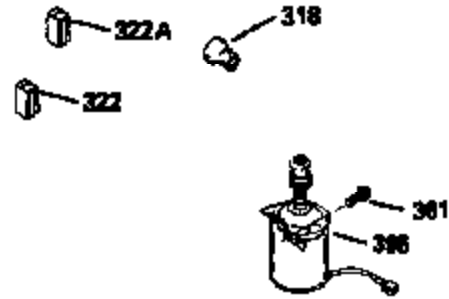

ILLUSTRATION SHOWS TYPICAL PARTS ONLY. ORDER BY PART NUMBER. PARTS NOT LISTED ARE SUPPLIED BY OEM.

VIEW 3 OF 3

Ref #	Part Number	Qty	Description
19	31361	1	Extension Spring
53	31745	1	Tang Washer
54	31787	1	Thrust Washer
55	35667	1	PTO Shaft
56	31746	1	Left Hand Worm Gear
57	31749	1	Retaining Ring
58	31744	1	Oil Seal
59	31747	1	Washer
69	35261	1	* Mounting Flange Gasket
87	650492	1	Screw, 1/4-20 x 2-1/4"
182	6201	2	Screw, 1/4-28 x 7/8"
185	31384A	1	Intake Pipe (Incl. 224)
186	34358	1	Governor Link
223	650451	2	Screw, 1/4-20 x 1"
238	650806	2	Screw, 10-32 x 5/8"
239	34338	1	* Air Cleaner Gasket
245	34340	1	Air Cleaner Filter
250	34341B	1	Air Cleaner Cover
260	36227	1	Blower Housing
276	33753	1	Locking Plate
277	650795	2	Screw, 1/4-20 x 2-1/4"
318	35587	1	Wire Seal
322	34977	1	Connector Body
322A	610921	1	Connector Body
395	35709	1	Electric Starter Motor (12 Volt)