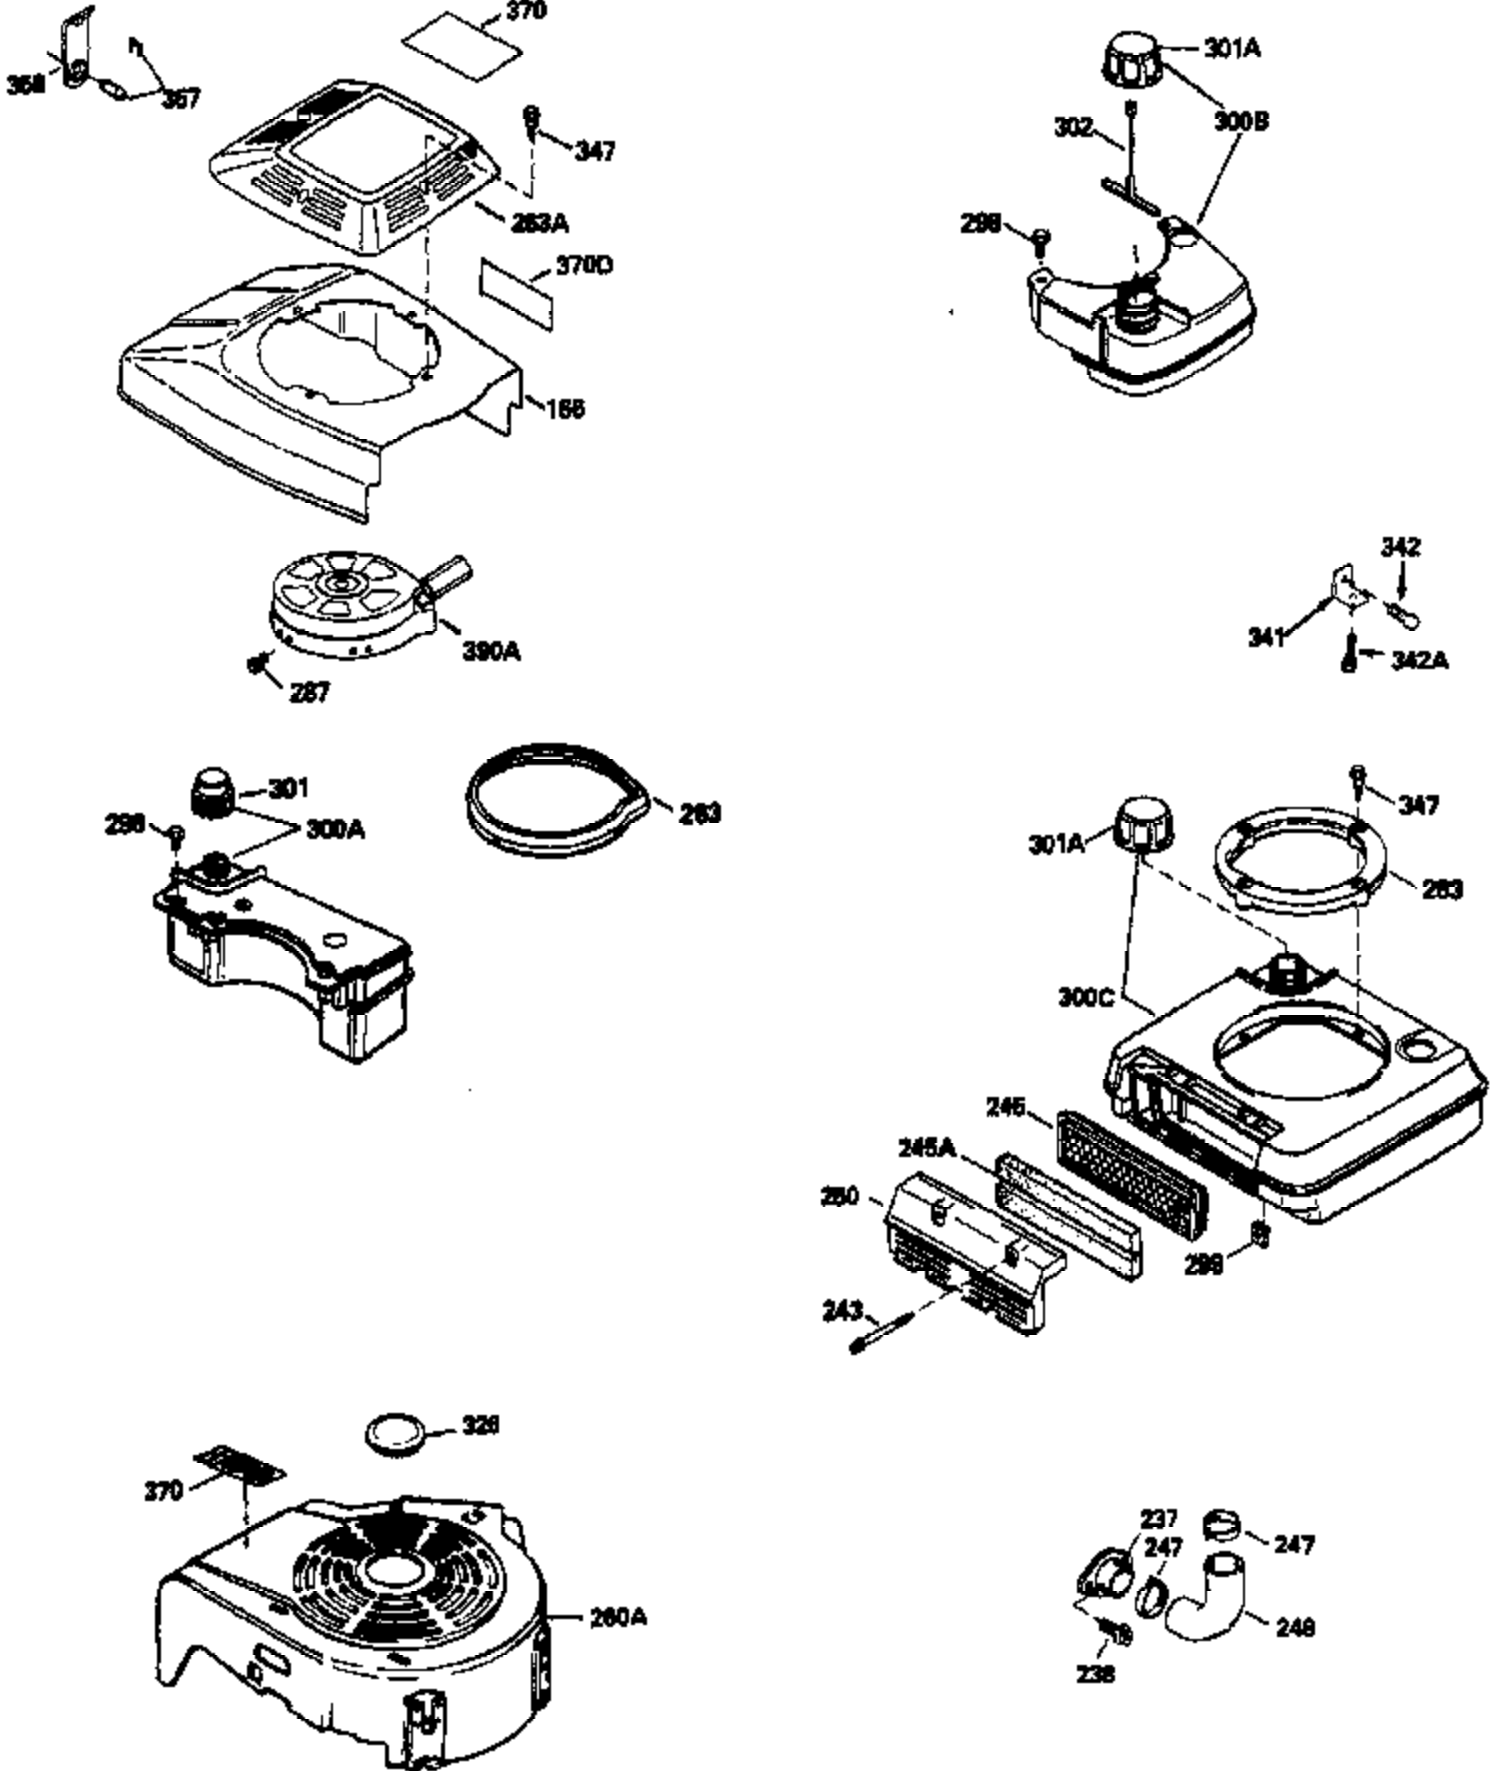

ILLUSTRATION SHOWS TYPICAL PARTS ONLY. ORDER BY PART NUMBER. PARTS NOT LISTED ARE SUPPLIED BY OEM.

VIEW 2 OF 3

Ref #	Part Number	Qty	Description
238	650806	2	Screw, 10-32 x 5/8"
245	34340	1	Air Cleaner Filter
250	34341B	1	Air Cleaner Cover
287	650884	2	Screw, 8-32 x 1/2"
301	35355	1	Fuel Cap
370	34346	1	Instruction Decal