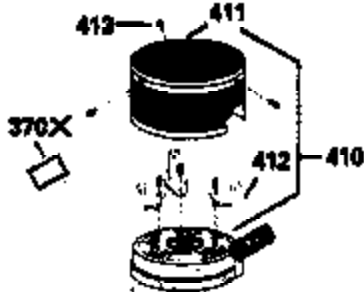

ILLUSTRATION SHOWS TYPICAL PARTS ONLY. ORDER BY PART NUMBER. PARTS NOT LISTED ARE SUPPLIED BY OEM.

VIEW 3 OF 3

Ref #	Part Number	Qty	Description
19	31361	1	Extension Spring
53	31745	1	Tang Washer
54	31787	1	Thrust Washer
55	35667	1	PTO Shaft
56	31746	1	Left Hand Worm Gear
57	31749	1	Retaining Ring
58	31744	1	Oil Seal
59	31747	1	Washer
69	35261	1	* Mounting Flange Gasket
87	650492	1	Screw, 1/4-20 x 2-1/4"
182	6201	2	Screw, 1/4-28 x 7/8"
185	31384A	1	Intake Pipe (Incl. 224)
186	34358	1	Governor Link
223	650451	2	Screw, 1/4-20 x 1"
238	650806	2	Screw, 10-32 x 5/8"
239	34338	1	* Air Cleaner Gasket
245	34340	1	Air Cleaner Filter
250	34341B	1	Air Cleaner Cover
260	36227	1	Blower Housing
276	33753	1	Locking Plate
277	650795	2	Screw, 1/4-20 x 2-1/4"
318	35587	1	Wire Seal
322	34977	1	Connector Body
322A	610921	1	Connector Body
395	35709	1	Electric Starter Motor (12 Volt)