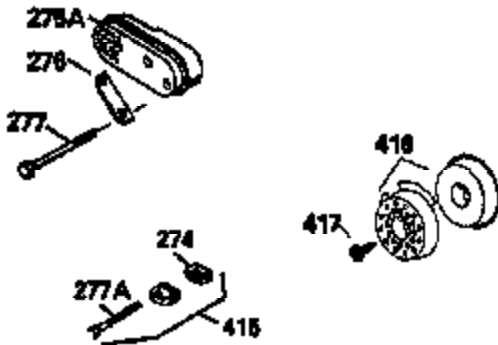

ILLUSTRATION SHOWS TYPICAL PARTS ONLY. ORDER BY PART NUMBER. PARTS NOT LISTED ARE SUPPLIED BY OEM.

VIEW 3 OF 3

Ref #	Part Number	Qty	Description
19	31361	1	Extension Spring
53	31745	1	Tang Washer
54	31787	1	Thrust Washer
55	35667	1	PTO Shaft
56	31746	1	Left Hand Worm Gear
57	31749	1	Retaining Ring
58	31744	1	Oil Seal
59	31747	1	Washer
69	35261	1	* Mounting Flange Gasket
87	650492	1	Screw, 1/4-20 x 2-1/4"
182	6201	2	Screw, 1/4-28 x 7/8"
185	31384A	1	Intake Pipe (Incl. 224)
186	34358	1	Governor Link
223	650451	2	Screw, 1/4-20 x 1"
238	650806	2	Screw, 10-32 x 5/8"
239	34338	1	* Air Cleaner Gasket
245	34340	1	Air Cleaner Filter
250	34341B	1	Air Cleaner Cover
260	36227	1	Blower Housing
276	33753	1	Locking Plate
277	650795	2	Screw, 1/4-20 x 2-1/4"
318	35587	1	Wire Seal
322	34977	1	Connector Body
322A	610921	1	Connector Body
395	35709	1	Electric Starter Motor (12 Volt)