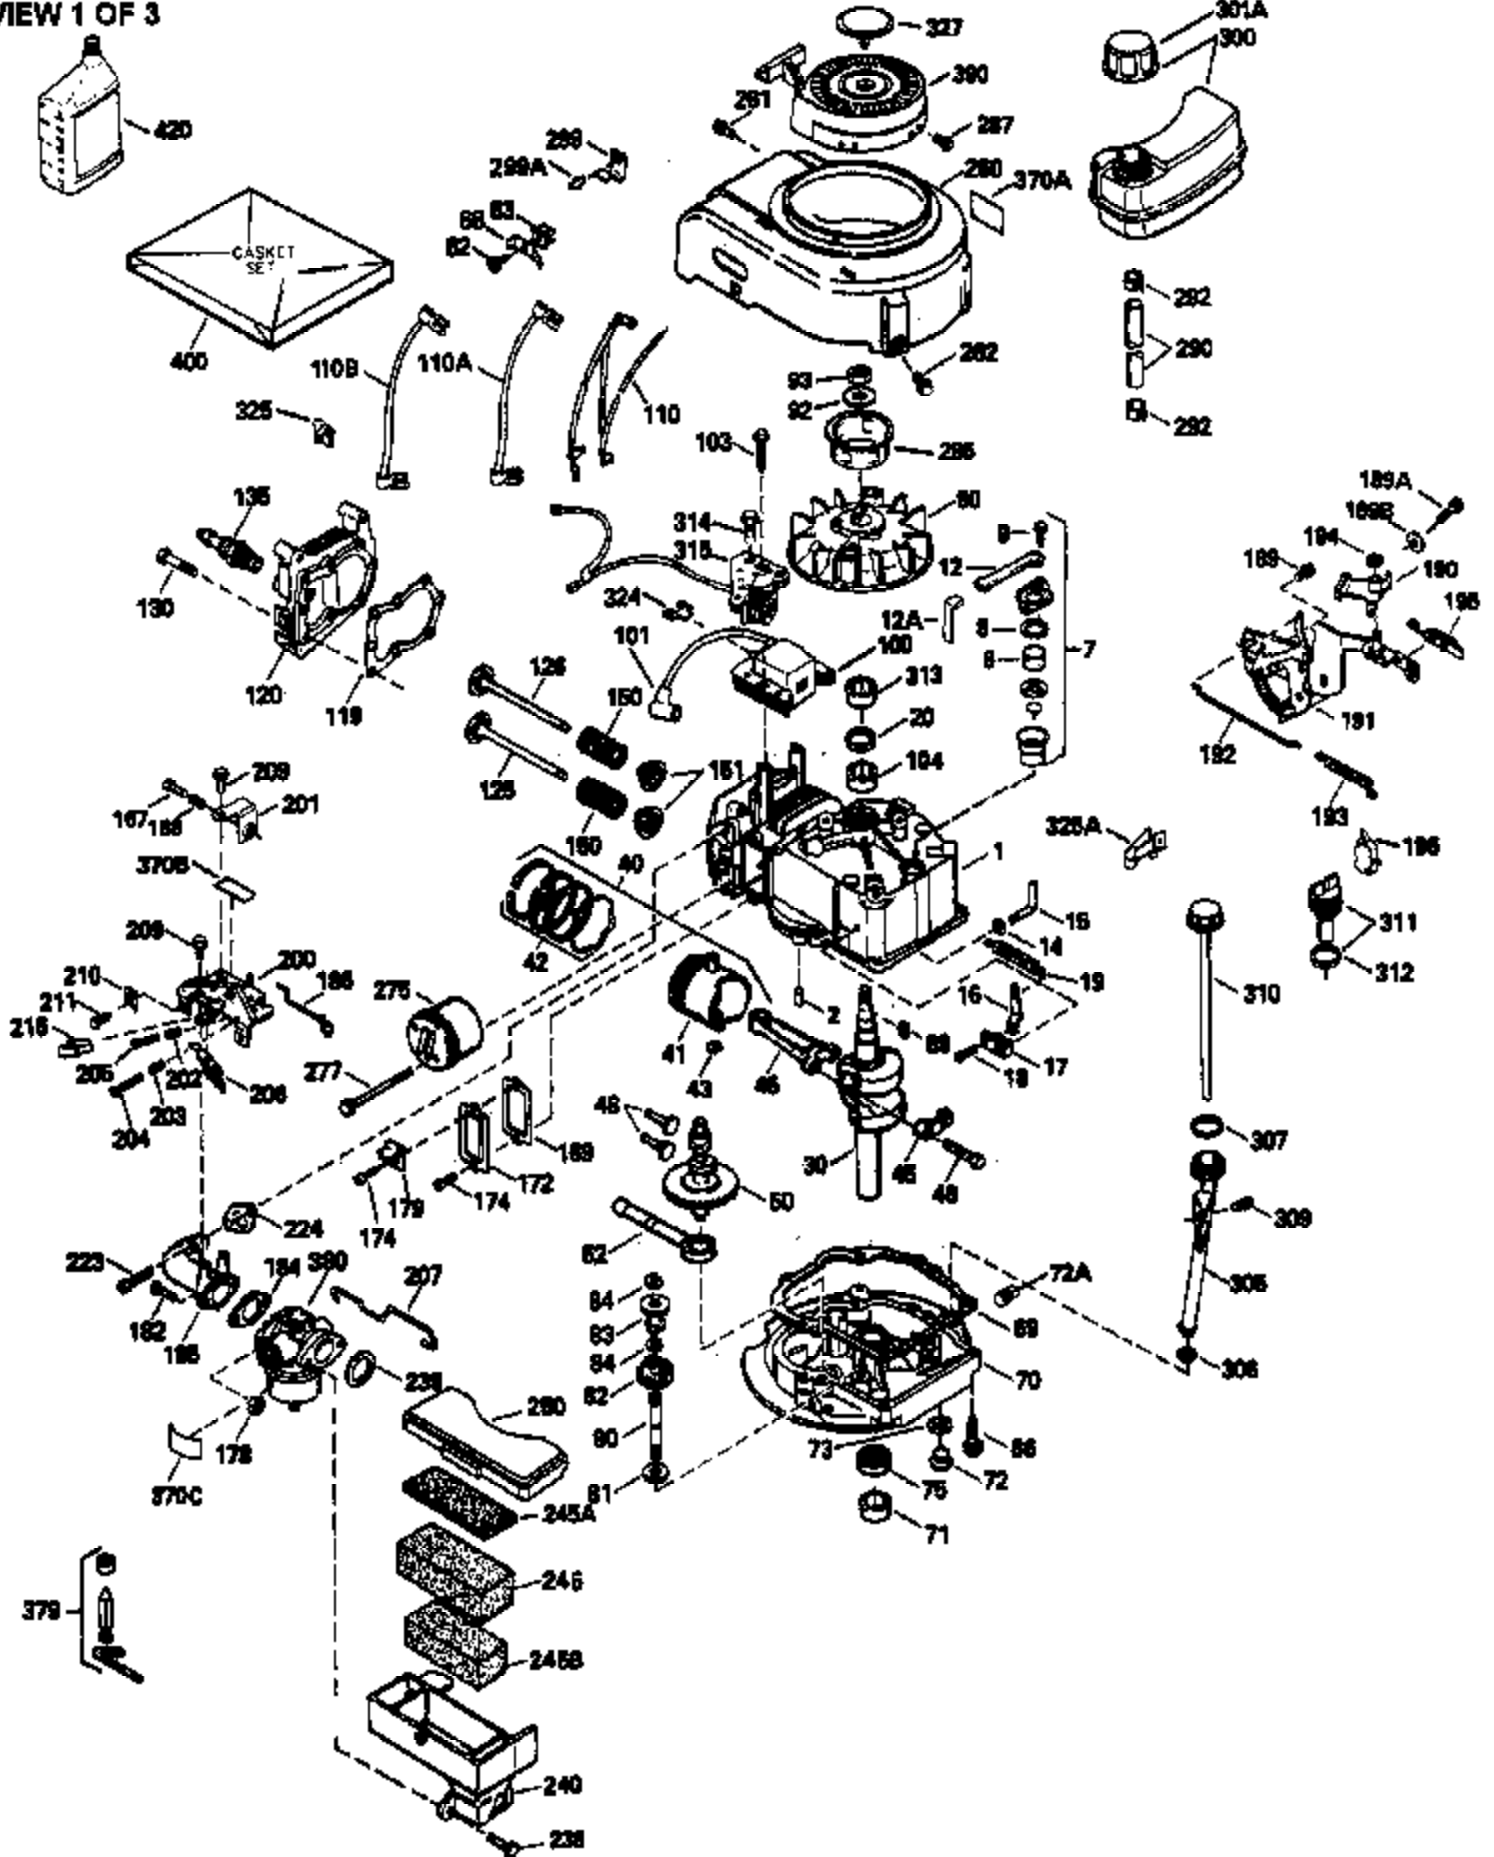

ILLUSTRATION SHOWS TYPICAL PARTS ONLY. ORDER BY PART NUMBER. PARTS NOT LISTED ARE SUPPLIED BY OEM.

VIEW 1 OF 3

Engine Parts List #1

Ref #	Part Number	Qty	Description
1	33968B	1	Cylinder (Incl. 2 & 20)
2	26727	2	Dowel Pin
6	33734	1	Breather Element
7	34214A	1	Breather Ass'y. (Incl. 6, 8, 9 & 12)
8	33735	1	* Breather Gasket
9	30200	2	Screw, 10-24 x 9/16"
12	33886	1	Breather Tube
14	28277	1	Washer
15	31513	1	Governor Rod
16	31383A	1	Governor Lever
17	31335	1	Governor Lever Clamp
18	650548	1	Screw, 8-32 x 5/16"
19	31361	1	Extension Spring
20	32600	1	Oil Seal
30	34759A	1	Crankshaft
40	34535	1	Piston, Pin & Ring Set (Std.)
40	34536	1	Piston, Pin & Ring Set (.010" OS)
40	34537	1	Piston, Pin & Ring Set (.020" OS)
41	33562B	1	Piston & Pin Ass'y. (Std.) (Incl. 43)
41	33563B	1	Piston & Pin Ass'y. (.010" OS) (Incl. 43)
41	33564B	1	Piston & Pin Ass'y. (.020" OS) (Incl. 43)
42	33567	1	Ring Set (Std.)
42	33568	1	Ring Set (.010" OS)
42	33569	1	Ring Set (.020" OS)
43	20381	2	Piston Pin Retaining Ring
45	30963B	1	Connecting Rod Ass'y. (Incl. 46)
46	32610A	2	Connecting Rod Bolt
48	27241	2	Valve Lifter
50	35992	1	Camshaft (MCR)
52	29914	1	Oil Pump Ass'y.
69	35261	1	* Mounting Flange Gasket
70	33521D	1	Mounting Flange (Incl. 58,72,75 & 80)
72	30572	1	Oil Drain Plug
75	27897	1	Oil Seal
80	30574A	1	Governor Shaft
81	30590A	1	Washer
82	30591	1	Governor Gear Ass'y.(Incl. 81)
83	30588A	1	Governor Spool
84	29193	2	Retaining Ring
86	650488	5	Screw, 1/4-20 x 1-1/4"
89	611004	1	Flywheel Key
90	611044	1	Flywheel
92	650815	1	Belleville Washer
93	650816	1	Flywheel Nut
100	34443A	1	Solid State Ignition
101	610118	1	Spark Plug Cover
103	650814	2	Screw, Torx T-15, 10-24 x 1"
110A	35356	1	Ground Wire
110	611165	1	Ground Wire
119	33554A	1	* Cylinder Head Gasket
120	34342	1	Cylinder Head
125	29315C	1	Exhaust Valve (1/32" OS) (Incl. 151)
125	29313C	1	Exhaust Valve (Std.) (Incl. 151)
126	29314B	1	Intake Valve (Std.) (Incl. 151)
126	29315C	1	Intake Valve (1/32" OS) (Incl. 151)
130	6021A	8	Screw, 5/16-18 x 1-1/2"
135	35395	1	Resistor Spark Plug (RJ19LM)
150	31672	2	Valve Spring