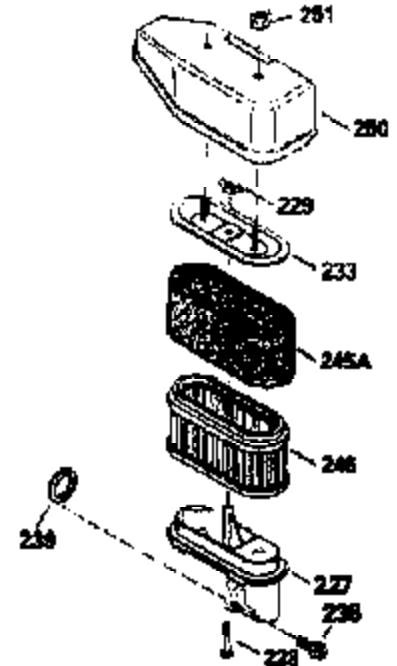

ILLUSTRATION SHOWS TYPICAL PARTS ONLY. ORDER BY PART NUMBER. PARTS NOT LISTED ARE SUPPLIED BY OEM.

VIEW 3 OF 3

Ref #	Part Number	Qty	Description
19	31361	1	Extension Spring
53	31745	1	Tang Washer
54	31787	1	Thrust Washer
55	35667	1	PTO Shaft
56	31746	1	Left Hand Worm Gear
57	31749	1	Retaining Ring
58	31744	1	Oil Seal
59	31747	1	Washer
69	35261	1	* Mounting Flange Gasket
87	650492	1	Screw, 1/4-20 x 2-1/4"
182	6201	2	Screw, 1/4-28 x 7/8"
185	31384A	1	Intake Pipe (Incl. 224)
186	34358	1	Governor Link
223	650451	2	Screw, 1/4-20 x 1"
238	650806	2	Screw, 10-32 x 5/8"
239	34338	1	* Air Cleaner Gasket
245	34340	1	Air Cleaner Filter
250	34341B	1	Air Cleaner Cover
260	36227	1	Blower Housing
276	33753	1	Locking Plate
277	650795	2	Screw, 1/4-20 x 2-1/4"
318	35587	1	Wire Seal
322	34977	1	Connector Body
322A	610921	1	Connector Body
395	35709	1	Electric Starter Motor (12 Volt)