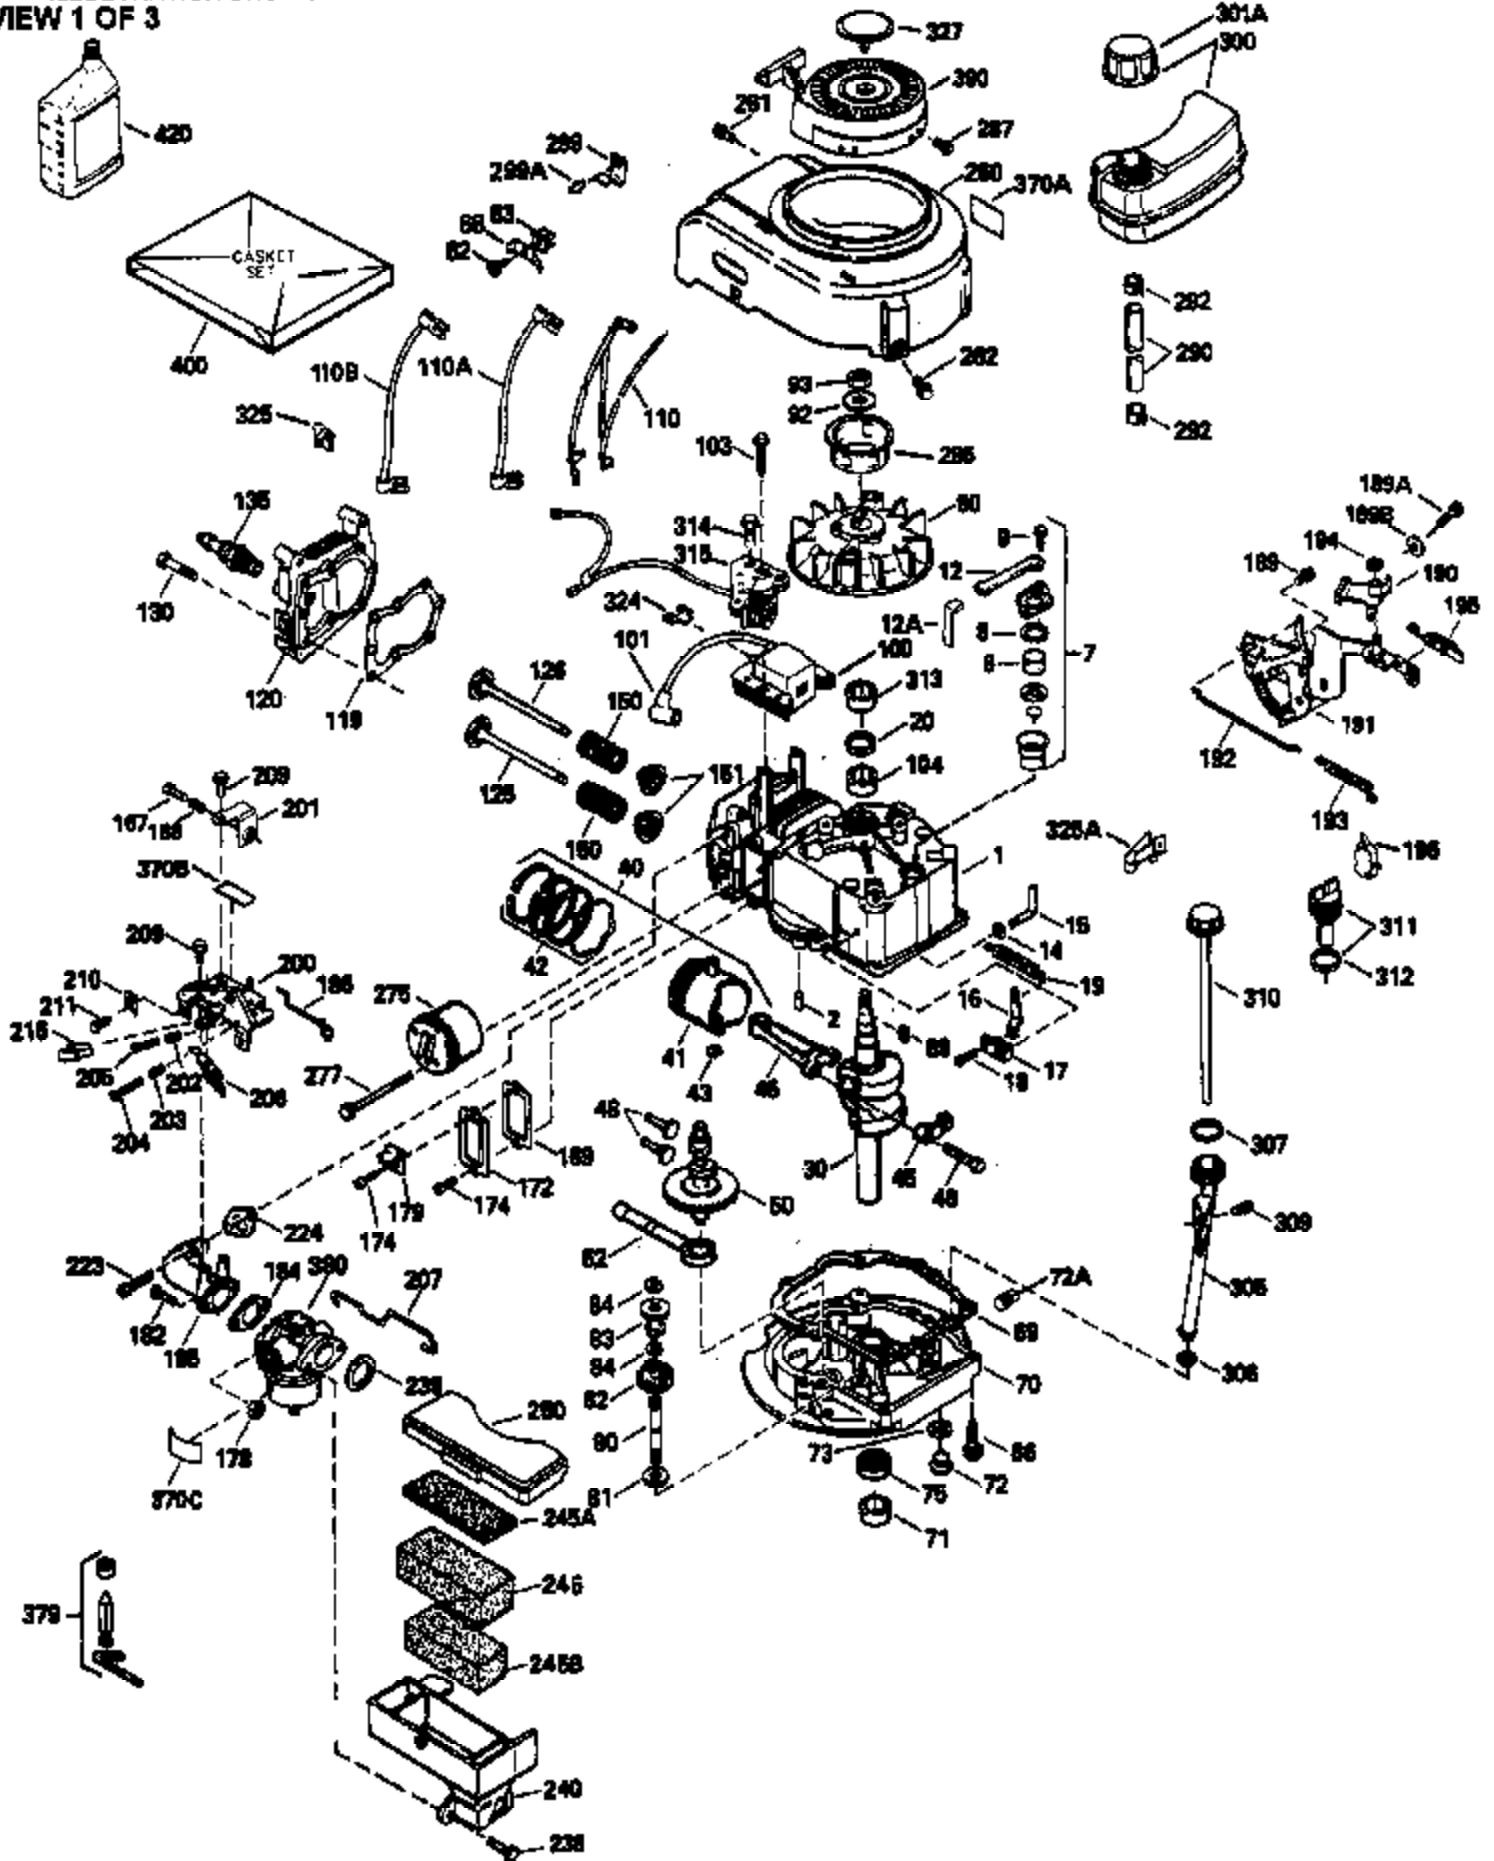

ILLUSTRATION SHOWS TYPICAL PARTS ONLY. ORDER BY PART NUMBER. PARTS NOT LISTED ARE SUPPLIED BY OEM.

VIEW 1 OF 3

Engine Parts List #1

Ref #	Part Number	Qty	Description
1	33968B	1	Cylinder (Incl. 2 & 20)
2	26727	2	Dowel Pin
6	33734	1	Breather Element
7	34214A	1	Breather Ass'y. (Incl.6,8,9,12 & 12B)
8	33735	1	* Breather Gasket
9	30200	2	Screw, 10-24 x 9/16"
12B	34695	1	Breather Tube Elbow
12	33886	1	Breather Tube
14	28277	1	Washer
15	30589	1	Governor Rod (Incl. 14)
16	31383A	1	Governor Lever
17	31335	1	Governor Lever Clamp
18	650548	1	Screw, 8-32 x 5/16"
19	31361	1	Extension Spring
20	32600	1	Oil Seal
30	35996	1	Crankshaft
40	34535	1	Piston, Pin & Ring Set (Std.)
40	34536	1	Piston, Pin & Ring Set (.010" OS)
40	34537	1	Piston, Pin & Ring Set (.020" OS)
41	33562B	1	Piston & Pin Ass'y. (Std.) (Incl. 43)
41	33563B	1	Piston & Pin Ass'y. (.010" OS) (Incl. 43)
41	33564B	1	Piston & Pin Ass'y. (.020" OS) (Incl. 43)
42	33567	1	Ring Set (Std.)
42	33568	1	Ring Set (.010" OS)
42	33569	1	Ring Set (.020" OS)
43	20381	2	Piston Pin Retaining Ring
45	30963B	1	Connecting Rod Ass'y. (Incl. 46)
46	32610A	2	Connecting Rod Bolt
48	27241	2	Valve Lifter
50	33148A	1	Camshaft
52	29914	1	Oil Pump Ass'y.
69	35261	1	* Mounting Flange Gasket
70	34311C	1	Mounting Flange (Incl. 72, 75 & 80)
72	30572	1	Oil Drain Plug
73	28833	1	Drain Plug Gasket
75	27897	1	Oil Seal
80	30574A	1	Governor Shaft
81	30590A	1	Washer
82	30591	1	Governor Gear Ass'y. (Incl. 81)
83	30588A	1	Governor Spool
84	29193	2	Retaining Ring
86	650488	6	Screw, 1/4-20 x 1-1/4"
89	611004	1	Flywheel Key
90	611112	1	Flywheel
92	650815	1	Belleville Washer
93	650816	1	Flywheel Nut
100	34443A	1	Solid State Ignition
101	610118	1	Spark Plug Cover
103	650814	2	Screw, Torx T-15, 10-24 x 1"
110	34961	1	Ground Wire
119	33554A	1	* Cylinder Head Gasket
120	34342	1	Cylinder Head
125	29313C	1	Exhaust Valve (Std.) (Incl. 151)
125	29315C	1	Exhaust Valve (1/32" OS) (Incl. 151)
126	29314B	1	Intake Valve (Std.) (Incl. 151)
126	29315C	1	Intake Valve (1/32" OS) (Incl. 151)
130	6021A	8	Screw, 5/16-18 x 1-1/2"
135	35395	1	Resistor Spark Plug (RJ19LM)