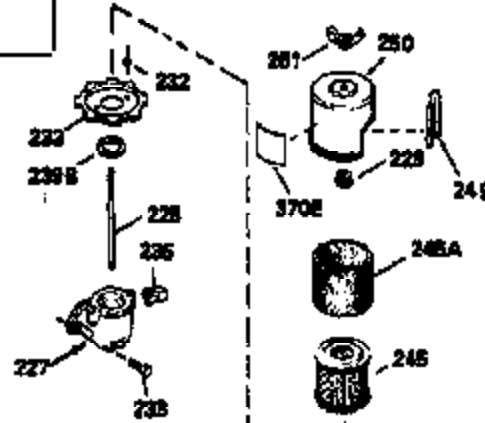

ILLUSTRATION SHOWS TYPICAL PARTS ONLY. ORDER BY PART NUMBER. PARTS NOT LISTED ARE SUPPLIED BY OEM.

VIEW 2 OF 3

Ref #	Part Number	Qty	Description
12B	34695	1	Breather Tube Elbow
238	650932	2	Screw, 10-32 x 49/64"
245	35066	1	Air Cleaner Filter
250	35065	1	Air Cleaner Cover
287	650884	2	Screw, 8-32 x 1/2"
298	28763	3	Screw, 10-32 x 35/64"
301	35355	1	Fuel Cap
370	35167	1	Instruction Decal

ILLUSTRATION SHOWS TYPICAL PARTS ONLY. ORDER BY PART NUMBER. PARTS NOT LISTED ARE SUPPLIED BY OEM.

VIEW 3 OF 3

Ref #	Part Number	Qty	Description
12B	34695	1	Breather Tube Elbow
19	31361	1	Extension Spring
69	35261	1	* Mounting Flange Gasket
182	6201	2	Screw, 1/4-28 x 7/8"
185	31384A	1	Intake Pipe (Incl. 224)
186	35358	1	Governor Link
223	650451	2	Screw, 1/4-20 x 1"
238	650932	2	Screw, 10-32 x 49/64"
239	34338	1	* Air Cleaner Gasket
241	35797	1	Air Cleaner Collar
245	35066	1	Air Cleaner Filter
250	35065	1	Air Cleaner Cover
260	35393	1	Blower Housing
277	650795	2	Screw, 1/4-20 x 2-1/4"