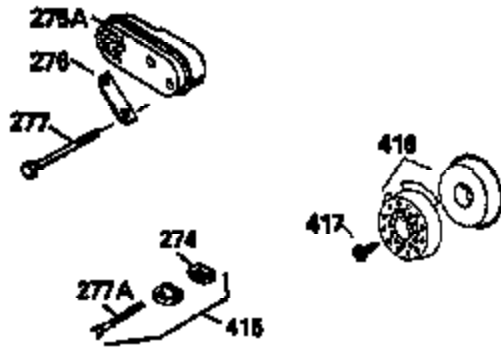

ILLUSTRATION SHOWS TYPICAL PARTS ONLY. ORDER BY PART NUMBER. PARTS NOT LISTED ARE SUPPLIED BY OEM.

VIEW 3 OF 3

Ref #	Part Number	Qty	Description
12B	34695	1	Breather Tube Elbow
19	31361	1	Extension Spring
69	35261	1	* Mounting Flange Gasket
182	6201	2	Screw, 1/4-28 x 7/8"
185	31384A	1	Intake Pipe (Incl. 224)
186	35358	1	Governor Link
223	650451	2	Screw, 1/4-20 x 1"
238	650932	2	Screw, 10-32 x 49/64"
239	34338	1	* Air Cleaner Gasket
241	35797	1	Air Cleaner Collar
245	35066	1	Air Cleaner Filter
250	35065	1	Air Cleaner Cover
260	35393	1	Blower Housing
277	650795	2	Screw, 1/4-20 x 2-1/4"