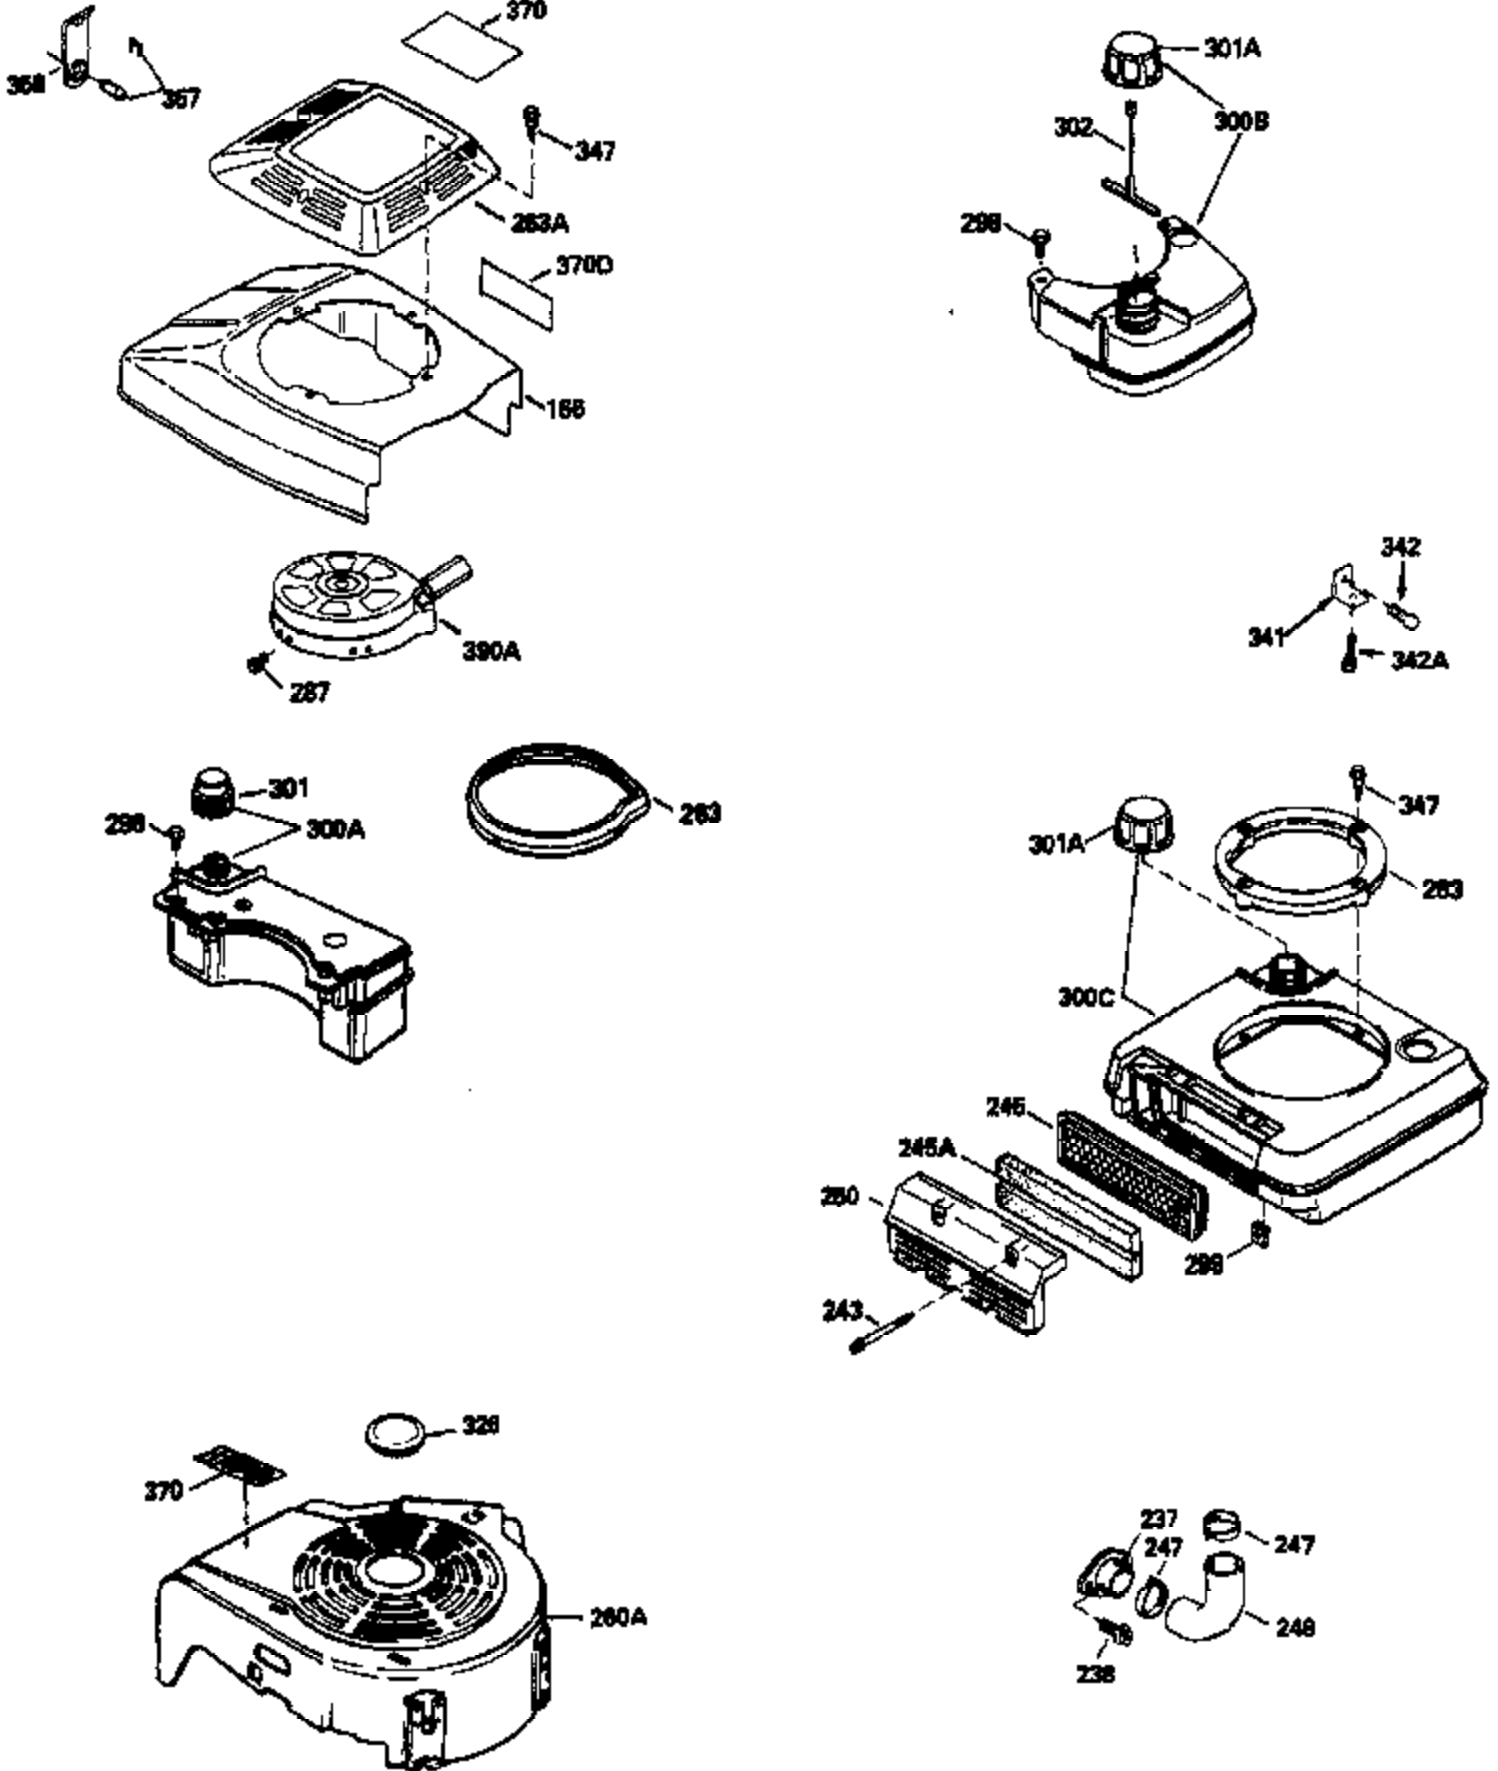

ILLUSTRATION SHOWS TYPICAL PARTS ONLY. ORDER BY PART NUMBER. PARTS NOT LISTED ARE SUPPLIED BY OEM.

VIEW 2 OF 3

Ref #	Part Number	Qty	Description
12B	34695	1	Breather Tube Elbow
238	650932	2	Screw, 10-32 x 49/64"
245	35066	1	Air Cleaner Filter
250	35065	1	Air Cleaner Cover
287	650884	2	Screw, 8-32 x 1/2"
298	28763	3	Screw, 10-32 x 35/64"
301	35355	1	Fuel Cap
370	35167	1	Instruction Decal