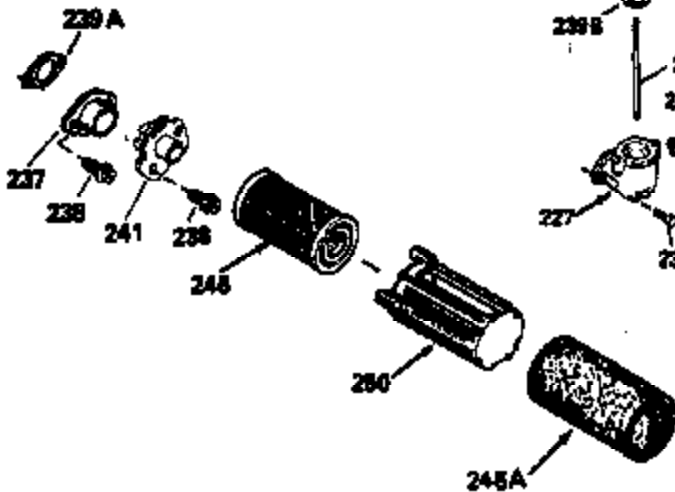

ILLUSTRATION SHOWS TYPICAL PARTS ONLY. ORDER BY PART NUMBER. PARTS NOT LISTED ARE SUPPLIED BY OEM.

VIEW 3 OF 3

Ref #	Part Number	Qty	Description
12B	34695	1	Breather Tube Elbow
19	31361	1	Extension Spring
69	35261	1	* Mounting Flange Gasket
182	6201	2	Screw, 1/4-28 x 7/8"
185	31384A	1	Intake Pipe (Incl. 224)
186	35358	1	Governor Link
223	650451	2	Screw, 1/4-20 x 1"
238	650932	2	Screw, 10-32 x 49/64"
239	34338	1	* Air Cleaner Gasket
241	35797	1	Air Cleaner Collar
245	35066	1	Air Cleaner Filter
250	35065	1	Air Cleaner Cover
260	35393	1	Blower Housing
277	650795	2	Screw, 1/4-20 x 2-1/4"