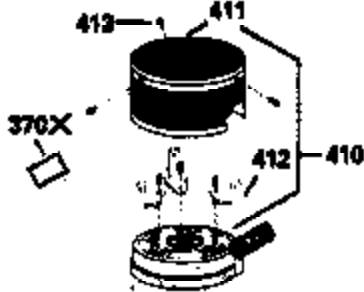

ILLUSTRATION SHOWS TYPICAL PARTS ONLY. ORDER BY PART NUMBER. PARTS NOT LISTED ARE SUPPLIED BY OEM.

VIEW 3 OF 3

Ref #	Part Number	Qty	Description
12B	34695	1	Breather Tube Elbow
19	31361	1	Extension Spring
69	35261	1	* Mounting Flange Gasket
182	6201	2	Screw, 1/4-28 x 7/8"
185	31384A	1	Intake Pipe (Incl. 224)
186	35358	1	Governor Link
223	650451	2	Screw, 1/4-20 x 1"
238	650932	2	Screw, 10-32 x 49/64"
239	34338	1	* Air Cleaner Gasket
241	35797	1	Air Cleaner Collar
245	35066	1	Air Cleaner Filter
250	35065	1	Air Cleaner Cover
260	35393	1	Blower Housing
277	650795	2	Screw, 1/4-20 x 2-1/4"