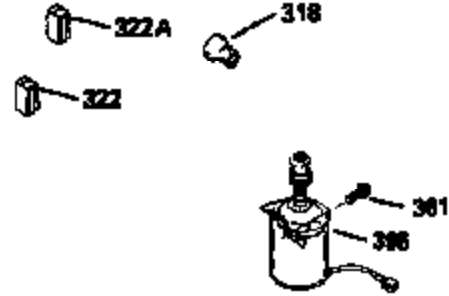

ILLUSTRATION SHOWS TYPICAL PARTS ONLY. ORDER BY PART NUMBER. PARTS NOT LISTED ARE SUPPLIED BY OEM.

VIEW 3 OF 3

Ref #	Part Number	Qty	Description
12B	34695	1	Breather Tube Elbow
19	31361	1	Extension Spring
69	35261	1	* Mounting Flange Gasket
182	6201	2	Screw, 1/4-28 x 7/8"
185	31384A	1	Intake Pipe (Incl. 224)
186	35358	1	Governor Link
223	650451	2	Screw, 1/4-20 x 1"
238	650932	2	Screw, 10-32 x 49/64"
239	34338	1	* Air Cleaner Gasket
241	35797	1	Air Cleaner Collar
245	35066	1	Air Cleaner Filter
250	35065	1	Air Cleaner Cover
260	35393	1	Blower Housing
277	650795	2	Screw, 1/4-20 x 2-1/4"