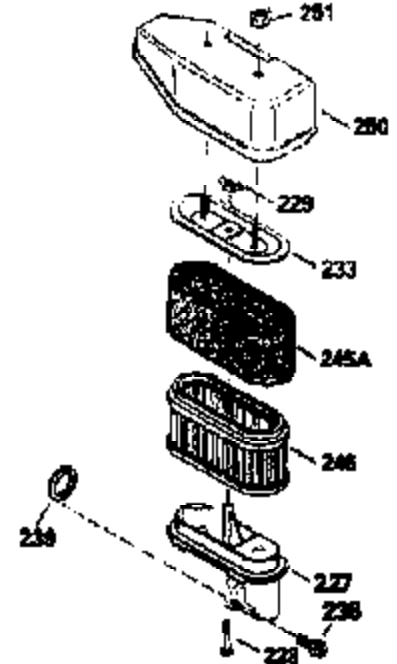

ILLUSTRATION SHOWS TYPICAL PARTS ONLY. ORDER BY PART NUMBER. PARTS NOT LISTED ARE SUPPLIED BY OEM.

VIEW 3 OF 3

Ref #	Part Number	Qty	Description
12B	34695	1	Breather Tube Elbow
19	31361	1	Extension Spring
69	35261	1	* Mounting Flange Gasket
182	6201	2	Screw, 1/4-28 x 7/8"
185	31384A	1	Intake Pipe (Incl. 224)
186	35358	1	Governor Link
223	650451	2	Screw, 1/4-20 x 1"
238	650932	2	Screw, 10-32 x 49/64"
239	34338	1	* Air Cleaner Gasket
241	35797	1	Air Cleaner Collar
245	35066	1	Air Cleaner Filter
250	35065	1	Air Cleaner Cover
260	35393	1	Blower Housing
277	650795	2	Screw, 1/4-20 x 2-1/4"