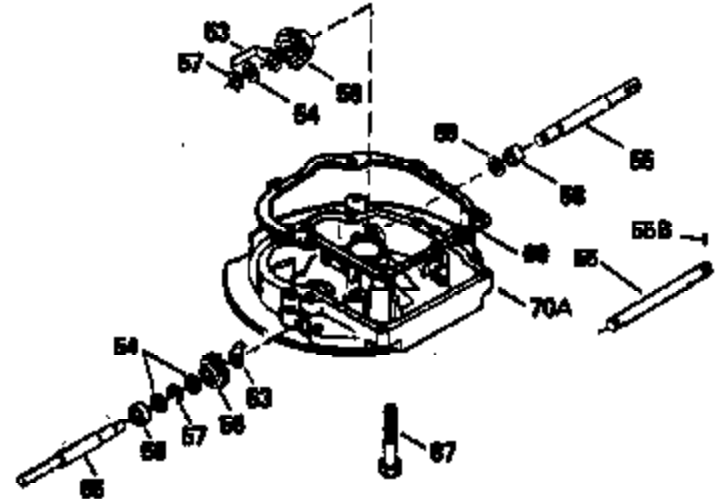

ILLUSTRATION SHOWS TYPICAL PARTS ONLY. ORDER BY PART NUMBER. PARTS NOT LISTED ARE SUPPLIED BY OEM.

VIEW 3 OF 3

Ref #	Part Number	Qty	Description
12B	34695	1	Breather Tube Elbow
19	31361	1	Extension Spring
69	35261	1	* Mounting Flange Gasket
182	6201	2	Screw, 1/4-28 x 7/8"
185	31384A	1	Intake Pipe (Incl. 224)
186	35358	1	Governor Link
223	650451	2	Screw, 1/4-20 x 1"
238	650932	2	Screw, 10-32 x 49/64"
239	34338	1	* Air Cleaner Gasket
241	35797	1	Air Cleaner Collar
245	35066	1	Air Cleaner Filter
250	35065	1	Air Cleaner Cover
260	35393	1	Blower Housing
277	650795	2	Screw, 1/4-20 x 2-1/4"