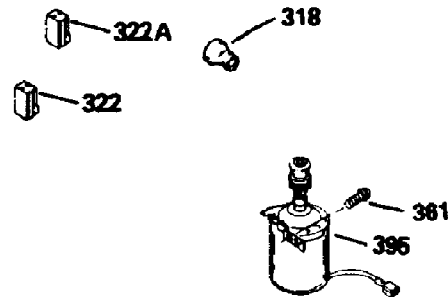

TVS105-56005  
Engine Parts List #1

Page 4 of 8

Ref #	Part Number	Qty	S/P/F	Description
310	35578	1		Dipstick
313	34080	1	/P	Spacer
327	35392	1		Starter Plug
380	632078A	1	S/P	Carburetor (Incl. 184)
390	590686	1	S/P	Rewind Starter
400	35997	1	S	* Gasket Set (Incl. items marked PK in notes) Incl. part #'s: 26756 (1), 272 34A (1), 33554A (1), 33735 (1), 34265 (1), 34338 (1), 34690A (1), 35261 (1 )
999	730278	1	/P	Summer Maintenance Kit (incl. Oil, Spark Plug, Air Cleaners (2), & Ultra-Fresh)

ILLUSTRATION SHOWS TYPICAL PARTS ONLY. ORDER BY PART NUMBER. PARTS NOT LISTED ARE SUPPLIED BY OEM.

VIEW 2 OF 3

Ref #	Part Number	Qty	S/P/F	Description
12B	34695	1		Breather Tube Elbow
238	650932	2		Screw, 10-32 x 49/64"
245	35066	1		Air Filter (Paper) (also available in Packaged Part #740095 (Qty.2))
250	35065	1		Air Filter Cover (Craftsman)
287	650884	2	S	Screw, 8-32 x 1/2"
301	35355	1	S	Fuel Cap (Red)
370	35167	1	S	Control Decal
999	730278	1	/P	Summer Maintenance Kit (incl. Oil, Spark Plug, Air Cleaners (2), & Ultra-Fresh)

ILLUSTRATION SHOWS TYPICAL PARTS ONLY. ORDER BY PART NUMBER. PARTS NOT LISTED ARE SUPPLIED BY OEM.

VIEW 3 OF 3

Ref #	Part Number	Qty	S/P/F	Description
12B	34695	1		Breather Tube Elbow
19	31361	1		Extension Spring
69	35261	1	S/P	* Mounting Flange Gasket
182	6201	2	/P	Screw, 1/4-28 x 7/8"
185	31384A	1	/P	Intake Pipe (Incl. 224)
186	34358	1		Governor Link
223	650451	2	/P	Screw, 1/4-20 x 1"
238	650932	2		Screw, 10-32 x 49/64"
239	34338	1		* Air Cleaner Gasket
241	35797	1		Air Filter Collar
245	35066	1		Air Filter (Paper) (also available in Packaged Part #740095 (Qty.2))
250	35065	1		Air Filter Cover (Craftsman)
277	650795	2		Screw, 1/4-20 x 2-1/4"
999	730278	1	/P	Summer Maintenance Kit (incl. Oil, Spark Plug, Air Cleaners (2), & Ultra-Fresh)