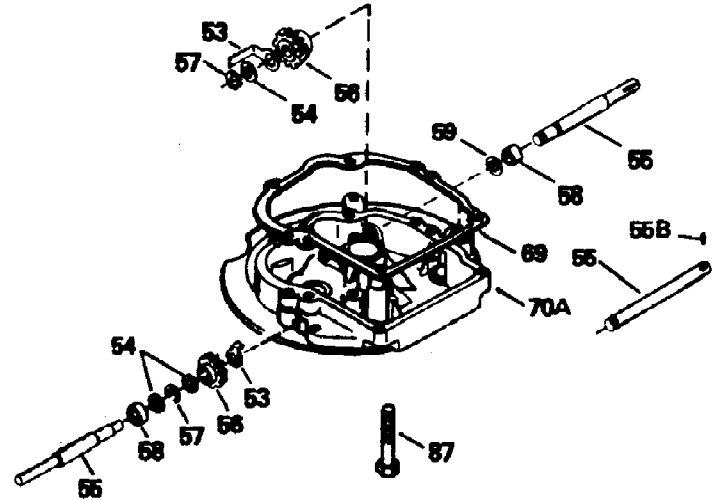

TVS105-56005  
Engine Parts List #1

Page 4 of 8

Ref #	Part Number	Qty	S/P/F	Description
310	35578	1		Dipstick
313	34080	1	/P	Spacer
327	35392	1		Starter Plug
380	632078A	1	S/P	Carburetor (Incl. 184)
390	590686	1	S/P	Rewind Starter
400	35997	1	S	* Gasket Set (Incl. items marked PK in notes) Incl. part #'s: 26756 (1), 272 34A (1), 33554A (1), 33735 (1), 34265 (1), 34338 (1), 34690A (1), 35261 (1 )
999	730278	1	/P	Summer Maintenance Kit (incl. Oil, Spark Plug, Air Cleaners (2), & Ultra-Fresh)

ILLUSTRATION SHOWS TYPICAL PARTS ONLY. ORDER BY PART NUMBER. PARTS NOT LISTED ARE SUPPLIED BY OEM.

VIEW 2 OF 3

Ref #	Part Number	Qty	S/P/F	Description
12B	34695	1		Breather Tube Elbow
238	650932	2		Screw, 10-32 x 49/64"
245	35066	1		Air Filter (Paper) (also available in Packaged Part #740095 (Qty.2))
250	35065	1		Air Filter Cover (Craftsman)
287	650884	2	S	Screw, 8-32 x 1/2"
301	35355	1	S	Fuel Cap (Red)
370	35167	1	S	Control Decal
999	730278	1	/P	Summer Maintenance Kit (incl. Oil, Spark Plug, Air Cleaners (2), & Ultra-Fresh)

ILLUSTRATION SHOWS TYPICAL PARTS ONLY. ORDER BY PART NUMBER. PARTS NOT LISTED ARE SUPPLIED BY OEM.

VIEW 3 OF 3

Ref #	Part Number	Qty	S/P/F	Description
12B	34695	1		Breather Tube Elbow
19	31361	1		Extension Spring
69	35261	1	S/P	* Mounting Flange Gasket
182	6201	2	/P	Screw, 1/4-28 x 7/8"
185	31384A	1	/P	Intake Pipe (Incl. 224)
186	34358	1		Governor Link
223	650451	2	/P	Screw, 1/4-20 x 1"
238	650932	2		Screw, 10-32 x 49/64"
239	34338	1		* Air Cleaner Gasket
241	35797	1		Air Filter Collar
245	35066	1		Air Filter (Paper) (also available in Packaged Part #740095 (Qty.2))
250	35065	1		Air Filter Cover (Craftsman)
277	650795	2		Screw, 1/4-20 x 2-1/4"
999	730278	1	/P	Summer Maintenance Kit (incl. Oil, Spark Plug, Air Cleaners (2), & Ultra-Fresh)