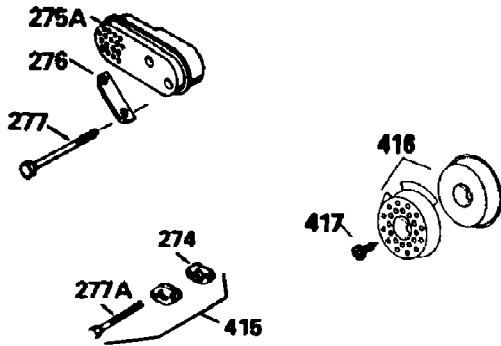

TVS105-56005  
Engine Parts List #1

Page 4 of 8

Ref #	Part Number	Qty	S/P/F	Description
310	35578	1		Dipstick
313	34080	1	/P	Spacer
327	35392	1		Starter Plug
380	632078A	1	S/P	Carburetor (Incl. 184)
390	590686	1	S/P	Rewind Starter
400	35997	1	S	* Gasket Set (Incl. items marked PK in notes) Incl. part #'s: 26756 (1), 272 34A (1), 33554A (1), 33735 (1), 34265 (1), 34338 (1), 34690A (1), 35261 (1 )
999	730278	1	/P	Summer Maintenance Kit (incl. Oil, Spark Plug, Air Cleaners (2), & Ultra-Fresh)

ILLUSTRATION SHOWS TYPICAL PARTS ONLY. ORDER BY PART NUMBER. PARTS NOT LISTED ARE SUPPLIED BY OEM.

VIEW 2 OF 3

Ref #	Part Number	Qty	S/P/F	Description
12B	34695	1		Breather Tube Elbow
238	650932	2		Screw, 10-32 x 49/64"
245	35066	1		Air Filter (Paper) (also available in Packaged Part #740095 (Qty.2))
250	35065	1		Air Filter Cover (Craftsman)
287	650884	2	S	Screw, 8-32 x 1/2"
301	35355	1	S	Fuel Cap (Red)
370	35167	1	S	Control Decal
999	730278	1	/P	Summer Maintenance Kit (incl. Oil, Spark Plug, Air Cleaners (2), & Ultra-Fresh)

ILLUSTRATION SHOWS TYPICAL PARTS ONLY. ORDER BY PART NUMBER. PARTS NOT LISTED ARE SUPPLIED BY OEM.

VIEW 3 OF 3

Ref #	Part Number	Qty	S/P/F	Description
12B	34695	1		Breather Tube Elbow
19	31361	1		Extension Spring
69	35261	1	S/P	* Mounting Flange Gasket
182	6201	2	/P	Screw, 1/4-28 x 7/8"
185	31384A	1	/P	Intake Pipe (Incl. 224)
186	34358	1		Governor Link
223	650451	2	/P	Screw, 1/4-20 x 1"
238	650932	2		Screw, 10-32 x 49/64"
239	34338	1		* Air Cleaner Gasket
241	35797	1		Air Filter Collar
245	35066	1		Air Filter (Paper) (also available in Packaged Part #740095 (Qty.2))
250	35065	1		Air Filter Cover (Craftsman)
277	650795	2		Screw, 1/4-20 x 2-1/4"
999	730278	1	/P	Summer Maintenance Kit (incl. Oil, Spark Plug, Air Cleaners (2), & Ultra-Fresh)