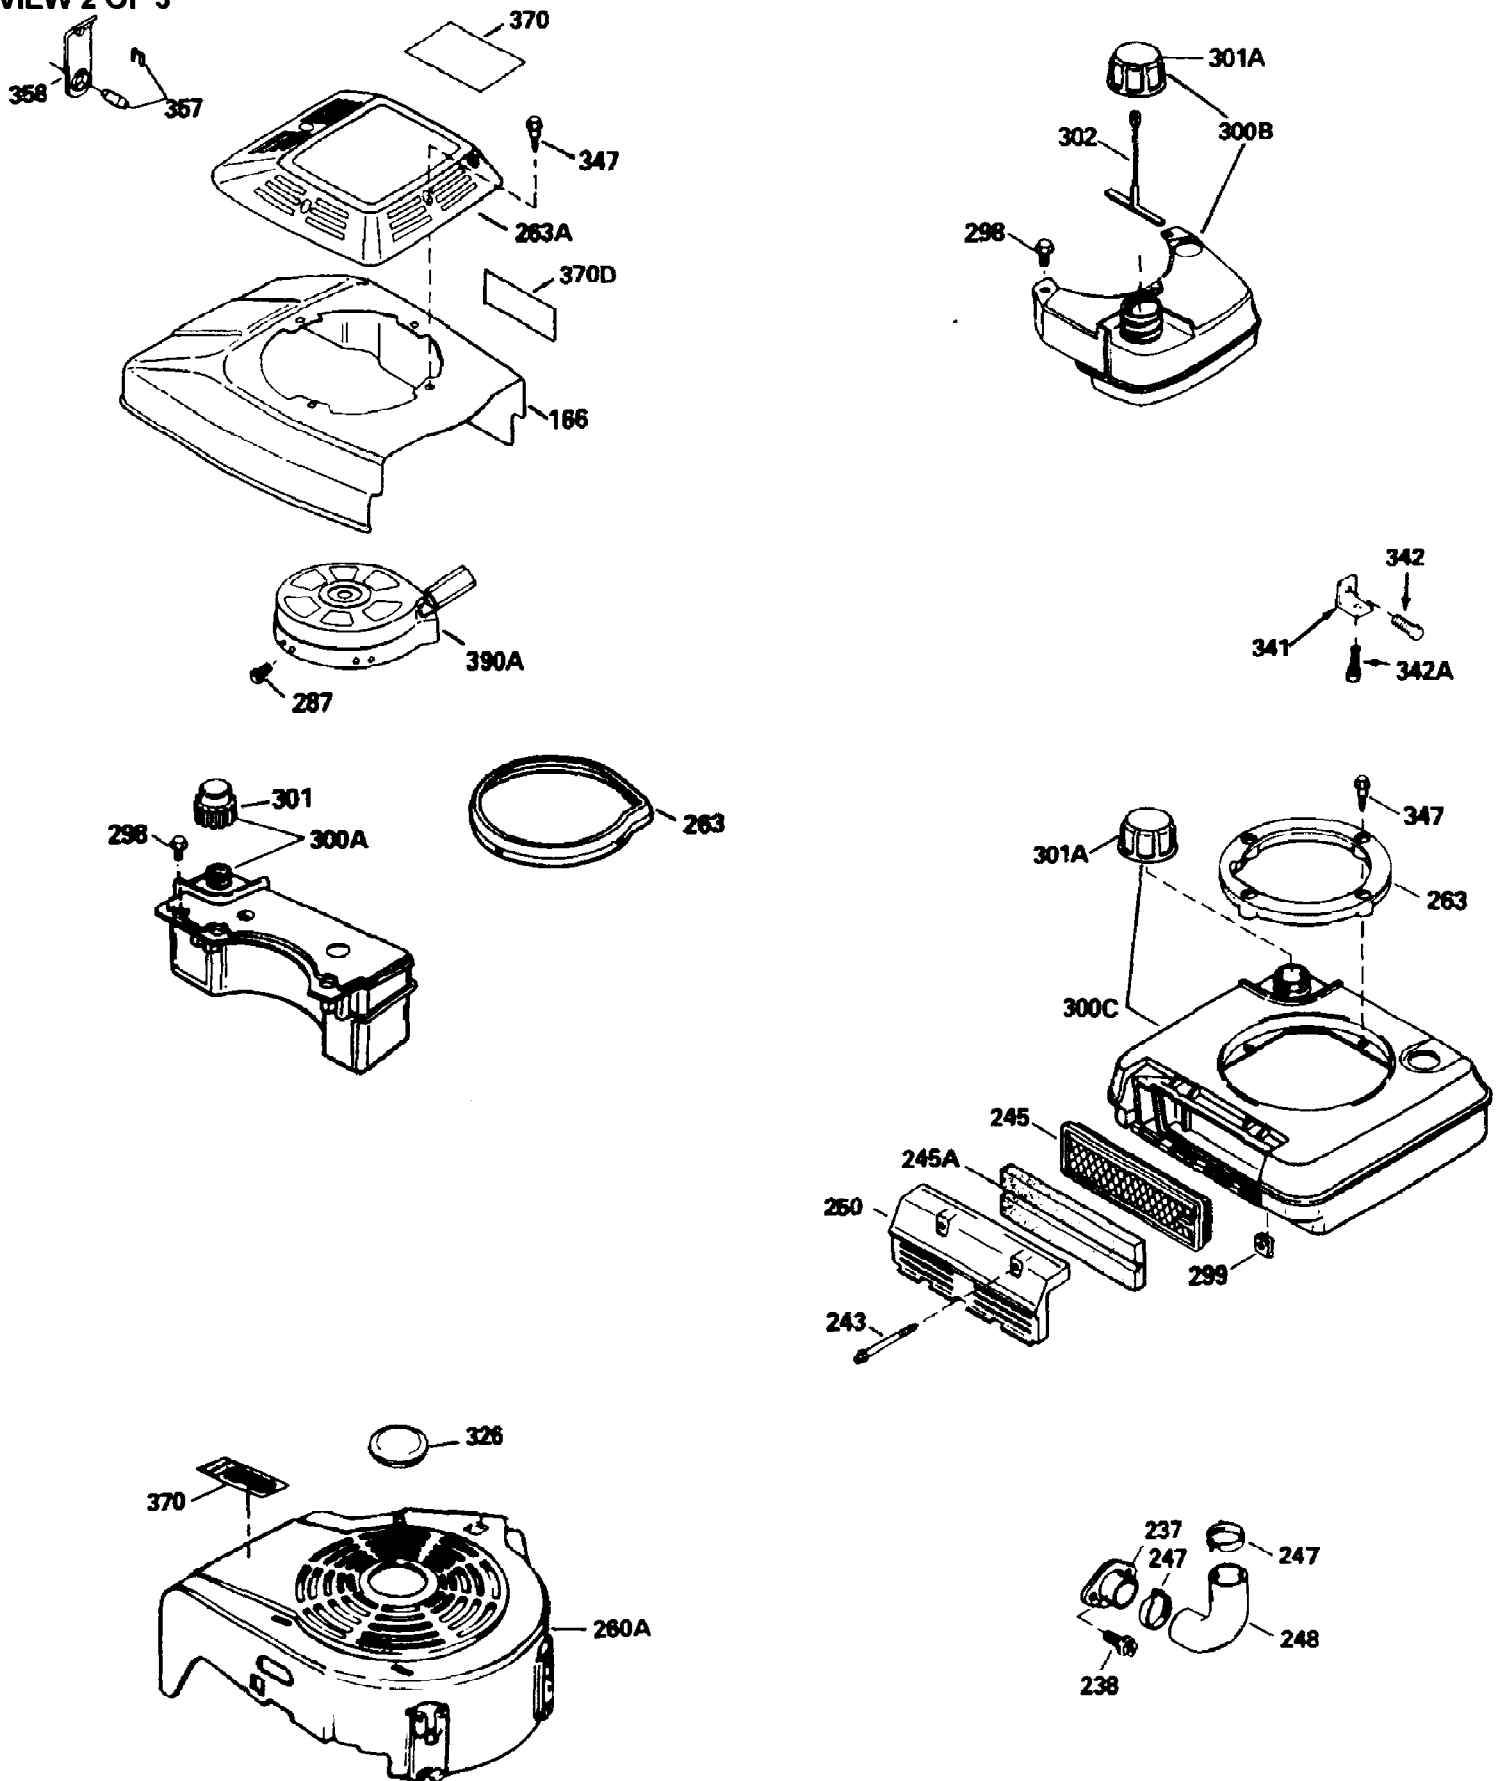

ILLUSTRATION SHOWS TYPICAL PARTS ONLY. ORDER BY PART NUMBER. PARTS NOT LISTED ARE SUPPLIED BY OEM.

VIEW 2 OF 3

Ref #	Part Number	Qty	S/P/F	Description
12B	34695	1		Breather Tube Elbow
238	650932	2		Screw, 10-32 x 49/64"
245	35066	1		Air Filter (Paper) (also available in Packaged Part #740095 (Qty.2))
250	35065	1		Air Filter Cover (Craftsman)
287	650884	2	S	Screw, 8-32 x 1/2"
301	35355	1	S	Fuel Cap (Red)
370	35167	1	S	Control Decal
999	730278	1	/P	Summer Maintenance Kit (incl. Oil, Spark Plug, Air Cleaners (2), & Ultra-Fresh)