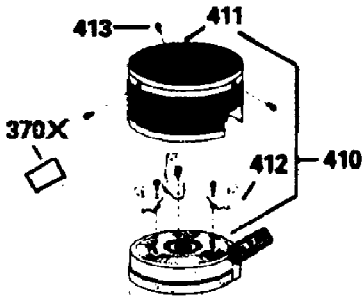

ILLUSTRATION SHOWS TYPICAL PARTS ONLY. ORDER BY PART NUMBER. PARTS NOT LISTED ARE SUPPLIED BY OEM.

VIEW 3 OF 3

Ref #	Part Number	Qty	S/P/F	Description
12B	34695	1		Breather Tube Elbow
19	31361	1		Extension Spring
69	35261	1	S/P	* Mounting Flange Gasket
182	6201	2	/P	Screw, 1/4-28 x 7/8"
185	31384A	1	/P	Intake Pipe (Incl. 224)
186	34358	1		Governor Link
223	650451	2	/P	Screw, 1/4-20 x 1"
238	650932	2		Screw, 10-32 x 49/64"
239	34338	1		* Air Cleaner Gasket
241	35797	1		Air Filter Collar
245	35066	1		Air Filter (Paper) (also available in Packaged Part #740095 (Qty.2))
250	35065	1		Air Filter Cover (Craftsman)
277	650795	2		Screw, 1/4-20 x 2-1/4"
999	730278	1	/P	Summer Maintenance Kit (incl. Oil, Spark Plug, Air Cleaners (2), & Ultra-Fresh)