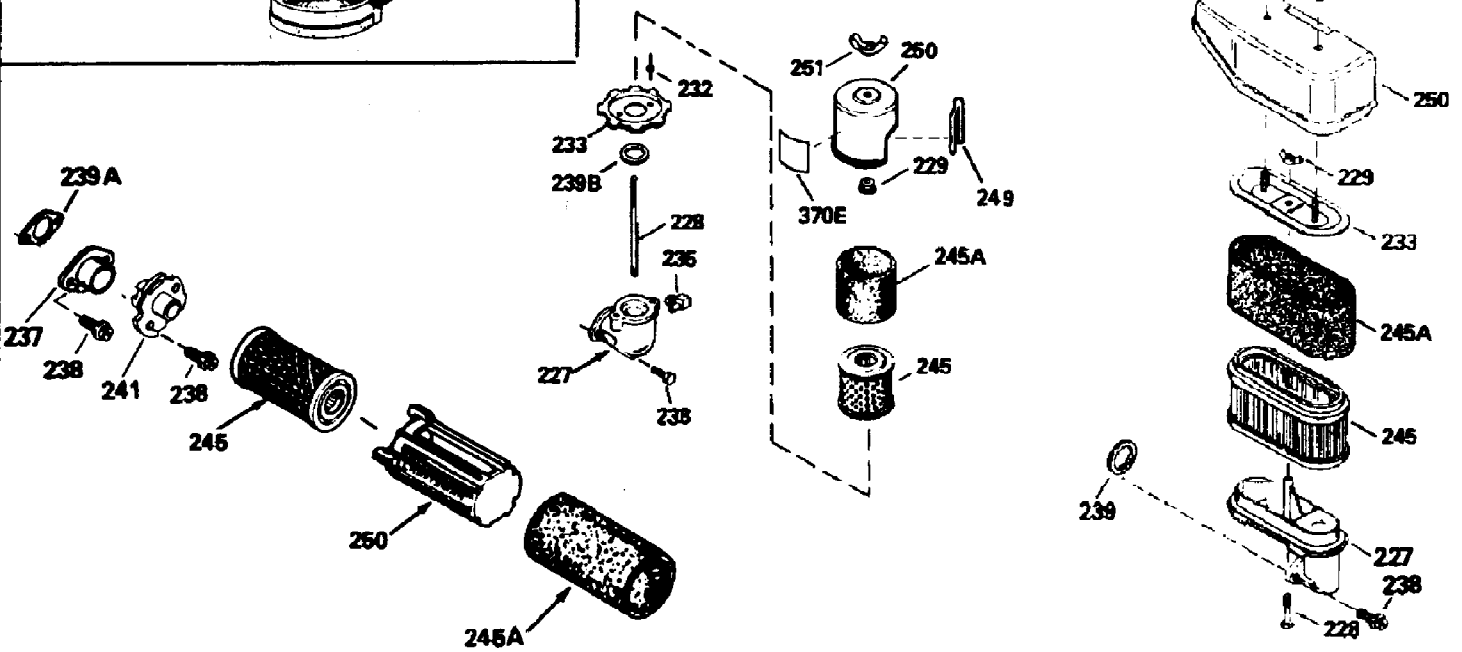

ILLUSTRATION SHOWS TYPICAL PARTS ONLY. ORDER BY PART NUMBER. PARTS NOT LISTED ARE SUPPLIED BY OEM.

VIEW 3 OF 3

Ref #	Part Number	Qty	S/P/F	Description
12B	34695	1		Breather Tube Elbow
19	31361	1		Extension Spring
69	35261	1	S/P	* Mounting Flange Gasket
182	6201	2	/P	Screw, 1/4-28 x 7/8"
185	31384A	1	/P	Intake Pipe (Incl. 224)
186	34358	1		Governor Link
223	650451	2	/P	Screw, 1/4-20 x 1"
238	650932	2		Screw, 10-32 x 49/64"
239	34338	1		* Air Cleaner Gasket
241	35797	1		Air Filter Collar
245	35066	1		Air Filter (Paper) (also available in Packaged Part #740095 (Qty.2))
250	35065	1		Air Filter Cover (Craftsman)
277	650795	2		Screw, 1/4-20 x 2-1/4"
999	730278	1	/P	Summer Maintenance Kit (incl. Oil, Spark Plug, Air Cleaners (2), & Ultra-Fresh)