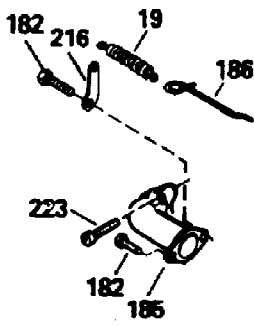

ILLUSTRATION SHOWS TYPICAL PARTS ONLY. ORDER BY PART NUMBER. PARTS NOT LISTED ARE SUPPLIED BY OEM.

VIEW 3 OF 3

Ref #	Part Number	Qty	S/P/F	Description
12B	34695	1		Breather Tube Elbow
19	31361	1		Extension Spring
69	35261	1	S/P	* Mounting Flange Gasket
182	6201	2	/P	Screw, 1/4-28 x 7/8"
185	31384A	1	/P	Intake Pipe (Incl. 224)
186	34358	1		Governor Link
223	650451	2	/P	Screw, 1/4-20 x 1"
238	650932	2		Screw, 10-32 x 49/64"
239	34338	1		* Air Cleaner Gasket
241	35797	1		Air Filter Collar
245	35066	1		Air Filter (Paper) (also available in Packaged Part #740095 (Qty.2))
250	35065	1		Air Filter Cover (Craftsman)
277	650795	2		Screw, 1/4-20 x 2-1/4"
999	730278	1	/P	Summer Maintenance Kit (incl. Oil, Spark Plug, Air Cleaners (2), & Ultra-Fresh)