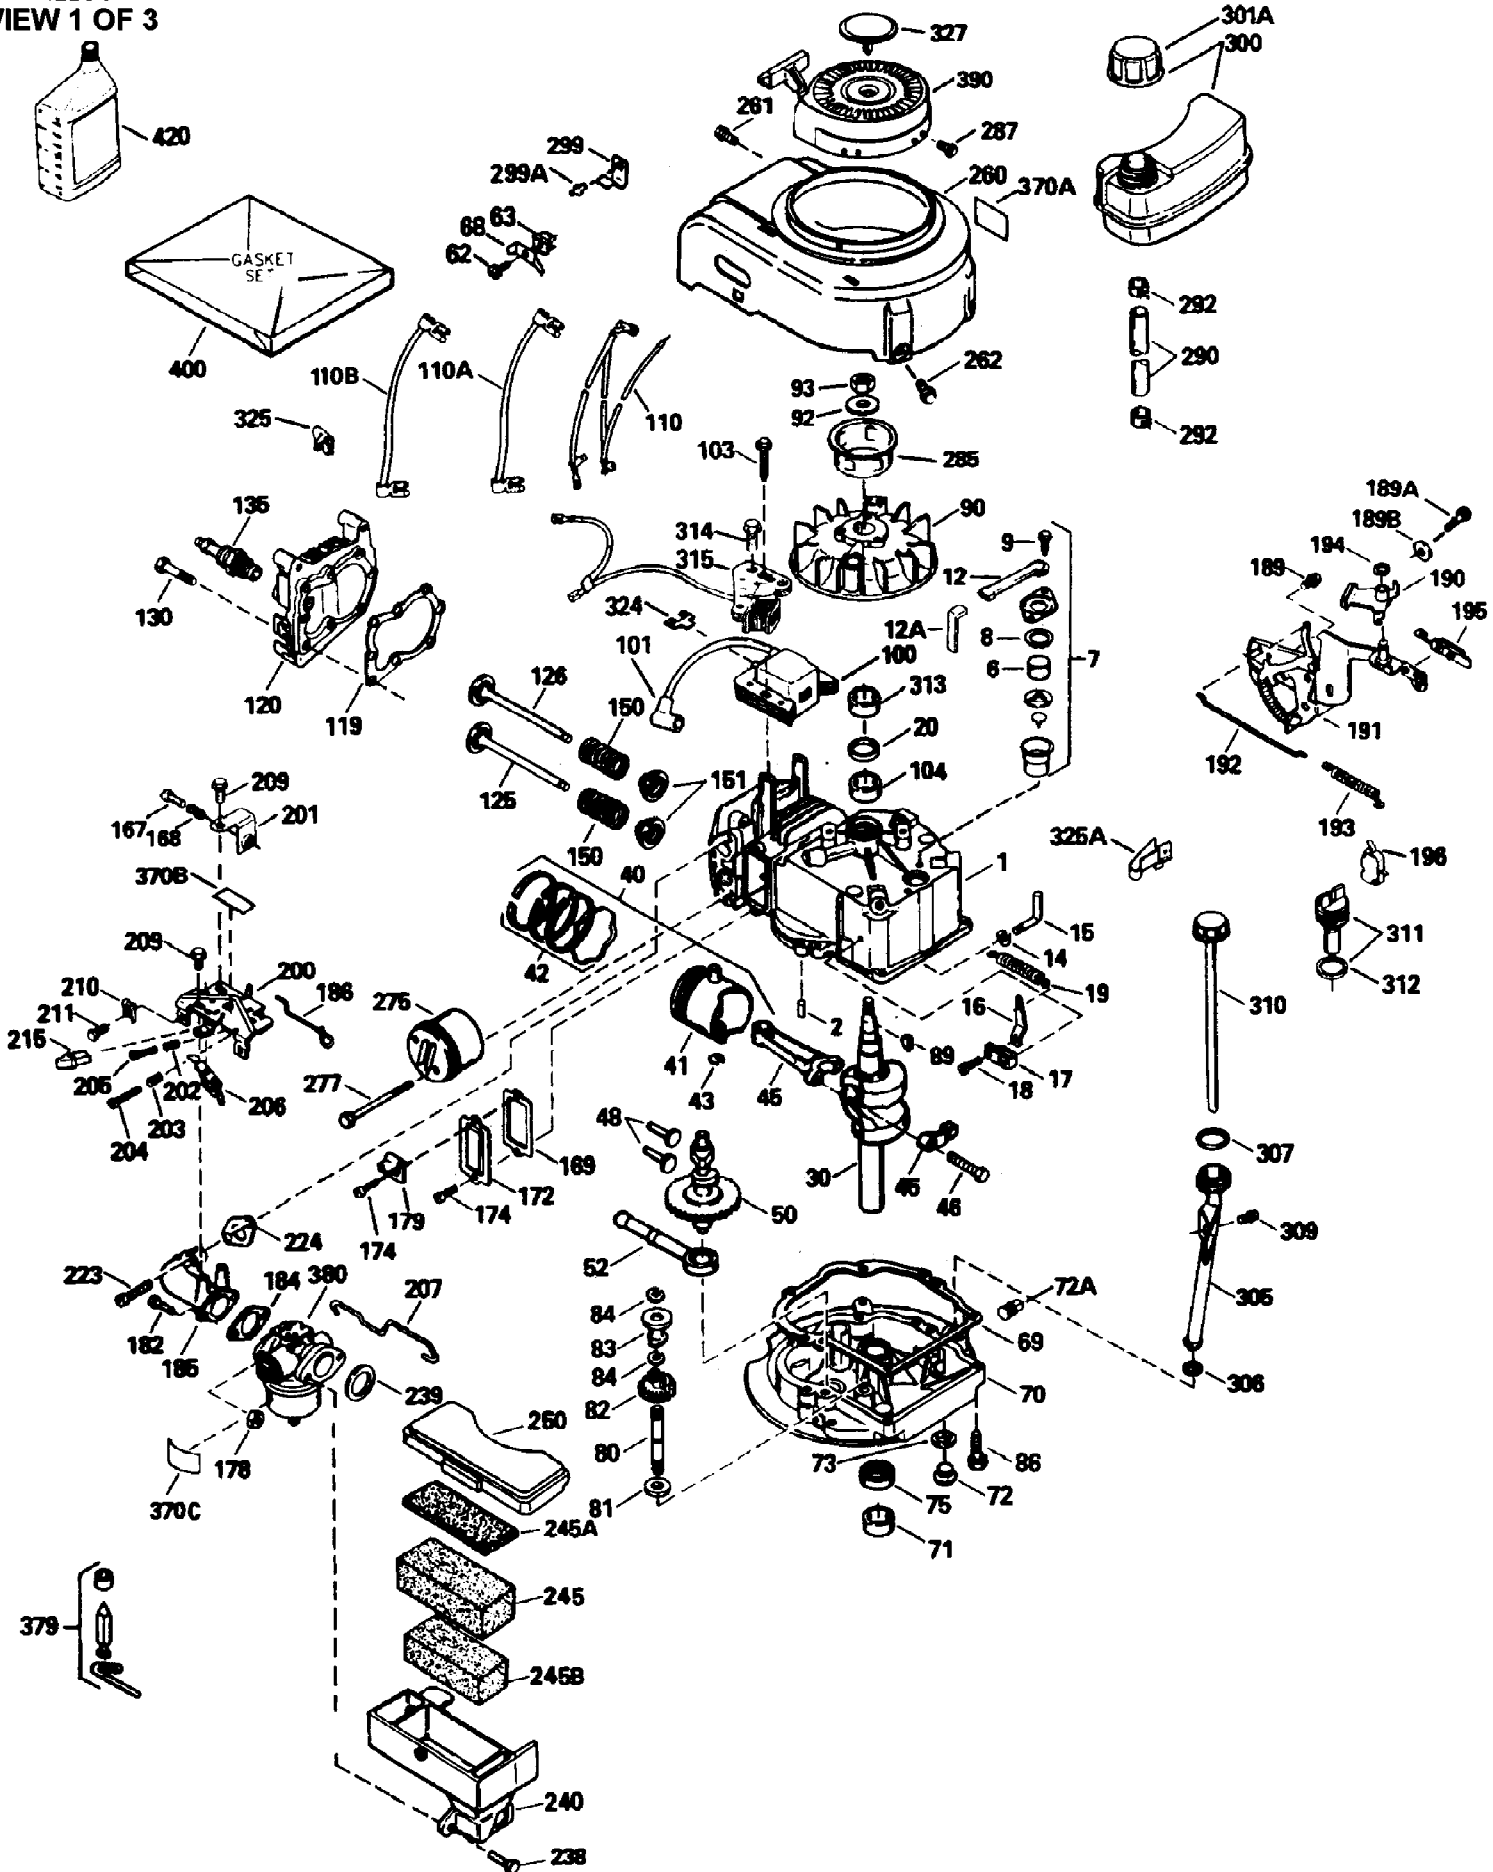

ILLUSTRATION SHOWS TYPICAL PARTS ONLY. ORDER BY PART NUMBER. PARTS NOT LISTED ARE SUPPLIED BY OEM.

VIEW 1 OF 3

Ref #	Part Number	Qty	S/P/F	Description
1	33968B	1	/P	"Cylinder (Incl. 2 & 20)
2	26727	2		Dowel Pin
6	33734	1		Breather Element
7	34214A	1	S/P	Breather Ass'y. (Incl.6,8,9,12 & 12B)
8	33735	1		* Breather Gasket
9	30200	2	/P	Screw, 10-24 x 9/16"
12B	34695	1		Breather Tube Elbow
12	33886	1	/P	Breather Tube
14	28277	1		Flat Washer
15	30589	1		Governor Rod (Incl. 14)
16	31383A	1	/P	Governor Lever
17	31335	1		Governor Lever Clamp
18	650548	1	S	Screw, 8-32 x 5/16"
19	31361	1		Extension Spring
20	32600	1		Oil Seal
30	35799	1	S	Crankshaft
40	34535	1		Piston, Pin & Ring Set (Std.)
40	34536	1		Piston, Pin & Ring Set (.010" OS)
40	34537	1		Piston, Pin & Ring Set (.020" OS)
41	33562B	1	/P	Piston & Pin Ass'y. (Std.) (Incl. 43)
41	33563B	1	/P	Piston & Pin Ass'y. (.010" OS) Incl. 43
41	33564B	1	/P	Piston & Pin Ass'y. (.020" OS) Incl. 43
42	33567	1	S	Ring Set (Std.)
42	33568	1		Ring Set (.010" OS)
42	33569	1		Ring Set (.020" OS)
43	20381	2		Piston Pin Retaining Ring
45	30963B	1	/P	Connecting Rod Ass'y. (Incl. 46)
46	32610A	2	/P	Connecting Rod Bolt
48	27241	2		Valve Lifter
50	33148A	1	S/P	Camshaft
52	29914	1		Oil Pump Ass'y.
69	35261	1	S/P	* Mounting Flange Gasket
70	34311C	1	S/P	Mounting Flange (Incl. 72, 75 & 80)
72	30572	1	S/P	Oil Drain Plug
75	27897	1		Oil Seal
80	30574A	1	/P	Governor Shaft
81	30590A	1	/P	Washer
82	30591	1	/P	Governor Gear Ass'y.(Incl. 81)
83	30588A	1	/P	Governor Spool
84	29193	2		Retaining Ring
86	650488	6	/P	Screw, 1/4-20 x 1-1/4"
89	611004	1		Flywheel Key (also available in Packa ged Part #740007B)
90	611299	1		Flywheel
92	650815	1	/P	Belleville Washer
93	650816	1		Flywheel Nut
100	34443A	1	S/P	Solid State Ignition
101	610118	1		Spark Plug Cover
103	650814	2	S	Screw, Torx T-15, 10-24 x 1"
110	34961	1	S/P	Ground Wire
119	33554A	1	S/P	* Cylinder Head Gasket
120	34342	1	S	Cylinder Head
125	29313C	1	/P	Exhaust Valve (Std.) (Incl. 151)