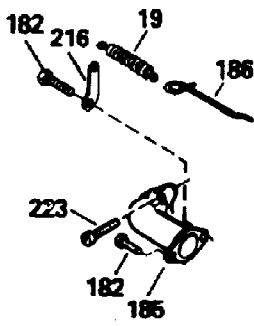

ILLUSTRATION SHOWS TYPICAL PARTS ONLY. ORDER BY PART NUMBER. PARTS NOT LISTED ARE SUPPLIED BY OEM.

VIEW 3 OF 3

Ref #	Part Number	Qty	S/P/F	Description
19	35998	1		Extension Spring
69	35261	1	S/P	* Mounting Flange Gasket
182	6201	2	/P	Screw, 1/4-28 x 7/8"
185	31384A	1	/P	Intake Pipe (Incl. 224)
186	36201	1		Governor Link
223	650451	2	/P	Screw, 1/4-20 x 1"
238	650806	2		Screw, 10-32 x 5/8"
239	34338	1		* Air Cleaner Gasket
245	34340	1		Air Filter (Poly) (also available in Packaged Part #740023B)
250	36213	1		Air Cleaner Cover
276	33753	1	S	Locking Plate
277	650795	2		Screw, 1/4-20 x 2-1/4"