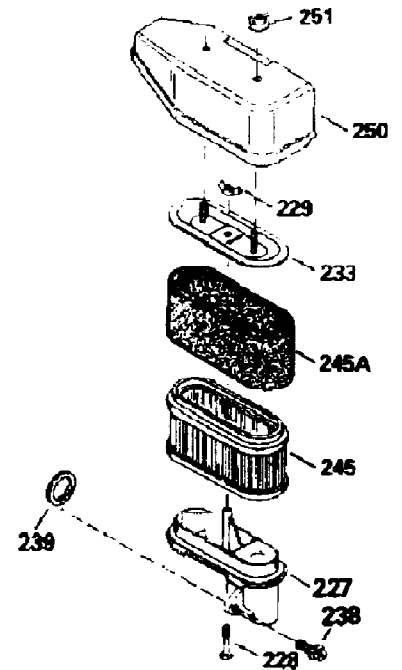

ILLUSTRATION SHOWS TYPICAL PARTS ONLY. ORDER BY PART NUMBER. PARTS NOT LISTED ARE SUPPLIED BY OEM.

VIEW 3 OF 3

Ref #	Part Number	Qty	S/P/F	Description
19	35998	1		Extension Spring
69	35261	1	S/P	* Mounting Flange Gasket
182	6201	2	/P	Screw, 1/4-28 x 7/8"
185	31384A	1	/P	Intake Pipe (Incl. 224)
186	36201	1		Governor Link
223	650451	2	/P	Screw, 1/4-20 x 1"
238	650806	2		Screw, 10-32 x 5/8"
239	34338	1		* Air Cleaner Gasket
245	34340	1		Air Filter (Poly) (also available in Packaged Part #740023B)
250	36213	1		Air Cleaner Cover
276	33753	1	S	Locking Plate
277	650795	2		Screw, 1/4-20 x 2-1/4"