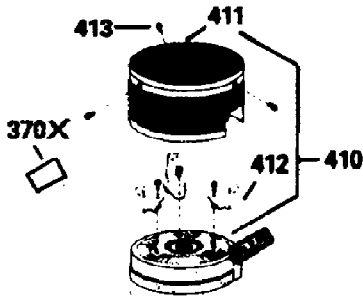

ILLUSTRATION SHOWS TYPICAL PARTS ONLY. ORDER BY PART NUMBER. PARTS NOT LISTED ARE SUPPLIED BY OEM.

VIEW 3 OF 3

Ref #	Part Number	Qty	S/P/F	Description
19	35998	1		Extension Spring
69	35261	1	S/P	* Mounting Flange Gasket
182	6201	2	/P	Screw, 1/4-28 x 7/8"
185	31384A	1	/P	Intake Pipe (Incl. 224)
186	36201	1		Governor Link
223	650451	2	/P	Screw, 1/4-20 x 1"
238	650806	2		Screw, 10-32 x 5/8"
239	34338	1		* Air Cleaner Gasket
245	34340	1		Air Filter (Poly) (also available in Packaged Part #740023B)
250	36213	1		Air Cleaner Cover
276	33753	1	S	Locking Plate
277	650795	2		Screw, 1/4-20 x 2-1/4"