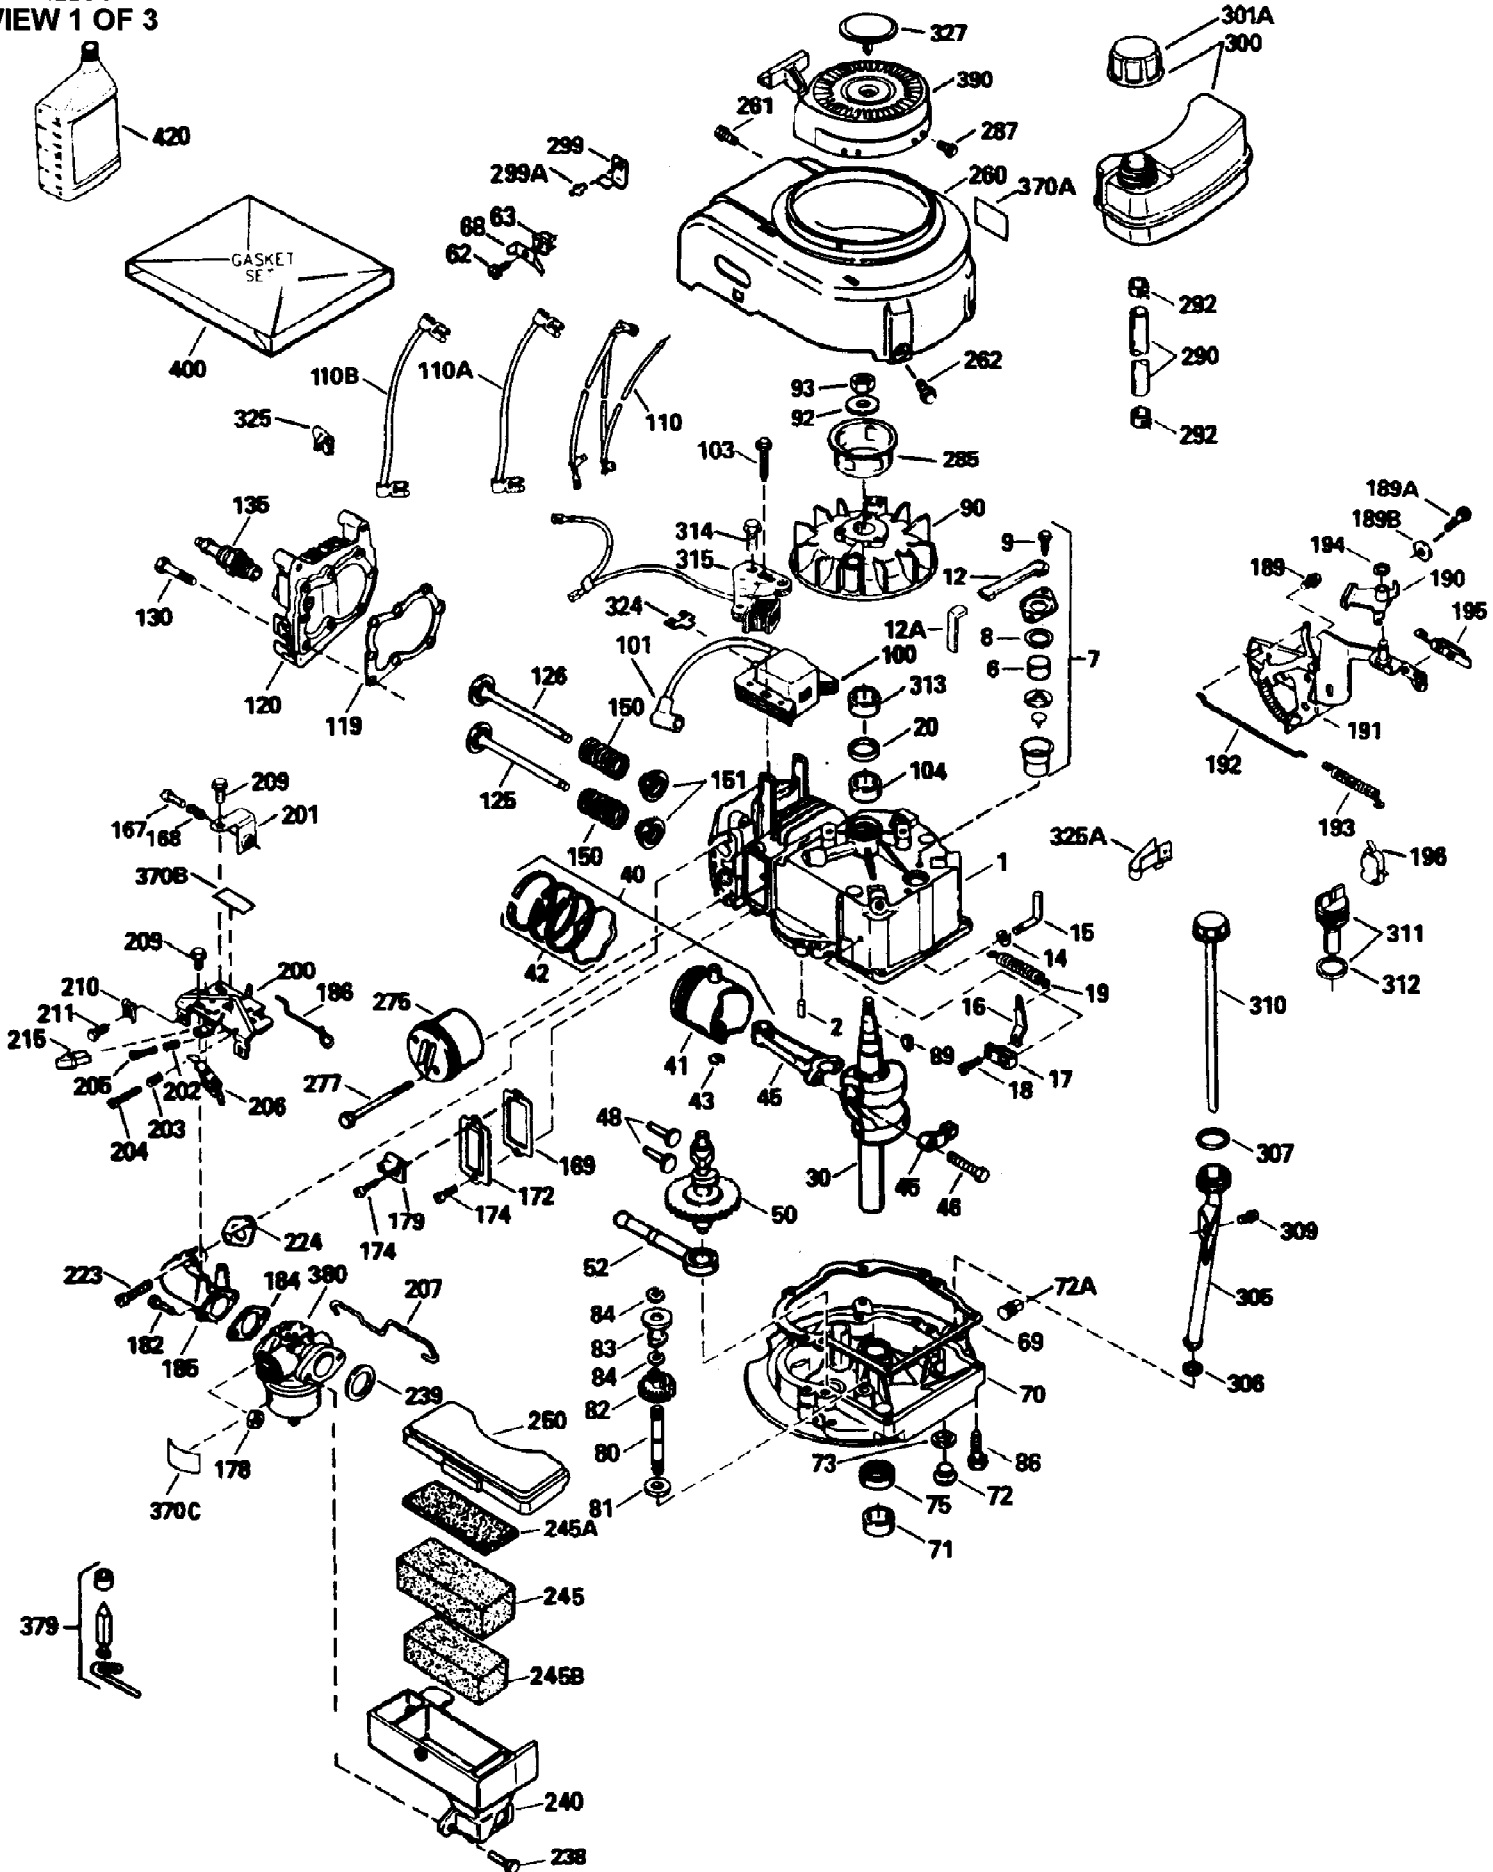

ILLUSTRATION SHOWS TYPICAL PARTS ONLY. ORDER BY PART NUMBER. PARTS NOT LISTED ARE SUPPLIED BY OEM.

VIEW 1 OF 3

Ref #	Part Number	Qty	S/P/F	Description
1	33968B	1	/P	"Cylinder (Incl. 2 & 20)
2	26727	2		Dowel Pin
6	33734	1		Breather Element
7	34214A	1	S/P	Breather Ass'y. (Incl. 6, 8, 9 & 12)
8	33735	1		* Breather Gasket
9	30200	2	/P	Screw, 10-24 x 9/16"
12	33886	1	/P	Breather Tube
14	28277	1		Flat Washer
15	30589	1		Governor Rod (Incl. 14)
16	31383A	1	/P	Governor Lever
17	31335	1		Governor Lever Clamp
18	650548	1	S	Screw, 8-32 x 5/16"
19	35998	1		Extension Spring
20	32600	1		Oil Seal
30	36215A	1	/P	Crankshaft
40	34535	1		Piston, Pin & Ring Set (Std.)
40	34536	1		Piston, Pin & Ring Set (.010" OS)
40	34537	1		Piston, Pin & Ring Set (.020" OS)
41	33562B	1	/P	Piston & Pin Ass'y. (Std.) (Incl. 43)
41	33563B	1	/P	Piston & Pin Ass'y. (.010" OS) Incl. 43
41	33564B	1	/P	Piston & Pin Ass'y. (.020" OS) Incl. 43
42	33567	1	S	Ring Set (Std.)
42	33568	1		Ring Set (.010" OS)
42	33569	1		Ring Set (.020" OS)
43	20381	2		Piston Pin Retaining Ring
45	30963B	1	/P	Connecting Rod Ass'y. (Incl. 46)
46	32610A	2	/P	Connecting Rod Bolt
48	27241	2		Valve Lifter
50	35992	1	/P	Camshaft (MCR)
52	29914	1		Oil Pump Ass'y.
69	35261	1	S/P	* Mounting Flange Gasket
70	34311C	1	S/P	Mounting Flange (Incl. 72, 75 & 80)
72	30572	1	S/P	Oil Drain Plug
75	27897	1		Oil Seal
80	30574A	1	/P	Governor Shaft
81	30590A	1	/P	Washer
82	30591	1	/P	Governor Gear Ass'y. (Incl. 81)
83	30588A	1	/P	Governor Spool
84	29193	2		Retaining Ring
86	650488	6	/P	Screw, 1/4-20 x 1-1/4"
89	611004	1		Flywheel Key (also available in Packaged Part #740007B)
90	611299	1		Flywheel
92	650815	1	/P	Belleville Washer
93	650816	1		Flywheel Nut
100	34443A	1	S/P	Solid State Ignition
101	610118	1		Spark Plug Cover
103	650814	2	S	Screw, Torx T-15, 10-24 x 1"
110	34961	1	S/P	Ground Wire
119	33554A	1	S/P	* Cylinder Head Gasket
120	34342	1	S	Cylinder Head
125	29313C	1	/P	Exhaust Valve (Std.) (Incl. 151)
125	29315C	1	/P	Exhaust Valve (.1/32" OS) (Incl. 151)