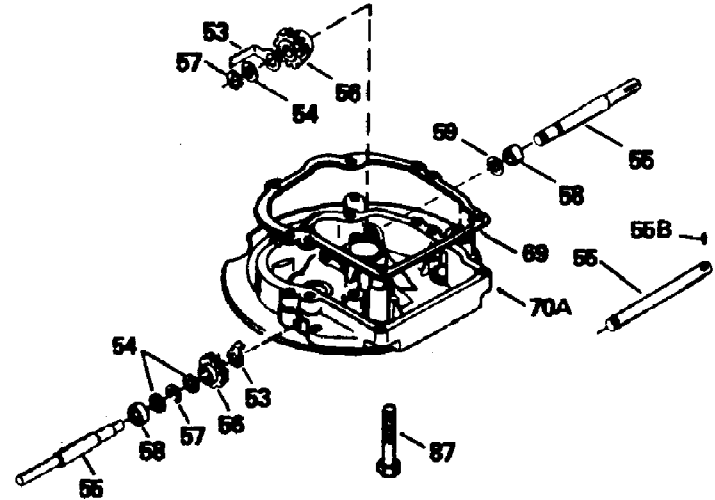

ILLUSTRATION SHOWS TYPICAL PARTS ONLY. ORDER BY PART NUMBER. PARTS NOT LISTED ARE SUPPLIED BY OEM.

VIEW 3 OF 3

Ref #	Part Number	Qty	S/P/F	Description
19	35998	1		Extension Spring
69	35261	1	S/P	* Mounting Flange Gasket
182	6201	2	/P	Screw, 1/4-28 x 7/8"
185	31384A	1	/P	Intake Pipe (Incl. 224)
186	36201	1		Governor Link
223	650451	2	/P	Screw, 1/4-20 x 1"
238	650806	2		Screw, 10-32 x 5/8"
239	34338	1		* Air Cleaner Gasket
245	34340	1		Air Filter (Poly) (also available in Packaged Part #740023B)
250	36213	1		Air Cleaner Cover
276	33753	1	S	Locking Plate
277	650795	2		Screw, 1/4-20 x 2-1/4"