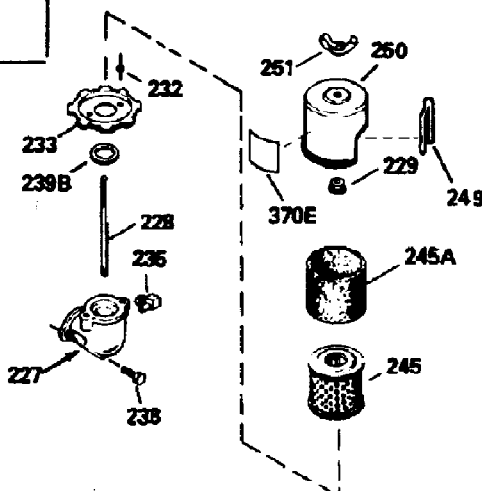

ILLUSTRATION SHOWS TYPICAL PARTS ONLY. ORDER BY PART NUMBER. PARTS NOT LISTED ARE SUPPLIED BY OEM.

VIEW 3 OF 3

Ref #	Part Number	Qty	S/P/F	Description
19	35998	1		Extension Spring
69	35261	1	S/P	* Mounting Flange Gasket
182	6201	2	/P	Screw, 1/4-28 x 7/8"
185	31384A	1	/P	Intake Pipe (Incl. 224)
186	36201	1		Governor Link
223	650451	2	/P	Screw, 1/4-20 x 1"
238	650806	2		Screw, 10-32 x 5/8"
239	34338	1		* Air Cleaner Gasket
245	34340	1		Air Filter (Poly) (also available in Packaged Part #740023B)
250	36213	1		Air Cleaner Cover
276	33753	1	S	Locking Plate
277	650795	2		Screw, 1/4-20 x 2-1/4"