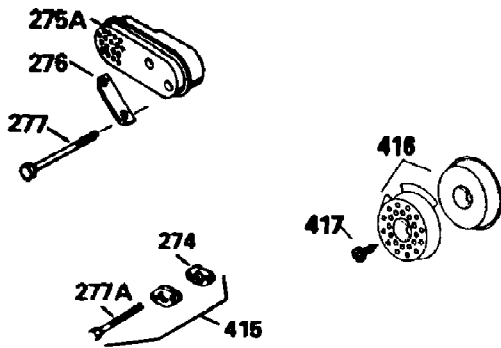

ILLUSTRATION SHOWS TYPICAL PARTS ONLY. ORDER BY PART NUMBER. PARTS NOT LISTED ARE SUPPLIED BY OEM.

VIEW 3 OF 3

Ref #	Part Number	Qty	S/P/F	Description
19	35998	1		Extension Spring
69	35261	1	S/P	* Mounting Flange Gasket
182	6201	2	/P	Screw, 1/4-28 x 7/8"
185	31384A	1	/P	Intake Pipe (Incl. 224)
186	36201	1		Governor Link
223	650451	2	/P	Screw, 1/4-20 x 1"
238	650806	2		Screw, 10-32 x 5/8"
239	34338	1		* Air Cleaner Gasket
245	34340	1		Air Filter (Poly) (also available in Packaged Part #740023B)
250	36213	1		Air Cleaner Cover
276	33753	1	S	Locking Plate
277	650795	2		Screw, 1/4-20 x 2-1/4"