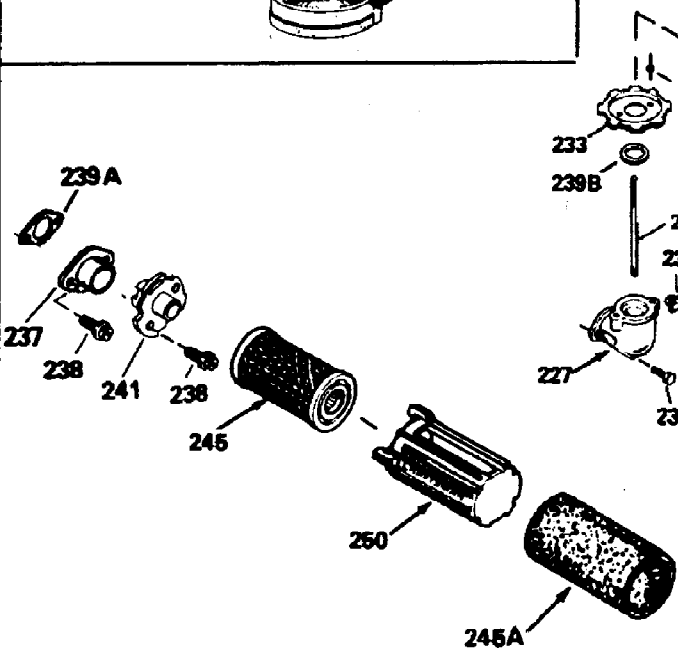

ILLUSTRATION SHOWS TYPICAL PARTS ONLY. ORDER BY PART NUMBER. PARTS NOT LISTED ARE SUPPLIED BY OEM.

VIEW 3 OF 3

Ref #	Part Number	Qty	S/P/F	Description
19	35998	1		Extension Spring
69	35261	1	S/P	* Mounting Flange Gasket
182	6201	2	/P	Screw, 1/4-28 x 7/8"
185	31384A	1	/P	Intake Pipe (Incl. 224)
186	36201	1		Governor Link
223	650451	2	/P	Screw, 1/4-20 x 1"
238	650806	2		Screw, 10-32 x 5/8"
239	34338	1		* Air Cleaner Gasket
245	34340	1		Air Filter (Poly) (also available in Packaged Part #740023B)
250	36213	1		Air Cleaner Cover
276	33753	1	S	Locking Plate
277	650795	2		Screw, 1/4-20 x 2-1/4"