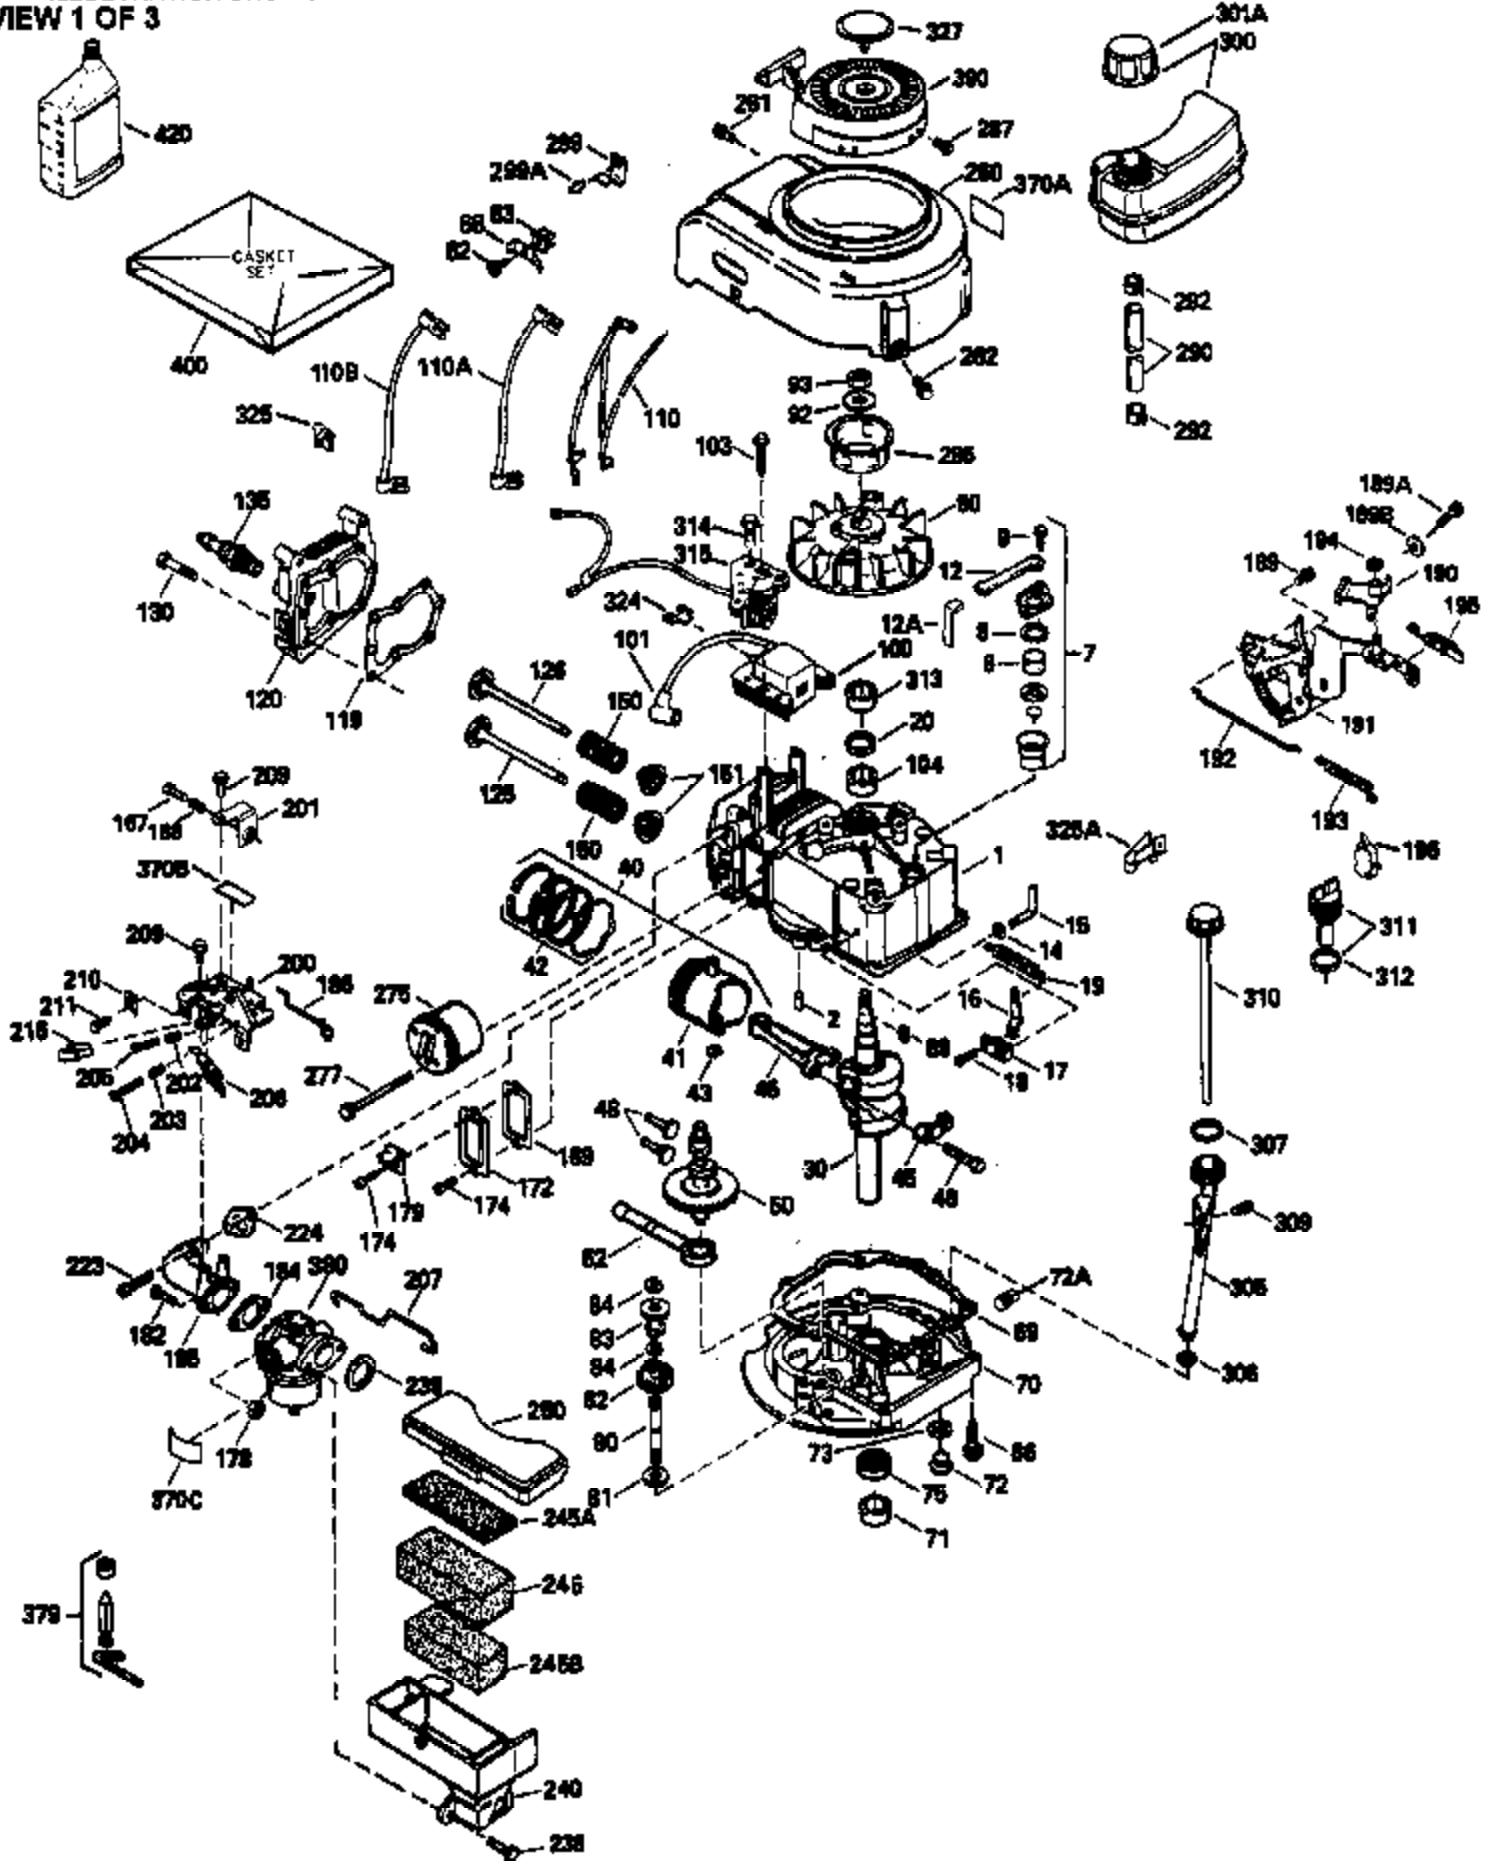

ILLUSTRATION SHOWS TYPICAL PARTS ONLY. ORDER BY PART NUMBER. PARTS NOT LISTED ARE SUPPLIED BY OEM.

VIEW 1 OF 3

Ref #	Part Number	Qty	Description
1	33968B	1	Cylinder (Incl. 2 & 20)
2	26727	2	Dowel Pin
6	33734	1	Breather Element
7	34214A	1	Breather Ass'y. (Incl. 6, 8, 9 & 12)
8	33735	1	* Breather Gasket
9	30200	2	Screw, 10-24 x 9/16"
12	33886	1	Breather Tube
14	28277	1	Washer
15	31513	1	Governor Rod (Incl. 14)
16	31383A	1	Governor Lever
17	31335	1	Governor Lever Clamp
18	650548	1	Screw, 8-32 x 5/16"
19	35998	1	Extension Spring
20	32600	1	Oil Seal
30	34769A	1	Crankshaft
40	34535	1	Piston, Pin & Ring Set (Std.)
40	34536	1	Piston, Pin & Ring Set (.010" OS)
40	34537	1	Piston, Pin & Ring Set (.020" OS)
41	33562B	1	Piston & Pin Ass'y. (Std.) (Incl. 43)
41	33563B	1	Piston & Pin Ass'y. (.010" OS) (Incl. 43)
41	33564B	1	Piston & Pin Ass'y. (.020" OS) (Incl. 43)
42	33567	1	Ring Set (Std.)
42	33568	1	Ring Set (.010" OS)
42	33569	1	Ring Set (.020" OS)
43	20381	2	Piston Pin Retaining Ring
45	30963B	1	Connecting Rod Ass'y. (Incl. 46)
46	32610A	2	Connecting Rod Bolt
48	27241	2	Valve Lifter
50	33533	1	Camshaft (MCR)
52	29914	1	Oil Pump Ass'y.
69	35261	1	* Mounting Flange Gasket
70	33535B	1	Mounting Flange (Incl. 72,75,80,81,82 & 83)
72	30572	1	Oil Drain Plug
75	26208	1	Oil Seal
80	30574A	1	Governor Shaft
81	30590A	1	Washer
82	30591	1	Governor Gear Ass'y.(Incl. 81)
83	30588A	1	Governor Spool
84	29193	2	Retaining Ring
86	650488	5	Screw, 1/4-20 x 1-1/4"
89	611004	1	Flywheel Key
90	611112	1	Flywheel
92	650815	1	Belleville Washer
93	650816	1	Flywheel Nut
100	34443A	1	Solid State Ignition
101	610118	1	Spark Plug Cover
103	650814	2	Screw, Torx T-15, 10-24 x 1"
110	34961	1	Ground Wire
119	33554A	1	* Cylinder Head Gasket
120	34342	1	Cylinder Head
125	29313C	1	Exhaust Valve (Std.) (Incl. 151)
125	29315C	1	Exhaust Valve (1/32" OS) (Incl. 151)
126	29314B	1	Intake Valve (Std.) (Incl. 151)
126	29315C	1	Intake Valve (1/32" OS) (Incl. 151)
130	6021A	8	Screw, 5/16-18 x 1-1/2"
135	35395	1	Resistor Spark Plug (RJ19LM)
150	31672	2	Valve Spring
151	31673	2	Valve Spring Cap