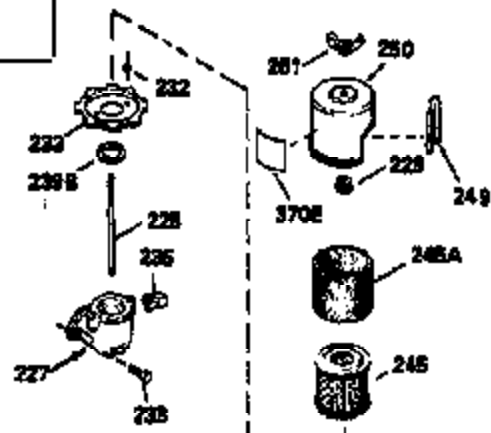

ILLUSTRATION SHOWS TYPICAL PARTS ONLY. ORDER BY PART NUMBER. PARTS NOT LISTED ARE SUPPLIED BY OEM.

VIEW 3 OF 3

Ref #	Part Number	Qty	Description
19	35998	1	Extension Spring
53	31745	1	Washer
55	34647	1	P.T.O. Shaft
56	33401	1	R.H. Worm Gear
57	33537	1	Retaining Ring
58	31744	1	Oil Seal
59	31747	2	Washer
69	35261	1	* Mounting Flange Gasket
87	650492	1	Screw, 1/4-20 x 2-1/4"
182	6201	2	Screw, 1/4-28 x 7/8"
185	31384A	1	Intake Pipe (Incl. 224)
186	36201	1	Governor Link
223	650451	2	Screw, 1/4-20 x 1"
238	650806	2	Screw, 10-32 x 5/8"
239	34338	1	* Air Cleaner Gasket
245	34340	1	Air Cleaner Filter
250	36213	1	Air Cleaner Cover
260	36212	1	Blower Housing
276	33753	1	Locking Plate
277	650795	2	Screw, 1/4-20 x 2-1/4"