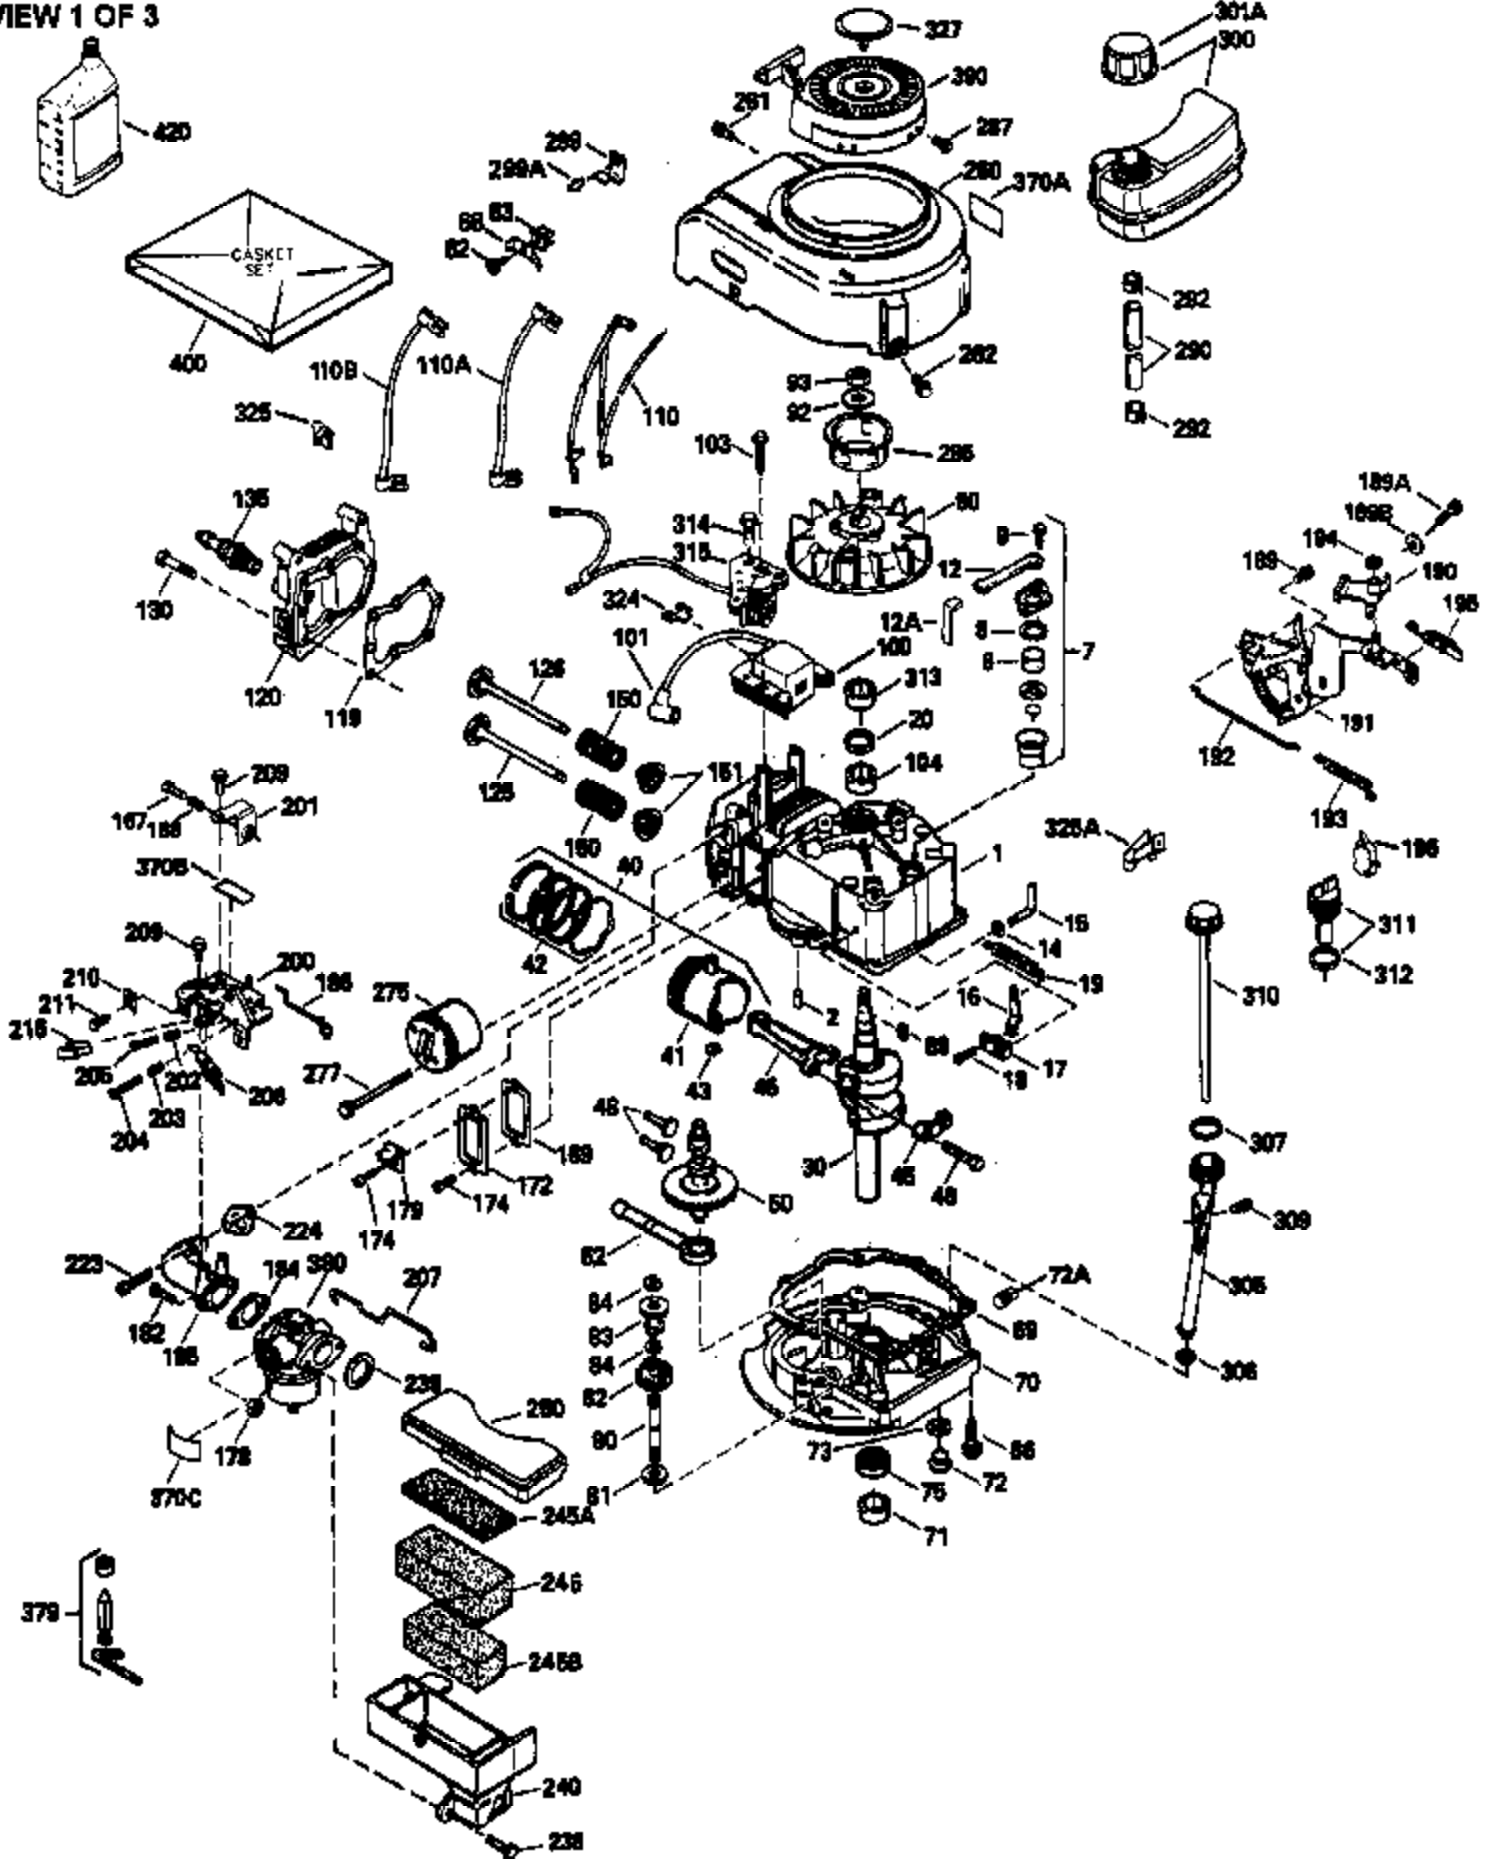

ILLUSTRATION SHOWS TYPICAL PARTS ONLY. ORDER BY PART NUMBER. PARTS NOT LISTED ARE SUPPLIED BY OEM.

VIEW 1 OF 3

Engine Parts List #1

Ref #	Part Number	Qty	Description
1	35513	1	Cylinder (Incl. 2 & 20)
2	26727	2	Dowel Pin
6	33734	1	Breather Element
7	34214A	1	Breather Ass'y. (Incl.6,8,9,12 & 12B)
8	33735	1	* Breather Gasket
9	30200	2	Screw, 10-24 x 9/16"
12B	34695	1	Breather Tube Elbow
12	33886	1	Breather Tube
14	28277	1	Washer
15	30589	1	Governor Rod (Incl. 14)
16	32651	1	Governor Lever
17	31335	1	Governor Lever Clamp
18	650548	1	Screw, 8-32 x 5/16"
19	33578	1	Extension Spring
20	32600	1	Oil Seal
30	34570A	1	Crankshaft
40	35544A	1	Piston, Pin & Ring Set (Std.)
40	35545A	1	Piston, Pin & Ring Set (.010" OS)
40	35546	1	Piston, Pin & Ring Set (.020" OS)
41	35541	1	Piston & Pin Ass'y. (Std.) (Incl. 43)
41	35542	1	Piston & Pin Ass'y. (.010" OS) (Incl. 43)
41	35543	1	Piston & Pin Ass'y. (.020" OS) (Incl. 43)
42	35547A	1	Ring Set (Std.)
42	35548A	1	Ring Set (.010" OS)
42	35549	1	Ring Set (.020" OS)
43	20381	2	Piston Pin Retaining Ring
45	32875	1	Connecting Rod Ass'y. (Incl. 46)
46	32610A	2	Connecting Rod Bolt
48	27241	2	Valve Lifter
50	35992	1	Camshaft (MCR)
52	29914	1	Oil Pump Ass'y.
69	35261	1	* Mounting Flange Gasket
70	34311D	1	Mounting Flange (Incl.72,75,80,81,82 & 83)
72	36083	1	Oil Drain Plug
75	27897	1	Oil Seal
80	30574A	1	Governor Shaft
81	30590A	1	Washer
82	30591	1	Governor Gear Ass'y. (Incl. 81)
83	30588A	1	Governor Spool
86	650488	6	Screw, 1/4-20 x 1-1/4"
89	611004	1	Flywheel Key
90	611112	1	Flywheel
92	650815	1	Belleville Washer
93	650816	1	Flywheel Nut
100	34443A	1	Solid State Ignition
101	610118	1	Spark Plug Cover
103	650814	2	Screw, Torx T-15, 10-24 x 1"
110	36230	1	Ground Wire
119	33015A	1	* Cylinder Head Gasket
120	34342	1	Cylinder Head
125	29313C	1	Exhaust Valve (Std.) (Incl. 151)
125	29315C	1	Exhaust Valve (1/32" OS) (Incl. 151)
126	29314B	1	Intake Valve (Std.) (Incl. 151)
126	29315C	1	Intake Valve (1/32" OS) (Incl. 151)
130	6021A	8	Screw, 5/16-18 x 1-1/2"
135	35395	1	Resistor Spark Plug (RJ19LM)
150	35991	2	Valve Spring
151	31673	2	Valve Spring Cap