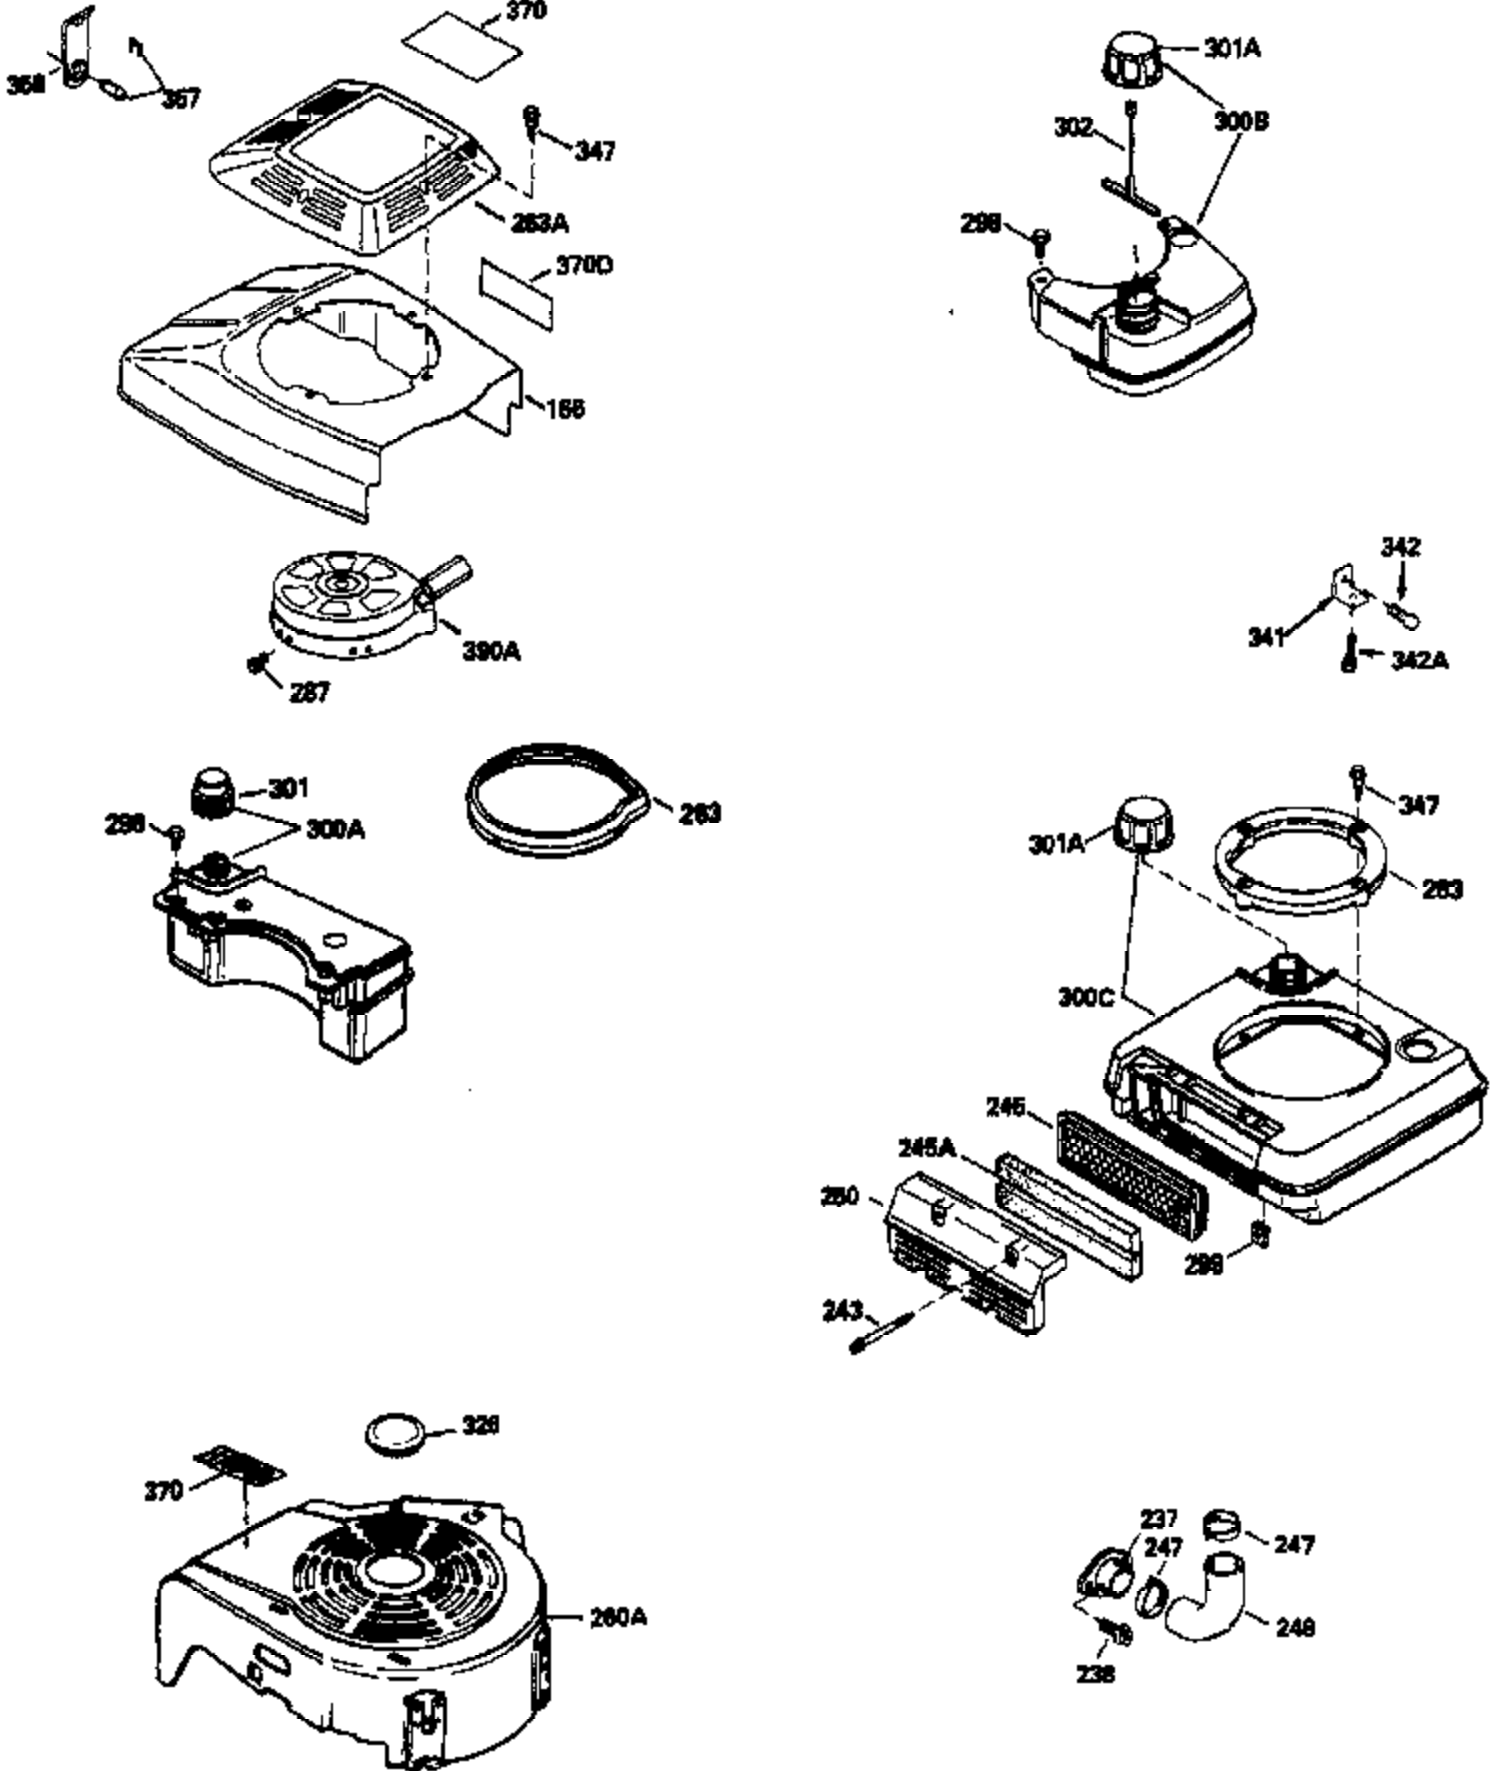

ILLUSTRATION SHOWS TYPICAL PARTS ONLY. ORDER BY PART NUMBER. PARTS NOT LISTED ARE SUPPLIED BY OEM.

VIEW 2 OF 3

Ref #	Part Number	Qty	Description
12B	34695	1	Breather Tube Elbow
166	35820	1	Engine Shroud
238	650937	2	Screw, 10-32 x 43/64"
245	35850A	1	Air Cleaner Filter
245A	35937	1	Air Cleaner Filter
250	35823	1	Air Cleaner Cover
263A	35821	1	Starter Grill
287	650926	2	Screw, 8-32 x 21/64"
301	35355	1	Fuel Cap
347	650898	4	Screw, 10-32 x 27/32"
370C	36260	1	Primer Decal