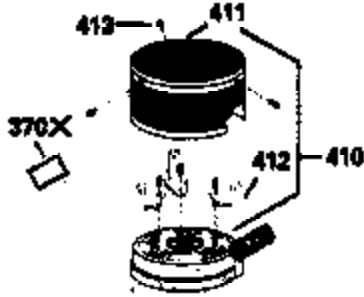

ILLUSTRATION SHOWS TYPICAL PARTS ONLY. ORDER BY PART NUMBER. PARTS NOT LISTED ARE SUPPLIED BY OEM.

VIEW 3 OF 3

Ref #	Part Number	Qty	Description
12B	34695	1	Breather Tube Elbow
19	33578	1	Extension Spring
69	35261	1	* Mounting Flange Gasket
182	6201	2	Screw, 1/4-28 x 7/8"
185	35363	1	Intake Pipe
186	34337	1	Governor Link
223	650451	2	Screw, 1/4-20 x 1"
227	35849	1	Air Cleaner Elbow
228	650962	1	Stud & Nut Ass'y.
229	650962	1	Stud & Nut Ass'y.
233	35818	1	Air Cleaner Bracket
238	650937	2	Screw, 10-32 x 43/64"
239	35848	1	Air Cleaner Gasket
245	35850	1	Air Cleaner Filter
245A	35937	1	Air Cleaner Filter
250	35823	1	Air Cleaner Cover
251	650933	2	Wing Nut, 1/4-20
260	35826	1	Blower Housing
263A	35821	1	Starter Grill
276	33753	1	Locking Plate
277	650795	2	Screw, 1/4-20 x 2-1/4"
370C	34144	1	Primer Decal