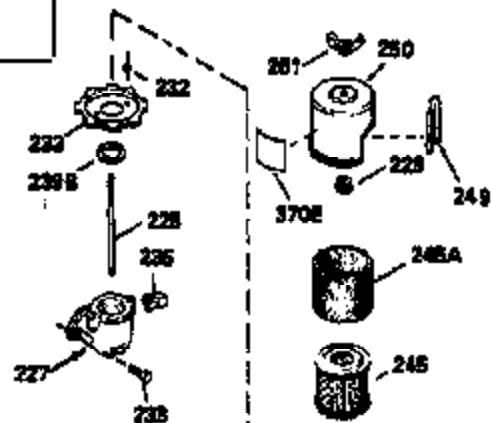

ILLUSTRATION SHOWS TYPICAL PARTS ONLY. ORDER BY PART NUMBER. PARTS NOT LISTED ARE SUPPLIED BY OEM.

VIEW 3 OF 3

Ref #	Part Number	Qty	Description
12B	34695	1	Breather Tube Elbow
19	33578	1	Extension Spring
69	35261	1	* Mounting Flange Gasket
182	6201	2	Screw, 1/4-28 x 7/8"
185	35363	1	Intake Pipe
186	34337	1	Governor Link
223	650451	2	Screw, 1/4-20 x 1"
227	35849	1	Air Cleaner Elbow
228	650962	1	Stud & Nut Ass'y.
229	650962	1	Stud & Nut Ass'y.
233	35818	1	Air Cleaner Bracket
238	650937	2	Screw, 10-32 x 43/64"
239	35848	1	Air Cleaner Gasket
245	35850	1	Air Cleaner Filter
245A	35937	1	Air Cleaner Filter
250	35823	1	Air Cleaner Cover
251	650933	2	Wing Nut, 1/4-20
260	35826	1	Blower Housing
263A	35821	1	Starter Grill
276	33753	1	Locking Plate
277	650795	2	Screw, 1/4-20 x 2-1/4"
370C	34144	1	Primer Decal