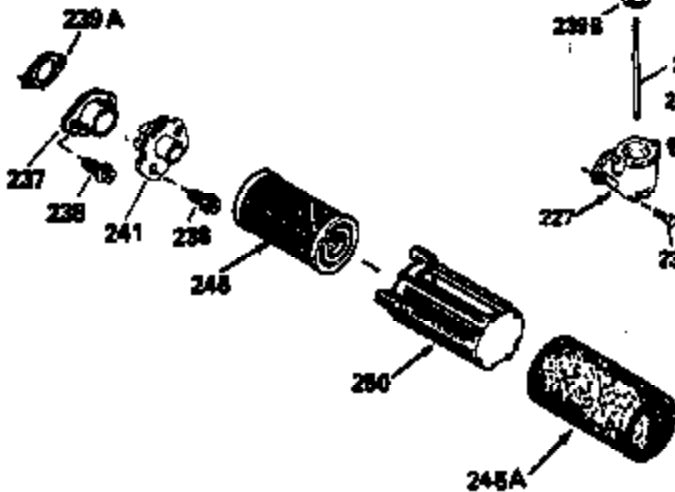

ILLUSTRATION SHOWS TYPICAL PARTS ONLY. ORDER BY PART NUMBER. PARTS NOT LISTED ARE SUPPLIED BY OEM.

VIEW 3 OF 3

Ref #	Part Number	Qty	Description
12B	34695	1	Breather Tube Elbow
19	33578	1	Extension Spring
69	35261	1	* Mounting Flange Gasket
182	6201	2	Screw, 1/4-28 x 7/8"
185	35363	1	Intake Pipe
186	34337	1	Governor Link
223	650451	2	Screw, 1/4-20 x 1"
227	35849	1	Air Cleaner Elbow
228	650962	1	Stud & Nut Ass'y.
229	650962	1	Stud & Nut Ass'y.
233	35818	1	Air Cleaner Bracket
238	650937	2	Screw, 10-32 x 43/64"
239	35848	1	Air Cleaner Gasket
245	35850	1	Air Cleaner Filter
245A	35937	1	Air Cleaner Filter
250	35823	1	Air Cleaner Cover
251	650933	2	Wing Nut, 1/4-20
260	35826	1	Blower Housing
263A	35821	1	Starter Grill
276	33753	1	Locking Plate
277	650795	2	Screw, 1/4-20 x 2-1/4"
370C	34144	1	Primer Decal