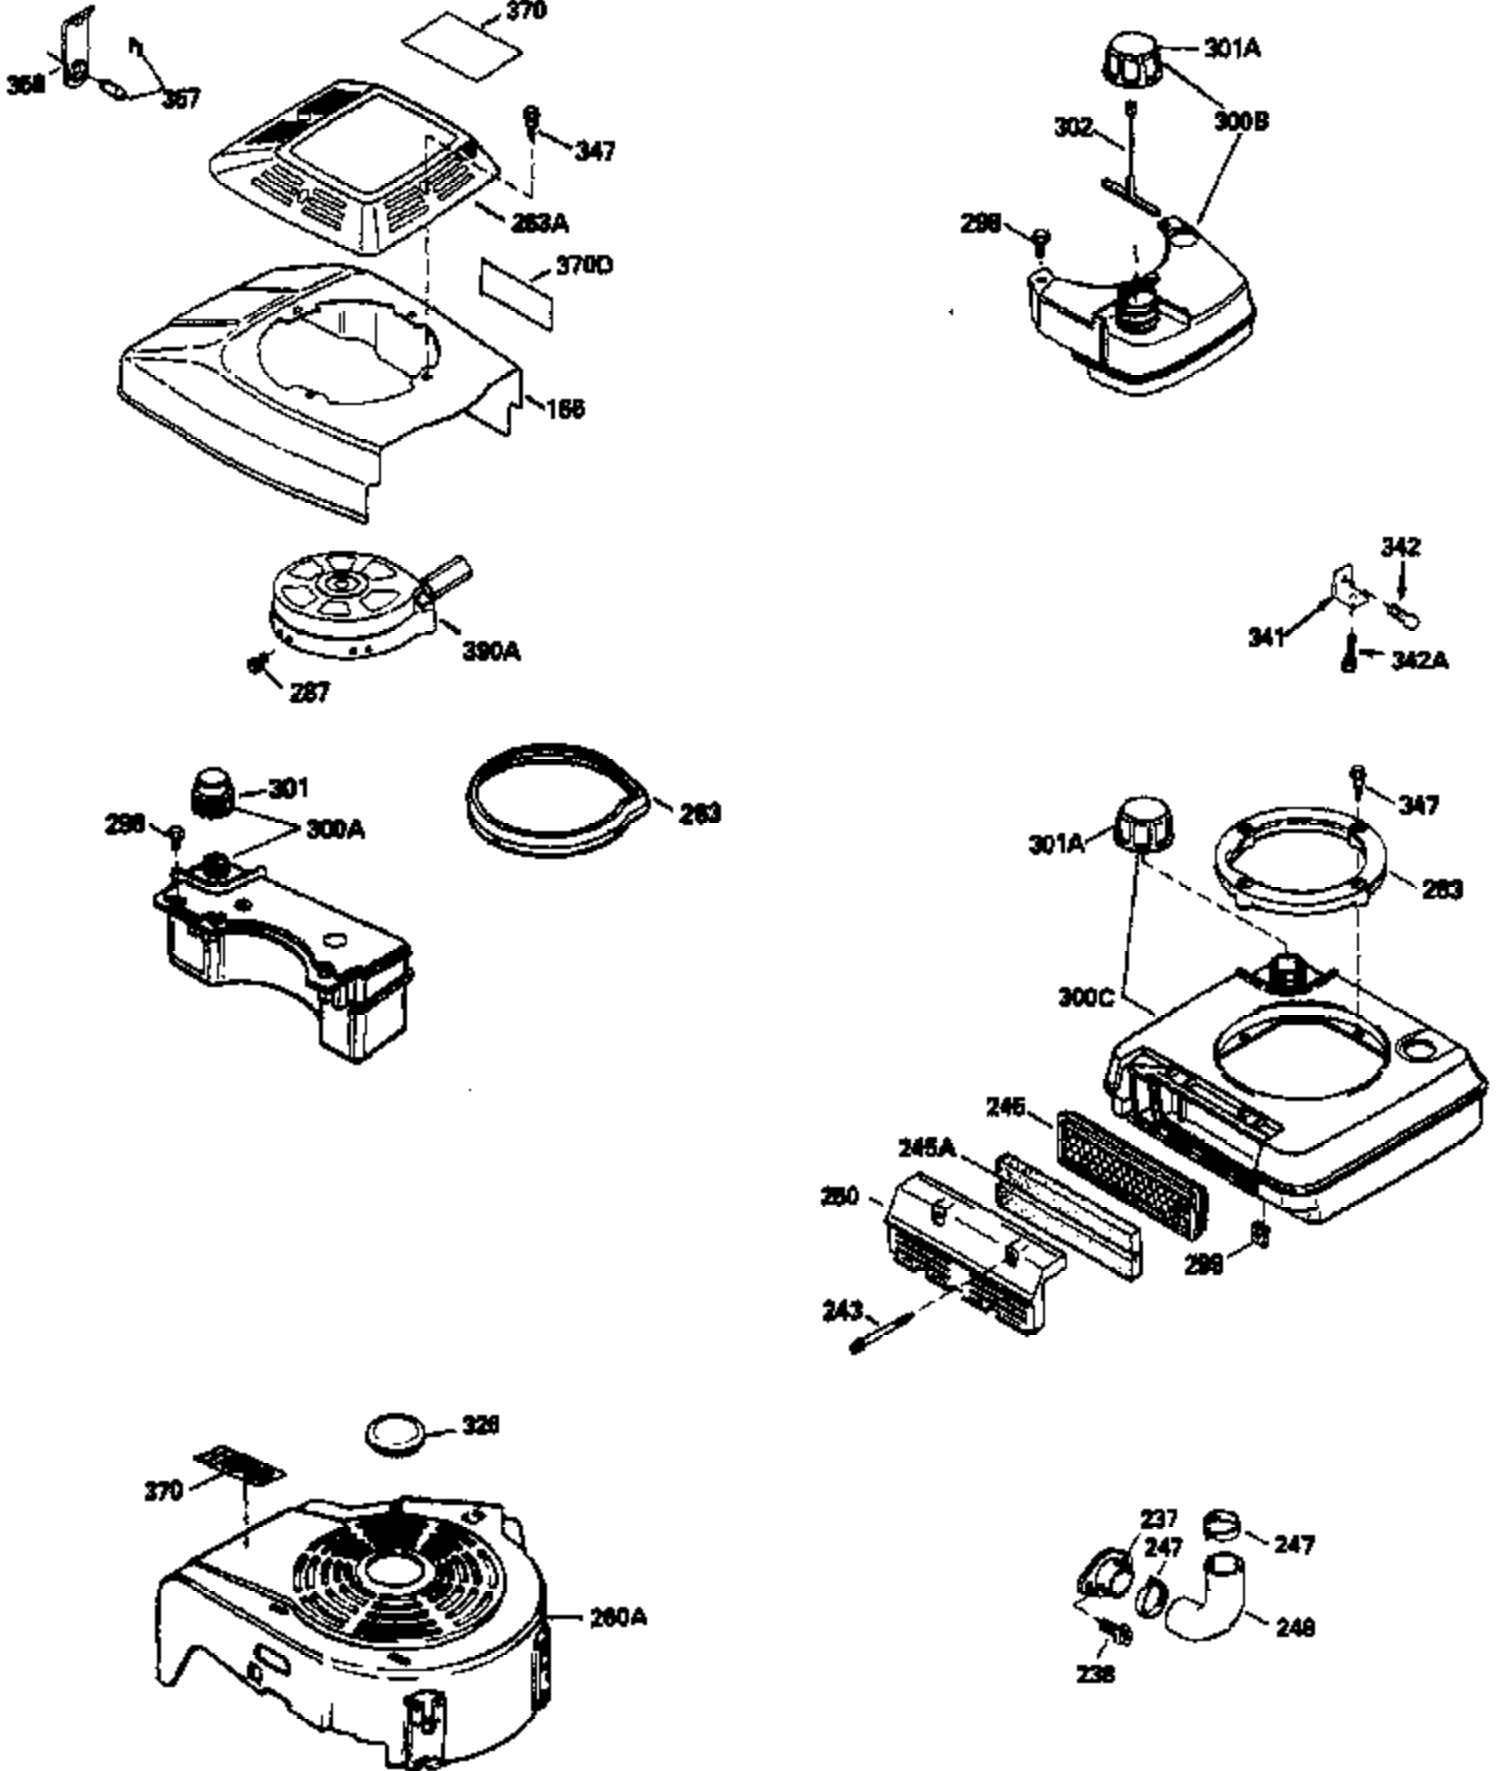

ILLUSTRATION SHOWS TYPICAL PARTS ONLY. ORDER BY PART NUMBER. PARTS NOT LISTED ARE SUPPLIED BY OEM.

VIEW 2 OF 3

Ref #	Part Number	Qty	Description
12B	34695	1	Breather Tube Elbow
166	35820	1	Engine Shroud
238	650937	2	Screw, 10-32 x 43/64"
245A	35937	1	Air Cleaner Filter
245	35850	1	Air Cleaner Filter
250	35823	1	Air Cleaner Cover
263A	35821	1	Starter Grill
287	650884	2	Screw, 8-32 x 1/2"
301	35355	1	Fuel Cap
347	650898	4	Screw, 10-32 x 27/32"
370	35841	1	Spectra 4 (Quiet) Decal
370C	34144	1	Primer Decal
370D	35977	1	Instruction Decal