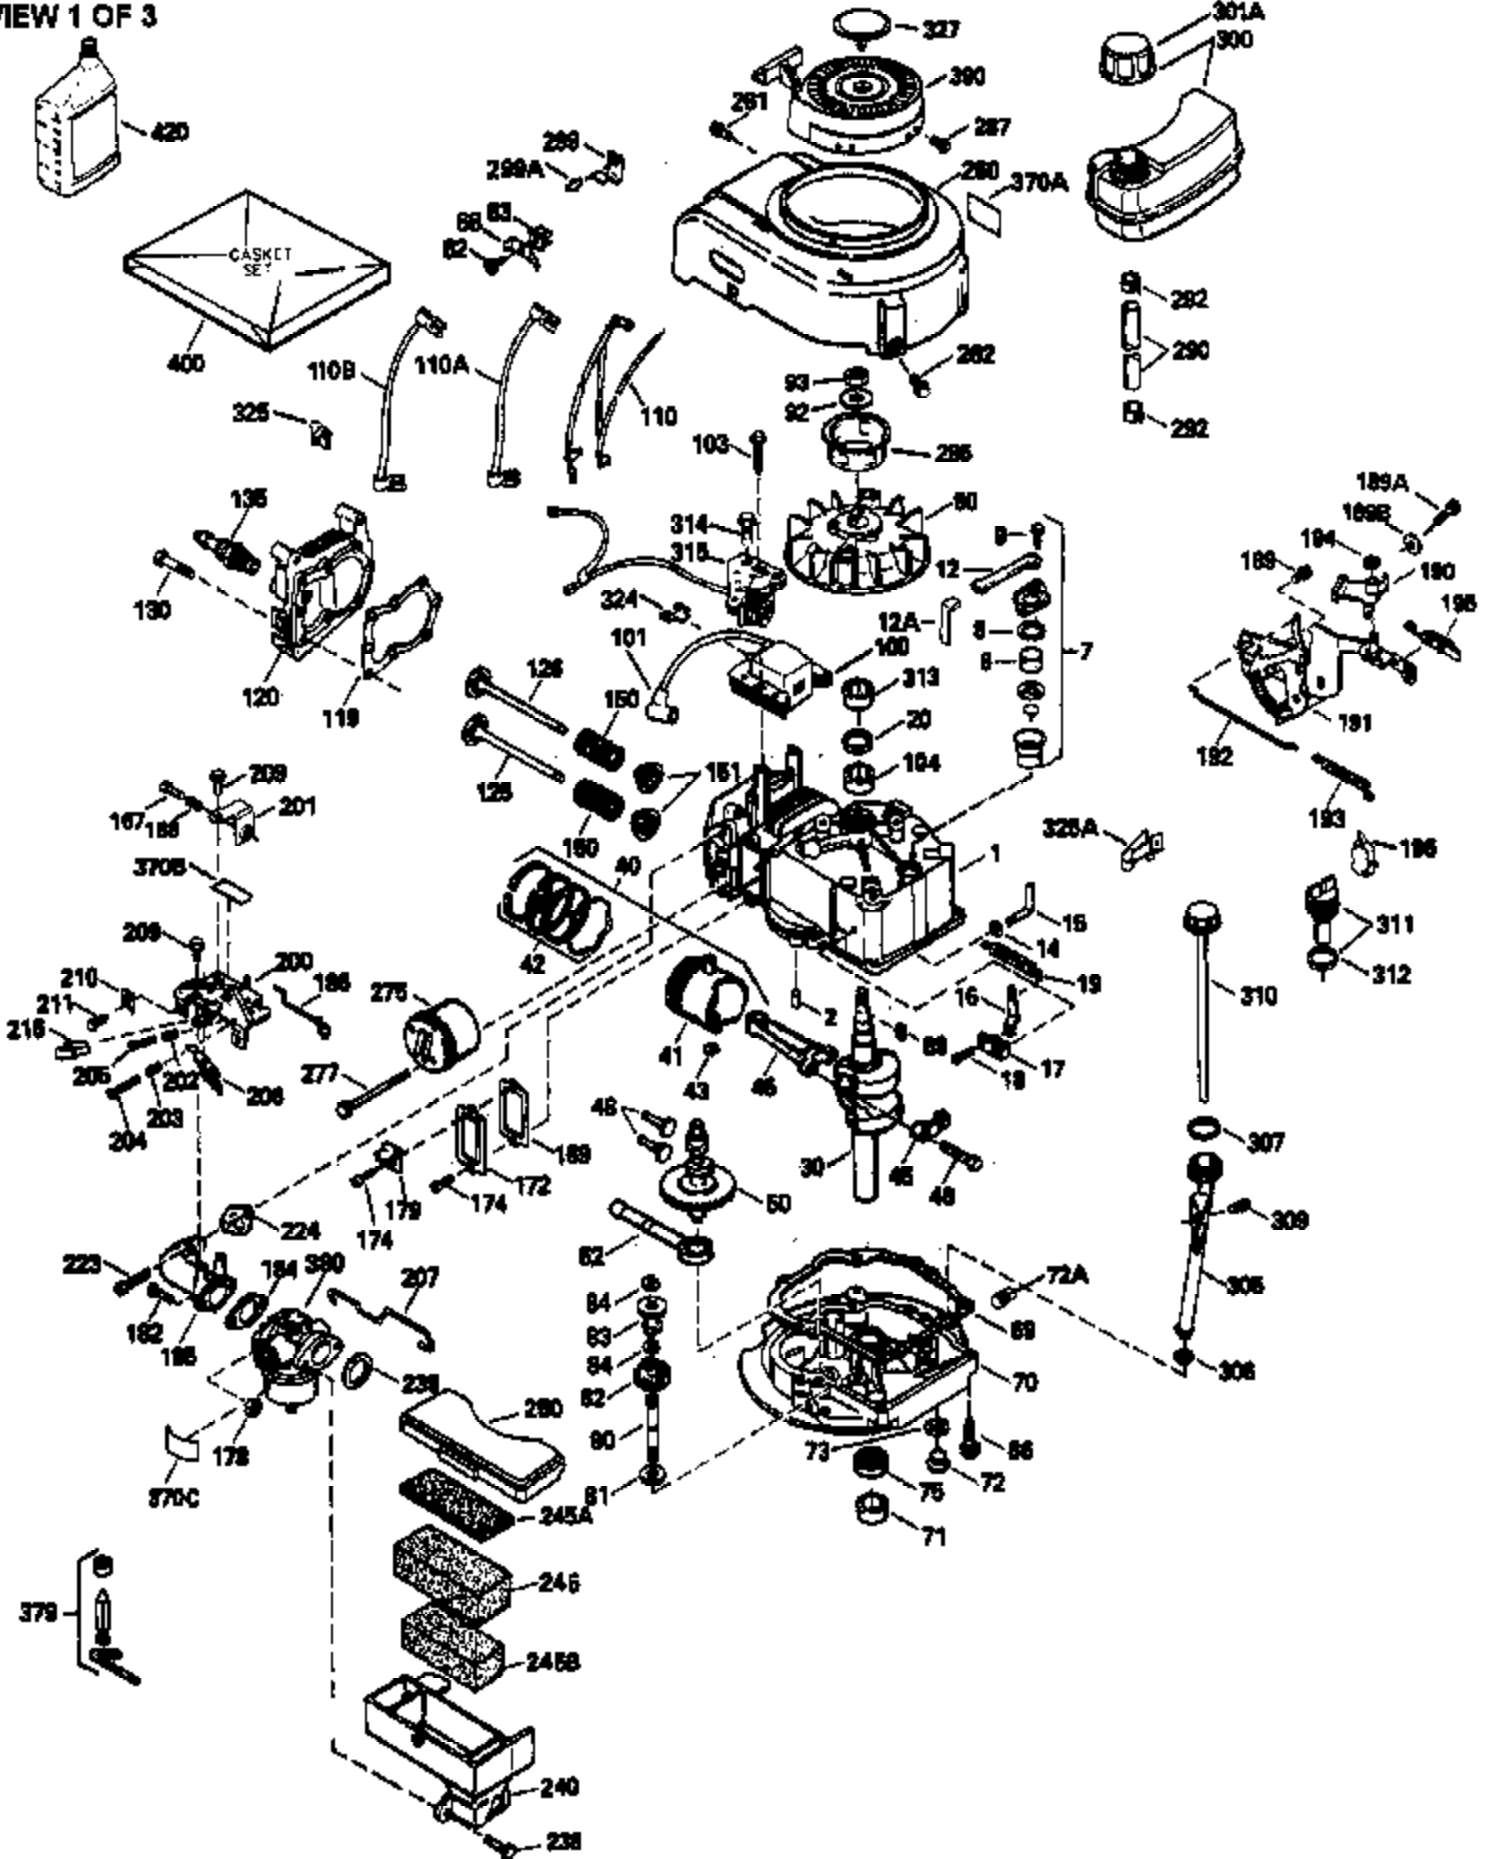

## Engine Parts List #1

Ref #	Part Number	Qty	Description
1	35513	1	Cylinder (Incl. 2 & 20)
2	26727	2	Dowel Pin
6	33734	1	Breather Element
7	34214A	1	Breather Ass'y. (Incl.6,8,9,12 & 12B)
8	33735	1	* Breather Gasket
9	30200	2	Screw, 10-24 x 9/16"
12	33886	1	Breather Tube
12B	34695	1	Breather Tube Elbow
14	28277	1	Washer
15	30589	1	Governor Rod (Incl. 14)
16	32651	1	Governor Lever
17	31335	1	Governor Lever Clamp
18	650548	1	Screw, 8-32 x 5/16"
19	33578	1	Extension Spring
20	32600	1	Oil Seal
30	34570A	1	Crankshaft
40	35544A	1	Piston, Pin & Ring Set (Std.)
40	35545A	1	Piston, Pin & Ring Set (.010" OS)
40	35546	1	Piston, Pin & Ring Set (.020" OS)
41	35541	1	Piston & Pin Ass'y. (Std.) (Incl. 43)
41	35542	1	Piston & Pin Ass'y. (.010" OS) (Incl. 43)
41	35543	1	Piston & Pin Ass'y. (.020" OS) (Incl. 43)
42	35547A	1	Ring Set (Std.)
42	35548A	1	Ring Set (.010" OS)
42	35549	1	Ring Set (.020" OS)
43	20381	2	Piston Pin Retaining Ring
45	32875	1	Connecting Rod Ass'y. (Incl. 46)
46	32610A	2	Connecting Rod Bolt
48	27241	2	Valve Lifter
50	35992	1	Camshaft (MCR)
52	29914	1	Oil Pump Ass'y.
69	35261	1	* Mounting Flange Gasket
70	34311C	1	Mounting Flange (Incl. 72, 75 & 80)
72	36083	1	Oil Drain Plug
75	27897	1	Oil Seal
80	30574A	1	Governor Shaft
81	30590A	1	Washer
82	30591	1	Governor Gear Ass'y. (Incl. 81)
83	30588A	1	Governor Spool
84	29193	2	Retaining Ring
86	650488	6	Screw, 1/4-20 x 1-1/4"
89	611004	1	Flywheel Key
90	611112	1	Flywheel
92	650815	1	Belleville Washer
93	650816	1	Flywheel Nut
100	34443A	1	Solid State Ignition
101	610118	1	Spark Plug Cover
103	650814	2	Screw, Torx T-15, 10-24 x 1"
110	36230	1	Ground Wire
119	33015A	1	* Cylinder Head Gasket
120	34342	1	Cylinder Head
125	29313C	1	Exhaust Valve (Std.) (Incl. 151)
125	29315C	1	Exhaust Valve (1/32" OS) (Incl. 151)
126	29314B	1	Intake Valve (Std.) (Incl. 151)
126	29315C	1	Intake Valve (1/32" OS) (Incl. 151)
130	6021A	8	Screw, 5/16-18 x 1-1/2"
135	35395	1	Resistor Spark Plug (RJ19LM)
150	35991	2	Valve Spring