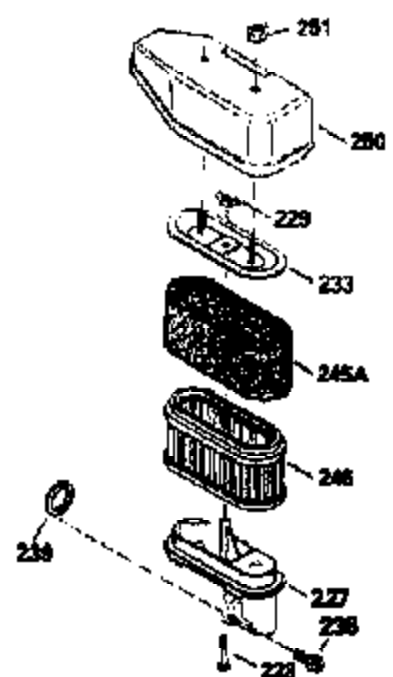

ILLUSTRATION SHOWS TYPICAL PARTS ONLY. ORDER BY PART NUMBER. PARTS NOT LISTED ARE SUPPLIED BY OEM.

VIEW 3 OF 3

Ref #	Part Number	Qty	Description
12B	34695	1	Breather Tube Elbow
19	33578	1	Extension Spring
69	35261	1	* Mounting Flange Gasket
182	6201	2	Screw, 1/4-28 x 7/8"
185	35363	1	Intake Pipe
186	34337	1	Governor Link
223	650451	2	Screw, 1/4-20 x 1"
227	35849	1	Air Cleaner Elbow
228	650962	1	Stud & Nut Ass'y.
229	650962	1	Stud & Nut Ass'y.
233	35818	1	Air Cleaner Bracket
238	650937	2	Screw, 10-32 x 43/64"
239	35848	1	Air Cleaner Gasket
245	35850	1	Air Cleaner Filter
245A	35937	1	Air Cleaner Filter
250	35823	1	Air Cleaner Cover
251	650933	2	Wing Nut, 1/4-20
260	35826	1	Blower Housing
263A	35821	1	Starter Grill
276	33753	1	Locking Plate
277	650795	2	Screw, 1/4-20 x 2-1/4"
370C	34144	1	Primer Decal