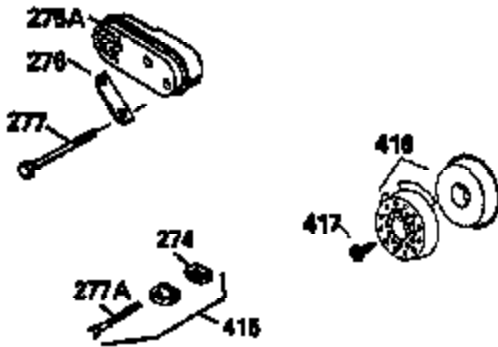

ILLUSTRATION SHOWS TYPICAL PARTS ONLY. ORDER BY PART NUMBER. PARTS NOT LISTED ARE SUPPLIED BY OEM.

VIEW 3 OF 3

Ref #	Part Number	Qty	Description
12B	34695	1	Breather Tube Elbow
19	33578	1	Extension Spring
69	35261	1	* Mounting Flange Gasket
182	6201	2	Screw, 1/4-28 x 7/8"
185	35363	1	Intake Pipe
186	34337	1	Governor Link
223	650451	2	Screw, 1/4-20 x 1"
227	35849	1	Air Cleaner Elbow
228	650962	1	Stud & Nut Ass'y.
229	650962	1	Stud & Nut Ass'y.
233	35818	1	Air Cleaner Bracket
238	650937	2	Screw, 10-32 x 43/64"
239	35848	1	Air Cleaner Gasket
245	35850	1	Air Cleaner Filter
245A	35937	1	Air Cleaner Filter
250	35823	1	Air Cleaner Cover
251	650933	2	Wing Nut, 1/4-20
260	35826	1	Blower Housing
263A	35821	1	Starter Grill
276	33753	1	Locking Plate
277	650795	2	Screw, 1/4-20 x 2-1/4"
370C	34144	1	Primer Decal