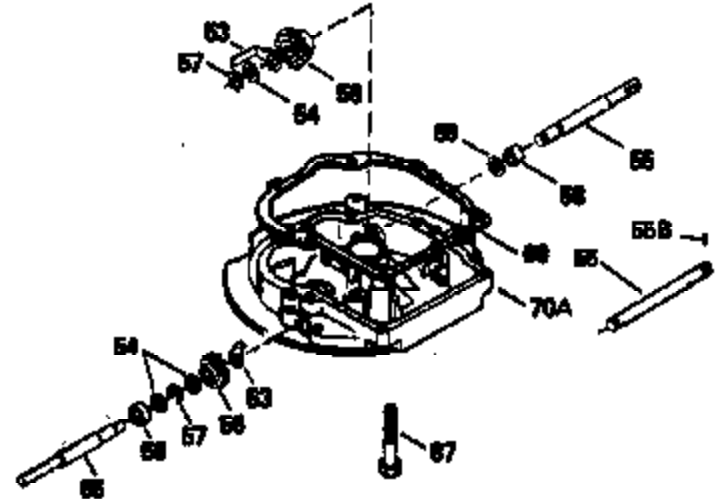

ILLUSTRATION SHOWS TYPICAL PARTS ONLY. ORDER BY PART NUMBER. PARTS NOT LISTED ARE SUPPLIED BY OEM.

VIEW 3 OF 3

Ref #	Part Number	Qty	Description
12B	34695	1	Breather Tube Elbow
19	33578	1	Extension Spring
69	35261	1	* Mounting Flange Gasket
182	6201	2	Screw, 1/4-28 x 7/8"
185	35363	1	Intake Pipe
186	34337	1	Governor Link
223	650451	2	Screw, 1/4-20 x 1"
227	35849	1	Air Cleaner Elbow
228	650962	1	Stud & Nut Ass'y.
229	650962	1	Stud & Nut Ass'y.
233	35818	1	Air Cleaner Bracket
238	650937	2	Screw, 10-32 x 43/64"
239	35848	1	Air Cleaner Gasket
245	35850	1	Air Cleaner Filter
245A	35937	1	Air Cleaner Filter
250	35823	1	Air Cleaner Cover
251	650933	2	Wing Nut, 1/4-20
260	35826	1	Blower Housing
263A	35821	1	Starter Grill
276	33753	1	Locking Plate
277	650795	2	Screw, 1/4-20 x 2-1/4"
370C	34144	1	Primer Decal