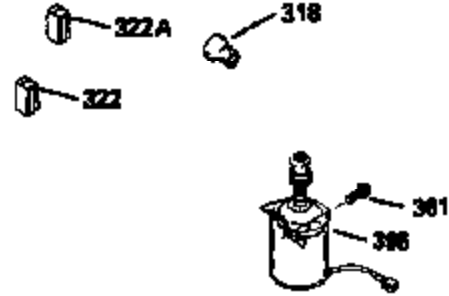

ILLUSTRATION SHOWS TYPICAL PARTS ONLY. ORDER BY PART NUMBER. PARTS NOT LISTED ARE SUPPLIED BY OEM.

VIEW 3 OF 3

Ref #	Part Number	Qty	Description
12B	34695	1	Breather Tube Elbow
19	33578	1	Extension Spring
69	35261	1	* Mounting Flange Gasket
182	6201	2	Screw, 1/4-28 x 7/8"
185	35363	1	Intake Pipe
186	34337	1	Governor Link
223	650451	2	Screw, 1/4-20 x 1"
227	35849	1	Air Cleaner Elbow
228	650962	1	Stud & Nut Ass'y.
229	650962	1	Stud & Nut Ass'y.
233	35818	1	Air Cleaner Bracket
238	650937	2	Screw, 10-32 x 43/64"
239	35848	1	Air Cleaner Gasket
245	35850	1	Air Cleaner Filter
245A	35937	1	Air Cleaner Filter
250	35823	1	Air Cleaner Cover
251	650933	2	Wing Nut, 1/4-20
260	35826	1	Blower Housing
263A	35821	1	Starter Grill
276	33753	1	Locking Plate
277	650795	2	Screw, 1/4-20 x 2-1/4"
370C	34144	1	Primer Decal