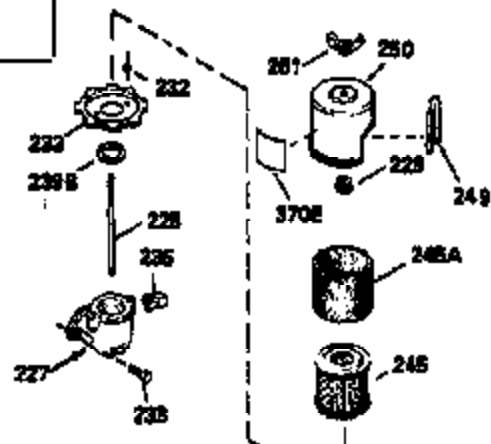

ILLUSTRATION SHOWS TYPICAL PARTS ONLY. ORDER BY PART NUMBER. PARTS NOT LISTED ARE SUPPLIED BY OEM.

VIEW 3 OF 3

Ref #	Part Number	Qty	Description
12B	34695	1	Breather Tube Elbow
19	33578	1	Extension Spring
69	35261	1	* Mounting Flange Gasket
182	6201	2	Screw, 1/4-28 x 7/8"
185	35363	1	Intake Pipe (Incl. 224)
186	34337	1	Governor Link
223	650451	2	Screw, 1/4-20 x 1"
227	35849	1	Air Cleaner Elbow
228	650962	1	Stud & Nut Ass'y.
229	650962	1	Stud & Nut Ass'y.
233	35818	1	Air Cleaner Bracket
238	650937	2	Screw, 10-32 x 43/64"
239	35848	1	Air Cleaner Gasket
245	35850A	1	Air Cleaner Filter
245A	35937	1	Air Cleaner Filter
250	35823	1	Air Cleaner Cover
251	650933	2	Wing Nut, 1/4-20
260	35826	1	Blower Housing
263A	35821	1	Starter Grill
276	33753	1	Locking Plate
277	650795	2	Screw, 1/4-20 x 2-1/4"
370C	36260	1	Primer Decal