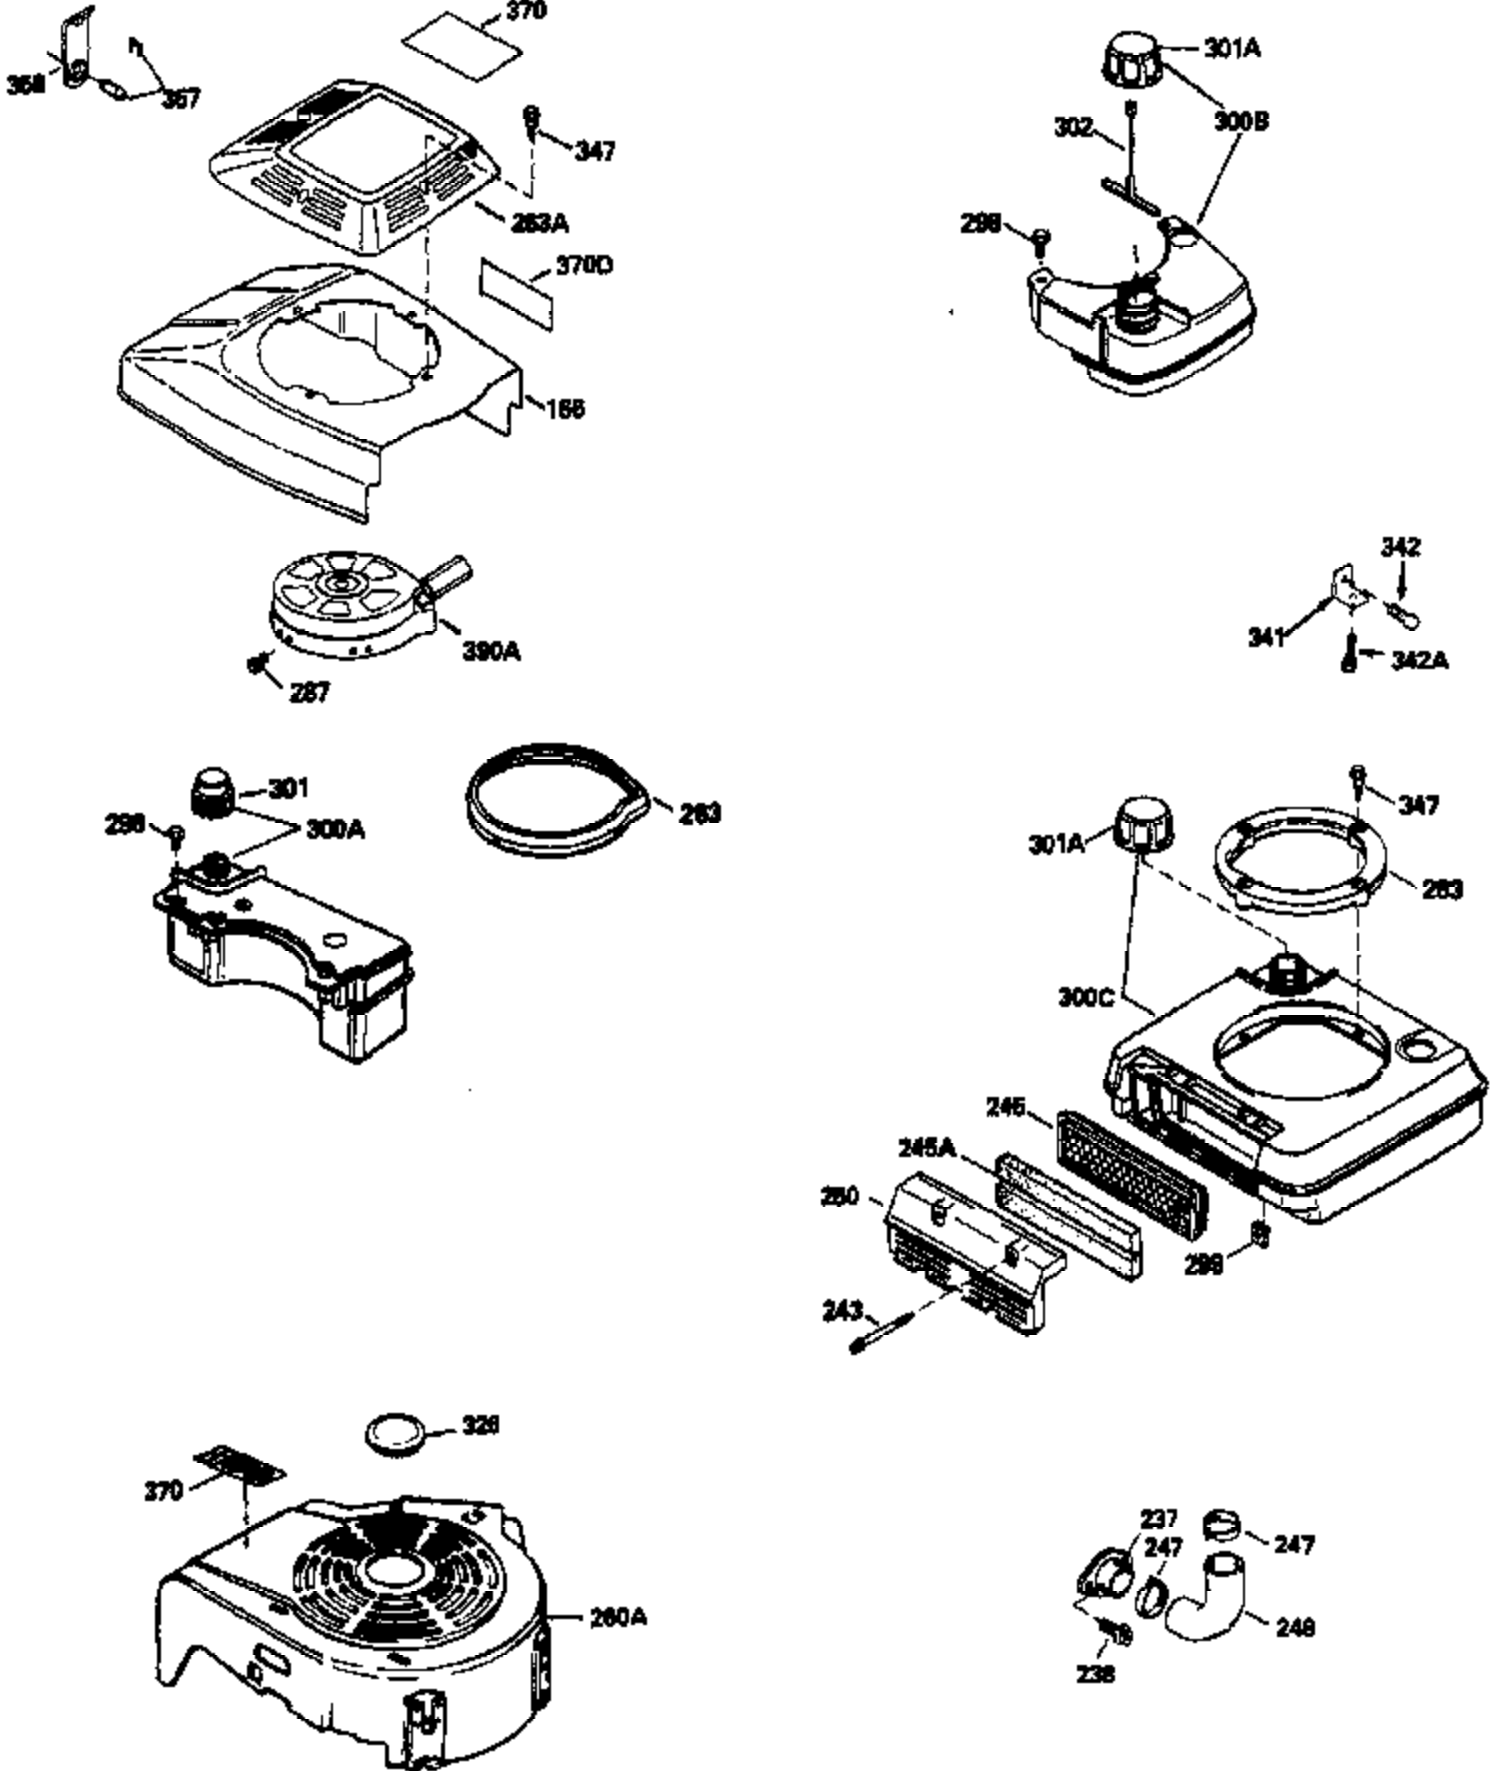

ILLUSTRATION SHOWS TYPICAL PARTS ONLY. ORDER BY PART NUMBER. PARTS NOT LISTED ARE SUPPLIED BY OEM.

VIEW 2 OF 3

Ref #	Part Number	Qty	Description
12B	34695	1	Breather Tube Elbow
166	35820	1	Engine Shroud
238	650937	2	Screw, 10-32 x 43/64"
245A	35937	1	Air Cleaner Filter
245	35850A	1	Air Cleaner Filter
250	35823	1	Air Cleaner Cover
263A	35821	1	Starter Grill
287	650926	2	Screw, 8-32 x 21/64"
301	35355	1	Fuel Cap
347	650898	4	Screw, 10-32 x 27/32"
370	35841	1	Name Decal
370C	36260	1	Primer Decal