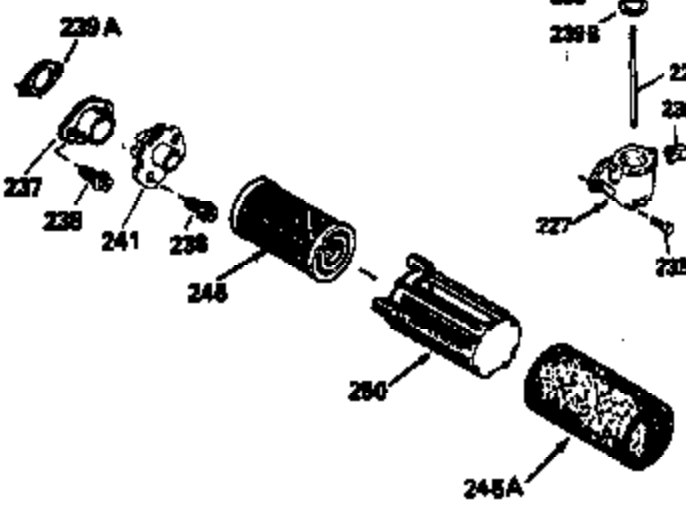

ILLUSTRATION SHOWS TYPICAL PARTS ONLY. ORDER BY PART NUMBER. PARTS NOT LISTED ARE SUPPLIED BY OEM.

VIEW 3 OF 3

Ref #	Part Number	Qty	Description
12B	34695	1	Breather Tube Elbow
19	33578	1	Extension Spring
69	35261	1	* Mounting Flange Gasket
182	6201	2	Screw, 1/4-28 x 7/8"
185	35363	1	Intake Pipe (Incl. 224)
186	34337	1	Governor Link
223	650451	2	Screw, 1/4-20 x 1"
227	35849	1	Air Cleaner Elbow
228	650962	1	Stud & Nut Ass'y.
229	650962	1	Stud & Nut Ass'y.
233	35818	1	Air Cleaner Bracket
238	650937	2	Screw, 10-32 x 43/64"
239	35848	1	Air Cleaner Gasket
245	35850A	1	Air Cleaner Filter
245A	35937	1	Air Cleaner Filter
250	35823	1	Air Cleaner Cover
251	650933	2	Wing Nut, 1/4-20
260	35826	1	Blower Housing
263A	35821	1	Starter Grill
276	33753	1	Locking Plate
277	650795	2	Screw, 1/4-20 x 2-1/4"
370C	36260	1	Primer Decal