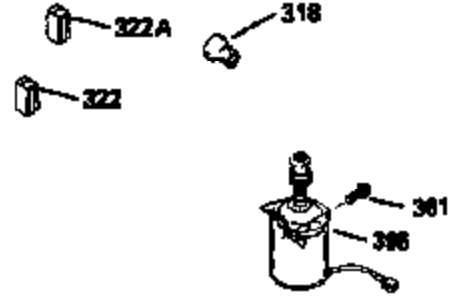

ILLUSTRATION SHOWS TYPICAL PARTS ONLY. ORDER BY PART NUMBER. PARTS NOT LISTED ARE SUPPLIED BY OEM.

VIEW 3 OF 3

Ref #	Part Number	Qty	Description
12B	34695	1	Breather Tube Elbow
19	33578	1	Extension Spring
69	35261	1	* Mounting Flange Gasket
182	6201	2	Screw, 1/4-28 x 7/8"
185	35363	1	Intake Pipe (Incl. 224)
186	34337	1	Governor Link
223	650451	2	Screw, 1/4-20 x 1"
227	35849	1	Air Cleaner Elbow
228	650962	1	Stud & Nut Ass'y.
229	650962	1	Stud & Nut Ass'y.
233	35818	1	Air Cleaner Bracket
238	650937	2	Screw, 10-32 x 43/64"
239	35848	1	Air Cleaner Gasket
245	35850A	1	Air Cleaner Filter
245A	35937	1	Air Cleaner Filter
250	35823	1	Air Cleaner Cover
251	650933	2	Wing Nut, 1/4-20
260	35826	1	Blower Housing
263A	35821	1	Starter Grill
276	33753	1	Locking Plate
277	650795	2	Screw, 1/4-20 x 2-1/4"
370C	36260	1	Primer Decal