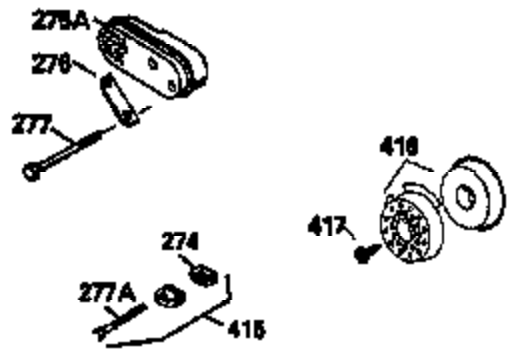

ILLUSTRATION SHOWS TYPICAL PARTS ONLY. ORDER BY PART NUMBER. PARTS NOT LISTED ARE SUPPLIED BY OEM.

VIEW 3 OF 3

Ref #	Part Number	Qty	Description
12B	34695	1	Breather Tube Elbow
19	33578	1	Extension Spring
69	35261	1	* Mounting Flange Gasket
182	6201	2	Screw, 1/4-28 x 7/8"
185	35363	1	Intake Pipe (Incl. 224)
186	34337	1	Governor Link
223	650451	2	Screw, 1/4-20 x 1"
227	35849	1	Air Cleaner Elbow
228	650962	1	Stud & Nut Ass'y.
229	650962	1	Stud & Nut Ass'y.
233	35818	1	Air Cleaner Bracket
238	650937	2	Screw, 10-32 x 43/64"
239	35848	1	Air Cleaner Gasket
245	35850A	1	Air Cleaner Filter
245A	35937	1	Air Cleaner Filter
250	35823	1	Air Cleaner Cover
251	650933	2	Wing Nut, 1/4-20
260	35826	1	Blower Housing
263A	35821	1	Starter Grill
276	33753	1	Locking Plate
277	650795	2	Screw, 1/4-20 x 2-1/4"
370C	36260	1	Primer Decal