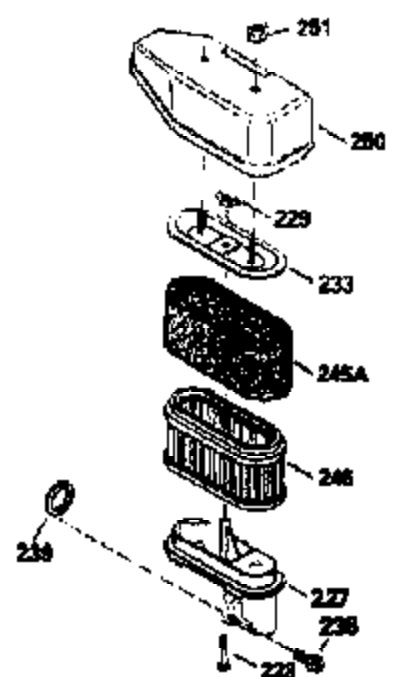

ILLUSTRATION SHOWS TYPICAL PARTS ONLY. ORDER BY PART NUMBER. PARTS NOT LISTED ARE SUPPLIED BY OEM.

VIEW 3 OF 3

Ref #	Part Number	Qty	Description
12B	34695	1	Breather Tube Elbow
19	33578	1	Extension Spring
69	35261	1	* Mounting Flange Gasket
182	6201	2	Screw, 1/4-28 x 7/8"
185	35363	1	Intake Pipe (Incl. 224)
186	34337	1	Governor Link
223	650451	2	Screw, 1/4-20 x 1"
227	35849	1	Air Cleaner Elbow
228	650962	1	Stud & Nut Ass'y.
229	650962	1	Stud & Nut Ass'y.
233	35818	1	Air Cleaner Bracket
238	650937	2	Screw, 10-32 x 43/64"
239	35848	1	Air Cleaner Gasket
245	35850A	1	Air Cleaner Filter
245A	35937	1	Air Cleaner Filter
250	35823	1	Air Cleaner Cover
251	650933	2	Wing Nut, 1/4-20
260	35826	1	Blower Housing
263A	35821	1	Starter Grill
276	33753	1	Locking Plate
277	650795	2	Screw, 1/4-20 x 2-1/4"
370C	36260	1	Primer Decal