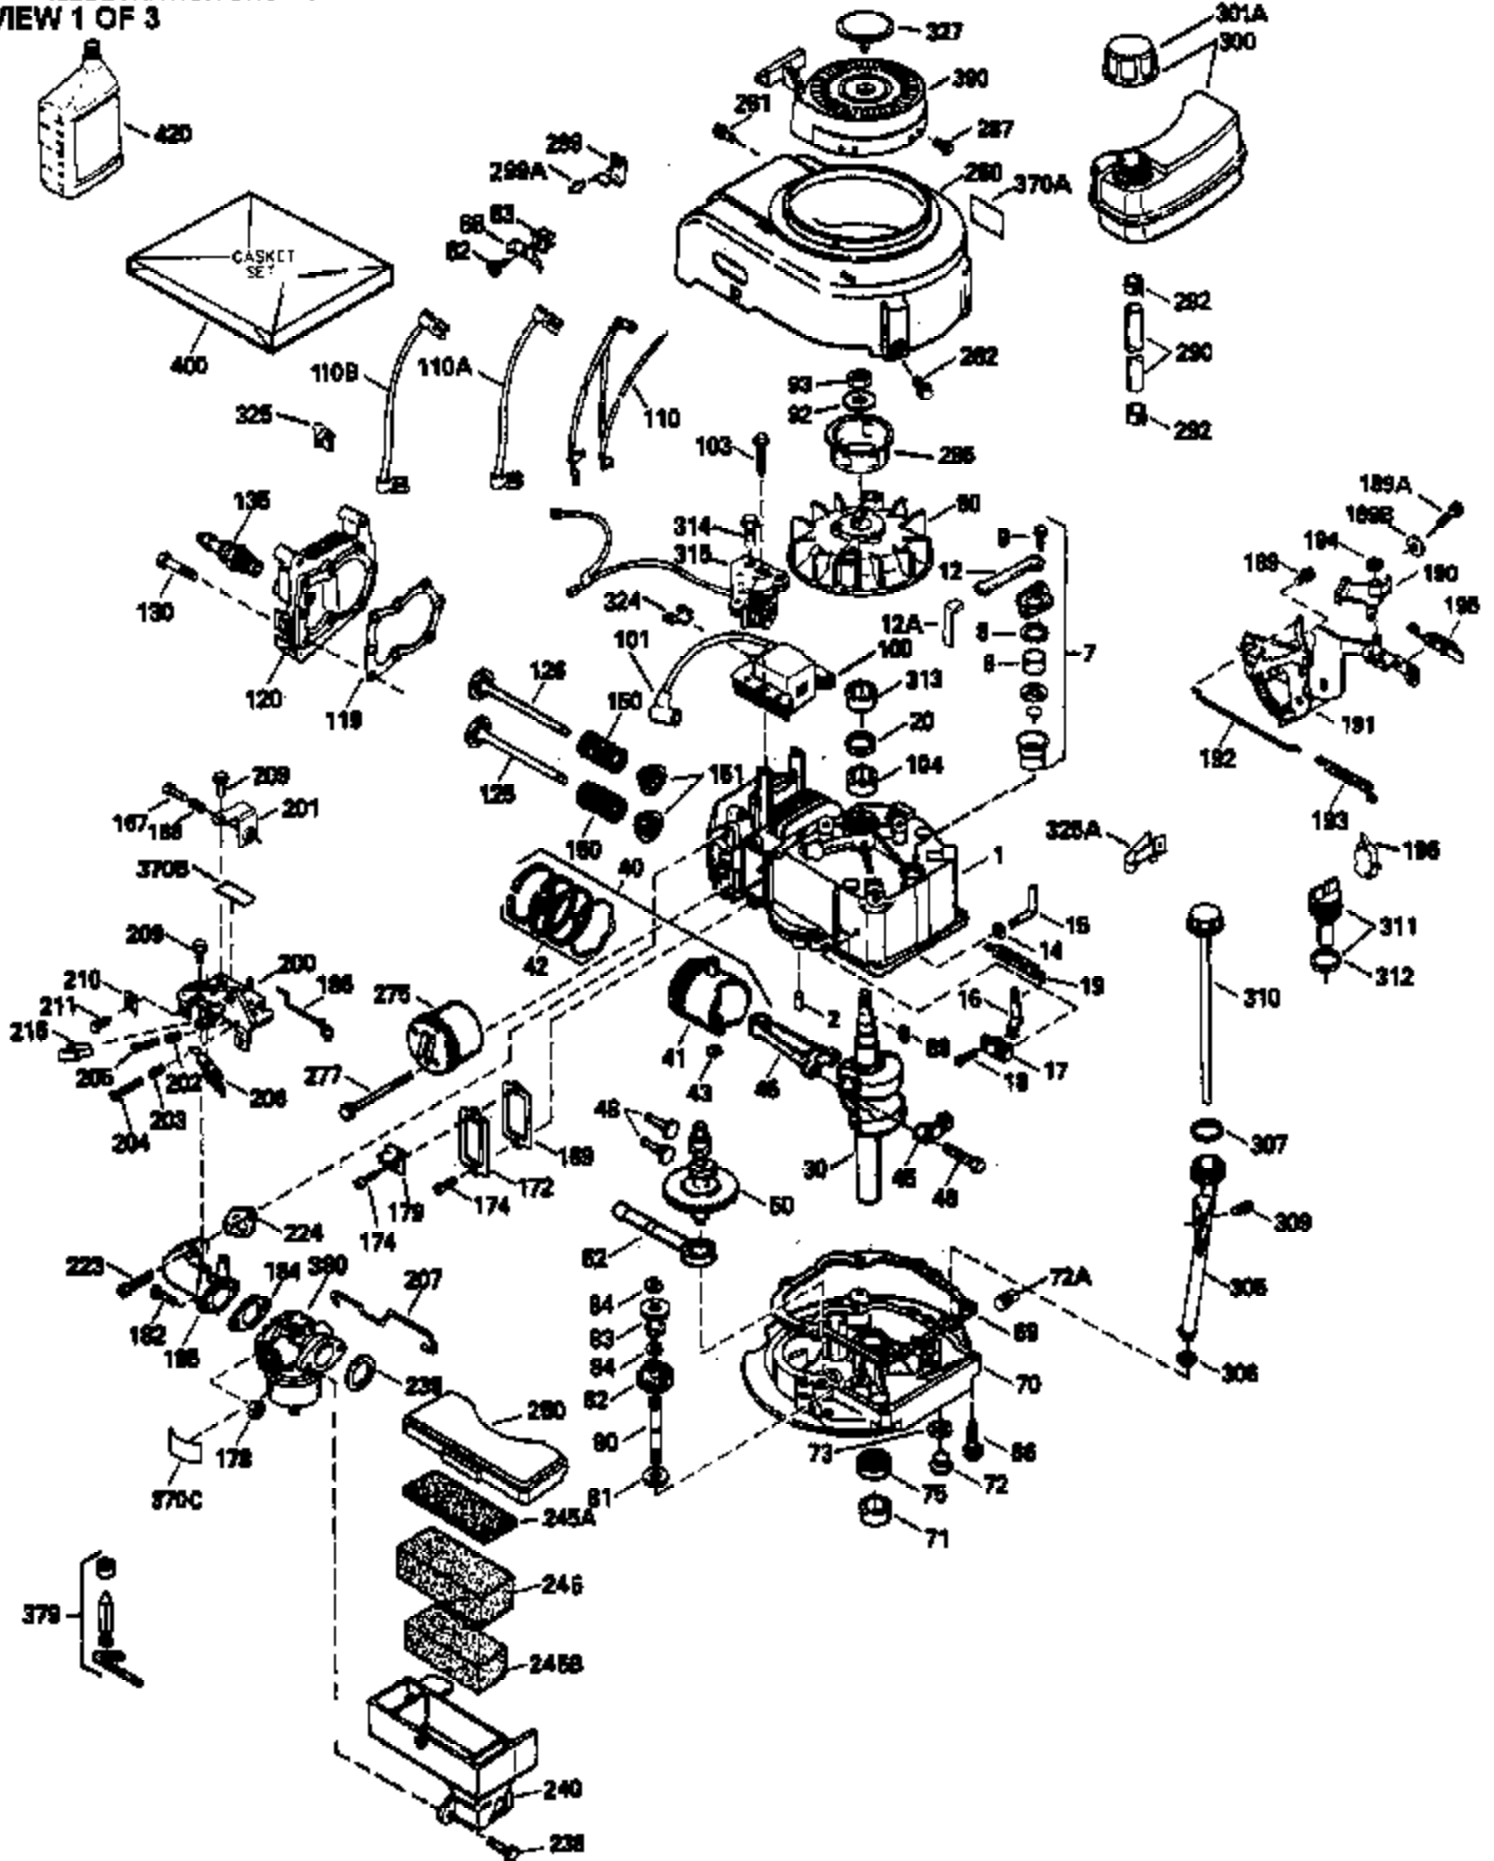

ILLUSTRATION SHOWS TYPICAL PARTS ONLY. ORDER BY PART NUMBER. PARTS NOT LISTED ARE SUPPLIED BY OEM.

VIEW 1 OF 3

Engine Parts List #1

Ref #	Part Number	Qty	Description
1	35513	1	Cylinder (Incl. 2 & 20)
2	26727	2	Dowel Pin
6	33734	1	Breather Element
7	34214A	1	Breather Ass'y. (Incl.6,8,9,12 & 12B)
8	33735	1	* Breather Gasket
9	30200	2	Screw, 10-24 x 9/16"
12	33886	1	Breather Tube
12B	34695	1	Breather Tube Elbow
14	28277	1	Washer
15	30589	1	Governor Rod (Incl. 14)
16	32651	1	Governor Lever
17	31335	1	Governor Lever Clamp
18	650548	1	Screw, 8-32 x 5/16"
19	33578	1	Extension Spring
20	32600	1	Oil Seal
30	34570A	1	Crankshaft
40	35544A	1	Piston, Pin & Ring Set (Std.)
40	35545A	1	Piston, Pin & Ring Set (.010" OS)
40	35546	1	Piston, Pin & Ring Set (.020" OS)
41	35541	1	Piston & Pin Ass'y. (Std.) (Incl. 43)
41	35542	1	Piston & Pin Ass'y. (.010" OS) (Incl. 43)
41	35543	1	Piston & Pin Ass'y. (.020" OS) (Incl. 43)
42	35547A	1	Ring Set (Std.)
42	35548A	1	Ring Set (.010" OS)
42	35549	1	Ring Set (.020" OS)
43	20381	2	Piston Pin Retaining Ring
45	32875	1	Connecting Rod Ass'y. (Incl. 46)
46	32610A	2	Connecting Rod Bolt
48	27241	2	Valve Lifter
50	35992	1	Camshaft (MCR)
52	29914	1	Oil Pump Ass'y.
69	35261	1	* Mounting Flange Gasket
70	34311D	1	Mounting Flange (Incl.72,75,80,81,82 & 83)
72	36083	1	Oil Drain Plug
75	27897	1	Oil Seal
80	30574A	1	Governor Shaft
81	30590A	1	Washer
82	30591	1	Governor Gear Ass'y. (Incl. 81)
83	30588A	1	Governor Spool
86	650488	6	Screw, 1/4-20 x 1-1/4"
89	611004	1	Flywheel Key
90	611112	1	Flywheel
92	650815	1	Belleville Washer
93	650816	1	Flywheel Nut
100	34443A	1	Solid State Ignition
101	610118	1	Spark Plug Cover
103	650814	2	Screw, Torx T-15, 10-24 x 1"
110	36230	1	Ground Wire
119	33015A	1	* Cylinder Head Gasket
120	34342	1	Cylinder Head
125	29313C	1	Exhaust Valve (Std.) (Incl. 151)
125	29315C	1	Exhaust Valve (1/32" OS) (Incl. 151)
126	29314B	1	Intake Valve (Std.) (Incl. 151)
126	29315C	1	Intake Valve (1/32" OS) (Incl. 151)
130	6021A	8	Screw, 5/16-18 x 1-1/2"
135	35395	1	Resistor Spark Plug (RJ19LM)
150	35991	2	Valve Spring
151	31673	2	Valve Spring Cap