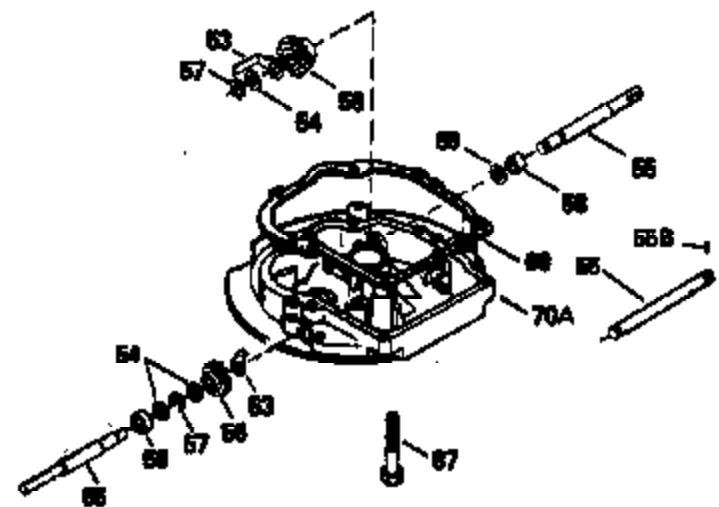

ILLUSTRATION SHOWS TYPICAL PARTS ONLY. ORDER BY PART NUMBER. PARTS NOT LISTED ARE SUPPLIED BY OEM.

VIEW 3 OF 3

Ref #	Part Number	Qty	Description
12B	34695	1	Breather Tube Elbow
19	33578	1	Extension Spring
69	35261	1	* Mounting Flange Gasket
182	6201	2	Screw, 1/4-28 x 7/8"
185	35363	1	Intake Pipe (Incl. 224)
186	34337	1	Governor Link
223	650451	2	Screw, 1/4-20 x 1"
227	35849	1	Air Cleaner Elbow
228	650962	1	Stud & Nut Ass'y.
229	650962	1	Stud & Nut Ass'y.
233	35818	1	Air Cleaner Bracket
238	650937	2	Screw, 10-32 x 43/64"
239	35848	1	Air Cleaner Gasket
245	35850A	1	Air Cleaner Filter
245A	35937	1	Air Cleaner Filter
250	35823	1	Air Cleaner Cover
251	650933	2	Wing Nut, 1/4-20
260	35826	1	Blower Housing
263A	35821	1	Starter Grill
276	33753	1	Locking Plate
277	650795	2	Screw, 1/4-20 x 2-1/4"
370C	36260	1	Primer Decal