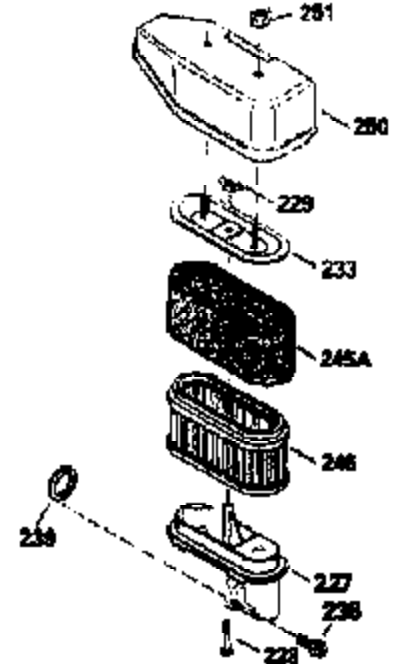

ILLUSTRATION SHOWS TYPICAL PARTS ONLY. ORDER BY PART NUMBER. PARTS NOT LISTED ARE SUPPLIED BY OEM.

VIEW 3 OF 3

Ref #	Part Number	Qty	Description
19	31361		Spring, Extension
69	35261		* Gasket, Mounting flange
182	6201		Screw, 1/4-28 x 7/8"
185	31384A		Pipe, Intake (Incl. 224)
186	32653		Link, Governor spring
216	33086		Lever, Speed adjusting
223	650451		Screw, 1/4-20 x 1"
238	650932		Screw, 10-32 x 49/64"
239	34338		* Gasket, Air cleaner
241	35797		Collar, Air cleaner
245	35066		Filter, Air cleaner
246D	35435		Filter, Pre-Air (Optional)
250A	35065		Cover Assy., Air cleaner
260	35826		Housing, Blower
263A	35821		Grill, Starter
275A	34613		Muffler
276	33753		Plate, Locking
277A	30063		Screw, Torx T-30, 1/4-20 x 1/2" (Use as req.)
277	650795		Screw, 1/4-20 x 2-1/4" (Use as requir ed)
354	35025		Staple (Not used on all models)
370F	35847		Decal, Instruction
370G	34387		Decal, Instruction (Optional)
410	730574		Opt.Debris Screen Kit (Incl.370G,411, 412,413)
411	35596		Debris Screen (Optional)
412	35597		Debris Screen Bracket (Optional)
413	650910		Screw, 8-32 x 1/4 (Optional)
415	730162		Muffler Adapter Kit(In.274,277A)(Use as req.)