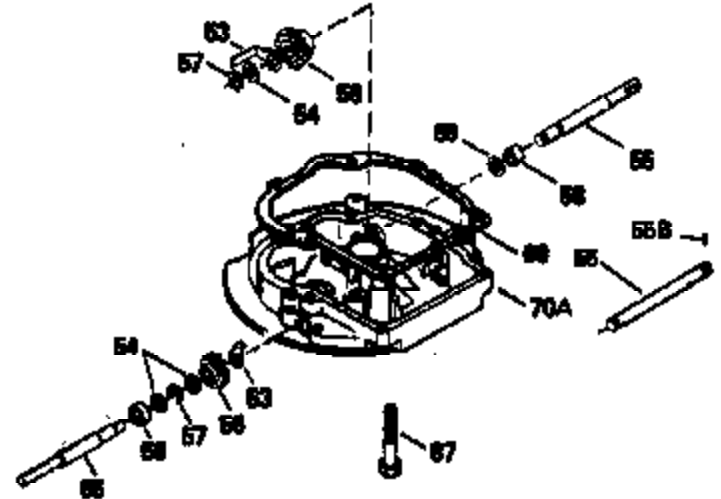

ILLUSTRATION SHOWS TYPICAL PARTS ONLY. ORDER BY PART NUMBER. PARTS NOT LISTED ARE SUPPLIED BY OEM.

VIEW 3 OF 3

Ref #	Part Number	Qty	Description
19	31361		Spring, Extension
69	35261		* Gasket, Mounting flange
182	6201		Screw, 1/4-28 x 7/8"
185	31384A		Pipe, Intake (Incl. 224)
186	32653		Link, Governor spring
216	33086		Lever, Speed adjusting
223	650451		Screw, 1/4-20 x 1"
238	650932		Screw, 10-32 x 49/64"
239	34338		* Gasket, Air cleaner
241	35797		Collar, Air cleaner
245	35066		Filter, Air cleaner
246D	35435		Filter, Pre-Air (Optional)
250A	35065		Cover Assy., Air cleaner
260	35826		Housing, Blower
263A	35821		Grill, Starter
275A	34613		Muffler
276	33753		Plate, Locking
277A	30063		Screw, Torx T-30, 1/4-20 x 1/2" (Use as req.)
277	650795		Screw, 1/4-20 x 2-1/4" (Use as requir ed)
354	35025		Staple (Not used on all models)
370F	35847		Decal, Instruction
370G	34387		Decal, Instruction (Optional)
410	730574		Opt.Debris Screen Kit (Incl.370G,411, 412,413)
411	35596		Debris Screen (Optional)
412	35597		Debris Screen Bracket (Optional)
413	650910		Screw, 8-32 x 1/4 (Optional)
415	730162		Muffler Adapter Kit(In.274,277A)(Use as req.)