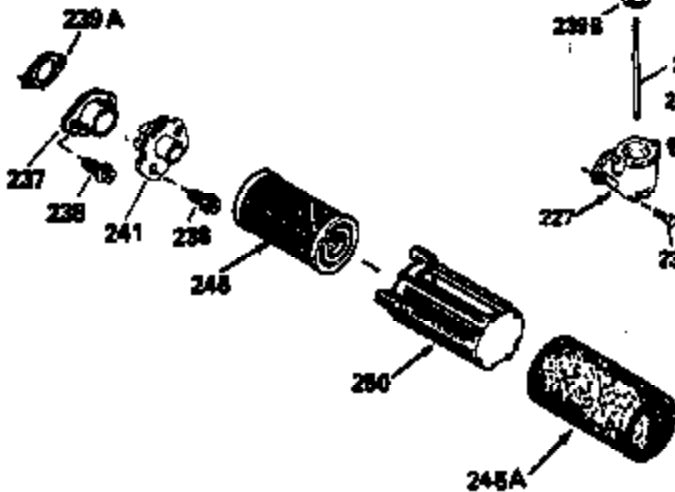

ILLUSTRATION SHOWS TYPICAL PARTS ONLY. ORDER BY PART NUMBER. PARTS NOT LISTED ARE SUPPLIED BY OEM.

VIEW 3 OF 3

Ref #	Part Number	Qty	Description
19	31361		Spring, Extension
69	35261		* Gasket, Mounting flange
182	6201		Screw, 1/4-28 x 7/8"
185	31384A		Pipe, Intake (Incl. 224)
186	32653		Link, Governor spring
216	33086		Lever, Speed adjusting
223	650451		Screw, 1/4-20 x 1"
238	650932		Screw, 10-32 x 49/64"
239	34338		* Gasket, Air cleaner
241	35797		Collar, Air cleaner
245	35066		Filter, Air cleaner
246D	35435		Filter, Pre-Air (Optional)
250A	35065		Cover Assy., Air cleaner
260	35826		Housing, Blower
263A	35821		Grill, Starter
275A	34613		Muffler
276	33753		Plate, Locking
277A	30063		Screw, Torx T-30, 1/4-20 x 1/2" (Use as req.)
277	650795		Screw, 1/4-20 x 2-1/4" (Use as requir ed)
354	35025		Staple (Not used on all models)
370F	35847		Decal, Instruction
370G	34387		Decal, Instruction (Optional)
410	730574		Opt.Debris Screen Kit (Incl.370G,411, 412,413)
411	35596		Debris Screen (Optional)
412	35597		Debris Screen Bracket (Optional)
413	650910		Screw, 8-32 x 1/4 (Optional)
415	730162		Muffler Adapter Kit(In.274,277A)(Use as req.)