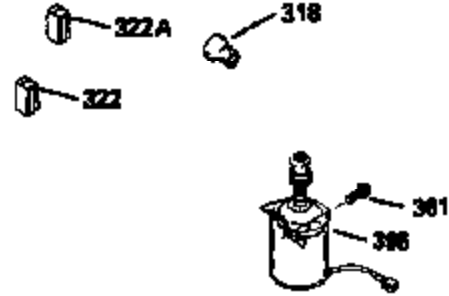

ILLUSTRATION SHOWS TYPICAL PARTS ONLY. ORDER BY PART NUMBER. PARTS NOT LISTED ARE SUPPLIED BY OEM.

VIEW 3 OF 3

Ref #	Part Number	Qty	Description
19	31361		Spring, Extension
69	35261		* Gasket, Mounting flange
182	6201		Screw, 1/4-28 x 7/8"
185	31384A		Pipe, Intake (Incl. 224)
186	32653		Link, Governor spring
216	33086		Lever, Speed adjusting
223	650451		Screw, 1/4-20 x 1"
238	650932		Screw, 10-32 x 49/64"
239	34338		* Gasket, Air cleaner
241	35797		Collar, Air cleaner
245	35066		Filter, Air cleaner
246D	35435		Filter, Pre-Air (Optional)
250A	35065		Cover Assy., Air cleaner
260	35826		Housing, Blower
263A	35821		Grill, Starter
275A	34613		Muffler
276	33753		Plate, Locking
277A	30063		Screw, Torx T-30, 1/4-20 x 1/2" (Use as req.)
277	650795		Screw, 1/4-20 x 2-1/4" (Use as requir ed)
354	35025		Staple (Not used on all models)
370F	35847		Decal, Instruction
370G	34387		Decal, Instruction (Optional)
410	730574		Opt.Debris Screen Kit (Incl.370G,411, 412,413)
411	35596		Debris Screen (Optional)
412	35597		Debris Screen Bracket (Optional)
413	650910		Screw, 8-32 x 1/4 (Optional)
415	730162		Muffler Adapter Kit(In.274,277A)(Use as req.)