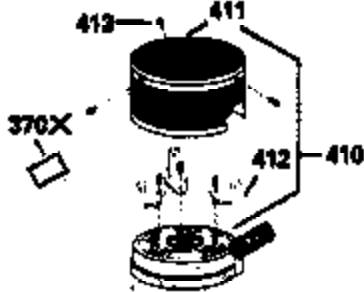

ILLUSTRATION SHOWS TYPICAL PARTS ONLY. ORDER BY PART NUMBER. PARTS NOT LISTED ARE SUPPLIED BY OEM.

VIEW 3 OF 3

Ref #	Part Number	Qty	Description
19	31361		Spring, Extension
69	35261		* Gasket, Mounting flange
182	6201		Screw, 1/4-28 x 7/8"
185	31384A		Pipe, Intake (Incl. 224)
186	32653		Link, Governor spring
216	33086		Lever, Speed adjusting
223	650451		Screw, 1/4-20 x 1"
238	650932		Screw, 10-32 x 49/64"
239	34338		* Gasket, Air cleaner
241	35797		Collar, Air cleaner
245	35066		Filter, Air cleaner
246D	35435		Filter, Pre-Air (Optional)
250A	35065		Cover Assy., Air cleaner
260	35826		Housing, Blower
263A	35821		Grill, Starter
275A	34613		Muffler
276	33753		Plate, Locking
277A	30063		Screw, Torx T-30, 1/4-20 x 1/2" (Use as req.)
277	650795		Screw, 1/4-20 x 2-1/4" (Use as requir ed)
354	35025		Staple (Not used on all models)
370F	35847		Decal, Instruction
370G	34387		Decal, Instruction (Optional)
410	730574		Opt.Debris Screen Kit (Incl.370G,411, 412,413)
411	35596		Debris Screen (Optional)
412	35597		Debris Screen Bracket (Optional)
413	650910		Screw, 8-32 x 1/4 (Optional)
415	730162		Muffler Adapter Kit(In.274,277A)(Use as req.)