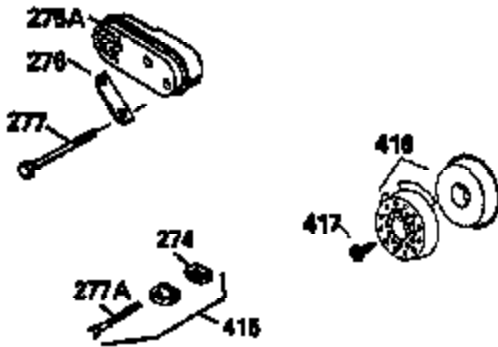

ILLUSTRATION SHOWS TYPICAL PARTS ONLY. ORDER BY PART NUMBER. PARTS NOT LISTED ARE SUPPLIED BY OEM.

VIEW 3 OF 3

Ref #	Part Number	Qty	Description
19	31361		Spring, Extension
69	35261		* Gasket, Mounting flange
182	6201		Screw, 1/4-28 x 7/8"
185	31384A		Pipe, Intake (Incl. 224)
186	32653		Link, Governor spring
216	33086		Lever, Speed adjusting
223	650451		Screw, 1/4-20 x 1"
238	650932		Screw, 10-32 x 49/64"
239	34338		* Gasket, Air cleaner
241	35797		Collar, Air cleaner
245	35066		Filter, Air cleaner
246D	35435		Filter, Pre-Air (Optional)
250A	35065		Cover Assy., Air cleaner
260	35826		Housing, Blower
263A	35821		Grill, Starter
275A	34613		Muffler
276	33753		Plate, Locking
277A	30063		Screw, Torx T-30, 1/4-20 x 1/2" (Use as req.)
277	650795		Screw, 1/4-20 x 2-1/4" (Use as requir ed)
354	35025		Staple (Not used on all models)
370F	35847		Decal, Instruction
370G	34387		Decal, Instruction (Optional)
410	730574		Opt.Debris Screen Kit (Incl.370G,411, 412,413)
411	35596		Debris Screen (Optional)
412	35597		Debris Screen Bracket (Optional)
413	650910		Screw, 8-32 x 1/4 (Optional)
415	730162		Muffler Adapter Kit(In.274,277A)(Use as req.)