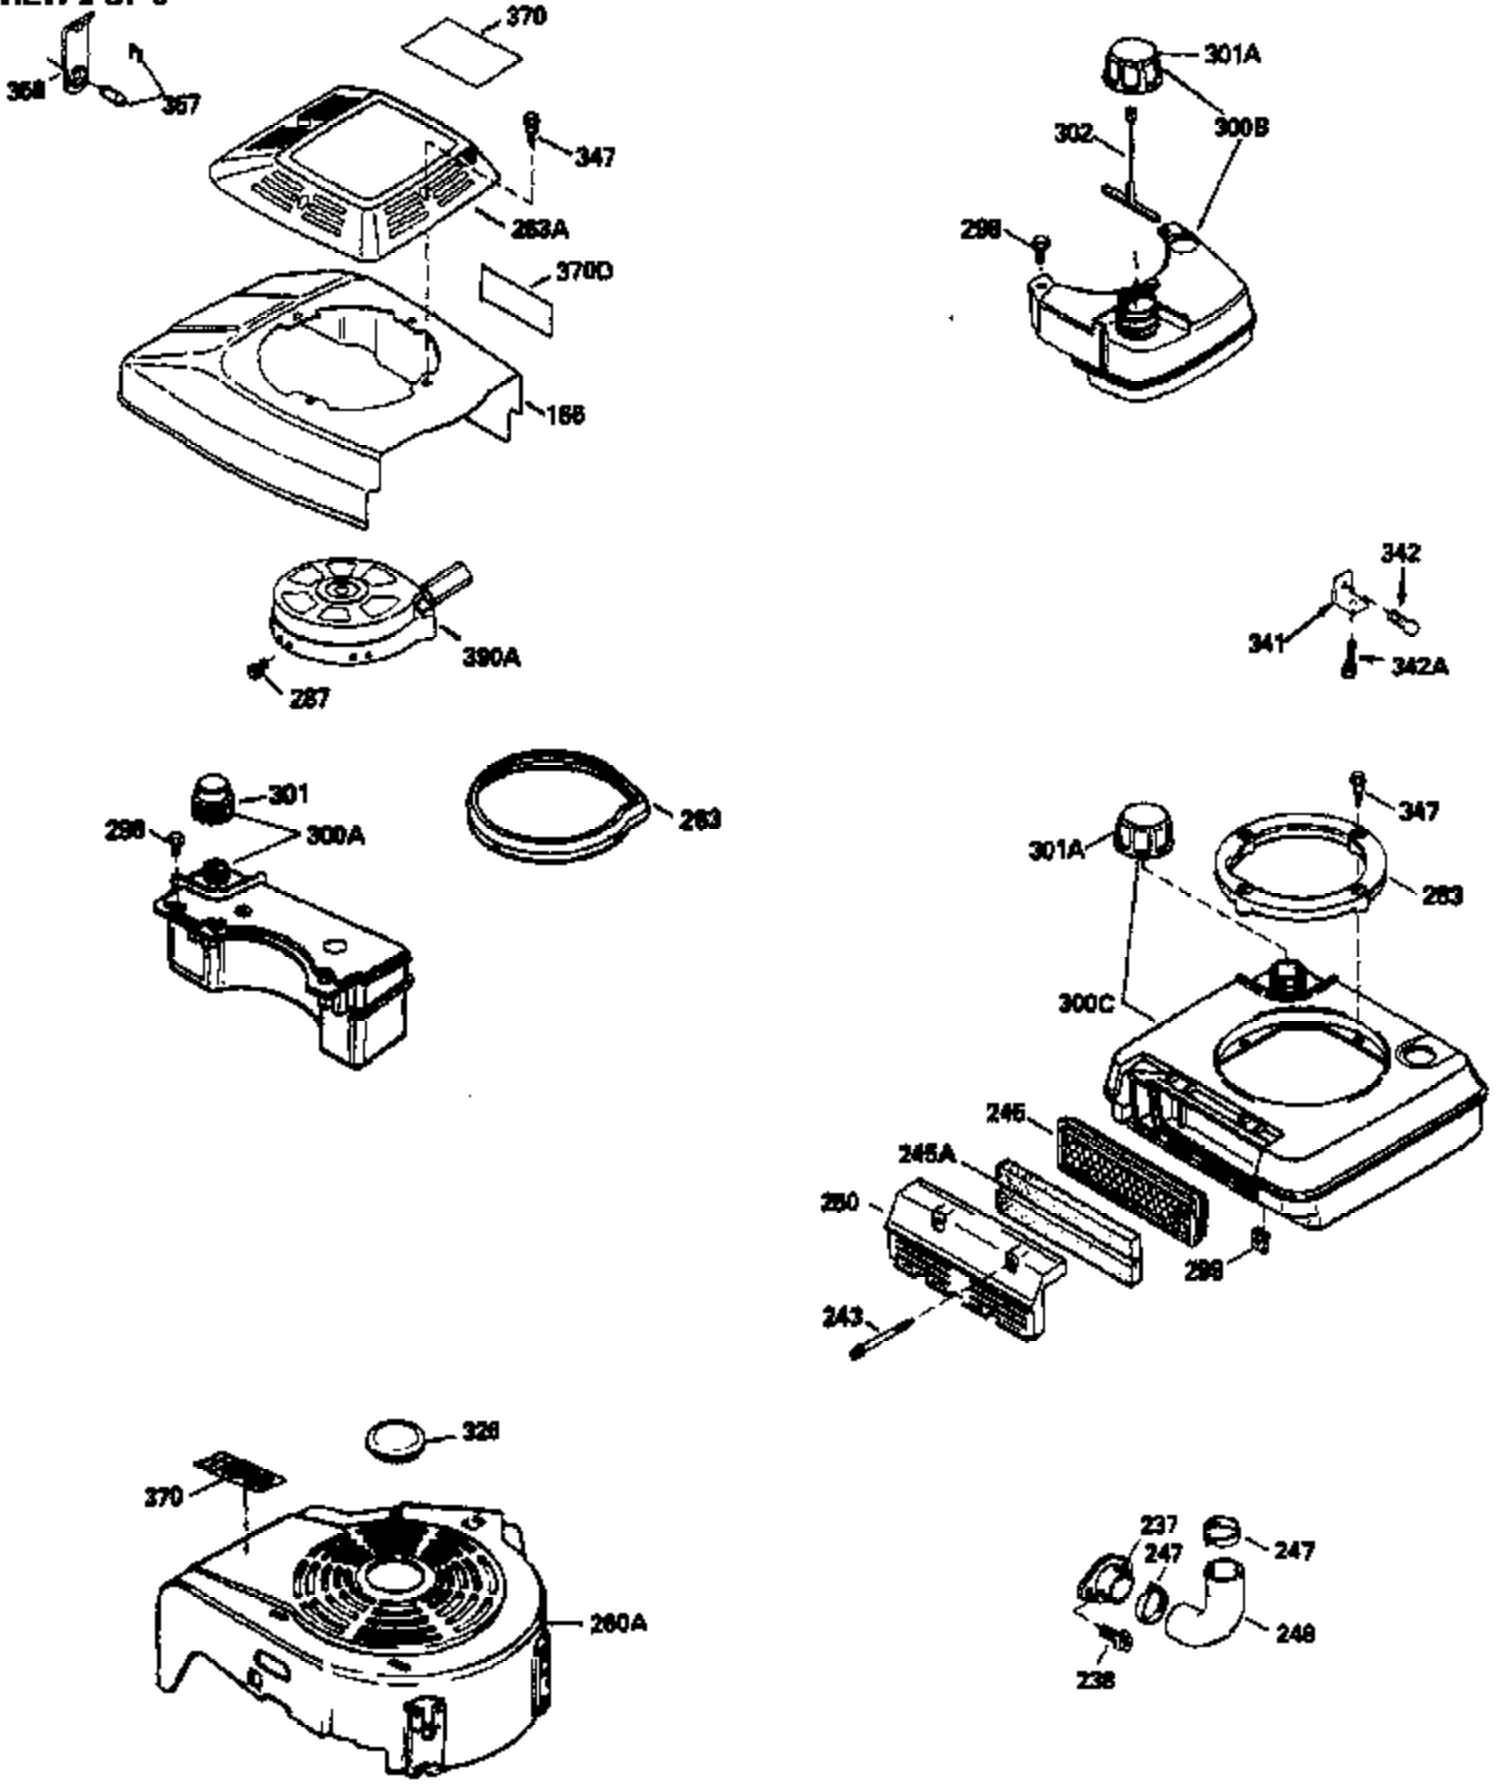

ILLUSTRATION SHOWS TYPICAL PARTS ONLY. ORDER BY PART NUMBER. PARTS NOT LISTED ARE SUPPLIED BY OEM.

VIEW 2 OF 3

Ref #	Part Number	Qty	Description
166	35827		Shroud, Engine
238	650932		Screw, 10-32 x 49/64"
245	35066		Filter, Air cleaner
246D	35435		Filter, Pre-Air (Optional)
250A	35065		Cover Assy., Air cleaner
263A	35821		Grill, Starter
287	650884		Screw, 8-32 x 1/2"
301A	35355		Fuel Cap (Use as required)
347	650898		Screw, 10-32 x 27/32"
354	35025		Staple (Not used on all models)
357	34985		Rope Stop & Staple Assy. (Incl. 354)
370F	35847		Decal, Instruction
370G	34387		Decal, Instruction (Optional)
390A	590637		Rewind Starter (Refer to Division 5, Section C, page 34 or Fiche 8A, Grid G-5 for breakdown)