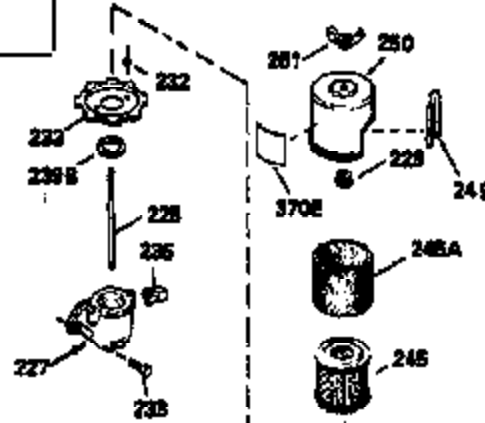

ILLUSTRATION SHOWS TYPICAL PARTS ONLY. ORDER BY PART NUMBER. PARTS NOT LISTED ARE SUPPLIED BY OEM.

VIEW 3 OF 3

Ref #	Part Number	Qty	Description
19	31361		Spring, Extension
69	35261		* Gasket, Mounting flange
182	6201		Screw, 1/4-28 x 7/8"
185	31384A		Pipe, Intake (Incl. 224)
186	32653		Link, Governor spring
216	33086		Lever, Speed adjusting
223	650451		Screw, 1/4-20 x 1"
238	650932		Screw, 10-32 x 49/64"
239	34338		* Gasket, Air cleaner
241	35797		Collar, Air cleaner
245	35066		Filter, Air cleaner
246D	35435		Filter, Pre-Air (Optional)
250A	35065		Cover Assy., Air cleaner
260	35826		Housing, Blower
263A	35821		Grill, Starter
275A	34613		Muffler
276	33753		Plate, Locking
277A	30063		Screw, Torx T-30, 1/4-20 x 1/2" (Use as req.)
277	650795		Screw, 1/4-20 x 2-1/4" (Use as requir ed)
354	35025		Staple (Not used on all models)
370F	35847		Decal, Instruction
370G	34387		Decal, Instruction (Optional)
410	730574		Opt.Debris Screen Kit (Incl.370G,411, 412,413)
411	35596		Debris Screen (Optional)
412	35597		Debris Screen Bracket (Optional)
413	650910		Screw, 8-32 x 1/4 (Optional)
415	730162		Muffler Adapter Kit(In.274,277A)(Use as req.)