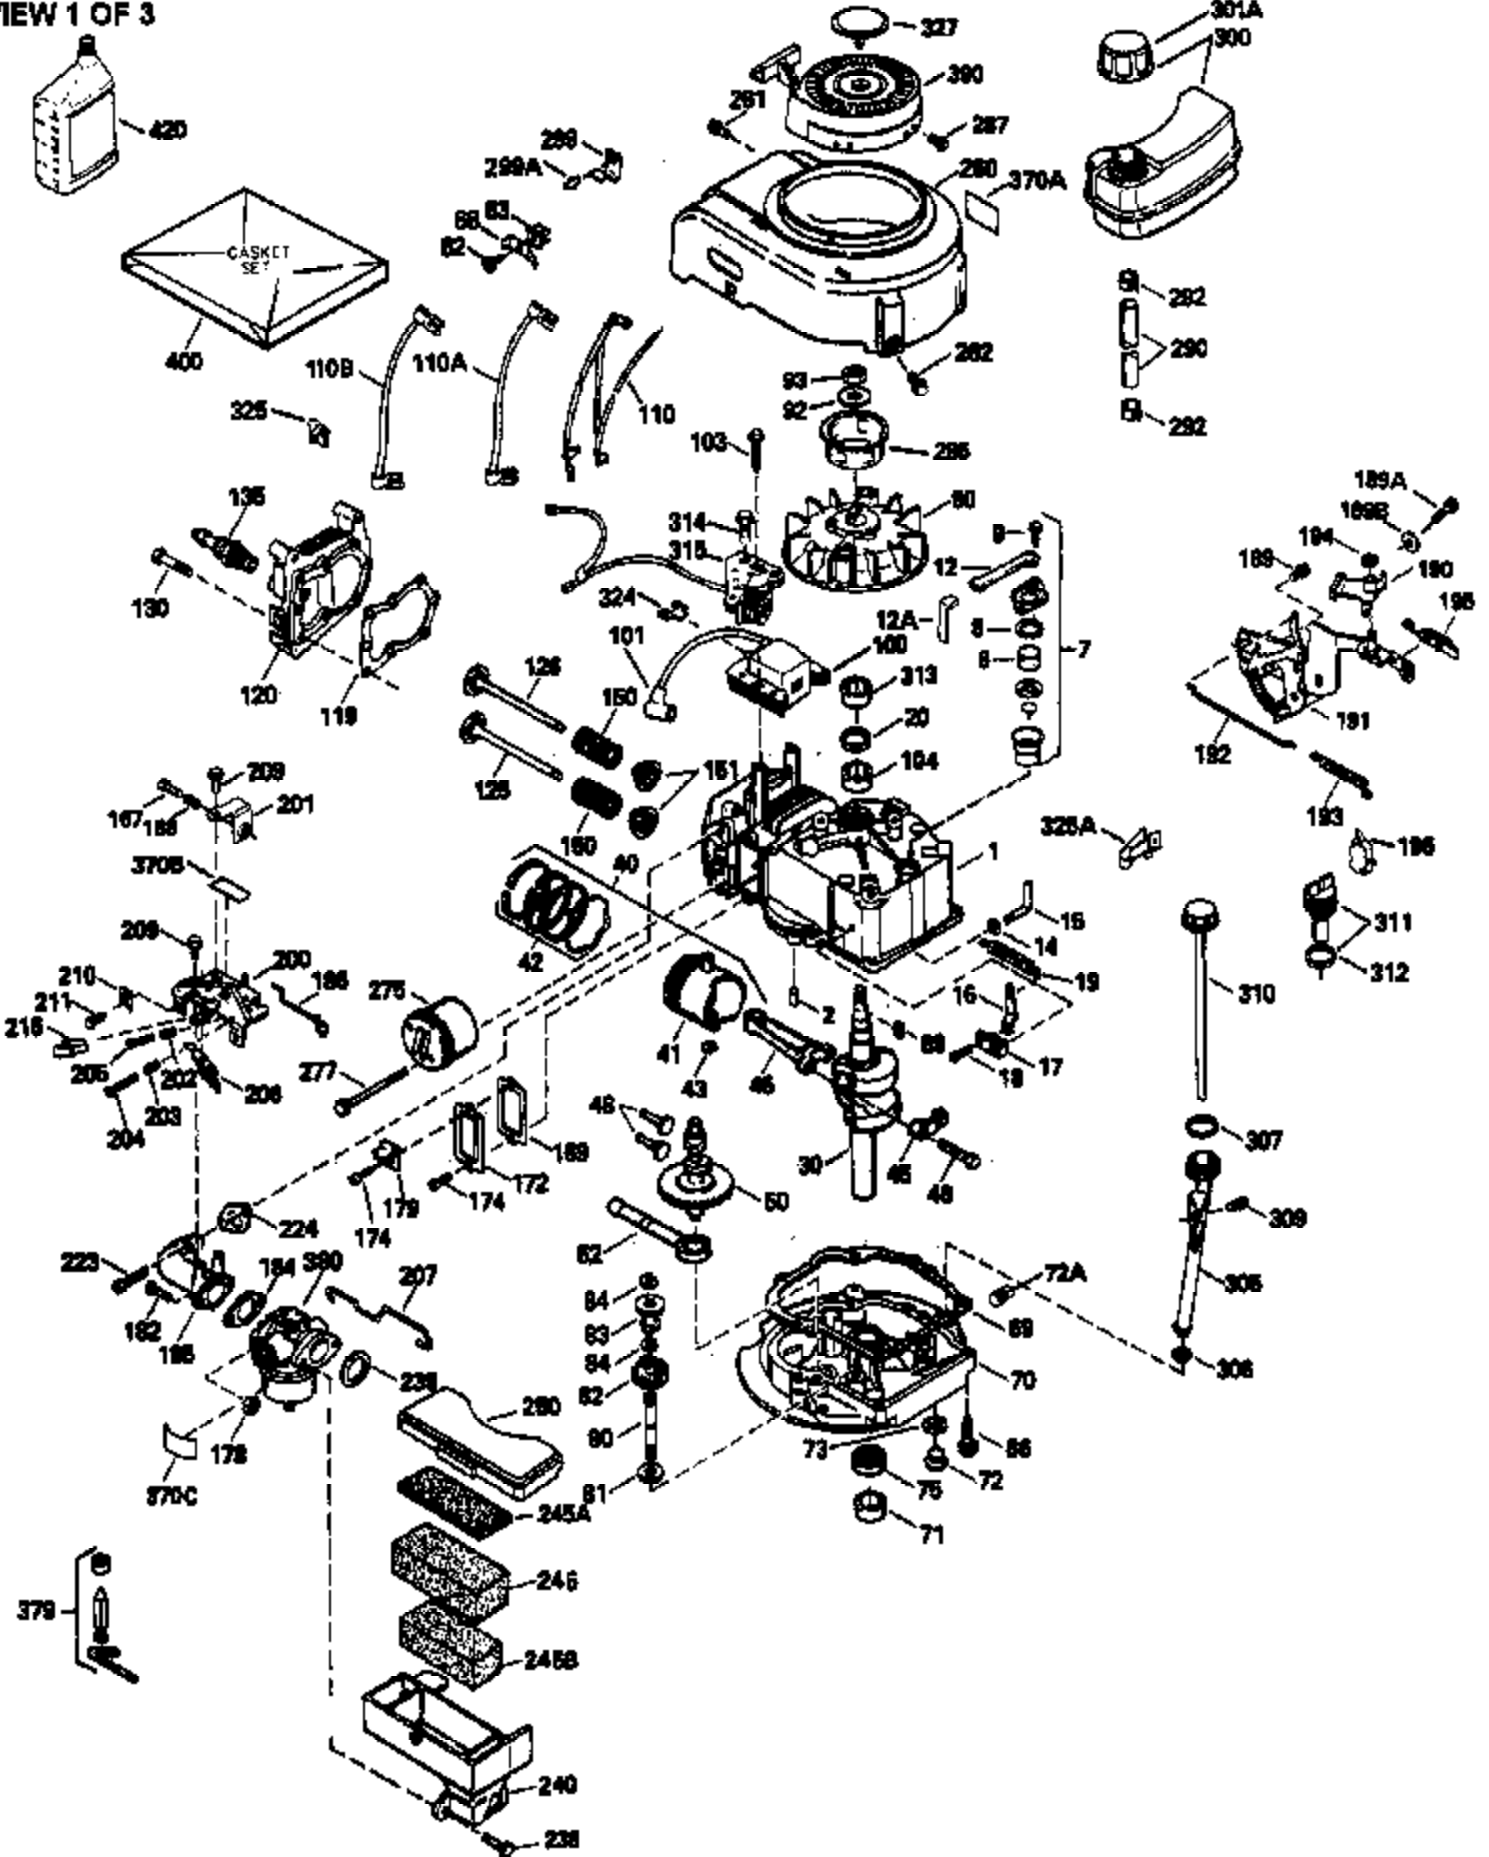

## Engine Parts List #1

Ref #	Part Number	Qty	Description
1	35513	1	Cylinder (Incl. 2 & 20)
2	26727	2	Dowel Pin
6	33734	1	Breather Element
7	34214A	1	Breather Ass'y. (Incl.6,8,9,12 & 12B)
8	33735	1	* Breather Gasket
9	30200	2	Screw, 10-24 x 9/16"
12B	34695	1	Breather Tube Elbow
12	33886	1	Breather Tube
14	28277	1	Washer
15	30589	1	Governor Rod (Incl. 14)
16	31383A	1	Governor Lever
17	31335	1	Governor Lever Clamp
18	650548	1	Screw, 8-32 x 5/16"
19	31361	1	Extension Spring
20	32600	1	Oil Seal
30	34477B	1	Crankshaft
40	35544A	1	Piston, Pin & Ring Set (Std.)
40	35545A	1	Piston, Pin & Ring Set (.010" OS)
40	35546	1	Piston, Pin & Ring Set (.020" OS)
41	35541	1	Piston & Pin Ass'y. (Std.) (Incl. 43)
41	35542	1	Piston & Pin Ass'y. (.010" OS) (Incl. 43)
41	35543	1	Piston & Pin Ass'y. (.020" OS) (Incl. 43)
42	35547A	1	Ring Set (Std.)
42	35548A	1	Ring Set (.010" OS)
42	35549	1	Ring Set (.020" OS)
43	20381	2	Piston Pin Retaining Ring
45	32875	1	Connecting Rod Ass'y. (Incl. 46)
46	32610A	2	Connecting Rod Bolt
48	27241	2	Valve Lifter
50	35992	1	Camshaft (MCR)
52	29914	1	Oil Pump Ass'y.
69	35261	1	* Mounting Flange Gasket
70	34311C	1	Mounting Flange (Incl. 72, 75 & 80)
72	36083	1	Oil Drain Plug
75	27897	1	Oil Seal
80	30574A	1	Governor Shaft
81	30590A	1	Washer
82	30591	1	Governor Gear Ass'y. (Incl. 81)
83	30588A	1	Governor Spool
86	650488	6	Screw, 1/4-20 x 1-1/4"
89	611004	1	Flywheel Key
90	611112	1	Flywheel
92	650815	1	Belleville Washer
93	650816	1	Flywheel Nut
100	34443A	1	Solid State Ignition
101	610118	1	Spark Plug Cover
103	650814	2	Screw, Torx T-15, 10-24 x 1"
110	34961	1	Ground Wire
119	33015A	1	* Cylinder Head Gasket
120	34342	1	Cylinder Head
125	29313C	1	Exhaust Valve (Std.) (Incl. 151)
125	29315C	1	Exhaust Valve (1/32" OS) (Incl. 151)
126	29314B	1	Intake Valve (Std.) (Incl. 151)
126	29315C	1	Intake Valve (1/32" OS) (Incl. 151)
130	6021A	8	Screw, 5/16-18 x 1-1/2"
135	35395	1	Resistor Spark Plug (RJ19LM)
150	35991	2	Valve Spring
151	31673	2	Valve Spring Cap