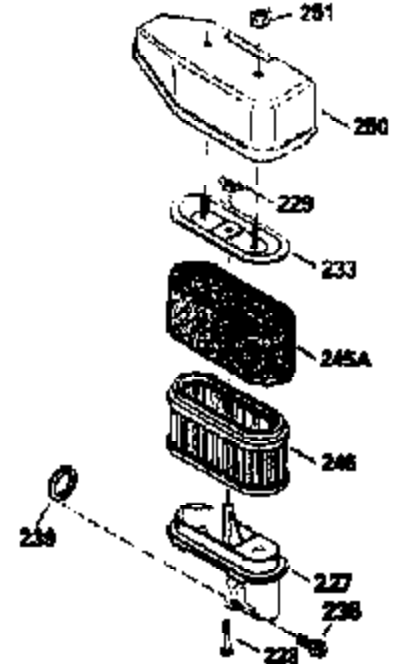

ILLUSTRATION SHOWS TYPICAL PARTS ONLY. ORDER BY PART NUMBER. PARTS NOT LISTED ARE SUPPLIED BY OEM.

VIEW 3 OF 3

Ref #	Part Number	Qty	Description
12B	34695	1	Breather Tube Elbow
19	31361	1	Extension Spring
69	35261	1	* Mounting Flange Gasket
182	6201	2	Screw, 1/4-28 x 7/8"
185	31384A	1	Intake Pipe (Incl. 224)
186	34337	1	Governor Link
223	650451	2	Screw, 1/4-20 x 1"
238	650932	2	Screw, 10-32 x 49/64"
239	34338	1	* Air Cleaner Gasket
241	35797	1	Air Cleaner Collar
245	35066	1	Air Cleaner Filter
250	35065	1	Air Cleaner Cover
260	35826	1	Blower Housing
263A	35821	1	Starter Grill
276	33753	1	Locking Plate
277	650795	2	Screw, 1/4-20 x 2-1/4"
354	35025	1	Staple
370C	36260	1	Primer Decal