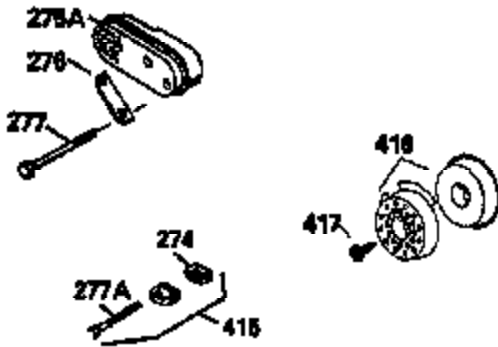

ILLUSTRATION SHOWS TYPICAL PARTS ONLY. ORDER BY PART NUMBER. PARTS NOT LISTED ARE SUPPLIED BY OEM.

VIEW 3 OF 3

Ref #	Part Number	Qty	Description
12B	34695	1	Breather Tube Elbow
19	31361	1	Extension Spring
69	35261	1	* Mounting Flange Gasket
182	6201	2	Screw, 1/4-28 x 7/8"
185	31384A	1	Intake Pipe (Incl. 224)
186	34337	1	Governor Link
223	650451	2	Screw, 1/4-20 x 1"
238	650932	2	Screw, 10-32 x 49/64"
239	34338	1	* Air Cleaner Gasket
241	35797	1	Air Cleaner Collar
245	35066	1	Air Cleaner Filter
250	35065	1	Air Cleaner Cover
260	35826	1	Blower Housing
263A	35821	1	Starter Grill
276	33753	1	Locking Plate
277	650795	2	Screw, 1/4-20 x 2-1/4"
354	35025	1	Staple
370C	36260	1	Primer Decal