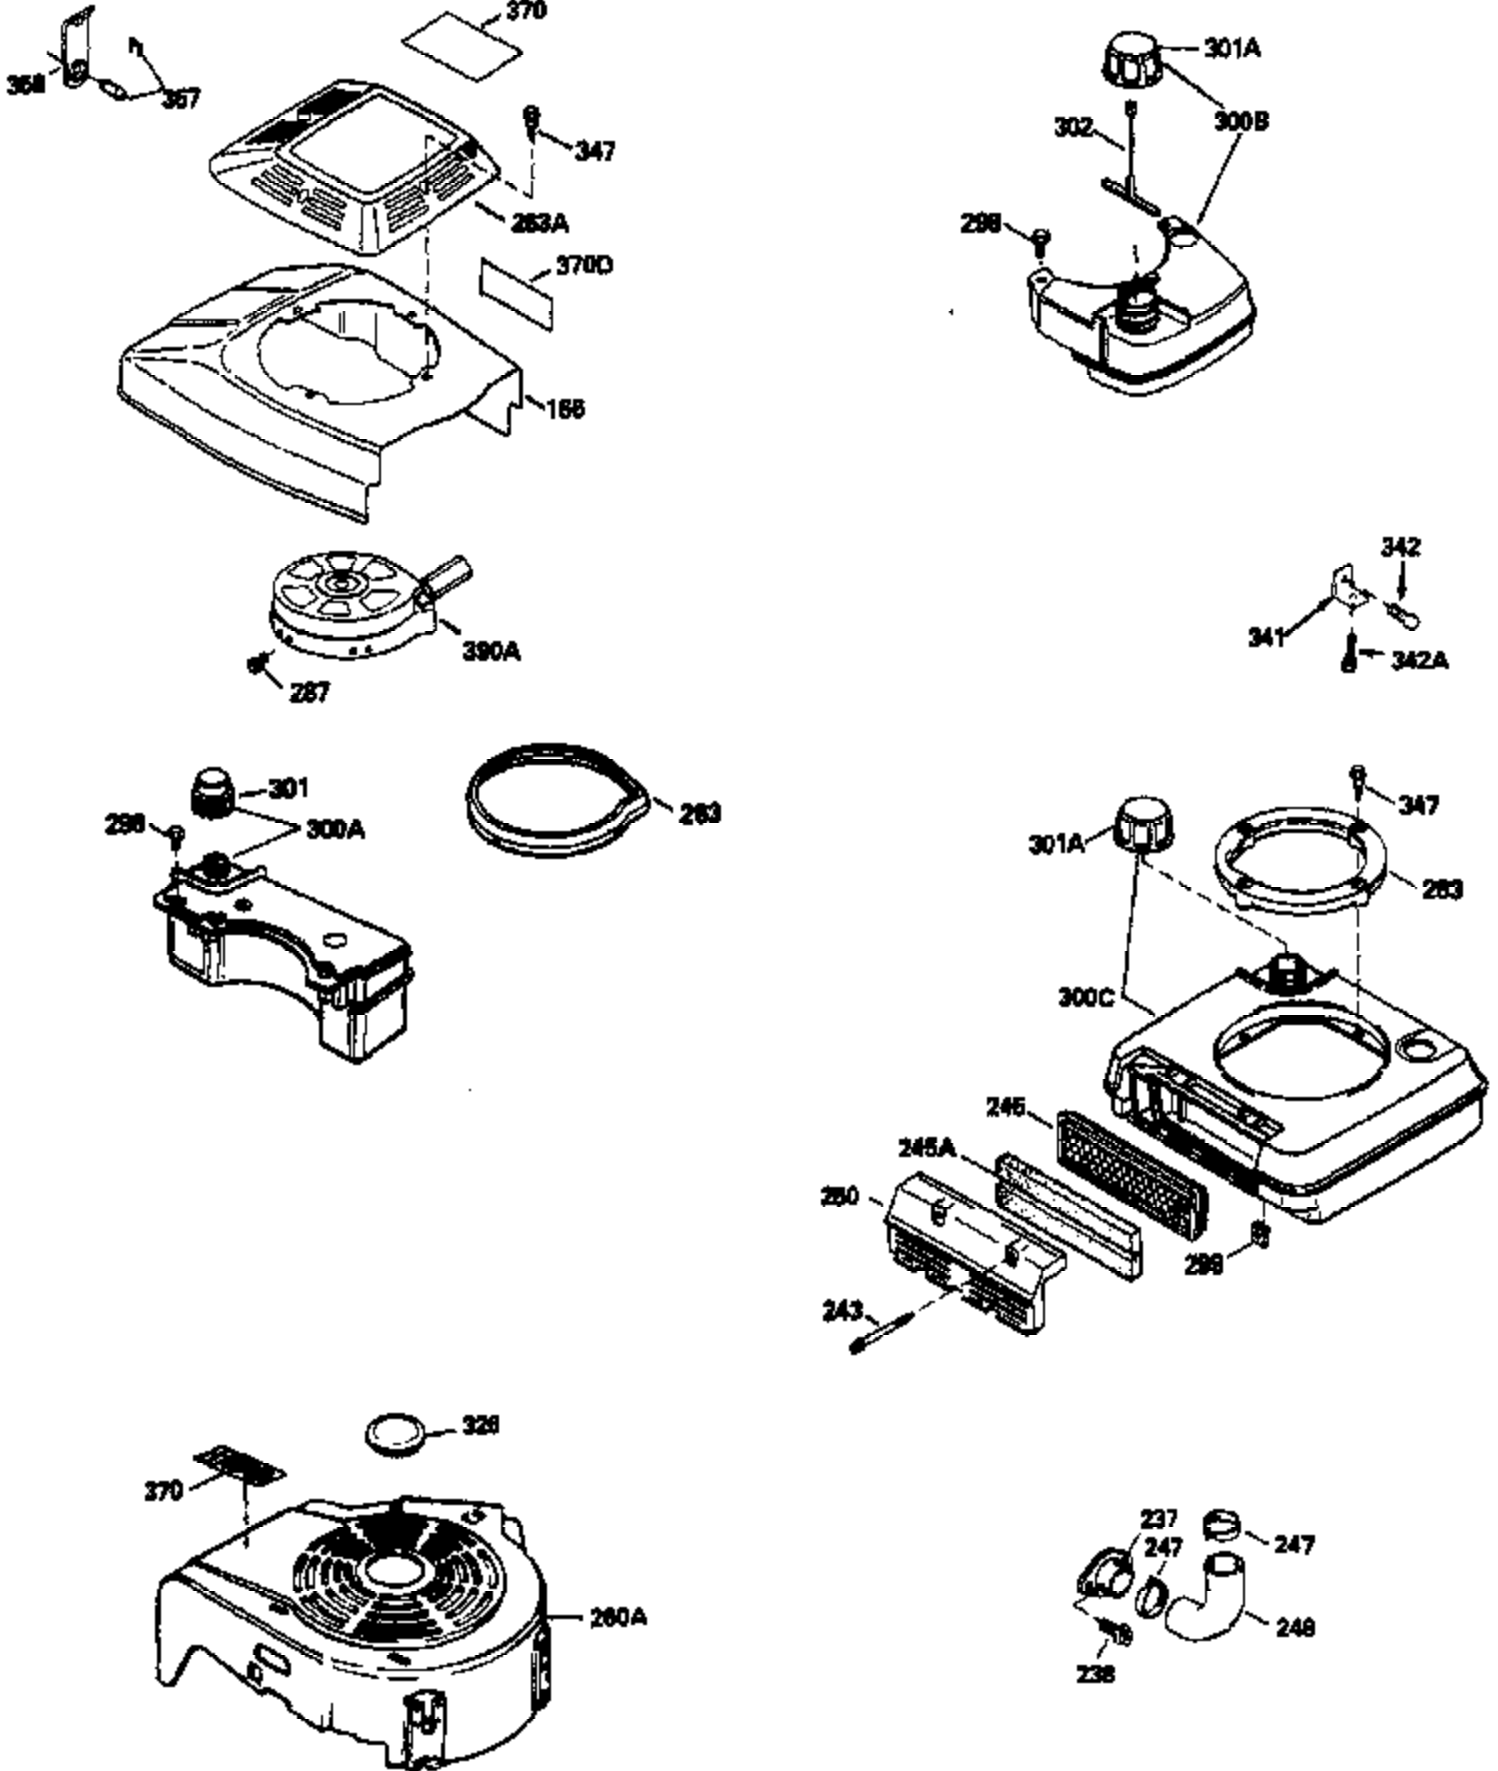

ILLUSTRATION SHOWS TYPICAL PARTS ONLY. ORDER BY PART NUMBER. PARTS NOT LISTED ARE SUPPLIED BY OEM.

VIEW 2 OF 3

Ref #	Part Number	Qty	Description
12B	34695	1	Breather Tube Elbow
166	35827	1	Engine Shroud
238	650932	2	Screw, 10-32 x 49/64"
245	35066	1	Air Cleaner Filter
250	35065	1	Air Cleaner Cover
263A	35821	1	Starter Grill
287	650926	2	Screw, 8-32 x 21/64"
301	35355	1	Fuel Cap
347	650898	4	Screw, 10-32 x 27/32"
354	35025	1	Staple
357	34985	1	Starter Rope Retainer
370C	36260	1	Primer Decal
370	35167	1	Instruction Decal