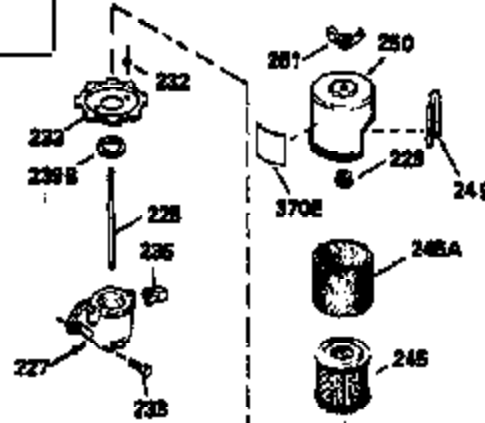

ILLUSTRATION SHOWS TYPICAL PARTS ONLY. ORDER BY PART NUMBER. PARTS NOT LISTED ARE SUPPLIED BY OEM.

VIEW 3 OF 3

Ref #	Part Number	Qty	Description
12B	34695	1	Breather Tube Elbow
19	31361	1	Extension Spring
69	35261	1	* Mounting Flange Gasket
182	6201	2	Screw, 1/4-28 x 7/8"
185	31384A	1	Intake Pipe (Incl. 224)
186	34337	1	Governor Link
223	650451	2	Screw, 1/4-20 x 1"
238	650932	2	Screw, 10-32 x 49/64"
239	34338	1	* Air Cleaner Gasket
241	35797	1	Air Cleaner Collar
245	35066	1	Air Cleaner Filter
250	35065	1	Air Cleaner Cover
260	35826	1	Blower Housing
263A	35821	1	Starter Grill
276	33753	1	Locking Plate
277	650795	2	Screw, 1/4-20 x 2-1/4"
354	35025	1	Staple
370C	36260	1	Primer Decal