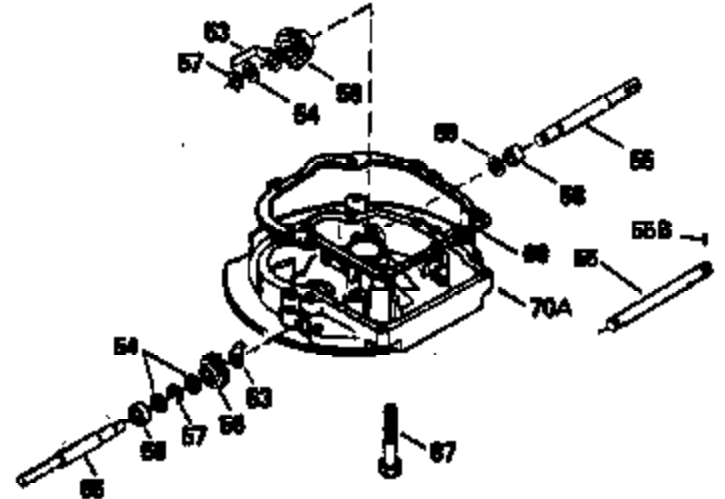

ILLUSTRATION SHOWS TYPICAL PARTS ONLY. ORDER BY PART NUMBER. PARTS NOT LISTED ARE SUPPLIED BY OEM.

VIEW 3 OF 3

Ref #	Part Number	Qty	Description
12B	34695	1	Breather Tube Elbow
19	31361	1	Extension Spring
69	35261	1	* Mounting Flange Gasket
182	6201	2	Screw, 1/4-28 x 7/8"
185	31384A	1	Intake Pipe (Incl. 224)
186	34337	1	Governor Link
223	650451	2	Screw, 1/4-20 x 1"
238	650932	2	Screw, 10-32 x 49/64"
239	34338	1	* Air Cleaner Gasket
241	35797	1	Air Cleaner Collar
245	35066	1	Air Cleaner Filter
250	35065	1	Air Cleaner Cover
260	35826	1	Blower Housing
263A	35821	1	Starter Grill
276	33753	1	Locking Plate
277	650795	2	Screw, 1/4-20 x 2-1/4"
354	35025	1	Staple
370C	36260	1	Primer Decal