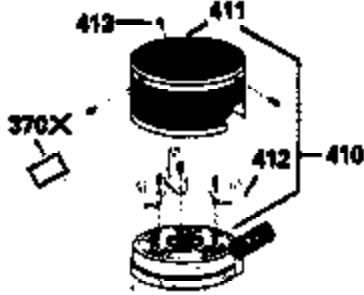

ILLUSTRATION SHOWS TYPICAL PARTS ONLY. ORDER BY PART NUMBER. PARTS NOT LISTED ARE SUPPLIED BY OEM.

VIEW 3 OF 3

Ref #	Part Number	Qty	Description
12B	34695	1	Breather Tube Elbow
19	31361	1	Extension Spring
69	35261	1	* Mounting Flange Gasket
182	6201	2	Screw, 1/4-28 x 7/8"
185	31384A	1	Intake Pipe (Incl. 224)
186	34337	1	Governor Link
223	650451	2	Screw, 1/4-20 x 1"
238	650932	2	Screw, 10-32 x 49/64"
239	34338	1	* Air Cleaner Gasket
241	35797	1	Air Cleaner Collar
245	35066	1	Air Cleaner Filter
250	35065	1	Air Cleaner Cover
260	35826	1	Blower Housing
263A	35821	1	Starter Grill
276	33753	1	Locking Plate
277	650795	2	Screw, 1/4-20 x 2-1/4"
354	35025	1	Staple
370C	36260	1	Primer Decal