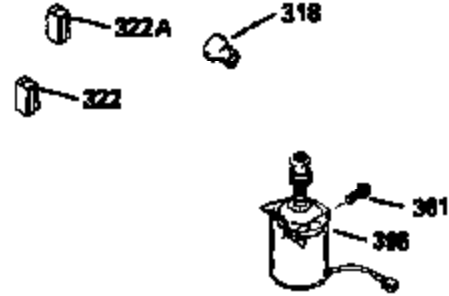

ILLUSTRATION SHOWS TYPICAL PARTS ONLY. ORDER BY PART NUMBER. PARTS NOT LISTED ARE SUPPLIED BY OEM.

VIEW 3 OF 3

Ref #	Part Number	Qty	Description
12B	34695	1	Breather Tube Elbow
19	31361	1	Extension Spring
69	35261	1	* Mounting Flange Gasket
182	6201	2	Screw, 1/4-28 x 7/8"
185	31384A	1	Intake Pipe (Incl. 224)
186	34337	1	Governor Link
223	650451	2	Screw, 1/4-20 x 1"
238	650932	2	Screw, 10-32 x 49/64"
239	34338	1	* Air Cleaner Gasket
241	35797	1	Air Cleaner Collar
245	35066	1	Air Cleaner Filter
250	35065	1	Air Cleaner Cover
260	35826	1	Blower Housing
263A	35821	1	Starter Grill
276	33753	1	Locking Plate
277	650795	2	Screw, 1/4-20 x 2-1/4"
354	35025	1	Staple
370C	36260	1	Primer Decal