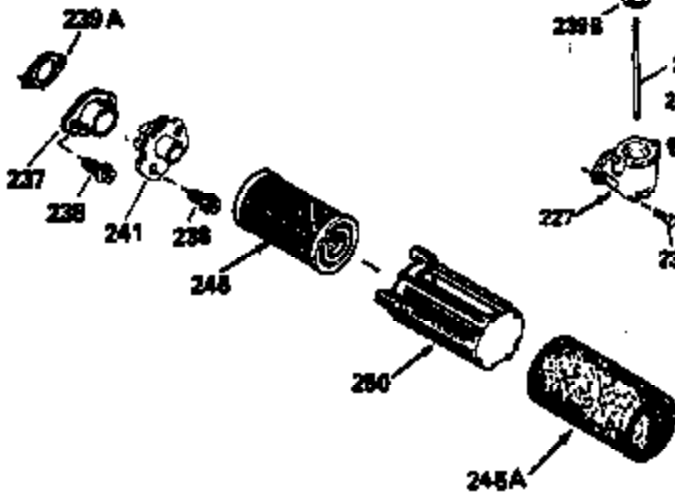

ILLUSTRATION SHOWS TYPICAL PARTS ONLY. ORDER BY PART NUMBER. PARTS NOT LISTED ARE SUPPLIED BY OEM.

VIEW 3 OF 3

Ref #	Part Number	Qty	Description
12B	34695	1	Breather Tube Elbow
19	31361	1	Extension Spring
69	35261	1	* Mounting Flange Gasket
182	6201	2	Screw, 1/4-28 x 7/8"
185	31384A	1	Intake Pipe (Incl. 224)
186	34337	1	Governor Link
223	650451	2	Screw, 1/4-20 x 1"
238	650932	2	Screw, 10-32 x 49/64"
239	34338	1	* Air Cleaner Gasket
241	35797	1	Air Cleaner Collar
245	35066	1	Air Cleaner Filter
250	35065	1	Air Cleaner Cover
260	35826	1	Blower Housing
263A	35821	1	Starter Grill
276	33753	1	Locking Plate
277	650795	2	Screw, 1/4-20 x 2-1/4"
354	35025	1	Staple
370C	36260	1	Primer Decal