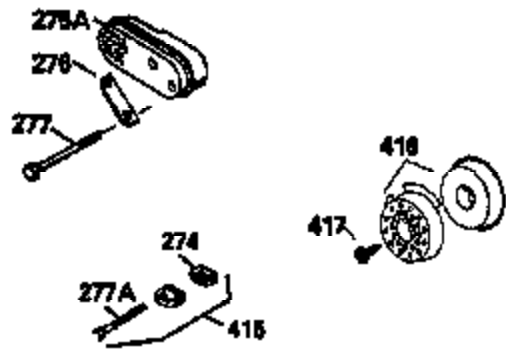

ILLUSTRATION SHOWS TYPICAL PARTS ONLY. ORDER BY PART NUMBER. PARTS NOT LISTED ARE SUPPLIED BY OEM.

VIEW 3 OF 3

Ref #	Part Number	Qty	Description
12B	34695	1	Breather Tube Elbow
19	31361	1	Extension Spring
69	35261	1	* Mounting Flange Gasket
182	6201	2	Screw, 1/4-28 x 7/8"
185	31384A	1	Intake Pipe (Incl. 224)
186	34337	1	Governor Link
223	650451	2	Screw, 1/4-20 x 1"
238	650932	2	Screw, 10-32 x 49/64"
239	34338	1	* Air Cleaner Gasket
241	35797	1	Air Cleaner Collar
245	35066	1	Air Cleaner Filter
250	35065	1	Air Cleaner Cover
260	35826	1	Blower Housing
263A	35821	1	Starter Grill
276	33753	1	Locking Plate
277	650795	2	Screw, 1/4-20 x 2-1/4"
354	35025	1	Staple
370C	34144	1	Primer Decal