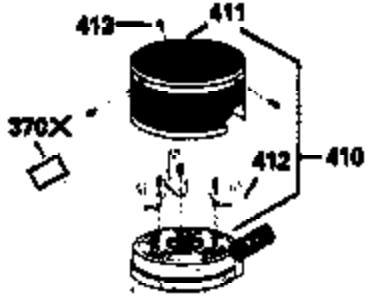

ILLUSTRATION SHOWS TYPICAL PARTS ONLY. ORDER BY PART NUMBER. PARTS NOT LISTED ARE SUPPLIED BY OEM.

VIEW 3 OF 3

Ref #	Part Number	Qty	Description
12B	34695	1	Breather Tube Elbow
19	31361	1	Extension Spring
69	35261	1	* Mounting Flange Gasket
182	6201	2	Screw, 1/4-28 x 7/8"
185	31384A	1	Intake Pipe (Incl. 224)
186	34337	1	Governor Link
223	650451	2	Screw, 1/4-20 x 1"
238	650932	2	Screw, 10-32 x 49/64"
239	34338	1	* Air Cleaner Gasket
241	35797	1	Air Cleaner Collar
245	35066	1	Air Cleaner Filter
250	35065	1	Air Cleaner Cover
260	35826	1	Blower Housing
263A	35821	1	Starter Grill
276	33753	1	Locking Plate
277	650795	2	Screw, 1/4-20 x 2-1/4"
354	35025	1	Staple
370C	34144	1	Primer Decal