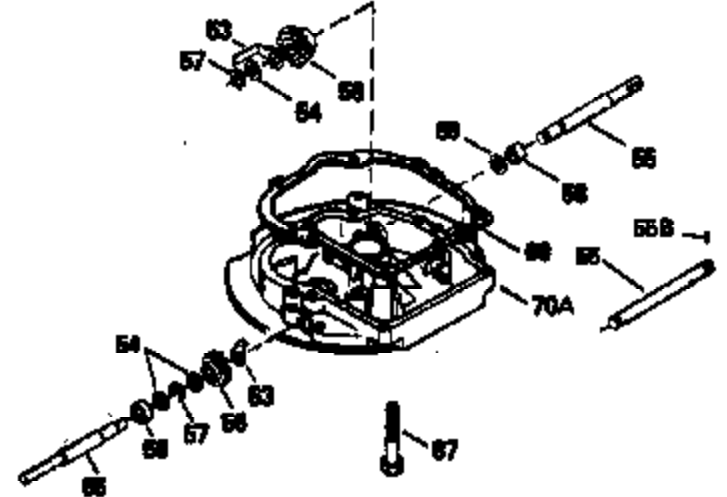

ILLUSTRATION SHOWS TYPICAL PARTS ONLY. ORDER BY PART NUMBER. PARTS NOT LISTED ARE SUPPLIED BY OEM.

VIEW 3 OF 3

Ref #	Part Number	Qty	Description
12B	34695	1	Breather Tube Elbow
19	31361	1	Extension Spring
69	35261	1	* Mounting Flange Gasket
182	6201	2	Screw, 1/4-28 x 7/8"
185	31384A	1	Intake Pipe (Incl. 224)
186	34337	1	Governor Link
223	650451	2	Screw, 1/4-20 x 1"
238	650932	2	Screw, 10-32 x 49/64"
239	34338	1	* Air Cleaner Gasket
241	35797	1	Air Cleaner Collar
245	35066	1	Air Cleaner Filter
250	35065	1	Air Cleaner Cover
260	35826	1	Blower Housing
263A	35821	1	Starter Grill
276	33753	1	Locking Plate
277	650795	2	Screw, 1/4-20 x 2-1/4"
354	35025	1	Staple
370C	34144	1	Primer Decal