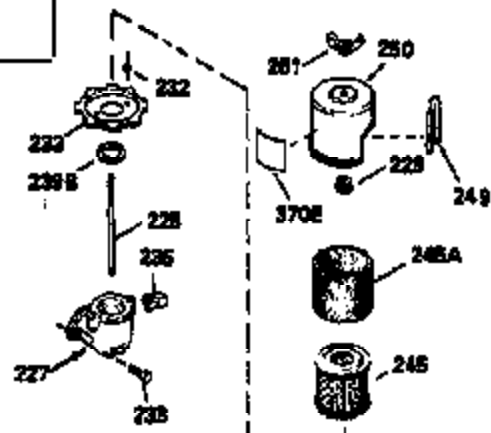

ILLUSTRATION SHOWS TYPICAL PARTS ONLY. ORDER BY PART NUMBER. PARTS NOT LISTED ARE SUPPLIED BY OEM.

VIEW 3 OF 3

Ref #	Part Number	Qty	Description
12B	34695	1	Breather Tube Elbow
19	31361	1	Extension Spring
69	35261	1	* Mounting Flange Gasket
182	6201	2	Screw, 1/4-28 x 7/8"
185	31384A	1	Intake Pipe (Incl. 224)
186	34337	1	Governor Link
223	650451	2	Screw, 1/4-20 x 1"
238	650932	2	Screw, 10-32 x 49/64"
239	34338	1	* Air Cleaner Gasket
241	35797	1	Air Cleaner Collar
245	35066	1	Air Cleaner Filter
250	35065	1	Air Cleaner Cover
260	35826	1	Blower Housing
263A	35821	1	Starter Grill
276	33753	1	Locking Plate
277	650795	2	Screw, 1/4-20 x 2-1/4"
354	35025	1	Staple
370C	34144	1	Primer Decal