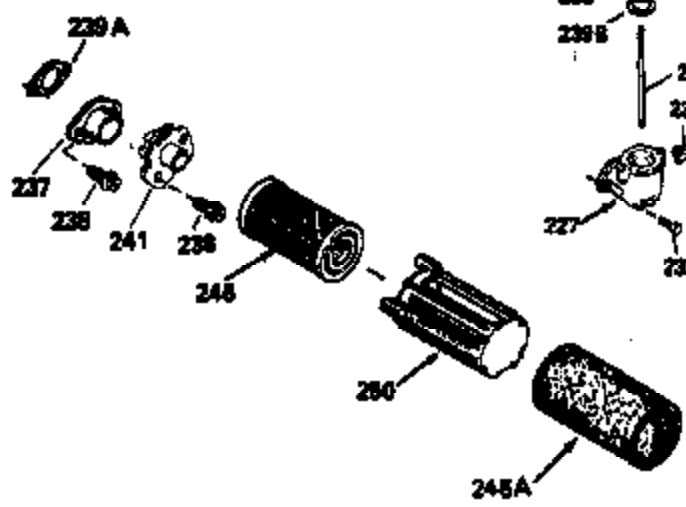

ILLUSTRATION SHOWS TYPICAL PARTS ONLY. ORDER BY PART NUMBER. PARTS NOT LISTED ARE SUPPLIED BY OEM.

VIEW 3 OF 3

Ref #	Part Number	Qty	Description
12B	34695	1	Breather Tube Elbow
19	31361	1	Extension Spring
69	35261	1	* Mounting Flange Gasket
182	6201	2	Screw, 1/4-28 x 7/8"
185	31384A	1	Intake Pipe (Incl. 224)
186	34337	1	Governor Link
223	650451	2	Screw, 1/4-20 x 1"
238	650932	2	Screw, 10-32 x 49/64"
239	34338	1	* Air Cleaner Gasket
241	35797	1	Air Cleaner Collar
245	35066	1	Air Cleaner Filter
250	35065	1	Air Cleaner Cover
260	35826	1	Blower Housing
263A	35821	1	Starter Grill
276	33753	1	Locking Plate
277	650795	2	Screw, 1/4-20 x 2-1/4"
354	35025	1	Staple
370C	34144	1	Primer Decal