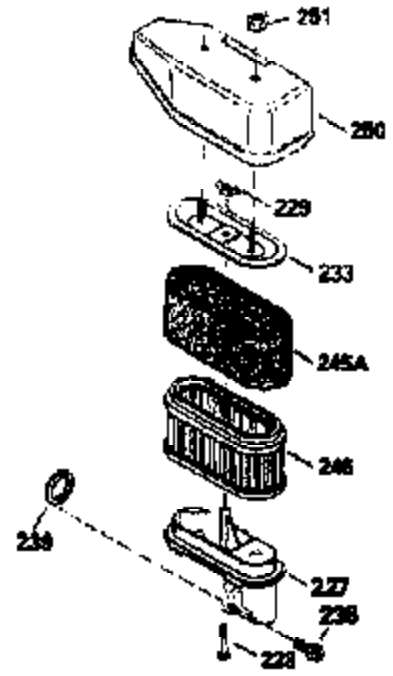

ILLUSTRATION SHOWS TYPICAL PARTS ONLY. ORDER BY PART NUMBER. PARTS NOT LISTED ARE SUPPLIED BY OEM.

VIEW 3 OF 3

Ref #	Part Number	Qty	Description
12B	34695	1	Breather Tube Elbow
19	31361	1	Extension Spring
69	35261	1	* Mounting Flange Gasket
182	6201	2	Screw, 1/4-28 x 7/8"
185	31384A	1	Intake Pipe (Incl. 224)
186	34337	1	Governor Link
223	650451	2	Screw, 1/4-20 x 1"
238	650932	2	Screw, 10-32 x 49/64"
239	34338	1	* Air Cleaner Gasket
241	35797	1	Air Cleaner Collar
245	35066	1	Air Cleaner Filter
250	35065	1	Air Cleaner Cover
260	35826	1	Blower Housing
263A	35821	1	Starter Grill
276	33753	1	Locking Plate
277	650795	2	Screw, 1/4-20 x 2-1/4"
354	35025	1	Staple
370C	34144	1	Primer Decal