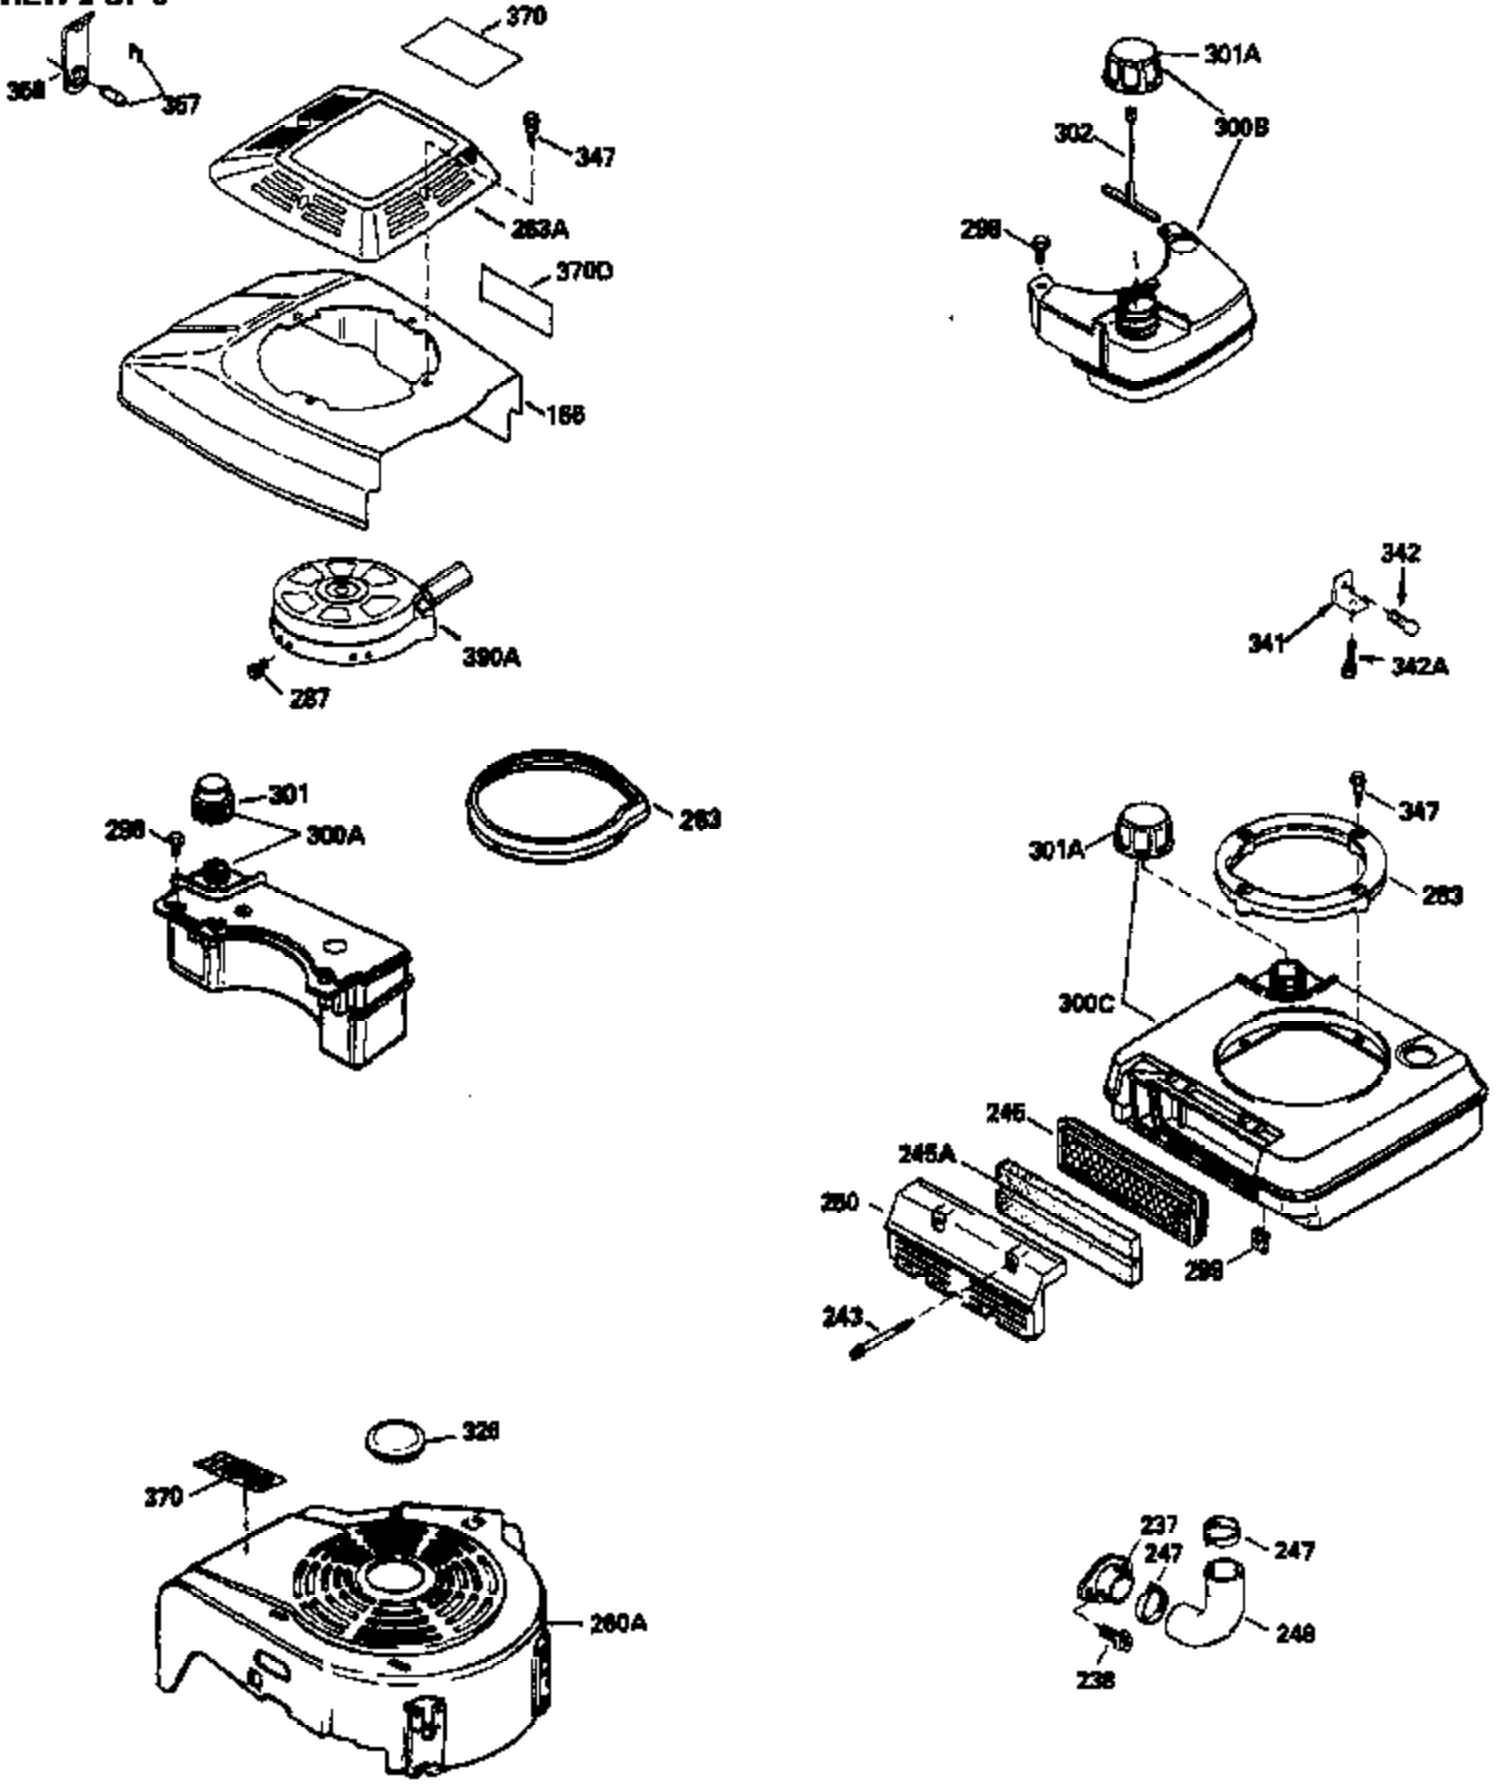

ILLUSTRATION SHOWS TYPICAL PARTS ONLY. ORDER BY PART NUMBER. PARTS NOT LISTED ARE SUPPLIED BY OEM.

VIEW 2 OF 3

Ref #	Part Number	Qty	Description
12B	34695	1	Breather Tube Elbow
166	35827	1	Engine Shroud
238	650932	2	Screw, 10-32 x 49/64"
245	35066	1	Air Cleaner Filter
250	35065	1	Air Cleaner Cover
263A	35821	1	Starter Grill
287	650884	2	Screw, 8-32 x 1/2"
301	35355	1	Fuel Cap
347	650898	4	Screw, 10-32 x 27/32"
354	35025	1	Staple
357	34985	1	Starter Rope Retainer
370D	35167	1	Instruction Decal
370C	34144	1	Primer Decal
370	35841	1	4 HP Spr Pull-Lite Decal