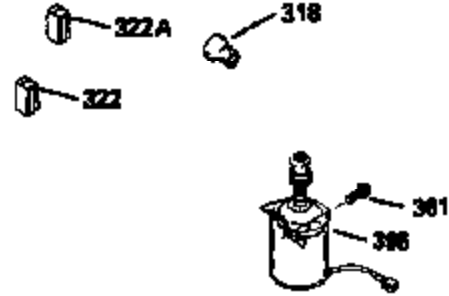

ILLUSTRATION SHOWS TYPICAL PARTS ONLY. ORDER BY PART NUMBER. PARTS NOT LISTED ARE SUPPLIED BY OEM.

VIEW 3 OF 3

Ref #	Part Number	Qty	Description
12B	34695	1	Breather Tube Elbow
19	31361	1	Extension Spring
69	35261	1	* Mounting Flange Gasket
182	6201	2	Screw, 1/4-28 x 7/8"
185	31384A	1	Intake Pipe (Incl. 224)
186	34337	1	Governor Link
223	650451	2	Screw, 1/4-20 x 1"
238	650932	2	Screw, 10-32 x 49/64"
239	34338	1	* Air Cleaner Gasket
241	35797	1	Air Cleaner Collar
245	35066	1	Air Cleaner Filter
250	35065	1	Air Cleaner Cover
260	35826	1	Blower Housing
263A	35821	1	Starter Grill
276	33753	1	Locking Plate
277	650795	2	Screw, 1/4-20 x 2-1/4"
354	35025	1	Staple
370C	34144	1	Primer Decal