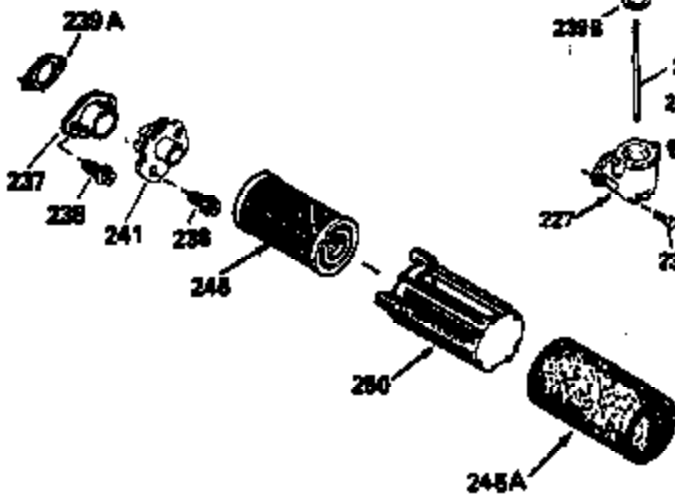

ILLUSTRATION SHOWS TYPICAL PARTS ONLY. ORDER BY PART NUMBER. PARTS NOT LISTED ARE SUPPLIED BY OEM.

VIEW 3 OF 3

Ref #	Part Number	Qty	Description
12B	34695	1	Breather Tube Elbow
19	31361	1	Extension Spring
69	35261	1	* Mounting Flange Gasket
182	6201	2	Screw, 1/4-28 x 7/8"
185	31384A	1	Intake Pipe (Incl. 224)
186	34358	1	Governor Link
223	650451	2	Screw, 1/4-20 x 1"
238	650932	2	Screw, 10-32 x 49/64"
239	34338	1	* Air Cleaner Gasket
241	35797	1	Air Cleaner Collar
245	35066	1	Air Cleaner Filter
250	35065	1	Air Cleaner Cover
260	35826	1	Blower Housing
263A	35821	1	Starter Grill
277	650988	2	Screw, 1/4-20 x 2-13/64"
354	35025	1	Staple
370C	35977	1	Caution Decal