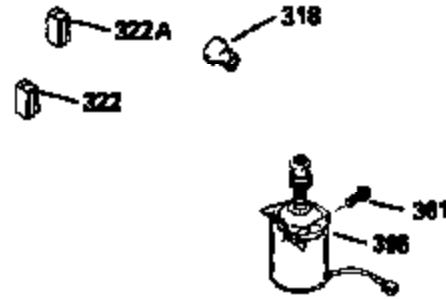

ILLUSTRATION SHOWS TYPICAL PARTS ONLY. ORDER BY PART NUMBER. PARTS NOT LISTED ARE SUPPLIED BY OEM.

VIEW 3 OF 3

Ref #	Part Number	Qty	Description
12B	34695	1	Breather Tube Elbow
19	31361	1	Extension Spring
69	35261	1	* Mounting Flange Gasket
182	6201	2	Screw, 1/4-28 x 7/8"
185	31384A	1	Intake Pipe (Incl. 224)
186	34358	1	Governor Link
223	650451	2	Screw, 1/4-20 x 1"
238	650932	2	Screw, 10-32 x 49/64"
239	34338	1	* Air Cleaner Gasket
241	35797	1	Air Cleaner Collar
245	35066	1	Air Cleaner Filter
250	35065	1	Air Cleaner Cover
260	35826	1	Blower Housing
263A	35821	1	Starter Grill
277	650988	2	Screw, 1/4-20 x 2-13/64"
354	35025	1	Staple
370C	35977	1	Caution Decal