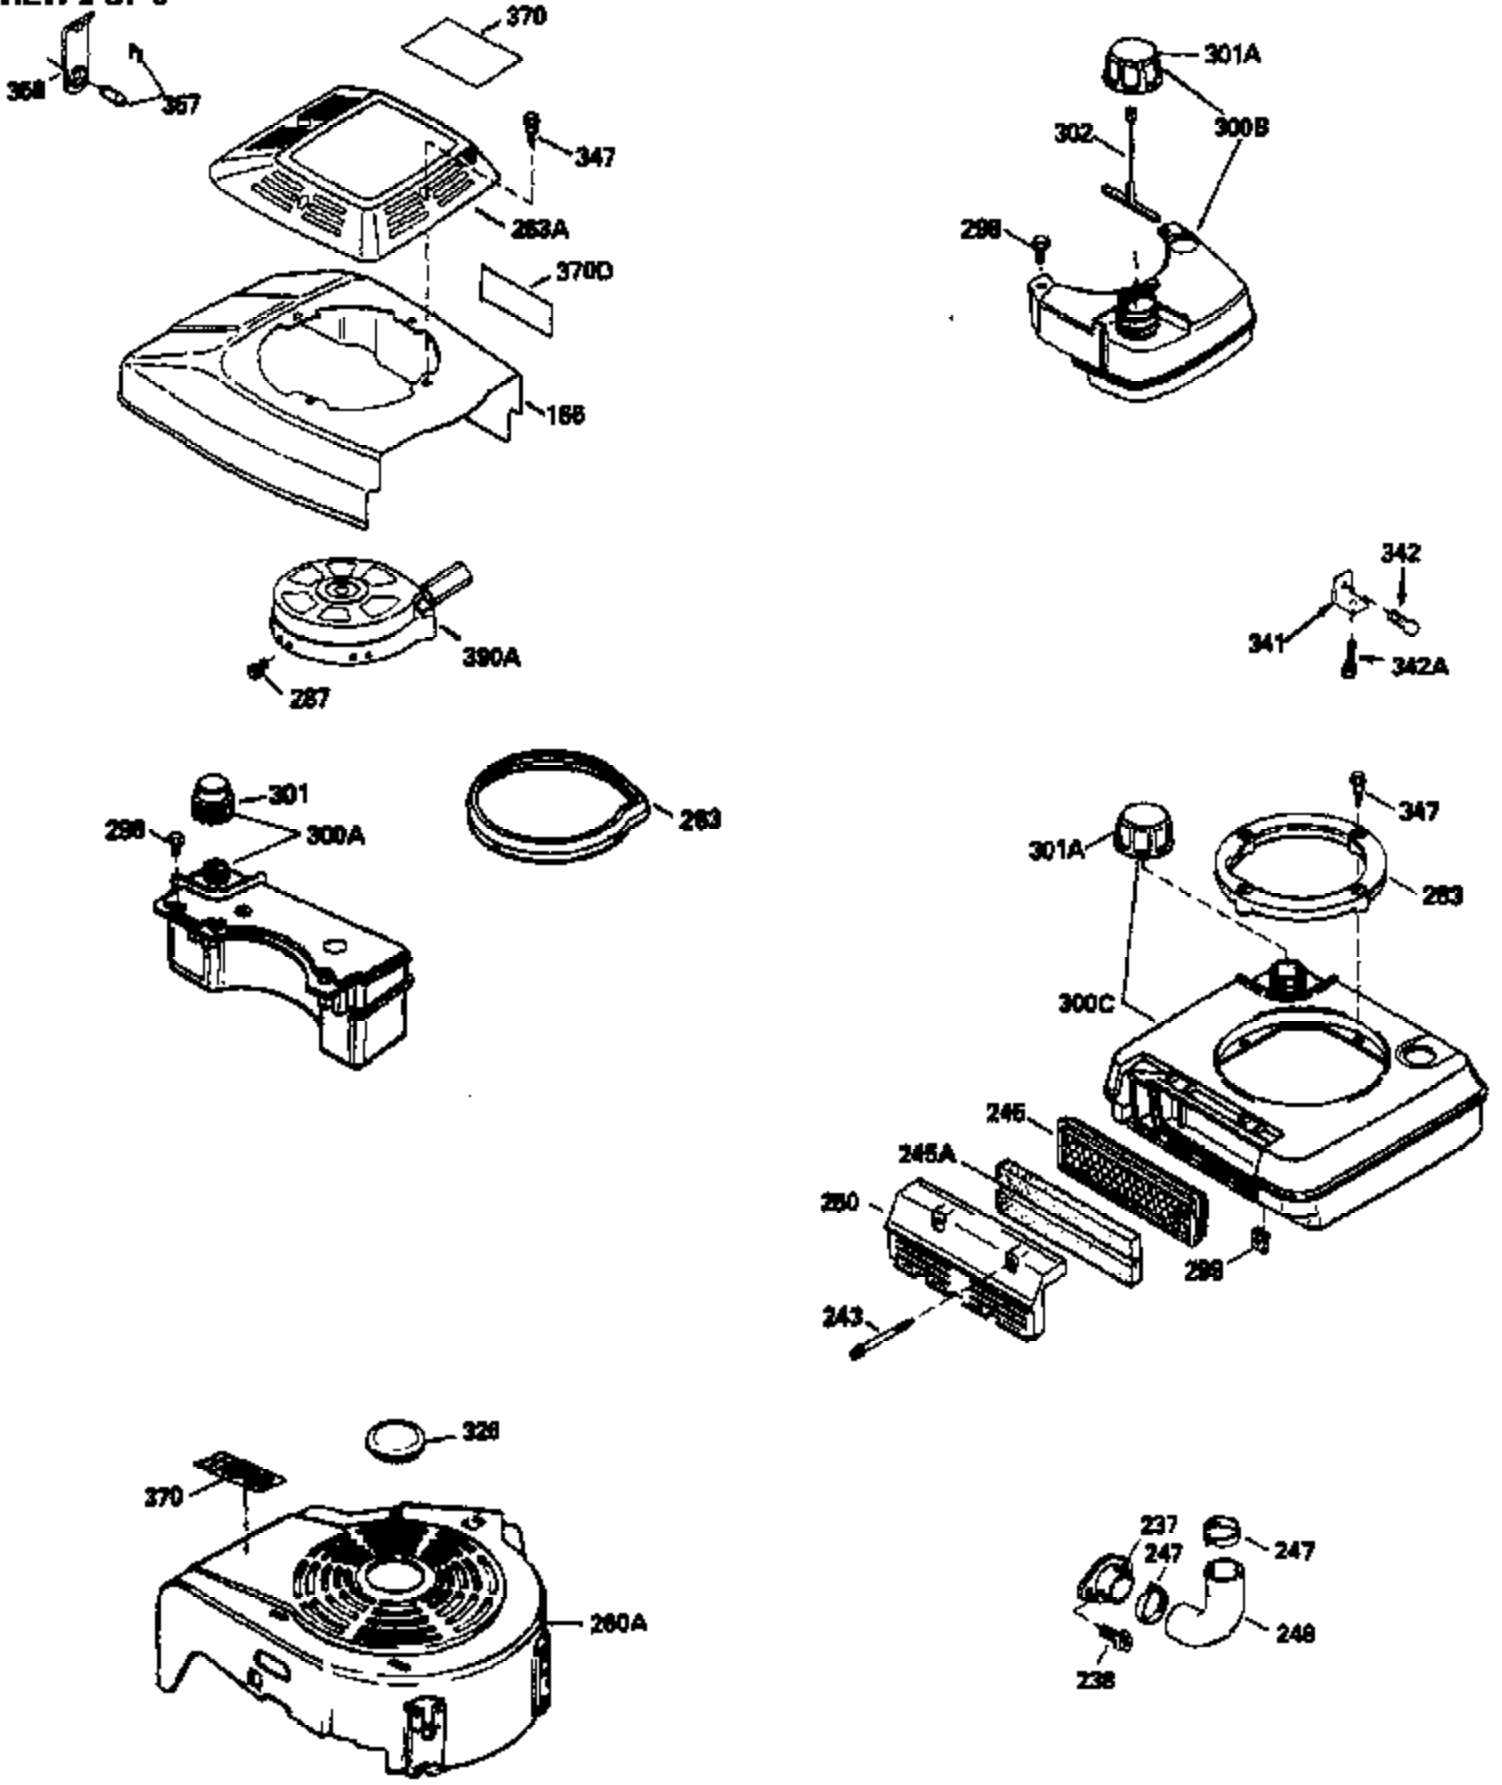

ILLUSTRATION SHOWS TYPICAL PARTS ONLY. ORDER BY PART NUMBER. PARTS NOT LISTED ARE SUPPLIED BY OEM.

VIEW 2 OF 3

Ref #	Part Number	Qty	Description
12B	34695	1	Breather Tube Elbow
166	35827	1	Engine Shroud
238	650932	2	Screw, 10-32 x 49/64"
245	35066	1	Air Cleaner Filter
250	35065	1	Air Cleaner Cover
263A	35821	1	Starter Grill
287	650926	2	Screw, 8-32 x 21/64"
301	35355	1	Fuel Cap
347	650898	4	Screw, 10-32 x 27/32"
354	35025	1	Staple
357	34985	1	Starter Rope Retainer
370C	35977	1	Caution Decal
370	36261	1	Instruction Decal
370D	35841	1	4.0 One Pull HTL Decal