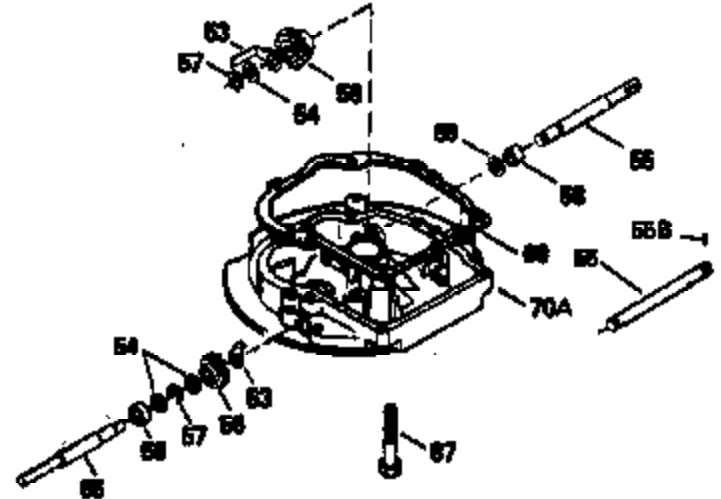

ILLUSTRATION SHOWS TYPICAL PARTS ONLY. ORDER BY PART NUMBER. PARTS NOT LISTED ARE SUPPLIED BY OEM.

VIEW 3 OF 3

Ref #	Part Number	Qty	Description
12B	34695	1	Breather Tube Elbow
19	31361	1	Extension Spring
69	35261	1	* Mounting Flange Gasket
182	6201	2	Screw, 1/4-28 x 7/8"
185	31384A	1	Intake Pipe (Incl. 224)
186	34358	1	Governor Link
223	650451	2	Screw, 1/4-20 x 1"
238	650932	2	Screw, 10-32 x 49/64"
239	34338	1	* Air Cleaner Gasket
241	35797	1	Air Cleaner Collar
245	35066	1	Air Cleaner Filter
250	35065	1	Air Cleaner Cover
260	35826	1	Blower Housing
263A	35821	1	Starter Grill
277	650988	2	Screw, 1/4-20 x 2-13/64"
354	35025	1	Staple
370C	35977	1	Caution Decal