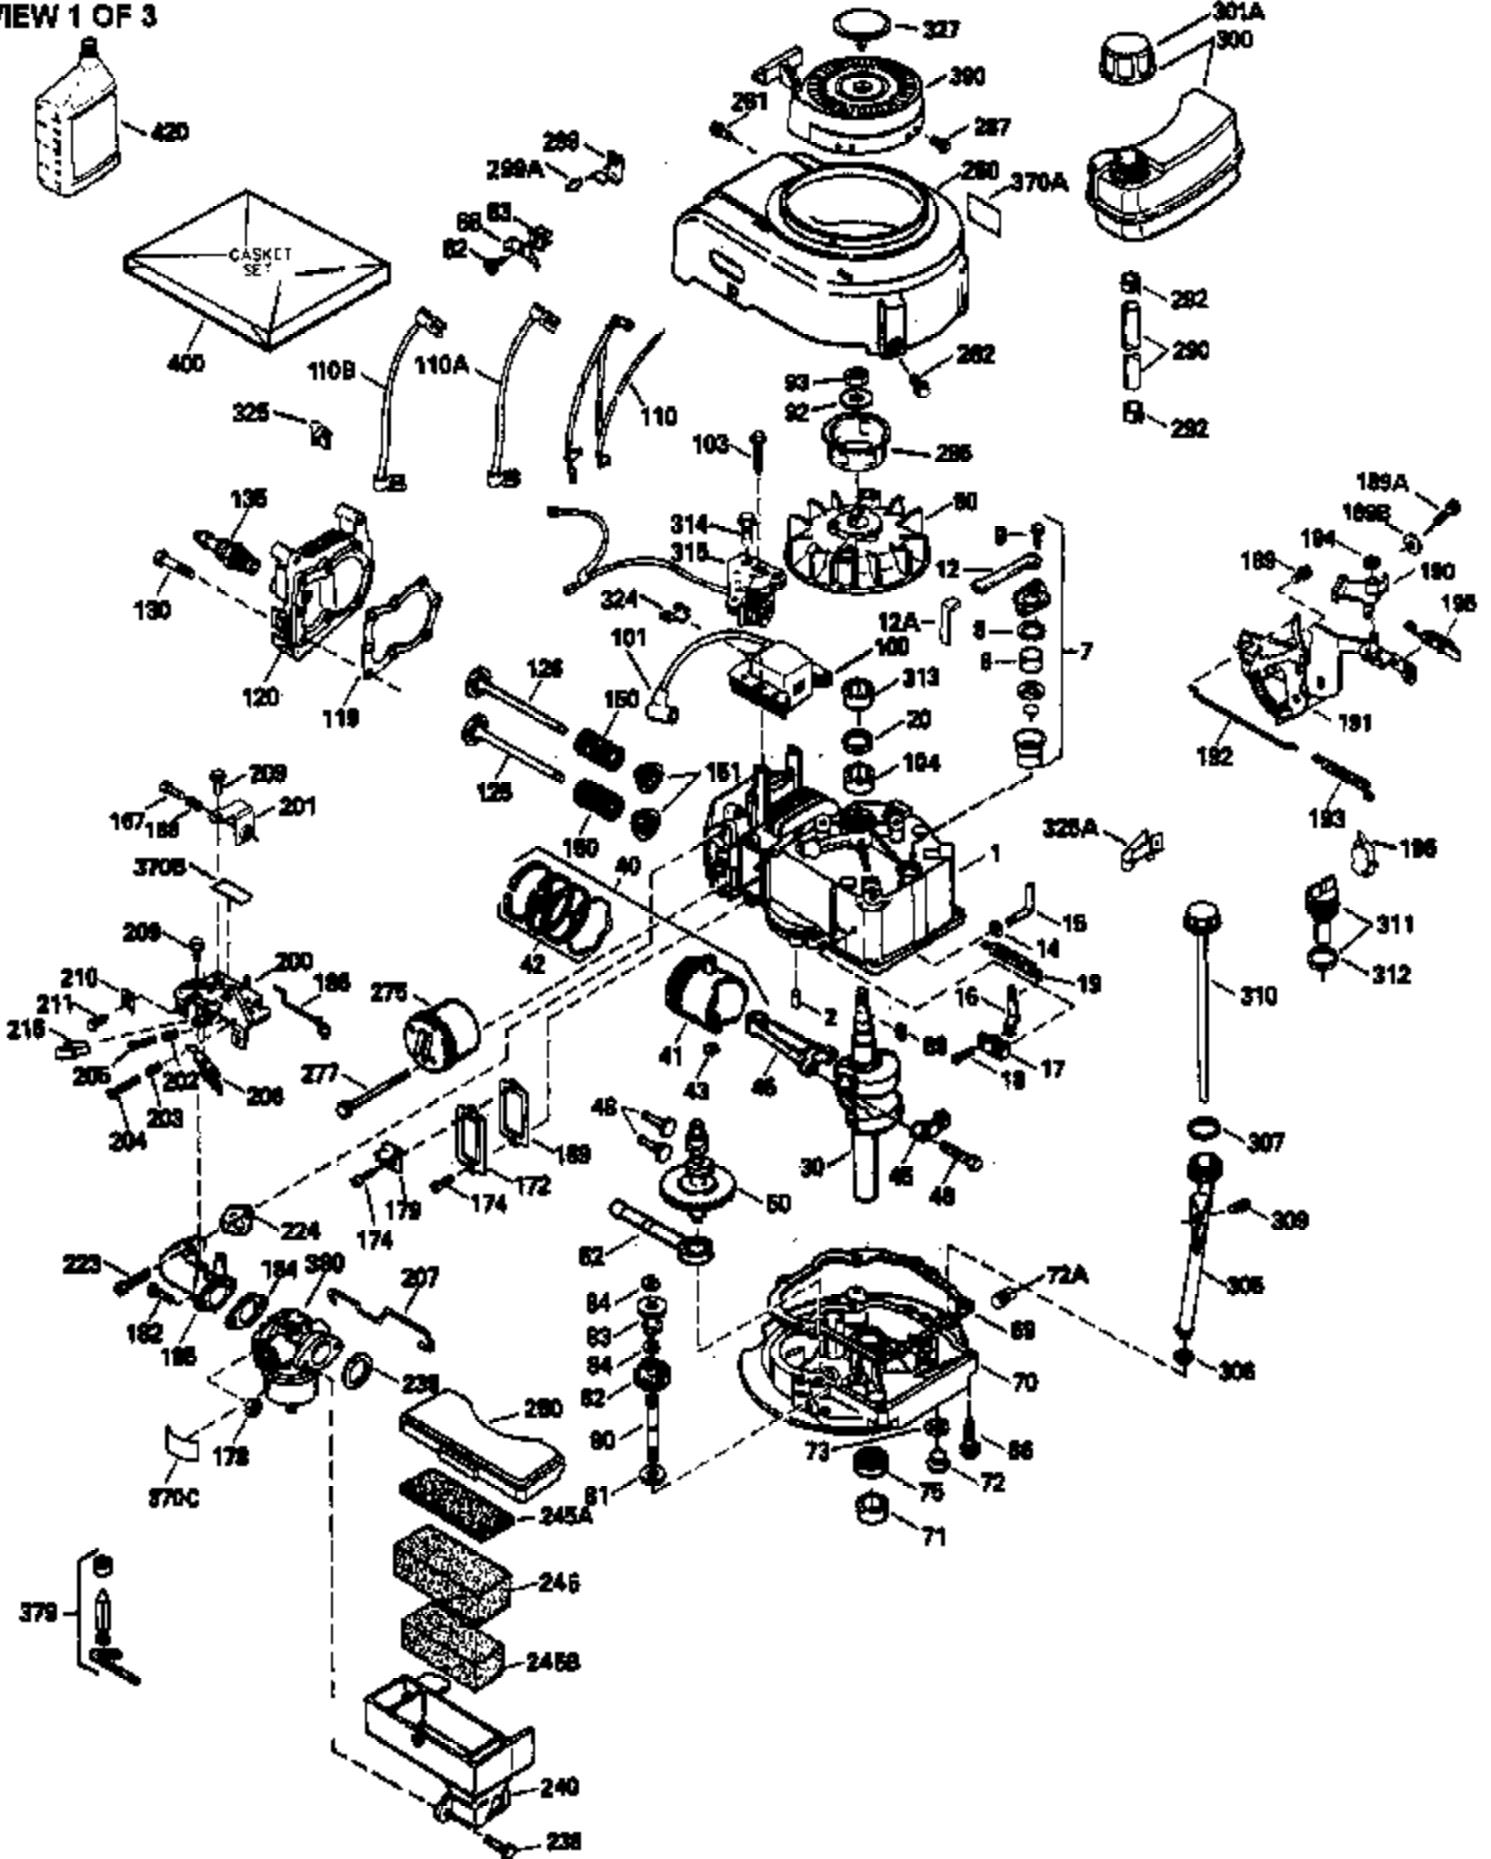

ILLUSTRATION SHOWS TYPICAL PARTS ONLY. ORDER BY PART NUMBER. PARTS NOT LISTED ARE SUPPLIED BY OEM.

VIEW 1 OF 3

Engine Parts List #1

Ref #	Part Number	Qty	Description
1	36486	1	Cylinder (Incl. 2 & 20)
2	26727	2	Dowel Pin
6	33734	1	Breather Element
7	34214A	1	Breather Ass'y. (Incl. 6,8,9,12,12B)
8	33735	1	* Breather Gasket
9	30200	2	Screw, 10-24 x 9/16"
12	33886	1	Breather Tube
12B	34695	1	Breather Tube Elbow
14	28277	1	Washer
15	30589	1	Governor Rod (Incl. 14)
16	31383A	1	Governor Lever
17	31335	1	Governor Lever Clamp
18	650548	1	Screw, 8-32 x 5/16"
19	31361	1	Extension Spring
20	32600	1	Oil Seal
30	35801	1	Crankshaft
40	35544A	1	Piston, Pin & Ring Set (Std.)
40	35545A	1	Piston, Pin & Ring Set (.010" OS)
40	35546	1	Piston, Pin & Ring Set (.020" OS)
41	35541	1	Piston & Pin Ass'y. (Std.) (Incl. 43)
41	35542	1	Piston & Pin Ass'y. (.010" OS) (Incl. 43)
41	35543	1	Piston & Pin Ass'y. (.020" OS) (Incl. 43)
42	35547A	1	Ring Set (Std.)
42	35548A	1	Ring Set (.010" OS)
42	35549	1	Ring Set (.020" OS)
43	20381	2	Piston Pin Retaining Ring
45	32875	1	Connecting Rod Ass'y. (Incl. 46)
46	32610A	2	Connecting Rod Bolt
48	27241	2	Valve Lifter
50	35992	1	Camshaft (MCR)
52	29914	1	Oil Pump Ass'y.
69	35261	1	* Mounting Flange Gasket
70	34311D	1	Mounting Flange (Incl. 72 thru 83)
72	30572	1	Oil Drain Plug
73	28833	1	Drain Plug Gasket
75	27897	1	Oil Seal
80	30574A	1	Governor Shaft
81	30590A	1	Washer
82	30591	1	Governor Gear Ass'y. (Incl. 81)
83	30588A	1	Governor Spool
86	650488	6	Screw, 1/4-20 x 1-1/4"
89	611004	1	Flywheel Key
90	611112	1	Flywheel
92	650815	1	Belleville Washer
93	650816	1	Flywheel Nut
100	34443A	1	Solid State Ignition
101	610118	1	Spark Plug Cover
103	650814	2	Screw, Torx T-15, 10-24 x 1"
110	34961	1	Ground Wire
119	36440	1	* Cylinder Head Gasket
120	36476	1	Cylinder Head
125	36471	1	Exhaust Valve (Std.) (Incl. 151)
125	36472	1	Exhaust Valve (1/32" OS) (Incl. 151)
126	29314B	1	Intake Valve (Std.) (Incl. 151)
126	29315C	1	Intake Valve (1/32" OS) (Incl. 151)
130	6021A	8	Screw, 5/16-18 x 1-1/2"
135	35395	1	Resistor Spark Plug (RJ19LM)
150	35991	2	Valve Spring