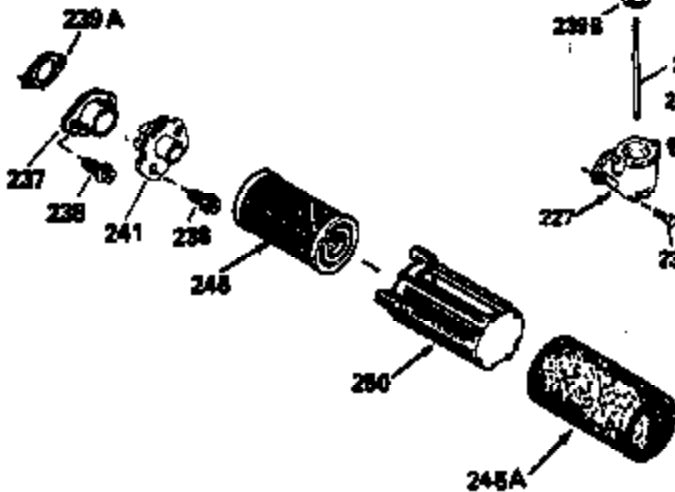

ILLUSTRATION SHOWS TYPICAL PARTS ONLY. ORDER BY PART NUMBER. PARTS NOT LISTED ARE SUPPLIED BY OEM.

VIEW 3 OF 3

Ref #	Part Number	Qty	Description
12B	34695	1	Breather Tube Elbow
19	31361	1	Extension Spring
69	35261	1	* Mounting Flange Gasket
182	6201	2	Screw, 1/4-28 x 7/8"
185	31384A	1	Intake Pipe (Incl. 224)
186	34358	1	Governor Link
223	650451	2	Screw, 1/4-20 x 1"
238	650932	2	Screw, 10-32 x 49/64"
239	34338	1	* Air Cleaner Gasket
241	35797	1	Air Cleaner Collar
245	35066	1	Air Cleaner Filter
250	35065	1	Air Cleaner Cover
260	35826	1	Blower Housing
263A	35821	1	Starter Grill
276	33753	1	Locking Plate
277	650795	2	Screw, 1/4-20 x 2-1/4"
354	35025	1	Staple
370E	35841	1	Name Decal
370C	34144	1	Primer Decal