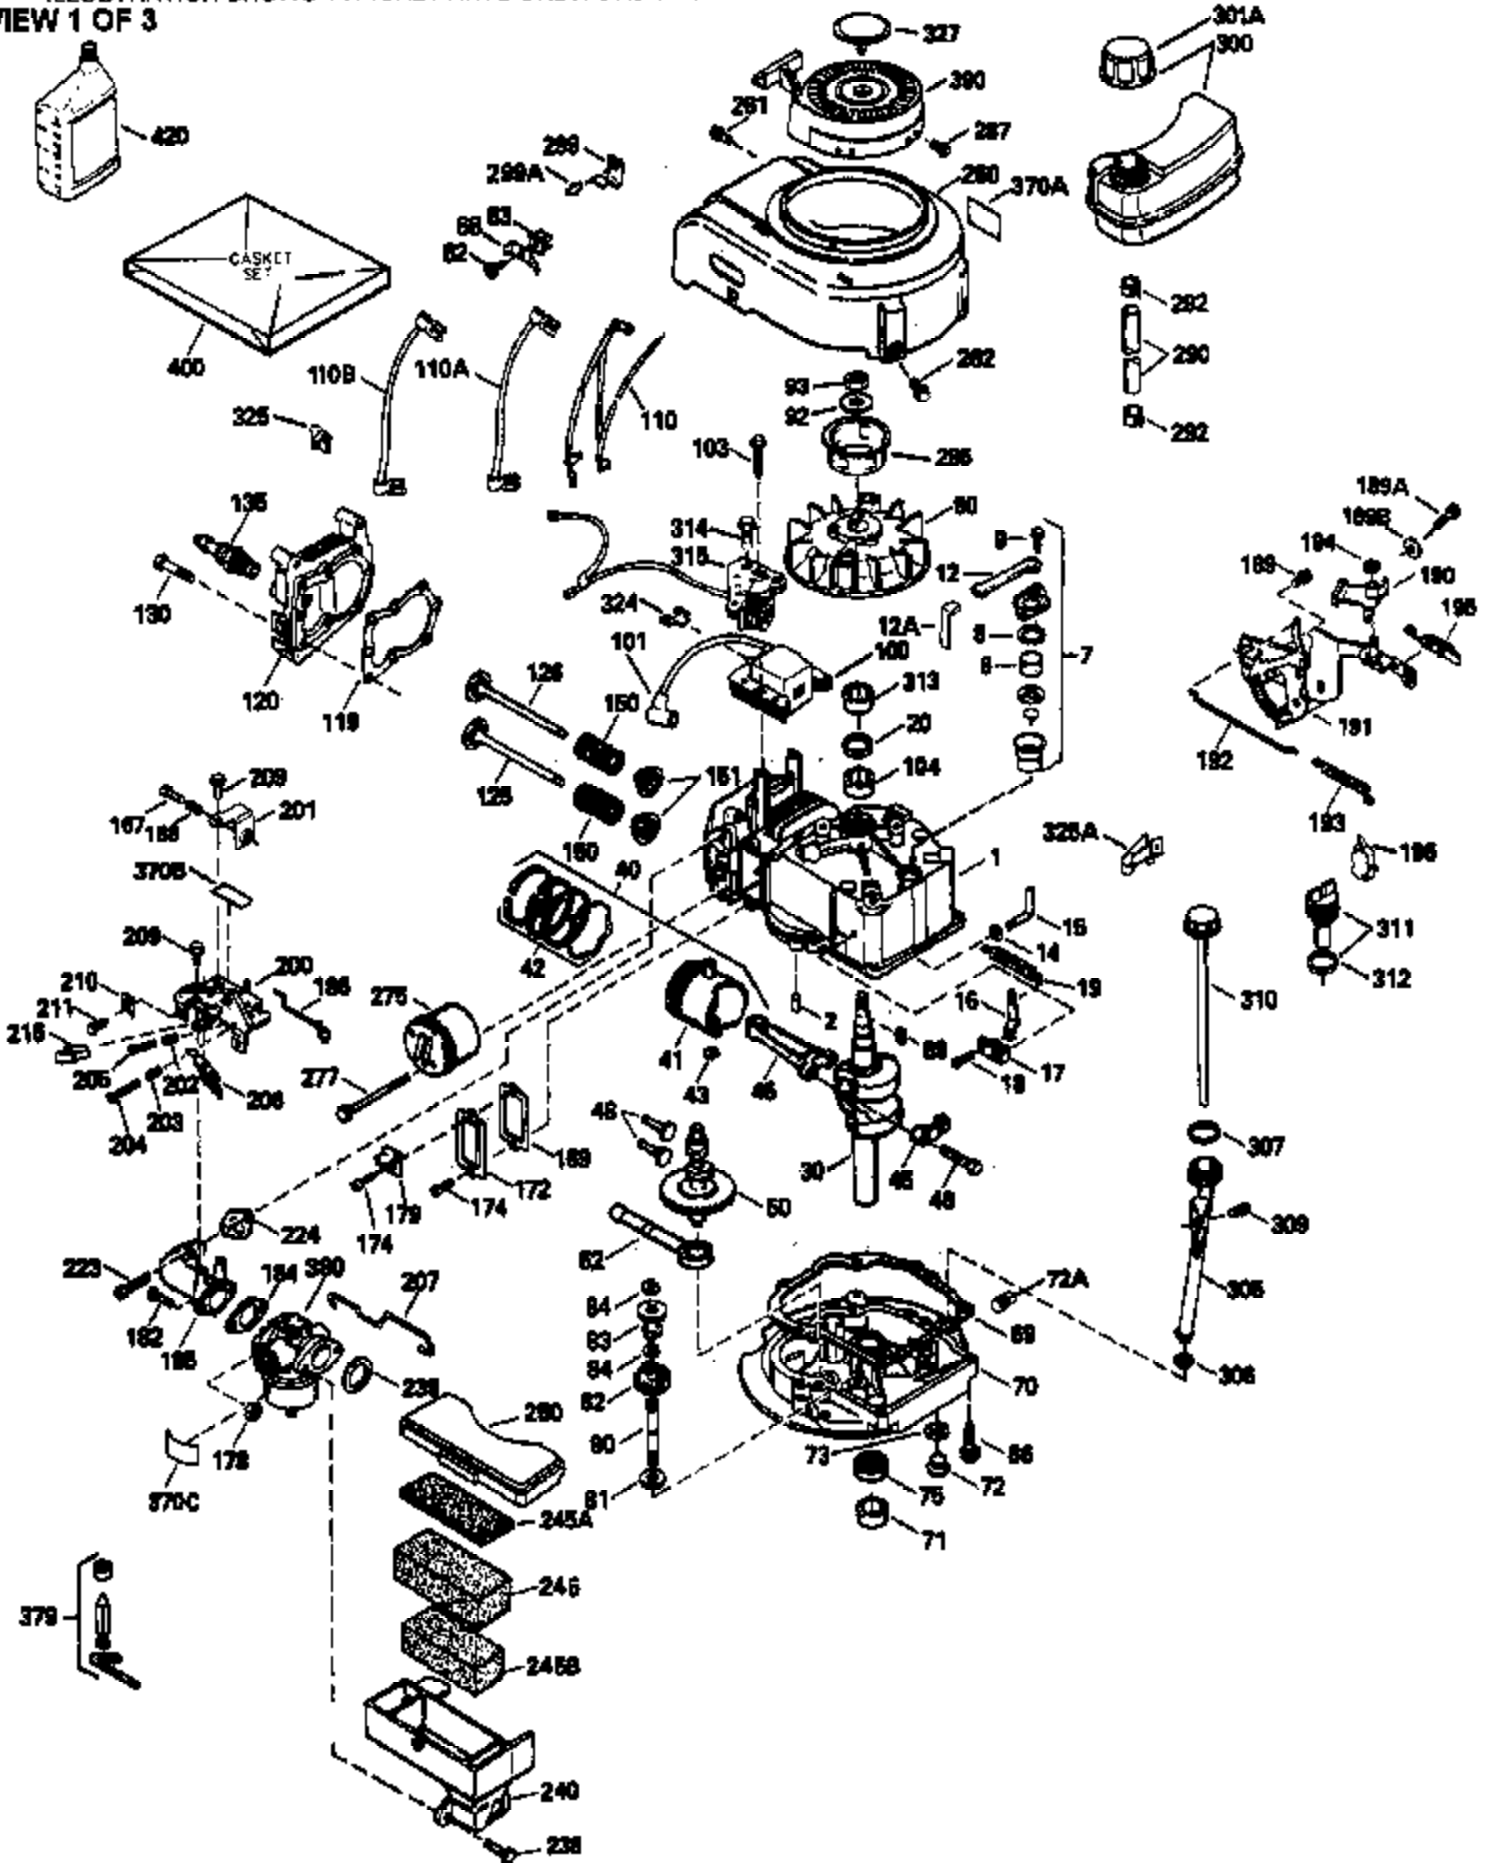

## Engine Parts List #1

Ref #	Part Number	Qty	Description
1	35513	1	Cylinder (Incl. 2 & 20)
2	26727	2	Dowel Pin
6	33734	1	Breather Element
7	34214A	1	Breather Ass'y. (Incl.6,8,9,12 & 12B)
8	33735	1	* Breather Gasket
9	30200	2	Screw, 10-24 x 9/16"
12	33886	1	Breather Tube
12B	34695	1	Breather Tube Elbow
14	28277	1	Washer
15	30589	1	Governor Rod (Incl. 14)
16	31383A	1	Governor Lever
17	31335	1	Governor Lever Clamp
18	650548	1	Screw, 8-32 x 5/16"
19	31361	1	Extension Spring
20	32600	1	Oil Seal
30	35801	1	Crankshaft
40	35544A	1	Piston, Pin & Ring Set (Std.)
40	35545A	1	Piston, Pin & Ring Set (.010" OS)
40	35546	1	Piston, Pin & Ring Set (.020" OS)
41	35541	1	Piston & Pin Ass'y. (Std.) (Incl. 43)
41	35542	1	Piston & Pin Ass'y. (.010" OS) (Incl. 43)
41	35543	1	Piston & Pin Ass'y. (.020" OS) (Incl. 43)
42	35547A	1	Ring Set (Std.)
42	35548A	1	Ring Set (.010" OS)
42	35549	1	Ring Set (.020" OS)
43	20381	2	Piston Pin Retaining Ring
45	32875	1	Connecting Rod Ass'y. (Incl. 46)
46	32610A	2	Connecting Rod Bolt
48	27241	2	Valve Lifter
50	33553	1	Camshaft (MCR)
52	29914	1	Oil Pump Ass'y.
69	35261	1	* Mounting Flange Gasket
70	34311C	1	Mounting Flange (Incl. 72, 75 & 80)
72	30572	1	Oil Drain Plug
73	28833	1	Drain Plug Gasket
75	27897	1	Oil Seal
80	30574A	1	Governor Shaft
81	30590A	1	Washer
82	30591	1	Governor Gear Ass'y. (Incl. 81)
83	30588A	1	Governor Spool
84	29193	2	Retaining Ring
86	650488	6	Screw, 1/4-20 x 1-1/4"
89	611004	1	Flywheel Key
90	611112	1	Flywheel
92	650815	1	Belleville Washer
93	650816	1	Flywheel Nut
100	34443A	1	Solid State Ignition
101	610118	1	Spark Plug Cover
103	650814	2	Screw, Torx T-15, 10-24 x 1"
110	34961	1	Ground Wire
119	33015A	1	* Cylinder Head Gasket
120	34342	1	Cylinder Head
125	29313C	1	Exhaust Valve (Std.) (Incl. 151)
125	29315C	1	Exhaust Valve (1/32" OS) (Incl. 151)
126	29314B	1	Intake Valve (Std.) (Incl. 151)
126	29315C	1	Intake Valve (1/32" OS) (Incl. 151)
130	6021A	8	Screw, 5/16-18 x 1-1/2"
135	35395	1	Resistor Spark Plug (RJ19LM)