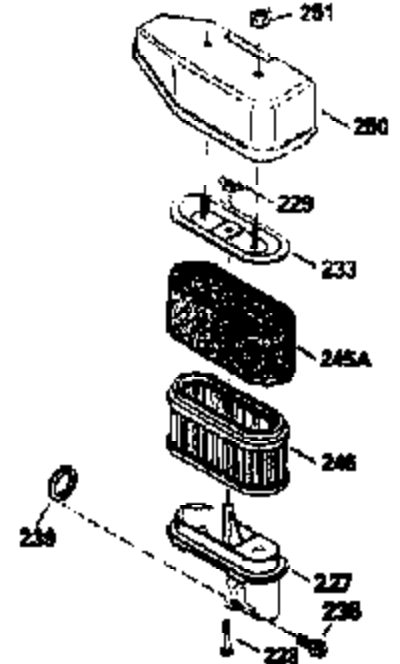

ILLUSTRATION SHOWS TYPICAL PARTS ONLY. ORDER BY PART NUMBER. PARTS NOT LISTED ARE SUPPLIED BY OEM.

VIEW 3 OF 3

Ref #	Part Number	Qty	Description
12B	34695	1	Breather Tube Elbow
19	31361	1	Extension Spring
69	35261	1	* Mounting Flange Gasket
182	6201	2	Screw, 1/4-28 x 7/8"
185	31384A	1	Intake Pipe (Incl. 224)
186	34358	1	Governor Link
223	650451	2	Screw, 1/4-20 x 1"
238	650932	2	Screw, 10-32 x 49/64"
239	34338	1	* Air Cleaner Gasket
241	35797	1	Air Cleaner Collar
245	35066	1	Air Cleaner Filter
250	35065	1	Air Cleaner Cover
260	35826	1	Blower Housing
263A	35821	1	Starter Grill
276	33753	1	Locking Plate
277	650795	2	Screw, 1/4-20 x 2-1/4"
354	35025	1	Staple
370E	35841	1	Name Decal
370C	34144	1	Primer Decal