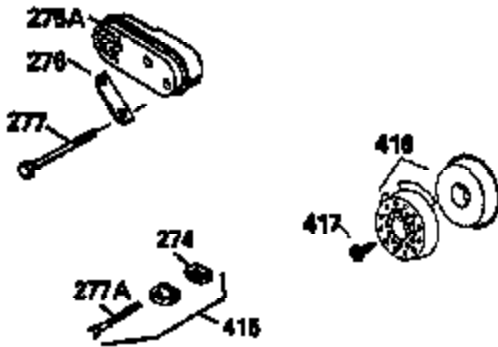

ILLUSTRATION SHOWS TYPICAL PARTS ONLY. ORDER BY PART NUMBER. PARTS NOT LISTED ARE SUPPLIED BY OEM.

VIEW 3 OF 3

Ref #	Part Number	Qty	Description
12B	34695	1	Breather Tube Elbow
19	31361	1	Extension Spring
69	35261	1	* Mounting Flange Gasket
182	6201	2	Screw, 1/4-28 x 7/8"
185	31384A	1	Intake Pipe (Incl. 224)
186	34358	1	Governor Link
223	650451	2	Screw, 1/4-20 x 1"
238	650932	2	Screw, 10-32 x 49/64"
239	34338	1	* Air Cleaner Gasket
241	35797	1	Air Cleaner Collar
245	35066	1	Air Cleaner Filter
250	35065	1	Air Cleaner Cover
260	35826	1	Blower Housing
263A	35821	1	Starter Grill
276	33753	1	Locking Plate
277	650795	2	Screw, 1/4-20 x 2-1/4"
354	35025	1	Staple
370E	35841	1	Name Decal
370C	34144	1	Primer Decal