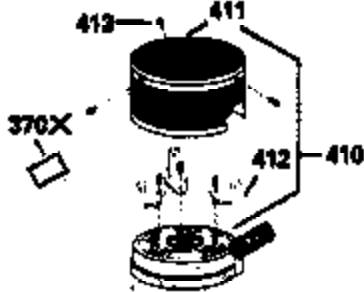

ILLUSTRATION SHOWS TYPICAL PARTS ONLY. ORDER BY PART NUMBER. PARTS NOT LISTED ARE SUPPLIED BY OEM.

VIEW 3 OF 3

Ref #	Part Number	Qty	Description
12B	34695	1	Breather Tube Elbow
19	31361	1	Extension Spring
69	35261	1	* Mounting Flange Gasket
182	6201	2	Screw, 1/4-28 x 7/8"
185	31384A	1	Intake Pipe (Incl. 224)
186	34358	1	Governor Link
223	650451	2	Screw, 1/4-20 x 1"
238	650932	2	Screw, 10-32 x 49/64"
239	34338	1	* Air Cleaner Gasket
241	35797	1	Air Cleaner Collar
245	35066	1	Air Cleaner Filter
250	35065	1	Air Cleaner Cover
260	35826	1	Blower Housing
263A	35821	1	Starter Grill
276	33753	1	Locking Plate
277	650795	2	Screw, 1/4-20 x 2-1/4"
354	35025	1	Staple
370E	35841	1	Name Decal
370C	34144	1	Primer Decal