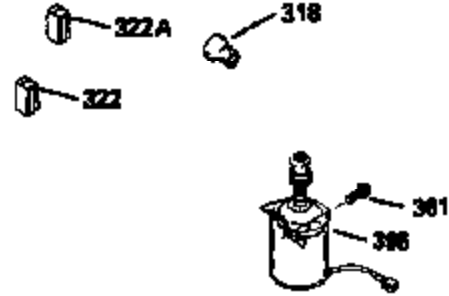

ILLUSTRATION SHOWS TYPICAL PARTS ONLY. ORDER BY PART NUMBER. PARTS NOT LISTED ARE SUPPLIED BY OEM.

VIEW 3 OF 3

Ref #	Part Number	Qty	Description
12B	34695	1	Breather Tube Elbow
19	31361	1	Extension Spring
69	35261	1	* Mounting Flange Gasket
182	6201	2	Screw, 1/4-28 x 7/8"
185	31384A	1	Intake Pipe (Incl. 224)
186	34358	1	Governor Link
223	650451	2	Screw, 1/4-20 x 1"
238	650932	2	Screw, 10-32 x 49/64"
239	34338	1	* Air Cleaner Gasket
241	35797	1	Air Cleaner Collar
245	35066	1	Air Cleaner Filter
250	35065	1	Air Cleaner Cover
260	35826	1	Blower Housing
263A	35821	1	Starter Grill
276	33753	1	Locking Plate
277	650795	2	Screw, 1/4-20 x 2-1/4"
354	35025	1	Staple
370E	35841	1	Name Decal
370C	34144	1	Primer Decal