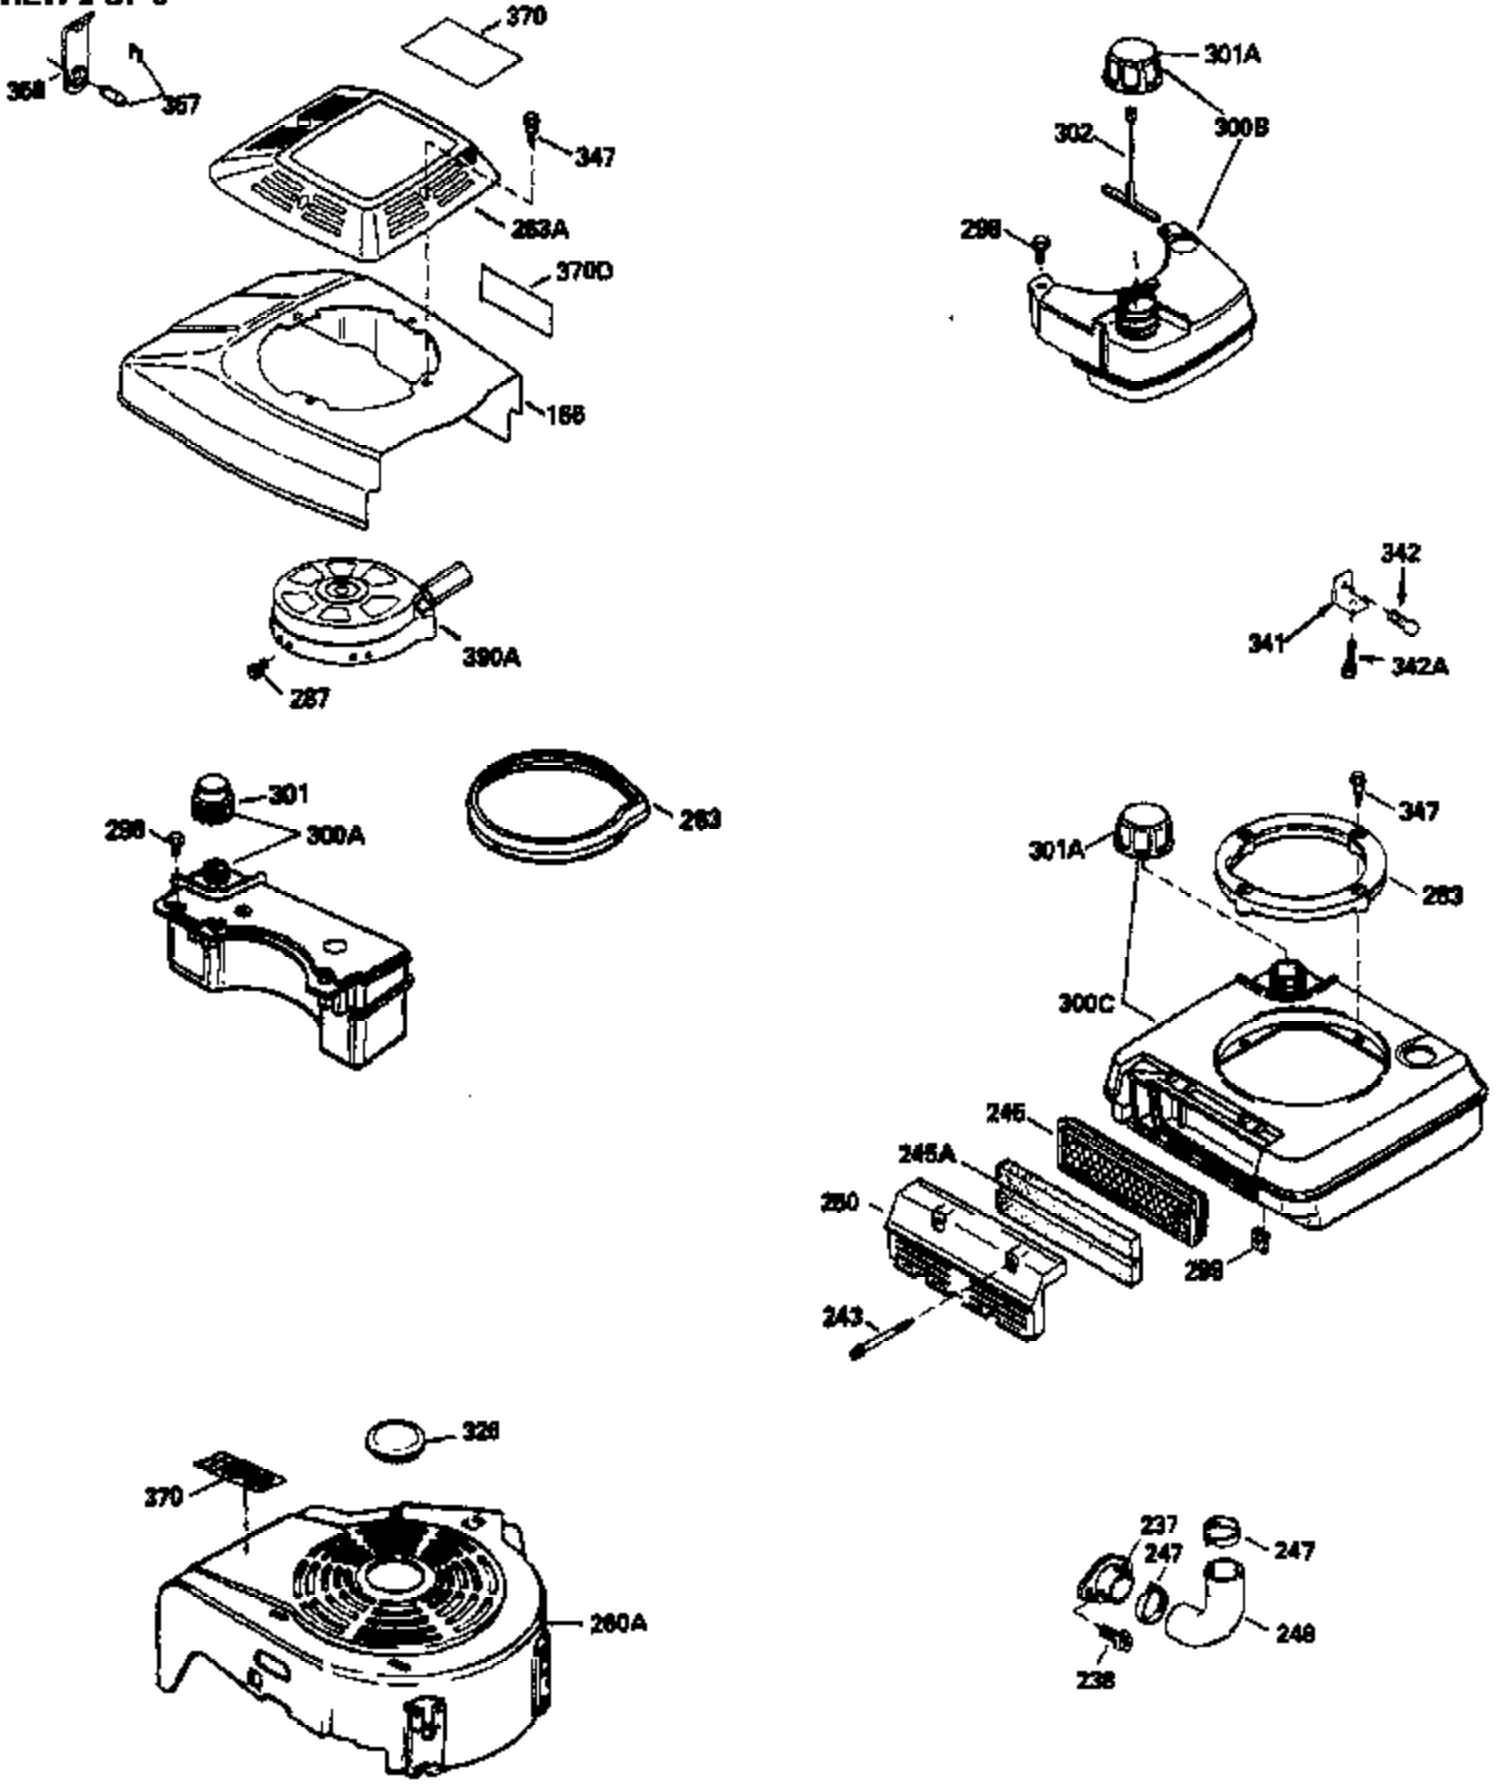

ILLUSTRATION SHOWS TYPICAL PARTS ONLY. ORDER BY PART NUMBER. PARTS NOT LISTED ARE SUPPLIED BY OEM.

VIEW 2 OF 3

Ref #	Part Number	Qty	Description
12B	34695	1	Breather Tube Elbow
166	35827	1	Engine Shroud
238	650932	2	Screw, 10-32 x 49/64"
245	35066	1	Air Cleaner Filter
250	35065	1	Air Cleaner Cover
263A	35821	1	Starter Grill
287	650884	2	Screw, 8-32 x 1/2"
301	35355	1	Fuel Cap
347	650898	4	Screw, 10-32 x 27/32"
354	35025	1	Staple
357	34985	1	Starter Rope Retainer
370D	35977	1	Instruction Decal (Caution)
370C	34144	1	Primer Decal