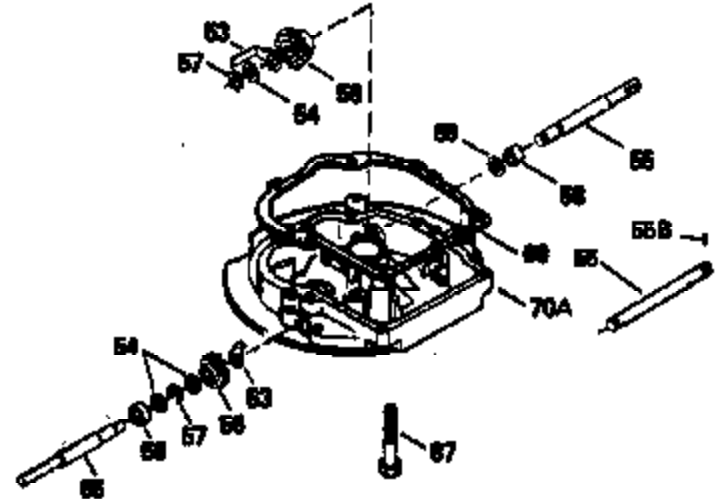

ILLUSTRATION SHOWS TYPICAL PARTS ONLY. ORDER BY PART NUMBER. PARTS NOT LISTED ARE SUPPLIED BY OEM.

VIEW 3 OF 3

Ref #	Part Number	Qty	Description
12B	34695	1	Breather Tube Elbow
19	31361	1	Extension Spring
69	35261	1	* Mounting Flange Gasket
182	6201	2	Screw, 1/4-28 x 7/8"
185	31384A	1	Intake Pipe (Incl. 224)
186	34358	1	Governor Link
223	650451	2	Screw, 1/4-20 x 1"
238	650932	2	Screw, 10-32 x 49/64"
239	34338	1	* Air Cleaner Gasket
241	35797	1	Air Cleaner Collar
245	35066	1	Air Cleaner Filter
250	35065	1	Air Cleaner Cover
260	35826	1	Blower Housing
263A	35821	1	Starter Grill
276	33753	1	Locking Plate
277	650795	2	Screw, 1/4-20 x 2-1/4"
354	35025	1	Staple
370E	35841	1	Name Decal
370C	34144	1	Primer Decal