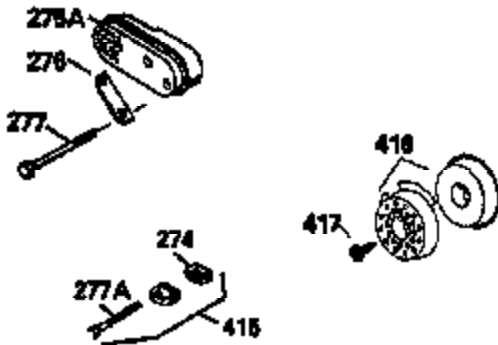

ILLUSTRATION SHOWS TYPICAL PARTS ONLY. ORDER BY PART NUMBER. PARTS NOT LISTED ARE SUPPLIED BY OEM.

VIEW 2 OF 3

Ref #	Part Number	Qty	Description
166	35827		Shroud, Engine
238	650932		Screw, 10-32 x 49/64"
245	35066		Filter, Air cleaner
246D	35435		Filter, Pre-Air (Optional)
250A	35065		Cover Assy., Air cleaner
263A	35821		Grill, Starter
287	650884		Screw, 8-32 x 1/2"
301A	35355		Fuel Cap (Use as required)
347	650898		Screw, 10-32 x 27/32"
354	35025		Staple (Not used on all models)
357	34985		Rope Stop & Staple Assy. (Incl. 354)
370G	34387		Decal, Instruction (Optional)
370C	35167		Decal, Throttle
390A	590637		Rewind Starter (Refer to Division 5, Section C, page 34 or Fiche 8A, Grid G-5 for breakdown)

ILLUSTRATION SHOWS TYPICAL PARTS ONLY. ORDER BY PART NUMBER. PARTS NOT LISTED ARE SUPPLIED BY OEM.

VIEW 3 OF 3

Ref #	Part Number	Qty	Description
19	31361		Spring, Extension
69	35261		* Gasket, Mounting flange
182	6201		Screw, 1/4-28 x 7/8"
185	31384A		Pipe, Intake (Incl. 224)
186	35932		Link, Governor spring
223	650451		Screw, 1/4-20 x 1"
238	650932		Screw, 10-32 x 49/64"
239	34338		* Gasket, Air cleaner
241	35797		Collar, Air cleaner
245	35066		Filter, Air cleaner
246D	35435		Filter, Pre-Air (Optional)
250A	35065		Cover Assy., Air cleaner
260	35826		Housing, Blower
263A	35821		Grill, Starter
275A	34613		Muffler
276	33753		Plate, Locking
277A	30063		Screw, Torx T-30, 1/4-20 x 1/2" (Use as req.)
277	650795		Screw, 1/4-20 x 2-1/4" (Use as requir ed)
354	35025		Staple (Not used on all models)
370C	35167		Decal, Throttle
370G	34387		Decal, Instruction (Optional)
410	730574		Opt.Debris Screen Kit (Incl.370G,411, 412,413)
411	35596		Debris Screen (Optional)
412	35597		Debris Screen Bracket (Optional)
413	650910		Screw, 8-32 x 1/4 (Optional)
415	730162		Muffler Adapter Kit(In.274,277A)(Use as req.)