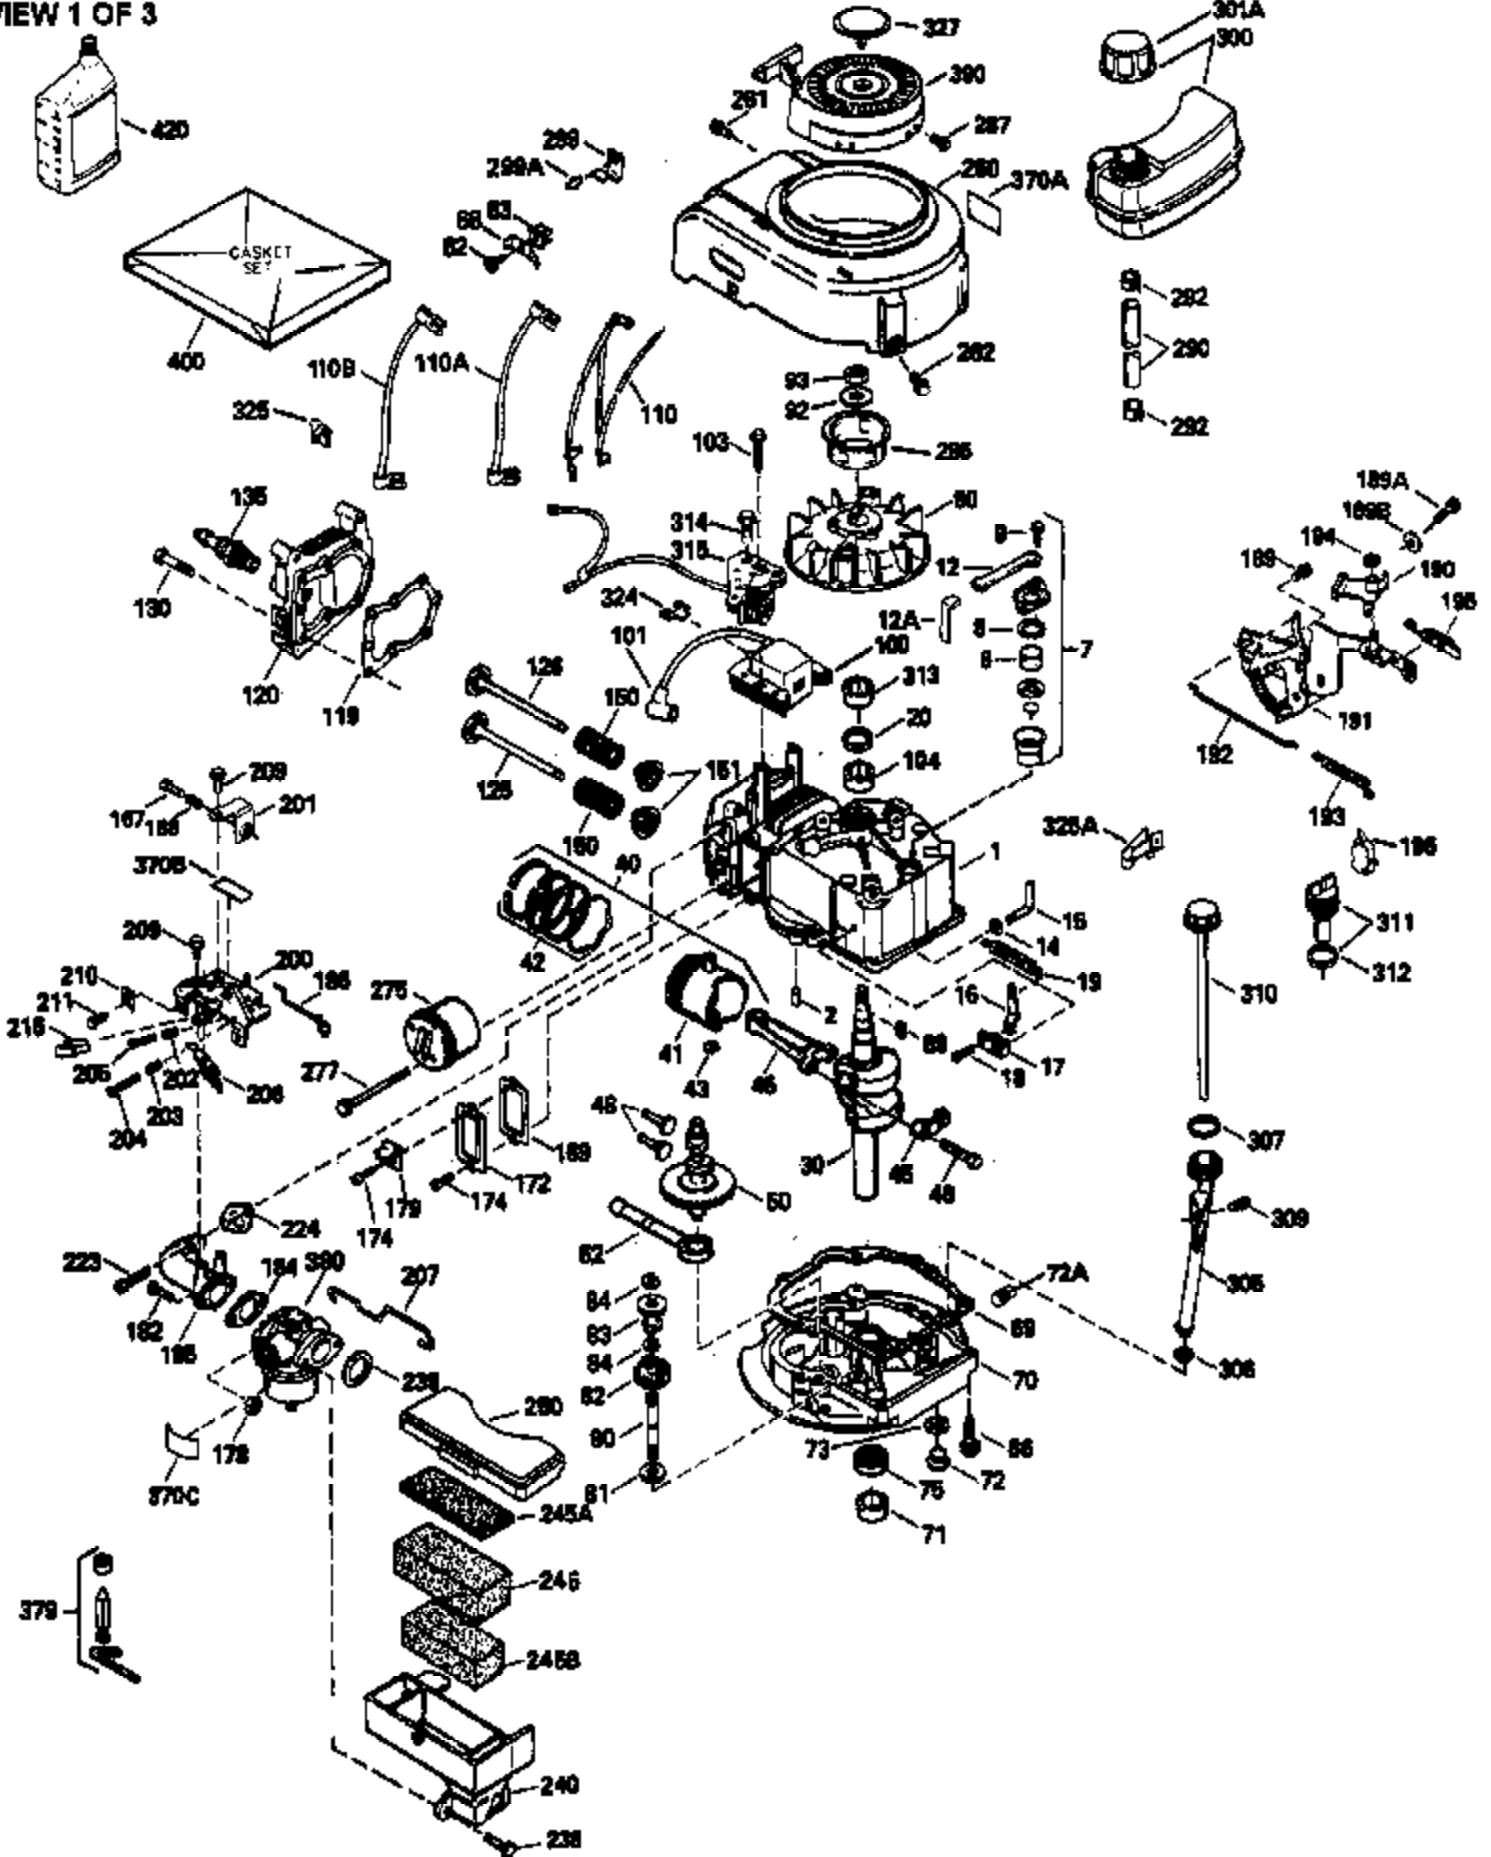

ILLUSTRATION SHOWS TYPICAL PARTS ONLY. ORDER BY PART NUMBER. PARTS NOT LISTED ARE SUPPLIED BY OEM.
VIEW 1 OF 3

Ref #	Part Number	Qty	Description
1	35010		Cylinder (Incl. 2 & 20) (2-5/8" Bore)
2	26727		Pin, Dowel
6	33734		Element, Breather
7	34214A		Breather Assy. (Incl. 6, 8, 9, 12 & 1 2A)
8	33735		* Gasket, Breather
9	30200		Screw, 10-24 x 9/16"
12	33886		Tube, Breather
12A	34695		Elbow, Breather tube
14	28277		Washer, Flat
15	30589		Rod, Governor (Incl. 14)
16	31383A		Lever, Governor
17	31335		Clamp, Governor lever
18	650548		Screw, 8-32 x 5/16"
19	31361		Spring, Extension
20	32600		Seal, Oil
30	34477B		Crankshaft
40	35544		Piston, Pin & Ring Set (Std.) (2-5/8" Bore)
40	35545		Piston, Pin & Ring Set (.010" OS)
40	35546		Piston, Pin & Ring Set (.020" OS)
41	35541		Piston & Pin Ass'y. (Incl. 43)(Std.)(2-5/8")
41	35542		Piston & Pin Ass'y. (Incl. 43) (.010" OS)
41	35543		Piston & Pin Ass'y. (Incl. 43) (.020" OS)
42	35547		Ring Set (Std.) (2-5/8" Bore)
42	35548		Ring Set (.010" OS)
42	35549		Ring Set (.020" OS)
43	20381		Ring, Piston pin retaining
45	32875		Rod Assy., Connecting (Incl. 46)
46	32610A		Bolt, Connecting rod
48	27241		Lifter, Valve
50	33553		Camshaft (MCR)
52	29914		Oil Pump Assy.
69	35261		* Gasket, Mounting flange
70	34311C		Flange Ass'y. (Incl. 72, 72A, 73, 75 & 80)
72	30572		Plug, Oil drain (Incl. 73)
73	28833		* Drain Plug Gasket (Not req. W/plastic plug)
75	27897		Seal, Oil
80	30574		Shaft, Governor
81	30590A		Washer, Flat
82	30591		Gear Assy., Governor (Incl. 81)
83	30588A		Spool, Governor
84	29193		Ring, Retaining
86	650488		Screw, 1/4-20 x 1-1/4"
89	611004		Flywheel Key
90	611112		Flywheel
92	650815		Washer, Belleville
93	650816		Nut, Flywheel
100	34443A		Solid State Ignition
101	610118		Cover, Spark plug
103	650814		Screw, Torx T-15, 10-24 x 1"
110	34961		Ground Wire
119	33015A		* Gasket, Head
120	34342		Head, Cylinder
125	29314B		Intake Valve (Std.) (Incl. 151) (Conventional Ports)
125	29315C		Intake Valve (1/32" OS) (Incl. 151) (Conventional Ports)
126	29313C		Exhaust Valve (Std.) (Incl. 151) (Conventional Ports)
126	29315C		Exhaust Valve (1/32" OS) (Incl. 151) (Conventional Ports)
130	6021A		Screw, 5/16-18 x 1-1/2"
135	35395		Resistor Spark Plug (RJ19LM)