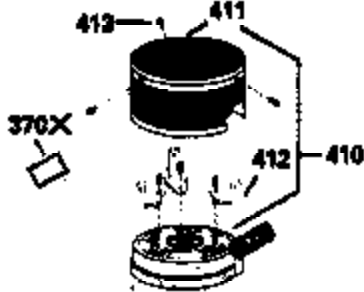

ILLUSTRATION SHOWS TYPICAL PARTS ONLY. ORDER BY PART NUMBER. PARTS NOT LISTED ARE SUPPLIED BY OEM.

VIEW 3 OF 3

Ref #	Part Number	Qty	Description
19	31361		Spring, Extension
69	35261		* Gasket, Mounting flange
182	6201		Screw, 1/4-28 x 7/8"
185	31384A		Pipe, Intake (Incl. 224)
186	35932		Link, Governor spring
223	650451		Screw, 1/4-20 x 1"
238	650932		Screw, 10-32 x 49/64"
239	34338		* Gasket, Air cleaner
241	35797		Collar, Air cleaner
245	35066		Filter, Air cleaner
246D	35435		Filter, Pre-Air (Optional)
250A	35065		Cover Assy., Air cleaner
260	35826		Housing, Blower
263A	35821		Grill, Starter
275A	34613		Muffler
276	33753		Plate, Locking
277A	30063		Screw, Torx T-30, 1/4-20 x 1/2" (Use as req.)
277	650795		Screw, 1/4-20 x 2-1/4" (Use as requir ed)
354	35025		Staple (Not used on all models)
370C	35167		Decal, Throttle
370G	34387		Decal, Instruction (Optional)
410	730574		Opt.Debris Screen Kit (Incl.370G,411, 412,413)
411	35596		Debris Screen (Optional)
412	35597		Debris Screen Bracket (Optional)
413	650910		Screw, 8-32 x 1/4 (Optional)
415	730162		Muffler Adapter Kit(In.274,277A)(Use as req.)