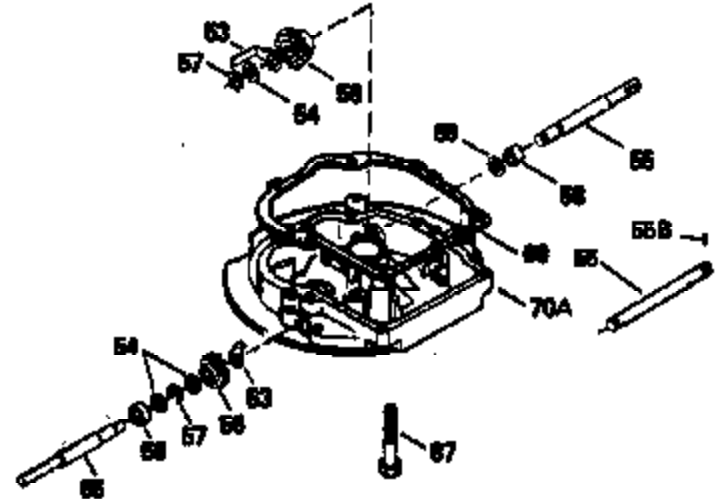

ILLUSTRATION SHOWS TYPICAL PARTS ONLY. ORDER BY PART NUMBER. PARTS NOT LISTED ARE SUPPLIED BY OEM.

VIEW 2 OF 3

Ref #	Part Number	Qty	Description
166	35827		Shroud, Engine
238	650932		Screw, 10-32 x 49/64"
245	35066		Filter, Air cleaner
246D	35435		Filter, Pre-Air (Optional)
250A	35065		Cover Assy., Air cleaner
263A	35821		Grill, Starter
287	650884		Screw, 8-32 x 1/2"
301A	35355		Fuel Cap (Use as required)
347	650898		Screw, 10-32 x 27/32"
354	35025		Staple (Not used on all models)
357	34985		Rope Stop & Staple Assy. (Incl. 354)
370G	34387		Decal, Instruction (Optional)
370C	35167		Decal, Throttle
390A	590637		Rewind Starter (Refer to Division 5, Section C, page 34 or Fiche 8A, Grid G-5 for breakdown)

ILLUSTRATION SHOWS TYPICAL PARTS ONLY. ORDER BY PART NUMBER. PARTS NOT LISTED ARE SUPPLIED BY OEM.

VIEW 3 OF 3

Ref #	Part Number	Qty	Description
19	31361		Spring, Extension
69	35261		* Gasket, Mounting flange
182	6201		Screw, 1/4-28 x 7/8"
185	31384A		Pipe, Intake (Incl. 224)
186	35932		Link, Governor spring
223	650451		Screw, 1/4-20 x 1"
238	650932		Screw, 10-32 x 49/64"
239	34338		* Gasket, Air cleaner
241	35797		Collar, Air cleaner
245	35066		Filter, Air cleaner
246D	35435		Filter, Pre-Air (Optional)
250A	35065		Cover Assy., Air cleaner
260	35826		Housing, Blower
263A	35821		Grill, Starter
275A	34613		Muffler
276	33753		Plate, Locking
277A	30063		Screw, Torx T-30, 1/4-20 x 1/2" (Use as req.)
277	650795		Screw, 1/4-20 x 2-1/4" (Use as requir ed)
354	35025		Staple (Not used on all models)
370C	35167		Decal, Throttle
370G	34387		Decal, Instruction (Optional)
410	730574		Opt.Debris Screen Kit (Incl.370G,411, 412,413)
411	35596		Debris Screen (Optional)
412	35597		Debris Screen Bracket (Optional)
413	650910		Screw, 8-32 x 1/4 (Optional)
415	730162		Muffler Adapter Kit(In.274,277A)(Use as req.)