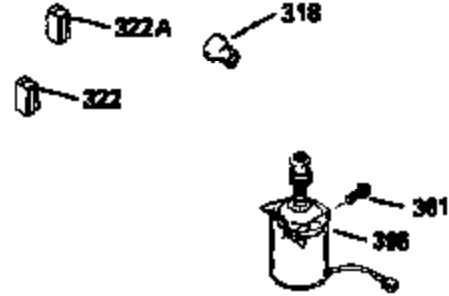

ILLUSTRATION SHOWS TYPICAL PARTS ONLY. ORDER BY PART NUMBER. PARTS NOT LISTED ARE SUPPLIED BY OEM.

VIEW 2 OF 3

Ref #	Part Number	Qty	Description
166	35827		Shroud, Engine
238	650932		Screw, 10-32 x 49/64"
245	35066		Filter, Air cleaner
246D	35435		Filter, Pre-Air (Optional)
250A	35065		Cover Assy., Air cleaner
263A	35821		Grill, Starter
287	650884		Screw, 8-32 x 1/2"
301A	35355		Fuel Cap (Use as required)
347	650898		Screw, 10-32 x 27/32"
354	35025		Staple (Not used on all models)
357	34985		Rope Stop & Staple Assy. (Incl. 354)
370G	34387		Decal, Instruction (Optional)
370C	35167		Decal, Throttle
390A	590637		Rewind Starter (Refer to Division 5, Section C, page 34 or Fiche 8A, Grid G-5 for breakdown)

ILLUSTRATION SHOWS TYPICAL PARTS ONLY. ORDER BY PART NUMBER. PARTS NOT LISTED ARE SUPPLIED BY OEM.

VIEW 3 OF 3

Ref #	Part Number	Qty	Description
19	31361		Spring, Extension
69	35261		* Gasket, Mounting flange
182	6201		Screw, 1/4-28 x 7/8"
185	31384A		Pipe, Intake (Incl. 224)
186	35932		Link, Governor spring
223	650451		Screw, 1/4-20 x 1"
238	650932		Screw, 10-32 x 49/64"
239	34338		* Gasket, Air cleaner
241	35797		Collar, Air cleaner
245	35066		Filter, Air cleaner
246D	35435		Filter, Pre-Air (Optional)
250A	35065		Cover Assy., Air cleaner
260	35826		Housing, Blower
263A	35821		Grill, Starter
275A	34613		Muffler
276	33753		Plate, Locking
277A	30063		Screw, Torx T-30, 1/4-20 x 1/2" (Use as req.)
277	650795		Screw, 1/4-20 x 2-1/4" (Use as requir ed)
354	35025		Staple (Not used on all models)
370C	35167		Decal, Throttle
370G	34387		Decal, Instruction (Optional)
410	730574		Opt.Debris Screen Kit (Incl.370G,411, 412,413)
411	35596		Debris Screen (Optional)
412	35597		Debris Screen Bracket (Optional)
413	650910		Screw, 8-32 x 1/4 (Optional)
415	730162		Muffler Adapter Kit(In.274,277A)(Use as req.)