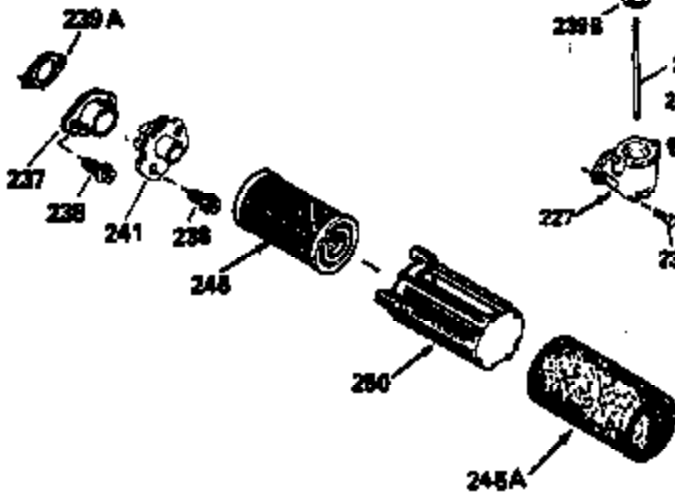

ILLUSTRATION SHOWS TYPICAL PARTS ONLY. ORDER BY PART NUMBER. PARTS NOT LISTED ARE SUPPLIED BY OEM.

VIEW 2 OF 3

Ref #	Part Number	Qty	Description
166	35827		Shroud, Engine
238	650932		Screw, 10-32 x 49/64"
245	35066		Filter, Air cleaner
246D	35435		Filter, Pre-Air (Optional)
250A	35065		Cover Assy., Air cleaner
263A	35821		Grill, Starter
287	650884		Screw, 8-32 x 1/2"
301A	35355		Fuel Cap (Use as required)
347	650898		Screw, 10-32 x 27/32"
354	35025		Staple (Not used on all models)
357	34985		Rope Stop & Staple Assy. (Incl. 354)
370G	34387		Decal, Instruction (Optional)
370C	35167		Decal, Throttle
390A	590637		Rewind Starter (Refer to Division 5, Section C, page 34 or Fiche 8A, Grid G-5 for breakdown)

ILLUSTRATION SHOWS TYPICAL PARTS ONLY. ORDER BY PART NUMBER. PARTS NOT LISTED ARE SUPPLIED BY OEM.

VIEW 3 OF 3

Ref #	Part Number	Qty	Description
19	31361		Spring, Extension
69	35261		* Gasket, Mounting flange
182	6201		Screw, 1/4-28 x 7/8"
185	31384A		Pipe, Intake (Incl. 224)
186	35932		Link, Governor spring
223	650451		Screw, 1/4-20 x 1"
238	650932		Screw, 10-32 x 49/64"
239	34338		* Gasket, Air cleaner
241	35797		Collar, Air cleaner
245	35066		Filter, Air cleaner
246D	35435		Filter, Pre-Air (Optional)
250A	35065		Cover Assy., Air cleaner
260	35826		Housing, Blower
263A	35821		Grill, Starter
275A	34613		Muffler
276	33753		Plate, Locking
277A	30063		Screw, Torx T-30, 1/4-20 x 1/2" (Use as req.)
277	650795		Screw, 1/4-20 x 2-1/4" (Use as requir ed)
354	35025		Staple (Not used on all models)
370C	35167		Decal, Throttle
370G	34387		Decal, Instruction (Optional)
410	730574		Opt.Debris Screen Kit (Incl.370G,411, 412,413)
411	35596		Debris Screen (Optional)
412	35597		Debris Screen Bracket (Optional)
413	650910		Screw, 8-32 x 1/4 (Optional)
415	730162		Muffler Adapter Kit(In.274,277A)(Use as req.)