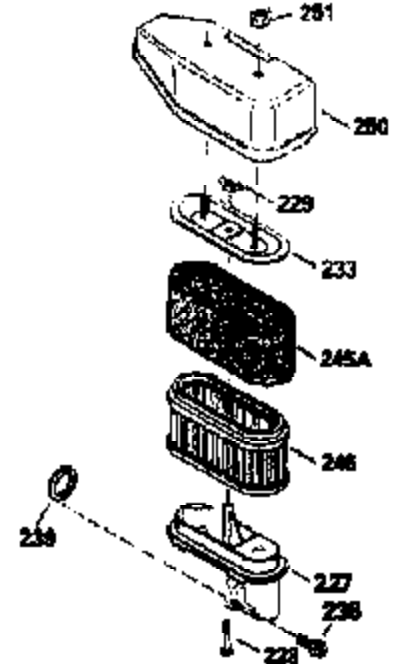

ILLUSTRATION SHOWS TYPICAL PARTS ONLY. ORDER BY PART NUMBER. PARTS NOT LISTED ARE SUPPLIED BY OEM.

VIEW 3 OF 3

Ref #	Part Number	Qty	Description
19	31361		Spring, Extension
69	35261		* Gasket, Mounting flange
182	6201		Screw, 1/4-28 x 7/8"
185	31384A		Pipe, Intake (Incl. 224)
186	35932		Link, Governor spring
223	650451		Screw, 1/4-20 x 1"
238	650932		Screw, 10-32 x 49/64"
239	34338		* Gasket, Air cleaner
241	35797		Collar, Air cleaner
245	35066		Filter, Air cleaner
246D	35435		Filter, Pre-Air (Optional)
250A	35065		Cover Assy., Air cleaner
260	35826		Housing, Blower
263A	35821		Grill, Starter
275A	34613		Muffler
276	33753		Plate, Locking
277A	30063		Screw, Torx T-30, 1/4-20 x 1/2" (Use as req.)
277	650795		Screw, 1/4-20 x 2-1/4" (Use as requir ed)
354	35025		Staple (Not used on all models)
370C	35167		Decal, Throttle
370G	34387		Decal, Instruction (Optional)
410	730574		Opt.Debris Screen Kit (Incl.370G,411, 412,413)
411	35596		Debris Screen (Optional)
412	35597		Debris Screen Bracket (Optional)
413	650910		Screw, 8-32 x 1/4 (Optional)
415	730162		Muffler Adapter Kit(In.274,277A)(Use as req.)