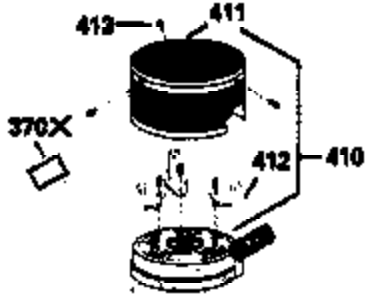

ILLUSTRATION SHOWS TYPICAL PARTS ONLY. ORDER BY PART NUMBER. PARTS NOT LISTED ARE SUPPLIED BY OEM.

VIEW 3 OF 3

Ref #	Part Number	Qty	Description
19	31361		Spring, Extension
69	35261		* Gasket, Mounting flange
182	6201		Screw, 1/4-28 x 7/8"
185	31384A		Pipe, Intake (Incl. 224)
186	34358		Link, Governor spring
223	650451		Screw, 1/4-20 x 1"
238	650932		Screw, 10-32 x 49/64"
239	34338		* Gasket, Air cleaner
241	35797		Collar, Air cleaner
245	35066		Filter, Air cleaner
246D	35435		Filter, Pre-Air (Optional)
250A	35065		Cover Assy., Air cleaner
260	35826		Housing, Blower
263A	35821		Grill, Starter
275A	34613		Muffler
276	33753		Plate, Locking
277A	30063		Screw, Torx T-30, 1/4-20 x 1/2" (Use as req.)
277	650795		Screw, 1/4-20 x 2-1/4" (Use as requir ed)
354	35025		Staple (Not used on all models)
370C	35167		Decal, Throttle
370G	34387		Decal, Instruction (Optional)
410	730574		Opt.Debris Screen Kit (Incl.370G,411, 412,413)
411	35596		Debris Screen (Optional)
412	35597		Debris Screen Bracket (Optional)
413	650910		Screw, 8-32 x 1/4 (Optional)
415	730162		Muffler Adapter Kit(In.274,277A)(Use as req.)