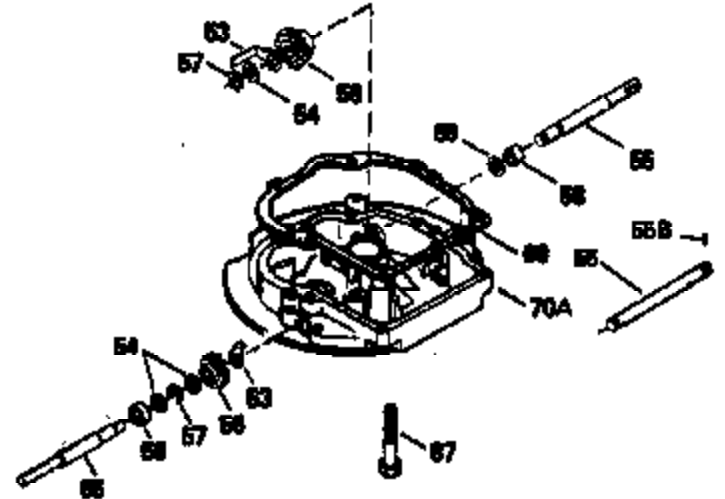

ILLUSTRATION SHOWS TYPICAL PARTS ONLY. ORDER BY PART NUMBER. PARTS NOT LISTED ARE SUPPLIED BY OEM.

VIEW 2 OF 3

Ref #	Part Number	Qty	Description
166	35827		Shroud, Engine
238	650932		Screw, 10-32 x 49/64"
245	35066		Filter, Air cleaner
246D	35435		Filter, Pre-Air (Optional)
250A	35065		Cover Assy., Air cleaner
263A	35821		Grill, Starter
287	650884		Screw, 8-32 x 1/2"
301A	35355		Fuel Cap (Use as required)
347	650898		Screw, 10-32 x 27/32"
354	35025		Staple (Not used on all models)
357	34985		Rope Stop & Staple Assy. (Incl. 354)
370F	35847		Decal, Instruction
370G	34387		Decal, Instruction (Optional)
390A	590637		Rewind Starter (Refer to Division 5, Section C, page 34 or Fiche 8A, Grid G-5 for breakdown)

ILLUSTRATION SHOWS TYPICAL PARTS ONLY. ORDER BY PART NUMBER. PARTS NOT LISTED ARE SUPPLIED BY OEM.

VIEW 3 OF 3

Ref #	Part Number	Qty	Description
19	31361		Spring, Extension
69	35261		* Gasket, Mounting flange
182	6201		Screw, 1/4-28 x 7/8"
185	31384A		Pipe, Intake (Incl. 224)
186	34337		Link, Governor spring
223	650451		Screw, 1/4-20 x 1"
238	650932		Screw, 10-32 x 49/64"
239	34338		* Gasket, Air cleaner
241	35797		Collar, Air cleaner
245	35066		Filter, Air cleaner
246D	35435		Filter, Pre-Air (Optional)
250A	35065		Cover Assy., Air cleaner
260	35826		Housing, Blower
263A	35821		Grill, Starter
275A	34613		Muffler
276	33753		Plate, Locking
277A	30063		Screw, Torx T-30, 1/4-20 x 1/2" (Use as req.)
277	650795		Screw, 1/4-20 x 2-1/4" (Use as requir ed)
354	35025		Staple (Not used on all models)
370F	35847		Decal, Instruction
370G	34387		Decal, Instruction (Optional)
410	730574		Opt.Debris Screen Kit (Incl.370G,411, 412,413)
411	35596		Debris Screen (Optional)
412	35597		Debris Screen Bracket (Optional)
413	650910		Screw, 8-32 x 1/4 (Optional)
415	730162		Muffler Adapter Kit(In.274,277A)(Use as req.)