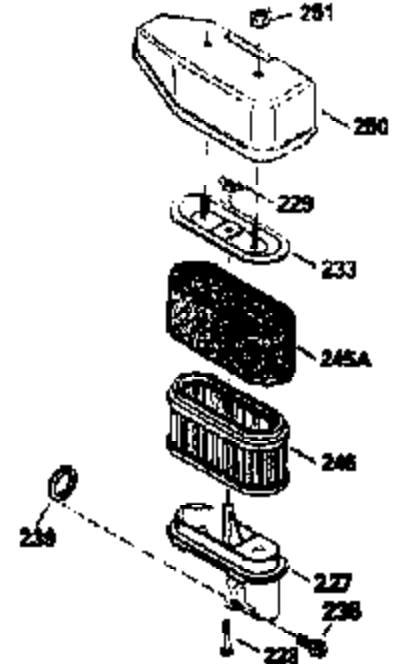

ILLUSTRATION SHOWS TYPICAL PARTS ONLY. ORDER BY PART NUMBER. PARTS NOT LISTED ARE SUPPLIED BY OEM.

VIEW 3 OF 3

Ref #	Part Number	Qty	Description
19	31361		Spring, Extension
69	35261		* Gasket, Mounting flange
182	6201		Screw, 1/4-28 x 7/8"
185	31384A		Pipe, Intake (Incl. 224)
186	34337		Link, Governor spring
223	650451		Screw, 1/4-20 x 1"
238	650932		Screw, 10-32 x 49/64"
239	34338		* Gasket, Air cleaner
241	35797		Collar, Air cleaner
245	35066		Filter, Air cleaner
246D	35435		Filter, Pre-Air (Optional)
250A	35065		Cover Assy., Air cleaner
260	35826		Housing, Blower
263A	35821		Grill, Starter
275A	34613		Muffler
276	33753		Plate, Locking
277A	30063		Screw, Torx T-30, 1/4-20 x 1/2" (Use as req.)
277	650795		Screw, 1/4-20 x 2-1/4" (Use as requir ed)
354	35025		Staple (Not used on all models)
370F	35847		Decal, Instruction
370G	34387		Decal, Instruction (Optional)
410	730574		Opt.Debris Screen Kit (Incl.370G,411, 412,413)
411	35596		Debris Screen (Optional)
412	35597		Debris Screen Bracket (Optional)
413	650910		Screw, 8-32 x 1/4 (Optional)
415	730162		Muffler Adapter Kit(In.274,277A)(Use as req.)