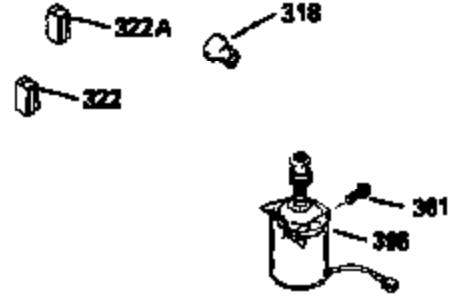

ILLUSTRATION SHOWS TYPICAL PARTS ONLY. ORDER BY PART NUMBER. PARTS NOT LISTED ARE SUPPLIED BY OEM.

VIEW 2 OF 3

Ref #	Part Number	Qty	Description
166	35827		Shroud, Engine
238	650932		Screw, 10-32 x 49/64"
245	35066		Filter, Air cleaner
246D	35435		Filter, Pre-Air (Optional)
250A	35065		Cover Assy., Air cleaner
263A	35821		Grill, Starter
287	650884		Screw, 8-32 x 1/2"
301A	35355		Fuel Cap (Use as required)
347	650898		Screw, 10-32 x 27/32"
354	35025		Staple (Not used on all models)
357	34985		Rope Stop & Staple Assy. (Incl. 354)
370F	35847		Decal, Instruction
370G	34387		Decal, Instruction (Optional)
390A	590637		Rewind Starter (Refer to Division 5, Section C, page 34 or Fiche 8A, Grid G-5 for breakdown)

ILLUSTRATION SHOWS TYPICAL PARTS ONLY. ORDER BY PART NUMBER. PARTS NOT LISTED ARE SUPPLIED BY OEM.

VIEW 3 OF 3

Ref #	Part Number	Qty	Description
19	31361		Spring, Extension
69	35261		* Gasket, Mounting flange
182	6201		Screw, 1/4-28 x 7/8"
185	31384A		Pipe, Intake (Incl. 224)
186	34337		Link, Governor spring
223	650451		Screw, 1/4-20 x 1"
238	650932		Screw, 10-32 x 49/64"
239	34338		* Gasket, Air cleaner
241	35797		Collar, Air cleaner
245	35066		Filter, Air cleaner
246D	35435		Filter, Pre-Air (Optional)
250A	35065		Cover Assy., Air cleaner
260	35826		Housing, Blower
263A	35821		Grill, Starter
275A	34613		Muffler
276	33753		Plate, Locking
277A	30063		Screw, Torx T-30, 1/4-20 x 1/2" (Use as req.)
277	650795		Screw, 1/4-20 x 2-1/4" (Use as requir ed)
354	35025		Staple (Not used on all models)
370F	35847		Decal, Instruction
370G	34387		Decal, Instruction (Optional)
410	730574		Opt.Debris Screen Kit (Incl.370G,411, 412,413)
411	35596		Debris Screen (Optional)
412	35597		Debris Screen Bracket (Optional)
413	650910		Screw, 8-32 x 1/4 (Optional)
415	730162		Muffler Adapter Kit(In.274,277A)(Use as req.)