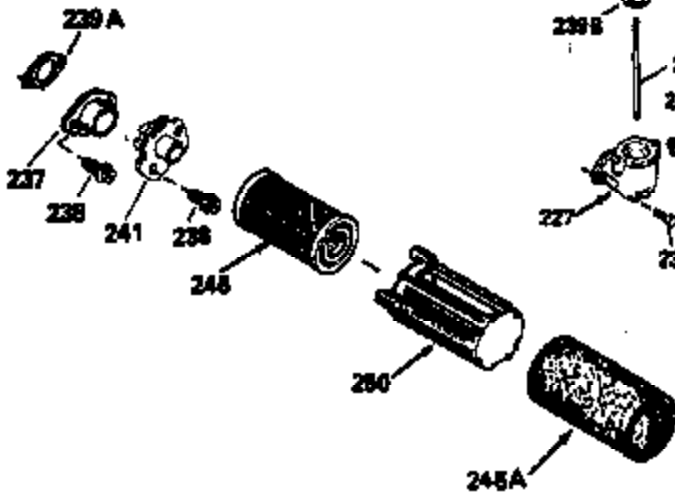

ILLUSTRATION SHOWS TYPICAL PARTS ONLY. ORDER BY PART NUMBER. PARTS NOT LISTED ARE SUPPLIED BY OEM.

VIEW 2 OF 3

Ref #	Part Number	Qty	Description
166	35827		Shroud, Engine
238	650932		Screw, 10-32 x 49/64"
245	35066		Filter, Air cleaner
246D	35435		Filter, Pre-Air (Optional)
250A	35065		Cover Assy., Air cleaner
263A	35821		Grill, Starter
287	650884		Screw, 8-32 x 1/2"
301A	35355		Fuel Cap (Use as required)
347	650898		Screw, 10-32 x 27/32"
354	35025		Staple (Not used on all models)
357	34985		Rope Stop & Staple Assy. (Incl. 354)
370F	35847		Decal, Instruction
370G	34387		Decal, Instruction (Optional)
390A	590637		Rewind Starter (Refer to Division 5, Section C, page 34 or Fiche 8A, Grid G-5 for breakdown)

ILLUSTRATION SHOWS TYPICAL PARTS ONLY. ORDER BY PART NUMBER. PARTS NOT LISTED ARE SUPPLIED BY OEM.

VIEW 3 OF 3

Ref #	Part Number	Qty	Description
19	31361		Spring, Extension
69	35261		* Gasket, Mounting flange
182	6201		Screw, 1/4-28 x 7/8"
185	31384A		Pipe, Intake (Incl. 224)
186	34337		Link, Governor spring
223	650451		Screw, 1/4-20 x 1"
238	650932		Screw, 10-32 x 49/64"
239	34338		* Gasket, Air cleaner
241	35797		Collar, Air cleaner
245	35066		Filter, Air cleaner
246D	35435		Filter, Pre-Air (Optional)
250A	35065		Cover Assy., Air cleaner
260	35826		Housing, Blower
263A	35821		Grill, Starter
275A	34613		Muffler
276	33753		Plate, Locking
277A	30063		Screw, Torx T-30, 1/4-20 x 1/2" (Use as req.)
277	650795		Screw, 1/4-20 x 2-1/4" (Use as requir ed)
354	35025		Staple (Not used on all models)
370F	35847		Decal, Instruction
370G	34387		Decal, Instruction (Optional)
410	730574		Opt.Debris Screen Kit (Incl.370G,411, 412,413)
411	35596		Debris Screen (Optional)
412	35597		Debris Screen Bracket (Optional)
413	650910		Screw, 8-32 x 1/4 (Optional)
415	730162		Muffler Adapter Kit(In.274,277A)(Use as req.)