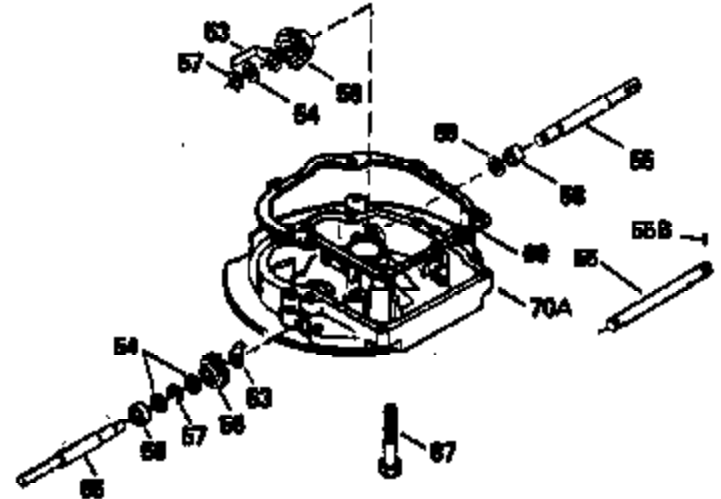

ILLUSTRATION SHOWS TYPICAL PARTS ONLY. ORDER BY PART NUMBER. PARTS NOT LISTED ARE SUPPLIED BY OEM.

VIEW 2 OF 3

Ref #	Part Number	Qty	Description
166	35827		Shroud, Engine
238	650932		Screw, 10-32 x 49/64"
245	35066		Filter, Air cleaner
246D	35435		Filter, Pre-Air (Optional)
250A	35065		Cover Assy., Air cleaner
263A	35821		Grill, Starter
287	650884		Screw, 8-32 x 1/2"
301A	35355		Fuel Cap (Use as required)
347	650898		Screw, 10-32 x 27/32"
354	35025		Staple (Not used on all models)
357	34985		Rope Stop & Staple Assy. (Incl. 354)
370F	35847		Decal, Instruction
370G	34387		Decal, Instruction (Optional)
390A	590637		Rewind Starter (Refer to Division 5, Section C, page 34 or Fiche 8A, Grid G-5 for breakdown)

ILLUSTRATION SHOWS TYPICAL PARTS ONLY. ORDER BY PART NUMBER. PARTS NOT LISTED ARE SUPPLIED BY OEM.

VIEW 3 OF 3

Ref #	Part Number	Qty	Description
19	31361		Spring, Extension
69	35261		* Gasket, Mounting flange
182	6201		Screw, 1/4-28 x 7/8"
185	31384A		Pipe, Intake (Incl. 224)
186	34337		Link, Governor spring
223	650451		Screw, 1/4-20 x 1"
238	650932		Screw, 10-32 x 49/64"
239	34338		* Gasket, Air cleaner
241	35797		Collar, Air cleaner
245	35066		Filter, Air cleaner
246D	35435		Filter, Pre-Air (Optional)
250A	35065		Cover Assy., Air cleaner
260	35826		Housing, Blower
263A	35821		Grill, Starter
275A	34613		Muffler
276	33753		Plate, Locking
277A	30063		Screw, Torx T-30, 1/4-20 x 1/2" (Use as req.)
277	650795		Screw, 1/4-20 x 2-1/4" (Use as requir ed)
354	35025		Staple (Not used on all models)
370F	35847		Decal, Instruction
370G	34387		Decal, Instruction (Optional)
410	730574		Opt.Debris Screen Kit (Incl.370G,411, 412,413)
411	35596		Debris Screen (Optional)
412	35597		Debris Screen Bracket (Optional)
413	650910		Screw, 8-32 x 1/4 (Optional)
415	730162		Muffler Adapter Kit(In.274,277A)(Use as req.)