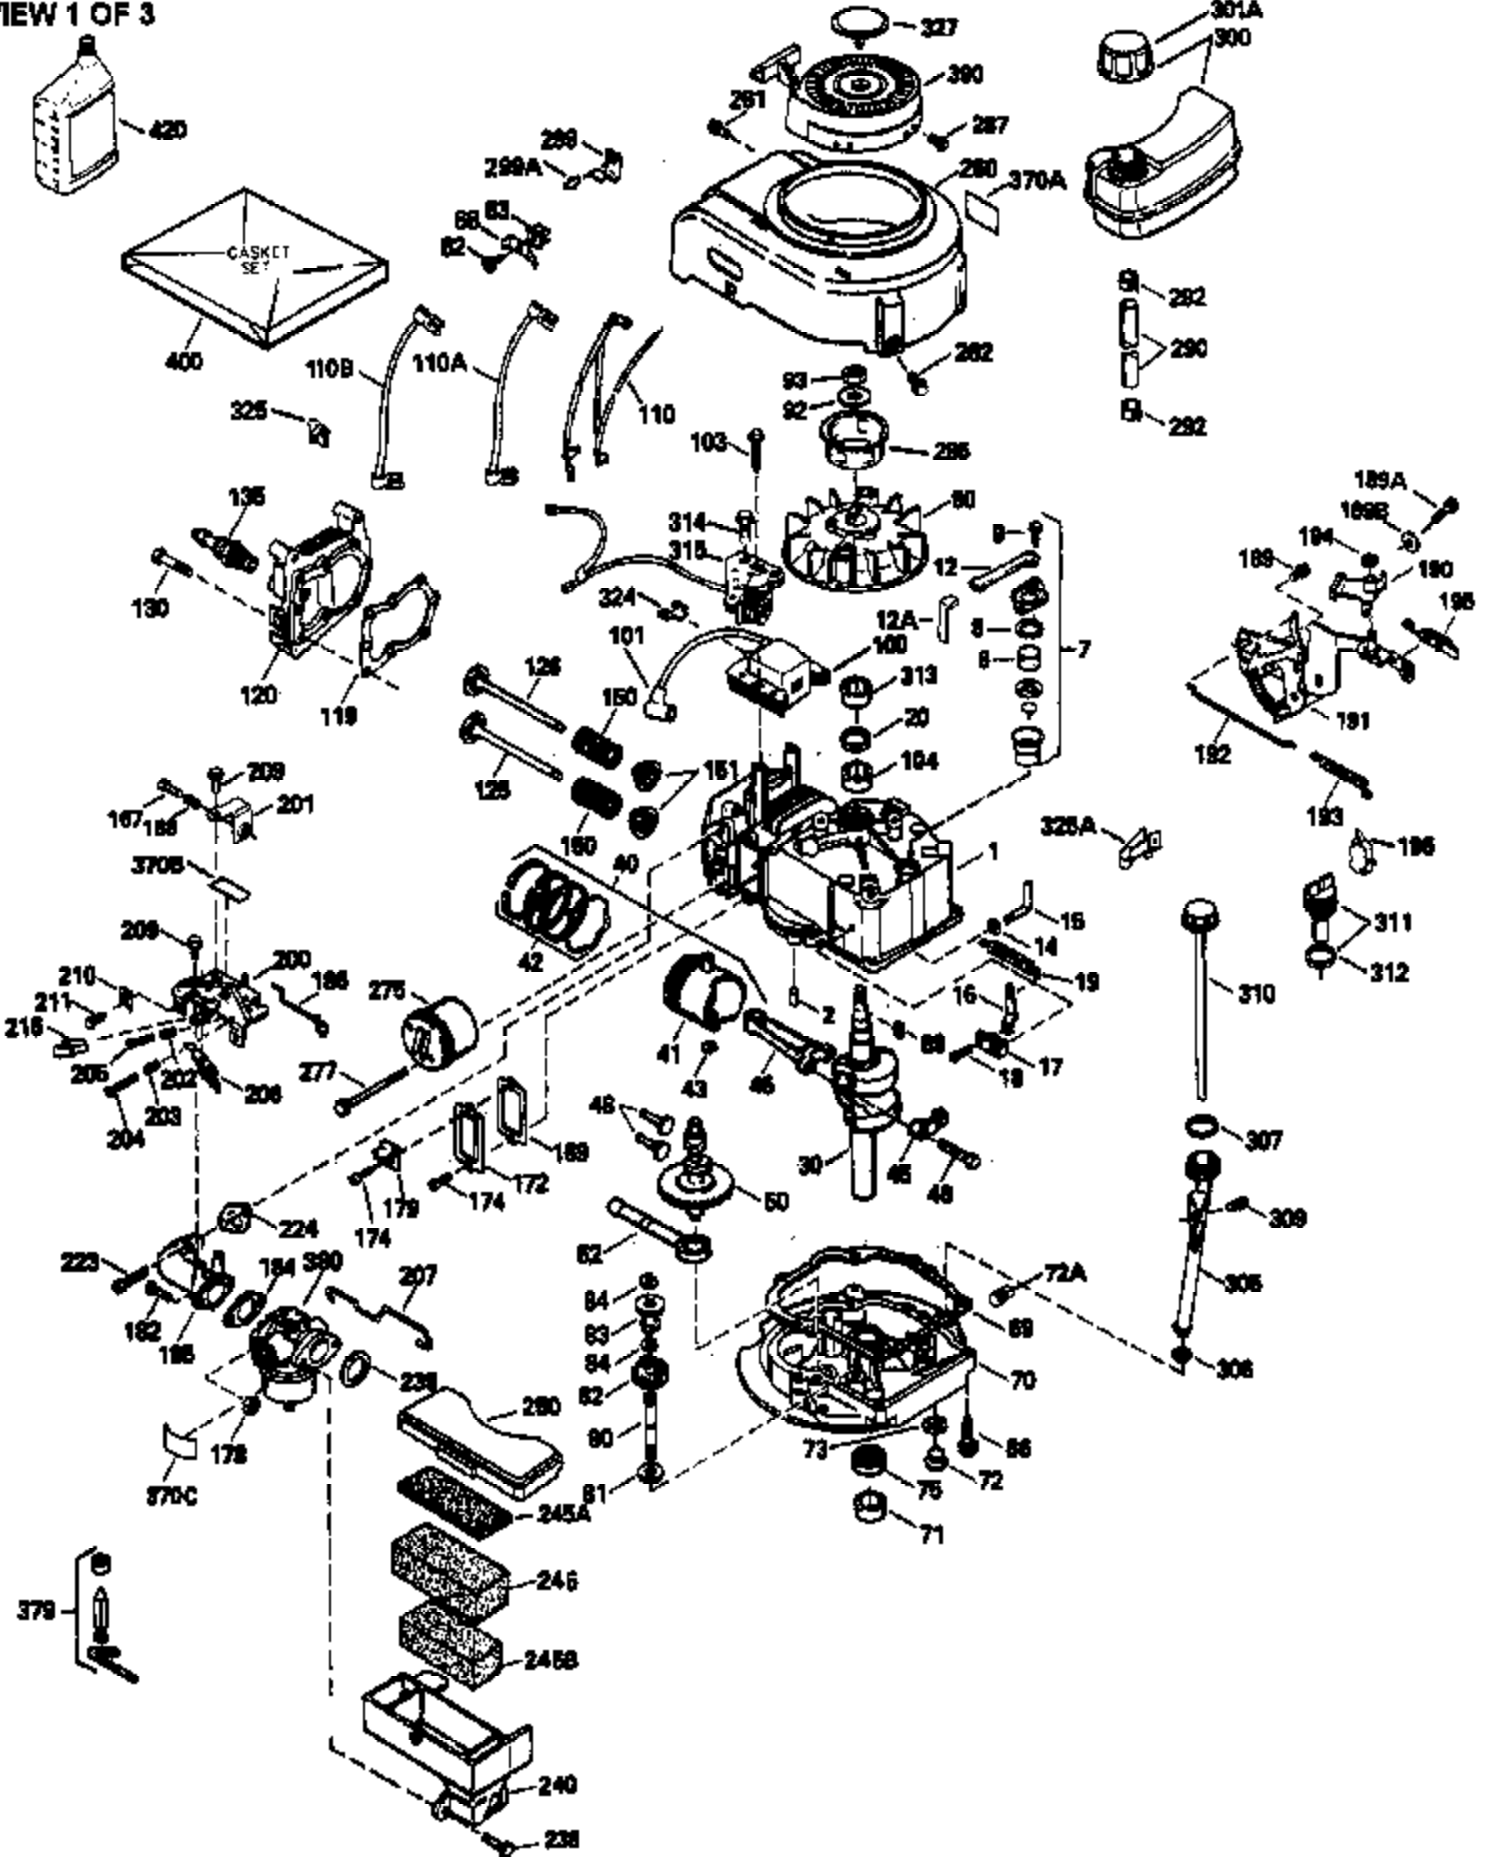

ILLUSTRATION SHOWS TYPICAL PARTS ONLY. ORDER BY PART NUMBER. PARTS NOT LISTED ARE SUPPLIED BY OEM.
VIEW 1 OF 3

Engine Parts List #1

Ref #	Part Number	Qty	Description
1	35010		Cylinder (Incl. 2 & 20) (2-5/8" Bore)
2	26727		Pin, Dowel
6	33734		Element, Breather
7	34214A		Breather Assy. (Incl. 6, 8, 9, 12 & 1 2A)
8	33735		* Gasket, Breather
9	30200		Screw, 10-24 x 9/16"
12A	34695		Elbow, Breather tube
12	33886		Tube, Breather
14	28277		Washer, Flat
15	30589		Rod, Governor (Incl. 14)
16	31383A		Lever, Governor
17	31335		Clamp, Governor lever
18	650548		Screw, 8-32 x 5/16"
19	31361		Spring, Extension
20	32600		Seal, Oil
30	35801		Crankshaft
40	35544		Piston, Pin & Ring Set (Std.) (2-5/8" Bore)
40	35545		Piston, Pin & Ring Set (.010" OS)
40	35546		Piston, Pin & Ring Set (.020" OS)
41	35541		Piston & Pin Ass'y. (Incl. 43)(Std.)(2-5/8")
41	35542		Piston & Pin Ass'y. (Incl. 43) (.010" OS)
41	35543		Piston & Pin Ass'y. (Incl. 43) (.020" OS)
42	35547		Ring Set (Std.) (2-5/8" Bore)
42	35548		Ring Set (.010" OS)
42	35549		Ring Set (.020" OS)
43	20381		Ring, Piston pin retaining
45	32875		Rod Assy., Connecting (Incl. 46)
46	32610A		Bolt, Connecting rod
48	27241		Lifter, Valve
50	33553		Camshaft (MCR)
52	29914		Oil Pump Assy.
69	35261		* Gasket, Mounting flange
70	34311C		Flange Ass'y. (Incl. 72, 72A, 73, 75 & 80)
72	30572		Plug, Oil drain (Incl. 73)
73	28833		* Drain Plug Gasket (Not req. W/plastic plug)
75	27897		Seal, Oil
80	30574		Shaft, Governor
81	30590A		Washer, Flat
82	30591		Gear Assy., Governor (Incl. 81)
83	30588A		Spool, Governor
84	29193		Ring, Retaining
86	650488		Screw, 1/4-20 x 1-1/4"
89	611004		Flywheel Key
90	611112		Flywheel
92	650815		Washer, Belleville
93	650816		Nut, Flywheel
100	34443A		Solid State Ignition
101	610118		Cover, Spark plug
103	650814		Screw, Torx T-15, 10-24 x 1"
110	34961		Ground Wire
119	33015A		* Gasket, Head
120	34342		Head, Cylinder
125	29314B		Intake Valve (Std.) (Incl. 151) (Conventional Ports)
125	29315C		Intake Valve (1/32" OS) (Incl. 151) (Conventional Ports)
126	29313C		Exhaust Valve (Std.) (Incl. 151) (Conventional Ports)
126	29315C		Exhaust Valve (1/32" OS) (Incl. 151) (Conventional Ports)
130	6021A		Screw, 5/16-18 x 1-1/2"
135	35395		Resistor Spark Plug (RJ19LM)