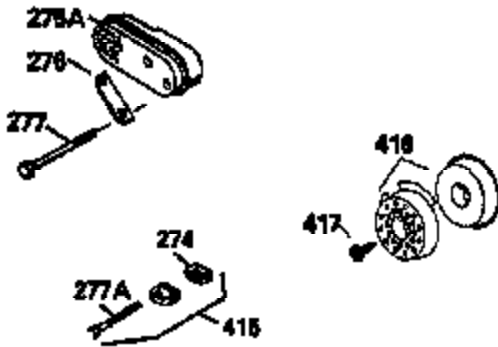

ILLUSTRATION SHOWS TYPICAL PARTS ONLY. ORDER BY PART NUMBER. PARTS NOT LISTED ARE SUPPLIED BY OEM.

VIEW 2 OF 3

Ref #	Part Number	Qty	Description
166	35827		Shroud, Engine
238	650932		Screw, 10-32 x 49/64"
245	35066		Filter, Air cleaner
246D	35435		Filter, Pre-Air (Optional)
250A	35065		Cover Assy., Air cleaner
263A	35821		Grill, Starter
287	650884		Screw, 8-32 x 1/2"
301A	35355		Fuel Cap (Use as required)
347	650898		Screw, 10-32 x 27/32"
354	35025		Staple (Not used on all models)
357	34985		Rope Stop & Staple Assy. (Incl. 354)
370F	35847		Decal, Instruction
370G	34387		Decal, Instruction (Optional)
390A	590637		Rewind Starter (Refer to Division 5, Section C, page 34 or Fiche 8A, Grid G-5 for breakdown)

ILLUSTRATION SHOWS TYPICAL PARTS ONLY. ORDER BY PART NUMBER. PARTS NOT LISTED ARE SUPPLIED BY OEM.

VIEW 3 OF 3

Ref #	Part Number	Qty	Description
19	31361		Spring, Extension
69	35261		* Gasket, Mounting flange
182	6201		Screw, 1/4-28 x 7/8"
185	31384A		Pipe, Intake (Incl. 224)
186	34337		Link, Governor spring
223	650451		Screw, 1/4-20 x 1"
238	650932		Screw, 10-32 x 49/64"
239	34338		* Gasket, Air cleaner
241	35797		Collar, Air cleaner
245	35066		Filter, Air cleaner
246D	35435		Filter, Pre-Air (Optional)
250A	35065		Cover Assy., Air cleaner
260	35826		Housing, Blower
263A	35821		Grill, Starter
275A	34613		Muffler
276	33753		Plate, Locking
277A	30063		Screw, Torx T-30, 1/4-20 x 1/2" (Use as req.)
277	650795		Screw, 1/4-20 x 2-1/4" (Use as requir ed)
354	35025		Staple (Not used on all models)
370F	35847		Decal, Instruction
370G	34387		Decal, Instruction (Optional)
410	730574		Opt.Debris Screen Kit (Incl.370G,411, 412,413)
411	35596		Debris Screen (Optional)
412	35597		Debris Screen Bracket (Optional)
413	650910		Screw, 8-32 x 1/4 (Optional)
415	730162		Muffler Adapter Kit(In.274,277A)(Use as req.)