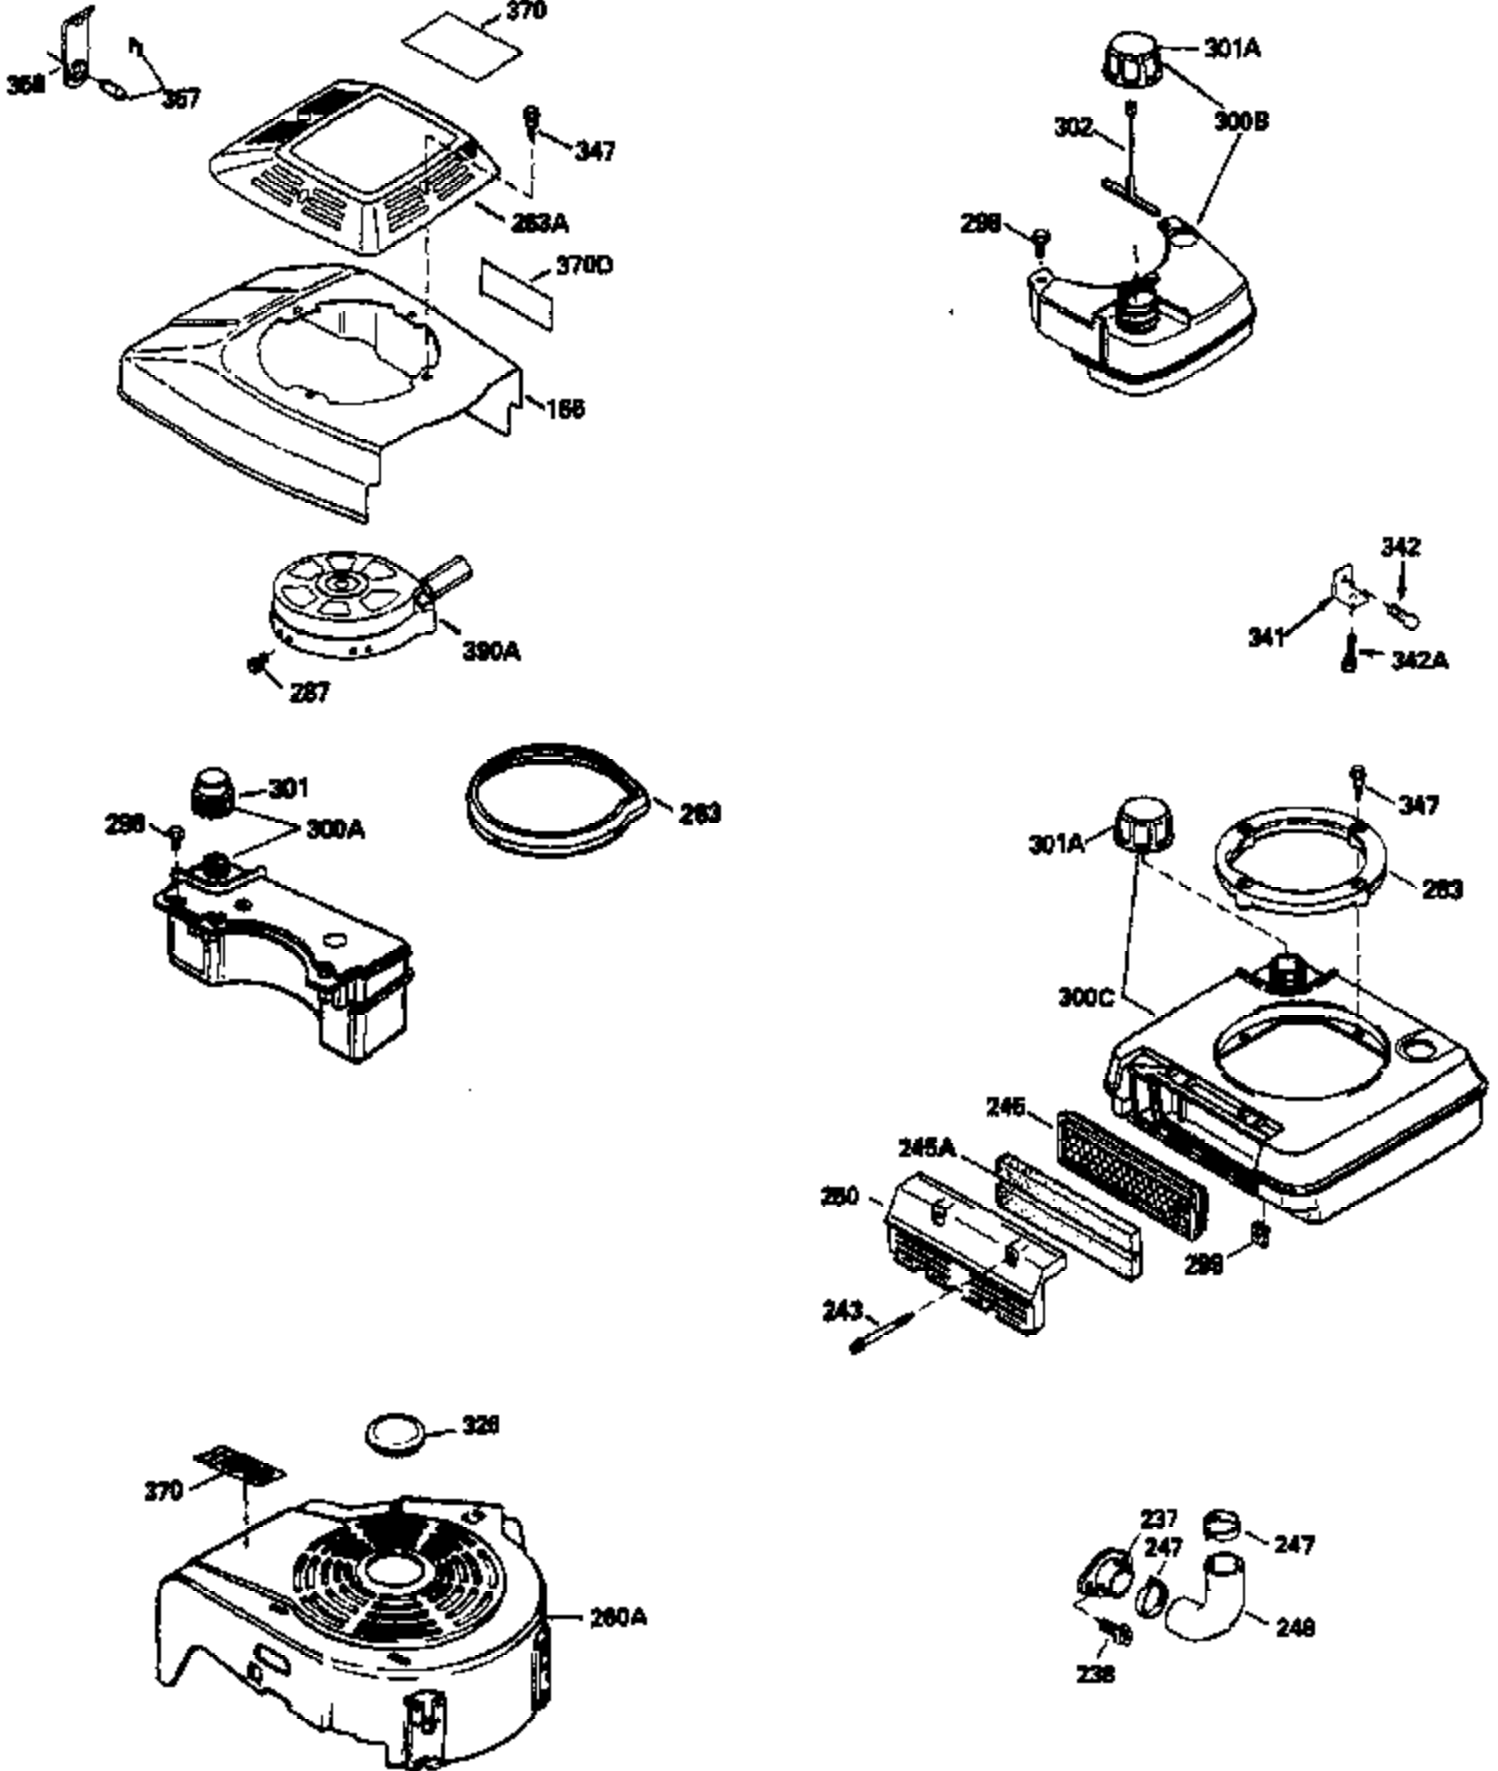

ILLUSTRATION SHOWS TYPICAL PARTS ONLY. ORDER BY PART NUMBER. PARTS NOT LISTED ARE SUPPLIED BY OEM.

VIEW 2 OF 3

Ref #	Part Number	Qty	Description
166	35827		Shroud, Engine
238	650932		Screw, 10-32 x 49/64"
245	35066		Filter, Air cleaner
246D	35435		Filter, Pre-Air (Optional)
250A	35065		Cover Assy., Air cleaner
263A	35821		Grill, Starter
287	650884		Screw, 8-32 x 1/2"
301A	35355		Fuel Cap (Use as required)
347	650898		Screw, 10-32 x 27/32"
354	35025		Staple (Not used on all models)
357	34985		Rope Stop & Staple Assy. (Incl. 354)
370F	35847		Decal, Instruction
370G	34387		Decal, Instruction (Optional)
390A	590637		Rewind Starter (Refer to Division 5, Section C, page 34 or Fiche 8A, Grid G-5 for breakdown)