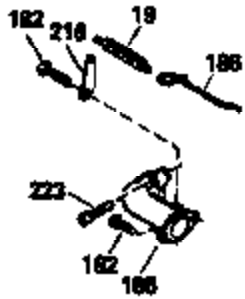

VIEW 3 OF 3

Ref #	Part Number	Qty	Description
12A	34695		Elbow, Breather tube
19	31361		Spring, Extension
69	35261		* Gasket, Mounting flange
118	730194		Rope Guide Kit (Use as required)
166	35827		Shroud, Engine
182	6201		Screw, 1/4-28 x 7/8"
185	31384A		Pipe, Intake (Incl. 224)
186	34337		Link, Governor spring
206	610973		Terminal (Use as required)
209	30200		Screw, 10-24 x 9/16"
223	650451		Screw, 1/4-20 x 1"
238	650932		Screw, 10-32 x 49/64"
239	34338		* Gasket, Air cleaner
241A	35797		Collar, Air cleaner
245A	35066		Filter, Air cleaner
246E	35435		Filter, Pre-air (Use as required)
250C	35065		Cover Assy., Air cleaner
260B	35826		Housing, Blower
274	26754A		* Gasket, Exhaust (Use as required)
275A	34613		Muffler
276	33753		Plate, Locking
277A	30063		Screw, Torx T-30, 1/4-20 x 1/2" (Use as req.)
277	650795		Screw, 1/4-20 x 2-1/4" (Use as required)
277	650774		Screw, 1/4-20 x 2-3/8" (Use as required)
277	792005		Screw, 1/4-20 x 2-1/2" (Use as required)
287B	650884		Screw, 8-32 x 1/2"
354	35025		Staple (Not used on all models)
370G	35847		Decal, Instruction
370H	34387		Decal, Instruction (Optional)
370J	34870		Decal, Instruction (Optional)
370F	35841		Decal, Name
390C	590637		Rewind Starter (Refer to Division 5, Section C, page 34 or Fiche 8A, Grid G-5 for breakdown)
410	730574		Debris Screen Kit(Incl.370H,411-413)(Opt.)
411	35596		Screen, Debris (Optional)
412	35597		Bracket, Debris screen (Optional)
413	650910		Screw, 8-32 x 1/4 (Optional)
415	730162		Muffler Adapter Kit(Incl.274,277)(Use as req)
425	730571		Starter Muff Kit (Incl.370J,426,427)(Opt.)
426	32203		Starter Air Cleaner (Optional)
427	32204		Starter Air Cleaner Bracket (Optional)
436	611006		Stator Plate Ass'y.(Incl.377,378,437, 442-448)
437	30551		Spring, Breaker box cover
438	610947		Cover, Dust
439	610955		Gasket, Stator cover
440	30992		Cam, Breaker
442	610385		Washer
443	610408		Nut, 8-32
444	29181		Breaker Fastening Screw & Washer
445	610593		Condenser Fastening Screw
446	33356		Terminal, Ground