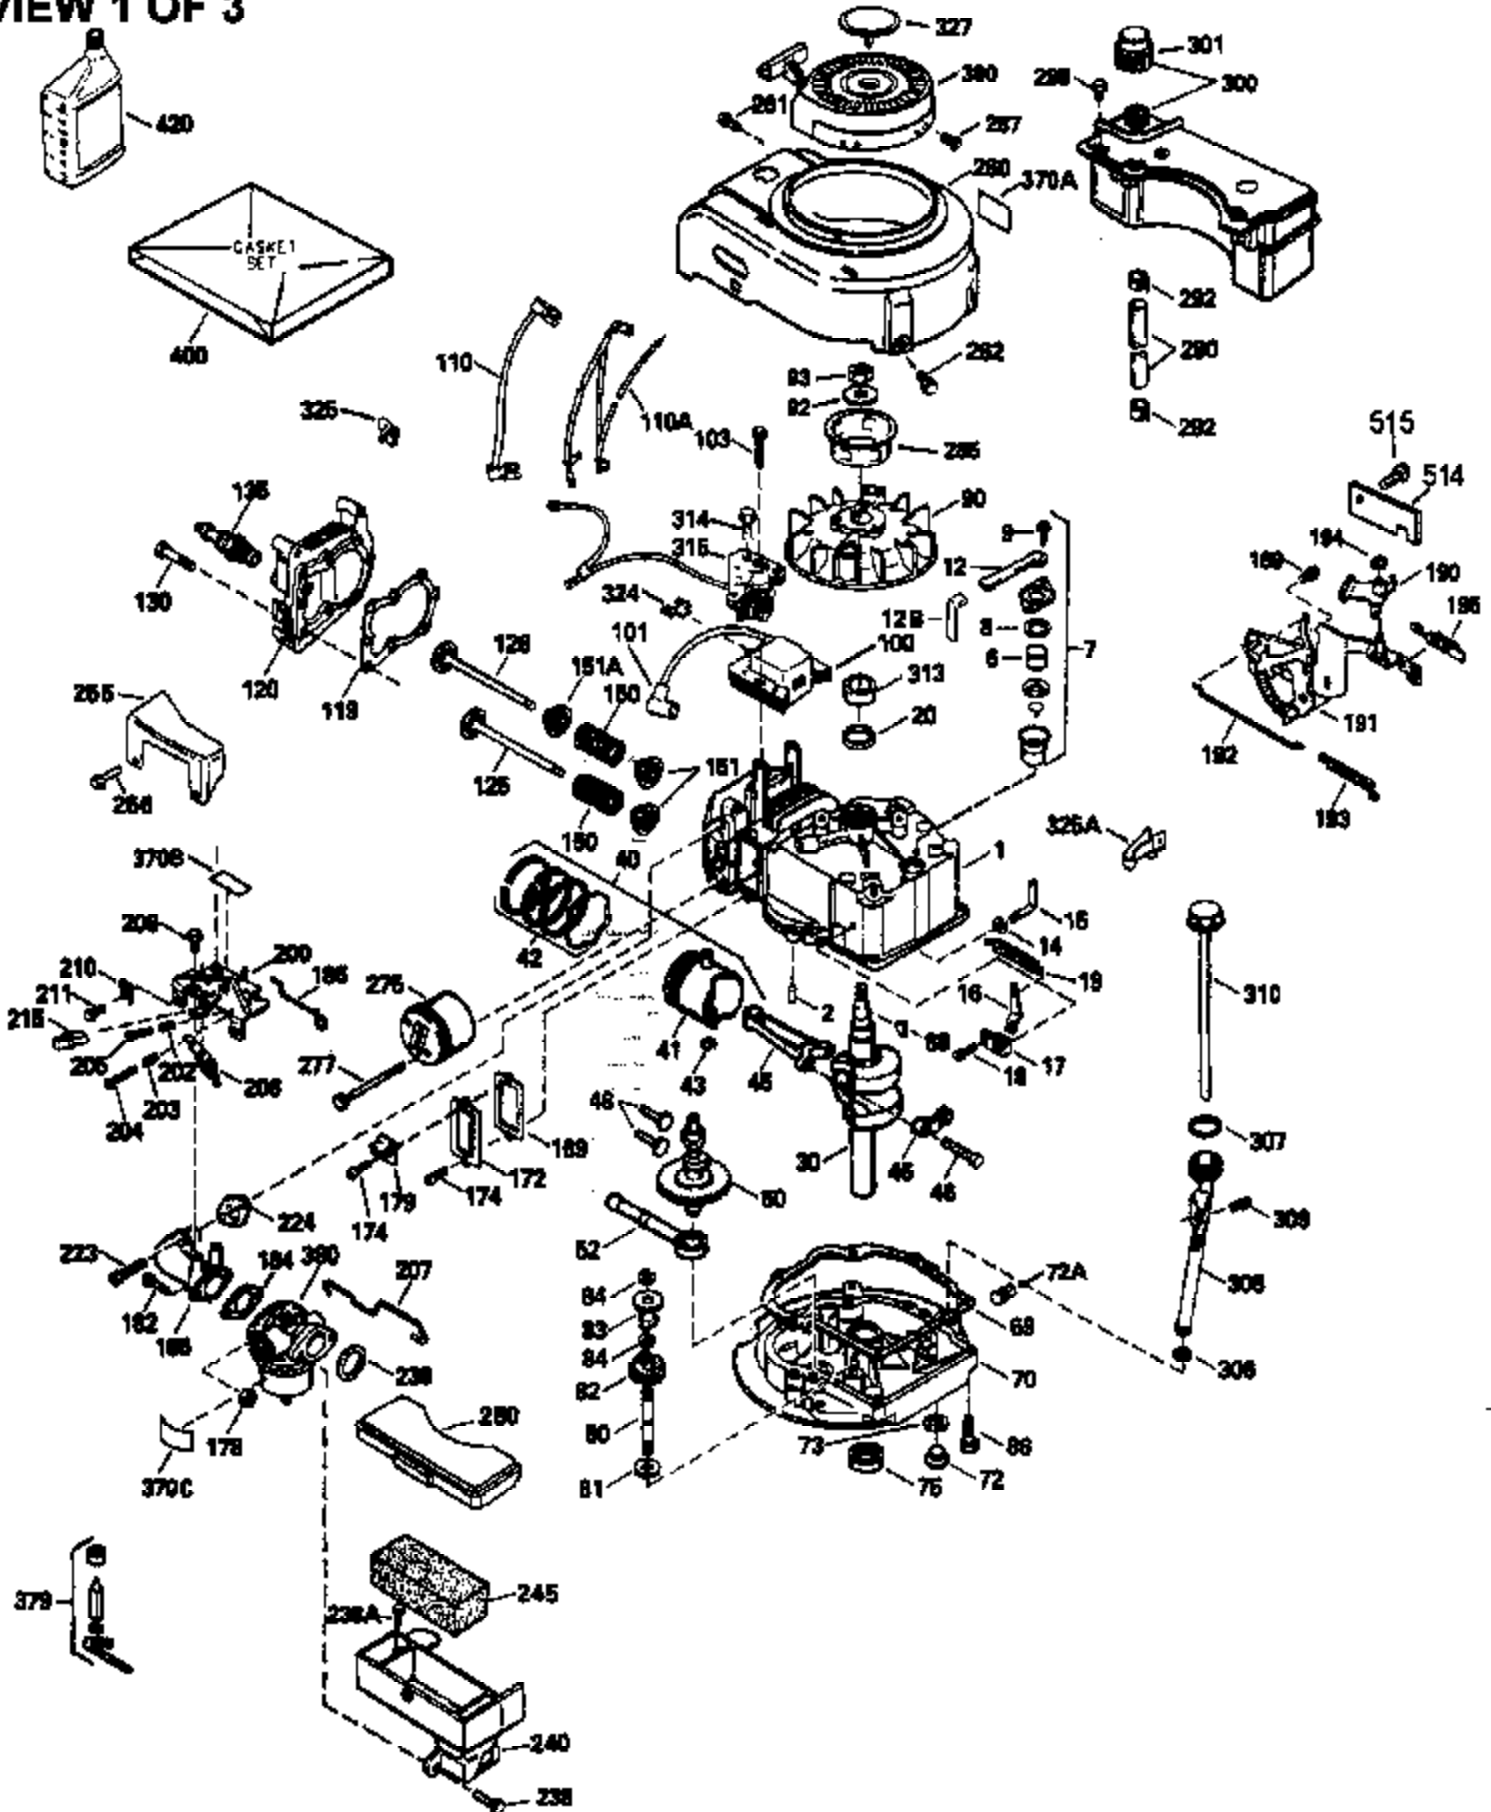

VIEW 1 OF 3

Ref #	Part Number	Qty	Description
	1 35010		Cylinder (Incl. 2 & 20)(2-5/8" Bore)
	2 26727		Pin, Dowel
	6 33734		Element, Breather
	7 34214A		Breather Ass'y. (Incl. 6, 8, 9, 12 , & 12A)
	8 33735		* Gasket, Breather
	9 30200		Screw, 10-24 x 9/16"
	12 33886		Tube, Breather
	12A 34695		Elbow, Breather tube
	14 28277		Washer, Flat
	15 30589		Rod, Governor (Incl. 14)
	16 31383A		Lever, Governor
	17 31335		Clamp, Governor lever
	18 650548		Screw, 8-32 x 5/16"
	19 31361		Spring, Extension
	20 32600		Seal, Oil
	30 34477B		Crankshaft
	40 35544		Piston, Pin & Ring Set (Std.) (2-5/8" Bore)
	40 35545		Piston, Pin & Ring Set (.010" OS)
	40 35546		Piston, Pin & Ring Set (.020" OS)
	41 35541		Piston & Pin Ass'y. (Incl. 43)(Std.) (2-5/8")
	41 35542		Piston & Pin Ass'y. (Incl. 43) (.010" OS)
	41 35543		Piston & Pin Ass'y. (Incl. 43) (.020" OS)
	42 35547		Ring Set (Std.) (2-5/8" Bore)
	42 35548		Ring Set (.010" OS)
	42 35549		Ring Set (.020" OS)
	43 20381		Ring, Piston pin retaining
	45 32875		Rod Assy., Connecting (Incl. 46)
	46 32610A		Bolt, Connecting rod
	48 27241		Lifter, Valve
	50 33553		Camshaft (MCR)
	52 29914		Oil Pump Assy.
	69 35261		* Gasket, Mounting flange
	70 34311C		Flange Ass'y. (Incl. 72, 72A, 73, 75 & 80)
	72 30572		Plug, Oil drain (Incl. 73)
	73 28833		* Drain Plug Gasket (Not req. W/plastic plug)
	75 27897		Seal, Oil
	80 30574		Shaft, Governor
	81 30590A		Washer, Flat
	82 30591		Gear Assy., Governor (Incl. 81)
	83 30588A		Spool, Governor
	84 29193		Ring, Retaining
	86 650488		Screw, 1/4-20 x 1-1/4"
	89 611004		Flywheel Key
	90 611112		Flywheel
	92 650815		Washer, Belleville
	93 650816		Nut, Flywheel
	100 34443A		Solid State Ignition
	100 730207		Magneto-to-Solid State Conv. Kit (Includes solid state module, solid state flywheel key, and instructions.) (Use as required on external ignition engines only.)
	101 610118		Cover, Spark plug (Use as required)
	103 650814		Screw, Torx T-15, 10-24 x 1"
	110 34961		Ground Wire
	118 730194		Rope Guide Kit (Use as required)
	119 33015A		* Gasket, Head
	120 34342		Head, Cylinder
	125 29314B		Intake Valve (Std.) (Incl. 151) (Conventional Ports)