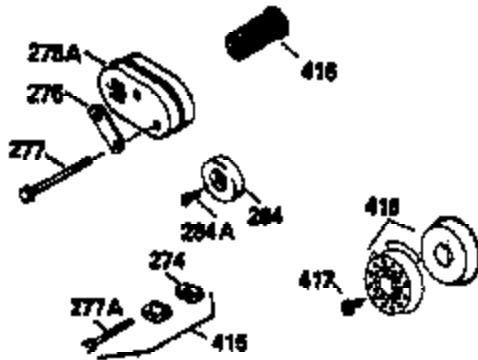

VIEW 3 OF 3

Ref #	Part Number	Qty	Description
12A	34695		Elbow, Breather tube
19	31361		Spring, Extension
69	35261		* Gasket, Mounting flange
118	730194		Rope Guide Kit (Use as required)
166	35827		Shroud, Engine
182	6201		Screw, 1/4-28 x 7/8"
185	31384A		Pipe, Intake (Incl. 224)
186	34337		Link, Governor spring
206	610973		Terminal (Use as required)
209	30200		Screw, 10-24 x 9/16"
223	650451		Screw, 1/4-20 x 1"
238	650932		Screw, 10-32 x 49/64"
239	34338		* Gasket, Air cleaner
241A	35797		Collar, Air cleaner
245A	35066		Filter, Air cleaner
246E	35435		Filter, Pre-air (Use as required)
250C	35065		Cover Assy., Air cleaner
260B	35826		Housing, Blower
274	26754A		* Gasket, Exhaust (Use as required)
275A	34613		Muffler
276	33753		Plate, Locking
277A	30063		Screw, Torx T-30, 1/4-20 x 1/2" (Use as req.)
277	650795		Screw, 1/4-20 x 2-1/4" (Use as required)
277	650774		Screw, 1/4-20 x 2-3/8" (Use as required)
277	792005		Screw, 1/4-20 x 2-1/2" (Use as required)
287B	650884		Screw, 8-32 x 1/2"
354	35025		Staple (Not used on all models)
370G	35847		Decal, Instruction
370H	34387		Decal, Instruction (Optional)
370J	34870		Decal, Instruction (Optional)
370F	35841		Decal, Name
390C	590637		Rewind Starter (Refer to Division 5, Section C, page 34 or Fiche 8A, Grid G-5 for breakdown)
410	730574		Debris Screen Kit(Incl.370H,411-413)(Opt.)
411	35596		Screen, Debris (Optional)
412	35597		Bracket, Debris screen (Optional)
413	650910		Screw, 8-32 x 1/4 (Optional)
415	730162		Muffler Adapter Kit(Incl.274,277)(Use as req)
425	730571		Starter Muff Kit (Incl.370J,426,427)(Opt.)
426	32203		Starter Air Cleaner (Optional)
427	32204		Starter Air Cleaner Bracket (Optional)
436	611006		Stator Plate Ass'y.(Incl.377,378,437, 442-448)
437	30551		Spring, Breaker box cover
438	610947		Cover, Dust
439	610955		Gasket, Stator cover
440	30992		Cam, Breaker
442	610385		Washer
443	610408		Nut, 8-32
444	29181		Breaker Fastening Screw & Washer
445	610593		Condenser Fastening Screw
446	33356		Terminal, Ground