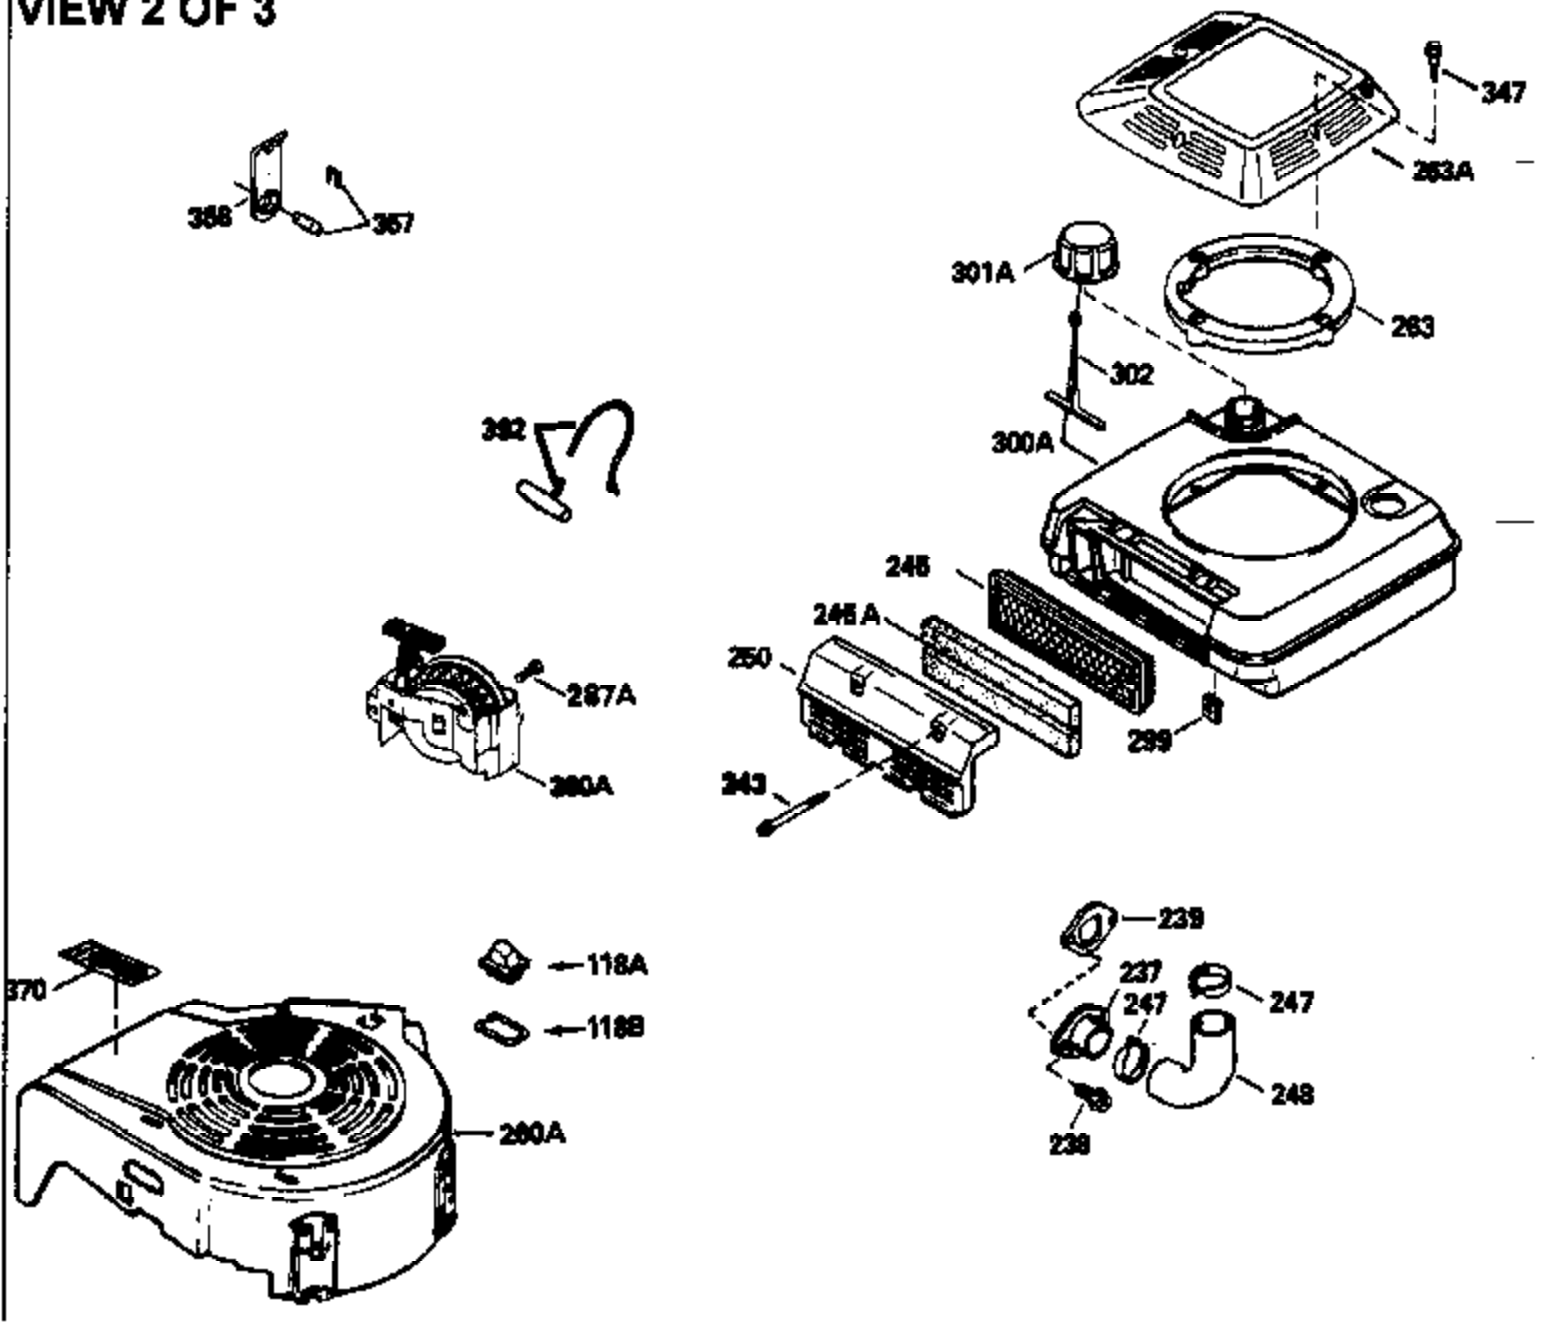

VIEW 2 OF 3

Ref #	Part Number	Qty	Description
12A	34695		Elbow, Breather tube
118	730194		Rope Guide Kit (Use as required)
166	35827		Shroud, Engine
238	650932		Screw, 10-32 x 49/64"
239	34338		* Gasket, Air cleaner
241A	35797		Collar, Air cleaner
245A	35066		Filter, Air cleaner
246E	35435		Filter, Pre-air (Use as required)
250C	35065		Cover Assy., Air cleaner
260B	35826		Housing, Blower
263A	35821		Grill, Starter
287B	650884		Screw, 8-32 x 1/2"
287A	650735		Screw, 10-24 x 3/8" (Use as required)
287A			Pop Rivet (3/16" Dia.) (Purchase locally)
301A	35355		Fuel Cap (Use as required)
347	650898		Screw, 10-32 x 27/32"
354	35025		Staple (Not used on all models)
357	34985		Rope Stop & Staple Assy. (Incl. 354)
370F	35841		Decal, Name
370G	35847		Decal, Instruction
370H	34387		Decal, Instruction (Optional)
370J	34870		Decal, Instruction (Optional)
390C	590637		Rewind Starter (Refer to Division 5, Section C, page 34 or Fiche 8A, Grid G-5 for breakdown)
425	730571		Starter Muff Kit (Incl.370J,426,427)(Opt.)
426	32203		Starter Air Cleaner (Optional)
427	32204		Starter Air Cleaner Bracket (Optional)
436	611006		Stator Plate Ass'y.(Incl.377,378,437, 442-448)
437	30551		Spring, Breaker box cover
438	610947		Cover, Dust
439	610955		Gasket, Stator cover
440	30992		Cam, Breaker
442	610385		Washer
443	610408		Nut, 8-32
444	29181		Breaker Fastening Screw & Washer
445	610593		Condenser Fastening Screw
446	33356		Terminal, Ground