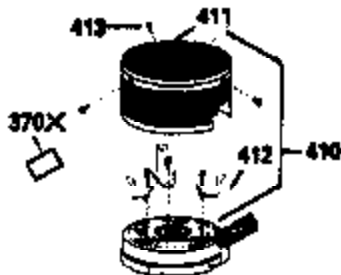

VIEW 3 OF 3

Ref #	Part Number	Qty	Description
12A	34695		Elbow, Breather tube
19	31361		Spring, Extension
69	35261		* Gasket, Mounting flange
118	730194		Rope Guide Kit (Use as required)
166	35827		Shroud, Engine
182	6201		Screw, 1/4-28 x 7/8"
185	31384A		Pipe, Intake (Incl. 224)
186	34337		Link, Governor spring
206	610973		Terminal (Use as required)
209	30200		Screw, 10-24 x 9/16"
223	650451		Screw, 1/4-20 x 1"
238	650932		Screw, 10-32 x 49/64"
239	34338		* Gasket, Air cleaner
241A	35797		Collar, Air cleaner
245A	35066		Filter, Air cleaner
246E	35435		Filter, Pre-air (Use as required)
250C	35065		Cover Assy., Air cleaner
260B	35826		Housing, Blower
274	26754A		* Gasket, Exhaust (Use as required)
275A	34613		Muffler
276	33753		Plate, Locking
277A	30063		Screw, Torx T-30, 1/4-20 x 1/2" (Use as req.)
277	650795		Screw, 1/4-20 x 2-1/4" (Use as required)
277	650774		Screw, 1/4-20 x 2-3/8" (Use as required)
277	792005		Screw, 1/4-20 x 2-1/2" (Use as required)
287B	650884		Screw, 8-32 x 1/2"
354	35025		Staple (Not used on all models)
370G	35847		Decal, Instruction
370H	34387		Decal, Instruction (Optional)
370J	34870		Decal, Instruction (Optional)
370F	35841		Decal, Name
390C	590637		Rewind Starter (Refer to Division 5, Section C, page 34 or Fiche 8A, Grid G-5 for breakdown)
410	730574		Debris Screen Kit(Incl.370H,411-413)(Opt.)
411	35596		Screen, Debris (Optional)
412	35597		Bracket, Debris screen (Optional)
413	650910		Screw, 8-32 x 1/4 (Optional)
415	730162		Muffler Adapter Kit(Incl.274,277)(Use as req)
425	730571		Starter Muff Kit (Incl.370J,426,427)(Opt.)
426	32203		Starter Air Cleaner (Optional)
427	32204		Starter Air Cleaner Bracket (Optional)
436	611006		Stator Plate Ass'y.(Incl.377,378,437, 442-448)
437	30551		Spring, Breaker box cover
438	610947		Cover, Dust
439	610955		Gasket, Stator cover
440	30992		Cam, Breaker
442	610385		Washer
443	610408		Nut, 8-32
444	29181		Breaker Fastening Screw & Washer
445	610593		Condenser Fastening Screw
446	33356		Terminal, Ground