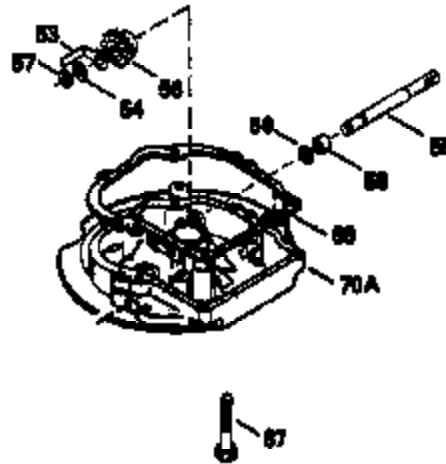

VIEW 3 OF 3

Ref #	Part Number	Qty	Description
12A	34695		Elbow, Breather tube
19	31361		Spring, Extension
69	35261		* Gasket, Mounting flange
118	730194		Rope Guide Kit (Use as required)
166	35827		Shroud, Engine
182	6201		Screw, 1/4-28 x 7/8"
185	31384A		Pipe, Intake (Incl. 224)
186	34337		Link, Governor spring
206	610973		Terminal (Use as required)
209	30200		Screw, 10-24 x 9/16"
223	650451		Screw, 1/4-20 x 1"
238	650932		Screw, 10-32 x 49/64"
239	34338		* Gasket, Air cleaner
241A	35797		Collar, Air cleaner
245A	35066		Filter, Air cleaner
246E	35435		Filter, Pre-air (Use as required)
250C	35065		Cover Assy., Air cleaner
260B	35826		Housing, Blower
274	26754A		* Gasket, Exhaust (Use as required)
275A	34613		Muffler
276	33753		Plate, Locking
277A	30063		Screw, Torx T-30, 1/4-20 x 1/2" (Use as req.)
277	650795		Screw, 1/4-20 x 2-1/4" (Use as required)
277	650774		Screw, 1/4-20 x 2-3/8" (Use as required)
277	792005		Screw, 1/4-20 x 2-1/2" (Use as required)
287B	650884		Screw, 8-32 x 1/2"
354	35025		Staple (Not used on all models)
370G	35847		Decal, Instruction
370H	34387		Decal, Instruction (Optional)
370J	34870		Decal, Instruction (Optional)
370F	35841		Decal, Name
390C	590637		Rewind Starter (Refer to Division 5, Section C, page 34 or Fiche 8A, Grid G-5 for breakdown)
410	730574		Debris Screen Kit(Incl.370H,411-413)(Opt.)
411	35596		Screen, Debris (Optional)
412	35597		Bracket, Debris screen (Optional)
413	650910		Screw, 8-32 x 1/4 (Optional)
415	730162		Muffler Adapter Kit(Incl.274,277)(Use as req)
425	730571		Starter Muff Kit (Incl.370J,426,427)(Opt.)
426	32203		Starter Air Cleaner (Optional)
427	32204		Starter Air Cleaner Bracket (Optional)
436	611006		Stator Plate Ass'y.(Incl.377,378,437, 442-448)
437	30551		Spring, Breaker box cover
438	610947		Cover, Dust
439	610955		Gasket, Stator cover
440	30992		Cam, Breaker
442	610385		Washer
443	610408		Nut, 8-32
444	29181		Breaker Fastening Screw & Washer
445	610593		Condenser Fastening Screw
446	33356		Terminal, Ground