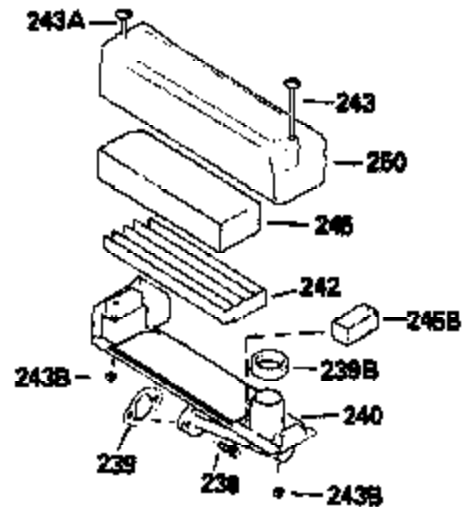

VIEW 3 OF 3

Ref #	Part Number	Qty	Description
12A	34695		Elbow, Breather tube
19	31361		Spring, Extension
69	35261		* Gasket, Mounting flange
118	730194		Rope Guide Kit (Use as required)
166	35827		Shroud, Engine
182	6201		Screw, 1/4-28 x 7/8"
185	31384A		Pipe, Intake (Incl. 224)
186	34337		Link, Governor spring
206	610973		Terminal (Use as required)
209	30200		Screw, 10-24 x 9/16"
223	650451		Screw, 1/4-20 x 1"
238	650932		Screw, 10-32 x 49/64"
239	34338		* Gasket, Air cleaner
241A	35797		Collar, Air cleaner
245A	35066		Filter, Air cleaner
246E	35435		Filter, Pre-air (Use as required)
250C	35065		Cover Assy., Air cleaner
260B	35826		Housing, Blower
274	26754A		* Gasket, Exhaust (Use as required)
275A	34613		Muffler
276	33753		Plate, Locking
277A	30063		Screw, Torx T-30, 1/4-20 x 1/2" (Use as req.)
277	650795		Screw, 1/4-20 x 2-1/4" (Use as required)
277	650774		Screw, 1/4-20 x 2-3/8" (Use as required)
277	792005		Screw, 1/4-20 x 2-1/2" (Use as required)
287B	650884		Screw, 8-32 x 1/2"
354	35025		Staple (Not used on all models)
370G	35847		Decal, Instruction
370H	34387		Decal, Instruction (Optional)
370J	34870		Decal, Instruction (Optional)
370F	35841		Decal, Name
390C	590637		Rewind Starter (Refer to Division 5, Section C, page 34 or Fiche 8A, Grid G-5 for breakdown)
410	730574		Debris Screen Kit(Incl.370H,411-413)(Opt.)
411	35596		Screen, Debris (Optional)
412	35597		Bracket, Debris screen (Optional)
413	650910		Screw, 8-32 x 1/4 (Optional)
415	730162		Muffler Adapter Kit(Incl.274,277)(Use as req)
425	730571		Starter Muff Kit (Incl.370J,426,427)(Opt.)
426	32203		Starter Air Cleaner (Optional)
427	32204		Starter Air Cleaner Bracket (Optional)
436	611006		Stator Plate Ass'y.(Incl.377,378,437, 442-448)
437	30551		Spring, Breaker box cover
438	610947		Cover, Dust
439	610955		Gasket, Stator cover
440	30992		Cam, Breaker
442	610385		Washer
443	610408		Nut, 8-32
444	29181		Breaker Fastening Screw & Washer
445	610593		Condenser Fastening Screw
446	33356		Terminal, Ground