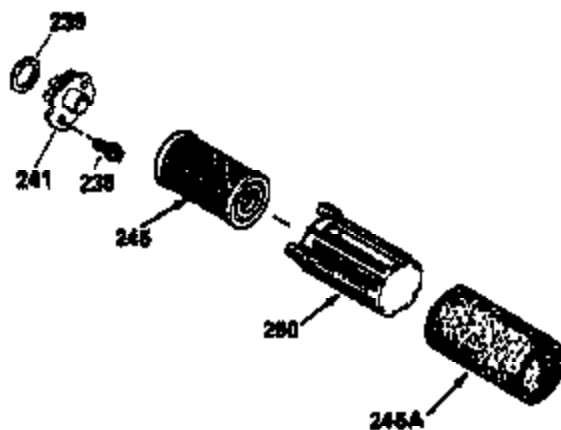

VIEW 3 OF 3

Ref #	Part Number	Qty	Description
12A	34695		Elbow, Breather tube
19	31361		Spring, Extension
69	35261		* Gasket, Mounting flange
118	730194		Rope Guide Kit (Use as required)
166	35827		Shroud, Engine
182	6201		Screw, 1/4-28 x 7/8"
185	31384A		Pipe, Intake (Incl. 224)
186	34337		Link, Governor spring
206	610973		Terminal (Use as required)
209	30200		Screw, 10-24 x 9/16"
223	650451		Screw, 1/4-20 x 1"
238	650932		Screw, 10-32 x 49/64"
239	34338		* Gasket, Air cleaner
241A	35797		Collar, Air cleaner
245A	35066		Filter, Air cleaner
246E	35435		Filter, Pre-air (Use as required)
250C	35065		Cover Assy., Air cleaner
260B	35826		Housing, Blower
274	26754A		* Gasket, Exhaust (Use as required)
275A	34613		Muffler
276	33753		Plate, Locking
277A	30063		Screw, Torx T-30, 1/4-20 x 1/2" (Use as req.)
277	650795		Screw, 1/4-20 x 2-1/4" (Use as required)
277	650774		Screw, 1/4-20 x 2-3/8" (Use as required)
277	792005		Screw, 1/4-20 x 2-1/2" (Use as required)
287B	650884		Screw, 8-32 x 1/2"
354	35025		Staple (Not used on all models)
370G	35847		Decal, Instruction
370H	34387		Decal, Instruction (Optional)
370J	34870		Decal, Instruction (Optional)
370F	35841		Decal, Name
390C	590637		Rewind Starter (Refer to Division 5, Section C, page 34 or Fiche 8A, Grid G-5 for breakdown)
410	730574		Debris Screen Kit(Incl.370H,411-413)(Opt.)
411	35596		Screen, Debris (Optional)
412	35597		Bracket, Debris screen (Optional)
413	650910		Screw, 8-32 x 1/4 (Optional)
415	730162		Muffler Adapter Kit(Incl.274,277)(Use as req)
425	730571		Starter Muff Kit (Incl.370J,426,427)(Opt.)
426	32203		Starter Air Cleaner (Optional)
427	32204		Starter Air Cleaner Bracket (Optional)
436	611006		Stator Plate Ass'y.(Incl.377,378,437, 442-448)
437	30551		Spring, Breaker box cover
438	610947		Cover, Dust
439	610955		Gasket, Stator cover
440	30992		Cam, Breaker
442	610385		Washer
443	610408		Nut, 8-32
444	29181		Breaker Fastening Screw & Washer
445	610593		Condenser Fastening Screw
446	33356		Terminal, Ground