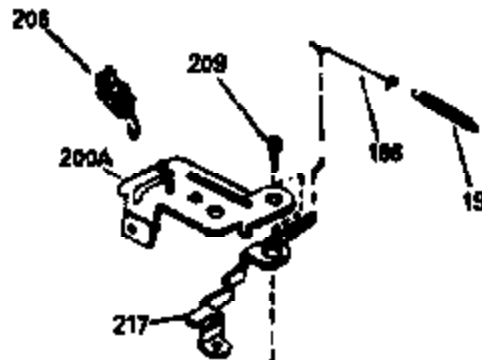

VIEW 3 OF 3

Ref #	Part Number	Qty	Description
12A	34695		Elbow, Breather tube
19	31361		Spring, Extension
69	35261		* Gasket, Mounting flange
118	730194		Rope Guide Kit (Use as required)
166	35827		Shroud, Engine
182	6201		Screw, 1/4-28 x 7/8"
185	31384A		Pipe, Intake (Incl. 224)
186	34337		Link, Governor spring
206	610973		Terminal (Use as required)
209	30200		Screw, 10-24 x 9/16"
223	650451		Screw, 1/4-20 x 1"
238	650932		Screw, 10-32 x 49/64"
239	34338		* Gasket, Air cleaner
241A	35797		Collar, Air cleaner
245A	35066		Filter, Air cleaner
246E	35435		Filter, Pre-air (Use as required)
250C	35065		Cover Assy., Air cleaner
260B	35826		Housing, Blower
274	26754A		* Gasket, Exhaust (Use as required)
275A	34613		Muffler
276	33753		Plate, Locking
277A	30063		Screw, Torx T-30, 1/4-20 x 1/2" (Use as req.)
277	650795		Screw, 1/4-20 x 2-1/4" (Use as required)
277	650774		Screw, 1/4-20 x 2-3/8" (Use as required)
277	792005		Screw, 1/4-20 x 2-1/2" (Use as required)
287B	650884		Screw, 8-32 x 1/2"
354	35025		Staple (Not used on all models)
370G	35847		Decal, Instruction
370H	34387		Decal, Instruction (Optional)
370J	34870		Decal, Instruction (Optional)
370F	35841		Decal, Name
390C	590637		Rewind Starter (Refer to Division 5, Section C, page 34 or Fiche 8A, Grid G-5 for breakdown)
410	730574		Debris Screen Kit(Incl.370H,411-413)(Opt.)
411	35596		Screen, Debris (Optional)
412	35597		Bracket, Debris screen (Optional)
413	650910		Screw, 8-32 x 1/4 (Optional)
415	730162		Muffler Adapter Kit(Incl.274,277)(Use as req)
425	730571		Starter Muff Kit (Incl.370J,426,427)(Opt.)
426	32203		Starter Air Cleaner (Optional)
427	32204		Starter Air Cleaner Bracket (Optional)
436	611006		Stator Plate Ass'y.(Incl.377,378,437, 442-448)
437	30551		Spring, Breaker box cover
438	610947		Cover, Dust
439	610955		Gasket, Stator cover
440	30992		Cam, Breaker
442	610385		Washer
443	610408		Nut, 8-32
444	29181		Breaker Fastening Screw & Washer
445	610593		Condenser Fastening Screw
446	33356		Terminal, Ground