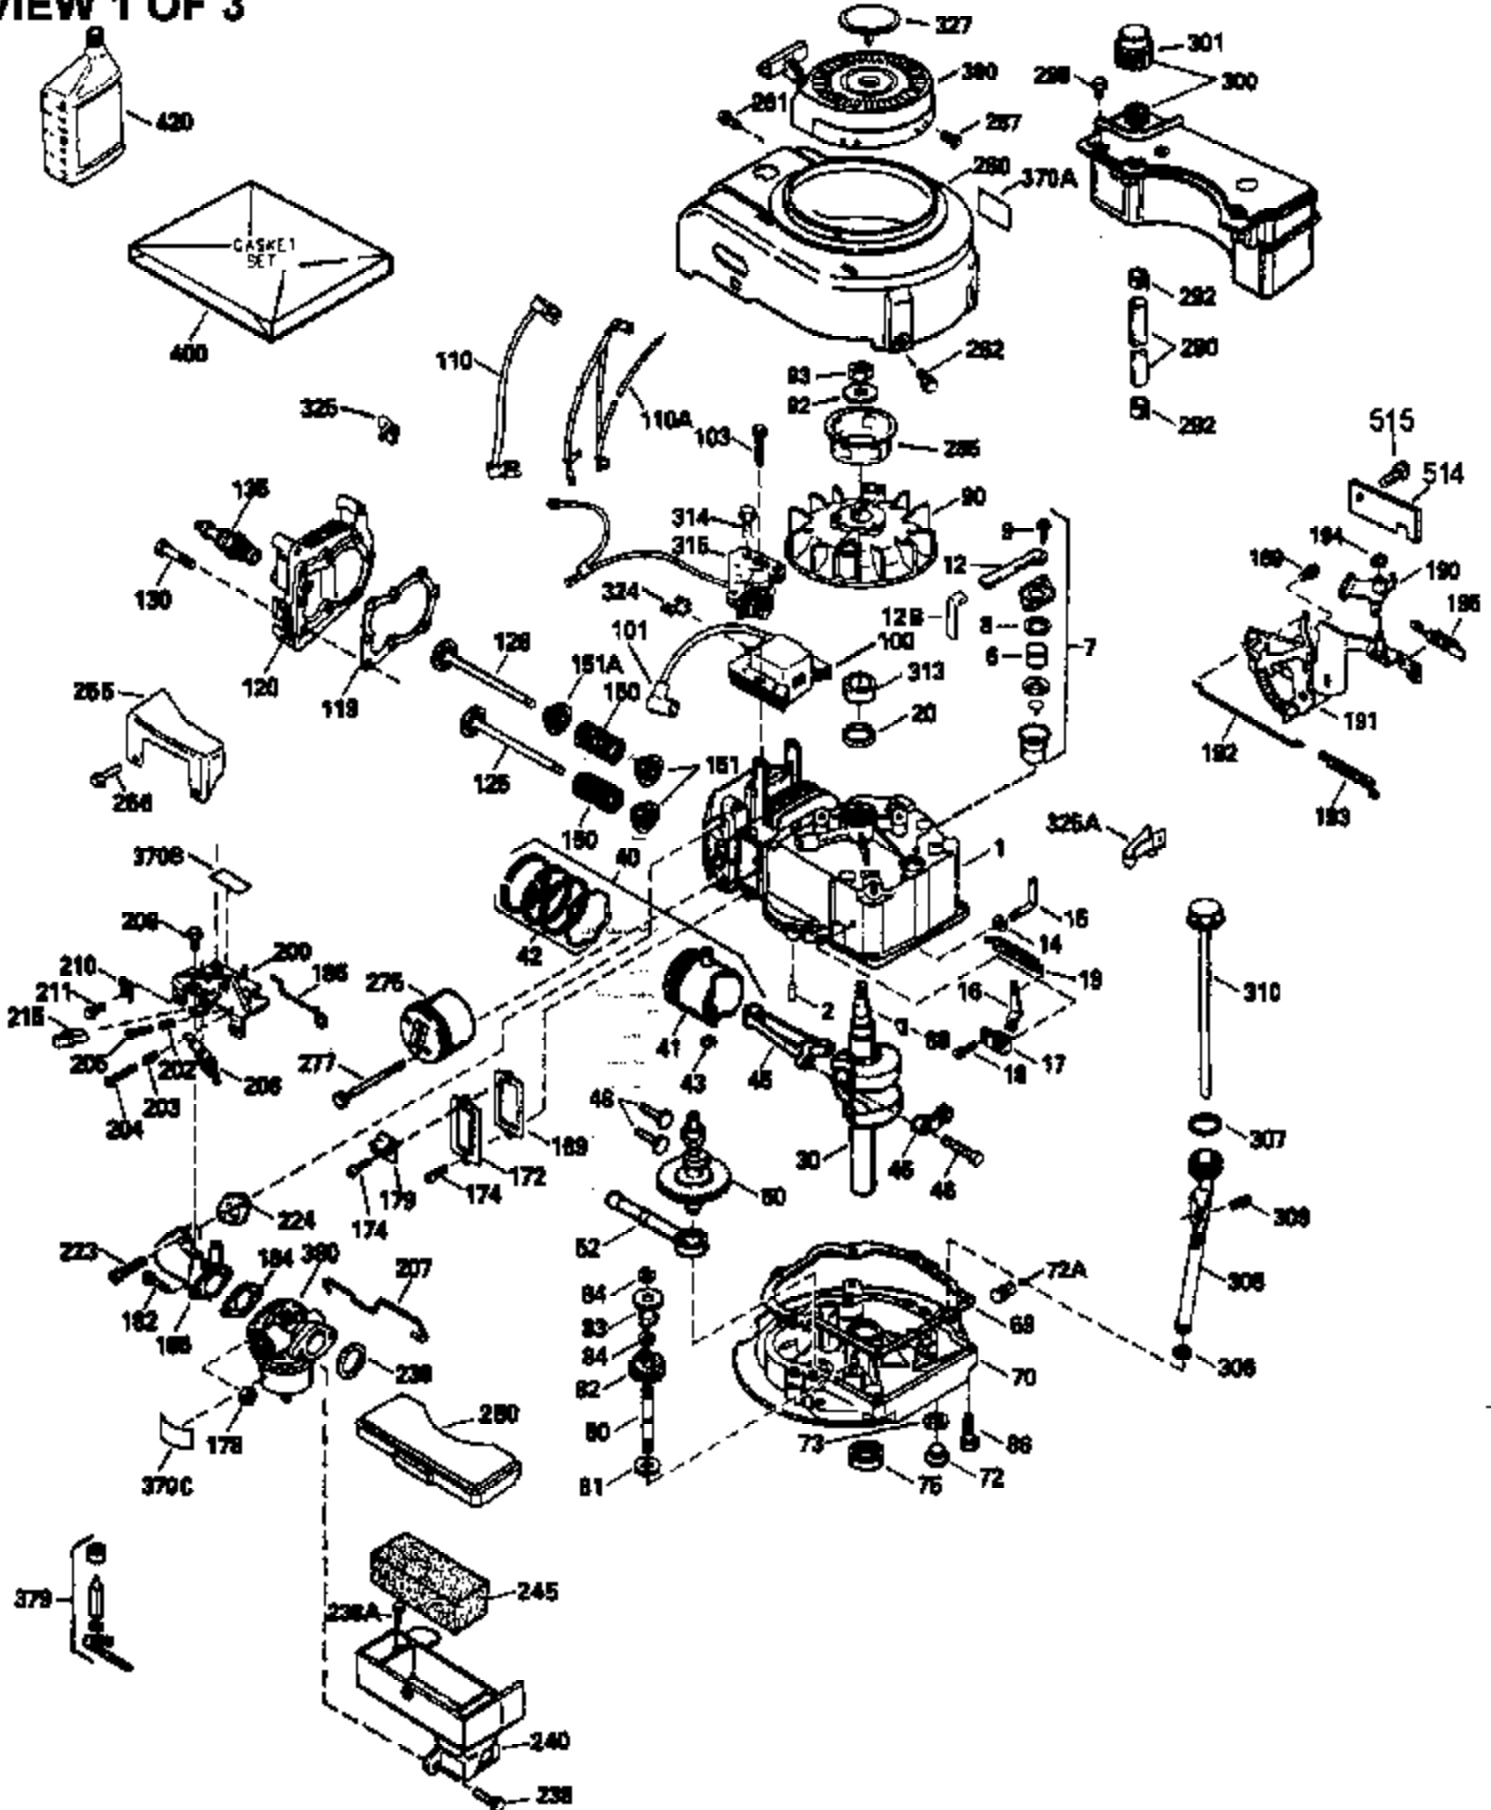

VIEW 1 OF 3

Ref #	Part Number	Qty	Description
	1 35513		Cylinder (Incl. 2 & 20) (2-5/8" Bore)
	2 26727		Pin, Dowel
	6 33734		Element, Breather
	7 34214A		Breather Ass'y. (Incl. 6, 8, 9, 12 , & 12A)
	8 33735		* Gasket, Breather
	9 30200		Screw, 10-24 x 9/16"
	12 33886		Tube, Breather
	12A 34695		Elbow, Breather tube
	14 28277		Washer, Flat
	15 30589		Rod, Governor (Incl. 14)
	16 31383A		Lever, Governor
	17 31335		Clamp, Governor lever
	18 650548		Screw, 8-32 x 5/16"
	19 31361		Spring, Extension
	20 32600		Seal, Oil
	30 35801		Crankshaft
	40 35544		Piston, Pin & Ring Set (Std.) (2-5/8" Bore)
	40 35545		Piston, Pin & Ring Set (.010" OS)
	40 35546		Piston, Pin & Ring Set (.020" OS)
	41 35541		Piston & Pin Ass'y. (Incl. 43)(Std.) (2-5/8")
	41 35542		Piston & Pin Ass'y. (Incl. 43) (.010" OS)
	41 35543		Piston & Pin Ass'y. (Incl. 43) (.020" OS)
	42 35547		Ring Set (Std.) (2-5/8" Bore)
	42 35548		Ring Set (.010" OS)
	42 35549		Ring Set (.020" OS)
	43 20381		Ring, Piston pin retaining
	45 32875		Rod Assy., Connecting (Incl. 46)
	46 32610A		Bolt, Connecting rod
	48 27241		Lifter, Valve
	50 33553		Camshaft (MCR)
	52 29914		Oil Pump Assy.
	69 35261		* Gasket, Mounting flange
	70 34311C		Flange Ass'y. (Incl. 72, 72A, 73, 75 & 80)
	72 30572		Plug, Oil drain (Incl. 73)
	73 28833		* Drain Plug Gasket (Not req. W/plastic plug)
	75 27897		Seal, Oil
	80 30574		Shaft, Governor
	81 30590A		Washer, Flat
	82 30591		Gear Assy., Governor (Incl. 81)
	83 30588A		Spool, Governor
	84 29193		Ring, Retaining
	86 650488		Screw, 1/4-20 x 1-1/4"
	89 611004		Flywheel Key
	90 611112		Flywheel
	92 650815		Washer, Belleville
	93 650816		Nut, Flywheel
	100 34443A		Solid State Ignition
	100 730207		Magneto-to-Solid State Conv. Kit (Includes solid state module, solid state flywheel key, and instructions.) (Use as required on external ignition engines only.)
	101 610118		Cover, Spark plug (Use as required)
	103 650814		Screw, Torx T-15, 10-24 x 1"
	110 34961		Ground Wire
	118 730194		Rope Guide Kit (Use as required)
	119 33015A		* Gasket, Head
	120 34342		Head, Cylinder
	125 29314B		Intake Valve (Std.) (Incl. 151) (Conventional Ports)