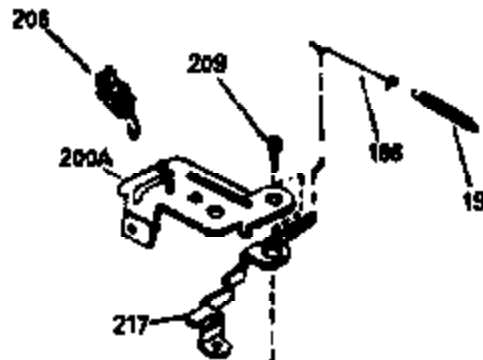

VIEW 3 OF 3

Ref #	Part Number	Qty	Description
12A	34695		Elbow, Breather tube
19	31361		Spring, Extension
69	35261		* Gasket, Mounting flange
118	730194		Rope Guide Kit (Use as required)
166	35827		Shroud, Engine
182	6201		Screw, 1/4-28 x 7/8"
185	31384A		Pipe, Intake (Incl. 224)
186	34358		Link, Governor spring
206	610973		Terminal (Use as required)
209	30200		Screw, 10-24 x 9/16"
223	650451		Screw, 1/4-20 x 1"
238	650932		Screw, 10-32 x 49/64"
239	34338		* Gasket, Air cleaner
241A	35797		Collar, Air cleaner
245A	35066		Filter, Air cleaner
246E	35435		Filter, Pre-air (Use as required)
250C	35065		Cover Assy., Air cleaner
260B	35826		Housing, Blower
274	26754A		* Gasket, Exhaust (Use as required)
275A	34613		Muffler
276	33753		Plate, Locking
277A	30063		Screw, Torx T-30, 1/4-20 x 1/2" (Use as req.)
277	650795		Screw, 1/4-20 x 2-1/4" (Use as required)
277	650774		Screw, 1/4-20 x 2-3/8" (Use as required)
277	792005		Screw, 1/4-20 x 2-1/2" (Use as required)
287B	650884		Screw, 8-32 x 1/2"
354	35025		Staple (Not used on all models)
370G	35847		Decal, Instruction
370H	34387		Decal, Instruction (Optional)
370J	34870		Decal, Instruction (Optional)
370F	35841		Decal, Name
390C	590637		Rewind Starter (Refer to Division 5, Section C, page 34 or Fiche 8A, Grid G-5 for breakdown)
410	730574		Debris Screen Kit(Incl.370H,411-413)(Opt.)
411	35596		Screen, Debris (Optional)
412	35597		Bracket, Debris screen (Optional)
413	650910		Screw, 8-32 x 1/4 (Optional)
415	730162		Muffler Adapter Kit(Incl.274,277)(Use as req)
425	730571		Starter Muff Kit (Incl.370J,426,427)(Opt.)
426	32203		Starter Air Cleaner (Optional)
427	32204		Starter Air Cleaner Bracket (Optional)
436	611006		Stator Plate Ass'y.(Incl.377,378,437, 442-448)
437	30551		Spring, Breaker box cover
438	610947		Cover, Dust
439	610955		Gasket, Stator cover
440	30992		Cam, Breaker
442	610385		Washer
443	610408		Nut, 8-32
444	29181		Breaker Fastening Screw & Washer
445	610593		Condenser Fastening Screw
446	33356		Terminal, Ground