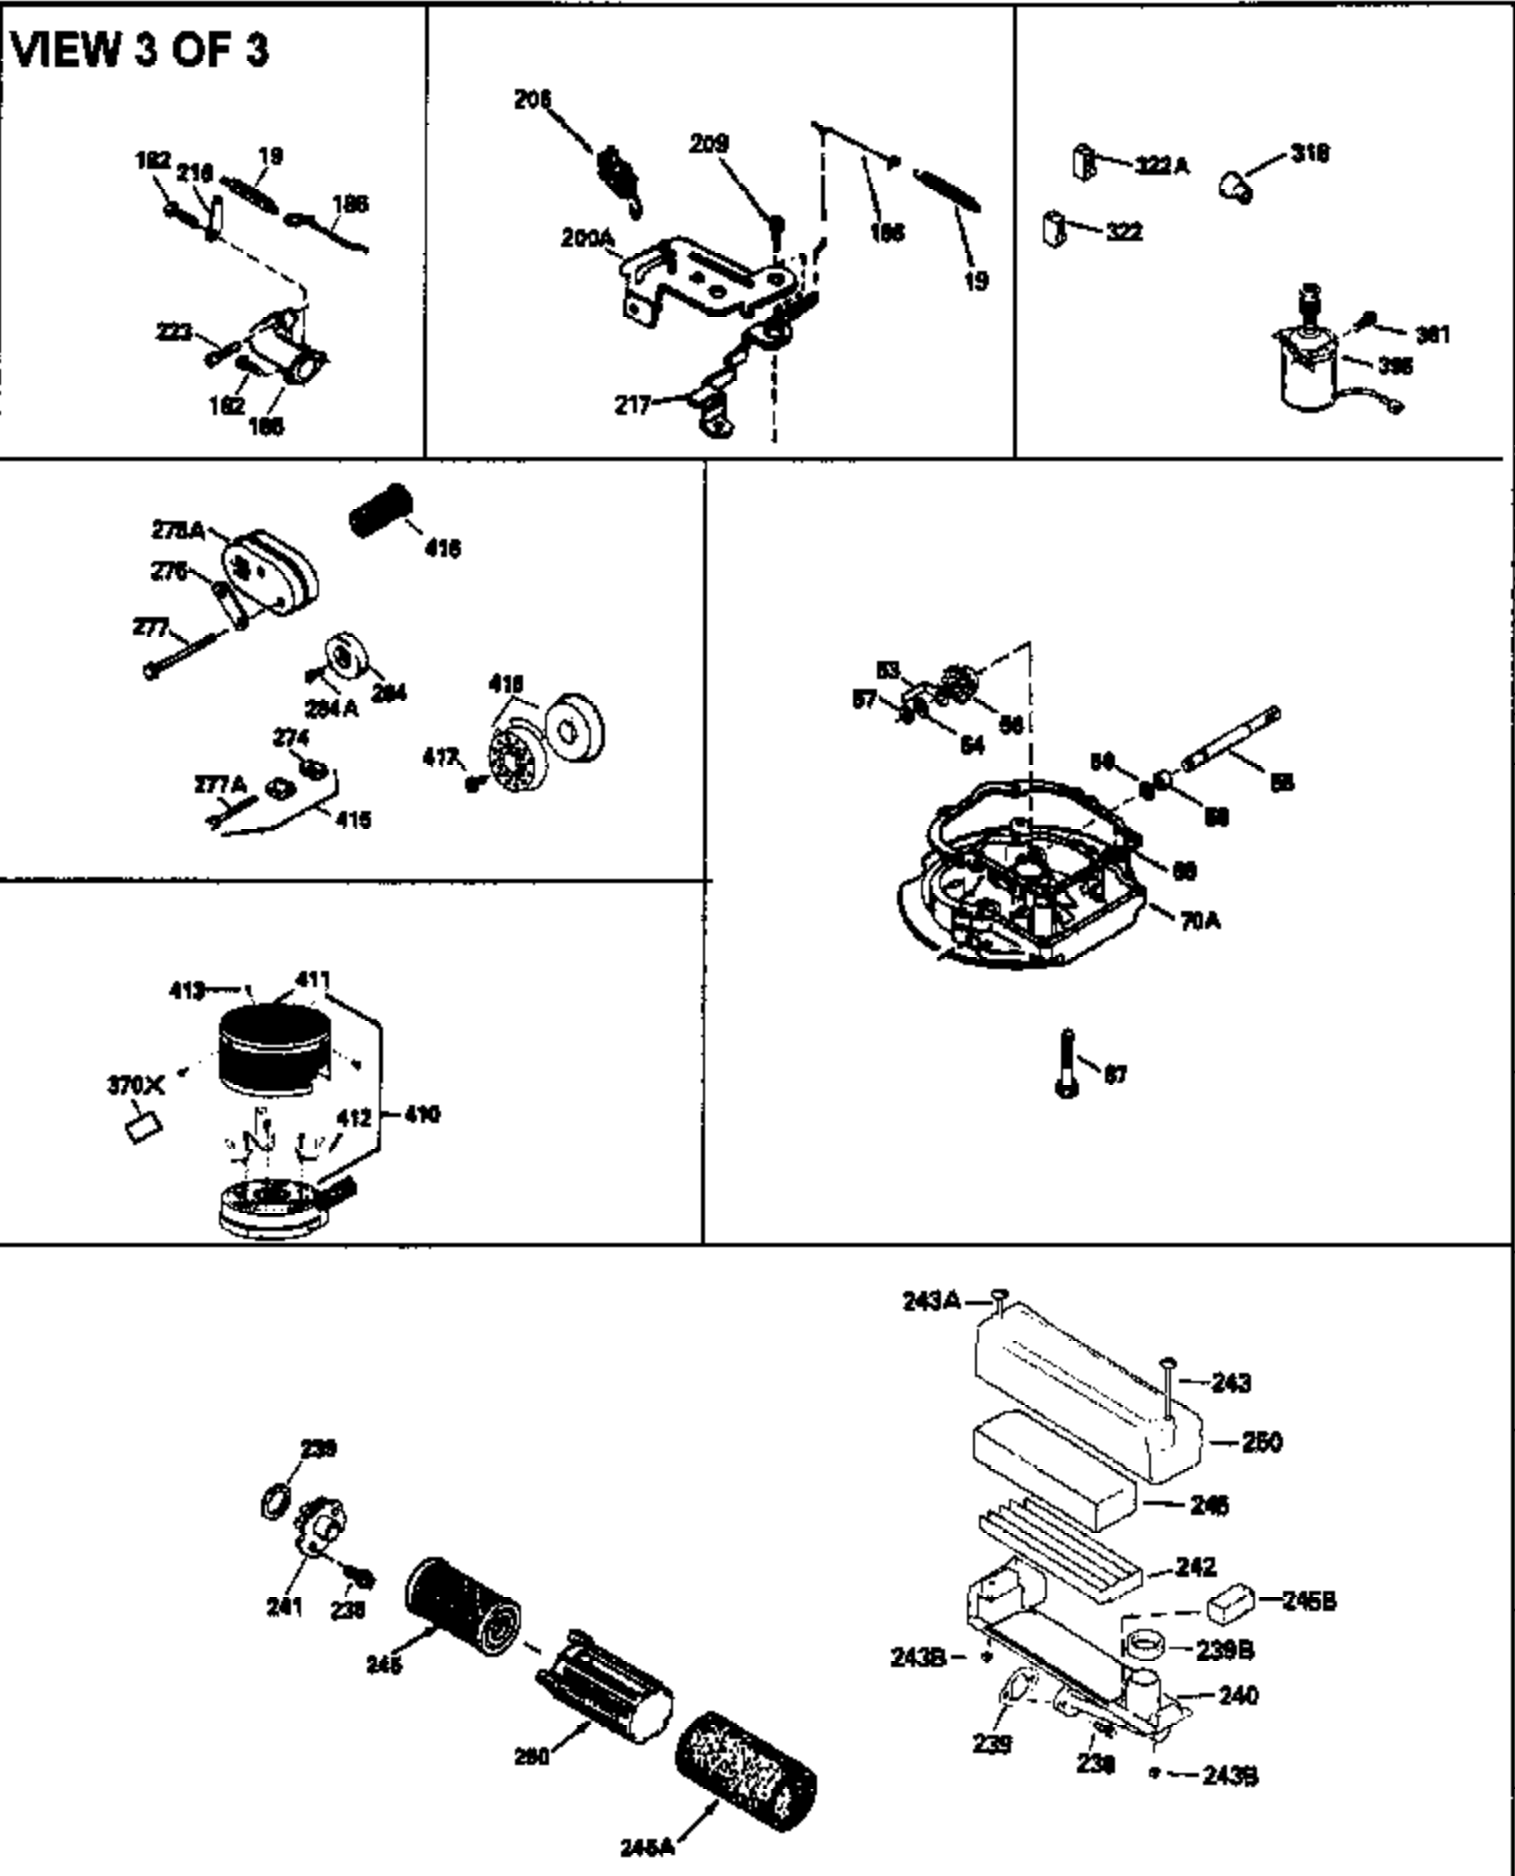

Ref #	Part Number	Qty	Description
12A	34695		Elbow, Breather tube
19	31361		Spring, Extension
69	35261		* Gasket, Mounting flange
118	730194		Rope Guide Kit (Use as required)
166	35827		Shroud, Engine
182	6201		Screw, 1/4-28 x 7/8"
185	31384A		Pipe, Intake (Incl. 224)
186	34358		Link, Governor spring
206	610973		Terminal (Use as required)
209	30200		Screw, 10-24 x 9/16"
223	650451		Screw, 1/4-20 x 1"
238	650932		Screw, 10-32 x 49/64"
239	34338		* Gasket, Air cleaner
241A	35797		Collar, Air cleaner
245A	35066		Filter, Air cleaner
246E	35435		Filter, Pre-air (Use as required)
250C	35065		Cover Assy., Air cleaner
260B	35826		Housing, Blower
274	26754A		* Gasket, Exhaust (Use as required)
275A	34613		Muffler
276	33753		Plate, Locking
277A	30063		Screw, Torx T-30, 1/4-20 x 1/2" (Use as req.)
277	650795		Screw, 1/4-20 x 2-1/4" (Use as required)
277	650774		Screw, 1/4-20 x 2-3/8" (Use as required)
277	792005		Screw, 1/4-20 x 2-1/2" (Use as required)
287B	650884		Screw, 8-32 x 1/2"
370G	35847		Decal, Instruction
370H	34387		Decal, Instruction (Optional)
370J	34870		Decal, Instruction (Optional)
370F	35840		Decal, Name
390C	590637		Rewind Starter (Refer to Division 5, Section C, page 34 or Fiche 8A, Grid G-5 for breakdown)
410	730574		Debris Screen Kit(Incl.370H,411-413)(Opt.)
411	35596		Screen, Debris (Optional)
412	35597		Bracket, Debris screen (Optional)
413	650910		Screw, 8-32 x 1/4 (Optional)
415	730162		Muffler Adapter Kit(Incl.274,277)(Use as req)
425	730571		Starter Muff Kit (Incl.370J,426,427)(Opt.)
426	32203		Starter Air Cleaner (Optional)
427	32204		Starter Air Cleaner Bracket (Optional)
436	611006		Stator Plate Ass'y.(Incl.377,378,437, 442-448)
437	30551		Spring, Breaker box cover
438	610947		Cover, Dust
439	610955		Gasket, Stator cover
440	30992		Cam, Breaker
442	610385		Washer
443	610408		Nut, 8-32
444	29181		Breaker Fastening Screw & Washer
445	610593		Condenser Fastening Screw
446	33356		Terminal, Ground