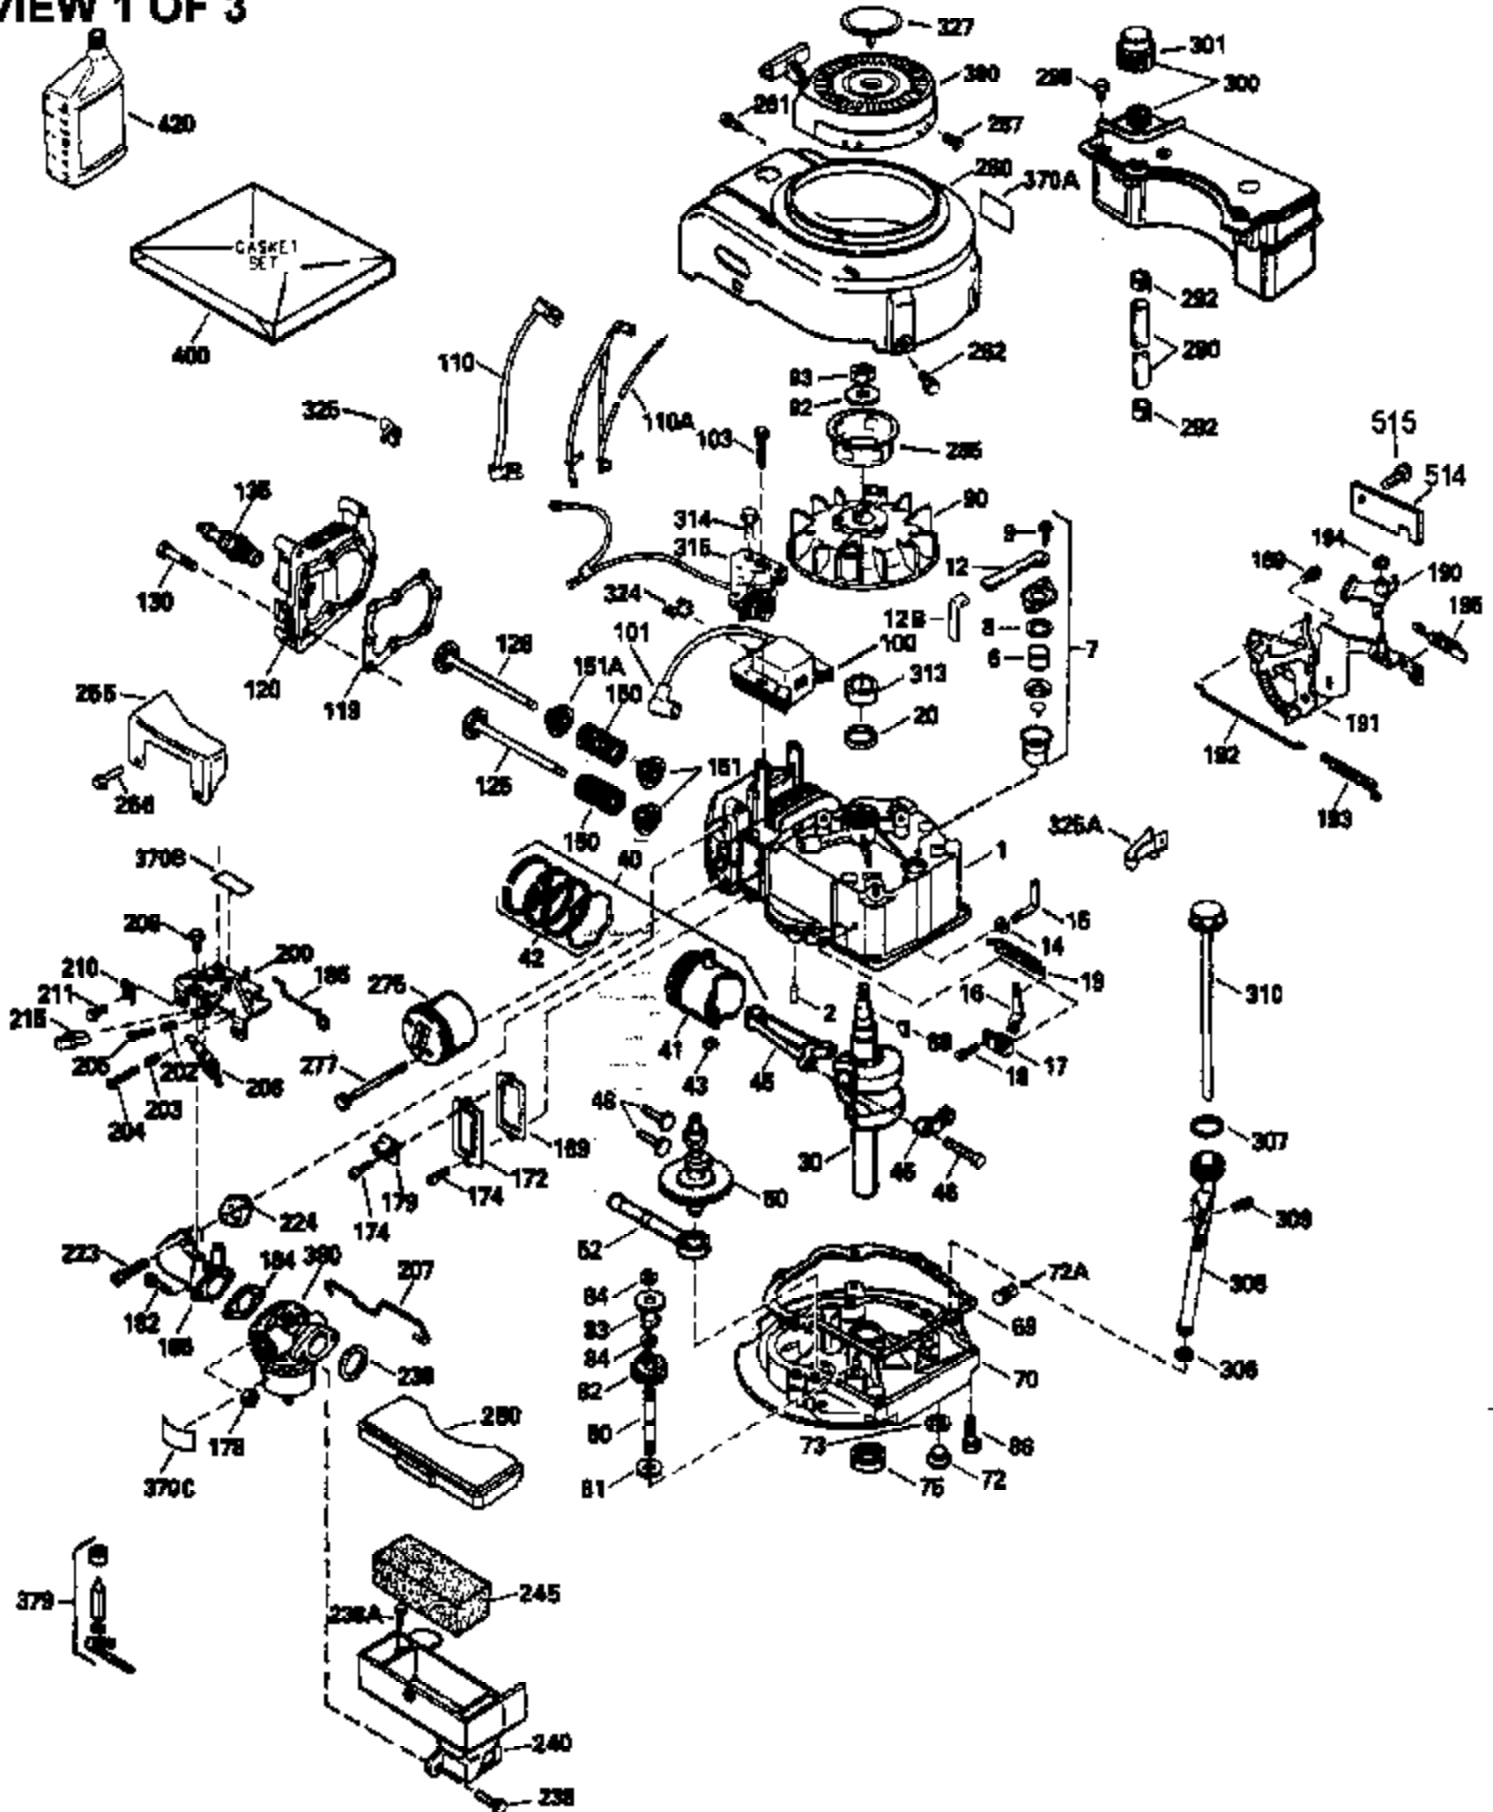

VIEW 1 OF 3

Ref #	Part Number	Qty	Description
	1 35010		Cylinder (Incl. 2 & 20)(2-5/8" Bore)
	2 26727		Pin, Dowel
	6 33734		Element, Breather
	7 34214A		Breather Ass'y. (Incl. 6, 8, 9, 12 , & 12A)
	8 33735		* Gasket, Breather
	9 30200		Screw, 10-24 x 9/16"
	12A 34695		Elbow, Breather tube
	12 33886		Tube, Breather
	14 28277		Washer, Flat
	15 30589		Rod, Governor (Incl. 14)
	16 31383A		Lever, Governor
	17 31335		Clamp, Governor lever
	18 650548		Screw, 8-32 x 5/16"
	19 31361		Spring, Extension
	20 32600		Seal, Oil
	30 35612		Crankshaft
	40 35544		Piston, Pin & Ring Set (Std.) (2-5/8" Bore)
	40 35545		Piston, Pin & Ring Set (.010" OS)
	40 35546		Piston, Pin & Ring Set (.020" OS)
	41 35541		Piston & Pin Ass'y. (Incl. 43)(Std.) (2-5/8")
	41 35542		Piston & Pin Ass'y. (Incl. 43) (.010" OS)
	41 35543		Piston & Pin Ass'y. (Incl. 43) (.020" OS)
	42 35547		Ring Set (Std.) (2-5/8" Bore)
	42 35548		Ring Set (.010" OS)
	42 35549		Ring Set (.020" OS)
	43 20381		Ring, Piston pin retaining
	45 32875		Rod Assy., Connecting (Incl. 46)
	46 32610A		Bolt, Connecting rod
	48 27241		Lifter, Valve
	50 33553		Camshaft (MCR)
	52 29914		Oil Pump Assy.
	69 35261		* Gasket, Mounting flange
	70 34311C		Flange Ass'y. (Incl. 72, 72A, 73, 75 & 80)
	72 30572		Plug, Oil drain (Incl. 73)
	73 28833		* Drain Plug Gasket (Not req. W/plastic plug)
	75 27897		Seal, Oil
	80 30574		Shaft, Governor
	81 30590A		Washer, Flat
	82 30591		Gear Assy., Governor (Incl. 81)
	83 30588A		Spool, Governor
	84 29193		Ring, Retaining
	86 650488		Screw, 1/4-20 x 1-1/4"
	89 611004		Flywheel Key
	90 611112		Flywheel
	92 650815		Washer, Belleville
	93 650816		Nut, Flywheel
	100 34443A		Solid State Ignition
	100 730207		Magneto-to-Solid State Conv. Kit (Includes solid state module, solid state flywheel key, and instructions.) (Use as required on external ignition engines only.)
	101 610118		Cover, Spark plug (Use as required)
	103 650814		Screw, Torx T-15, 10-24 x 1"
	110 34961		Ground Wire
	118 730194		Rope Guide Kit (Use as required)
	119 33015A		* Gasket, Head
	120 34342		Head, Cylinder
	125 29314B		Intake Valve (Std.) (Incl. 151) (Conventional Ports)