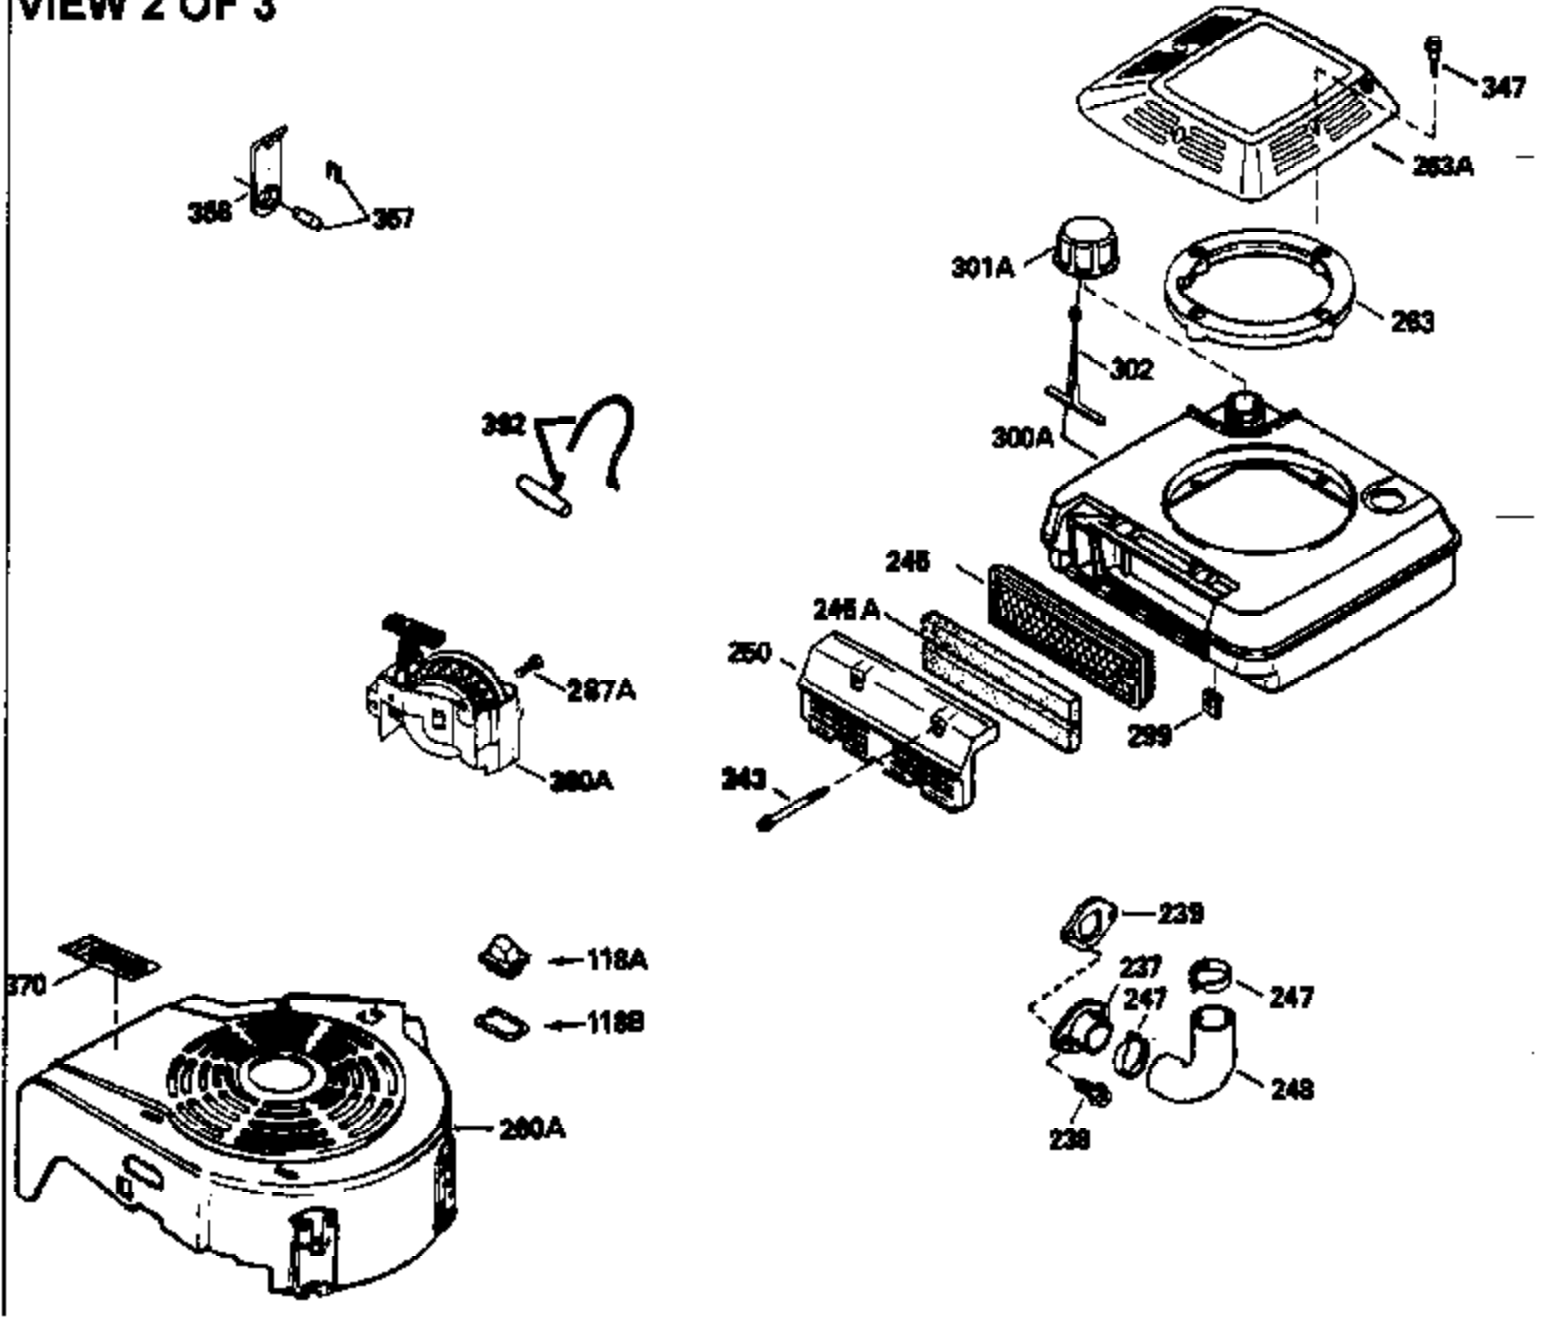

VIEW 2 OF 3

Ref #	Part Number	Qty	Description
12A	34695		Elbow, Breather tube
118	730194		Rope Guide Kit (Use as required)
166	35827		Shroud, Engine
238	650932		Screw, 10-32 x 49/64"
239	34338		* Gasket, Air cleaner
241A	35797		Collar, Air cleaner
245A	35066		Filter, Air cleaner
246E	35435		Filter, Pre-air (Use as required)
250C	35065		Cover Assy., Air cleaner
260B	35826		Housing, Blower
263A	35821		Grill, Starter
287B	650884		Screw, 8-32 x 1/2"
287A	650735		Screw, 10-24 x 3/8" (Use as required)
287A			Pop Rivet (3/16" Dia.) (Purchase locally)
301A	35355		Fuel Cap (Use as required)
347	650898		Screw, 10-32 x 27/32"
370J	34870		Decal, Instruction (Optional)
370F	35840		Decal, Name
370G	35847		Decal, Instruction
370H	34387		Decal, Instruction (Optional)
390C	590637		Rewind Starter (Refer to Division 5, Section C, page 34 or Fiche 8A, Grid G-5 for breakdown)
425	730571		Starter Muff Kit (Incl.370J,426,427)(Opt.)
426	32203		Starter Air Cleaner (Optional)
427	32204		Starter Air Cleaner Bracket (Optional)
436	611006		Stator Plate Ass'y.(Incl.377,378,437, 442-448)
437	30551		Spring, Breaker box cover
438	610947		Cover, Dust
439	610955		Gasket, Stator cover
440	30992		Cam, Breaker
442	610385		Washer
443	610408		Nut, 8-32
444	29181		Breaker Fastening Screw & Washer
445	610593		Condenser Fastening Screw
446	33356		Terminal, Ground