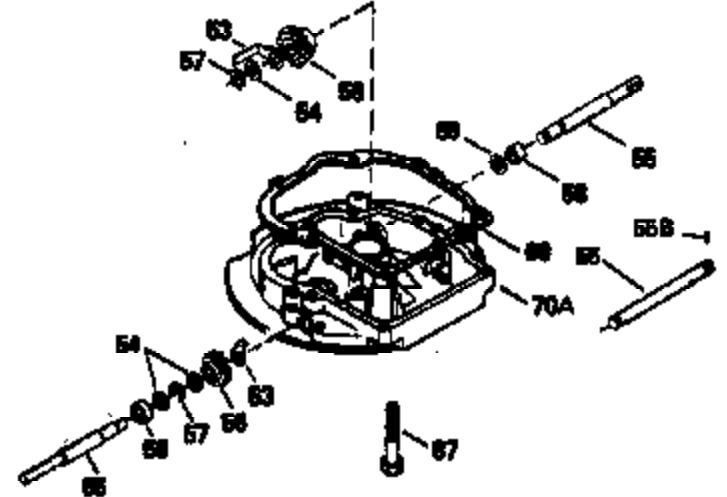

ILLUSTRATION SHOWS TYPICAL PARTS ONLY. ORDER BY PART NUMBER. PARTS NOT LISTED ARE SUPPLIED BY OEM.

VIEW 2 OF 3

| Ref # | Part Number | Qty | Description |
|-------|-------------|-----|-----------------------|
| 12B | 34695 | 1 | Breather Tube Elbow |
| 166 | 35827 | 1 | Engine Shroud |
| 238 | 650932 | 2 | Screw, 10-32 x 49/64" |
| 245 | 35066 | 1 | Air Cleaner Filter |
| 250 | 35065 | 1 | Air Cleaner Cover |
| 263A | 35821 | 1 | Starter Grill |
| 287 | 650884 | 2 | Screw, 8-32 x 1/2" |
| 301 | 35355 | 1 | Fuel Cap |
| 347 | 650898 | 4 | Screw, 10-32 x 27/32" |
| 357 | 34985 | 1 | Starter Rope Retainer |
| 370 | 35167 | 1 | Instruction Decal |

ILLUSTRATION SHOWS TYPICAL PARTS ONLY. ORDER BY PART NUMBER. PARTS NOT LISTED ARE SUPPLIED BY OEM.

VIEW 3 OF 3

| Ref # | Part Number | Qty | Description |
|-------|-------------|-----|--------------------------|
| 12B | 34695 | 1 | Breather Tube Elbow |
| 19 | 31361 | 1 | Extension Spring |
| 69 | 35261 | 1 | * Mounting Flange Gasket |
| 182 | 6201 | 2 | Screw, 1/4-28 x 7/8" |
| 185 | 31384A | 1 | Intake Pipe (Incl. 224) |
| 186 | 34358 | 1 | Governor Link |
| 223 | 650451 | 2 | Screw, 1/4-20 x 1" |
| 238 | 650932 | 2 | Screw, 10-32 x 49/64" |
| 239 | 34338 | 1 | * Air Cleaner Gasket |
| 241 | 35797 | 1 | Air Cleaner Collar |
| 245 | 35066 | 1 | Air Cleaner Filter |
| 250 | 35065 | 1 | Air Cleaner Cover |
| 260 | 35826 | 1 | Blower Housing |
| 263A | 35821 | 1 | Starter Grill |
| 276 | 33753 | 1 | Locking Plate |
| 277 | 650795 | 2 | Screw, 1/4-20 x 2-1/4" |