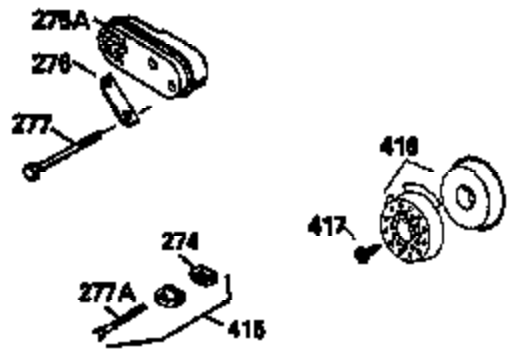

ILLUSTRATION SHOWS TYPICAL PARTS ONLY. ORDER BY PART NUMBER. PARTS NOT LISTED ARE SUPPLIED BY OEM.

VIEW 3 OF 3

Ref #	Part Number	Qty	Description
12B	34695	1	Breather Tube Elbow
19	31361	1	Extension Spring
69	35261	1	* Mounting Flange Gasket
182	6201	2	Screw, 1/4-28 x 7/8"
185	31384A	1	Intake Pipe (Incl. 224)
186	34358	1	Governor Link
223	650451	2	Screw, 1/4-20 x 1"
238	650932	2	Screw, 10-32 x 49/64"
239	34338	1	* Air Cleaner Gasket
241	35797	1	Air Cleaner Collar
245	35066	1	Air Cleaner Filter
250	35065	1	Air Cleaner Cover
260	35826	1	Blower Housing
263A	35821	1	Starter Grill
276	33753	1	Locking Plate
277	650795	2	Screw, 1/4-20 x 2-1/4"