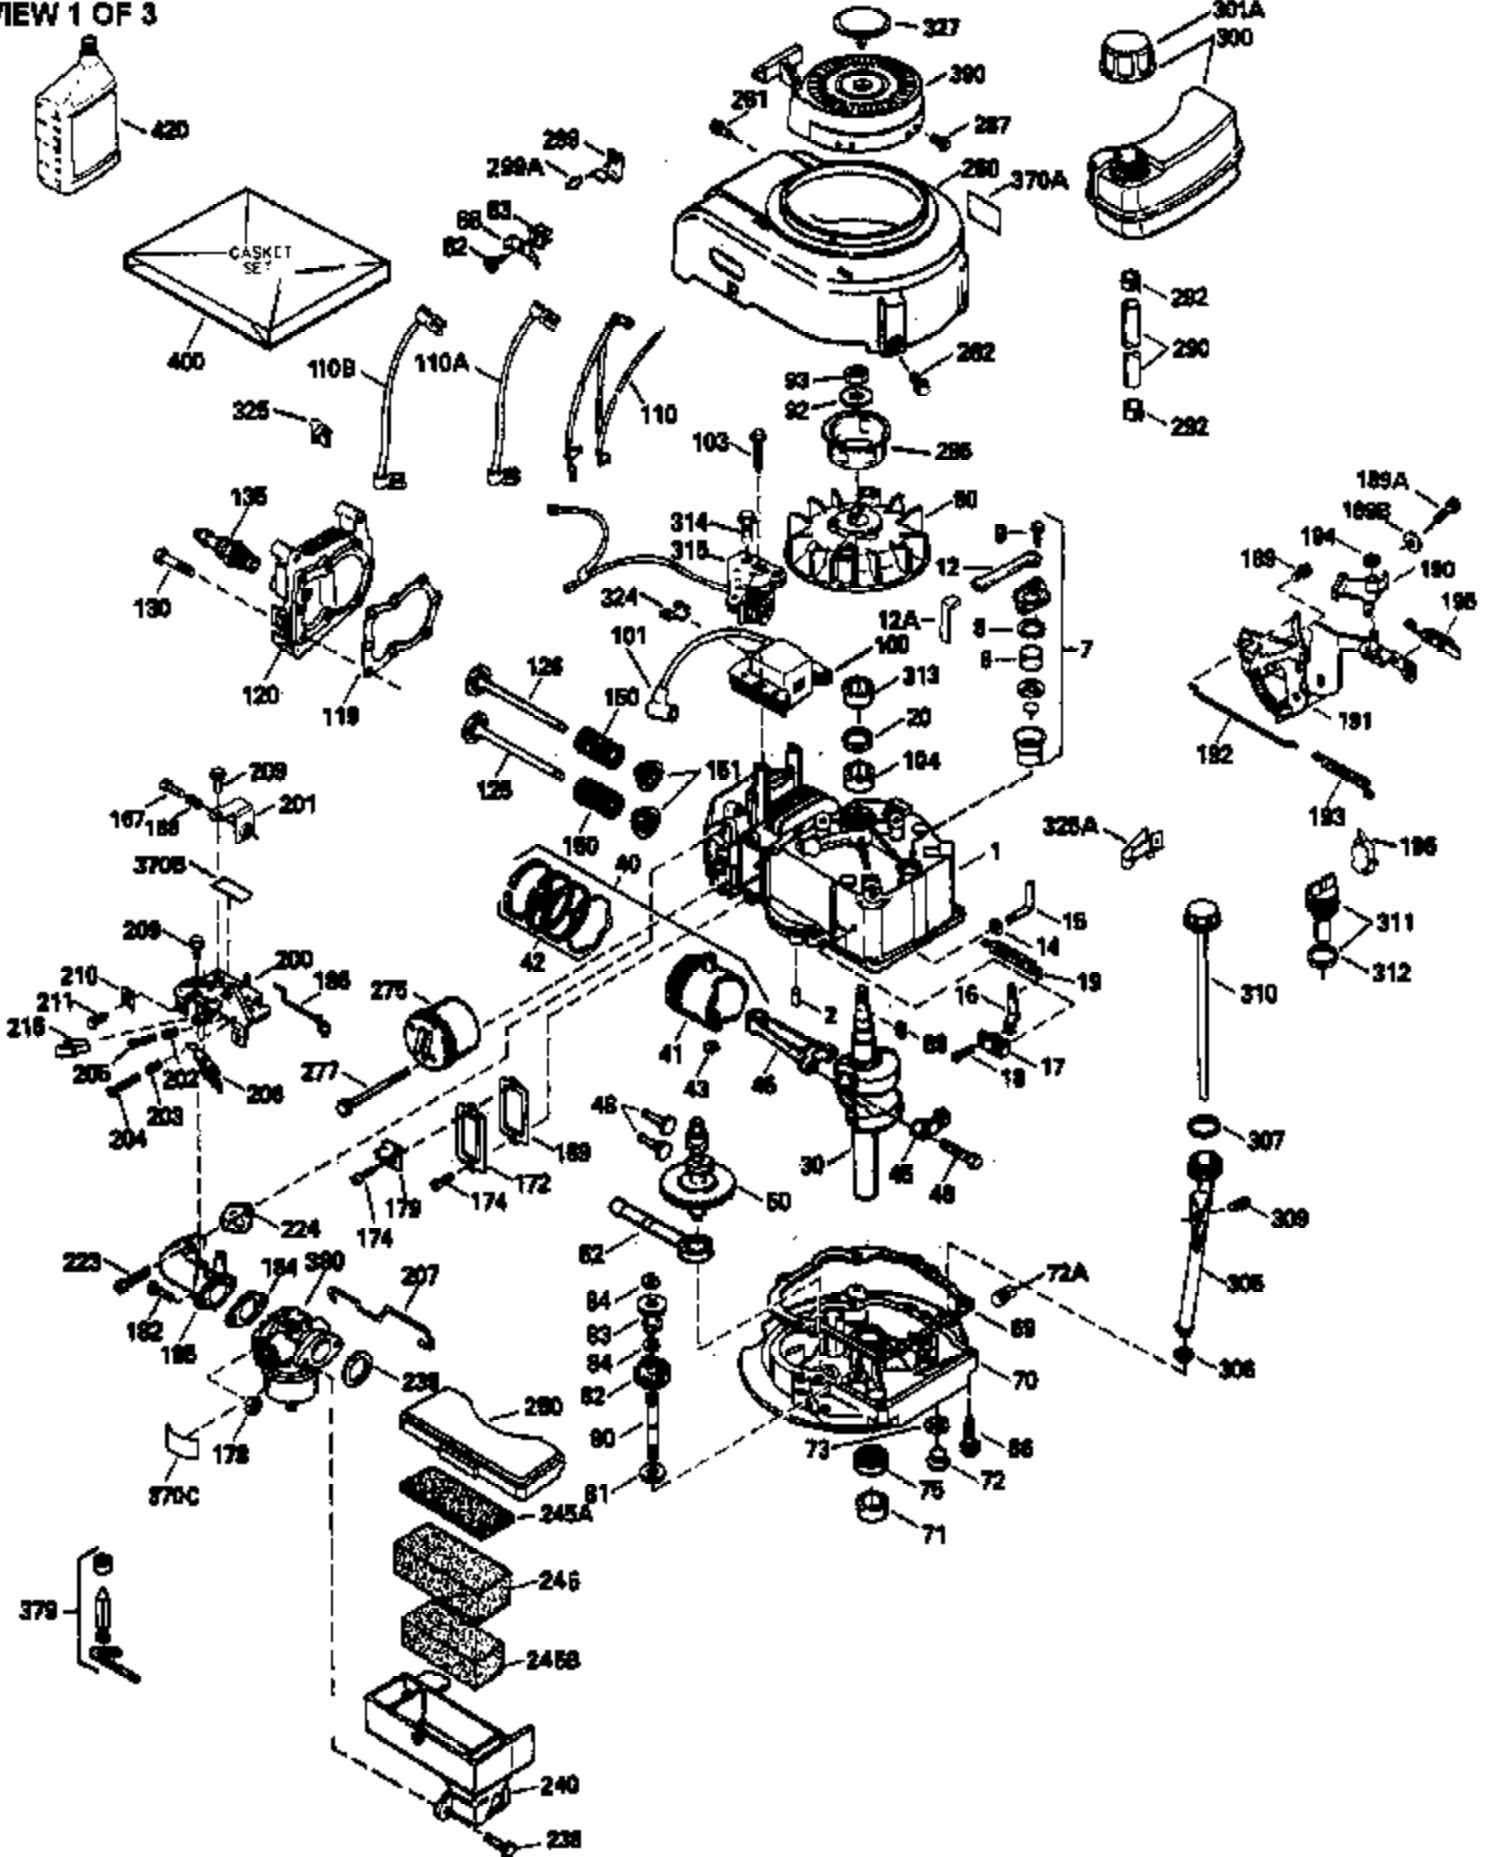

ILLUSTRATION SHOWS TYPICAL PARTS ONLY. ORDER BY PART NUMBER. PARTS NOT LISTED ARE SUPPLIED BY OEM.
VIEW 1 OF 3

Engine Parts List #1

| Ref # | Part Number | Qty | Description |
|-------|-------------|-----|---|
| | 1 35513 | 1 | Cylinder (Incl. 2 & 20) |
| | 2 26727 | 2 | Dowel Pin |
| | 6 33734 | 1 | Breather Element |
| | 7 34214A | 1 | Breather Ass'y. (Incl.6,8,9,12 & 12B) |
| | 8 33735 | 1 | * Breather Gasket |
| | 9 30200 | 2 | Screw, 10-24 x 9/16" |
| 12B | 34695 | 1 | Breather Tube Elbow |
| | 12 33886 | 1 | Breather Tube |
| | 14 28277 | 1 | Washer |
| | 15 30589 | 1 | Governor Rod (Incl. 14) |
| | 16 31383A | 1 | Governor Lever |
| | 17 31335 | 1 | Governor Lever Clamp |
| | 18 650548 | 1 | Screw, 8-32 x 5/16" |
| | 19 31361 | 1 | Extension Spring |
| | 20 32600 | 1 | Oil Seal |
| | 30 35801 | 1 | Crankshaft |
| | 40 35544 | 1 | Piston, Pin & Ring Set (Std.) |
| | 40 35545 | 1 | Piston, Pin & Ring Set (.010" OS) |
| | 40 35546 | 1 | Piston, Pin & Ring Set (.020" OS) |
| | 41 35541 | 1 | Piston & Pin Ass'y. (Std.) (Incl. 43) |
| | 41 35542 | 1 | Piston & Pin Ass'y. (.010" OS) (Incl. 43) |
| | 41 35543 | 1 | Piston & Pin Ass'y. (.020" OS) (Incl. 43) |
| | 42 35547A | 1 | Ring Set (Std.) |
| | 42 35548 | 1 | Ring Set (.010" OS) |
| | 42 35549 | 1 | Ring Set (.020" OS) |
| | 43 20381 | 2 | Piston Pin Retaining Ring |
| | 45 32875 | 1 | Connecting Rod Ass'y. (Incl. 46) |
| | 46 32610A | 2 | Connecting Rod Bolt |
| | 48 27241 | 2 | Valve Lifter |
| | 50 33553 | 1 | Camshaft (MCR) |
| | 52 29914 | 1 | Oil Pump Ass'y. |
| | 69 35261 | 1 | * Mounting Flange Gasket |
| | 70 34311C | 1 | Mounting Flange (Incl. 72, 75, & 80) |
| | 72 30572 | 1 | Oil Drain Plug |
| | 73 28833 | 1 | Drain Plug Gasket |
| | 75 27897 | 1 | Oil Seal |
| | 80 30574 | 1 | Governor Shaft |
| | 81 30590A | 1 | Washer |
| | 82 30591 | 1 | Governor Gear Ass'y. (Incl. 81) |
| | 83 30588A | 1 | Governor Spool |
| | 84 29193 | 2 | Retaining Ring |
| | 86 650488 | 6 | Screw, 1/4-20 x 1-1/4" |
| | 89 611004 | 1 | Flywheel Key |
| | 90 611112 | 1 | Flywheel |
| | 92 650815 | 1 | Belleville Washer |
| | 93 650816 | 1 | Flywheel Nut |
| | 100 34443A | 1 | Solid State Ignition |
| | 101 610118 | 1 | Spark Plug Cover |
| | 103 650814 | 2 | Screw, Torx T-15, 10-24 x 1" |
| | 110 34961 | 1 | Ground Wire |
| | 119 33015A | 1 | * Cylinder Head Gasket |
| | 120 34342 | 1 | Cylinder Head |
| | 125 29313C | 1 | Exhaust Valve (Std.) (Incl. 151) |
| | 125 29315C | 1 | Exhaust Valve (1/32" OS) (Incl. 151) |
| | 126 29314B | 1 | Intake Valve (Std.) (Incl. 151) |
| | 126 29315C | 1 | Intake Valve (1/32" OS) (Incl. 151) |
| | 130 6021A | 8 | Screw, 5/16-18 x 1-1/2" |
| | 135 35395 | 1 | Resistor Spark Plug (RJ19LM) |