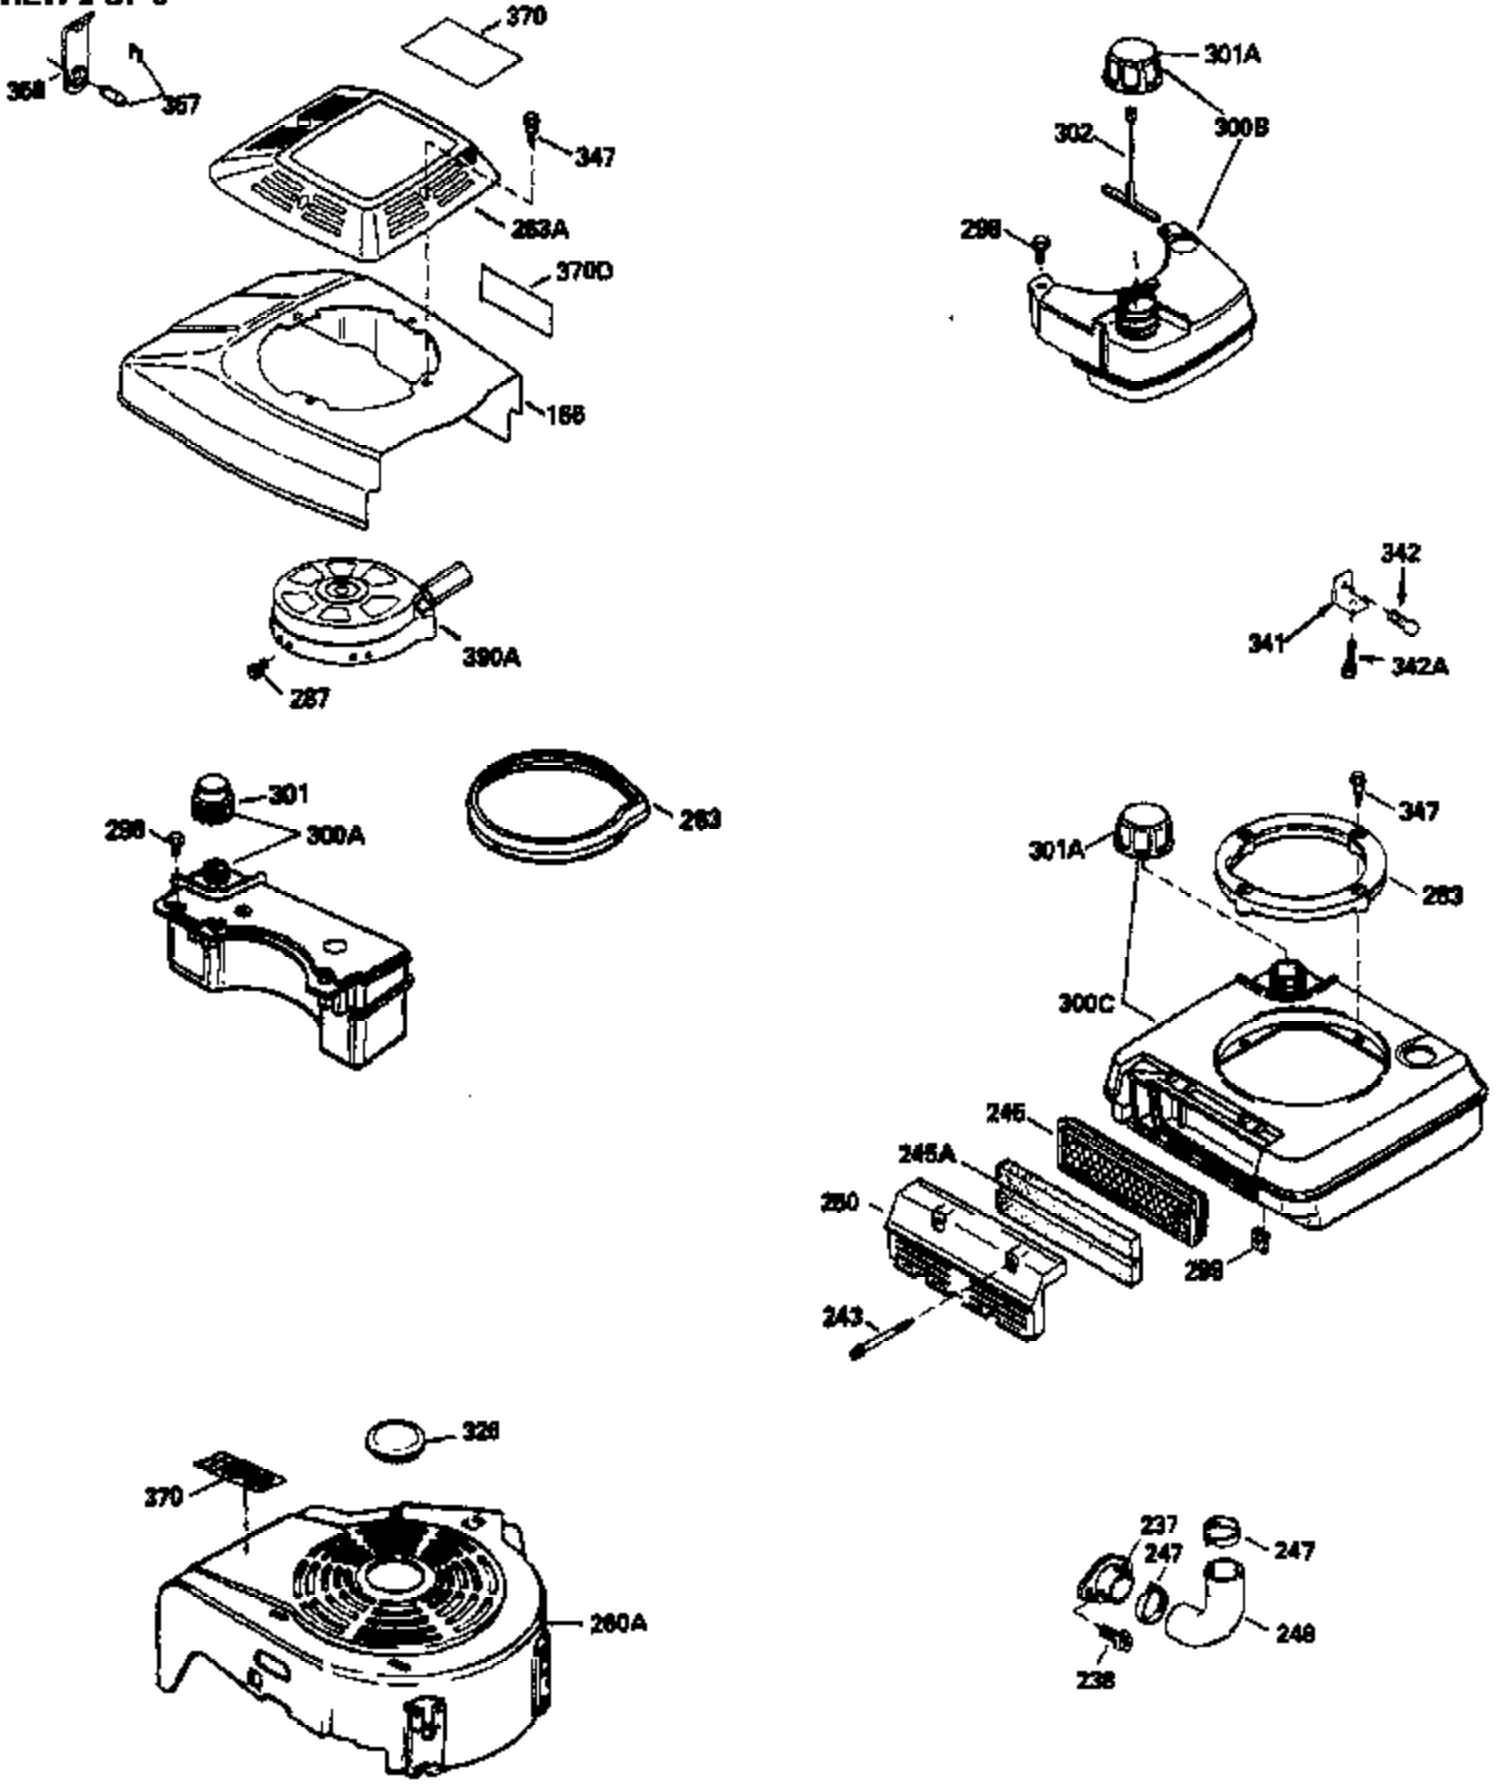

ILLUSTRATION SHOWS TYPICAL PARTS ONLY. ORDER BY PART NUMBER. PARTS NOT LISTED ARE SUPPLIED BY OEM.

VIEW 2 OF 3

Ref #	Part Number	Qty	Description
12B	34695	1	Breather Tube Elbow
166	35827	1	Engine Shroud
238	650932	2	Screw, 10-32 x 49/64"
245	35066	1	Air Cleaner Filter
250	35065	1	Air Cleaner Cover
263A	35821	1	Starter Grill
287	650884	2	Screw, 8-32 x 1/2"
301	35355	1	Fuel Cap
347	650898	4	Screw, 10-32 x 27/32"
357	34985	1	Starter Rope Retainer
370	35167	1	Instruction Decal