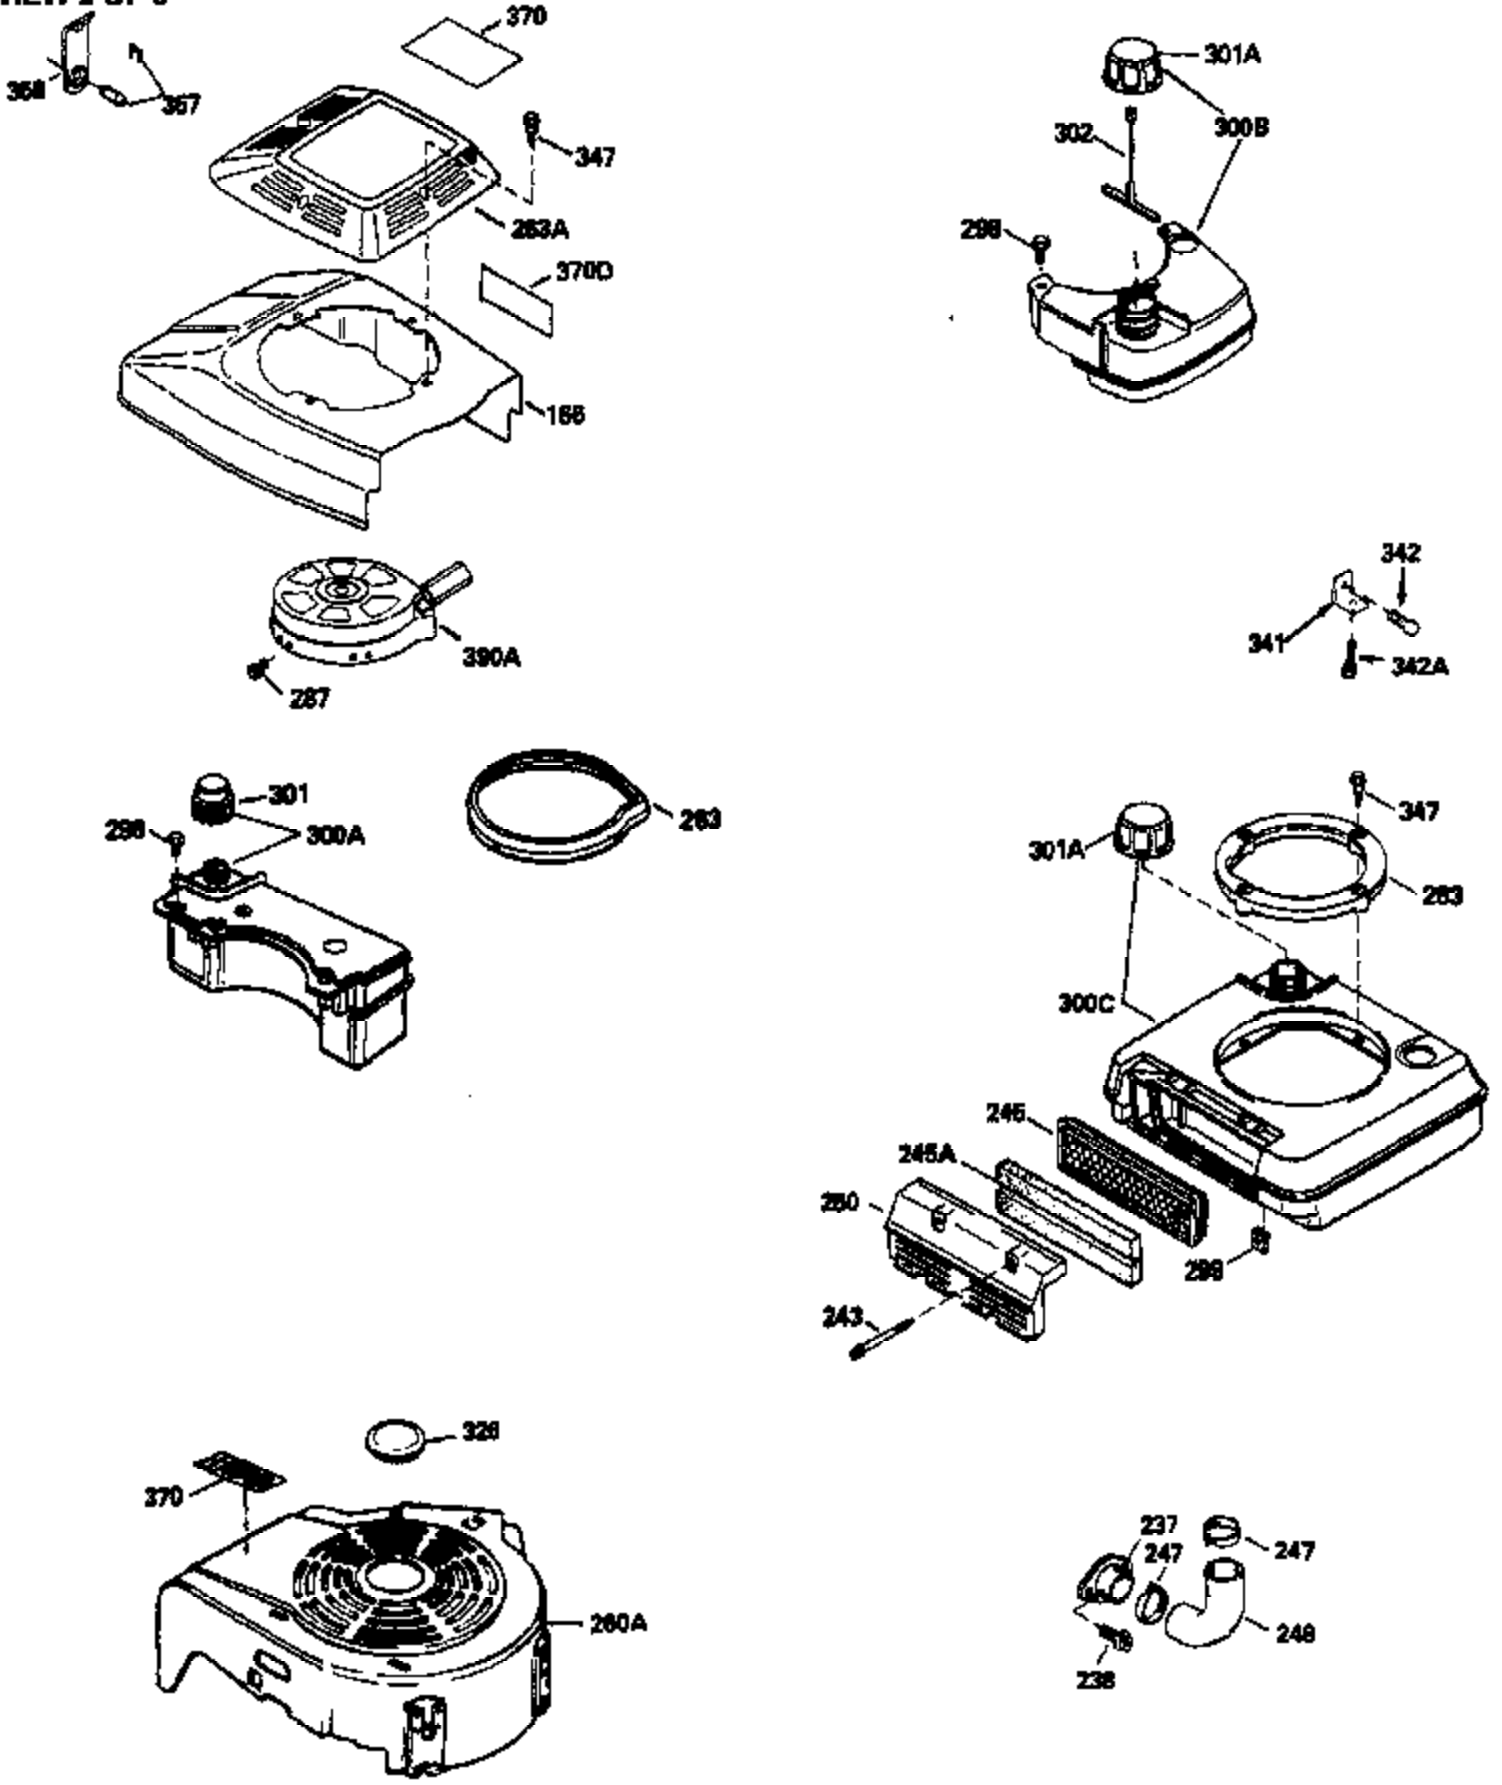

ILLUSTRATION SHOWS TYPICAL PARTS ONLY. ORDER BY PART NUMBER. PARTS NOT LISTED ARE SUPPLIED BY OEM.

VIEW 2 OF 3

Ref #	Part Number	Qty	Description
166	35827		Shroud, Engine
238	650932		Screw, 10-32 x 49/64"
245	35066		Filter, Air cleaner
246D	35435		Filter, Pre-Air (Optional)
250A	35065		Cover Assy., Air cleaner
263A	35821		Grill, Starter
287	650884		Screw, 8-32 x 1/2"
301A	35355		Fuel Cap (Use as required)
347	650898		Screw, 10-32 x 27/32"
354	35025		Staple (Not used on all models)
357	34985		Rope Stop & Staple Assy. (Incl. 354)
370G	34387		Decal, Instruction (Optional)
370C	35167		Decal, Throttle
390A	590637		Rewind Starter (Refer to Division 5, Section C, page 34 or Fiche 8A, Grid G-5 for breakdown)