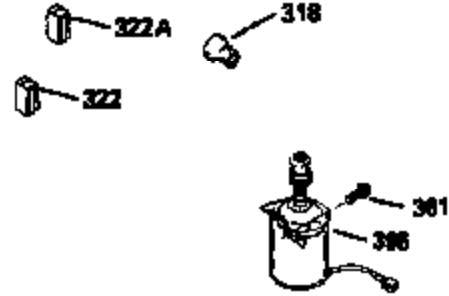

ILLUSTRATION SHOWS TYPICAL PARTS ONLY. ORDER BY PART NUMBER. PARTS NOT LISTED ARE SUPPLIED BY OEM.

VIEW 2 OF 3

Ref #	Part Number	Qty	Description
166	35827		Shroud, Engine
238	650932		Screw, 10-32 x 49/64"
245	35066		Filter, Air cleaner
246D	35435		Filter, Pre-Air (Optional)
250A	35065		Cover Assy., Air cleaner
263A	35821		Grill, Starter
287	650884		Screw, 8-32 x 1/2"
301A	35355		Fuel Cap (Use as required)
347	650898		Screw, 10-32 x 27/32"
354	35025		Staple (Not used on all models)
357	34985		Rope Stop & Staple Assy. (Incl. 354)
370G	34387		Decal, Instruction (Optional)
370C	35167		Decal, Throttle
390A	590637		Rewind Starter (Refer to Division 5, Section C, page 34 or Fiche 8A, Grid G-5 for breakdown)

ILLUSTRATION SHOWS TYPICAL PARTS ONLY. ORDER BY PART NUMBER. PARTS NOT LISTED ARE SUPPLIED BY OEM.

VIEW 3 OF 3

Ref #	Part Number	Qty	Description
19	31361		Spring, Extension
69	35261		* Gasket, Mounting flange
182	6201		Screw, 1/4-28 x 7/8"
185	31384A		Pipe, Intake (Incl. 224)
186	34358		Link, Governor spring
223	650451		Screw, 1/4-20 x 1"
238	650932		Screw, 10-32 x 49/64"
239	34338		* Gasket, Air cleaner
241	35797		Collar, Air cleaner
245	35066		Filter, Air cleaner
246D	35435		Filter, Pre-Air (Optional)
250A	35065		Cover Assy., Air cleaner
260	35826		Housing, Blower
263A	35821		Grill, Starter
275A	34613		Muffler
276	33753		Plate, Locking
277A	30063		Screw, Torx T-30, 1/4-20 x 1/2" (Use as req.)
277	650795		Screw, 1/4-20 x 2-1/4" (Use as requir ed)
354	35025		Staple (Not used on all models)
370C	35167		Decal, Throttle
370G	34387		Decal, Instruction (Optional)
410	730574		Opt.Debris Screen Kit (Incl.370G,411, 412,413)
411	35596		Debris Screen (Optional)
412	35597		Debris Screen Bracket (Optional)
413	650910		Screw, 8-32 x 1/4 (Optional)
415	730162		Muffler Adapter Kit(In.274,277A)(Use as req.)