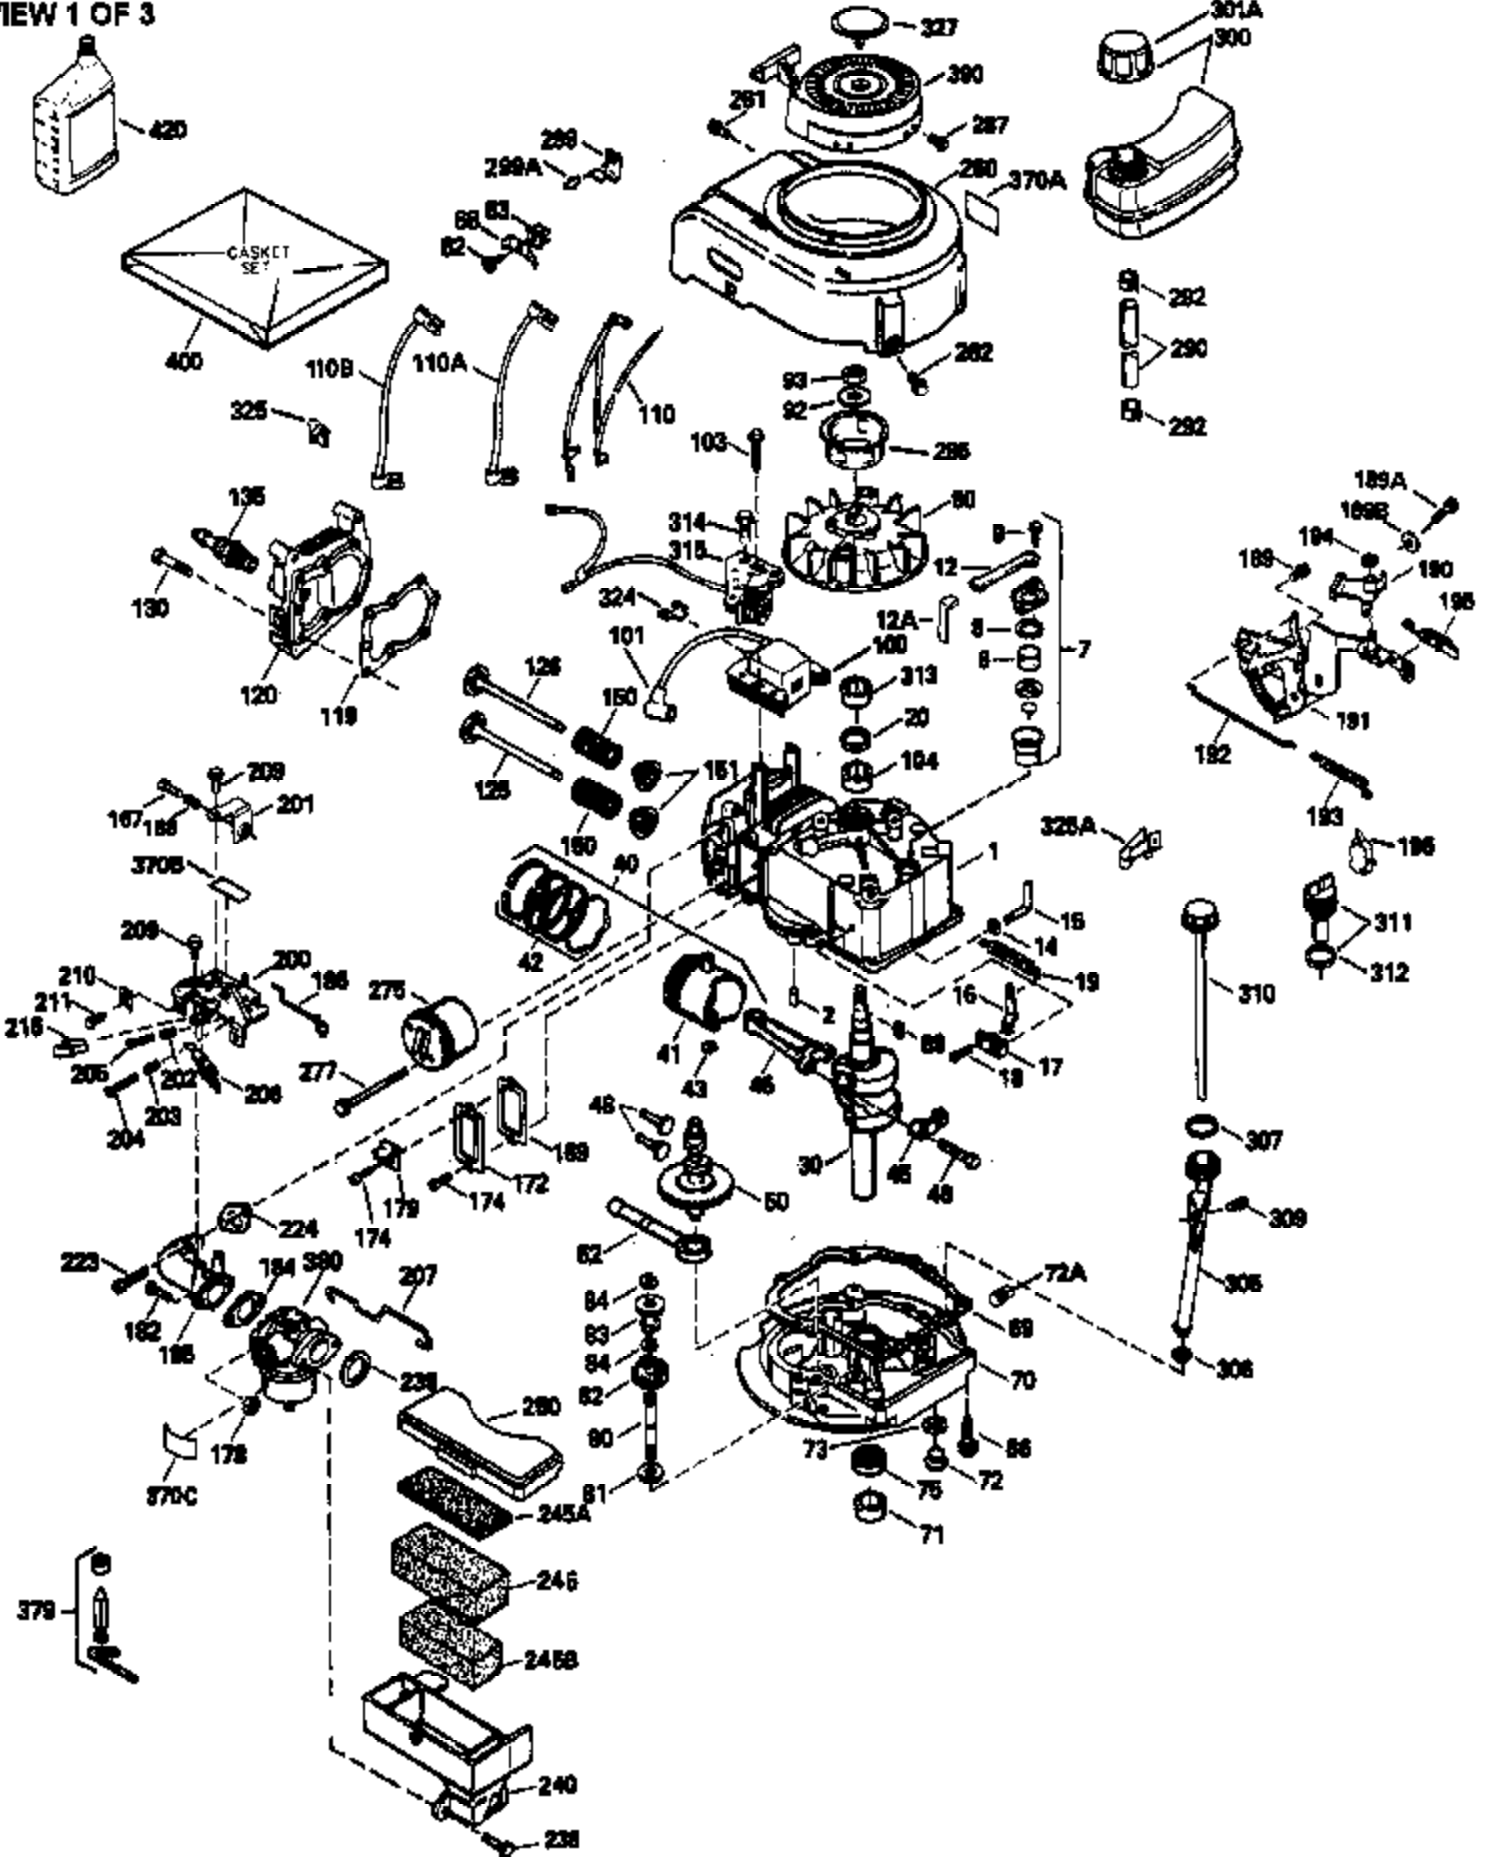

ILLUSTRATION SHOWS TYPICAL PARTS ONLY. ORDER BY PART NUMBER. PARTS NOT LISTED ARE SUPPLIED BY OEM.
VIEW 1 OF 3

Ref #	Part Number	Qty	Description
1	35010		Cylinder (Incl. 2 & 20) (2-5/8" Bore)
2	26727		Pin, Dowel
6	33734		Element, Breather
7	34214A		Breather Assy. (Incl. 6, 8, 9, 12 & 1 2A)
8	33735		* Gasket, Breather
9	30200		Screw, 10-24 x 9/16"
12	33886		Tube, Breather
12A	34695		Elbow, Breather tube
14	28277		Washer, Flat
15	30589		Rod, Governor (Incl. 14)
16	31383A		Lever, Governor
17	31335		Clamp, Governor lever
18	650548		Screw, 8-32 x 5/16"
19	31361		Spring, Extension
20	32600		Seal, Oil
30	35839		Crankshaft
40	35544		Piston, Pin & Ring Set (Std.) (2-5/8" Bore)
40	35545		Piston, Pin & Ring Set (.010" OS)
40	35546		Piston, Pin & Ring Set (.020" OS)
41	35541		Piston & Pin Ass'y. (Incl. 43)(Std.)(2-5/8")
41	35542		Piston & Pin Ass'y. (Incl. 43) (.010" OS)
41	35543		Piston & Pin Ass'y. (Incl. 43) (.020" OS)
42	35547		Ring Set (Std.) (2-5/8" Bore)
42	35548		Ring Set (.010" OS)
42	35549		Ring Set (.020" OS)
43	20381		Ring, Piston pin retaining
45	32875		Rod Assy., Connecting (Incl. 46)
46	32610A		Bolt, Connecting rod
48	27241		Lifter, Valve
50	33148A		Camshaft
52	29914		Oil Pump Assy.
69	35261		* Gasket, Mounting flange
70	34311C		Flange Ass'y. (Incl. 72, 72A, 73, 75 & 80)
72	30572		Plug, Oil drain (Incl. 73)
73	28833		* Drain Plug Gasket (Not req. W/plastic plug)
75	27897		Seal, Oil
80	30574		Shaft, Governor
81	30590A		Washer, Flat
82	30591		Gear Assy., Governor (Incl. 81)
83	30588A		Spool, Governor
84	29193		Ring, Retaining
86	650488		Screw, 1/4-20 x 1-1/4"
89	611004		Flywheel Key
90	611112		Flywheel
92	650815		Washer, Belleville
93	650816		Nut, Flywheel
100	34443A		Solid State Ignition
101	610118		Cover, Spark plug
103	650814		Screw, Torx T-15, 10-24 x 1"
110	34961		Ground Wire
119	33015A		* Gasket, Head
120	34342		Head, Cylinder
125	29314B		Intake Valve (Std.) (Incl. 151) (Conventional Ports)
125	29315C		Intake Valve (1/32" OS) (Incl. 151) (Conventional Ports)
126	29313C		Exhaust Valve (Std.) (Incl. 151) (Conventional Ports)
126	29315C		Exhaust Valve (1/32" OS) (Incl. 151) (Conventional Ports)
130	6021A		Screw, 5/16-18 x 1-1/2"
135	35395		Resistor Spark Plug (RJ19LM)