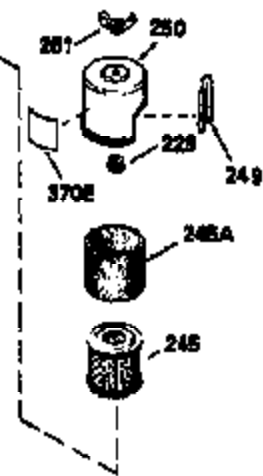

ILLUSTRATION SHOWS TYPICAL PARTS ONLY. ORDER BY PART NUMBER. PARTS NOT LISTED ARE SUPPLIED BY OEM.

VIEW 3 OF 3

Ref #	Part Number	Qty	Description
19	31361		Spring, Extension
69	35261		* Gasket, Mounting flange
182	6201		Screw, 1/4-28 x 7/8"
185	31384A		Pipe, Intake (Incl. 224)
186	34358		Link, Governor spring
223	650451		Screw, 1/4-20 x 1"
238	650932		Screw, 10-32 x 49/64"
239	34338		* Gasket, Air cleaner
241	35797		Collar, Air cleaner
245	35066		Filter, Air cleaner
246D	35435		Filter, Pre-Air (Optional)
250A	35065		Cover Assy., Air cleaner
260	35826		Housing, Blower
263A	35821		Grill, Starter
275A	34613		Muffler
276	33753		Plate, Locking
277A	30063		Screw, Torx T-30, 1/4-20 x 1/2" (Use as req.)
277	650795		Screw, 1/4-20 x 2-1/4" (Use as requir ed)
354	35025		Staple (Not used on all models)
370C	35167		Decal, Throttle
370G	34387		Decal, Instruction (Optional)
410	730574		Opt.Debris Screen Kit (Incl.370G,411, 412,413)
411	35596		Debris Screen (Optional)
412	35597		Debris Screen Bracket (Optional)
413	650910		Screw, 8-32 x 1/4 (Optional)
415	730162		Muffler Adapter Kit(In.274,277A)(Use as req.)