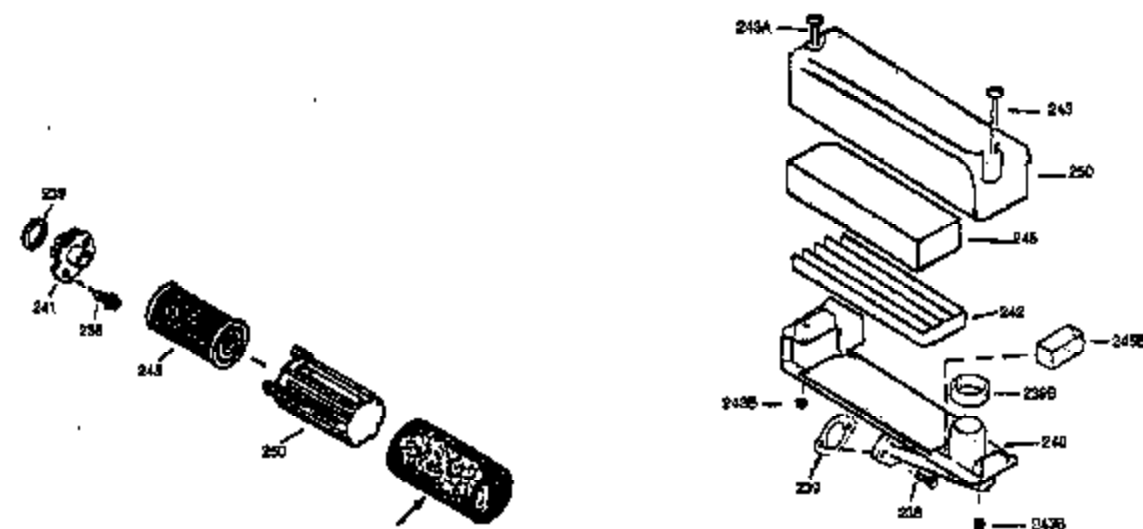

ILLUSTRATION SHOWS TYPICAL PARTS ONLY. ORDER BY PART NUMBER. PARTS NOT LISTED ARE SUPPLIED BY OEM.

VIEW 3 OF 3

Ref #	Part Number	Qty	Description
19	31361	1	Extension Spring
53	31745	1	Tang Washer
54	31747	1	Washer
55	34647	1	P.T.O. Shaft
56	31746	1	L.H. Hand Worm Gear
57	33537	1	Retainer Ring
58	31744	1	Oil Seal
69	35261	1	* Mounting Flange Gasket
87	650492	1	Screw, 1/4-20 x 2-1/4"
182	6201	2	Screw, 1/4-28 x 7/8"
185	31384A	1	Intake Pipe (Incl. 224)
186	34337	1	Governor Link
206	610973	1	Terminal
209	30200	2	Screw, 10-24 x 9/16"
223	650451	2	Screw, 1/4-20 x 1"
238	650937	2	Screw, 10-32 x 43/64"
239	35848	1	* Air Cleaner Gasket
239B	36277	1	Air Cleaner Seal
240	36273	1	Air Cleaner Body
242	36276	1	Air Cleaner Base
243A	650968	1	Screw, M-5 x 0.8-6g x 1-7/16"
243	650966	1	Screw, M-5 x 0.8-6g x 2-7/16"
243B	650967	2	Square Nut M-5 x 0.8-6h
245	36278	1	Air Cleaner Filter
245B	36275	1	Air Cleaner Filter
250	36274	1	Air Cleaner Cover
416	36085	1	Spark Arrestor Kit (Incl. 417)(Optional)
417	650760	1	Screw, 8-32 x 3/8" (Optional)