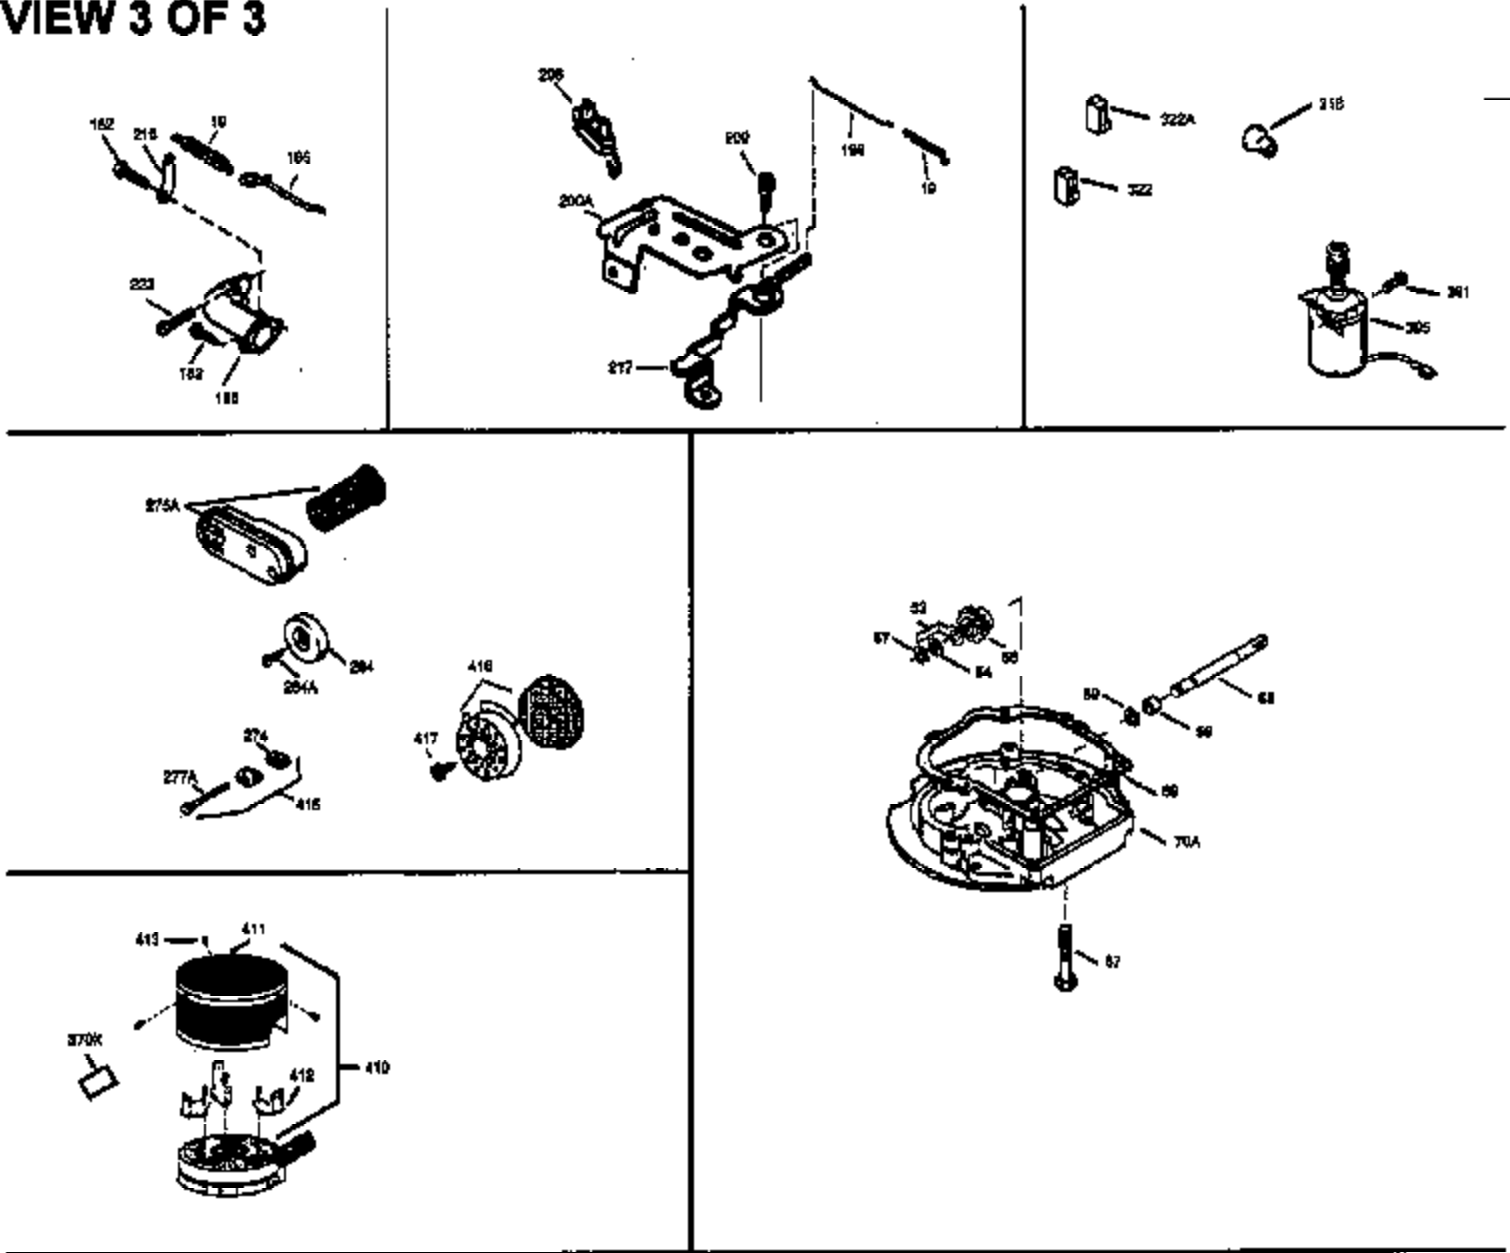

ILLUSTRATION SHOWS TYPICAL PARTS ONLY. ORDER BY PART NUMBER. PARTS NOT LISTED ARE SUPPLIED BY OEM.

VIEW 3 OF 3

Ref #	Part Number	Qty	Description
19	31361	1	Extension Spring
53	31745	1	Tang Washer
54	31747	1	Washer
55	34647	1	P.T.O. Shaft
56	31746	1	L.H. Hand Worm Gear
57	33537	1	Retainer Ring
58	31744	1	Oil Seal
69	35261	1	* Mounting Flange Gasket
87	650492	1	Screw, 1/4-20 x 2-1/4"
182	6201	2	Screw, 1/4-28 x 7/8"
185	31384A	1	Intake Pipe (Incl. 224)
186	34337	1	Governor Link
206	610973	1	Terminal
209	30200	2	Screw, 10-24 x 9/16"
223	650451	2	Screw, 1/4-20 x 1"
238	650937	2	Screw, 10-32 x 43/64"
239	35848	1	* Air Cleaner Gasket
239B	36277	1	Air Cleaner Seal
240	36273	1	Air Cleaner Body
242	36276	1	Air Cleaner Base
243A	650968	1	Screw, M-5 x 0.8-6g x 1-7/16"
243	650966	1	Screw, M-5 x 0.8-6g x 2-7/16"
243B	650967	2	Square Nut M-5 x 0.8-6h
245	36278	1	Air Cleaner Filter
245B	36275	1	Air Cleaner Filter
250	36274	1	Air Cleaner Cover
416	36085	1	Spark Arrestor Kit (Incl. 417)(Optional)
417	650760	1	Screw, 8-32 x 3/8" (Optional)