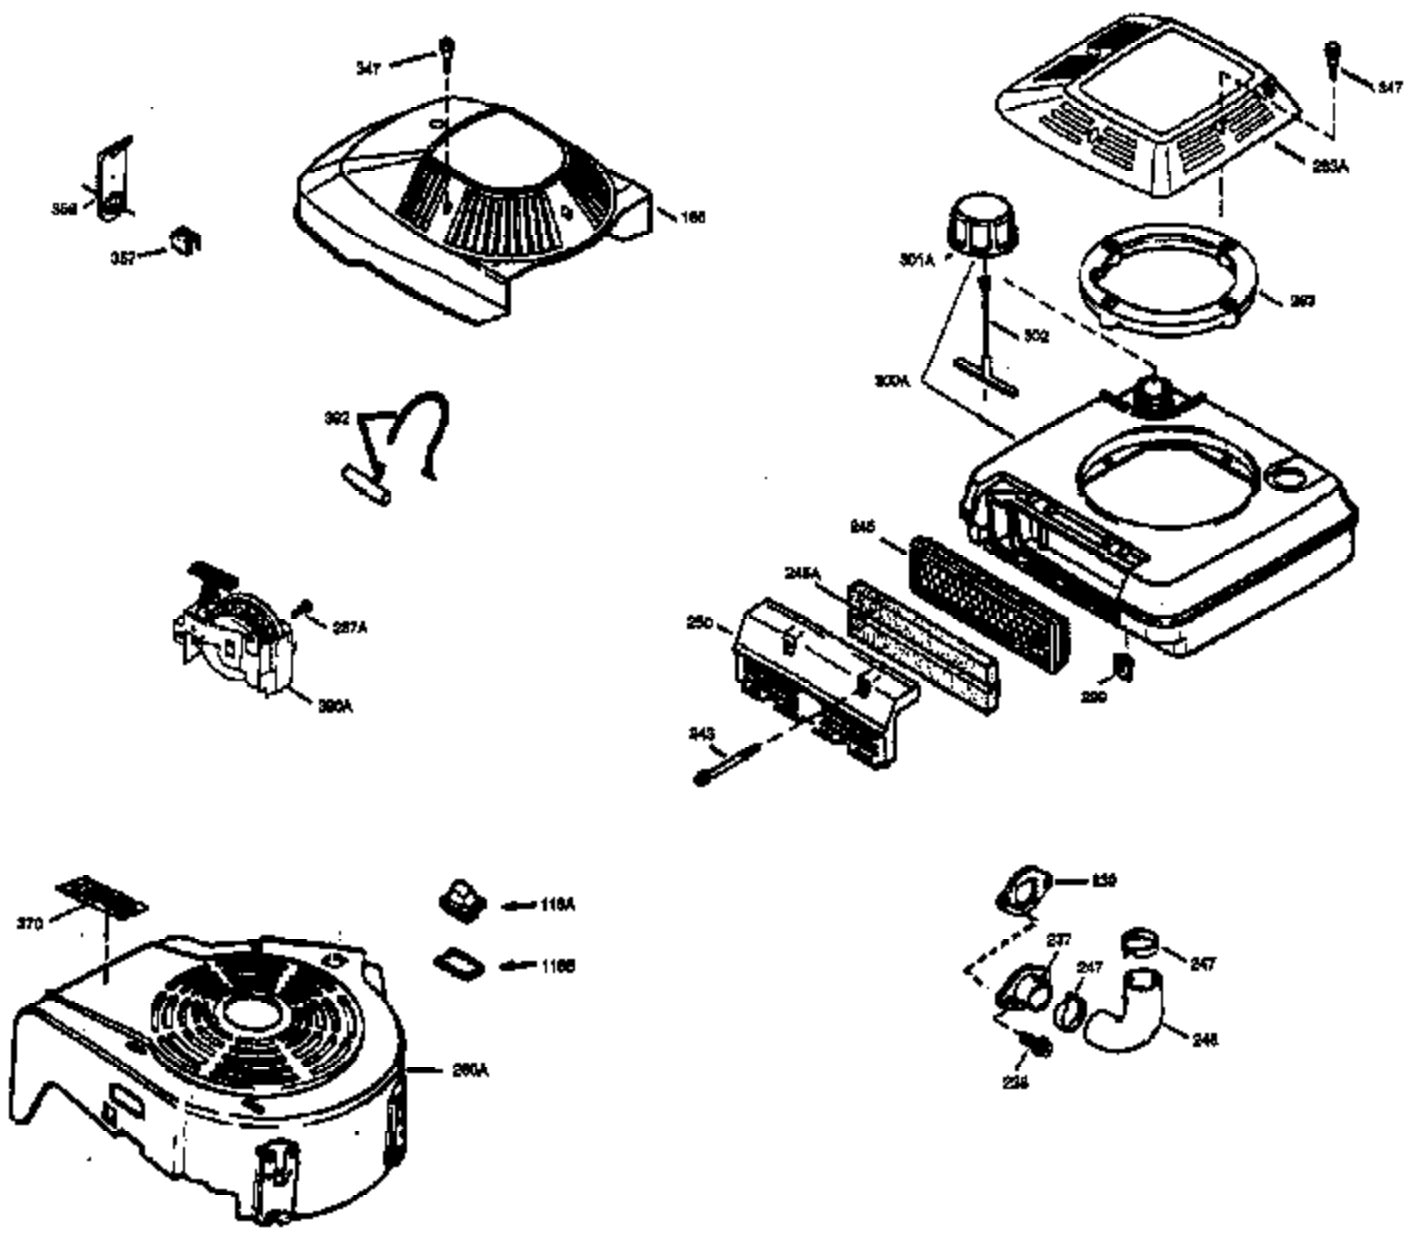

ILLUSTRATION SHOWS TYPICAL PARTS ONLY. ORDER BY PART NUMBER. PARTS NOT LISTED ARE SUPPLIED BY OEM.
VIEW 2 OF 3

Ref #	Part Number	Qty	Description
238	650937	2	Screw, 10-32 x 43/64"
239	35848	1	* Air Cleaner Gasket
243	650966	1	Screw, M-5 x 0.8-6g x 2-7/16"
245	36278	1	Air Cleaner Filter
250	36274	1	Air Cleaner Cover
263	36280	1	Trim Ring