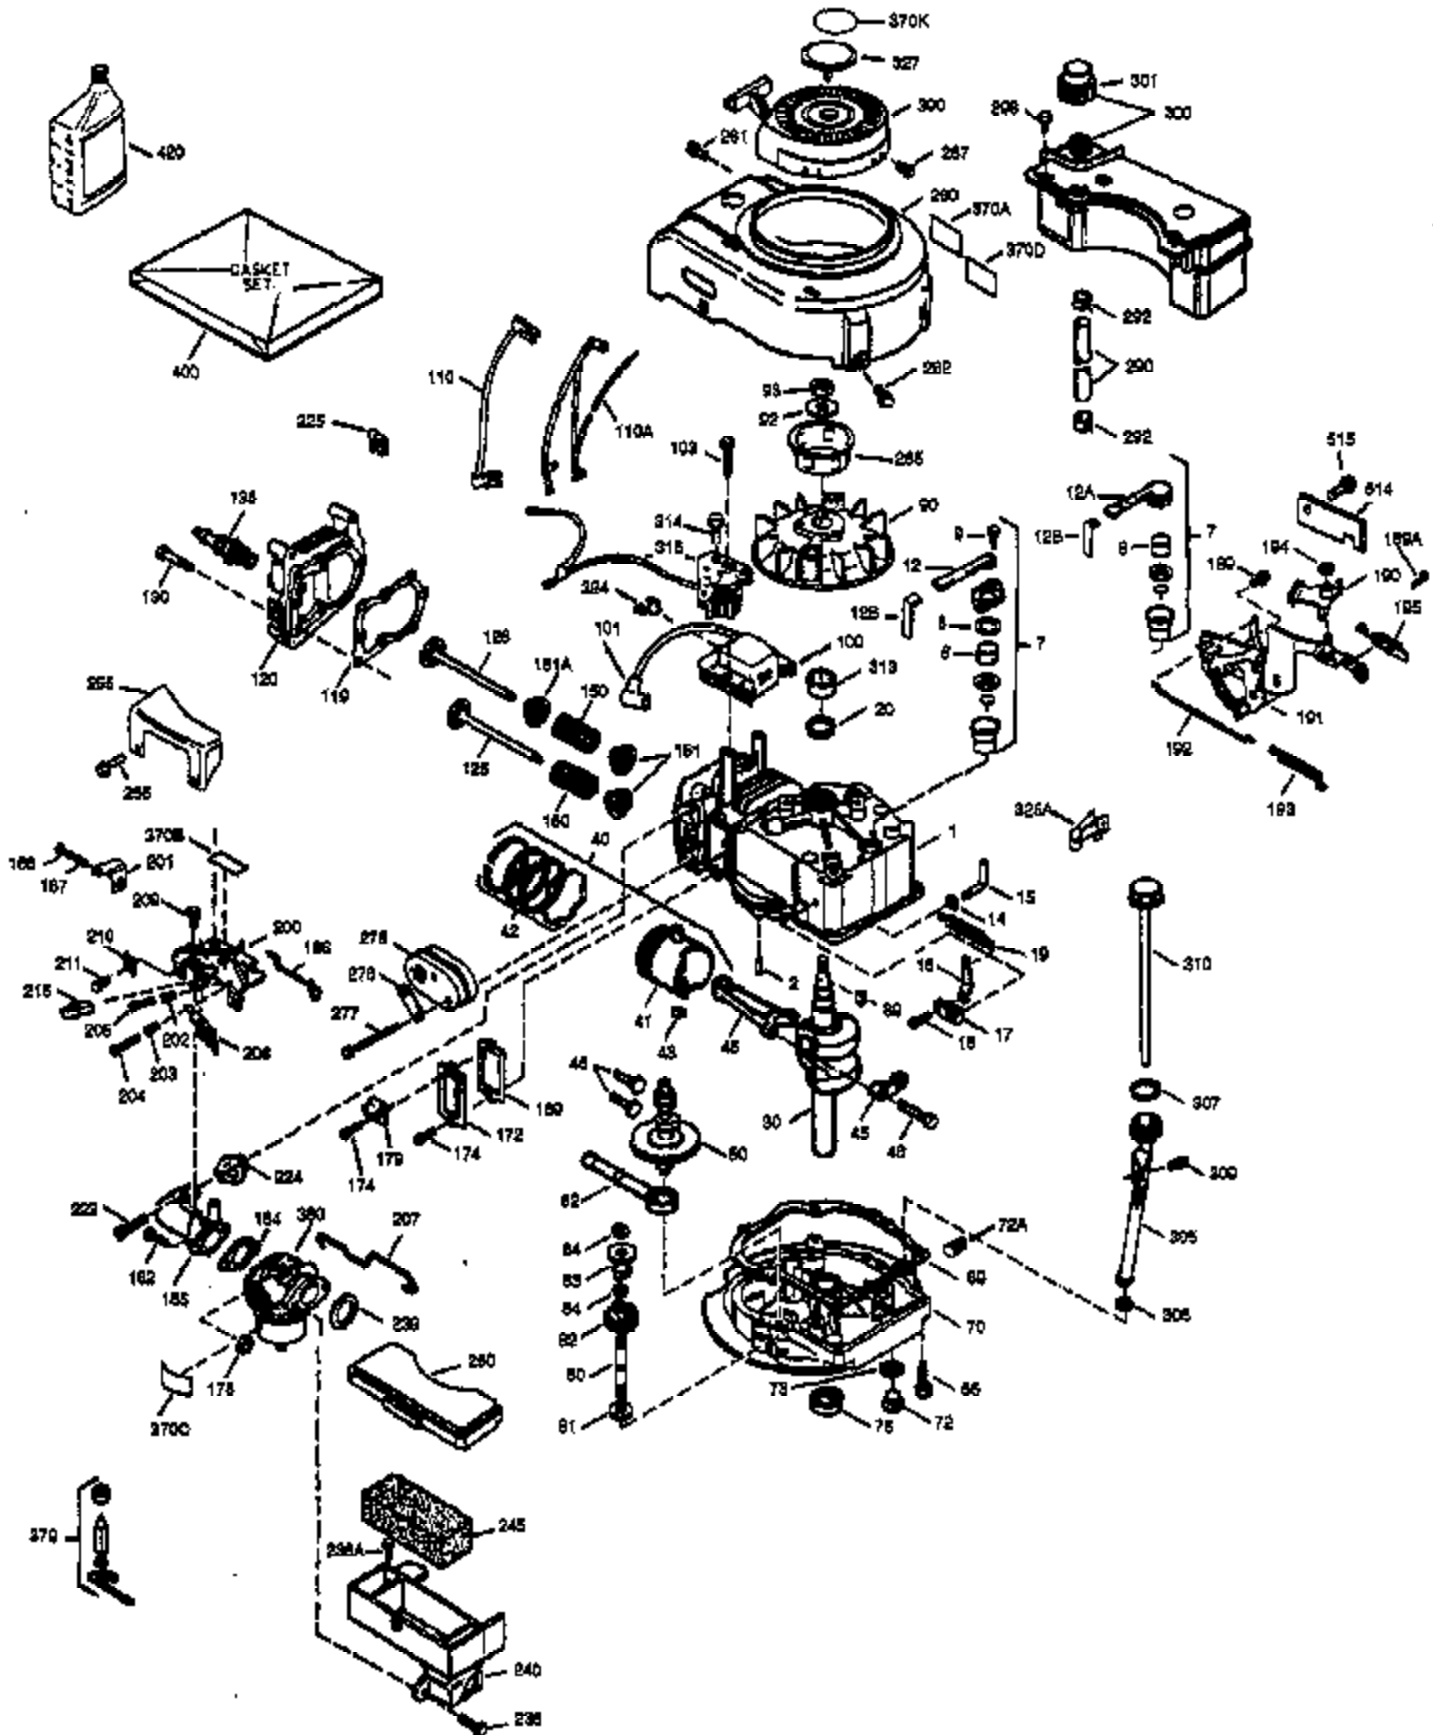

## Engine Parts List #1

Ref #	Part Number	Qty	Description
	1 36486A	1	Cylinder (Incl. 2,7,20 & 125)
	2 26727	2	Dowel Pin
	6 33734	1	Breather Element
	7 36557	1	Breather Ass'y. (Incl. 6 & 12A)
12A	36558	1	Breather Cover & Tube
	14 28277	1	Washer
	15 31513	1	Governor Rod
	16 31383A	1	Governor Lever
	17 31335	1	Governor Lever Clamp
	18 650548	1	Screw, 8-32 x 5/16"
	19 31361	1	Extension Spring
	20 32600	1	Oil Seal
	30 34470B	1	Crankshaft
	40 35544A	1	Piston, Pin & Ring Set (Std.)
	40 35545A	1	Piston, Pin & Ring Set (.010" OS)
	40 35546	1	Piston, Pin & Ring Set (.020" OS)
	41 35541	1	Piston & Pin Ass'y. (Std.) (Incl. 43)
	41 35542	1	Piston & Pin Ass'y. (.010" OS) (Incl. 43)
	41 35543	1	Piston & Pin Ass'y. (.020" OS) (Incl. 43)
	42 35547A	1	Ring Set (Std.)
	42 35548A	1	Ring Set (.010" OS)
	42 35549	1	Ring Set (.020" OS)
	43 20381	2	Piston Pin Retaining Ring
	45 32875A	1	Connecting Rod (Incl. 46)
	46 32610A	2	Connecting Rod Bolt
	48 27241	2	Valve Lifter
	50 33533	1	Camshaft (MCR)
	52 29914	1	Oil Pump Ass'y.
	69 35261	1	* Mounting Flange Gasket
	70 33535C	1	Mounting Flange (Incl.58,72 thru 83)
	72 36083	1	Oil Drain Plug
	75 26208	1	Oil Seal
	80 30574A	1	Governor Shaft
	81 30590A	1	Washer
	82 30591	1	Governor Gear Ass'y. (Incl. 81)
	83 30588A	1	Governor Spool
	86 650488	5	Screw, 1/4-20 x 1-1/4"
	89 611004	1	Flywheel Key
	90 611112	1	Flywheel
	92 650815	1	Belleville Washer
	93 650816	1	Flywheel Nut
	100 34443A	1	Solid State Ignition
	101 610118	1	Spark Plug Cover
	103 651007	2	Screw, Torx T-15, 10-24 x 15/16"
	110 36230	1	Ground Wire
	119 36477	1	* Cylinder Head Gasket
	120 36585	1	Cylinder Head (Incl. 119)
	125 36472	1	Exhaust Valve (1/32" OS) (Incl. 151)
	125 36471	1	Exhaust Valve (Std.) (Incl. 151)
	126 29314B	1	Intake Valve (Std.) (Incl. 151)
	126 29315C	1	Intake Valve (1/32" OS) (Incl. 151)
	130 6021A	8	Screw, 5/16-18 x 1-1/2"
	135 35395	1	Spark Plug (RJ19LM)
	150 35991	2	Valve Spring
	151 31673	2	Valve Spring Cap
	169 27234A	1	* Valve Cover Gasket
	172 32755	1	Valve Cover
	174 30200	2	Screw, 10-24 x 9/16"