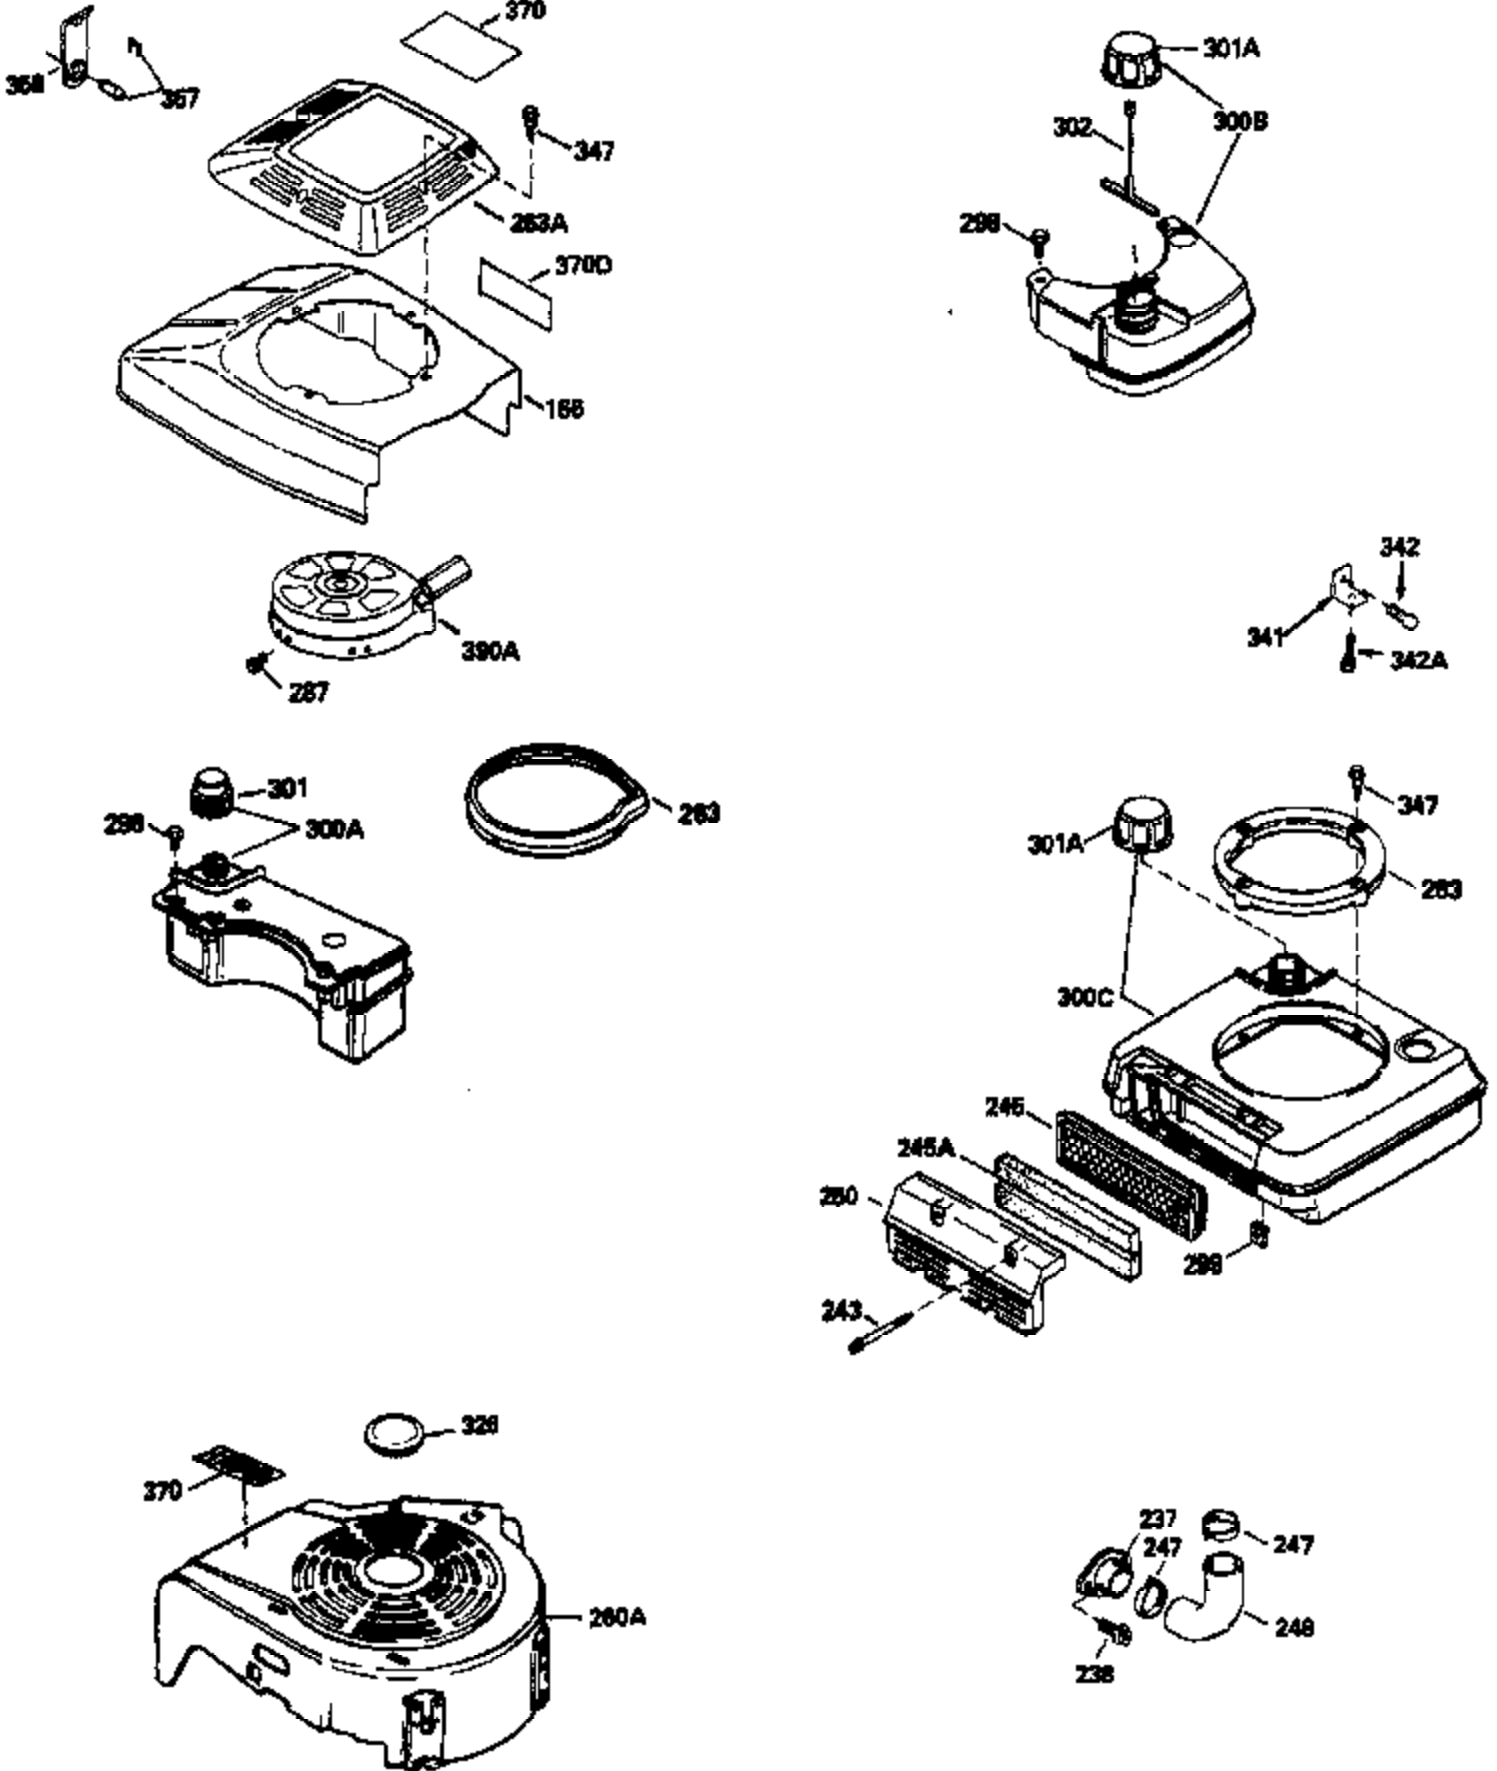

ILLUSTRATION SHOWS TYPICAL PARTS ONLY. ORDER BY PART NUMBER. PARTS NOT LISTED ARE SUPPLIED BY OEM.

VIEW 2 OF 3

Ref #	Part Number	Qty	Description
237	32971	1	Air Cleaner Adapter
238	650709	2	Screw, 10-32 x 7/16"
243	650899	2	Screw, 10-32 x 2-3/32"
245A	35705	1	Air Cleaner Filter
245	35500	1	Air Cleaner Filter
247	35505	2	Air Cleaner Tube Clamp
248	35504	1	Air Cleaner Tube
250	35503	1	Air Cleaner Cover
263	36484	1	Trim Ring
287	650926	2	Screw, 8-32 x 21/64"
299	650900	2	"U" Type Nut, 10-32
301	35355	1	Fuel Cap
347	650898	4	Screw, 10-32 x 27/32"
370C	36260	1	Primer Decal