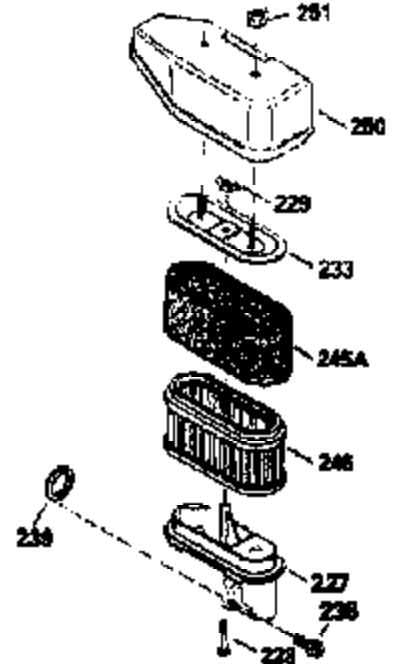

ILLUSTRATION SHOWS TYPICAL PARTS ONLY. ORDER BY PART NUMBER. PARTS NOT LISTED ARE SUPPLIED BY OEM.

VIEW 3 OF 3

Ref #	Part Number	Qty	Description
19	35998	1	Extension Spring
53	31745	1	Tang Washer
54	31787	1	Thrust Washer
55	31748	1	PTO Shaft
56	33401	1	Right Hand Worm Gear
57	31749	1	Retaining Ring
58	31744	1	Oil Seal
59	31747	1	Washer
69	35261	1	* Mounting Flange Gasket
87	650492	1	Screw, 1/4-20 x 2-1/4"
182	6201	2	Screw, 1/4-28 x 7/8"
185	31384A	1	Intake Pipe (Incl. 224)
186	36255	1	Governor Link
223	650451	2	Screw, 1/4-20 x 1"
237	32971	1	Air Cleaner Adapter
238	650709	2	Screw, 10-32 x 7/16"
239	35815	1	Air Cleaner Gasket
245	35500	1	Air Cleaner Filter
245A	35705	1	Air Cleaner Filter
250	35503	1	Air Cleaner Cover
260	35497	1	Blower Housing
276	35994	1	Locking Plate
277	650957	2	Screw, 1/4-20 x 2-31/32"
370C	36260	1	Primer Decal