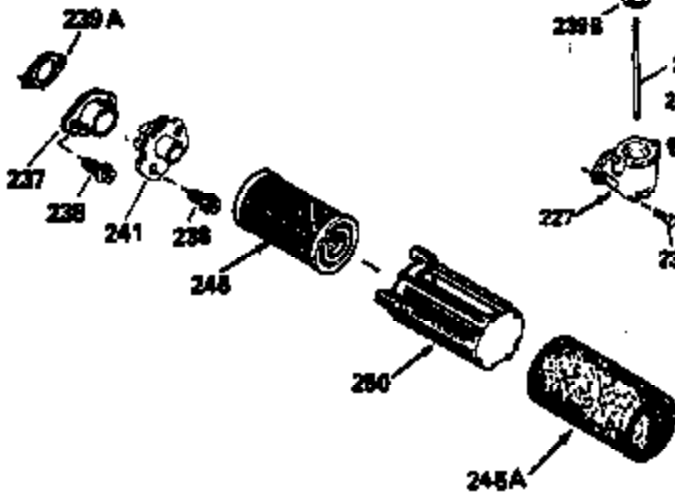

ILLUSTRATION SHOWS TYPICAL PARTS ONLY. ORDER BY PART NUMBER. PARTS NOT LISTED ARE SUPPLIED BY OEM.

VIEW 3 OF 3

Ref #	Part Number	Qty	Description
19	35998	1	Extension Spring
53	31745	1	Tang Washer
54	31787	1	Thrust Washer
55	31748	1	PTO Shaft
56	33401	1	Right Hand Worm Gear
57	31749	1	Retaining Ring
58	31744	1	Oil Seal
59	31747	1	Washer
69	35261	1	* Mounting Flange Gasket
87	650492	1	Screw, 1/4-20 x 2-1/4"
182	6201	2	Screw, 1/4-28 x 7/8"
185	31384A	1	Intake Pipe (Incl. 224)
186	36255	1	Governor Link
223	650451	2	Screw, 1/4-20 x 1"
237	32971	1	Air Cleaner Adapter
238	650709	2	Screw, 10-32 x 7/16"
239	35815	1	Air Cleaner Gasket
245	35500	1	Air Cleaner Filter
245A	35705	1	Air Cleaner Filter
250	35503	1	Air Cleaner Cover
260	35497	1	Blower Housing
276	35994	1	Locking Plate
277	650957	2	Screw, 1/4-20 x 2-31/32"
370C	36260	1	Primer Decal