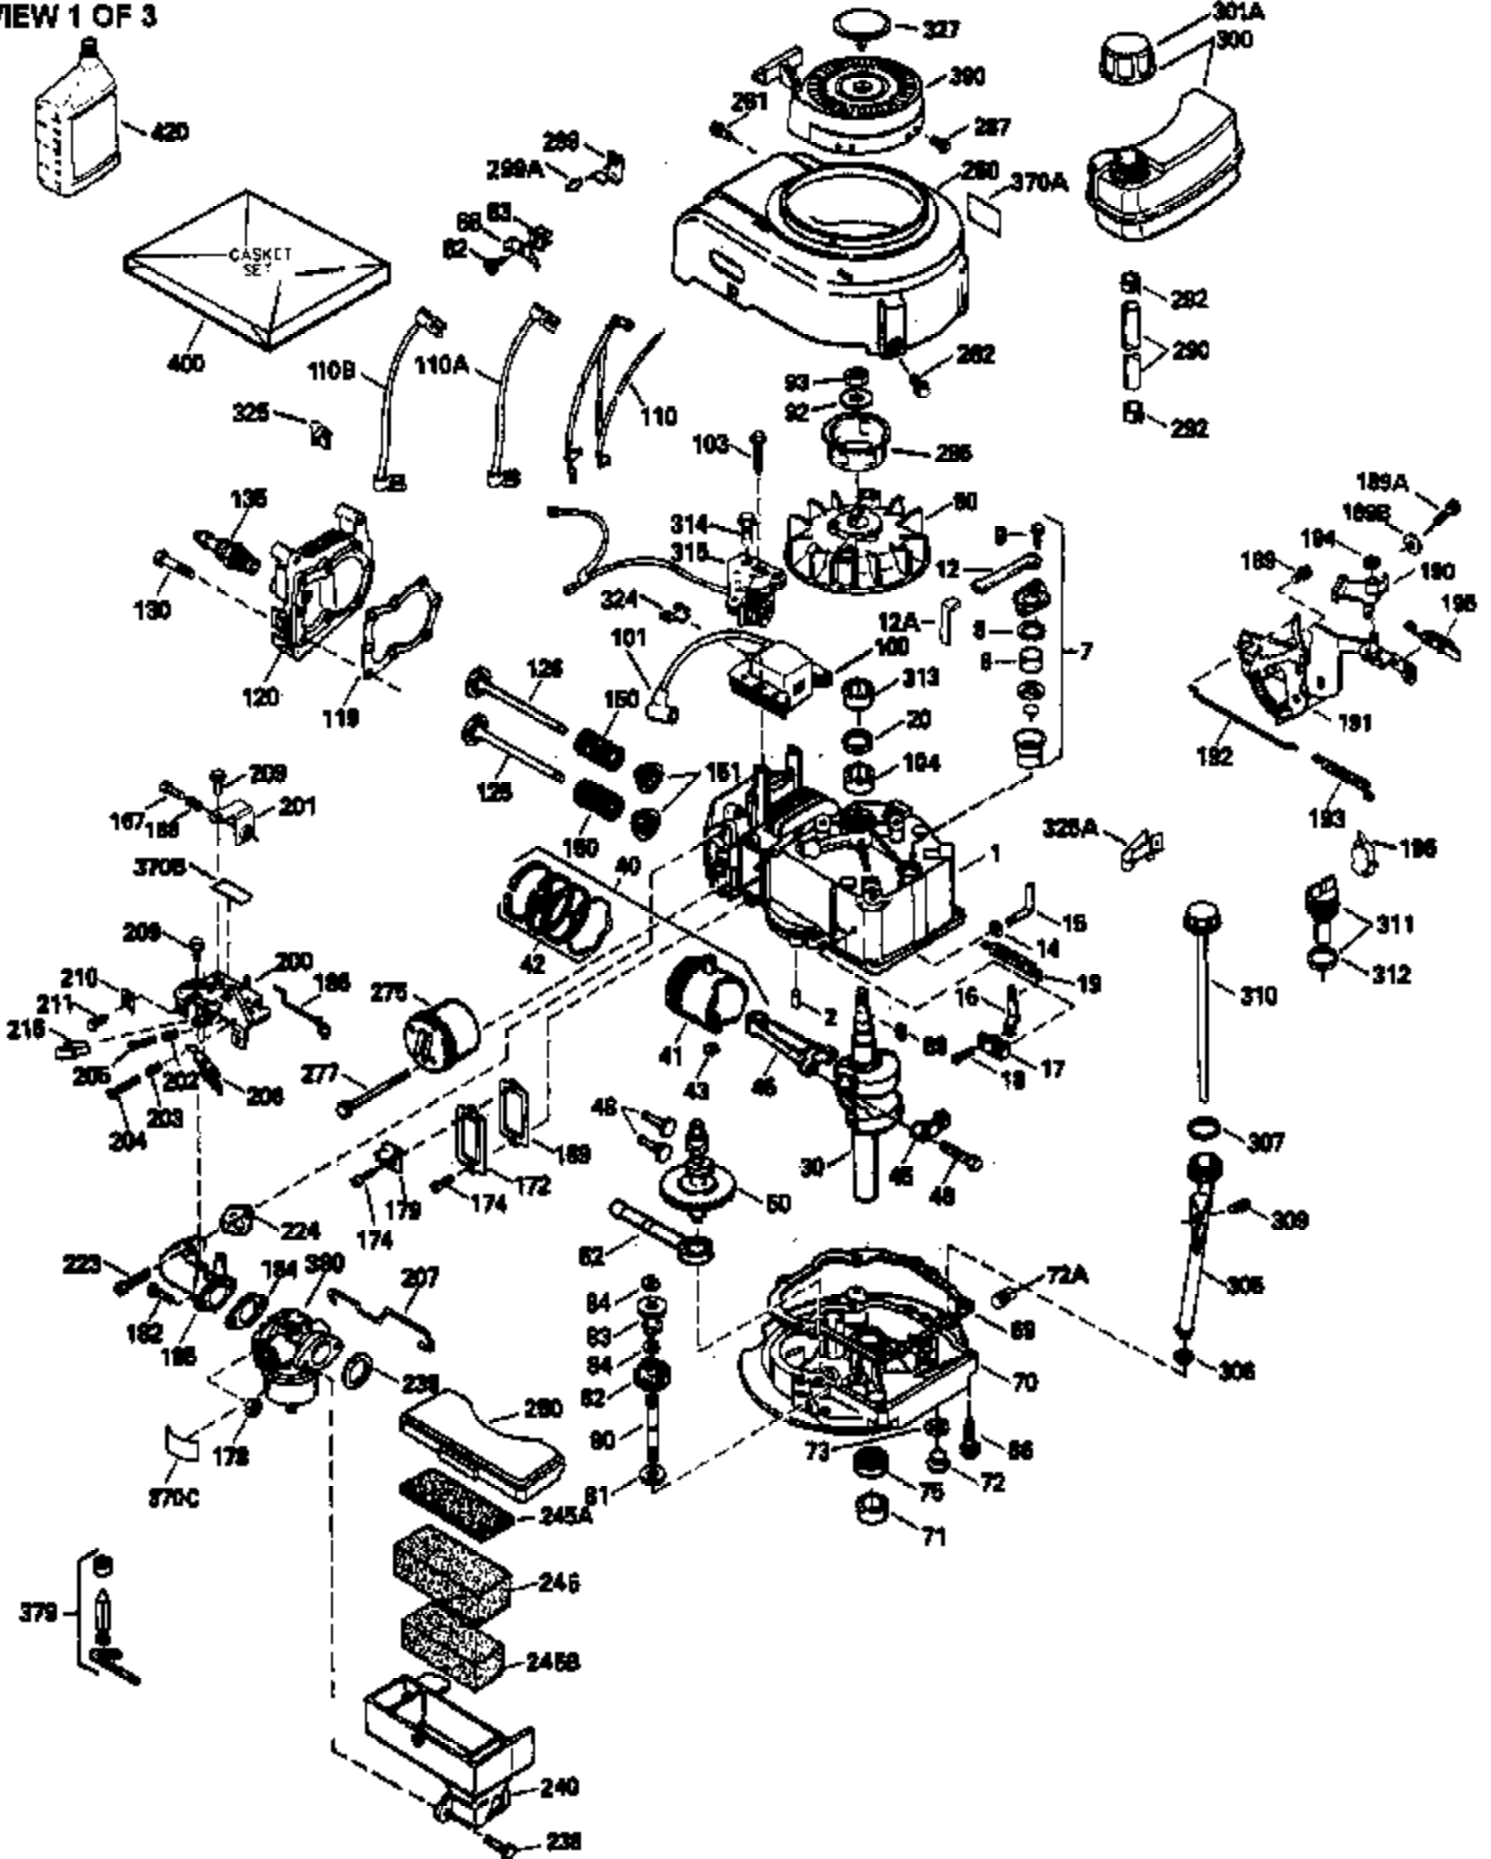

## Engine Parts List #1

Ref #	Part Number	Qty	Description
1	35513	1	Cylinder (Incl. 2 & 20)
2	26727	2	Dowel Pin
6	33734	1	Breather Element
7	34214A	1	Breather Ass'y. (Incl. 6, 8 & 9)
8	33735	1	* Breather Gasket
9	30200	2	Screw, 10-24 x 9/16"
12	35496	1	Breather Tube
14	28277	1	Washer
15	31513	1	Governor Rod
16	31383A	1	Governor Lever
17	31335	1	Governor Lever Clamp
18	650548	1	Screw, 8-32 x 5/16"
19	35998	1	Extension Spring
20	32600	1	Oil Seal
30	34490B	1	Crankshaft
40	35544A	1	Piston, Pin & Ring Set (Std.)
40	35545A	1	Piston, Pin & Ring Set (.010" OS)
40	35546	1	Piston, Pin & Ring Set (.020" OS)
41	35541	1	Piston & Pin Ass'y. (Std.) (Incl. 43)
41	35542	1	Piston & Pin Ass'y. (.010" OS) (Incl. 43)
41	35543	1	Piston & Pin Ass'y. (.020" OS) (Incl. 43)
42	35547A	1	Ring Set (Std.)
42	35548A	1	Ring Set (.010" OS)
42	35549	1	Ring Set (.020" OS)
43	20381	2	Piston Pin Retaining Ring
45	32875	1	Connecting Rod Ass'y. (Incl. 46)
46	32610A	2	Connecting Rod Bolt
48	27241	2	Valve Lifter
50	35992	1	Camshaft (MCR)
52	29914	1	Oil Pump Ass'y.
69	35261	1	* Mounting Flange Gasket
70	33521E	1	Mounting Flange (Incl.58, 72 thru 83)
72A	9556	1	Oil Drain Plug
72	36083	1	Oil Drain Plug
75	26208	1	Oil Seal
80	30574A	1	Governor Shaft
81	30590A	1	Washer
82	30591	1	Governor Gear Ass'y. (Incl. 81)
83	30588A	1	Governor Spool
86	650488	5	Screw, 1/4-20 x 1-1/4"
89	611004	1	Flywheel Key
90	611112	1	Flywheel
92	650815	1	Belleville Washer
93	650816	1	Flywheel Nut
100	34443A	1	Solid State Ignition
101	610118	1	Spark Plug Cover
103	650814	2	Screw, Torx T-15, 10-24 x 1"
110	34961	1	Ground Wire
119	36440	1	* Cylinder Head Gasket
120	36476	1	Cylinder Head
125	36472	1	Exhaust Valve (1/32" OS) (Incl. 151)
125	29313C	1	Exhaust Valve (Std.) (Incl. 151)
126	29314B	1	Intake Valve (Std.) (Incl. 151)
126	29315C	1	Intake Valve (1/32" OS) (Incl. 151)
130	6021A	8	Screw, 5/16-18 x 1-1/2"
135	35395	1	Resistor Spark Plug (RJ19LM)
150	35991	2	Valve Spring
151	31673	2	Valve Spring Cap