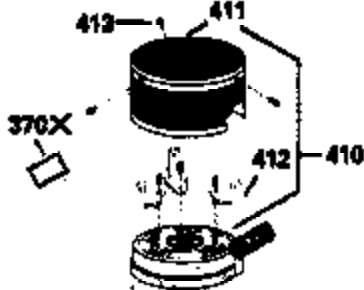

ILLUSTRATION SHOWS TYPICAL PARTS ONLY. ORDER BY PART NUMBER. PARTS NOT LISTED ARE SUPPLIED BY OEM.

VIEW 3 OF 3

Ref #	Part Number	Qty	Description
19	35998	1	Extension Spring
53	31745	1	Tang Washer
54	31787	1	Thrust Washer
55	31748	1	PTO Shaft
56	33401	1	Right Hand Worm Gear
57	31749	1	Retaining Ring
58	31744	1	Oil Seal
59	31747	1	Washer
69	35261	1	* Mounting Flange Gasket
87	650492	1	Screw, 1/4-20 x 2-1/4"
182	6201	2	Screw, 1/4-28 x 7/8"
185	31384A	1	Intake Pipe (Incl. 224)
186	36255	1	Governor Link
223	650451	2	Screw, 1/4-20 x 1"
237	32971	1	Air Cleaner Adapter
238	650709	2	Screw, 10-32 x 7/16"
239	35815	1	Air Cleaner Gasket
245	35500	1	Air Cleaner Filter
245A	35705	1	Air Cleaner Filter
250	35503	1	Air Cleaner Cover
260	35497	1	Blower Housing
276	35994	1	Locking Plate
277	650957	2	Screw, 1/4-20 x 2-31/32"
370C	36260	1	Primer Decal