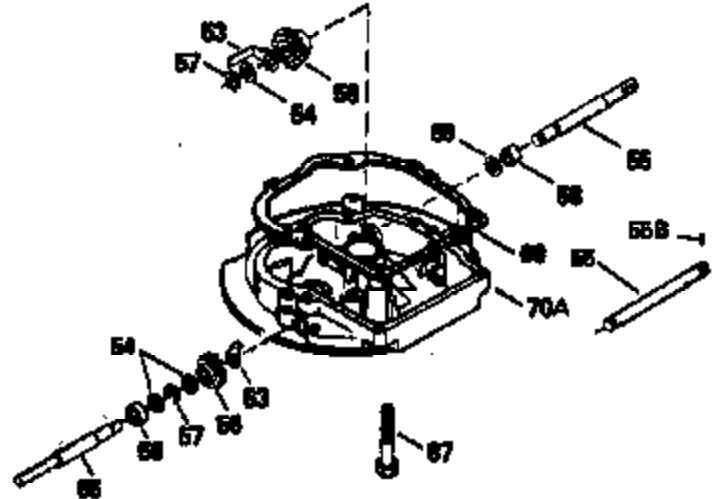

ILLUSTRATION SHOWS TYPICAL PARTS ONLY. ORDER BY PART NUMBER. PARTS NOT LISTED ARE SUPPLIED BY OEM.

VIEW 2 OF 3

Ref #	Part Number	Qty	Description
237	32971	1	Air Cleaner Adapter
238	650709	2	Screw, 10-32 x 7/16"
243	650899	2	Screw, 10-32 x 2-3/32"
245A	35705	1	Air Cleaner Filter
245	35500	1	Air Cleaner Filter
247	35505	2	Air Cleaner Tube Clamp
248	35504	1	Air Cleaner Tube
250	35503	1	Air Cleaner Cover
263	36484	1	Trim Ring
287	650926	2	Screw, 8-32 x 21/64"
299	650900	2	"U" Type Nut, 10-32
301	35355	1	Fuel Cap
347	650898	4	Screw, 10-32 x 27/32"
370C	36260	1	Primer Decal

ILLUSTRATION SHOWS TYPICAL PARTS ONLY. ORDER BY PART NUMBER. PARTS NOT LISTED ARE SUPPLIED BY OEM.

VIEW 3 OF 3

Ref #	Part Number	Qty	Description
19	35998	1	Extension Spring
53	31745	1	Tang Washer
54	31787	1	Thrust Washer
55	31748	1	PTO Shaft
56	33401	1	Right Hand Worm Gear
57	31749	1	Retaining Ring
58	31744	1	Oil Seal
59	31747	1	Washer
69	35261	1	* Mounting Flange Gasket
87	650492	1	Screw, 1/4-20 x 2-1/4"
182	6201	2	Screw, 1/4-28 x 7/8"
185	31384A	1	Intake Pipe (Incl. 224)
186	36255	1	Governor Link
223	650451	2	Screw, 1/4-20 x 1"
237	32971	1	Air Cleaner Adapter
238	650709	2	Screw, 10-32 x 7/16"
239	35815	1	Air Cleaner Gasket
245	35500	1	Air Cleaner Filter
245A	35705	1	Air Cleaner Filter
250	35503	1	Air Cleaner Cover
260	35497	1	Blower Housing
276	35994	1	Locking Plate
277	650957	2	Screw, 1/4-20 x 2-31/32"
370C	36260	1	Primer Decal