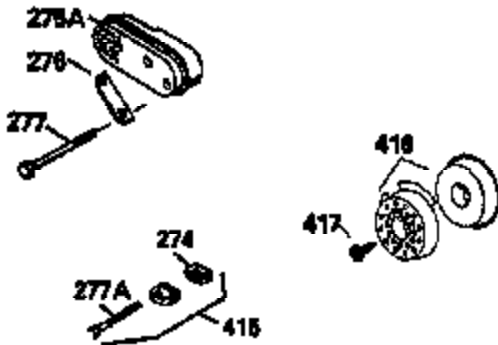

ILLUSTRATION SHOWS TYPICAL PARTS ONLY. ORDER BY PART NUMBER. PARTS NOT LISTED ARE SUPPLIED BY OEM.

VIEW 3 OF 3

Ref #	Part Number	Qty	Description
19	35998	1	Extension Spring
53	31745	1	Tang Washer
54	31787	1	Thrust Washer
55	31748	1	PTO Shaft
56	33401	1	Right Hand Worm Gear
57	31749	1	Retaining Ring
58	31744	1	Oil Seal
59	31747	1	Washer
69	35261	1	* Mounting Flange Gasket
87	650492	1	Screw, 1/4-20 x 2-1/4"
182	6201	2	Screw, 1/4-28 x 7/8"
185	31384A	1	Intake Pipe (Incl. 224)
186	36255	1	Governor Link
223	650451	2	Screw, 1/4-20 x 1"
237	32971	1	Air Cleaner Adapter
238	650709	2	Screw, 10-32 x 7/16"
239	35815	1	Air Cleaner Gasket
245	35500	1	Air Cleaner Filter
245A	35705	1	Air Cleaner Filter
250	35503	1	Air Cleaner Cover
260	35497	1	Blower Housing
276	35994	1	Locking Plate
277	650957	2	Screw, 1/4-20 x 2-31/32"
370C	36260	1	Primer Decal