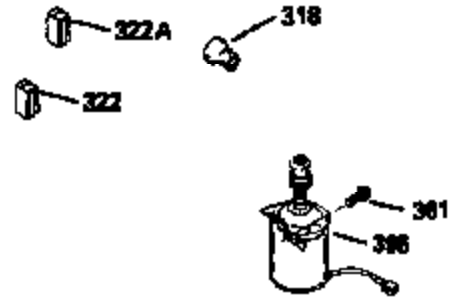

ILLUSTRATION SHOWS TYPICAL PARTS ONLY. ORDER BY PART NUMBER. PARTS NOT LISTED ARE SUPPLIED BY OEM.

VIEW 3 OF 3

Ref #	Part Number	Qty	Description
19	35998	1	Extension Spring
53	31745	1	Tang Washer
54	31787	1	Thrust Washer
55	31748	1	PTO Shaft
56	33401	1	Right Hand Worm Gear
57	31749	1	Retaining Ring
58	31744	1	Oil Seal
59	31747	1	Washer
69	35261	1	* Mounting Flange Gasket
87	650492	1	Screw, 1/4-20 x 2-1/4"
182	6201	2	Screw, 1/4-28 x 7/8"
185	31384A	1	Intake Pipe (Incl. 224)
186	36255	1	Governor Link
223	650451	2	Screw, 1/4-20 x 1"
237	32971	1	Air Cleaner Adapter
238	650709	2	Screw, 10-32 x 7/16"
239	35815	1	Air Cleaner Gasket
245	35500	1	Air Cleaner Filter
245A	35705	1	Air Cleaner Filter
250	35503	1	Air Cleaner Cover
260	35497	1	Blower Housing
276	35994	1	Locking Plate
277	650957	2	Screw, 1/4-20 x 2-31/32"
370C	36260	1	Primer Decal