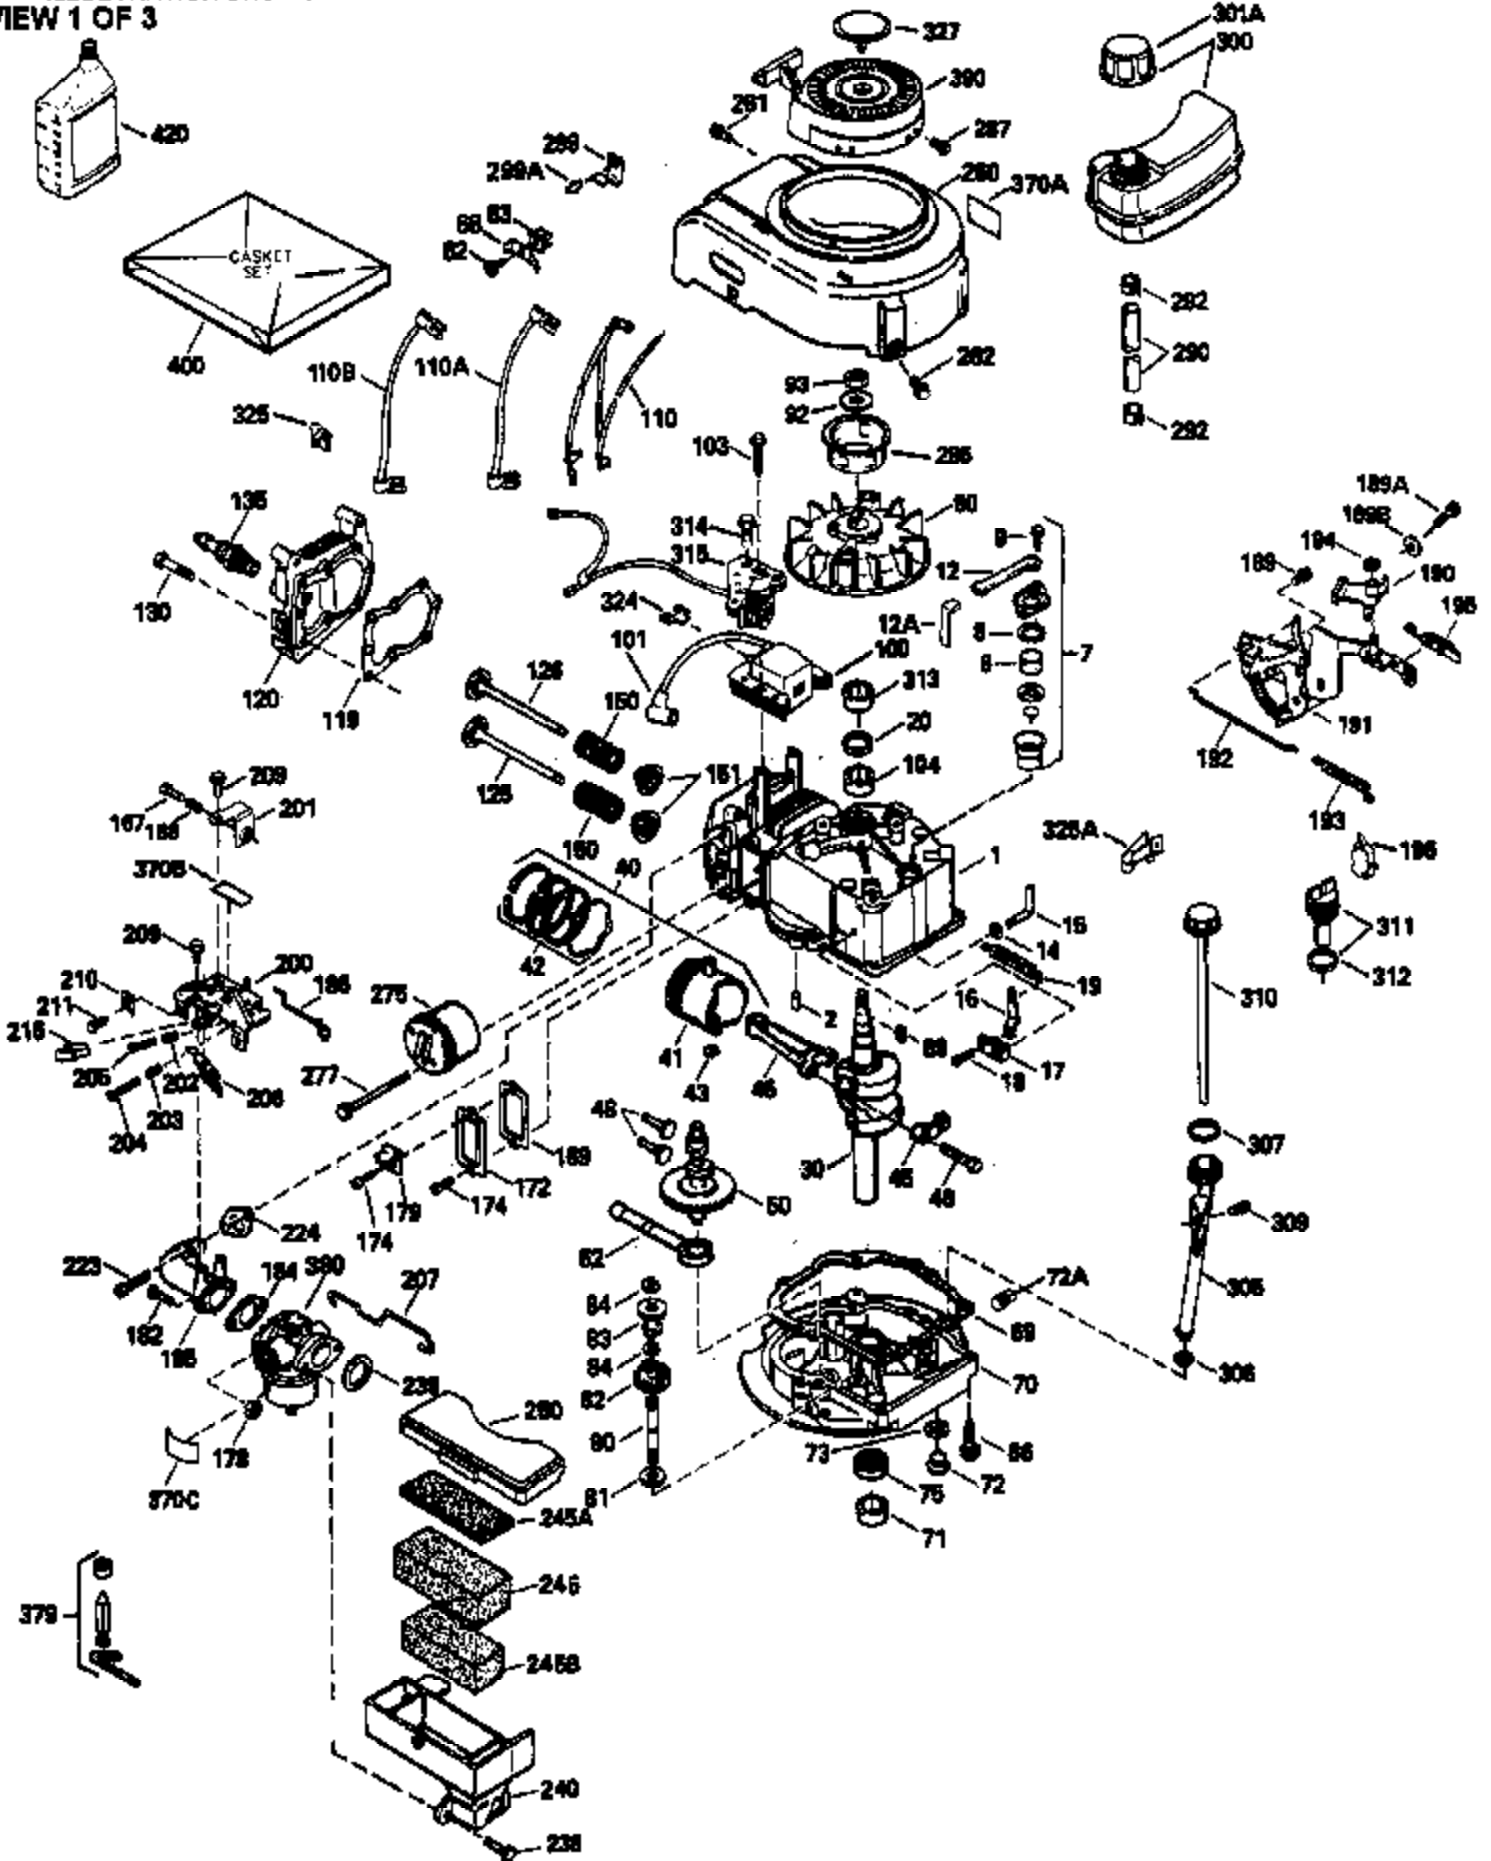

ILLUSTRATION SHOWS TYPICAL PARTS ONLY. ORDER BY PART NUMBER. PARTS NOT LISTED ARE SUPPLIED BY OEM.

VIEW 1 OF 3

Engine Parts List #1

Ref #	Part Number	Qty	Description
1	35010		Cylinder (Incl. 2 & 20) (2-5/8" Bore)
2	26727		Pin, Dowel
6	33734		Element, Breather
7	34214A		Breather Assy. (Incl. 6, 8, 9, 12 & 1 2A)
8	33735		* Gasket, Breather
9	30200		Screw, 10-24 x 9/16"
12	35496		Tube, Breather
14	28277		Washer, Flat
15	30589		Rod, Governor (Incl. 14)
16	31383A		Lever, Governor
17	31335		Clamp, Governor lever
18	650548		Screw, 8-32 x 5/16"
19	31361		Spring, Extension
20	32600		Seal, Oil
30	34570A		Crankshaft
40	35544		Piston, Pin & Ring Set (Std.) (2-5/8" Bore)
40	35545		Piston, Pin & Ring Set (.010" OS)
40	35546		Piston, Pin & Ring Set (.020" OS)
41	35541		Piston & Pin Ass'y. (Incl. 43)(Std.)(2-5/8")
41	35542		Piston & Pin Ass'y. (Incl. 43) (.010" OS)
41	35543		Piston & Pin Ass'y. (Incl. 43) (.020" OS)
42	35547		Ring Set (Std.) (2-5/8" Bore)
42	35548		Ring Set (.010" OS)
42	35549		Ring Set (.020" OS)
43	20381		Ring, Piston pin retaining
45	32875		Rod Assy., Connecting (Incl. 46)
46	32610A		Bolt, Connecting rod
48	27241		Lifter, Valve
50	33553		Camshaft (MCR)
52	29914		Oil Pump Assy.
69	35261		* Gasket, Mounting flange
70	34311C		Flange Ass'y. (Incl. 72, 72A, 73, 75 & 80)
72	30572		Plug, Oil drain (Incl. 73)
73	28833		* Drain Plug Gasket (Not req. W/plastic plug)
75	27897		Seal, Oil
80	30574		Shaft, Governor
81	30590A		Washer, Flat
82	30591		Gear Assy., Governor (Incl. 81)
83	30588A		Spool, Governor
84	29193		Ring, Retaining
86	650488		Screw, 1/4-20 x 1-1/4"
89	611004		Flywheel Key
90	611112		Flywheel
92	650815		Washer, Belleville
93	650816		Nut, Flywheel
100	34443A		Solid State Ignition
103	650814		Screw, Torx T-15, 10-24 x 1"
110	34961		Ground Wire
119	33015A		* Gasket, Head
120	34342		Head, Cylinder
125	29314B		Intake Valve (Std.) (Incl. 151) (Conventional Ports)
125	29315C		Intake Valve (1/32" OS) (Incl. 151) (Conventional Ports)
126	29313C		Exhaust Valve (Std.) (Incl. 151) (Conventional Ports)
126	29315C		Exhaust Valve (1/32" OS) (Incl. 151) (Conventional Ports)
130	6021A		Screw, 5/16-18 x 1-1/2"
135	35395		Resistor Spark Plug (RJ19LM)
150	31672		Spring, Valve
151	31673		Cap, Lower valve spring