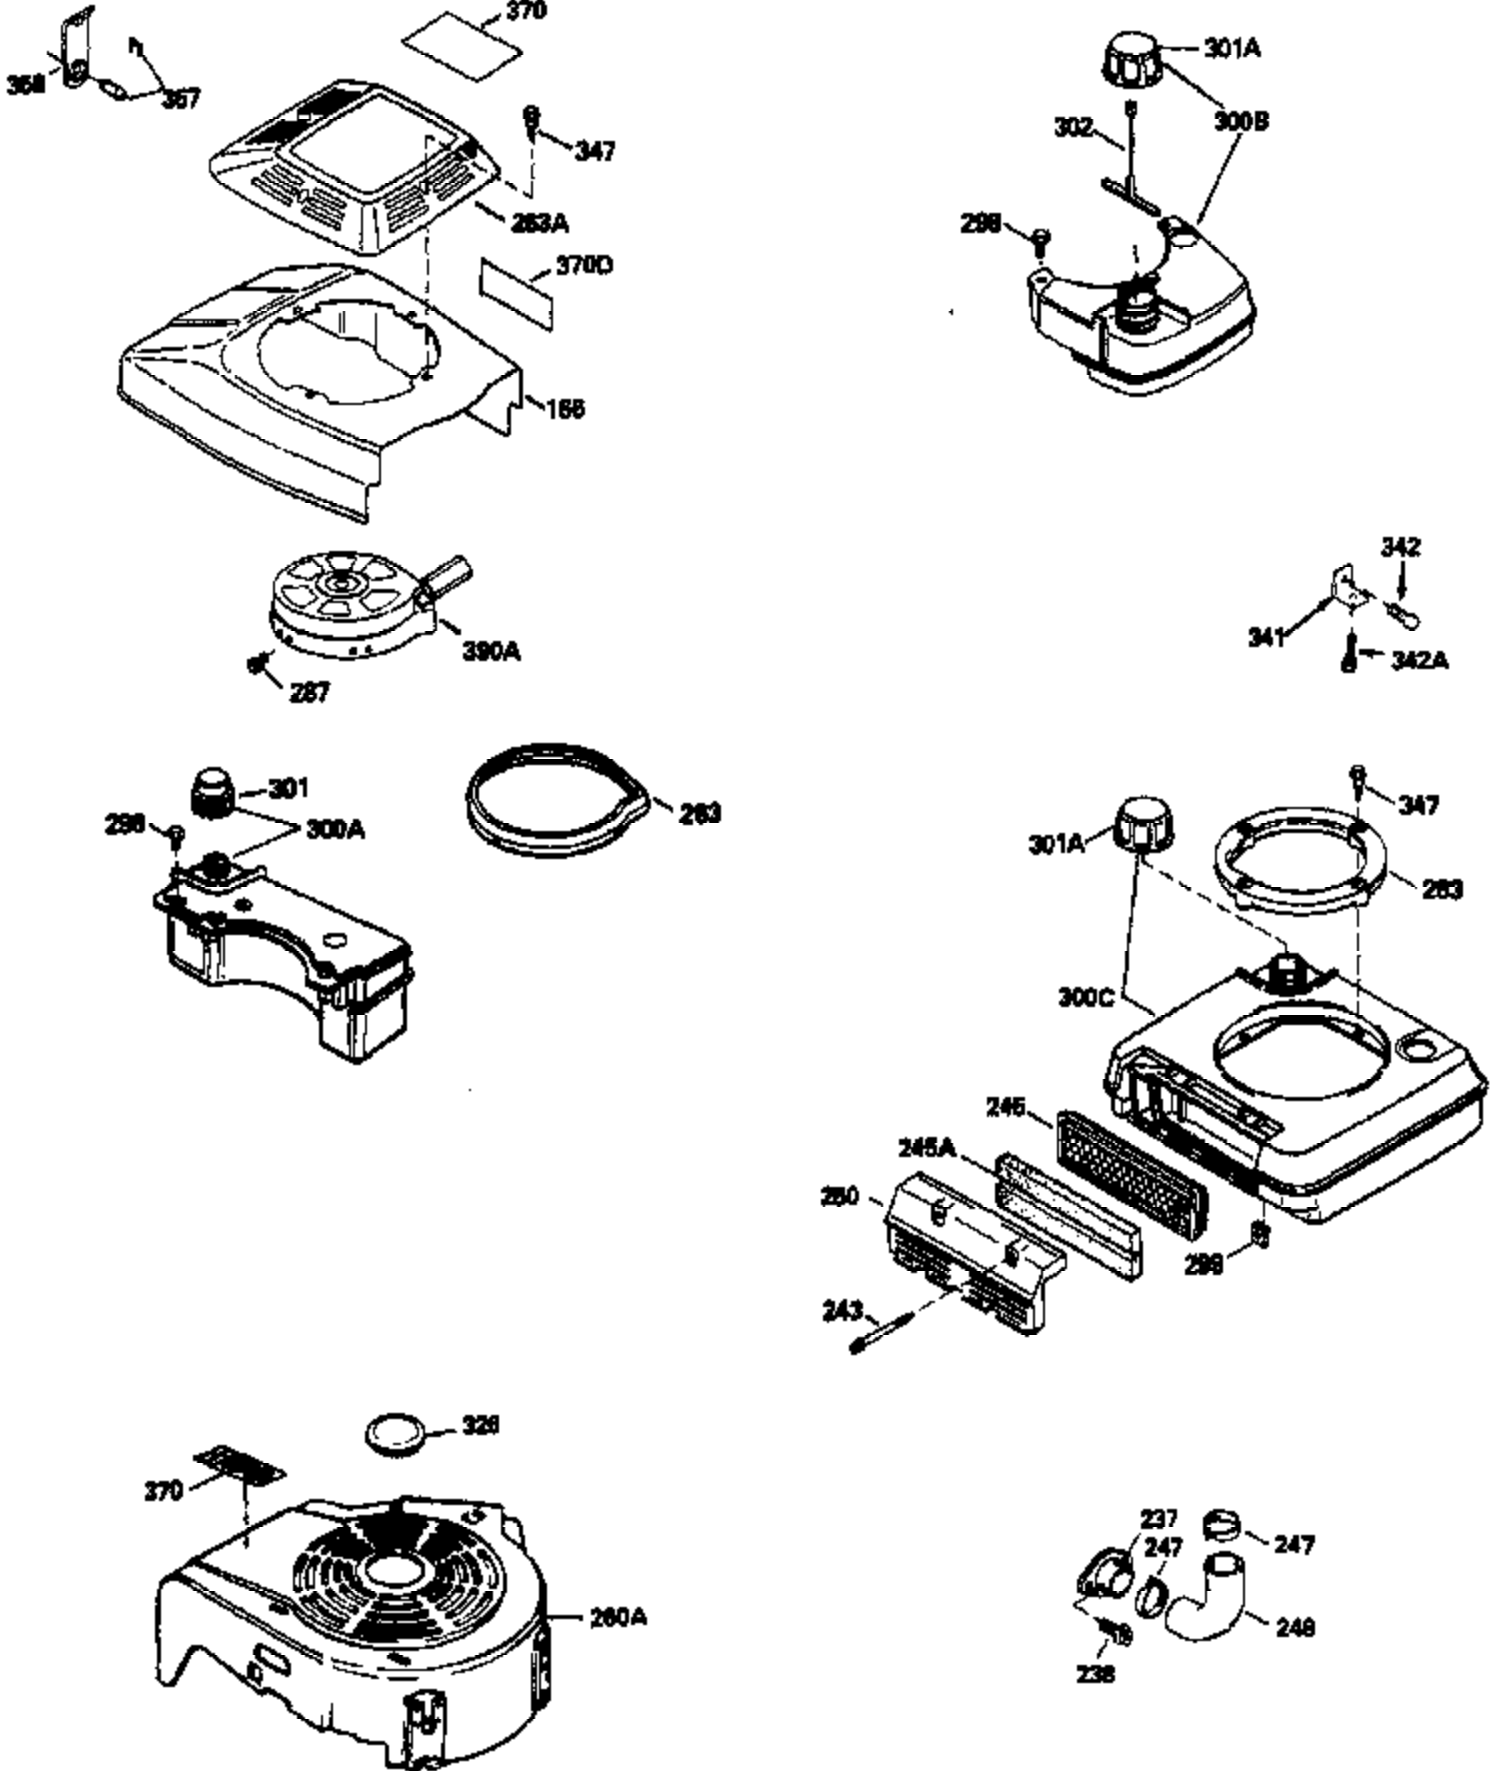

ILLUSTRATION SHOWS TYPICAL PARTS ONLY. ORDER BY PART NUMBER. PARTS NOT LISTED ARE SUPPLIED BY OEM.

VIEW 2 OF 3

Ref #	Part Number	Qty	Description
243A	650899		Screw, 10-32 x 2-3/32"
246D	35435		Filter, Pre-Air (Optional)
247	35505		Clamp, Air cleaner tube
248	35504		Tube, Air cleaner
250B	35503		Cover, Air cleaner
263	35502		Ring, Shroud
287	650884		Screw, 8-32 x 1/2"
299	650900		Clip, "U" type nut, 10-32
300C	35501A		Shroud & Tank Ass'y. (Incl. 299 & 301 A)
301A	35355		Fuel Cap (Use as required)
347	650898		Screw, 10-32 x 27/32"
370G	34387		Decal, Instruction (Optional)