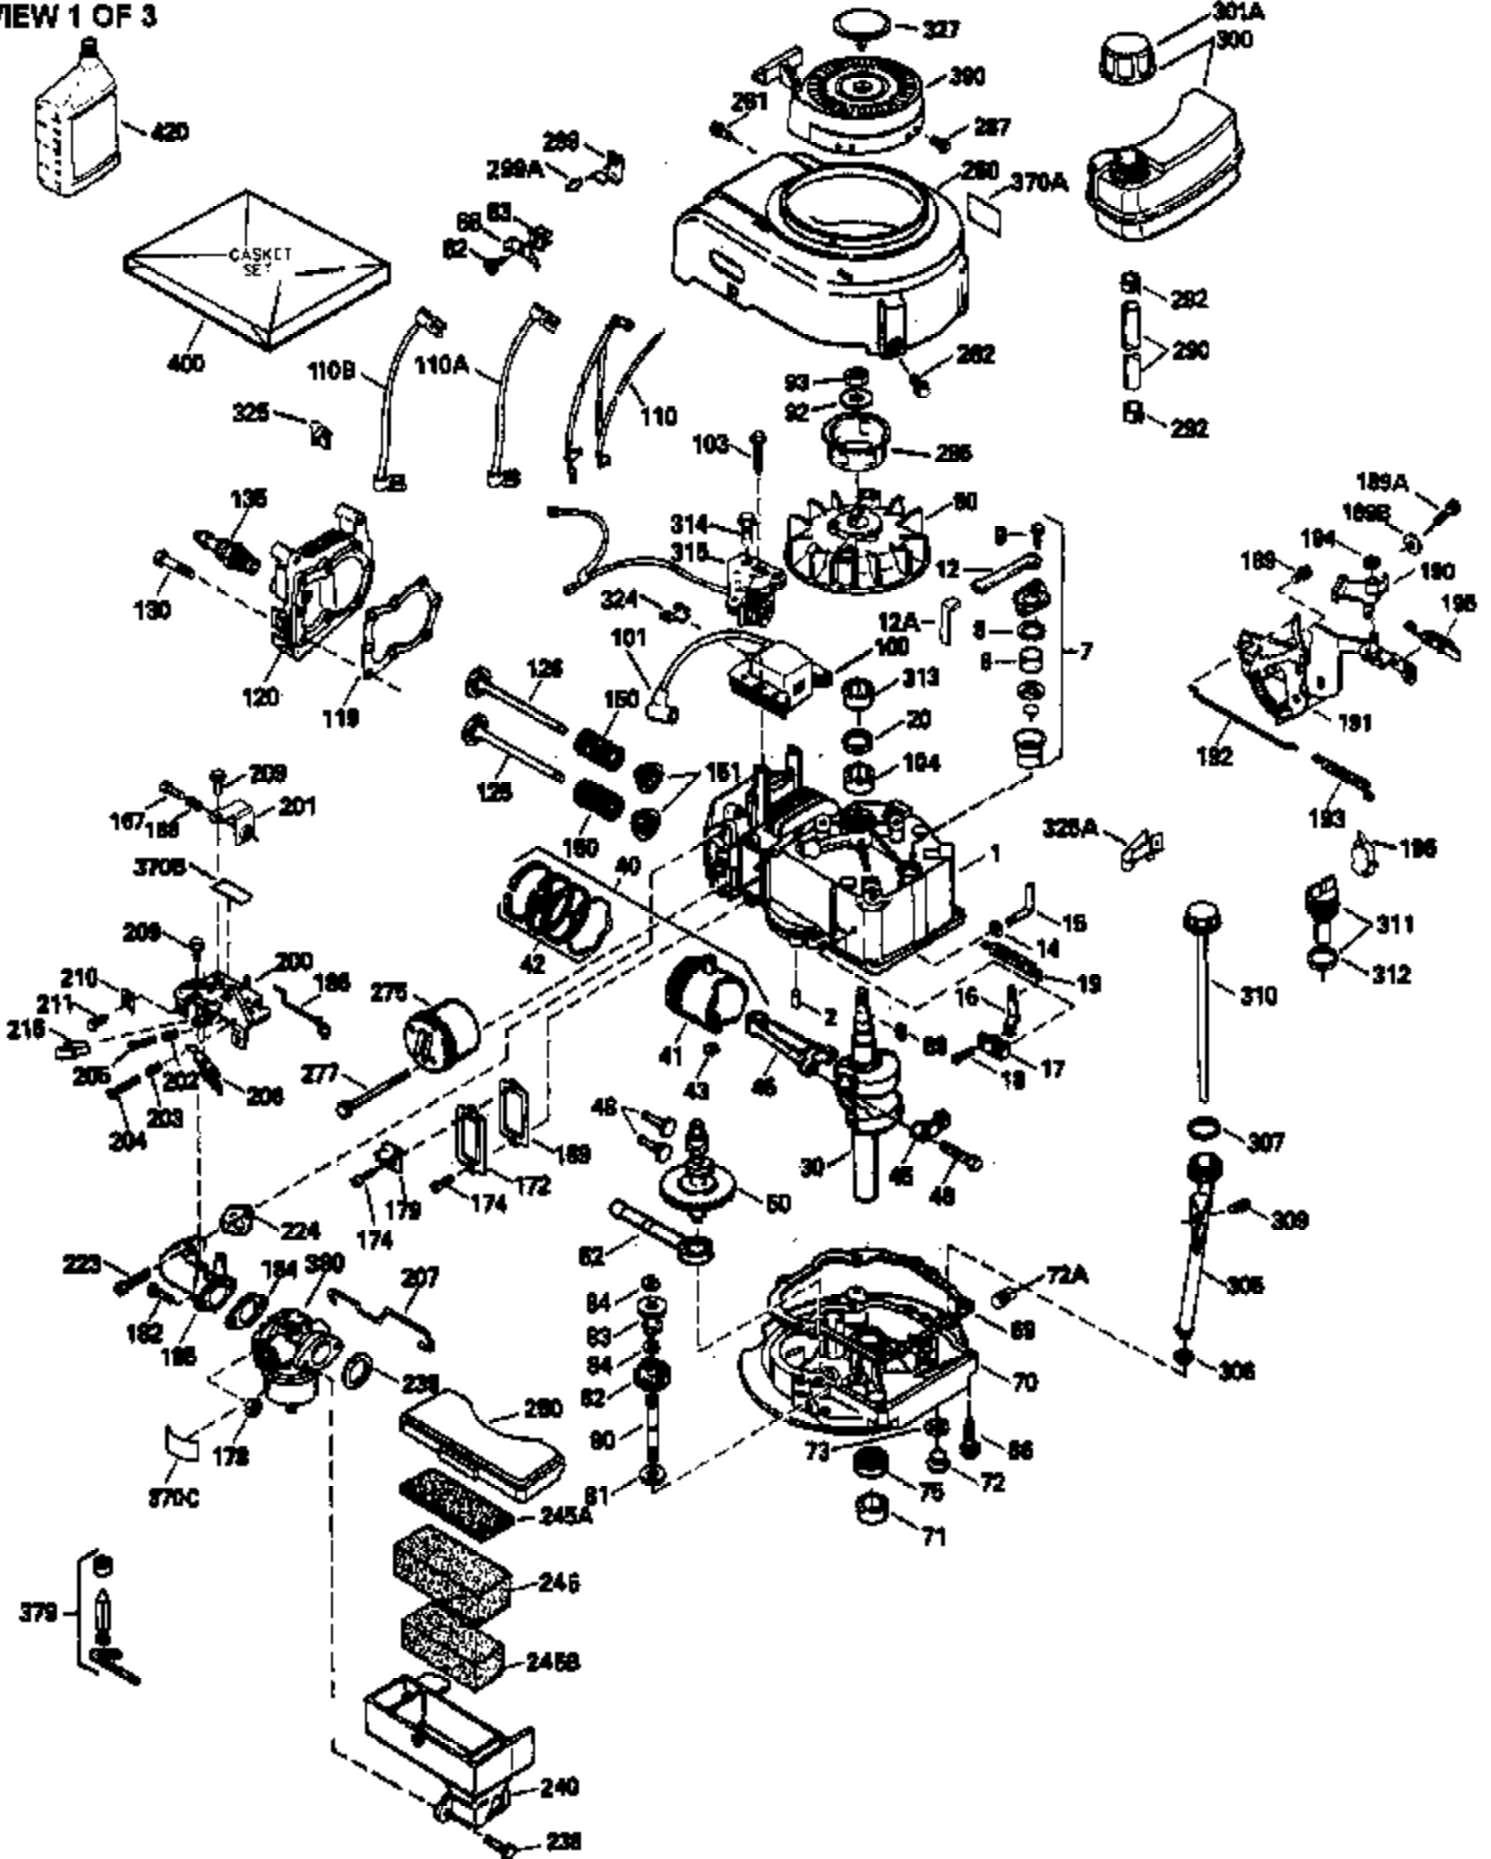

## Engine Parts List #1

Ref #	Part Number	Qty	Description
1	35010	1	Cylinder (Incl. 2 & 20)
2	26727	2	Dowel Pin
6	33734	1	Breather Element
7	34214A	1	Breather Ass'y. (Incl. 6, 8 & 9)
8	33735	1	* Breather Gasket
9	30200	2	Screw, 10-24 x 9/16"
12	35496	1	Breather Tube
14	28277	1	Washer
15	30589	1	Governor Rod (Incl. 14)
16	31383A	1	Governor Lever
17	31335	1	Governor Lever Clamp
18	650548	1	Screw, 8-32 x 5/16"
19	31361	1	Extension Spring
20	32600	1	Oil Seal
30	35612	1	Crankshaft
40	35544A	1	Piston, Pin & Ring Set (Std.)
40	35545A	1	Piston, Pin & Ring Set (.010" OS)
40	35546	1	Piston, Pin & Ring Set (.020" OS)
41	35541	1	Piston & Pin Ass'y. (Std.) (Incl. 43)
41	35542	1	Piston & Pin Ass'y. (.010" OS) (Incl. 43)
41	35543	1	Piston & Pin Ass'y. (.020" OS) (Incl. 43)
42	35547A	1	Ring Set (Std.)
42	35548A	1	Ring Set (.010" OS)
42	35549	1	Ring Set (.020" OS)
43	20381	2	Piston Pin Retaining Ring
45	32875	1	Connecting Rod Ass'y. (Incl. 46)
46	32610A	2	Connecting Rod Bolt
48	27241	2	Valve Lifter
50	35992	1	Camshaft (MCR)
52	29914	1	Oil Pump Ass'y.
69	35261	1	* Mounting Flange Gasket
70	34311C	1	Mounting Flange (Incl. 72, 75 & 80)
72	30572	1	Oil Drain Plug
75	27897	1	Oil Seal
80	30574	1	Governor Shaft
81	30590A	1	Washer
82	30591	1	Governor Gear Ass'y. (Incl. 81)
83	30588A	1	Governor Spool
84	29193	2	Retaining Ring
86	650488	6	Screw, 1/4-20 x 1-1/4"
89	611004	1	Flywheel Key
90	611112	1	Flywheel
92	650815	1	Belleville Washer
93	650816	1	Flywheel Nut
100	34443A	1	Solid State Ignition
101	610118	1	Spark Plug Cover
103	650814	2	Screw, Torx T-15, 10-24 x 1"
110	34961	1	Ground Wire
119	33015A	1	* Cylinder Head Gasket
120	34342	1	Cylinder Head
125	29313C	1	Exhaust Valve (Std.) (Incl. 151)
125	29315C	1	Exhaust Valve (1/32" OS) (Incl. 151)
126	29314B	1	Intake Valve (Std.) (Incl. 151)
126	29315C	1	Intake Valve (1/32" OS) (Incl. 151)
130	6021A	8	Screw, 5/16-18 x 1-1/2"
135	35395	1	Resistor Spark Plug (RJ19LM)
150	35991	2	Valve Spring
151	31673	2	Valve Spring Cap