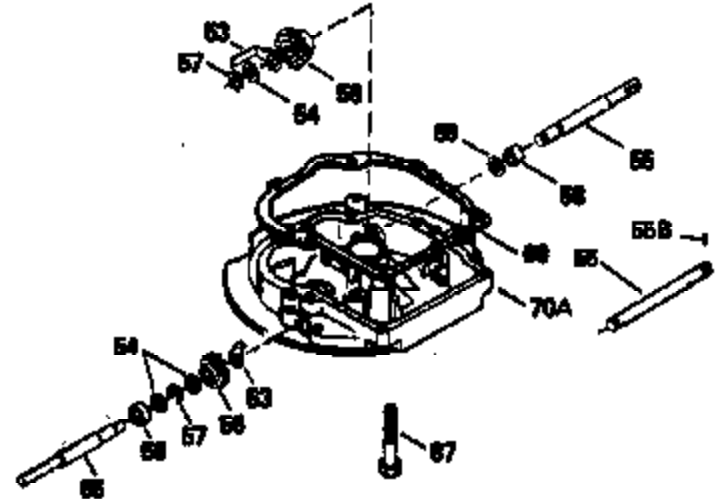

ILLUSTRATION SHOWS TYPICAL PARTS ONLY. ORDER BY PART NUMBER. PARTS NOT LISTED ARE SUPPLIED BY OEM.

VIEW 2 OF 3

Ref #	Part Number	Qty	Description
243	650899	2	Screw, 10-32 x 2-3/32"
245	35500	1	Air Cleaner Filter
247	35505	2	Air Cleaner Tube Clamp
248	35504	1	Air Cleaner Tube
250	35503	1	Air Cleaner Cover
263	35502	1	Trim Ring
287	650884	2	Screw, 8-32 x 1/2"
299	650900	2	"U" Type Nut, 10-32
301	35355	1	Fuel Cap
347	650898	4	Screw, 10-32 x 27/32"
370	34144	1	Primer Decal

ILLUSTRATION SHOWS TYPICAL PARTS ONLY. ORDER BY PART NUMBER. PARTS NOT LISTED ARE SUPPLIED BY OEM.

VIEW 3 OF 3

Ref #	Part Number	Qty	Description
19	31361	1	Extension Spring
69	35261	1	* Mounting Flange Gasket
182	6201	2	Screw, 1/4-28 x 7/8"
185	31384A	1	Intake Pipe (Incl. 224)
186	34337	1	Governor Link
223	650451	2	Screw, 1/4-20 x 1"
245	35500	1	Air Cleaner Filter
250	35503	1	Air Cleaner Cover
260	35497	1	Blower Housing
276	35994	1	Locking Plate
277	650957	2	Screw, 1/4-20 x 2-31/32"