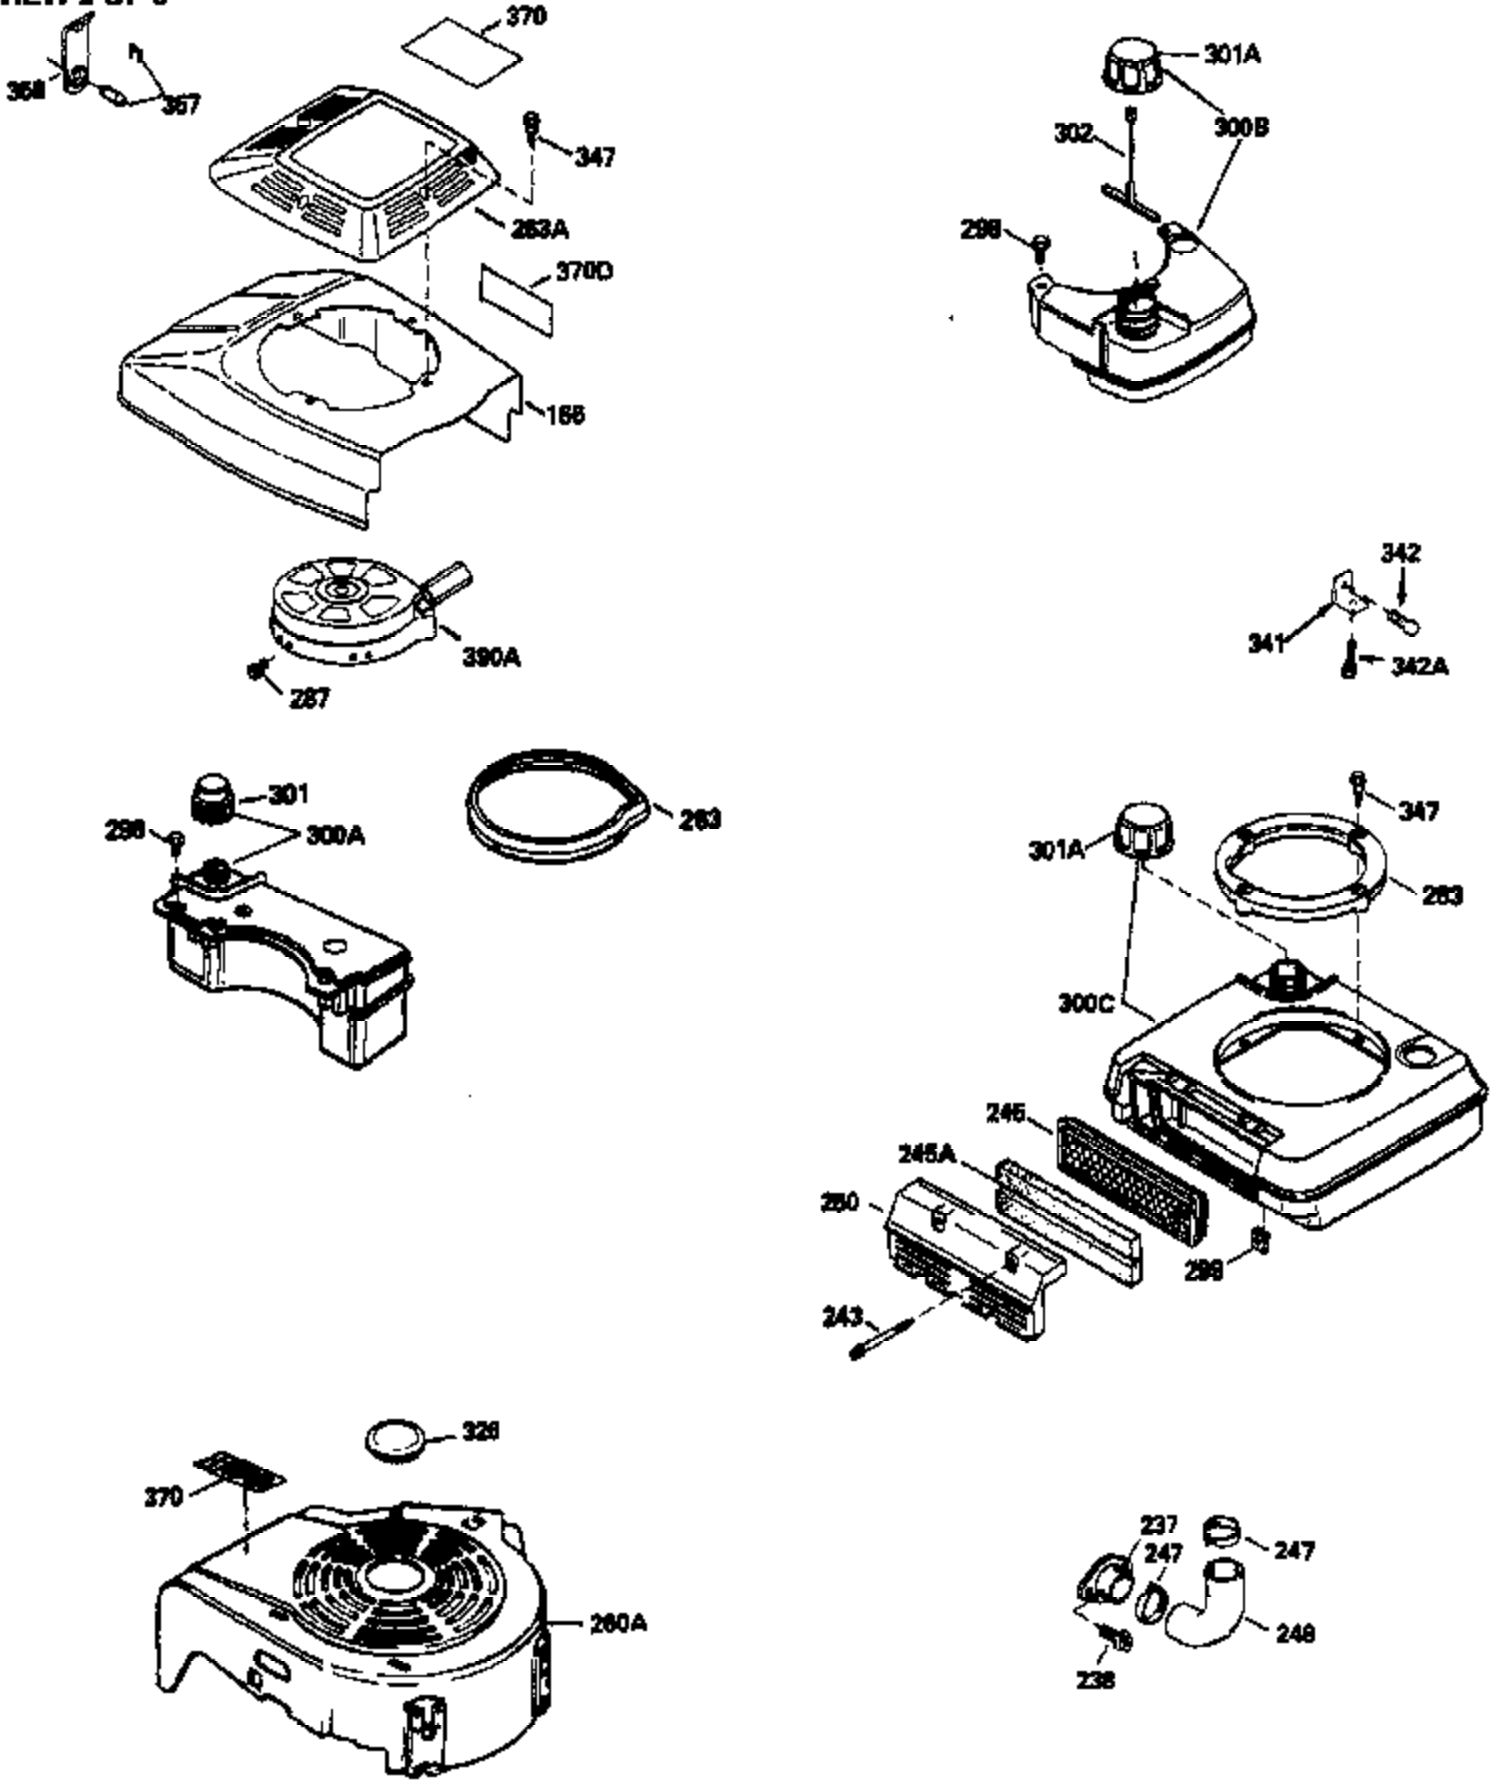

ILLUSTRATION SHOWS TYPICAL PARTS ONLY. ORDER BY PART NUMBER. PARTS NOT LISTED ARE SUPPLIED BY OEM.

VIEW 2 OF 3

Ref #	Part Number	Qty	Description
243	650899	2	Screw, 10-32 x 2-3/32"
245	35500	1	Air Cleaner Filter
247	35505	2	Air Cleaner Tube Clamp
248	35504	1	Air Cleaner Tube
250	35503	1	Air Cleaner Cover
263	35502	1	Trim Ring
287	650884	2	Screw, 8-32 x 1/2"
299	650900	2	"U" Type Nut, 10-32
301	35355	1	Fuel Cap
347	650898	4	Screw, 10-32 x 27/32"