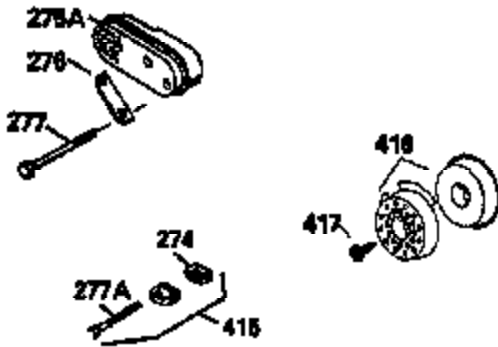

ILLUSTRATION SHOWS TYPICAL PARTS ONLY. ORDER BY PART NUMBER. PARTS NOT LISTED ARE SUPPLIED BY OEM.

VIEW 2 OF 3

Ref #	Part Number	Qty	Description
243	650899	2	Screw, 10-32 x 2-3/32"
245	35500	1	Air Cleaner Filter
247	35505	2	Air Cleaner Tube Clamp
248	35504	1	Air Cleaner Tube
250	35503	1	Air Cleaner Cover
263	35502	1	Trim Ring
287	650884	2	Screw, 8-32 x 1/2"
299	650900	2	"U" Type Nut, 10-32
301	35355	1	Fuel Cap
347	650898	4	Screw, 10-32 x 27/32"

ILLUSTRATION SHOWS TYPICAL PARTS ONLY. ORDER BY PART NUMBER. PARTS NOT LISTED ARE SUPPLIED BY OEM.

VIEW 3 OF 3

Ref #	Part Number	Qty	Description
19	31361	1	Extension Spring
69	35261	1	* Mounting Flange Gasket
182	6201	2	Screw, 1/4-28 x 7/8"
185	31384A	1	Intake Pipe (Incl. 224)
186	34337	1	Governor Link
223	650451	2	Screw, 1/4-20 x 1"
245	35500	1	Air Cleaner Filter
250	35503	1	Air Cleaner Cover
260	35497	1	Blower Housing
276	33753	1	Locking Plate
277	650795	2	Screw, 1/4-20 x 2-1/4"