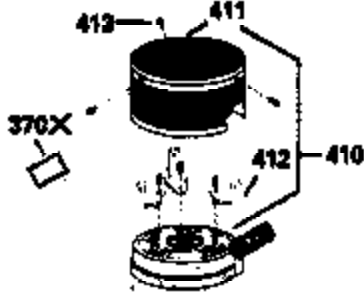

ILLUSTRATION SHOWS TYPICAL PARTS ONLY. ORDER BY PART NUMBER. PARTS NOT LISTED ARE SUPPLIED BY OEM.

VIEW 2 OF 3

Ref #	Part Number	Qty	Description
243	650899	2	Screw, 10-32 x 2-3/32"
245	35500	1	Air Cleaner Filter
247	35505	2	Air Cleaner Tube Clamp
248	35504	1	Air Cleaner Tube
250	35503	1	Air Cleaner Cover
263	35502	1	Trim Ring
287	650884	2	Screw, 8-32 x 1/2"
299	650900	2	"U" Type Nut, 10-32
301	35355	1	Fuel Cap
347	650898	4	Screw, 10-32 x 27/32"

ILLUSTRATION SHOWS TYPICAL PARTS ONLY. ORDER BY PART NUMBER. PARTS NOT LISTED ARE SUPPLIED BY OEM.

VIEW 3 OF 3

Ref #	Part Number	Qty	Description
19	31361	1	Extension Spring
69	35261	1	* Mounting Flange Gasket
182	6201	2	Screw, 1/4-28 x 7/8"
185	31384A	1	Intake Pipe (Incl. 224)
186	34337	1	Governor Link
223	650451	2	Screw, 1/4-20 x 1"
245	35500	1	Air Cleaner Filter
250	35503	1	Air Cleaner Cover
260	35497	1	Blower Housing
276	33753	1	Locking Plate
277	650795	2	Screw, 1/4-20 x 2-1/4"