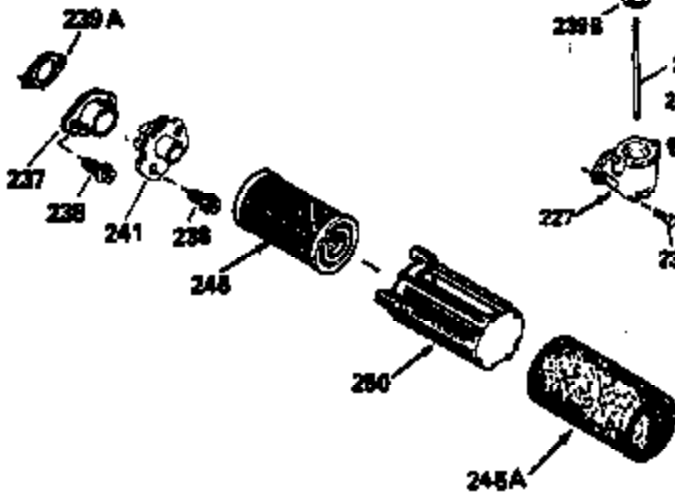

ILLUSTRATION SHOWS TYPICAL PARTS ONLY. ORDER BY PART NUMBER. PARTS NOT LISTED ARE SUPPLIED BY OEM.

VIEW 2 OF 3

Ref #	Part Number	Qty	Description
243	650899	2	Screw, 10-32 x 2-3/32"
245	35500	1	Air Cleaner Filter
247	35505	2	Air Cleaner Tube Clamp
248	35504	1	Air Cleaner Tube
250	35503	1	Air Cleaner Cover
263	35502	1	Trim Ring
287	650884	2	Screw, 8-32 x 1/2"
299	650900	2	"U" Type Nut, 10-32
301	35355	1	Fuel Cap
347	650898	4	Screw, 10-32 x 27/32"

ILLUSTRATION SHOWS TYPICAL PARTS ONLY. ORDER BY PART NUMBER. PARTS NOT LISTED ARE SUPPLIED BY OEM.

VIEW 3 OF 3

Ref #	Part Number	Qty	Description
19	31361	1	Extension Spring
69	35261	1	* Mounting Flange Gasket
182	6201	2	Screw, 1/4-28 x 7/8"
185	31384A	1	Intake Pipe (Incl. 224)
186	34337	1	Governor Link
223	650451	2	Screw, 1/4-20 x 1"
245	35500	1	Air Cleaner Filter
250	35503	1	Air Cleaner Cover
260	35497	1	Blower Housing
276	33753	1	Locking Plate
277	650795	2	Screw, 1/4-20 x 2-1/4"