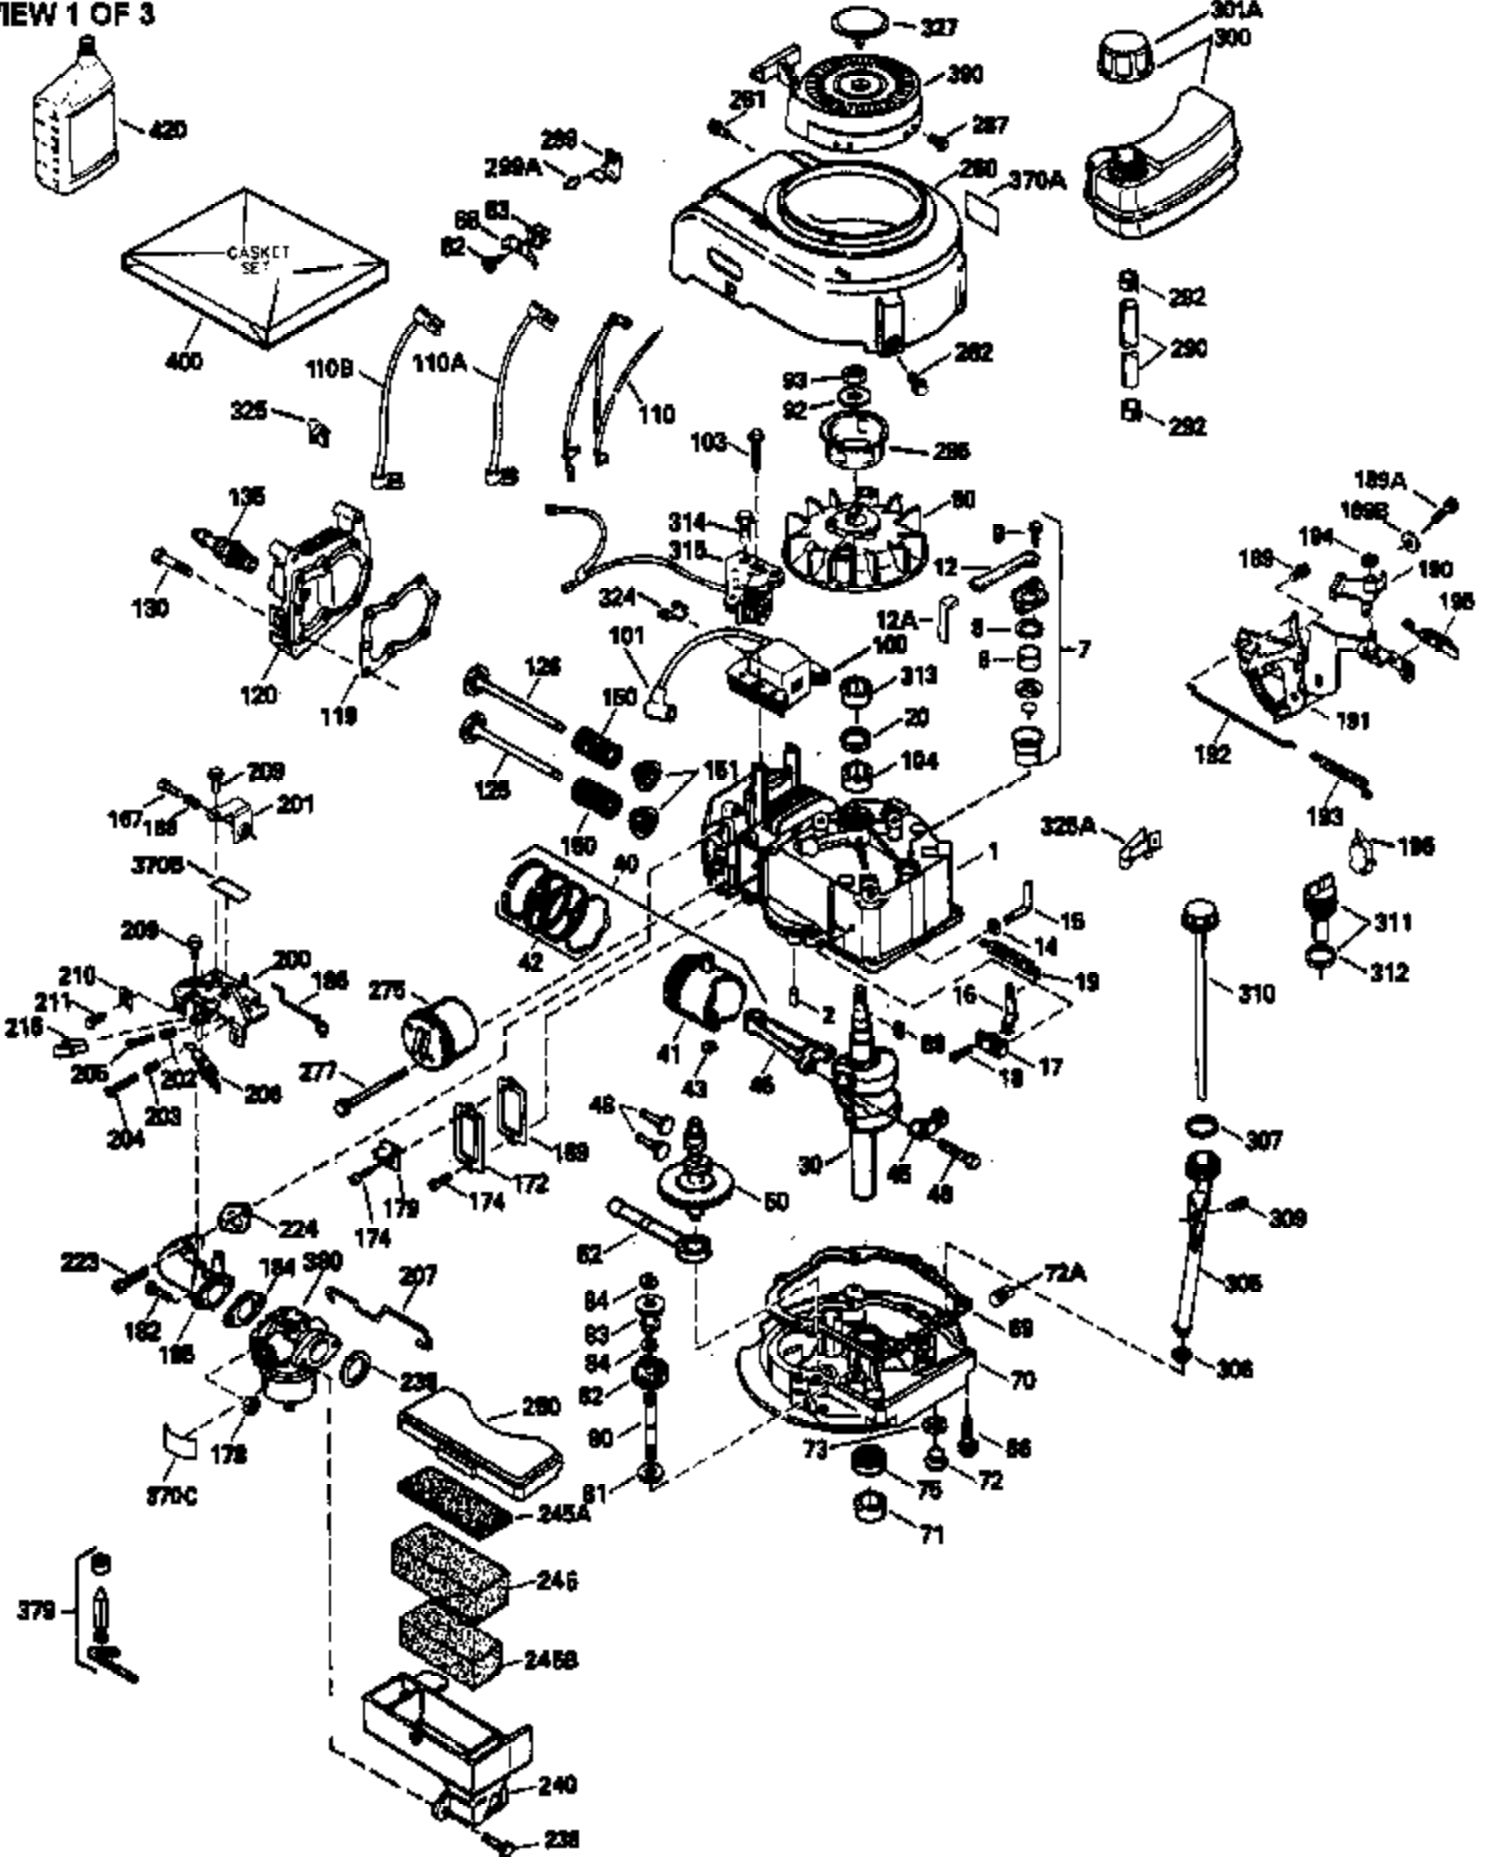

ILLUSTRATION SHOWS TYPICAL PARTS ONLY. ORDER BY PART NUMBER. PARTS NOT LISTED ARE SUPPLIED BY OEM.
VIEW 1 OF 3

Engine Parts List #1

Ref #	Part Number	Qty	Description
1	35010	1	Cylinder (Incl. 2 & 20)
2	26727	2	Dowel Pin
6	33734	1	Breather Element
7	34214A	1	Breather Ass'y. (Incl. 6, 8 & 9)
8	33735	1	* Breather Gasket
9	30200	2	Screw, 10-24 x 9/16"
12	35496	1	Breather Tube
14	28277	1	Washer
15	30589	1	Governor Rod (Incl. 14)
16	31383A	1	Governor Lever
17	31335	1	Governor Lever Clamp
18	650548	1	Screw, 8-32 x 5/16"
19	31361	1	Extension Spring
20	32600	1	Oil Seal
30	35612	1	Crankshaft
40	35544	1	Piston, Pin & Ring Set (Std.)
40	35545	1	Piston, Pin & Ring Set (.010" OS)
40	35546	1	Piston, Pin & Ring Set (.020" OS)
41	35541	1	Piston & Pin Ass'y. (Std.) (Incl. 43)
41	35542	1	Piston & Pin Ass'y. (.010" OS) (Incl. 43)
41	35543	1	Piston & Pin Ass'y. (.020" OS) (Incl. 43)
42	35547	1	Ring Set (Std.)
42	35548	1	Ring Set (.010" OS)
42	35549	1	Ring Set (.020" OS)
43	20381	2	Piston Pin Retaining Ring
45	32875	1	Connecting Rod Ass'y. (Incl. 46)
46	32610A	2	Connecting Rod Bolt
48	27241	2	Valve Lifter
50	33553	1	Camshaft (MCR)
52	29914	1	Oil Pump Ass'y.
69	35261	1	* Mounting Flange Gasket
70	34311C	1	Mounting Flange (Incl. 72, 75 & 80)
72	30572	1	Oil Drain Plug
75	27897	1	Oil Seal
80	30574	1	Governor Shaft
81	30590A	1	Washer
82	30591	1	Governor Gear Ass'y. (Incl. 81)
83	30588A	1	Governor Spool
84	29193	2	Retaining Ring
86	650488	6	Screw, 1/4-20 x 1-1/4"
89	611004	1	Flywheel Key
90	611112	1	Flywheel
92	650815	1	Belleville Washer
93	650816	1	Flywheel Nut
100	34443A	1	Solid State Ignition
101	610118	1	Spark Plug Cover
103	650814	2	Screw, Torx T-15, 10-24 x 1"
110	34961	1	Ground Wire
119	33015A	1	* Cylinder Head Gasket
120	34342	1	Cylinder Head
125	29313C	1	Exhaust Valve (Std.) (Incl. 151)
125	29315C	1	Exhaust Valve (1/32" OS) (Incl. 151)
126	29314B	1	Intake Valve (Std.) (Incl. 151)
126	29315C	1	Intake Valve (1/32" OS) (Incl. 151)
130	6021A	8	Screw, 5/16-18 x 1-1/2"
135	35395	1	Resistor Spark Plug (RJ19LM)
150	31672	2	Valve Spring
151	31673	2	Valve Spring Cap