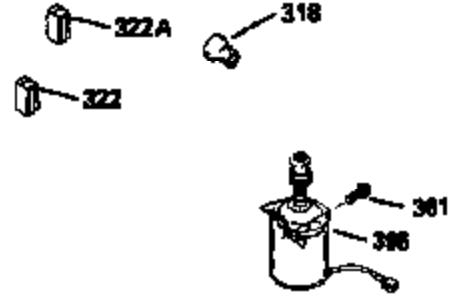

ILLUSTRATION SHOWS TYPICAL PARTS ONLY. ORDER BY PART NUMBER. PARTS NOT LISTED ARE SUPPLIED BY OEM.

VIEW 2 OF 3

Ref #	Part Number	Qty	Description
243	650899	2	Screw, 10-32 x 2-3/32"
245	35500	1	Air Cleaner Filter
247	35505	2	Air Cleaner Tube Clamp
248	35504	1	Air Cleaner Tube
250	35503	1	Air Cleaner Cover
263	35502	1	Trim Ring
287	650884	2	Screw, 8-32 x 1/2"
299	650900	2	"U" Type Nut, 10-32
301	35355	1	Fuel Cap
347	650898	4	Screw, 10-32 x 27/32"

ILLUSTRATION SHOWS TYPICAL PARTS ONLY. ORDER BY PART NUMBER. PARTS NOT LISTED ARE SUPPLIED BY OEM.

VIEW 3 OF 3

Ref #	Part Number	Qty	Description
19	31361	1	Extension Spring
69	35261	1	* Mounting Flange Gasket
182	6201	2	Screw, 1/4-28 x 7/8"
185	31384A	1	Intake Pipe (Incl. 224)
186	34337	1	Governor Link
223	650451	2	Screw, 1/4-20 x 1"
245	35500	1	Air Cleaner Filter
250	35503	1	Air Cleaner Cover
260	35497	1	Blower Housing
276	33753	1	Locking Plate
277	650795	2	Screw, 1/4-20 x 2-1/4"