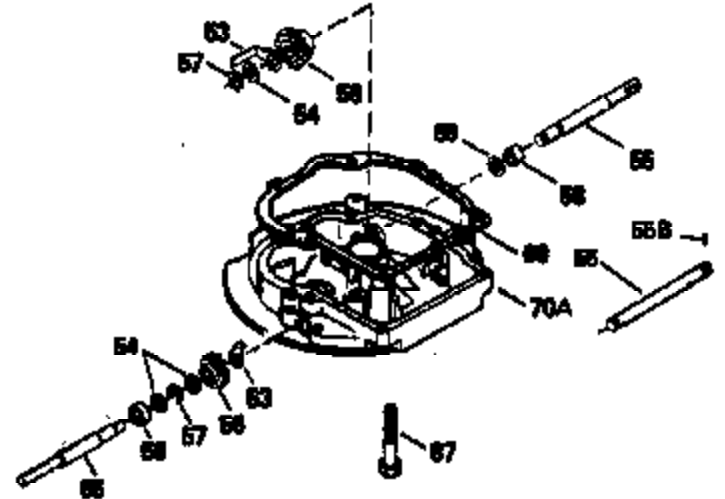

ILLUSTRATION SHOWS TYPICAL PARTS ONLY. ORDER BY PART NUMBER. PARTS NOT LISTED ARE SUPPLIED BY OEM.

VIEW 2 OF 3

Ref #	Part Number	Qty	Description
243	650899	2	Screw, 10-32 x 2-3/32"
245	35500	1	Air Cleaner Filter
247	35505	2	Air Cleaner Tube Clamp
248	35504	1	Air Cleaner Tube
250	35503	1	Air Cleaner Cover
263	35502	1	Trim Ring
287	650884	2	Screw, 8-32 x 1/2"
299	650900	2	"U" Type Nut, 10-32
301	35355	1	Fuel Cap
347	650898	4	Screw, 10-32 x 27/32"

ILLUSTRATION SHOWS TYPICAL PARTS ONLY. ORDER BY PART NUMBER. PARTS NOT LISTED ARE SUPPLIED BY OEM.

VIEW 3 OF 3

Ref #	Part Number	Qty	Description
19	31361	1	Extension Spring
69	35261	1	* Mounting Flange Gasket
182	6201	2	Screw, 1/4-28 x 7/8"
185	31384A	1	Intake Pipe (Incl. 224)
186	34337	1	Governor Link
223	650451	2	Screw, 1/4-20 x 1"
245	35500	1	Air Cleaner Filter
250	35503	1	Air Cleaner Cover
260	35497	1	Blower Housing
276	33753	1	Locking Plate
277	650795	2	Screw, 1/4-20 x 2-1/4"