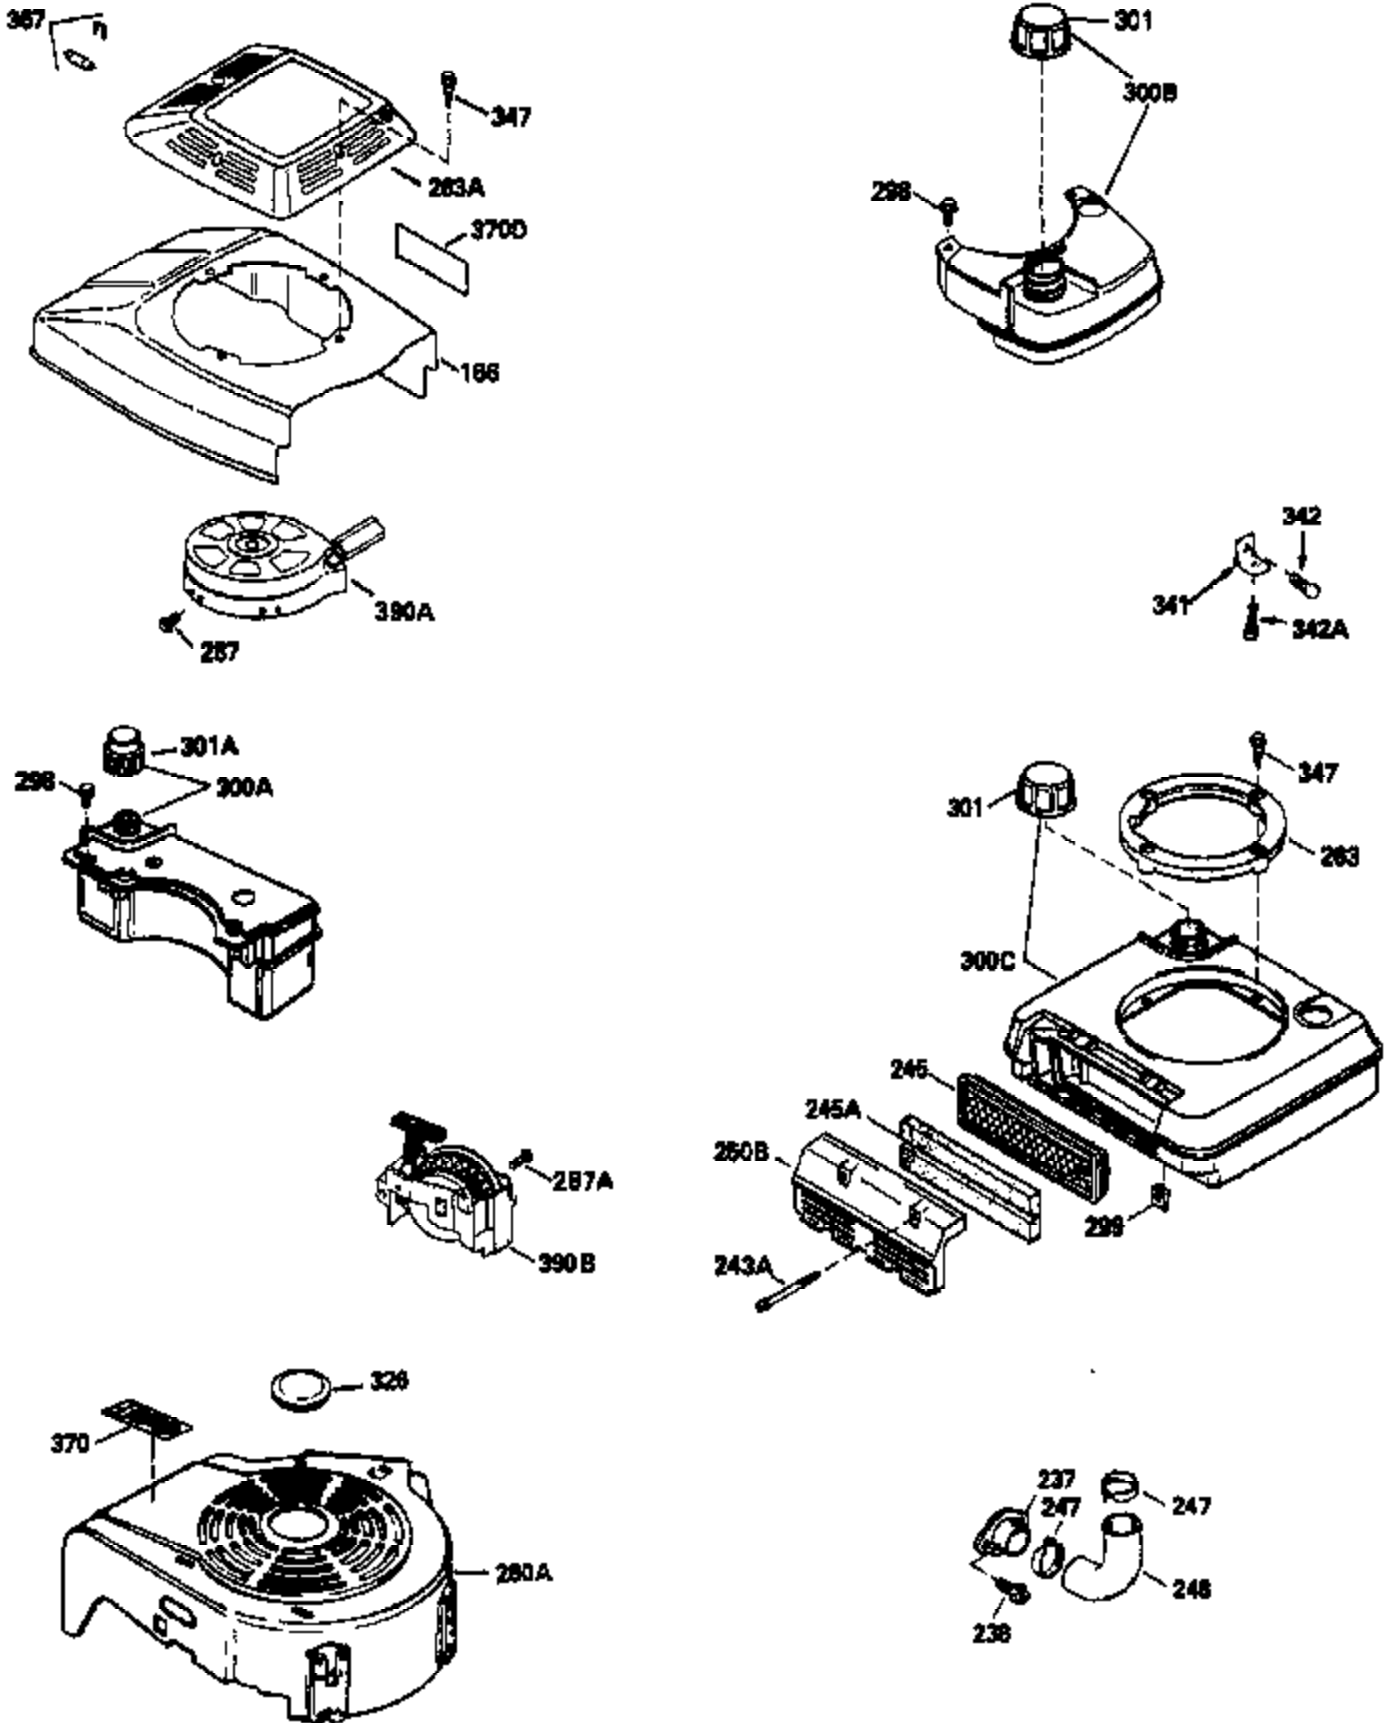

ILLUSTRATION SHOWS TYPICAL PARTS ONLY. ORDER BY PART NUMBER. PARTS NOT LISTED ARE SUPPLIED BY OEM.

VIEW 2 OF 3

Ref #	Part Number	Qty	Description
92	650815	1	Belleville Washer
238	650806	2	Screw, 10-32 x 5/8"
245	34340	1	Air Cleaner Filter
287	650884	2	Screw, 8-32 x 1/2"
301	33032	1	Fuel Cap
341	35016	1	Fuel Tank Bracket
342A	650665	1	Screw, 1/4-15 x 3/4"
342	650735	1	Screw, 10-24 x 3/8"
370	550223	1	Name Decal
370A	34346	1	Instruction Decal
390	590688	1	Rewind Starter