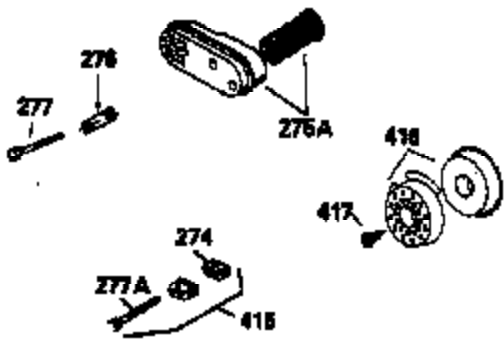

ILLUSTRATION SHOWS TYPICAL PARTS ONLY. ORDER BY PART NUMBER. PARTS NOT LISTED ARE SUPPLIED BY OEM.

VIEW 3 OF 3

Ref #	Part Number	Qty	Description
19	33578	1	Extension Spring
69	35261	1	* Mounting Flange Gasket
92	650815	1	Belleville Washer
182	6201	2	Screw, 1/4-28 x 7/8"
185	31384A	1	Intake Pipe (Incl. 224)
186	34358	1	Governor Link
223	650451	2	Screw, 1/4-20 x 1"
238	650806	2	Screw, 10-32 x 5/8"
245	34340	1	Air Cleaner Filter
250	34341B	1	Air Cleaner Cover
276	33753	1	Locking Plate
277	650795	2	Screw, 1/4-20 x 2-1/4"
370A	34346	1	Instruction Decal