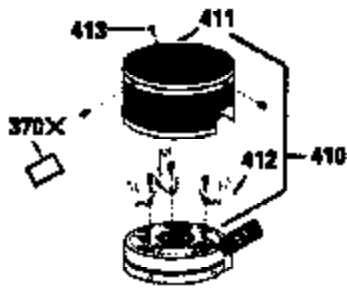

ILLUSTRATION SHOWS TYPICAL PARTS ONLY. ORDER BY PART NUMBER. PARTS NOT LISTED ARE SUPPLIED BY OEM.

VIEW 3 OF 3

Ref #	Part Number	Qty	Description
19	33578	1	Extension Spring
69	35261	1	* Mounting Flange Gasket
92	650815	1	Belleville Washer
182	6201	2	Screw, 1/4-28 x 7/8"
185	31384A	1	Intake Pipe (Incl. 224)
186	34358	1	Governor Link
223	650451	2	Screw, 1/4-20 x 1"
238	650806	2	Screw, 10-32 x 5/8"
245	34340	1	Air Cleaner Filter
250	34341B	1	Air Cleaner Cover
276	33753	1	Locking Plate
277	650795	2	Screw, 1/4-20 x 2-1/4"
370A	34346	1	Instruction Decal