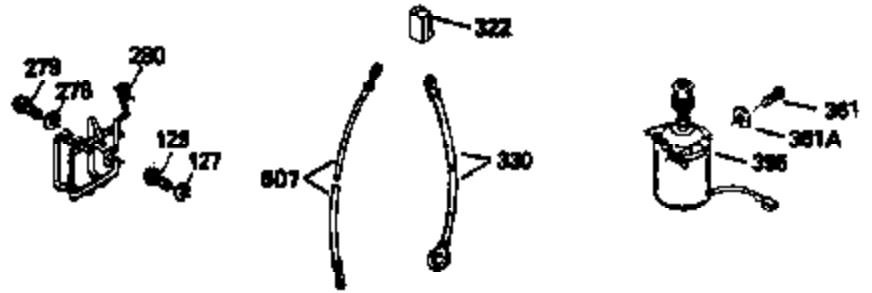

ILLUSTRATION SHOWS TYPICAL PARTS ONLY. ORDER BY PART NUMBER. PARTS NOT LISTED ARE SUPPLIED BY OEM.

VIEW 3 OF 3

Ref #	Part Number	Qty	Description
19	33578	1	Extension Spring
69	35261	1	* Mounting Flange Gasket
92	650815	1	Belleville Washer
182	6201	2	Screw, 1/4-28 x 7/8"
185	31384A	1	Intake Pipe (Incl. 224)
186	34358	1	Governor Link
223	650451	2	Screw, 1/4-20 x 1"
238	650806	2	Screw, 10-32 x 5/8"
245	34340	1	Air Cleaner Filter
250	34341B	1	Air Cleaner Cover
276	33753	1	Locking Plate
277	650795	2	Screw, 1/4-20 x 2-1/4"
370A	34346	1	Instruction Decal