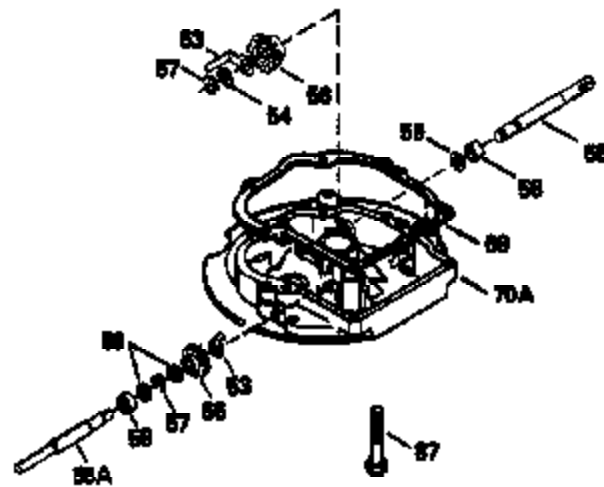

ILLUSTRATION SHOWS TYPICAL PARTS ONLY. ORDER BY PART NUMBER. PARTS NOT LISTED ARE SUPPLIED BY OEM.

VIEW 3 OF 3

Ref #	Part Number	Qty	Description
19	33578	1	Extension Spring
69	35261	1	* Mounting Flange Gasket
92	650815	1	Belleville Washer
182	6201	2	Screw, 1/4-28 x 7/8"
185	31384A	1	Intake Pipe (Incl. 224)
186	34358	1	Governor Link
223	650451	2	Screw, 1/4-20 x 1"
238	650806	2	Screw, 10-32 x 5/8"
245	34340	1	Air Cleaner Filter
250	34341B	1	Air Cleaner Cover
276	33753	1	Locking Plate
277	650795	2	Screw, 1/4-20 x 2-1/4"
370A	34346	1	Instruction Decal