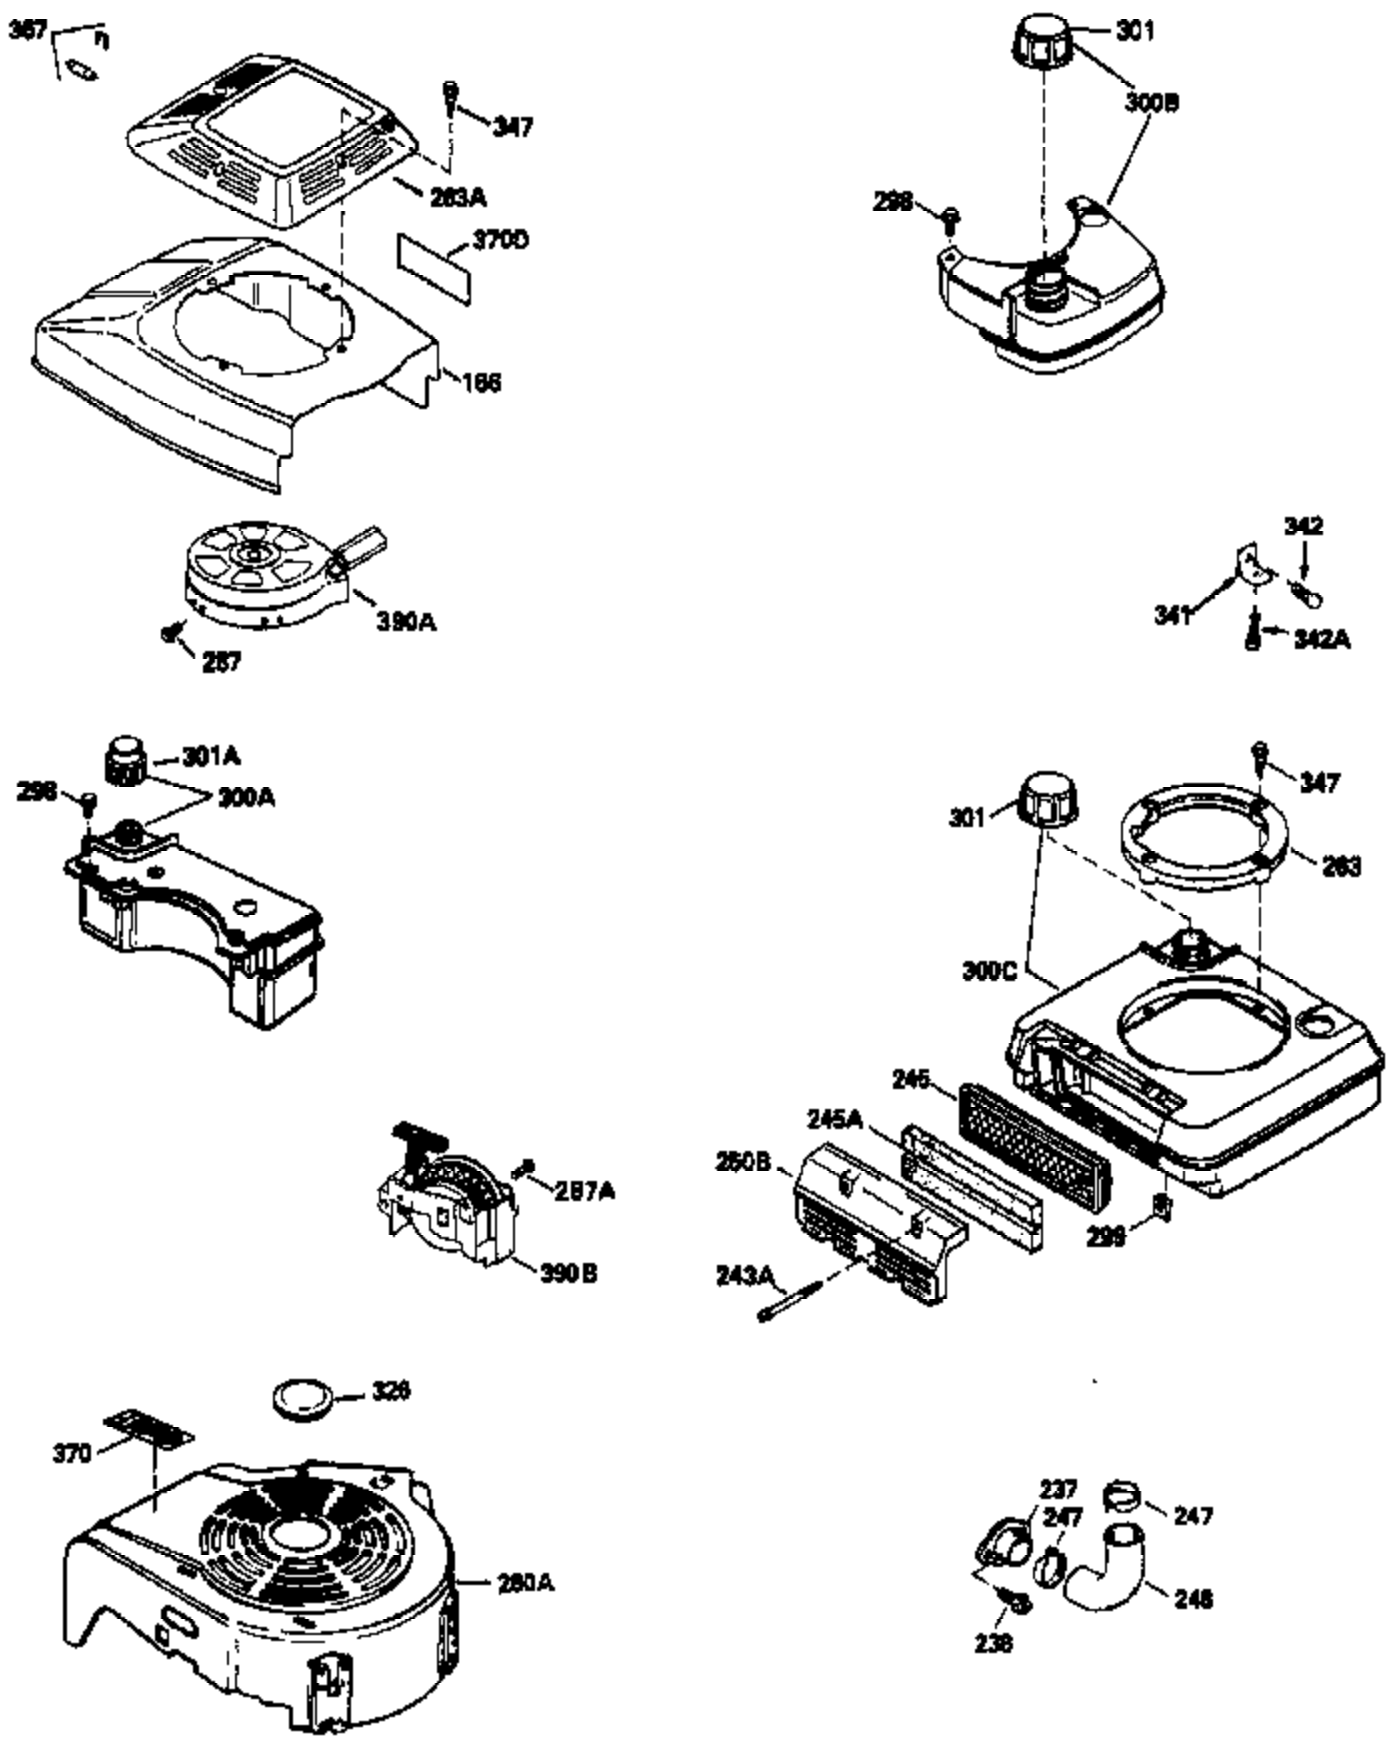

ILLUSTRATION SHOWS TYPICAL PARTS ONLY. ORDER BY PART NUMBER. PARTS NOT LISTED ARE SUPPLIED BY OEM.
VIEW 2 OF 3

Ref #	Part Number	Qty	Description
92	650815	1	Belleville Washer
191	35039B	1	S.E. Brake Bracket (Incl. 195)
238	650806	2	Screw, 10-32 x 5/8"
245A	34340	1	Air Cleaner Filter
287	650884	2	Screw, 8-32 x 1/2"
301	35355	1	Fuel Cap
370A	34416	1	Lubrication Decal
390	590686	1	Recoil Starter