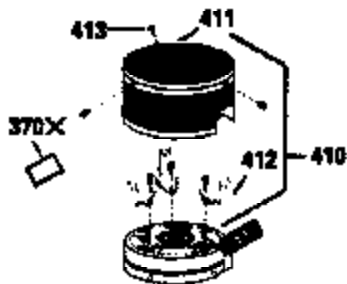

ILLUSTRATION SHOWS TYPICAL PARTS ONLY. ORDER BY PART NUMBER. PARTS NOT LISTED ARE SUPPLIED BY OEM.

VIEW 3 OF 3

Ref #	Part Number	Qty	Description
19	31361	1	Extension Spring
69	35261	1	* Mounting Flange Gasket
92	650815	1	Belleville Washer
182	6201	2	Screw, 1/4-28 x 7/8"
185	31384A	1	Intake Pipe (Incl. 224)
186	34337	1	Governor Link
191	35039B	1	S.E. Brake Bracket (Incl. 195)
223	650451	2	Screw, 1/4-20 x 1"
238	650806	2	Screw, 10-32 x 5/8"
245A	34340	1	Air Cleaner Filter
250	36213	1	Air Cleaner Cover
277	650795	2	Screw, 1/4-20 x 2-1/4"
370A	34416	1	Lubrication Decal