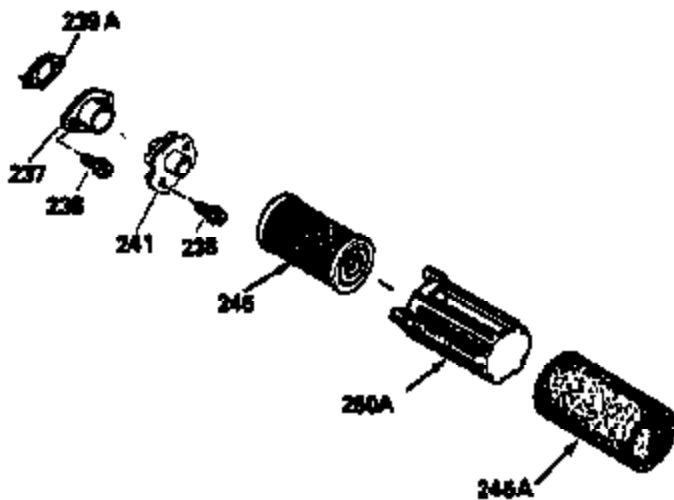

ILLUSTRATION SHOWS TYPICAL PARTS ONLY. ORDER BY PART NUMBER. PARTS NOT LISTED ARE SUPPLIED BY OEM.

VIEW 3 OF 3

Ref #	Part Number	Qty	Description
19	31361	1	Extension Spring
69	35261	1	* Mounting Flange Gasket
92	650815	1	Belleville Washer
182	6201	2	Screw, 1/4-28 x 7/8"
185	31384A	1	Intake Pipe (Incl. 224)
186	34337	1	Governor Link
191	35039B	1	S.E. Brake Bracket (Incl. 195)
223	650451	2	Screw, 1/4-20 x 1"
238	650806	2	Screw, 10-32 x 5/8"
245A	34340	1	Air Cleaner Filter
250	36213	1	Air Cleaner Cover
277	650795	2	Screw, 1/4-20 x 2-1/4"
370A	34416	1	Lubrication Decal