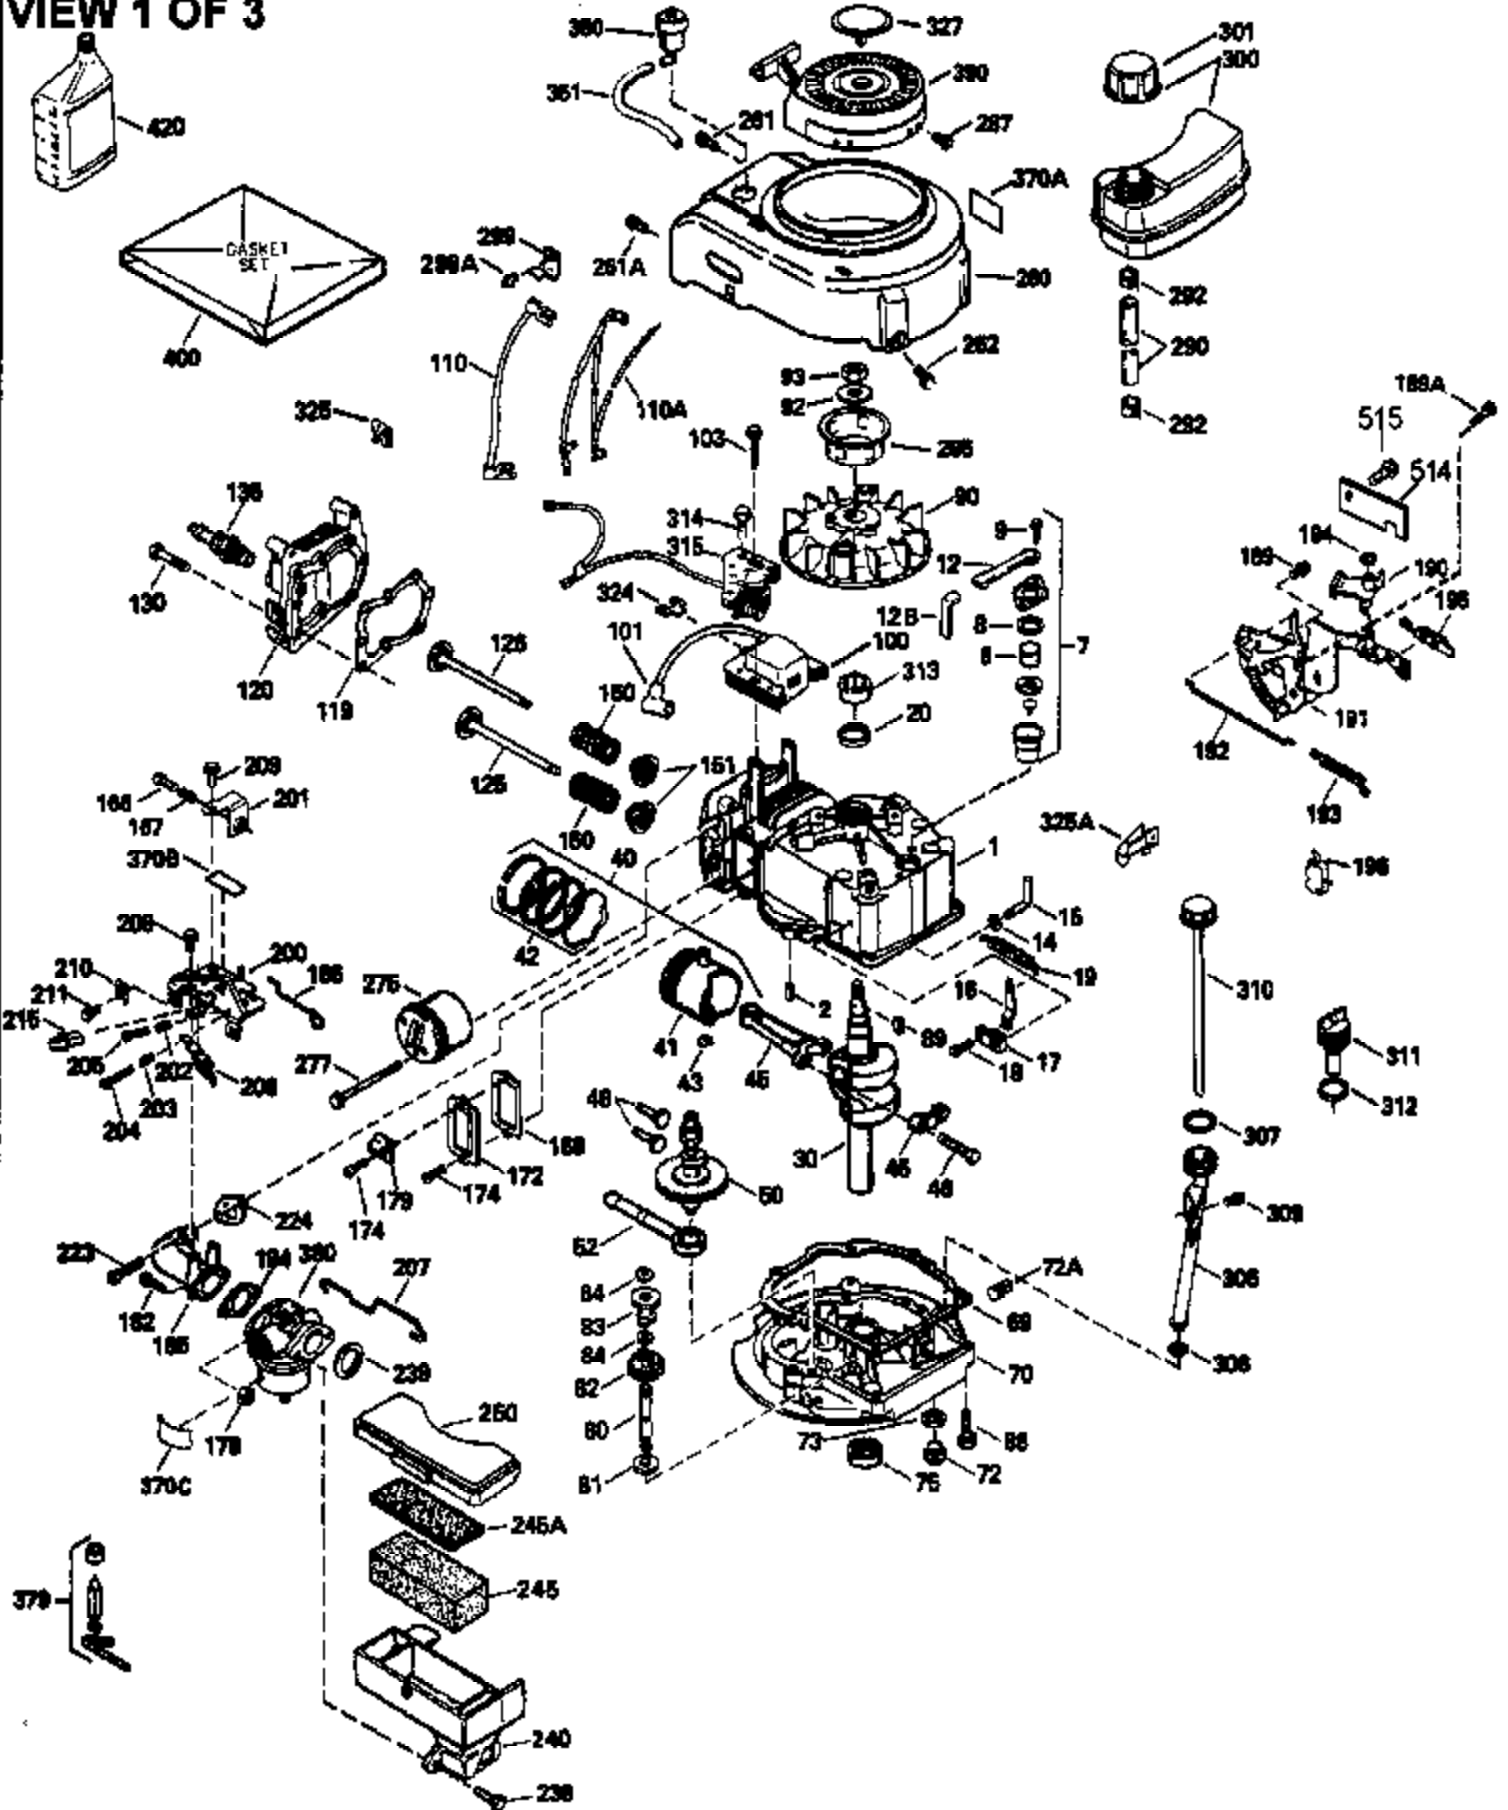

ILLUSTRATION SHOWS TYPICAL PARTS ONLY. ORDER BY PART NUMBER. PARTS NOT LISTED ARE SUPPLIED BY OEM.

VIEW 1 OF 3

Engine Parts List #1

Ref #	Part Number	Qty	Description
1	35010	1	Cylinder (Incl. 2 & 20)
2	26727	2	Dowel Pin
6	33734	1	Breather Element
7	34214A	1	Breather Ass'y. (Incl. 6, 8, 9 & 12)
8	33735	1	* Breather Gasket
9	30200	2	Screw, 10-24 x 9/16"
12	33886	1	Breather Tube
14	28277	1	Washer
15	30589	1	Governor Rod (Incl. 14)
16	31383A	1	Governor Lever
17	31335	1	Governor Lever Clamp
18	650548	1	Screw, 8-32 x 5/16"
19	31361	1	Extension Spring
20	32600	1	Oil Seal
30	34570A	1	Crankshaft
40	35544A	1	Piston, Pin & Ring Set (Std.)
40	35545A	1	Piston, Pin & Ring Set (.010" OS)
40	35546	1	Piston, Pin & Ring Set (.020" OS)
41	35541	1	Piston & Pin Ass'y. (Std.) (Incl. 43)
41	35542	1	Piston & Pin Ass'y. (.010" OS) (Incl. 43)
41	35543	1	Piston & Pin Ass'y. (.020" OS) (Incl. 43)
42	35547A	1	Ring Set (Std.)
42	35548A	1	Ring Set (.010" OS)
42	35549	1	Ring Set (.020" OS)
43	20381	2	Piston Pin Retaining Ring
45	32875	1	Connecting Rod Ass'y. (Incl. 46)
46	32610A	2	Connecting Rod Bolt
48	27241	2	Valve Lifter
50	33148A	1	Camshaft
52	29914	1	Oil Pump Ass'y.
69	35261	1	* Mounting Flange Gasket
70	32612B	1	Mounting Flange (Incl. 72,75,80,81,82 & 83)
72	36083	1	Oil Drain Plug
75	27897	1	Oil Seal
80	30574A	1	Governor Shaft
81	30590A	1	Washer
82	30591	1	Governor Gear Ass'y. (Incl. 81)
83	30588A	1	Governor Spool
84	29193	2	Retaining Ring
86	650488	6	Screw, 1/4-20 x 1-1/4"
89	611004	1	Flywheel Key
90	611112	1	Flywheel
92	650815	1	Belleville Washer
93	650816	1	Flywheel Nut
100	34443A	1	Solid State Ignition
101	610118	1	Spark Plug Cover
103	650814	2	Screw, Torx T-15, 10-24 x 1"
110	34961	1	Ground Wire
119	33015A	1	* Cylinder Head Gasket
120	34342	1	Cylinder Head
125	29313C	1	Exhaust Valve (Std.) (Incl. 151)
125	29315C	1	Exhaust Valve (1/32" OS) (Incl. 151)
126	29314B	1	Intake Valve (Std.) (Incl. 151)
126	29315C	1	Intake Valve (1/32" OS) (Incl. 151)
130	6021A	8	Screw, 5/16-18 x 1-1/2"
135	35395	1	Resistor Spark Plug (RJ19LM)
150	31672	2	Valve Spring
151	31673	2	Valve Spring Cap