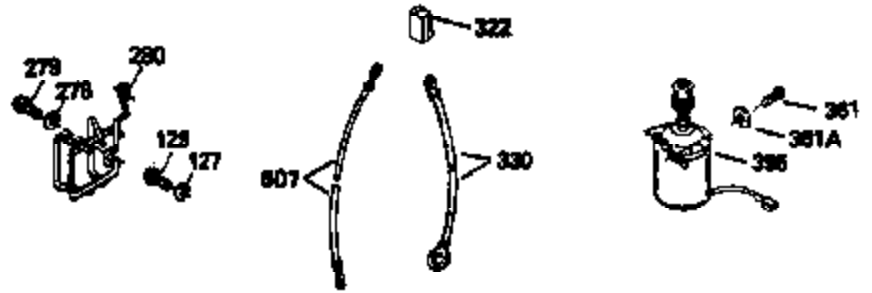

ILLUSTRATION SHOWS TYPICAL PARTS ONLY. ORDER BY PART NUMBER. PARTS NOT LISTED ARE SUPPLIED BY OEM.

VIEW 3 OF 3

Ref #	Part Number	Qty	Description
19	31361	1	Extension Spring
69	35261	1	* Mounting Flange Gasket
92	650815	1	Belleville Washer
182	6201	2	Screw, 1/4-28 x 7/8"
185	31384A	1	Intake Pipe (Incl. 224)
186	34337	1	Governor Link
191	35039B	1	S.E. Brake Bracket (Incl. 195)
223	650451	2	Screw, 1/4-20 x 1"
238	650806	2	Screw, 10-32 x 5/8"
245A	34340	1	Air Cleaner Filter
250	36213	1	Air Cleaner Cover
277	650795	2	Screw, 1/4-20 x 2-1/4"
370A	34416	1	Lubrication Decal