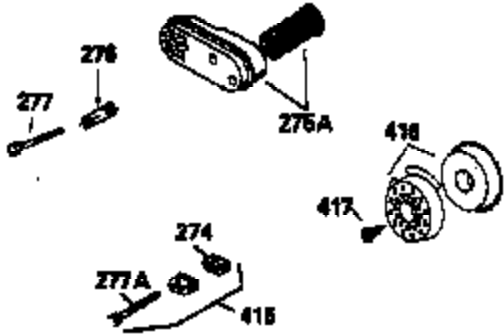

ILLUSTRATION SHOWS TYPICAL PARTS ONLY. ORDER BY PART NUMBER. PARTS NOT LISTED ARE SUPPLIED BY OEM.

VIEW 3 OF 3

Ref #	Part Number	Qty	Description
19	31361	1	Extension Spring
69	35261	1	* Mounting Flange Gasket
92	650815	1	Belleville Washer
182	6201	2	Screw, 1/4-28 x 7/8"
185	31384A	1	Intake Pipe (Incl. 224)
186	34337	1	Governor Link
191	35039B	1	S.E. Brake Bracket (Incl. 195)
223	650451	2	Screw, 1/4-20 x 1"
238	650806	2	Screw, 10-32 x 5/8"
245A	34340	1	Air Cleaner Filter
250	36213	1	Air Cleaner Cover
277	650795	2	Screw, 1/4-20 x 2-1/4"
370A	34416	1	Lubrication Decal