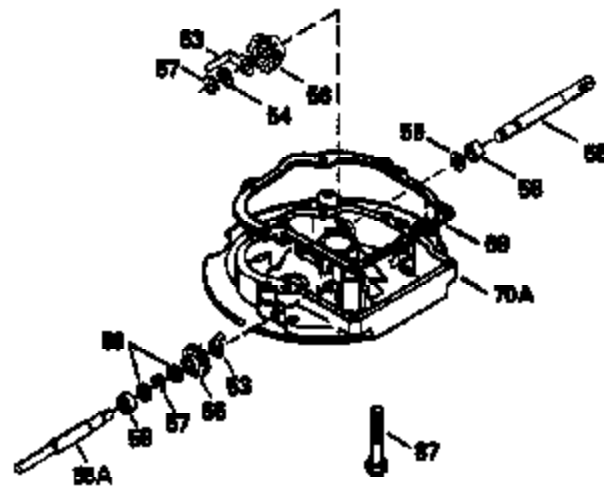

ILLUSTRATION SHOWS TYPICAL PARTS ONLY. ORDER BY PART NUMBER. PARTS NOT LISTED ARE SUPPLIED BY OEM.

VIEW 3 OF 3

Ref #	Part Number	Qty	Description
19	31361	1	Extension Spring
69	35261	1	* Mounting Flange Gasket
92	650815	1	Belleville Washer
182	6201	2	Screw, 1/4-28 x 7/8"
185	31384A	1	Intake Pipe (Incl. 224)
186	34337	1	Governor Link
191	35039B	1	S.E. Brake Bracket (Incl. 195)
223	650451	2	Screw, 1/4-20 x 1"
238	650806	2	Screw, 10-32 x 5/8"
245A	34340	1	Air Cleaner Filter
250	36213	1	Air Cleaner Cover
277	650795	2	Screw, 1/4-20 x 2-1/4"
370A	34416	1	Lubrication Decal