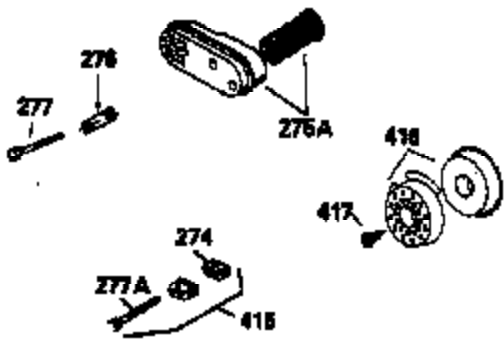

ILLUSTRATION SHOWS TYPICAL PARTS ONLY. ORDER BY PART NUMBER. PARTS NOT LISTED ARE SUPPLIED BY OEM.

VIEW 3 OF 3

Ref #	Part Number	Qty	Description
19	31361	1	Extension Spring
69	35261	1	* Mounting Flange Gasket
92	650815	1	Belleville Washer
182	6201	2	Screw, 1/4-28 x 7/8"
185	31384A	1	Intake Pipe (Incl. 224)
186	34337	1	Governor Link
191	35039B	1	S.E. Brake Bracket (Incl. 195)
223	650451	2	Screw, 1/4-20 x 1"
238	650806	2	Screw, 10-32 x 5/8"
245A	34340	1	Air Cleaner Filter
250	36213	1	Air Cleaner Cover
276	33753	1	Locking Plate
277	650795	2	Screw, 1/4-20 x 2-1/4"
370A	34346	1	Lubrication Decal