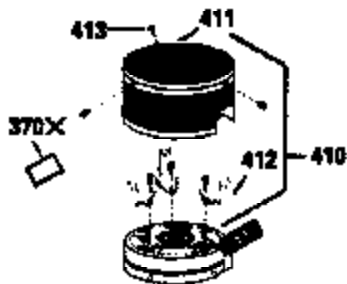

ILLUSTRATION SHOWS TYPICAL PARTS ONLY. ORDER BY PART NUMBER. PARTS NOT LISTED ARE SUPPLIED BY OEM.

VIEW 3 OF 3

Ref #	Part Number	Qty	Description
19	31361	1	Extension Spring
69	35261	1	* Mounting Flange Gasket
92	650815	1	Belleville Washer
182	6201	2	Screw, 1/4-28 x 7/8"
185	31384A	1	Intake Pipe (Incl. 224)
186	34337	1	Governor Link
191	35039B	1	S.E. Brake Bracket (Incl. 195)
223	650451	2	Screw, 1/4-20 x 1"
238	650806	2	Screw, 10-32 x 5/8"
245A	34340	1	Air Cleaner Filter
250	36213	1	Air Cleaner Cover
276	33753	1	Locking Plate
277	650795	2	Screw, 1/4-20 x 2-1/4"
370A	34346	1	Lubrication Decal