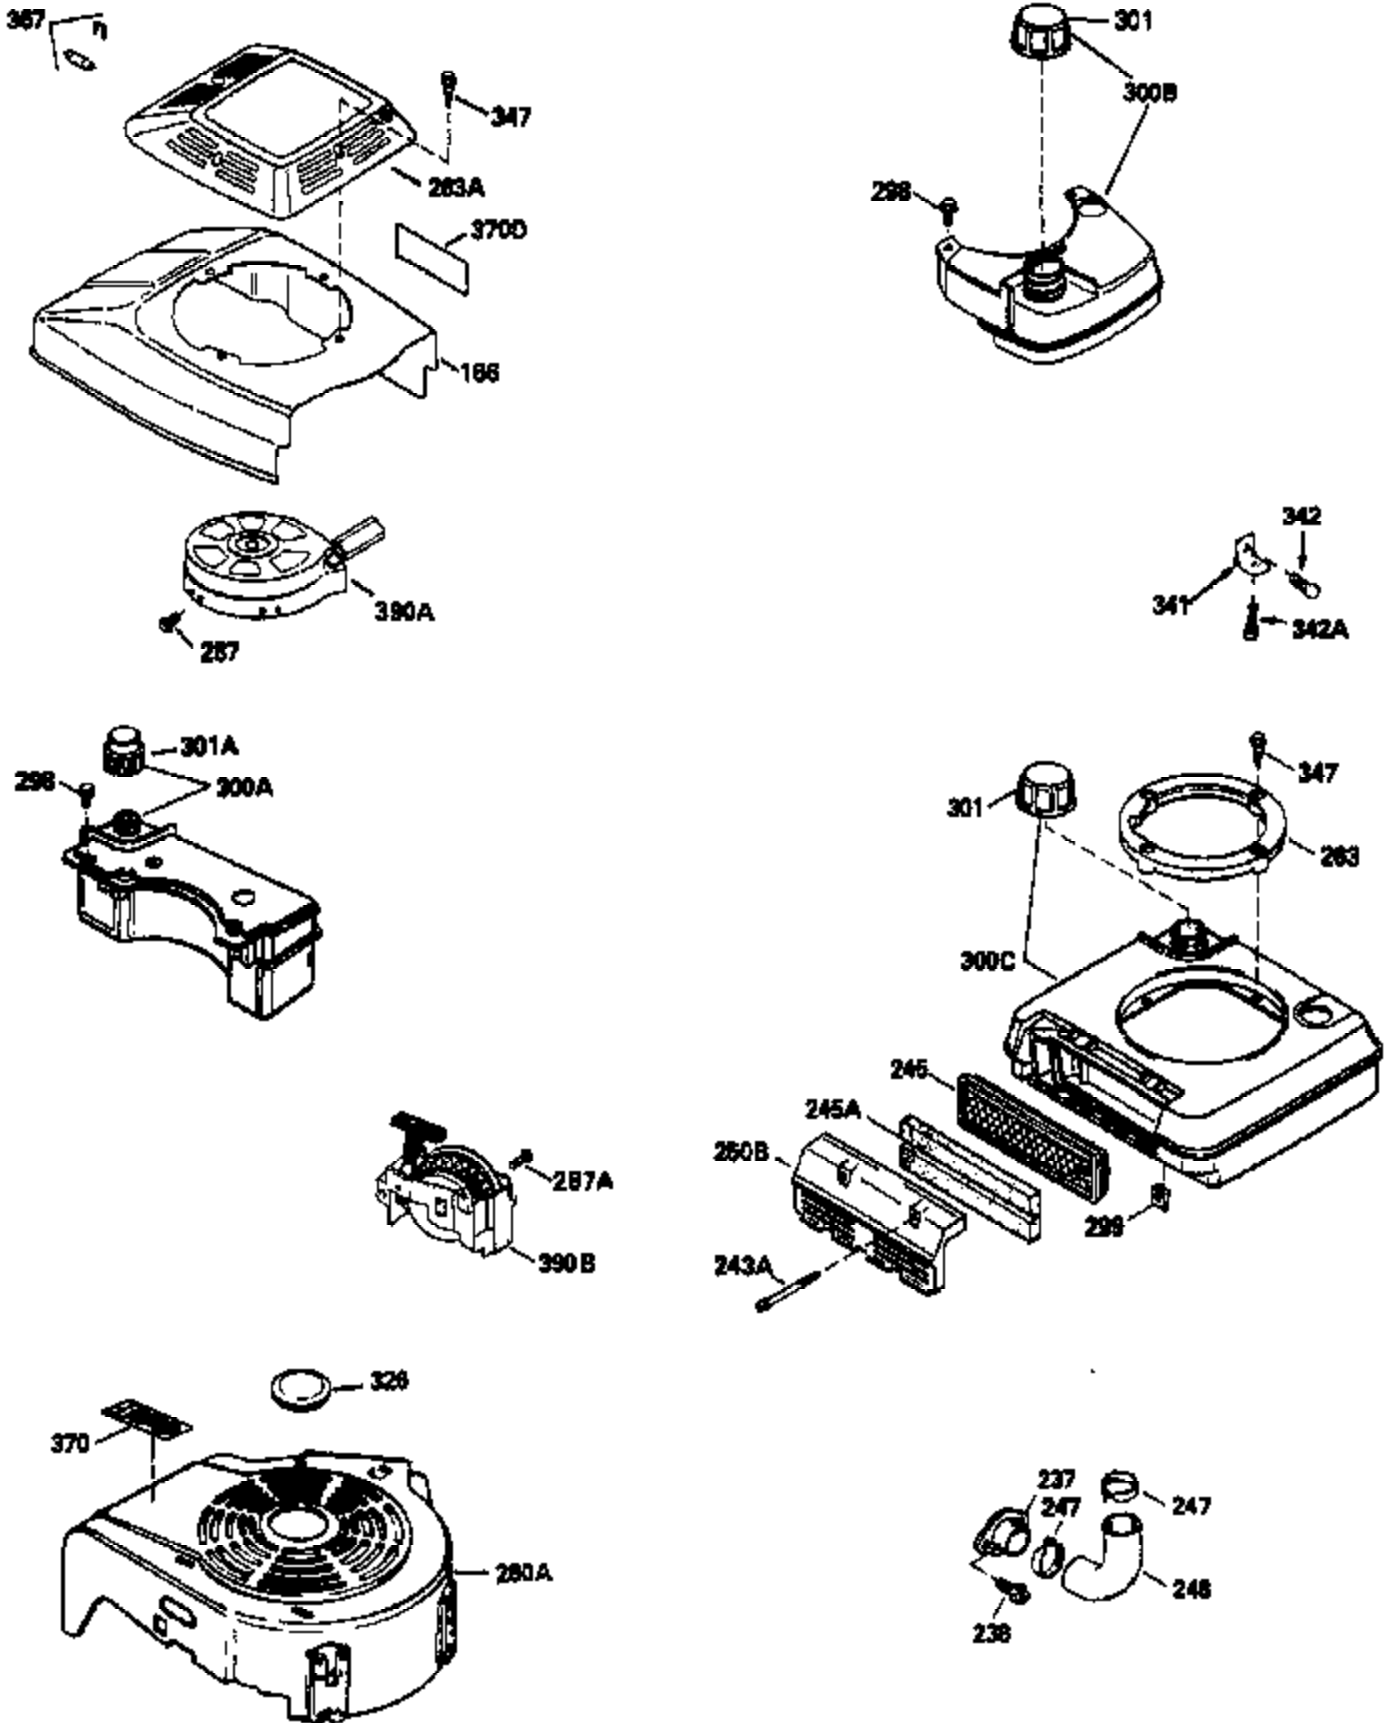

ILLUSTRATION SHOWS TYPICAL PARTS ONLY. ORDER BY PART NUMBER. PARTS NOT LISTED ARE SUPPLIED BY OEM.

VIEW 2 OF 3

Ref #	Part Number	Qty	Description
92	650815	1	Belleville Washer
191	35039B	1	S.E. Brake Bracket (Incl. 195)
238	650806	2	Screw, 10-32 x 5/8"
245A	34340	1	Air Cleaner Filter
287	650884	2	Screw, 8-32 x 1/2"
301	35355	1	Fuel Cap
370A	34346	1	Lubrication Decal
390	590686	1	Recoil Starter