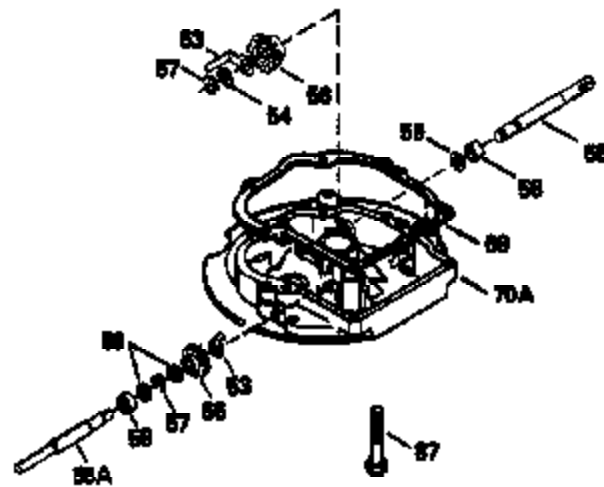

ILLUSTRATION SHOWS TYPICAL PARTS ONLY. ORDER BY PART NUMBER. PARTS NOT LISTED ARE SUPPLIED BY OEM.

VIEW 3 OF 3

Ref #	Part Number	Qty	Description
19	31361	1	Extension Spring
69	35261	1	* Mounting Flange Gasket
92	650815	1	Belleville Washer
182	6201	2	Screw, 1/4-28 x 7/8"
185	31384A	1	Intake Pipe (Incl. 224)
186	34337	1	Governor Link
191	35039B	1	S.E. Brake Bracket (Incl. 195)
223	650451	2	Screw, 1/4-20 x 1"
238	650806	2	Screw, 10-32 x 5/8"
245A	34340	1	Air Cleaner Filter
250	36213	1	Air Cleaner Cover
276	33753	1	Locking Plate
277	650795	2	Screw, 1/4-20 x 2-1/4"
370A	34346	1	Lubrication Decal