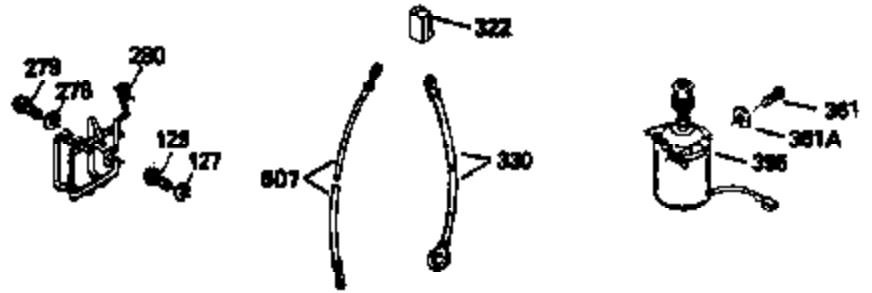

ILLUSTRATION SHOWS TYPICAL PARTS ONLY. ORDER BY PART NUMBER. PARTS NOT LISTED ARE SUPPLIED BY OEM.

VIEW 3 OF 3

Ref #	Part Number	Qty	Description
19	31361	1	Extension Spring
69	35261	1	* Mounting Flange Gasket
92	650815	1	Belleville Washer
182	6201	2	Screw, 1/4-28 x 7/8"
185	31384A	1	Intake Pipe (Incl. 224)
186	34337	1	Governor Link
191	35039B	1	S.E. Brake Bracket (Incl. 195)
223	650451	2	Screw, 1/4-20 x 1"
238	650806	2	Screw, 10-32 x 5/8"
245A	34340	1	Air Cleaner Filter
250	36213	1	Air Cleaner Cover
276	33753	1	Locking Plate
277	650795	2	Screw, 1/4-20 x 2-1/4"
370A	34346	1	Lubrication Decal