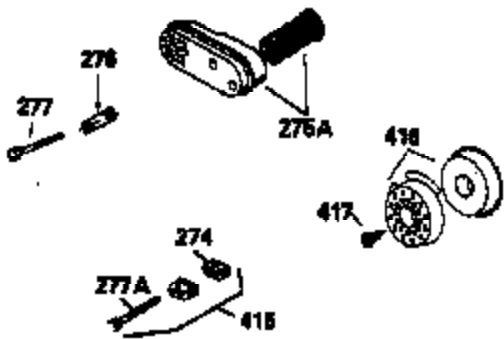

ILLUSTRATION SHOWS TYPICAL PARTS ONLY. ORDER BY PART NUMBER. PARTS NOT LISTED ARE SUPPLIED BY OEM.

VIEW 3 OF 3

Ref #	Part Number	Qty	Description
19	31361	1	Extension Spring
62	650760	1	Screw, 8-32 x 3/8"
63	28545	1	Grommet
68	33356	1	Ground Wire
69	35261	1	* Mounting Flange Gasket
92	650815	1	Belleville Washer
182	6201	2	Screw, 1/4-28 x 7/8"
185	31384A	1	Intake Pipe (Incl. 224)
186	34358	1	Governor Link
223	650451	2	Screw, 1/4-20 x 1"
238	650806	2	Screw, 10-32 x 5/8"
245A	34340	1	Air Cleaner Filter
250	34341B	1	Air Cleaner Cover
276	33753	1	Locking Plate
277	650795	2	Screw, 1/4-20 x 2-1/4"
370A	34346	1	Lubrication Decal