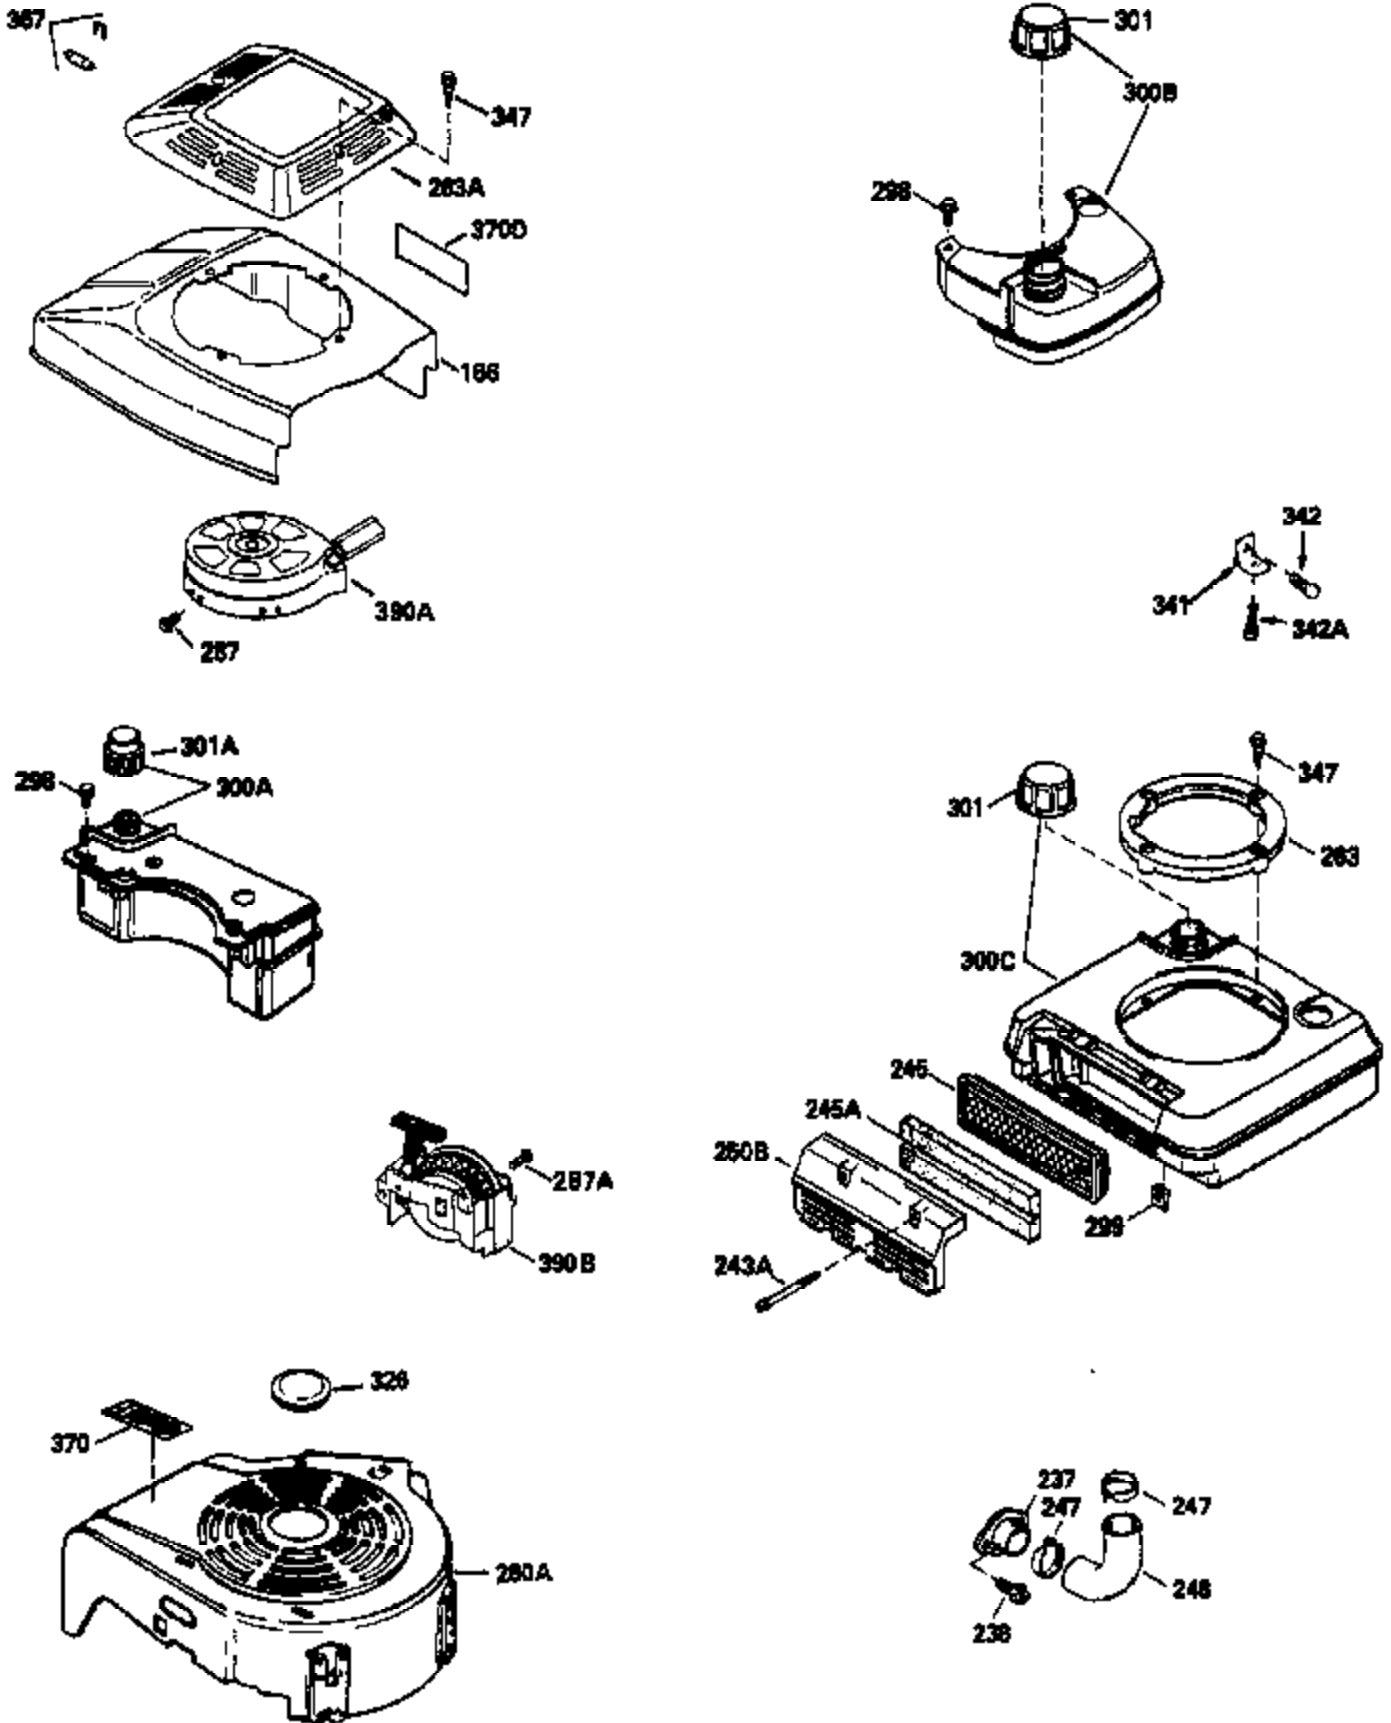

ILLUSTRATION SHOWS TYPICAL PARTS ONLY. ORDER BY PART NUMBER. PARTS NOT LISTED ARE SUPPLIED BY OEM.

VIEW 2 OF 3

Ref #	Part Number	Qty	Description
62	650760	1	Screw, 8-32 x 3/8"
63	28545	1	Grommet
68	33356	1	Ground Wire
92	650815	1	Belleville Washer
238	650806	2	Screw, 10-32 x 5/8"
245A	34340	1	Air Cleaner Filter
287	650884	2	Screw, 8-32 x 1/2"
301	35355	1	Fuel Cap
370D	550223	1	HP Decal
370A	34346	1	Lubrication Decal
390	590686	1	Rewind Starter