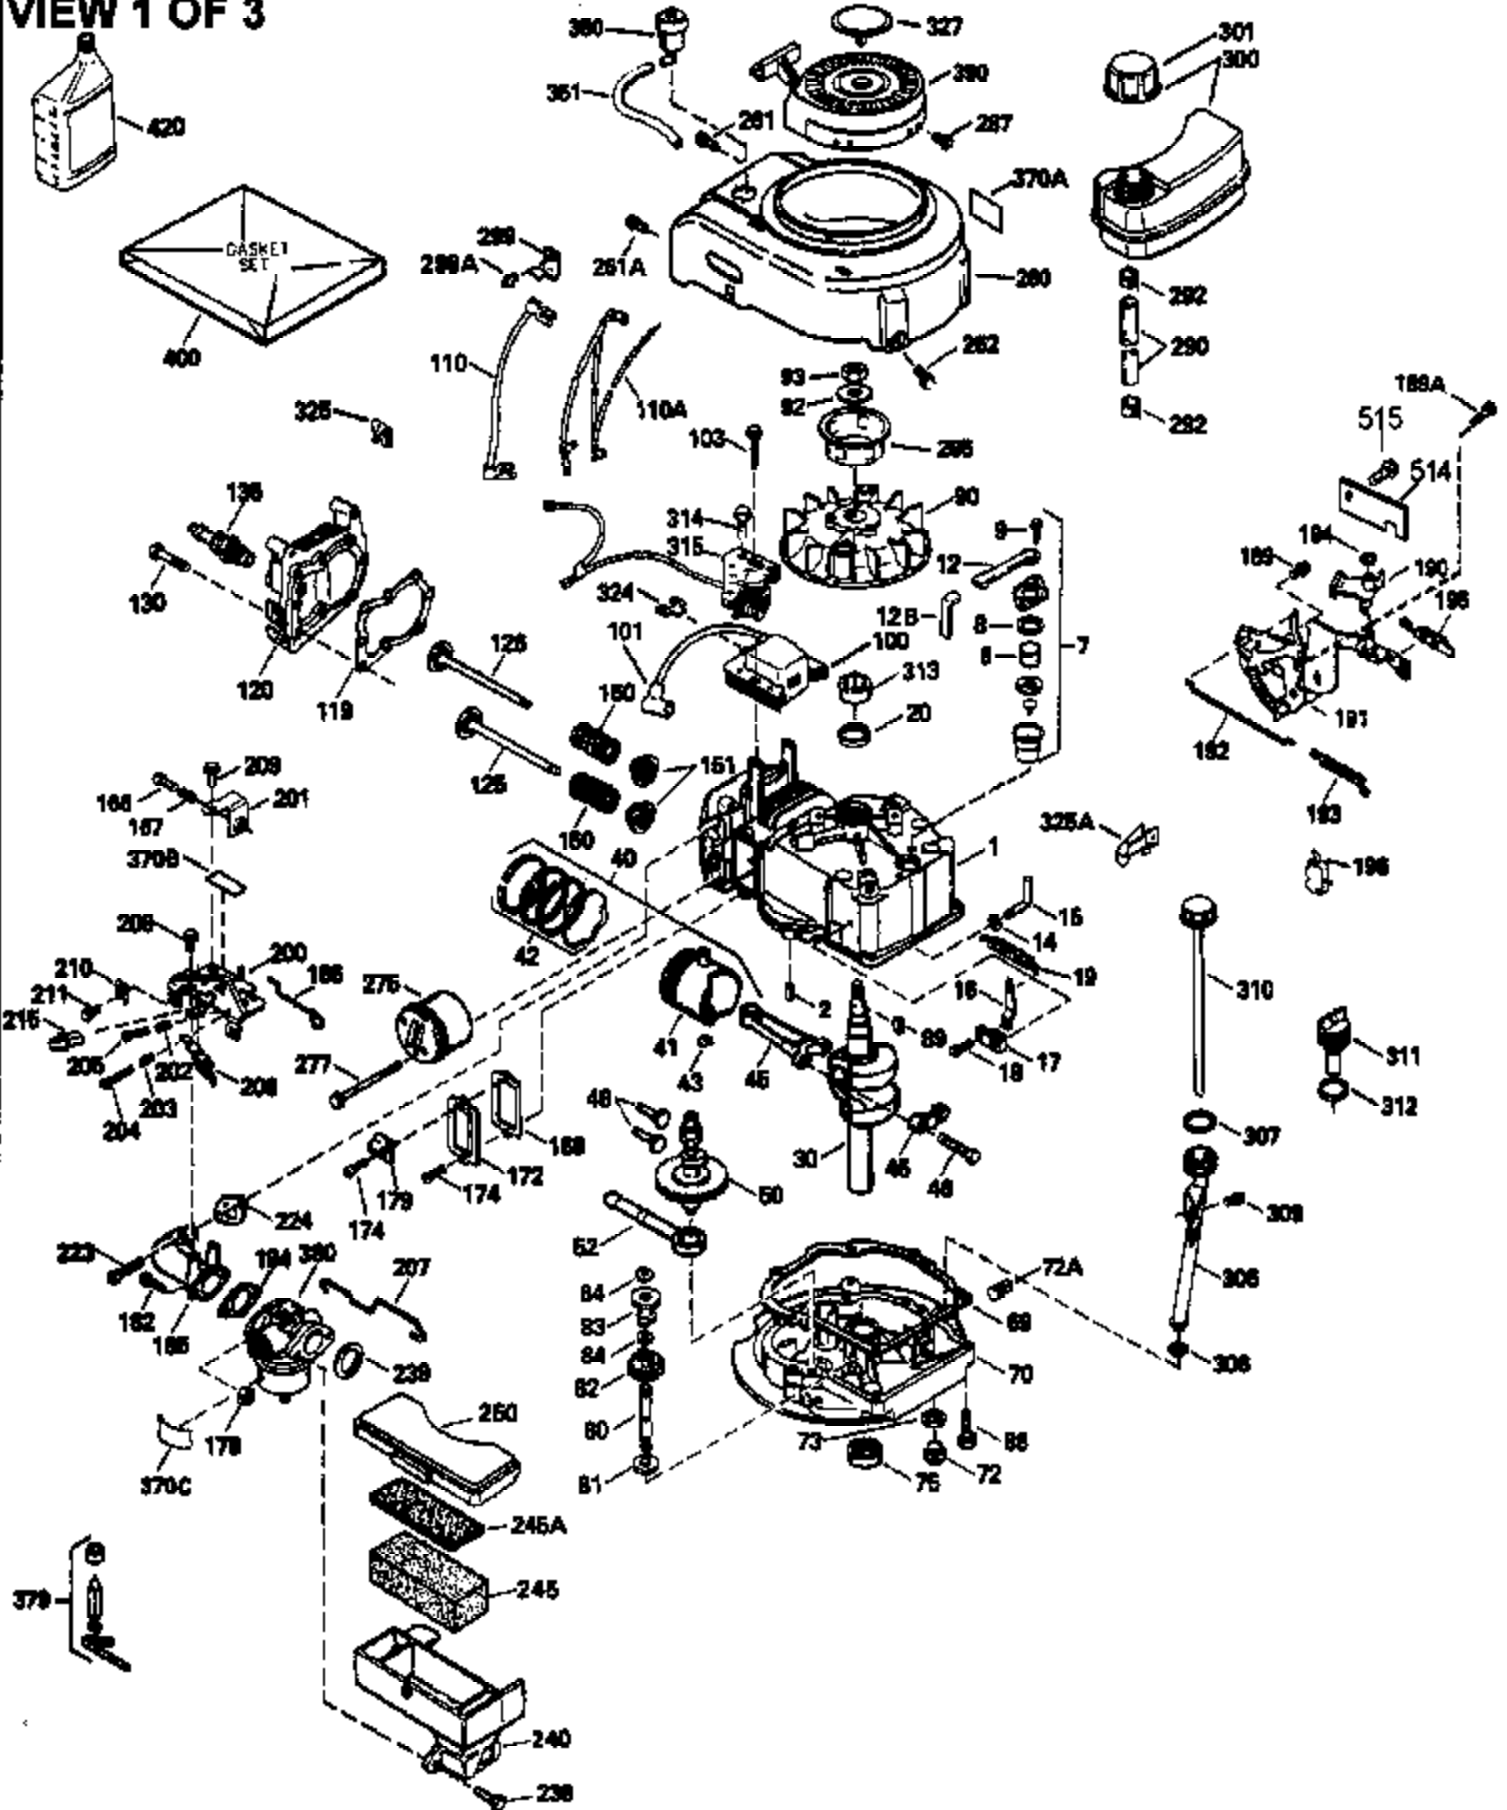

## Engine Parts List #1

Ref #	Part Number	Qty	Description
1	35010	1	Cylinder (Incl. 2 & 20)
2	26727	2	Dowel Pin
6	33734	1	Breather Element
7	34214A	1	Breather Ass'y. (Incl. 6, 8, 9 & 12)
8	33735	1	* Breather Gasket
9	30200	2	Screw, 10-24 x 9/16"
12	33886	1	Breather Tube
14	28277	1	Washer
15	30589	1	Governor Rod (Incl. 14)
16	31383A	1	Governor Lever
17	31335	1	Governor Lever Clamp
18	650548	1	Screw, 8-32 x 5/16"
19	31361	1	Extension Spring
20	32600	1	Oil Seal
30	34562A	1	Crankshaft
40	35544A	1	Piston, Pin & Ring Set (Std.)
40	35545A	1	Piston, Pin & Ring Set (.010" OS)
40	35546	1	Piston, Pin & Ring Set (.020" OS)
41	35541	1	Piston & Pin Ass'y. (Std.) (Incl. 43)
41	35542	1	Piston & Pin Ass'y. (.010" OS) (Incl. 43)
41	35543	1	Piston & Pin Ass'y. (.020" OS) (Incl. 43)
42	35547A	1	Ring Set (Std.)
42	35548A	1	Ring Set (.010" OS)
42	35549	1	Ring Set (.020" OS)
43	20381	2	Piston Pin Retaining Ring
45	32875	1	Connecting Rod Ass'y. (Incl. 46)
46	32610A	2	Connecting Rod Bolt
48	27241	2	Valve Lifter
50	33553	1	Camshaft (MCR)
52	29914	1	Oil Pump Ass'y.
62	650760	1	Screw, 8-32 x 3/8"
63	28545	1	Grommet
68	33356	1	Ground Wire
69	35261	1	* Mounting Flange Gasket
70	36249	1	Mounting Flange (Incl. 72,72A,73,75 & 80)
72A	9556	1	Oil Drain Plug
72	30572	1	Oil Drain Plug
73	28833	1	Drain Plug Gasket
75	27897	1	Oil Seal
80	30574A	1	Governor Shaft
81	30590A	1	Washer
82	30591	1	Governor Gear Ass'y. (Incl. 81)
83	30588A	1	Governor Spool
84	29193	2	Retaining Ring
86	650488	6	Screw, 1/4-20 x 1-1/4"
89	611004	1	Flywheel Key
90	611112	1	Flywheel
92	650815	1	Belleville Washer
93	650816	1	Flywheel Nut
100	34443A	1	Solid State Ignition
101	610118	1	Spark Plug Cover
103	650814	2	Screw, Torx T-15, 10-24 x 1"
110A	31388	1	Ground Wire
110	36230	1	Ground Wire
119	33015A	1	* Cylinder Head Gasket
120	34342	1	Cylinder Head
125	29313C	1	Exhaust Valve (Std.) (Incl. 151)
125	29315C	1	Exhaust Valve (1/32" OS) (Incl. 151)