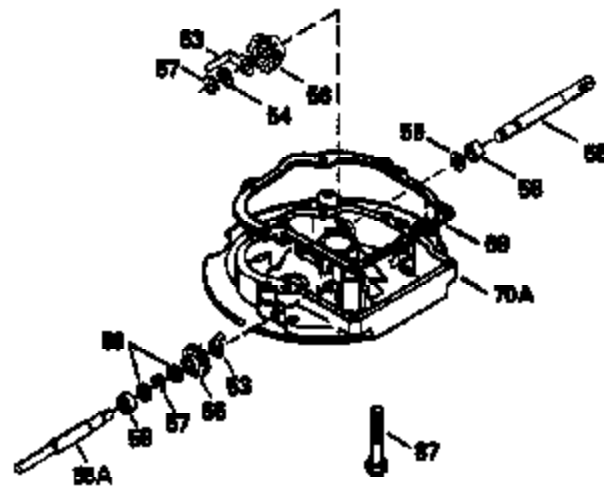

ILLUSTRATION SHOWS TYPICAL PARTS ONLY. ORDER BY PART NUMBER. PARTS NOT LISTED ARE SUPPLIED BY OEM.

VIEW 3 OF 3

Ref #	Part Number	Qty	Description
19	31361	1	Extension Spring
62	650760	1	Screw, 8-32 x 3/8"
63	28545	1	Grommet
68	33356	1	Ground Wire
69	35261	1	* Mounting Flange Gasket
92	650815	1	Belleville Washer
182	6201	2	Screw, 1/4-28 x 7/8"
185	31384A	1	Intake Pipe (Incl. 224)
186	34358	1	Governor Link
223	650451	2	Screw, 1/4-20 x 1"
238	650806	2	Screw, 10-32 x 5/8"
245A	34340	1	Air Cleaner Filter
250	34341B	1	Air Cleaner Cover
276	33753	1	Locking Plate
277	650795	2	Screw, 1/4-20 x 2-1/4"
370A	34346	1	Lubrication Decal