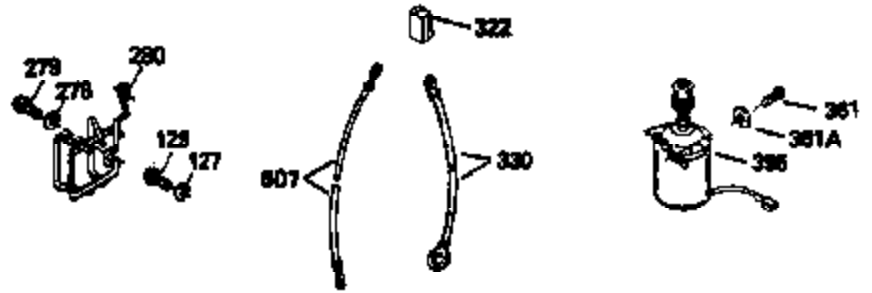

ILLUSTRATION SHOWS TYPICAL PARTS ONLY. ORDER BY PART NUMBER. PARTS NOT LISTED ARE SUPPLIED BY OEM.

VIEW 3 OF 3

Ref #	Part Number	Qty	Description
19	31361	1	Extension Spring
62	650760	1	Screw, 8-32 x 3/8"
63	28545	1	Grommet
68	33356	1	Ground Wire
69	35261	1	* Mounting Flange Gasket
92	650815	1	Belleville Washer
182	6201	2	Screw, 1/4-28 x 7/8"
185	31384A	1	Intake Pipe (Incl. 224)
186	34358	1	Governor Link
223	650451	2	Screw, 1/4-20 x 1"
238	650806	2	Screw, 10-32 x 5/8"
245A	34340	1	Air Cleaner Filter
250	34341B	1	Air Cleaner Cover
276	33753	1	Locking Plate
277	650795	2	Screw, 1/4-20 x 2-1/4"
370A	34346	1	Lubrication Decal