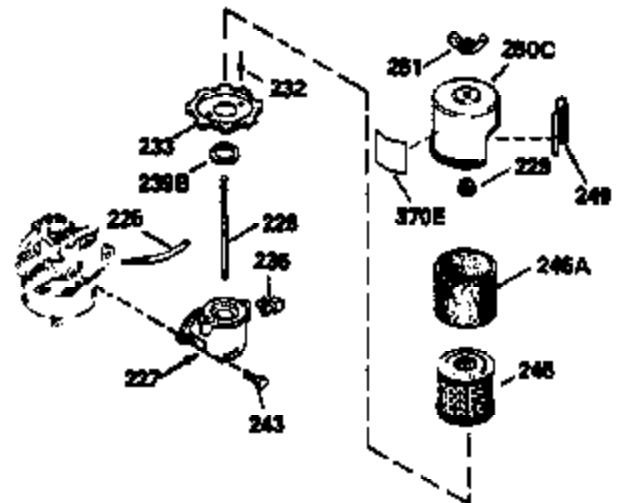

ILLUSTRATION SHOWS TYPICAL PARTS ONLY. ORDER BY PART NUMBER. PARTS NOT LISTED ARE SUPPLIED BY OEM.

VIEW 3 OF 3

Ref #	Part Number	Qty	Description
19	31361	1	Extension Spring
62	650760	1	Screw, 8-32 x 3/8"
63	28545	1	Grommet
68	33356	1	Ground Wire
69	35261	1	* Mounting Flange Gasket
92	650815	1	Belleville Washer
182	6201	2	Screw, 1/4-28 x 7/8"
185	31384A	1	Intake Pipe (Incl. 224)
186	34358	1	Governor Link
223	650451	2	Screw, 1/4-20 x 1"
238	650806	2	Screw, 10-32 x 5/8"
245A	34340	1	Air Cleaner Filter
250	34341B	1	Air Cleaner Cover
276	33753	1	Locking Plate
277	650795	2	Screw, 1/4-20 x 2-1/4"
370A	34346	1	Lubrication Decal