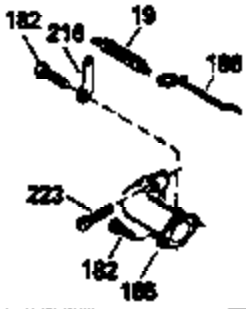

ILLUSTRATION SHOWS TYPICAL PARTS ONLY. ORDER BY PART NUMBER. PARTS NOT LISTED ARE SUPPLIED BY OEM.

VIEW 3 OF 3

Ref #	Part Number	Qty	Description
19	31361	1	Extension Spring
62	650760	1	Screw, 8-32 x 3/8"
63	28545	1	Grommet
68	33356	1	Ground Wire
69	35261	1	* Mounting Flange Gasket
92	650815	1	Belleville Washer
182	6201	2	Screw, 1/4-28 x 7/8"
185	31384A	1	Intake Pipe (Incl. 224)
186	34358	1	Governor Link
223	650451	2	Screw, 1/4-20 x 1"
238	650806	2	Screw, 10-32 x 5/8"
245A	34340	1	Air Cleaner Filter
250	34341B	1	Air Cleaner Cover
276	33753	1	Locking Plate
277	650795	2	Screw, 1/4-20 x 2-1/4"
370A	34346	1	Lubrication Decal