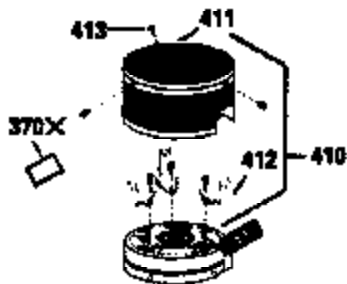

ILLUSTRATION SHOWS TYPICAL PARTS ONLY. ORDER BY PART NUMBER. PARTS NOT LISTED ARE SUPPLIED BY OEM.

VIEW 3 OF 3

Ref #	Part Number	Qty	Description
19	31361	1	Extension Spring
62	650760	1	Screw, 8-32 x 3/8"
63	28545	1	Grommet
68	33356	1	Ground Wire
69	35261	1	* Mounting Flange Gasket
92	650815	1	Belleville Washer
182	6201	2	Screw, 1/4-28 x 7/8"
185	31384A	1	Intake Pipe (Incl. 224)
186	34358	1	Governor Link
223	650451	2	Screw, 1/4-20 x 1"
238	650806	2	Screw, 10-32 x 5/8"
245A	34340	1	Air Cleaner Filter
250	34341B	1	Air Cleaner Cover
276	33753	1	Locking Plate
277	650795	2	Screw, 1/4-20 x 2-1/4"
370A	34346	1	Lubrication Decal