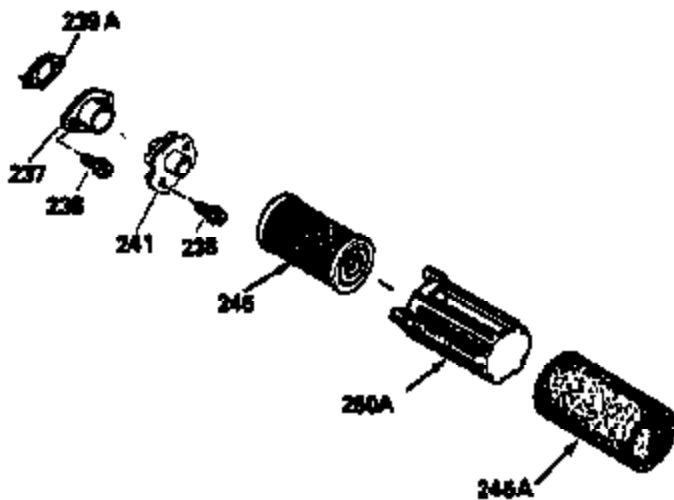

ILLUSTRATION SHOWS TYPICAL PARTS ONLY. ORDER BY PART NUMBER. PARTS NOT LISTED ARE SUPPLIED BY OEM.

VIEW 3 OF 3

Ref #	Part Number	Qty	Description
19	31361	1	Extension Spring
62	650760	1	Screw, 8-32 x 3/8"
63	28545	1	Grommet
68	33356	1	Ground Wire
69	35261	1	* Mounting Flange Gasket
92	650815	1	Belleville Washer
182	6201	2	Screw, 1/4-28 x 7/8"
185	31384A	1	Intake Pipe (Incl. 224)
186	34358	1	Governor Link
223	650451	2	Screw, 1/4-20 x 1"
238	650806	2	Screw, 10-32 x 5/8"
245A	34340	1	Air Cleaner Filter
250	34341B	1	Air Cleaner Cover
276	33753	1	Locking Plate
277	650795	2	Screw, 1/4-20 x 2-1/4"
370A	34346	1	Lubrication Decal