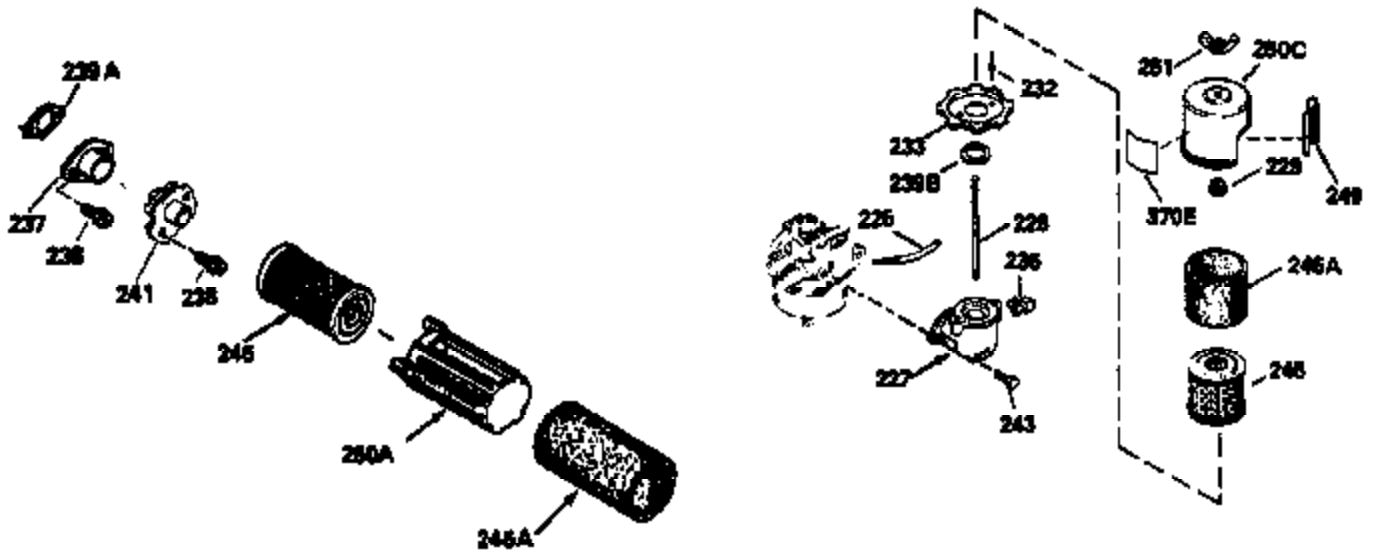

ILLUSTRATION SHOWS TYPICAL PARTS ONLY. ORDER BY PART NUMBER. PARTS NOT LISTED ARE SUPPLIED BY OEM.

VIEW 2 OF 3

Ref #	Part Number	Qty	Description
92	650815	1	Belleville Washer
191	35040B	1	S.E. Brake Bracket (Incl. 195)
238	650932	2	Screw, 10-32 x 49/64"
287	650884	2	Screw, 8-32 x 1/2"
298	28763	3	Screw, 10-32 x 35/64"
301	35355	1	Fuel Cap
370A	34346	1	Lubrication Decal
390	590686	1	Rewind Starter

ILLUSTRATION SHOWS TYPICAL PARTS ONLY. ORDER BY PART NUMBER. PARTS NOT LISTED ARE SUPPLIED BY OEM.

VIEW 3 OF 3

Ref #	Part Number	Qty	Description
19	31361	1	Extension Spring
69	35261	1	* Mounting Flange Gasket
92	650815	1	Belleville Washer
182	6201	2	Screw, 1/4-28 x 7/8"
185	31384A	1	Intake Pipe (Incl. 224)
186	32653	1	Governor Link
191	35040B	1	S.E. Brake Bracket (Incl. 195)
216	33086	1	R.P.M. Adjusting Lever
223	650451	2	Screw, 1/4-20 x 1"
238	650932	2	Screw, 10-32 x 49/64"
239A	35066	1	Air Cleaner Filter
241	35797	1	Air Cleaner Collar
250	35065	1	Air Cleaner Cover
277	650795	2	Screw, 1/4-20 x 2-1/4"
370A	34346	1	Lubrication Decal