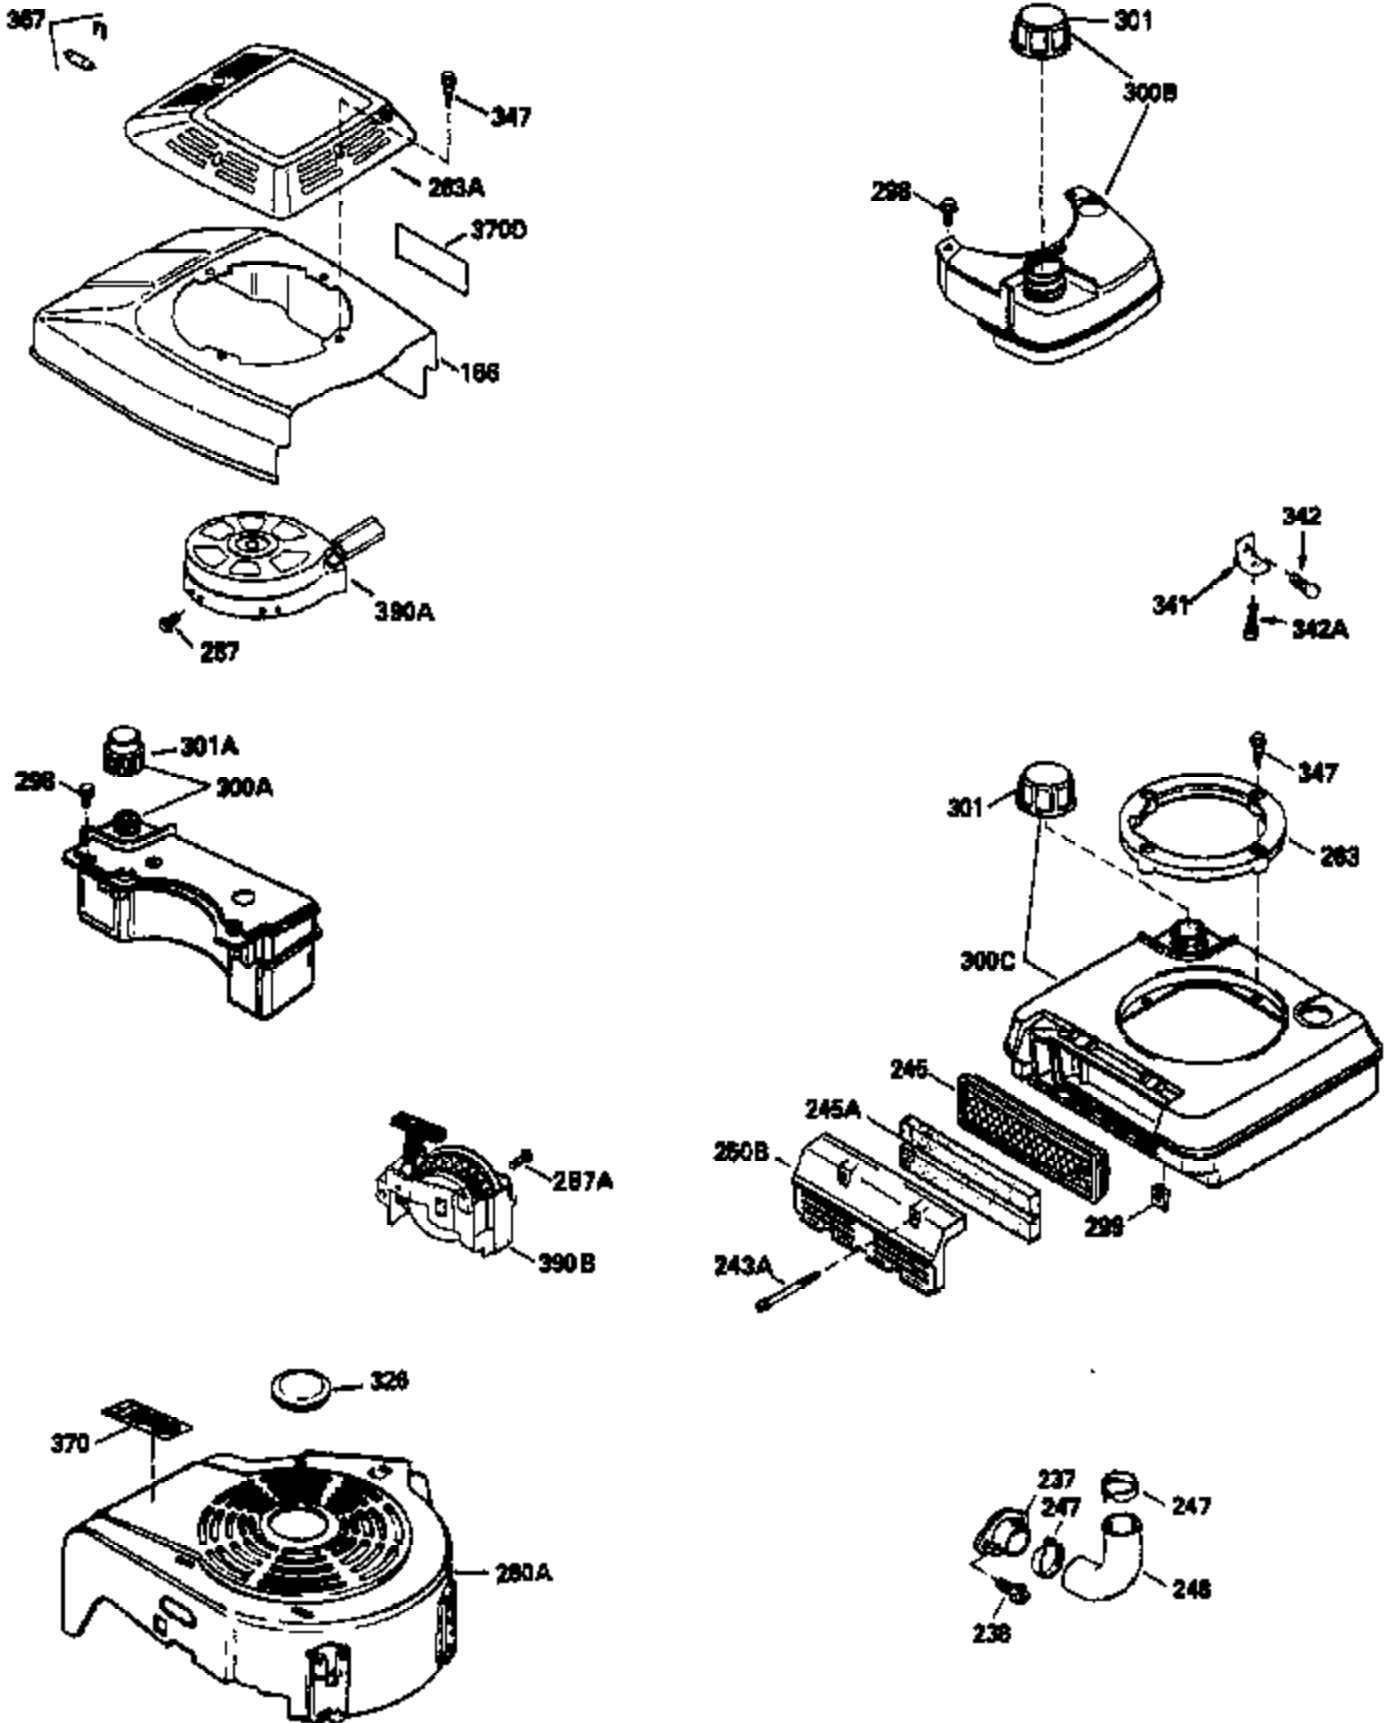

ILLUSTRATION SHOWS TYPICAL PARTS ONLY. ORDER BY PART NUMBER. PARTS NOT LISTED ARE SUPPLIED BY OEM.

VIEW 2 OF 3

Ref #	Part Number	Qty	Description
92	650815	1	Belleville Washer
191	35040B	1	S.E. Brake Bracket (Incl. 195)
238	650932	2	Screw, 10-32 x 49/64"
287	650884	2	Screw, 8-32 x 1/2"
298	28763	3	Screw, 10-32 x 35/64"
301	35355	1	Fuel Cap
370A	34346	1	Lubrication Decal
390	590686	1	Rewind Starter