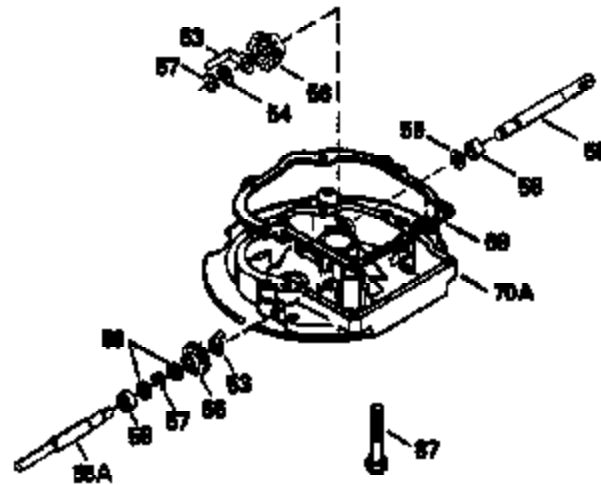

ILLUSTRATION SHOWS TYPICAL PARTS ONLY. ORDER BY PART NUMBER. PARTS NOT LISTED ARE SUPPLIED BY OEM.

VIEW 2 OF 3

Ref #	Part Number	Qty	Description
92	650815	1	Belleville Washer
191	35040B	1	S.E. Brake Bracket (Incl. 195)
238	650932	2	Screw, 10-32 x 49/64"
287	650884	2	Screw, 8-32 x 1/2"
298	28763	3	Screw, 10-32 x 35/64"
301	35355	1	Fuel Cap
370A	34346	1	Lubrication Decal
390	590686	1	Rewind Starter

ILLUSTRATION SHOWS TYPICAL PARTS ONLY. ORDER BY PART NUMBER. PARTS NOT LISTED ARE SUPPLIED BY OEM.

VIEW 3 OF 3

Ref #	Part Number	Qty	Description
19	31361	1	Extension Spring
69	35261	1	* Mounting Flange Gasket
92	650815	1	Belleville Washer
182	6201	2	Screw, 1/4-28 x 7/8"
185	31384A	1	Intake Pipe (Incl. 224)
186	32653	1	Governor Link
191	35040B	1	S.E. Brake Bracket (Incl. 195)
216	33086	1	R.P.M. Adjusting Lever
223	650451	2	Screw, 1/4-20 x 1"
238	650932	2	Screw, 10-32 x 49/64"
239A	35066	1	Air Cleaner Filter
241	35797	1	Air Cleaner Collar
250	35065	1	Air Cleaner Cover
277	650795	2	Screw, 1/4-20 x 2-1/4"
370A	34346	1	Lubrication Decal