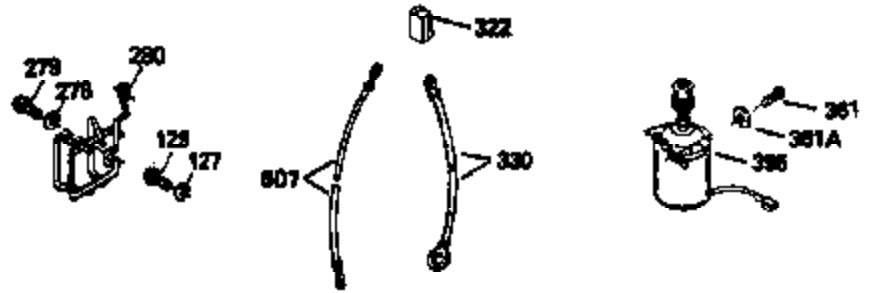

ILLUSTRATION SHOWS TYPICAL PARTS ONLY. ORDER BY PART NUMBER. PARTS NOT LISTED ARE SUPPLIED BY OEM.

VIEW 3 OF 3

Ref #	Part Number	Qty	Description
19	31361	1	Extension Spring
69	35261	1	* Mounting Flange Gasket
92	650815	1	Belleville Washer
182	6201	2	Screw, 1/4-28 x 7/8"
185	31384A	1	Intake Pipe (Incl. 224)
186	32653	1	Governor Link
191	35040B	1	S.E. Brake Bracket (Incl. 195)
216	33086	1	R.P.M. Adjusting Lever
223	650451	2	Screw, 1/4-20 x 1"
238	650932	2	Screw, 10-32 x 49/64"
239A	35066	1	Air Cleaner Filter
241	35797	1	Air Cleaner Collar
250	35065	1	Air Cleaner Cover
277	650795	2	Screw, 1/4-20 x 2-1/4"
370A	34346	1	Lubrication Decal