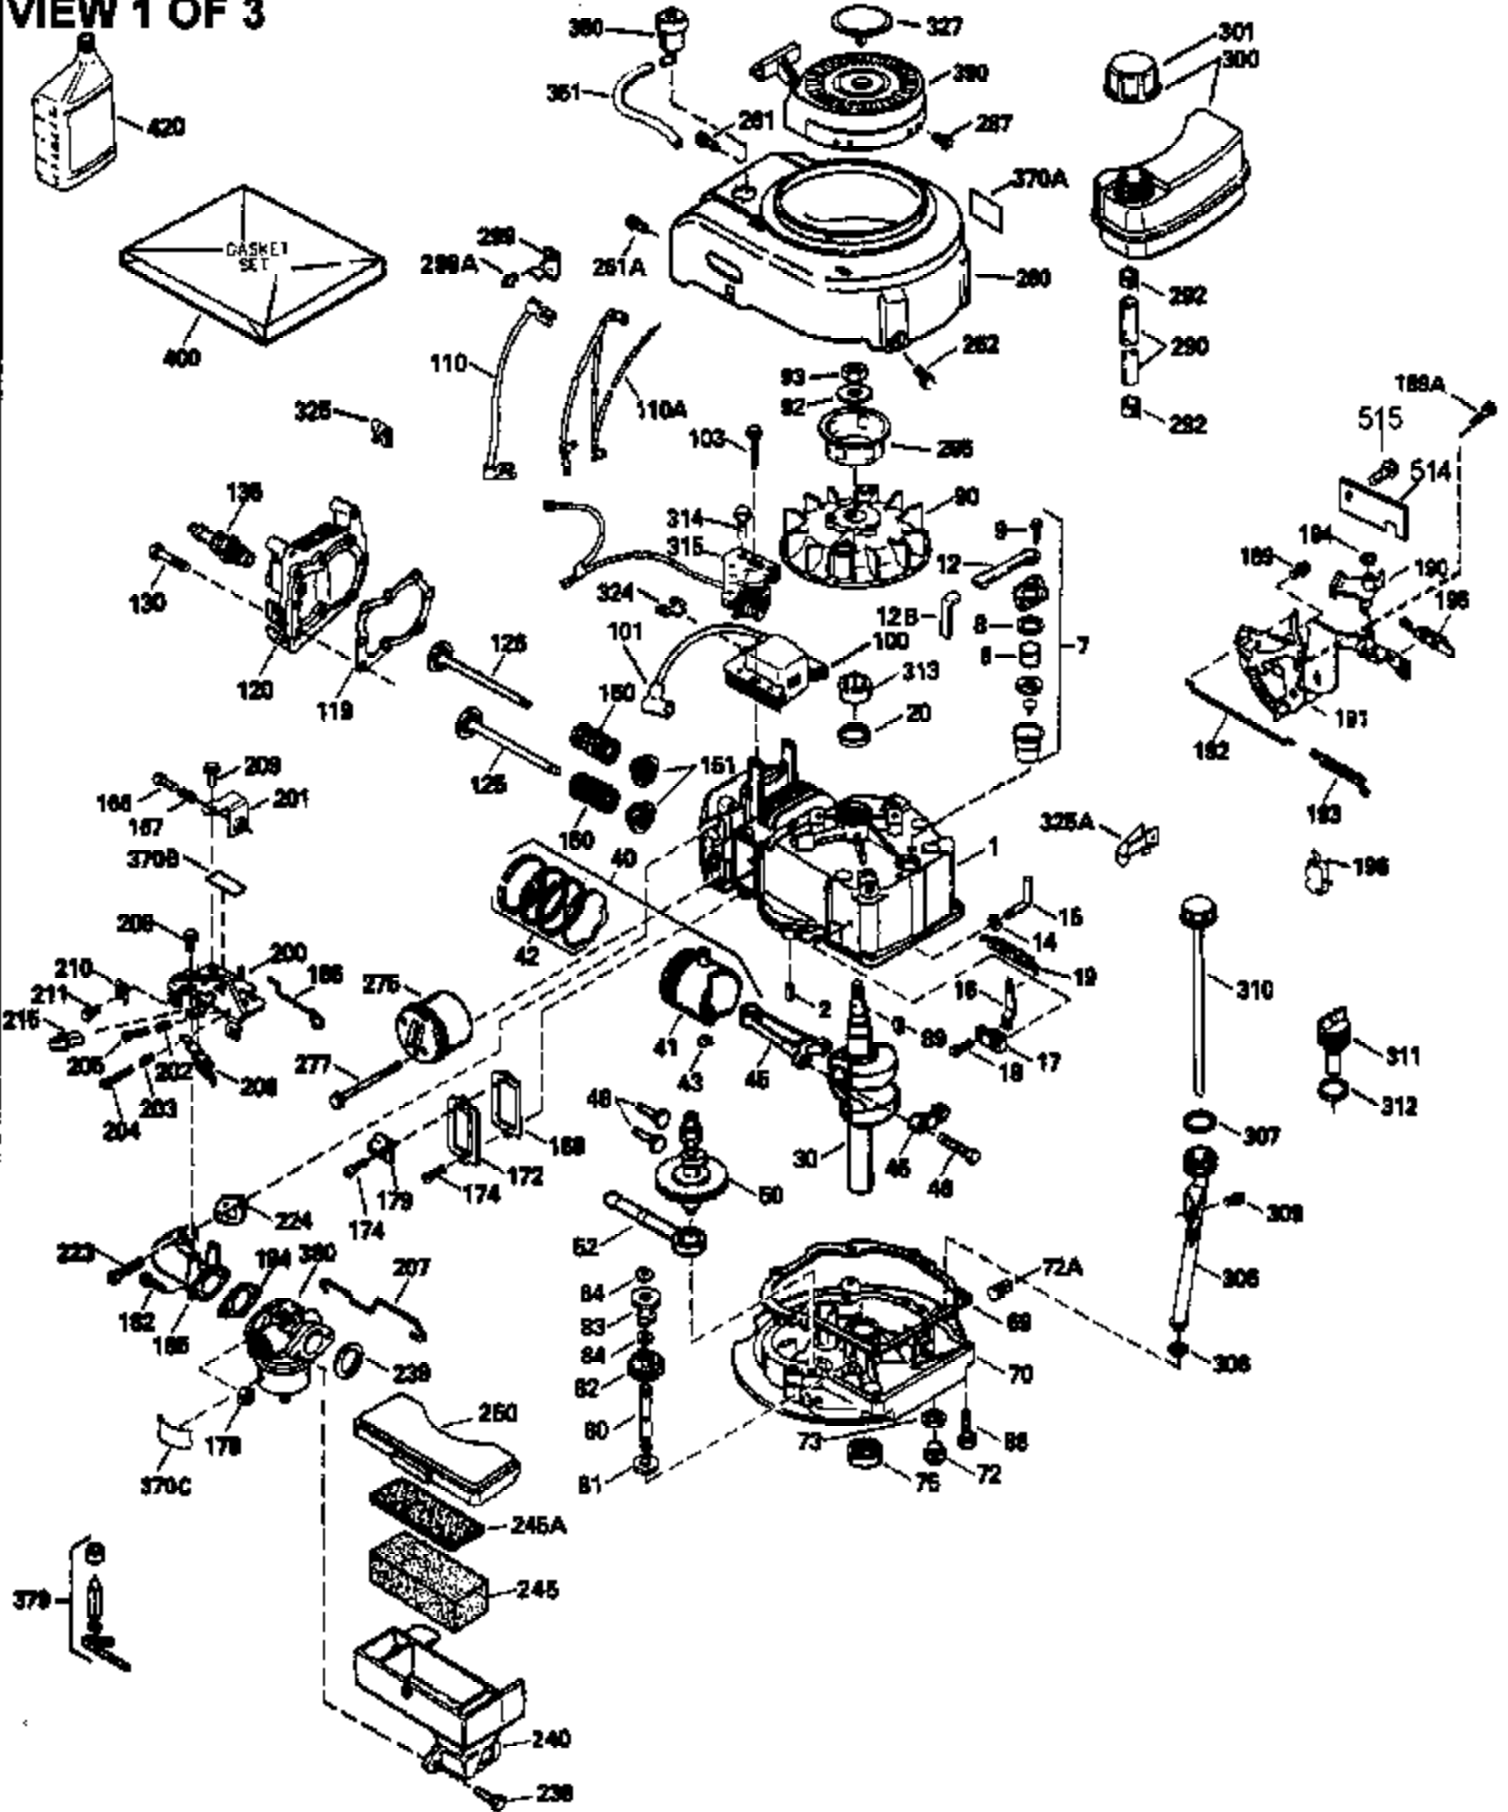

ILLUSTRATION SHOWS TYPICAL PARTS ONLY. ORDER BY PART NUMBER. PARTS NOT LISTED ARE SUPPLIED BY OEM.

VIEW 1 OF 3

Engine Parts List #1

Ref #	Part Number	Qty	Description
	1 35010	1	Cylinder (Incl. 2 & 20)
	2 26727	2	Dowel Pin
	6 33734	1	Breather Element
	7 34214A	1	Breather Ass'y. (Incl.6,8,9,12 & 12B)
	8 33735	1	* Breather Gasket
	9 30200	2	Screw, 10-24 x 9/16"
12B	34695	1	Breather Tube Elbow
	12 33886	1	Breather Tube
	14 28277	1	Washer
	15 30589	1	Governor Rod (Incl. 14)
	16 31383A	1	Governor Lever
	17 31335	1	Governor Lever Clamp
	18 650548	1	Screw, 8-32 x 5/16"
	19 31361	1	Extension Spring
	20 32600	1	Oil Seal
	30 35905	1	Crankshaft
	40 35544A	1	Piston, Pin & Ring Set (Std.)
	40 35545A	1	Piston, Pin & Ring Set (.010" OS)
	40 35546	1	Piston, Pin & Ring Set (.020" OS)
	41 35541	1	Piston & Pin Ass'y. (Std.) (Incl. 43)
	41 35542	1	Piston & Pin Ass'y. (.010" OS) (Incl. 43)
	41 35543	1	Piston & Pin Ass'y. (.020" OS) (Incl. 43)
	42 35547A	1	Ring Set (Std.)
	42 35548A	1	Ring Set (.010" OS)
	42 35549	1	Ring Set (.020" OS)
	43 20381	2	Piston Pin Retaining Ring
	45 32875	1	Connecting Rod Ass'y. (Incl. 46)
	46 32610A	2	Connecting Rod Bolt
	48 27241	2	Valve Lifter
	50 33148A	1	Camshaft
	52 29914	1	Oil Pump Ass'y.
	69 35261	1	* Mounting Flange Gasket
	70 34311C	1	Mounting Flange (Incl. 72, 75, & 80)
	72 36083	1	Oil Drain Plug
	75 27897	1	Oil Seal
	80 30574A	1	Governor Shaft
	81 30590A	1	Washer
	82 30591	1	Governor Gear Ass'y. (Incl. 81)
	83 30588A	1	Governor Spool
	84 29193	2	Retaining Ring
	86 650488	6	Screw, 1/4-20 x 1-1/4"
	89 611004	1	Flywheel Key
	90 611112	1	Flywheel
	92 650815	1	Belleville Washer
	93 650816	1	Flywheel Nut
	100 34443A	1	Solid State Ignition
	101 610118	1	Spark Plug Cover
	103 650814	2	Screw, Torx T-15, 10-24 x 1"
	110 34961	1	Ground Wire
	119 33015A	1	* Cylinder Head Gasket
	120 34342	1	Cylinder Head
	125 29313C	1	Exhaust Valve (Std.) (Incl. 151)
	125 29315C	1	Exhaust Valve (1/32" OS) (Incl. 151)
	126 29314B	1	Intake Valve (Std.) (Incl. 151)
	126 29315C	1	Intake Valve (1/32" OS) (Incl. 151)
	130 6021A	8	Screw, 5/16-18 x 1-1/2"
	135 35395	1	Resistor Spark Plug (RJ19LM)
	150 31672	2	Valve Spring