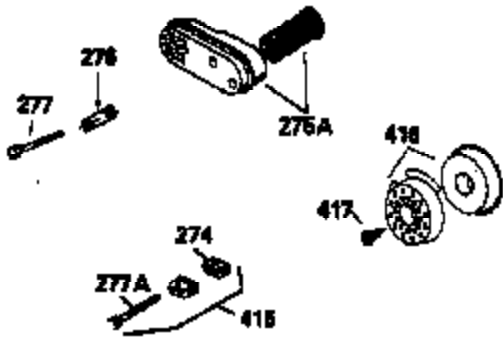

ILLUSTRATION SHOWS TYPICAL PARTS ONLY. ORDER BY PART NUMBER. PARTS NOT LISTED ARE SUPPLIED BY OEM.

VIEW 3 OF 3

Ref #	Part Number	Qty	Description
19	31361	1	Extension Spring
69	35261	1	* Mounting Flange Gasket
92	650815	1	Belleville Washer
182	6201	2	Screw, 1/4-28 x 7/8"
185	31384A	1	Intake Pipe (Incl. 224)
186	32653	1	Governor Link
191	35040B	1	S.E. Brake Bracket (Incl. 195)
216	33086	1	R.P.M. Adjusting Lever
223	650451	2	Screw, 1/4-20 x 1"
238	650932	2	Screw, 10-32 x 49/64"
239A	35066	1	Air Cleaner Filter
241	35797	1	Air Cleaner Collar
250	35065	1	Air Cleaner Cover
277	650795	2	Screw, 1/4-20 x 2-1/4"
370A	34346	1	Lubrication Decal