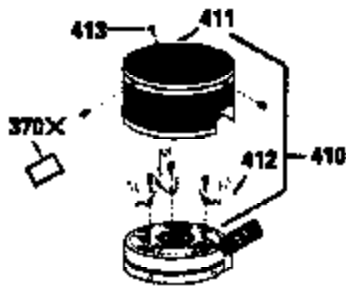

ILLUSTRATION SHOWS TYPICAL PARTS ONLY. ORDER BY PART NUMBER. PARTS NOT LISTED ARE SUPPLIED BY OEM.

VIEW 3 OF 3

Ref #	Part Number	Qty	Description
19	31361	1	Extension Spring
69	35261	1	* Mounting Flange Gasket
92	650815	1	Belleville Washer
182	6201	2	Screw, 1/4-28 x 7/8"
185	31384A	1	Intake Pipe (Incl. 224)
186	32653	1	Governor Link
191	35040B	1	S.E. Brake Bracket (Incl. 195)
216	33086	1	R.P.M. Adjusting Lever
223	650451	2	Screw, 1/4-20 x 1"
238	650932	2	Screw, 10-32 x 49/64"
239A	35066	1	Air Cleaner Filter
241	35797	1	Air Cleaner Collar
250	35065	1	Air Cleaner Cover
277	650795	2	Screw, 1/4-20 x 2-1/4"
370A	34346	1	Lubrication Decal