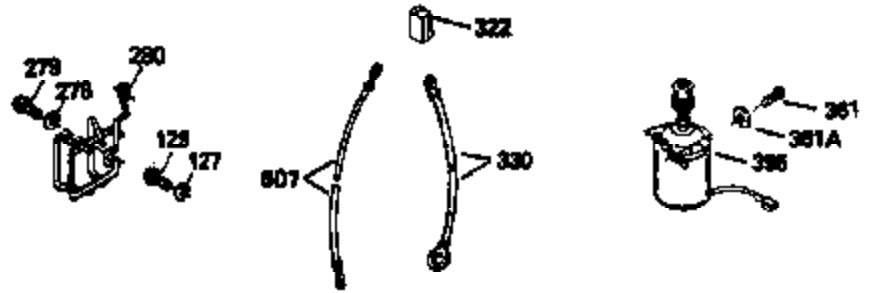

ILLUSTRATION SHOWS TYPICAL PARTS ONLY. ORDER BY PART NUMBER. PARTS NOT LISTED ARE SUPPLIED BY OEM.

VIEW 3 OF 3

Ref #	Part Number	Qty	Description
19	31361	1	Extension Spring
69	35261	1	* Mounting Flange Gasket
92	650815	1	Belleville Washer
182	6201	2	Screw, 1/4-28 x 7/8"
185	31384A	1	Intake Pipe (Incl. 224)
186	34358	1	Governor Link
223	650451	2	Screw, 1/4-20 x 1"
238	650932	2	Screw, 10-32 x 49/64"
239A	35066	1	Air Cleaner Filter
241	35797	1	Air Cleaner Collar
250	35065	1	Air Cleaner Cover
277	650795	2	Screw, 1/4-20 x 2-1/4"
357	34985	1	Starter Rope Retainer