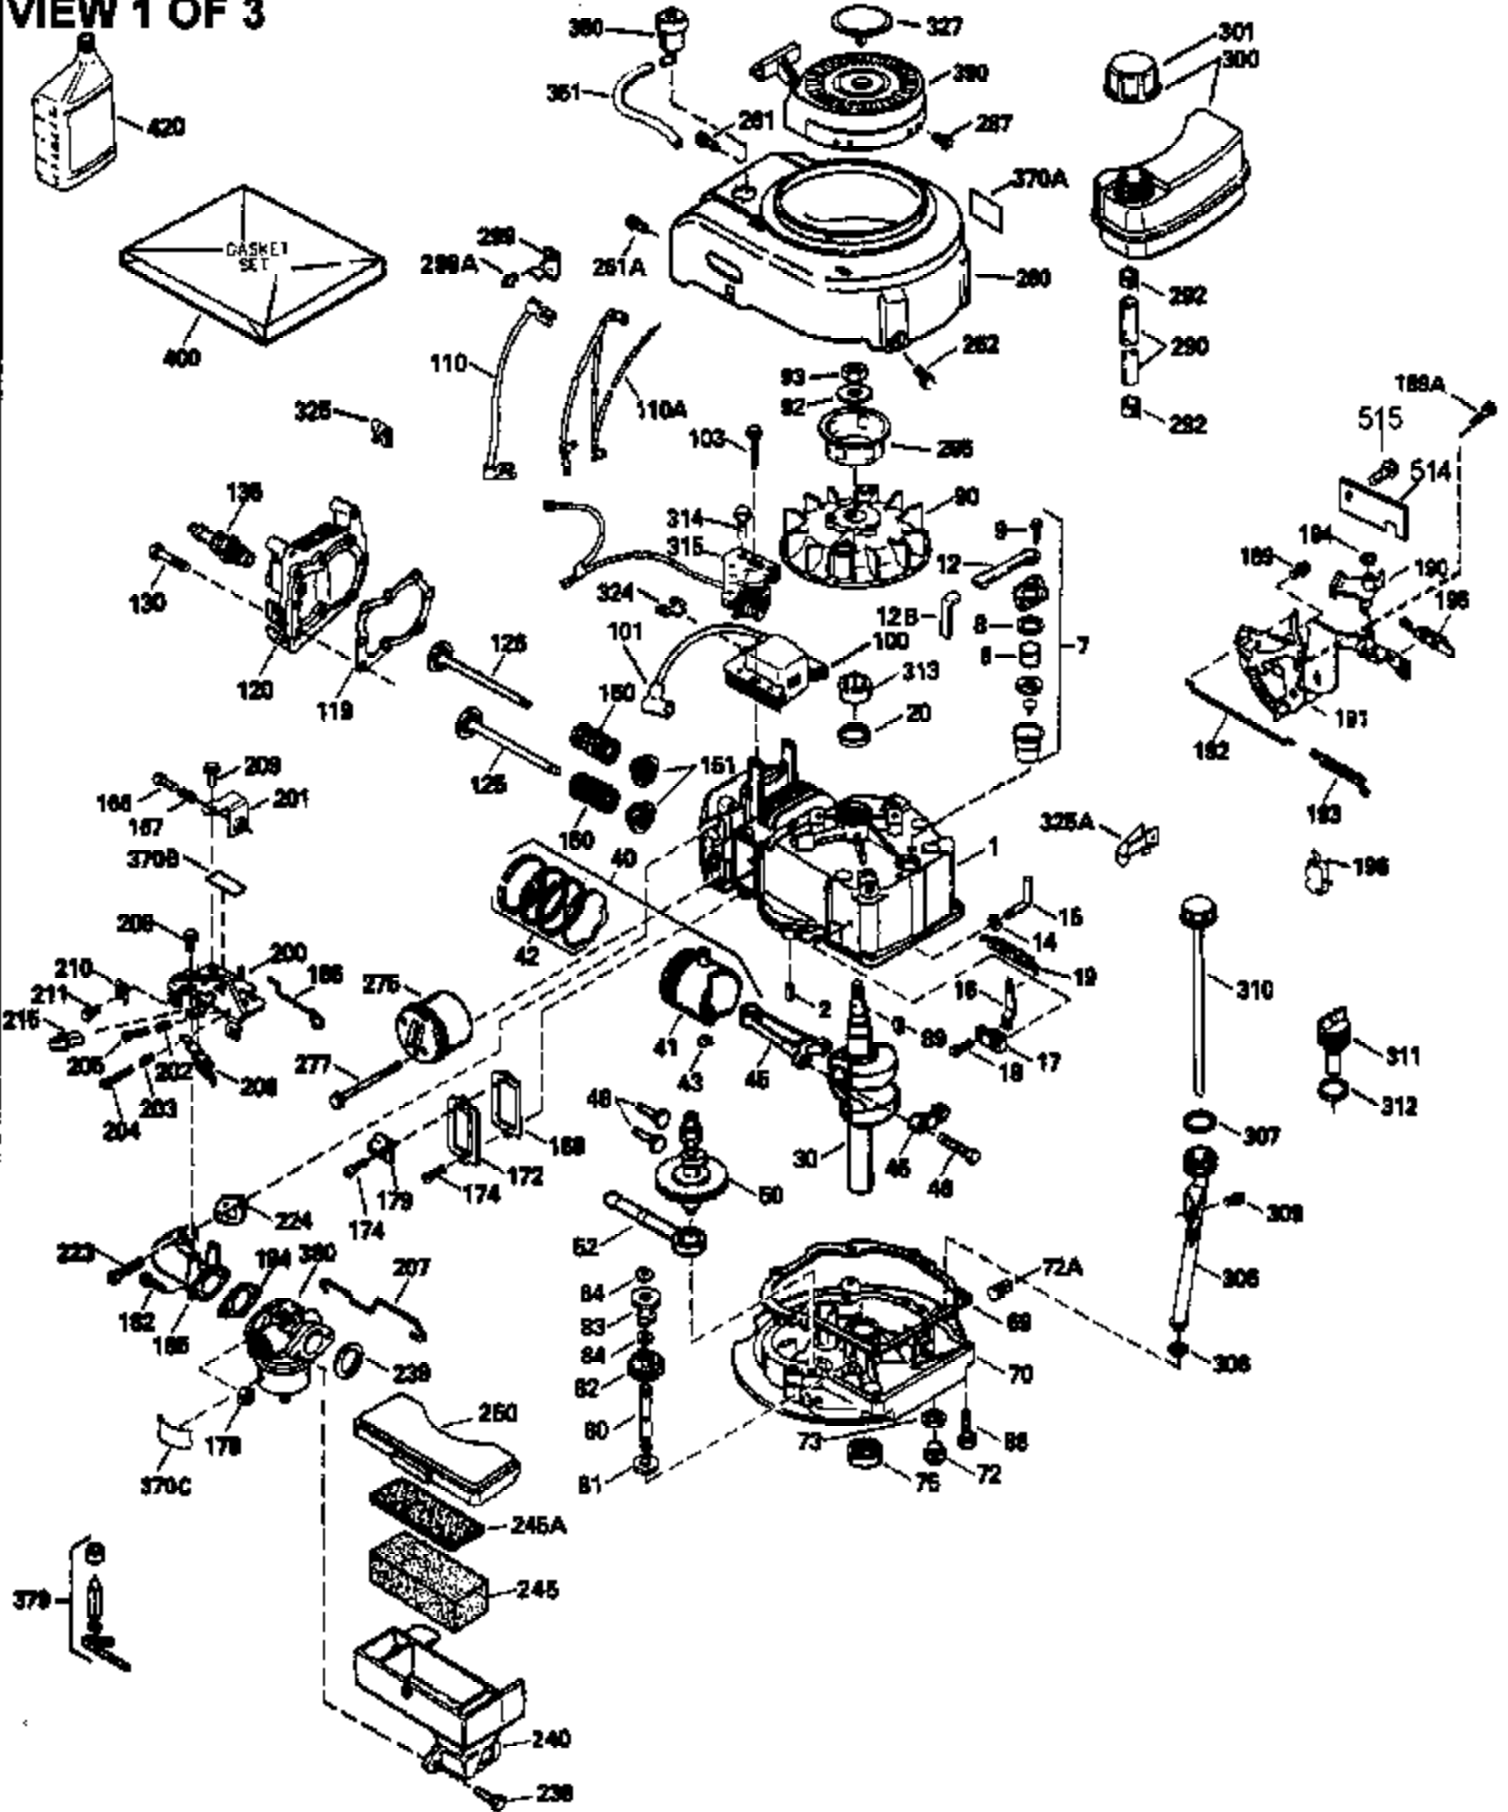

ILLUSTRATION SHOWS TYPICAL PARTS ONLY. ORDER BY PART NUMBER. PARTS NOT LISTED ARE SUPPLIED BY OEM.

VIEW 1 OF 3

Engine Parts List #1

Ref #	Part Number	Qty	Description
1	35010	1	Cylinder (Incl. 2 & 20)
2	26727	2	Dowel Pin
6	33734	1	Breather Element
7	34214A	1	Breather Ass'y. (Incl. 6, 8, 9 & 12)
8	33735	1	* Breather Gasket
9	30200	2	Screw, 10-24 x 9/16"
12	33886	1	Breather Tube
14	28277	1	Washer
15	30589	1	Governor Rod (Incl. 14)
16	31383A	1	Governor Lever
17	31335	1	Governor Lever Clamp
18	650548	1	Screw, 8-32 x 5/16"
19	31361	1	Extension Spring
20	32600	1	Oil Seal
30	35753A	1	Crankshaft
40	35544	1	Piston, Pin & Ring Set (Std.)
40	35545	1	Piston, Pin & Ring Set (.010" OS)
40	35546	1	Piston, Pin & Ring Set (.020" OS)
41	35541	1	Piston & Pin Ass'y. (Std.) (Incl. 43)
41	35542	1	Piston & Pin Ass'y. (.010" OS) (Incl. 43)
41	35543	1	Piston & Pin Ass'y. (.020" OS) (Incl. 43)
42	35547	1	Ring Set (Std.)
42	35548	1	Ring Set (.010" OS)
42	35549	1	Ring Set (.020" OS)
43	20381	2	Piston Pin Retaining Ring
45	32875	1	Connecting Rod Ass'y. (Incl. 46)
46	32610A	2	Connecting Rod Bolt
48	27241	2	Valve Lifter
50	33148A	1	Camshaft
52	29914	1	Oil Pump Ass'y.
69	35261	1	* Mounting Flange Gasket
70	35179A	1	Mounting Flange (Incl. 72, 75, & 80)
72	30572	1	Oil Drain Plug
73	28833	1	Drain Plug Gasket
75	27897	1	Oil Seal
80	30574	1	Governor Shaft
81	30590A	1	Washer
82	30591	1	Governor Gear Ass'y. (Incl. 81)
83	30588A	1	Governor Spool
84	29193	2	Retaining Ring
86	650488	6	Screw, 1/4-20 x 1-1/4"
89	610961	1	Flywheel Key
90	611123	1	Flywheel
92	650815	1	Belleville Washer
93	650816	1	Flywheel Nut
100	34443A	1	Solid State Ignition
101	610118	1	Spark Plug Cover
103	650814	2	Screw, Torx T-15, 10-24 x 1"
110	34231	1	Ground Wire
119	33015A	1	* Cylinder Head Gasket
120	34342	1	Cylinder Head
125	29313C	1	Exhaust Valve (Std.) (Incl. 151)
125	29315C	1	Exhaust Valve (1/32" OS) (Incl. 151)
126	29314B	1	Intake Valve (Std.) (Incl. 151)
126	29315C	1	Intake Valve (1/32" OS) (Incl. 151)
130	6021A	8	Screw, 5/16-18 x 1-1/2"
135	35395	1	Resistor Spark Plug (RJ19LM)
150	31672	2	Valve Spring