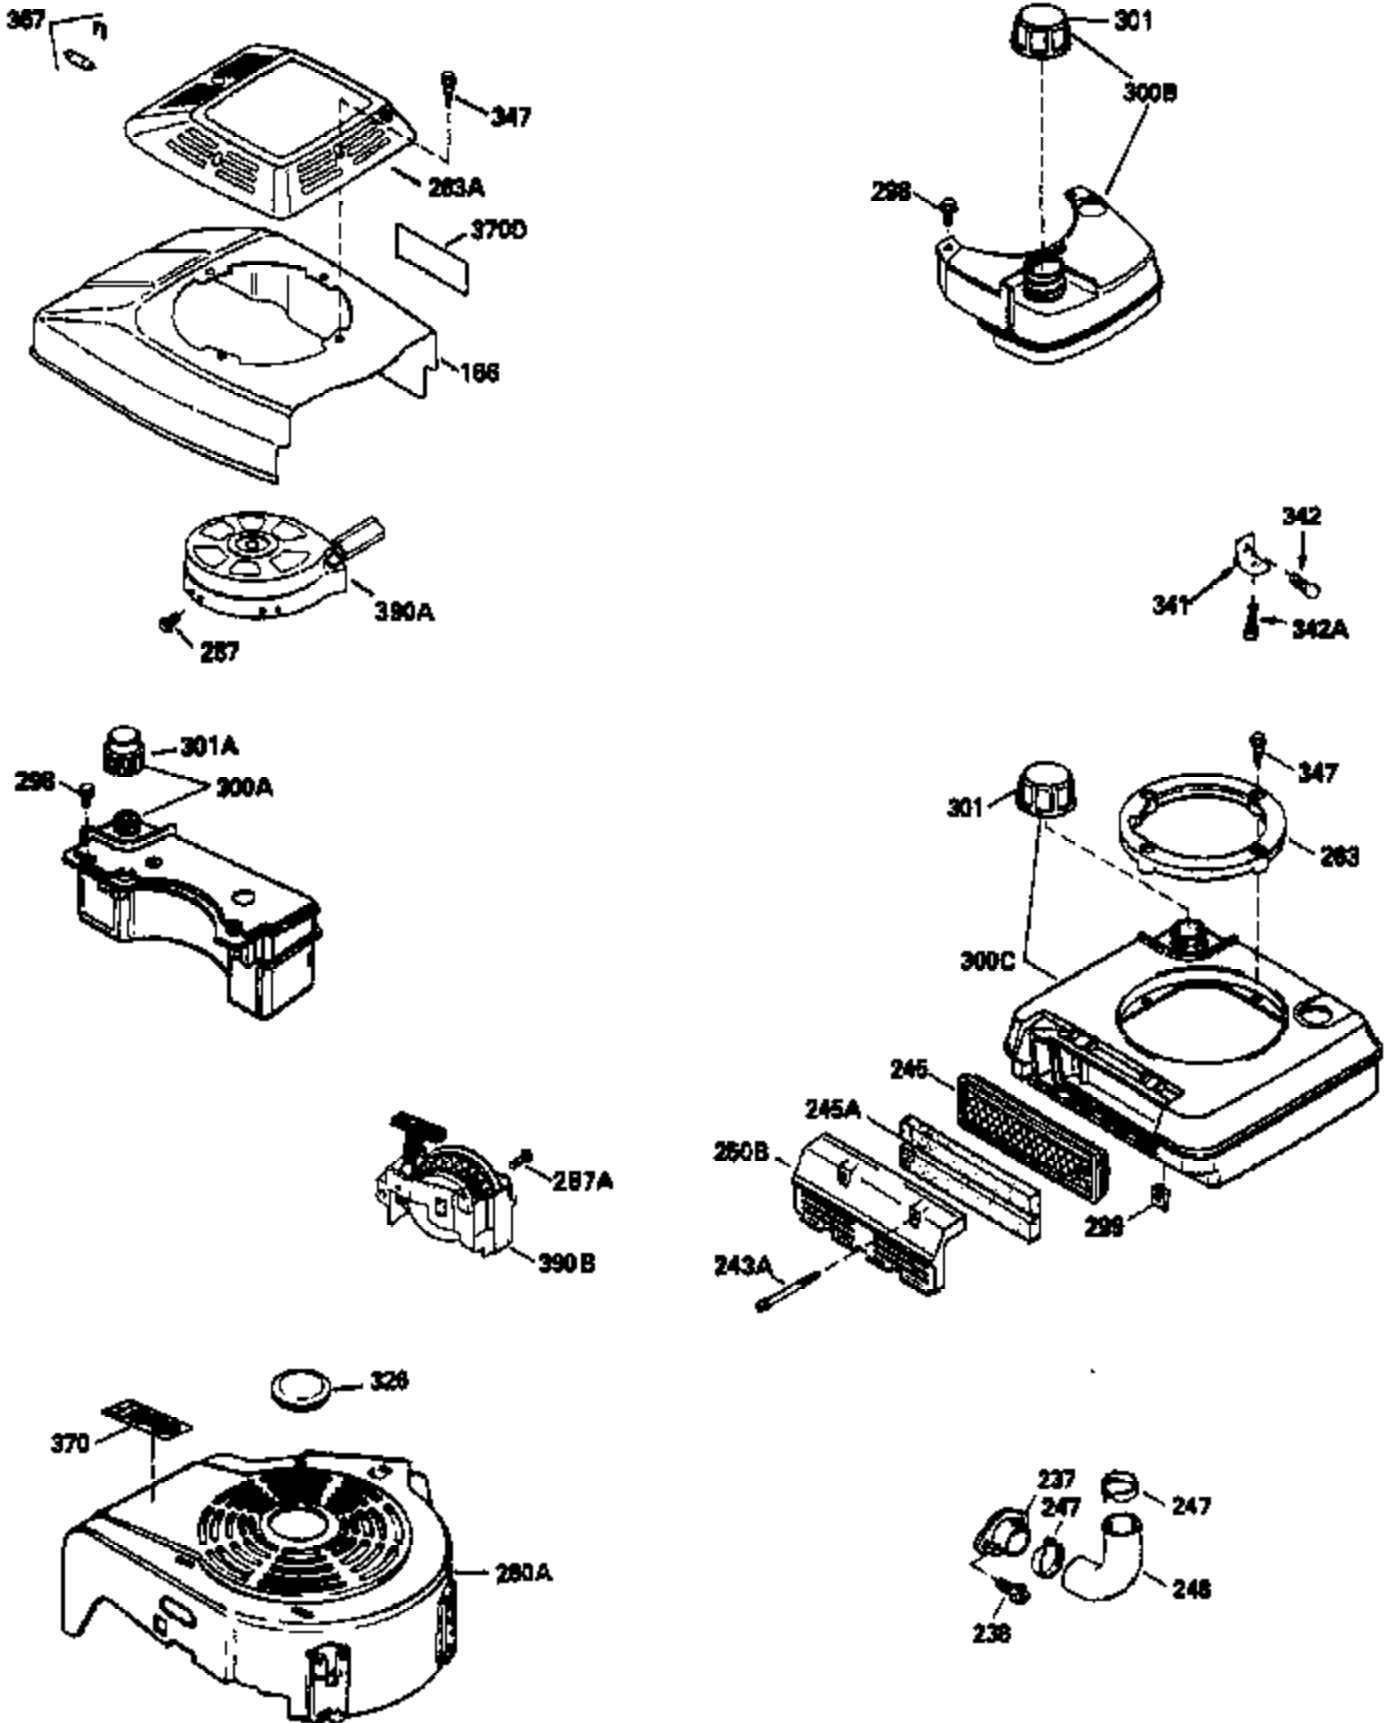

ILLUSTRATION SHOWS TYPICAL PARTS ONLY. ORDER BY PART NUMBER. PARTS NOT LISTED ARE SUPPLIED BY OEM.

VIEW 2 OF 3

Ref #	Part Number	Qty	Description
92	650815	1	Belleville Washer
238	650932	2	Screw, 10-32 x 49/64"
287	650884	2	Screw, 8-32 x 1/2"
298	28763	3	Screw, 10-32 x 35/64"
301	35355	1	Fuel Cap
357	34985	1	Starter Rope Retainer
370	35169	1	Instruction Decal
390	590621	1	Rewind Starter