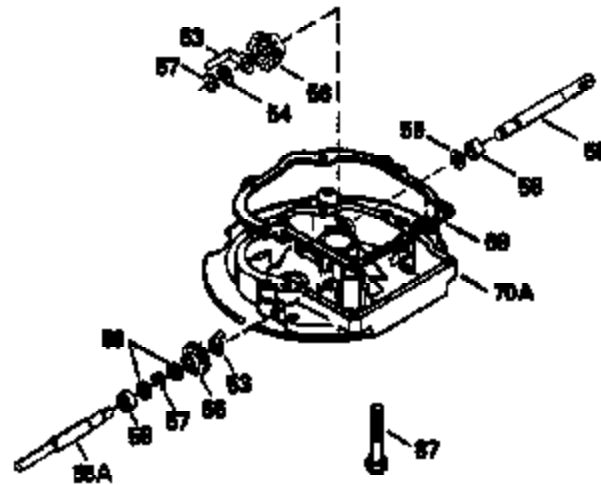

ILLUSTRATION SHOWS TYPICAL PARTS ONLY. ORDER BY PART NUMBER. PARTS NOT LISTED ARE SUPPLIED BY OEM.

VIEW 2 OF 3

Ref #	Part Number	Qty	Description
92	650815	1	Belleville Washer
238	650932	2	Screw, 10-32 x 49/64"
287	650884	2	Screw, 8-32 x 1/2"
298	28763	3	Screw, 10-32 x 35/64"
301	35355	1	Fuel Cap
357	34985	1	Starter Rope Retainer
370	35169	1	Instruction Decal
390	590621	1	Rewind Starter

ILLUSTRATION SHOWS TYPICAL PARTS ONLY. ORDER BY PART NUMBER. PARTS NOT LISTED ARE SUPPLIED BY OEM.

VIEW 3 OF 3

Ref #	Part Number	Qty	Description
19	31361	1	Extension Spring
69	35261	1	* Mounting Flange Gasket
92	650815	1	Belleville Washer
182	6201	2	Screw, 1/4-28 x 7/8"
185	31384A	1	Intake Pipe (Incl. 224)
186	34358	1	Governor Link
223	650451	2	Screw, 1/4-20 x 1"
238	650932	2	Screw, 10-32 x 49/64"
239A	35066	1	Air Cleaner Filter
241	35797	1	Air Cleaner Collar
250	35065	1	Air Cleaner Cover
277	650795	2	Screw, 1/4-20 x 2-1/4"
357	34985	1	Starter Rope Retainer