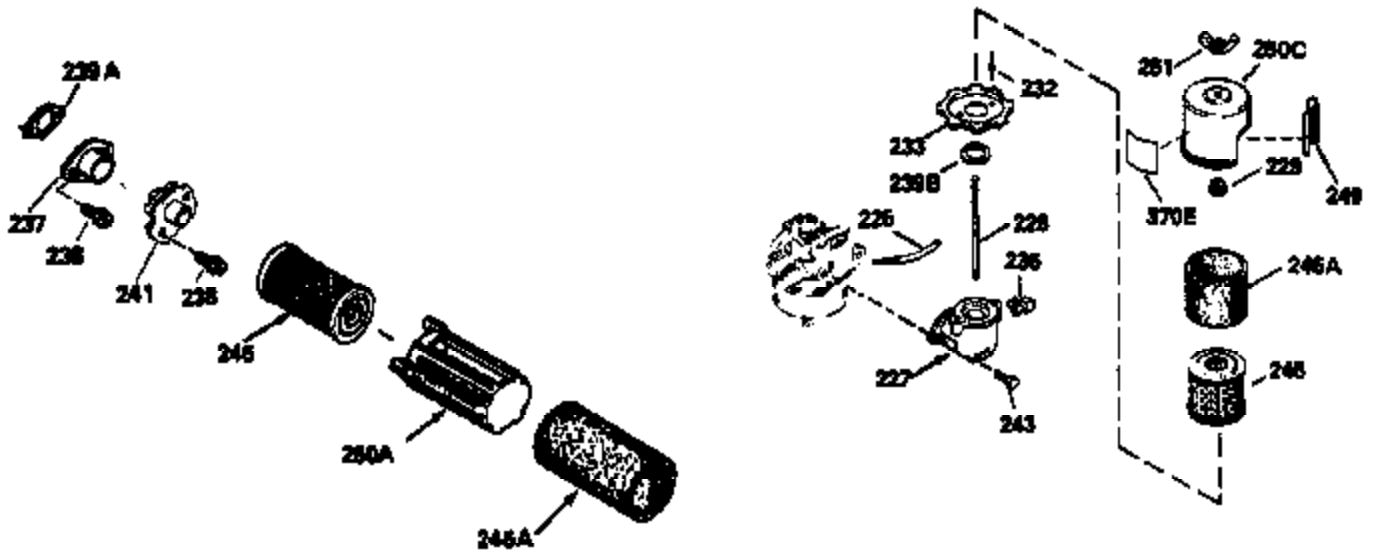

ILLUSTRATION SHOWS TYPICAL PARTS ONLY. ORDER BY PART NUMBER. PARTS NOT LISTED ARE SUPPLIED BY OEM.

VIEW 2 OF 3

Ref #	Part Number	Qty	Description
92	650815	1	Belleville Washer
238	650932	2	Screw, 10-32 x 49/64"
287	650884	2	Screw, 8-32 x 1/2"
298	28763	3	Screw, 10-32 x 35/64"
301	35355	1	Fuel Cap
357	34985	1	Starter Rope Retainer
370	35169	1	Instruction Decal
390	590621	1	Rewind Starter

ILLUSTRATION SHOWS TYPICAL PARTS ONLY. ORDER BY PART NUMBER. PARTS NOT LISTED ARE SUPPLIED BY OEM.

VIEW 3 OF 3

Ref #	Part Number	Qty	Description
19	31361	1	Extension Spring
69	35261	1	* Mounting Flange Gasket
92	650815	1	Belleville Washer
182	6201	2	Screw, 1/4-28 x 7/8"
185	31384A	1	Intake Pipe (Incl. 224)
186	34358	1	Governor Link
223	650451	2	Screw, 1/4-20 x 1"
238	650932	2	Screw, 10-32 x 49/64"
239A	35066	1	Air Cleaner Filter
241	35797	1	Air Cleaner Collar
250	35065	1	Air Cleaner Cover
277	650795	2	Screw, 1/4-20 x 2-1/4"
357	34985	1	Starter Rope Retainer