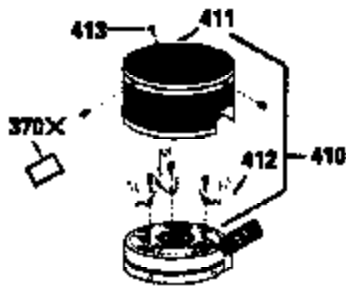

ILLUSTRATION SHOWS TYPICAL PARTS ONLY. ORDER BY PART NUMBER. PARTS NOT LISTED ARE SUPPLIED BY OEM.

VIEW 3 OF 3

Ref #	Part Number	Qty	Description
19	31361	1	Extension Spring
69	35261	1	* Mounting Flange Gasket
92	650815	1	Belleville Washer
182	6201	2	Screw, 1/4-28 x 7/8"
185	31384A	1	Intake Pipe (Incl. 224)
186	34358	1	Governor Link
223	650451	2	Screw, 1/4-20 x 1"
238	650932	2	Screw, 10-32 x 49/64"
239A	35066	1	Air Cleaner Filter
241	35797	1	Air Cleaner Collar
250	35065	1	Air Cleaner Cover
277	650795	2	Screw, 1/4-20 x 2-1/4"
357	34985	1	Starter Rope Retainer