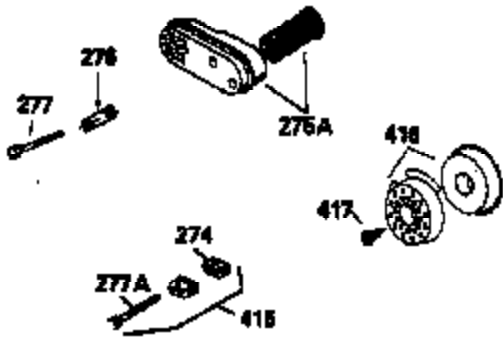

ILLUSTRATION SHOWS TYPICAL PARTS ONLY. ORDER BY PART NUMBER. PARTS NOT LISTED ARE SUPPLIED BY OEM.

VIEW 2 OF 3

Ref #	Part Number	Qty	Description
92	650815	1	Belleville Washer
238	650932	2	Screw, 10-32 x 49/64"
287	650884	2	Screw, 8-32 x 1/2"
298	28763	3	Screw, 10-32 x 35/64"
301	35355	1	Fuel Cap
357	34985	1	Starter Rope Retainer
370	35169	1	Instruction Decal
390	590621	1	Rewind Starter

ILLUSTRATION SHOWS TYPICAL PARTS ONLY. ORDER BY PART NUMBER. PARTS NOT LISTED ARE SUPPLIED BY OEM.

VIEW 3 OF 3

Ref #	Part Number	Qty	Description
19	31361	1	Extension Spring
69	35261	1	* Mounting Flange Gasket
92	650815	1	Belleville Washer
182	6201	2	Screw, 1/4-28 x 7/8"
185	31384A	1	Intake Pipe (Incl. 224)
186	34358	1	Governor Link
223	650451	2	Screw, 1/4-20 x 1"
238	650932	2	Screw, 10-32 x 49/64"
239A	35066	1	Air Cleaner Filter
241	35797	1	Air Cleaner Collar
250	35065	1	Air Cleaner Cover
277	650795	2	Screw, 1/4-20 x 2-1/4"
357	34985	1	Starter Rope Retainer