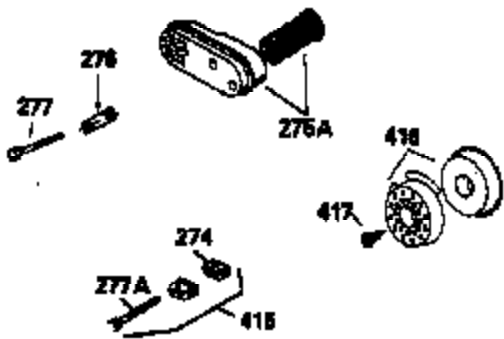

ILLUSTRATION SHOWS TYPICAL PARTS ONLY. ORDER BY PART NUMBER. PARTS NOT LISTED ARE SUPPLIED BY OEM.

VIEW 3 OF 3

Ref #	Part Number	Qty	Description
19	31361		Spring, Extension
69	35261		* Gasket, Mounting flange
92	650815		Washer, Belleville
182	6201		Screw, 1/4-28 x 7/8"
185	31384A		Pipe, Intake (Incl. 224)
186	34337		Link, Governor spring
191	35040B		Bracket Assy., S.E. Brake (Incl. 195)
223	650451		Screw, 1/4-20 x 1"
238	650806		Screw, 10-32 x 5/8"
246	34340		Element, Air cleaner
246D	35435		Filter, Pre-Air (Optional)
250	34341A		Cover, Air cleaner
275A	34613		Muffler
276	33753		Plate, Locking
277A	30063		Screw, Torx T-30, 1/4-20 x 1/2" (Use as req.)
277	650795		Screw, 1/4-20 x 2-1/4" (Use as requir ed)
370A	34346		Decal, Instruction
370G	34387		Decal, Instruction (Optional)
410	730574		Opt.Debris Screen Kit (Incl.370G,411, 412,413)
411	35596		Debris Screen (Optional)
412	35597		Debris Screen Bracket (Optional)
413	650910		Screw, 8-32 x 1/4 (Optional)
415	730162		Muffler Adapter Kit(In.274,277A)(Use as req.)