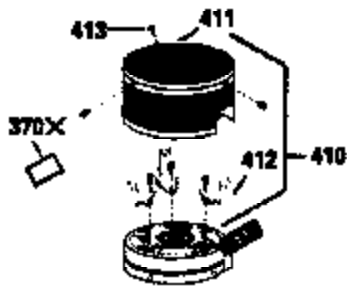

ILLUSTRATION SHOWS TYPICAL PARTS ONLY. ORDER BY PART NUMBER. PARTS NOT LISTED ARE SUPPLIED BY OEM.

VIEW 3 OF 3

Ref #	Part Number	Qty	Description
19	31361		Spring, Extension
69	35261		* Gasket, Mounting flange
92	650815		Washer, Belleville
182	6201		Screw, 1/4-28 x 7/8"
185	31384A		Pipe, Intake (Incl. 224)
186	34337		Link, Governor spring
191	35040B		Bracket Assy., S.E. Brake (Incl. 195)
223	650451		Screw, 1/4-20 x 1"
238	650806		Screw, 10-32 x 5/8"
246	34340		Element, Air cleaner
246D	35435		Filter, Pre-Air (Optional)
250	34341A		Cover, Air cleaner
275A	34613		Muffler
276	33753		Plate, Locking
277A	30063		Screw, Torx T-30, 1/4-20 x 1/2" (Use as req.)
277	650795		Screw, 1/4-20 x 2-1/4" (Use as requir ed)
370A	34346		Decal, Instruction
370G	34387		Decal, Instruction (Optional)
410	730574		Opt.Debris Screen Kit (Incl.370G,411, 412,413)
411	35596		Debris Screen (Optional)
412	35597		Debris Screen Bracket (Optional)
413	650910		Screw, 8-32 x 1/4 (Optional)
415	730162		Muffler Adapter Kit(In.274,277A)(Use as req.)