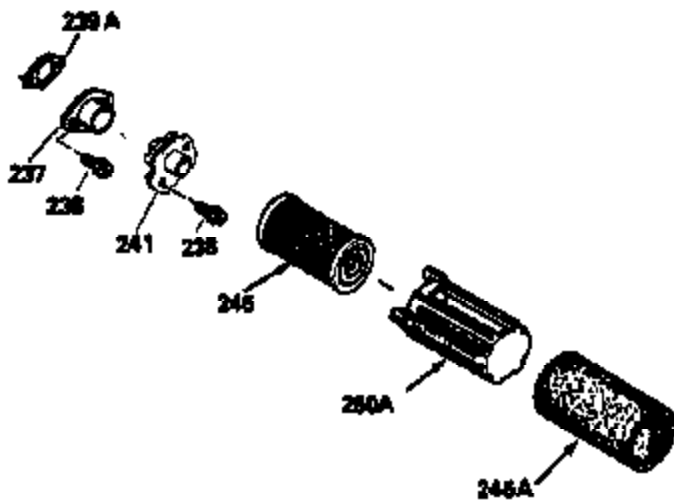

ILLUSTRATION SHOWS TYPICAL PARTS ONLY. ORDER BY PART NUMBER. PARTS NOT LISTED ARE SUPPLIED BY OEM.

VIEW 3 OF 3

Ref #	Part Number	Qty	Description
19	31361		Spring, Extension
69	35261		* Gasket, Mounting flange
92	650815		Washer, Belleville
182	6201		Screw, 1/4-28 x 7/8"
185	31384A		Pipe, Intake (Incl. 224)
186	34337		Link, Governor spring
191	35040B		Bracket Assy., S.E. Brake (Incl. 195)
223	650451		Screw, 1/4-20 x 1"
238	650806		Screw, 10-32 x 5/8"
246	34340		Element, Air cleaner
246D	35435		Filter, Pre-Air (Optional)
250	34341A		Cover, Air cleaner
275A	34613		Muffler
276	33753		Plate, Locking
277A	30063		Screw, Torx T-30, 1/4-20 x 1/2" (Use as req.)
277	650795		Screw, 1/4-20 x 2-1/4" (Use as requir ed)
370A	34346		Decal, Instruction
370G	34387		Decal, Instruction (Optional)
410	730574		Opt.Debris Screen Kit (Incl.370G,411, 412,413)
411	35596		Debris Screen (Optional)
412	35597		Debris Screen Bracket (Optional)
413	650910		Screw, 8-32 x 1/4 (Optional)
415	730162		Muffler Adapter Kit(In.274,277A)(Use as req.)