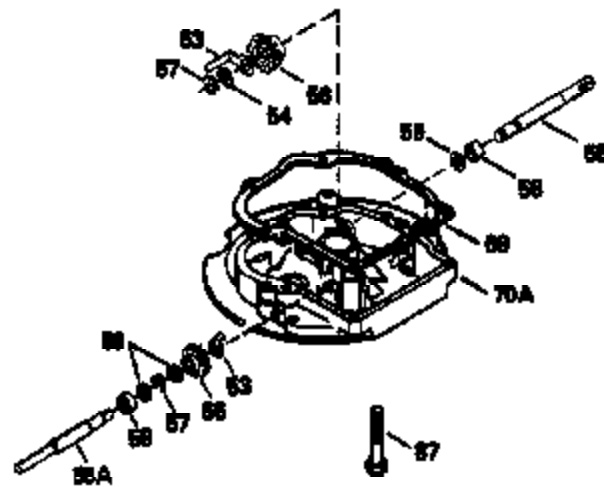

ILLUSTRATION SHOWS TYPICAL PARTS ONLY. ORDER BY PART NUMBER. PARTS NOT LISTED ARE SUPPLIED BY OEM.

VIEW 3 OF 3

Ref #	Part Number	Qty	Description
19	31361		Spring, Extension
69	35261		* Gasket, Mounting flange
92	650815		Washer, Belleville
182	6201		Screw, 1/4-28 x 7/8"
185	31384A		Pipe, Intake (Incl. 224)
186	34337		Link, Governor spring
191	35040B		Bracket Assy., S.E. Brake (Incl. 195)
223	650451		Screw, 1/4-20 x 1"
238	650806		Screw, 10-32 x 5/8"
246	34340		Element, Air cleaner
246D	35435		Filter, Pre-Air (Optional)
250	34341A		Cover, Air cleaner
275A	34613		Muffler
276	33753		Plate, Locking
277A	30063		Screw, Torx T-30, 1/4-20 x 1/2" (Use as req.)
277	650795		Screw, 1/4-20 x 2-1/4" (Use as requir ed)
370A	34346		Decal, Instruction
370G	34387		Decal, Instruction (Optional)
410	730574		Opt.Debris Screen Kit (Incl.370G,411, 412,413)
411	35596		Debris Screen (Optional)
412	35597		Debris Screen Bracket (Optional)
413	650910		Screw, 8-32 x 1/4 (Optional)
415	730162		Muffler Adapter Kit(In.274,277A)(Use as req.)