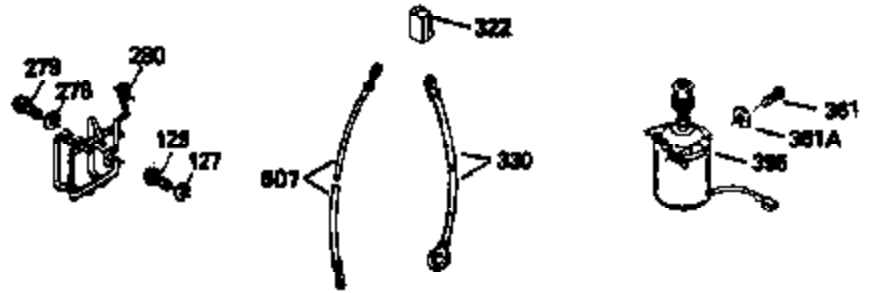

ILLUSTRATION SHOWS TYPICAL PARTS ONLY. ORDER BY PART NUMBER. PARTS NOT LISTED ARE SUPPLIED BY OEM.

VIEW 3 OF 3

Ref #	Part Number	Qty	Description
19	31361		Spring, Extension
69	35261		* Gasket, Mounting flange
92	650815		Washer, Belleville
182	6201		Screw, 1/4-28 x 7/8"
185	31384A		Pipe, Intake (Incl. 224)
186	34337		Link, Governor spring
191	35040B		Bracket Assy., S.E. Brake (Incl. 195)
223	650451		Screw, 1/4-20 x 1"
238	650806		Screw, 10-32 x 5/8"
246	34340		Element, Air cleaner
246D	35435		Filter, Pre-Air (Optional)
250	34341A		Cover, Air cleaner
275A	34613		Muffler
276	33753		Plate, Locking
277A	30063		Screw, Torx T-30, 1/4-20 x 1/2" (Use as req.)
277	650795		Screw, 1/4-20 x 2-1/4" (Use as requir ed)
370A	34346		Decal, Instruction
370G	34387		Decal, Instruction (Optional)
410	730574		Opt.Debris Screen Kit (Incl.370G,411, 412,413)
411	35596		Debris Screen (Optional)
412	35597		Debris Screen Bracket (Optional)
413	650910		Screw, 8-32 x 1/4 (Optional)
415	730162		Muffler Adapter Kit(In.274,277A)(Use as req.)