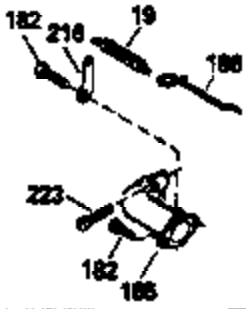

ILLUSTRATION SHOWS TYPICAL PARTS ONLY. ORDER BY PART NUMBER. PARTS NOT LISTED ARE SUPPLIED BY OEM.

VIEW 3 OF 3

Ref #	Part Number	Qty	Description
19	31361		Spring, Extension
69	35261		* Gasket, Mounting flange
92	650815		Washer, Belleville
182	6201		Screw, 1/4-28 x 7/8"
185	31384A		Pipe, Intake (Incl. 224)
186	34337		Link, Governor spring
191	35040B		Bracket Assy., S.E. Brake (Incl. 195)
223	650451		Screw, 1/4-20 x 1"
238	650806		Screw, 10-32 x 5/8"
246	34340		Element, Air cleaner
246D	35435		Filter, Pre-Air (Optional)
250	34341A		Cover, Air cleaner
275A	34613		Muffler
276	33753		Plate, Locking
277A	30063		Screw, Torx T-30, 1/4-20 x 1/2" (Use as req.)
277	650795		Screw, 1/4-20 x 2-1/4" (Use as requir ed)
370A	34346		Decal, Instruction
370G	34387		Decal, Instruction (Optional)
410	730574		Opt.Debris Screen Kit (Incl.370G,411, 412,413)
411	35596		Debris Screen (Optional)
412	35597		Debris Screen Bracket (Optional)
413	650910		Screw, 8-32 x 1/4 (Optional)
415	730162		Muffler Adapter Kit(In.274,277A)(Use as req.)