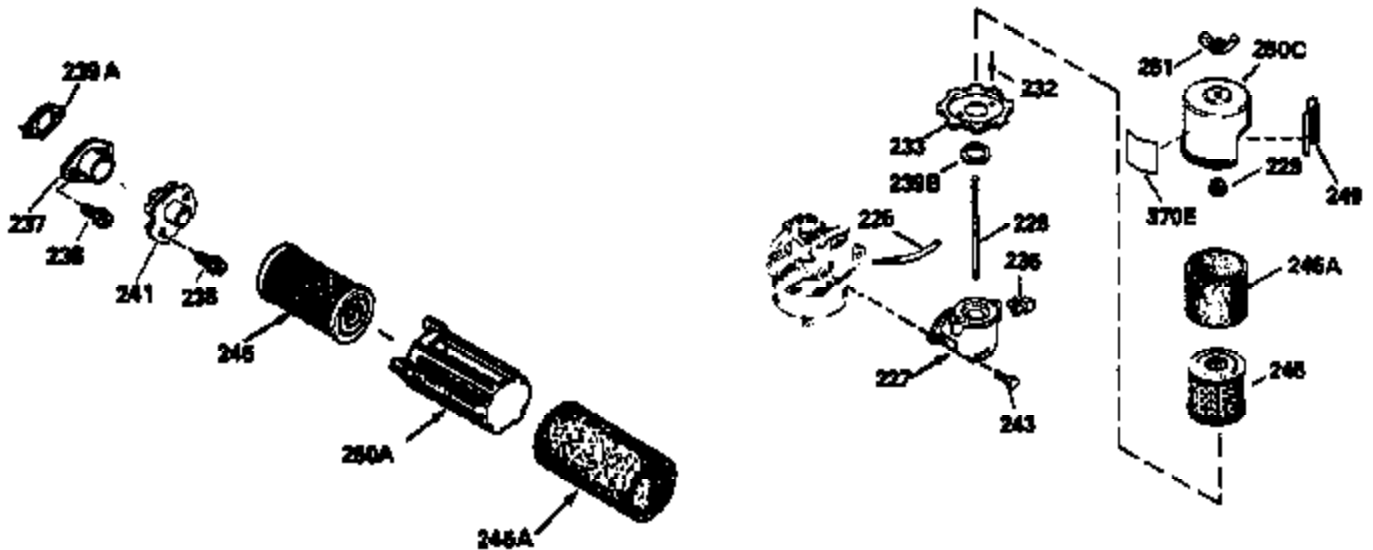

ILLUSTRATION SHOWS TYPICAL PARTS ONLY. ORDER BY PART NUMBER. PARTS NOT LISTED ARE SUPPLIED BY OEM.

VIEW 3 OF 3

Ref #	Part Number	Qty	Description
12A	34695		Elbow, Breather tube
19	31361		Spring, Extension
69	35261		* Gasket, Mounting flange
92	650815		Washer, Belleville
182	6201		Screw, 1/4-28 x 7/8"
185	31384A		Pipe, Intake (Incl. 224)
186	32653		Link, Governor spring
191	35040B		Bracket Assy., S.E. Brake (Incl. 195)
216	33086		Lever, Speed adjusting
223	650451		Screw, 1/4-20 x 1"
238	650932		Screw, 10-32 x 49/64"
241	35797		Collar, Air cleaner
245	35066		Filter, Air cleaner
246D	35435		Filter, Pre-Air (Optional)
250A	35065		Cover Assy., Air cleaner
277	650795		Screw, 1/4-20 x 2-1/4" (Use as required)
277A	30063		Screw, Torx T-30, 1/4-20 x 1/2" (Use as req.)
354	35025		Staple (Not used on all models)
357	34985		Rope Stop & Staple Assy. (Incl. 354)
370A	34993		Decal, Instruction
370G	34387		Decal, Instruction (Optional)
410	730574		Opt.Debris Screen Kit (Incl.370G,411, 412,413)
411	35596		Debris Screen (Optional)
412	35597		Debris Screen Bracket (Optional)
413	650910		Screw, 8-32 x 1/4 (Optional)
415	730162		Muffler Adapter Kit(In.274,277A)(Use as req.)