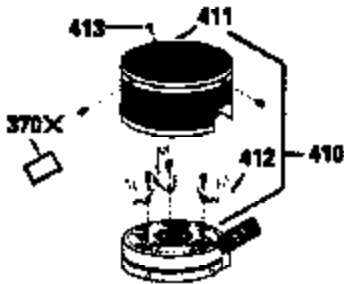

ILLUSTRATION SHOWS TYPICAL PARTS ONLY. ORDER BY PART NUMBER. PARTS NOT LISTED ARE SUPPLIED BY OEM.

VIEW 3 OF 3

Ref #	Part Number	Qty	Description
12A	34695		Elbow, Breather tube
19	31361		Spring, Extension
69	35261		* Gasket, Mounting flange
92	650815		Washer, Belleville
182	6201		Screw, 1/4-28 x 7/8"
185	31384A		Pipe, Intake (Incl. 224)
186	32653		Link, Governor spring
191	35040B		Bracket Assy., S.E. Brake (Incl. 195)
216	33086		Lever, Speed adjusting
223	650451		Screw, 1/4-20 x 1"
238	650932		Screw, 10-32 x 49/64"
241	35797		Collar, Air cleaner
245	35066		Filter, Air cleaner
246D	35435		Filter, Pre-Air (Optional)
250A	35065		Cover Assy., Air cleaner
277	650795		Screw, 1/4-20 x 2-1/4" (Use as required)
277A	30063		Screw, Torx T-30, 1/4-20 x 1/2" (Use as req.)
354	35025		Staple (Not used on all models)
357	34985		Rope Stop & Staple Assy. (Incl. 354)
370A	34993		Decal, Instruction
370G	34387		Decal, Instruction (Optional)
410	730574		Opt.Debris Screen Kit (Incl.370G,411, 412,413)
411	35596		Debris Screen (Optional)
412	35597		Debris Screen Bracket (Optional)
413	650910		Screw, 8-32 x 1/4 (Optional)
415	730162		Muffler Adapter Kit(In.274,277A)(Use as req.)