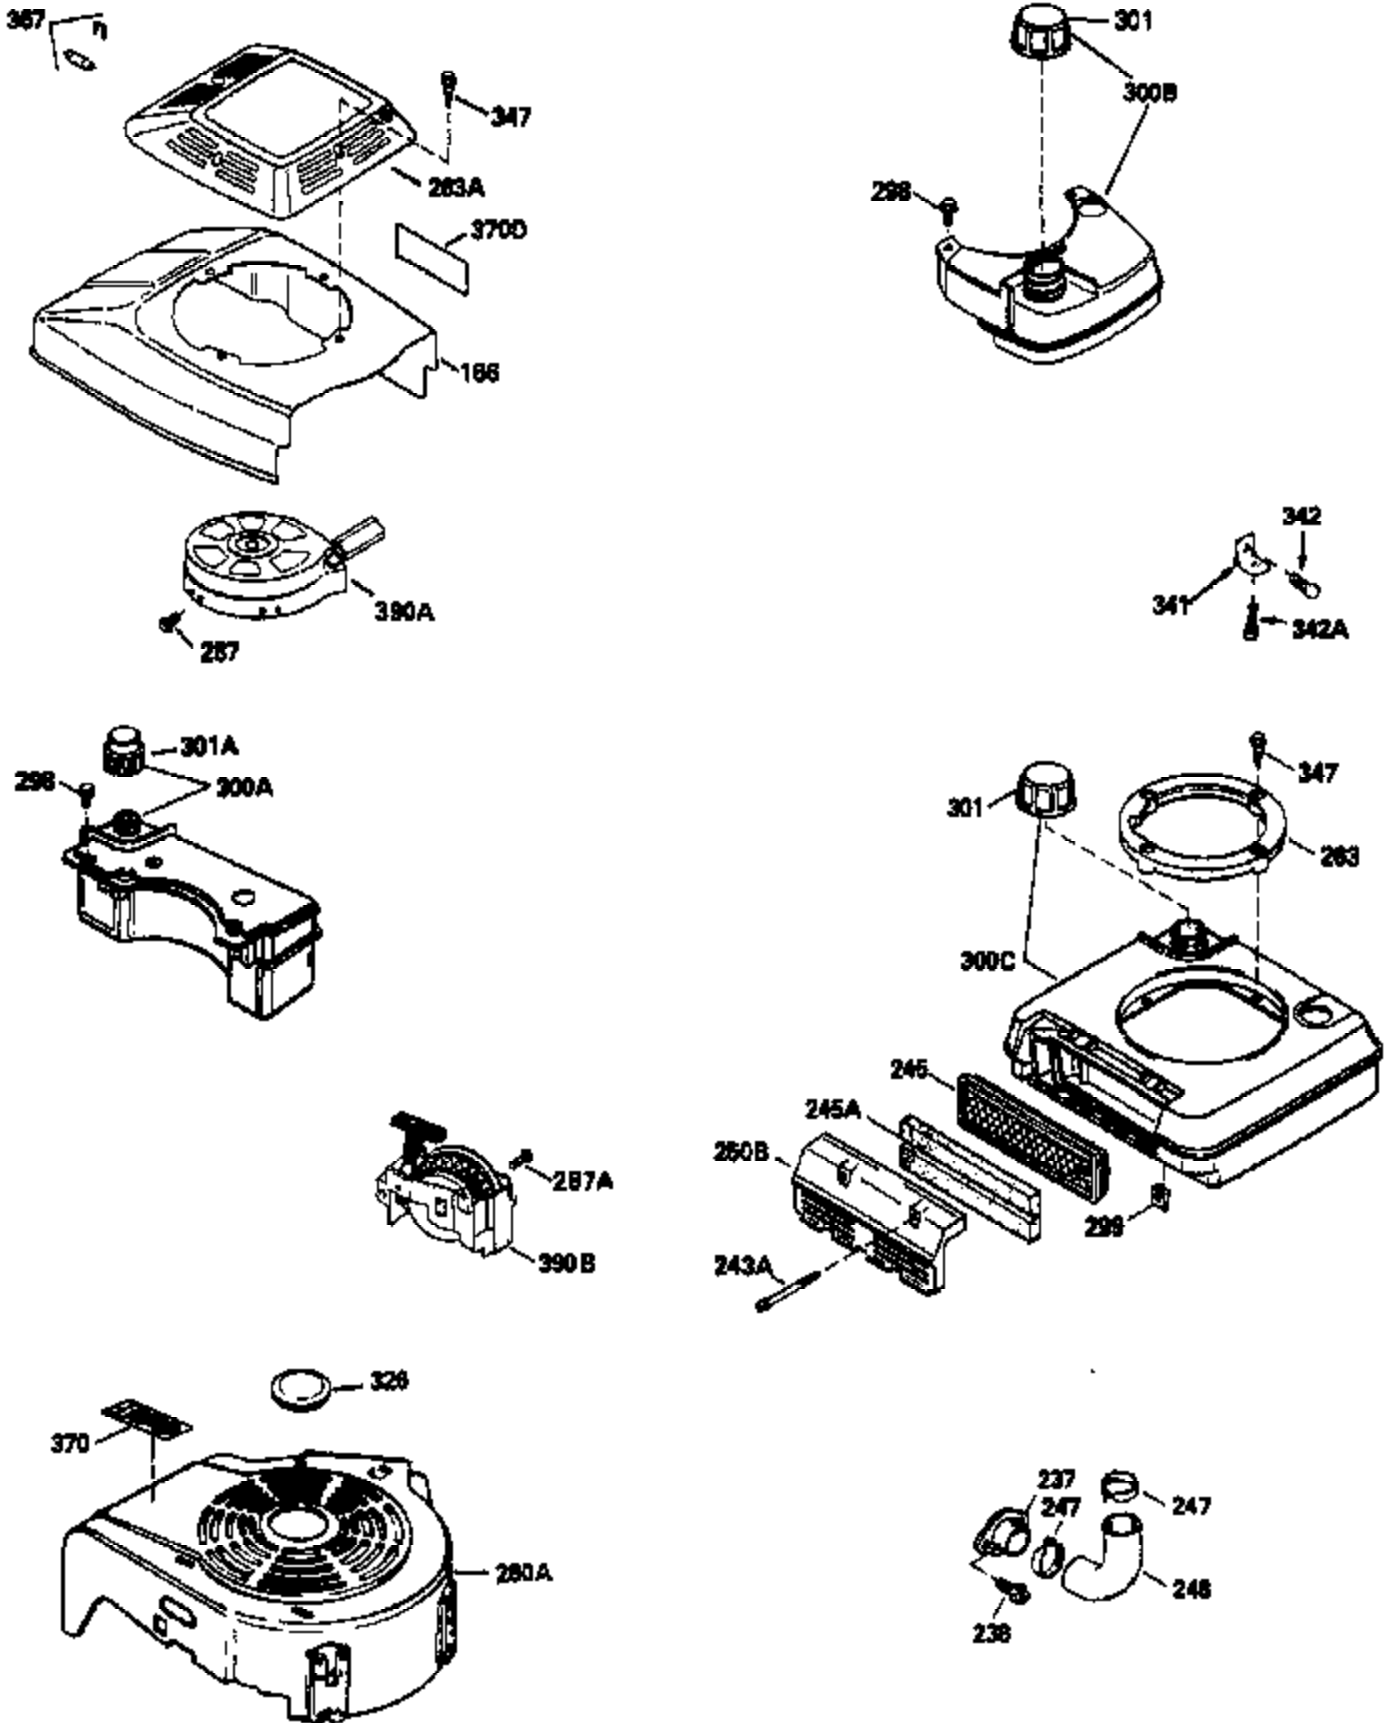

ILLUSTRATION SHOWS TYPICAL PARTS ONLY. ORDER BY PART NUMBER. PARTS NOT LISTED ARE SUPPLIED BY OEM.

VIEW 2 OF 3

Ref #	Part Number	Qty	Description
12A	34695		Elbow, Breather tube
92	650815		Washer, Belleville
191	35040B		Bracket Assy., S.E. Brake (Incl. 195)
238	650932		Screw, 10-32 x 49/64"
245	35066		Filter, Air cleaner
246D	35435		Filter, Pre-Air (Optional)
250A	35065		Cover Assy., Air cleaner
287	650884		Screw, 8-32 x 1/2"
301A	35355		Fuel Cap (Use as required)
354	35025		Staple (Not used on all models)
357	34985		Rope Stop & Staple Assy. (Incl. 354)
370G	34387		Decal, Instruction (Optional)
370A	34993		Decal, Instruction
390	590621		Rewind Starter (Refer to Division 5, Section C, page 34 or Fiche 8A, Grid G-5 for breakdown)