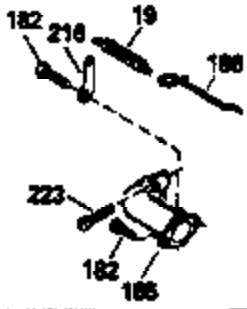

ILLUSTRATION SHOWS TYPICAL PARTS ONLY. ORDER BY PART NUMBER. PARTS NOT LISTED ARE SUPPLIED BY OEM.

VIEW 3 OF 3

Ref #	Part Number	Qty	Description
12A	34695		Elbow, Breather tube
19	31361		Spring, Extension
69	35261		* Gasket, Mounting flange
92	650815		Washer, Belleville
182	6201		Screw, 1/4-28 x 7/8"
185	31384A		Pipe, Intake (Incl. 224)
186	32653		Link, Governor spring
191	35040B		Bracket Assy., S.E. Brake (Incl. 195)
216	33086		Lever, Speed adjusting
223	650451		Screw, 1/4-20 x 1"
238	650932		Screw, 10-32 x 49/64"
241	35797		Collar, Air cleaner
245	35066		Filter, Air cleaner
246D	35435		Filter, Pre-Air (Optional)
250A	35065		Cover Assy., Air cleaner
277	650795		Screw, 1/4-20 x 2-1/4" (Use as required)
277A	30063		Screw, Torx T-30, 1/4-20 x 1/2" (Use as req.)
354	35025		Staple (Not used on all models)
357	34985		Rope Stop & Staple Assy. (Incl. 354)
370A	34993		Decal, Instruction
370G	34387		Decal, Instruction (Optional)
410	730574		Opt.Debris Screen Kit (Incl.370G,411, 412,413)
411	35596		Debris Screen (Optional)
412	35597		Debris Screen Bracket (Optional)
413	650910		Screw, 8-32 x 1/4 (Optional)
415	730162		Muffler Adapter Kit(In.274,277A)(Use as req.)