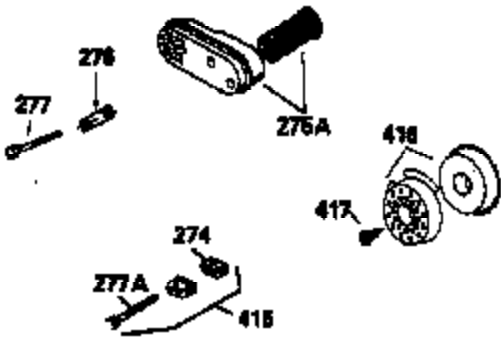

ILLUSTRATION SHOWS TYPICAL PARTS ONLY. ORDER BY PART NUMBER. PARTS NOT LISTED ARE SUPPLIED BY OEM.

VIEW 3 OF 3

Ref #	Part Number	Qty	Description
12A	34695		Elbow, Breather tube
19	31361		Spring, Extension
69	35261		* Gasket, Mounting flange
92	650815		Washer, Belleville
182	6201		Screw, 1/4-28 x 7/8"
185	31384A		Pipe, Intake (Incl. 224)
186	32653		Link, Governor spring
191	35040B		Bracket Assy., S.E. Brake (Incl. 195)
216	33086		Lever, Speed adjusting
223	650451		Screw, 1/4-20 x 1"
238	650932		Screw, 10-32 x 49/64"
241	35797		Collar, Air cleaner
245	35066		Filter, Air cleaner
246D	35435		Filter, Pre-Air (Optional)
250A	35065		Cover Assy., Air cleaner
277	650795		Screw, 1/4-20 x 2-1/4" (Use as required)
277A	30063		Screw, Torx T-30, 1/4-20 x 1/2" (Use as req.)
354	35025		Staple (Not used on all models)
357	34985		Rope Stop & Staple Assy. (Incl. 354)
370A	34993		Decal, Instruction
370G	34387		Decal, Instruction (Optional)
410	730574		Opt.Debris Screen Kit (Incl.370G,411, 412,413)
411	35596		Debris Screen (Optional)
412	35597		Debris Screen Bracket (Optional)
413	650910		Screw, 8-32 x 1/4 (Optional)
415	730162		Muffler Adapter Kit(In.274,277A)(Use as req.)