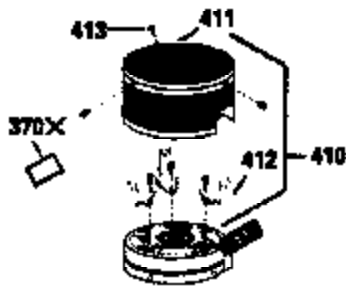

ILLUSTRATION SHOWS TYPICAL PARTS ONLY. ORDER BY PART NUMBER. PARTS NOT LISTED ARE SUPPLIED BY OEM.

VIEW 3 OF 3

Ref #	Part Number	Qty	Description
19	31361	1	Extension Spring
69	35261	1	* Mounting Flange Gasket
92	650815	1	Belleville Washer
182	6201	2	Screw, 1/4-28 x 7/8"
185	36544	1	Intake Pipe (Incl. 224)
186	34337	1	Governor Link
191	35015B	1	S.E. Brake Bracket (Incl. 195)
223	650451	2	Screw, 1/4-20 x 1"
238	650932	2	Screw, 10-32 x 49/64"
241	35797	1	Air Cleaner Collar
245	35066	1	Air Cleaner Filter
250	35065	1	Air Cleaner Cover
277	650795	2	Screw, 1/4-20 x 2-1/4"
302	35480	1	Fuel Cap Retainer
357	36412	1	Starter Rope Retainer
358	35168	1	Rope Guide
370A	36261	1	Lubrication Decal