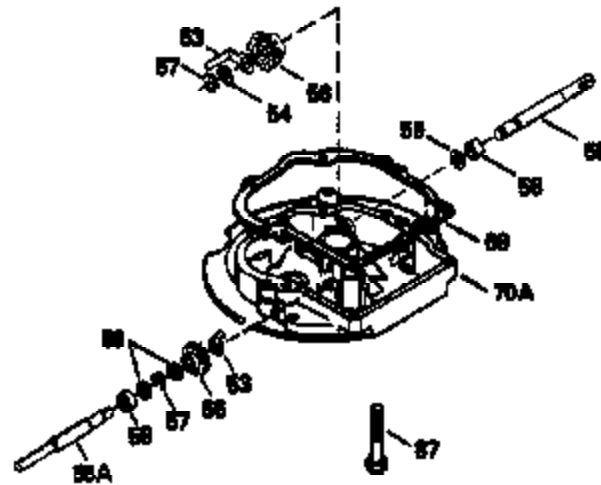

ILLUSTRATION SHOWS TYPICAL PARTS ONLY. ORDER BY PART NUMBER. PARTS NOT LISTED ARE SUPPLIED BY OEM.

VIEW 3 OF 3

Ref #	Part Number	Qty	Description
19	31361	1	Extension Spring
69	35261	1	* Mounting Flange Gasket
92	650815	1	Belleville Washer
182	6201	2	Screw, 1/4-28 x 7/8"
185	36544	1	Intake Pipe (Incl. 224)
186	34337	1	Governor Link
191	35015B	1	S.E. Brake Bracket (Incl. 195)
223	650451	2	Screw, 1/4-20 x 1"
238	650932	2	Screw, 10-32 x 49/64"
241	35797	1	Air Cleaner Collar
245	35066	1	Air Cleaner Filter
250	35065	1	Air Cleaner Cover
277	650795	2	Screw, 1/4-20 x 2-1/4"
302	35480	1	Fuel Cap Retainer
357	36412	1	Starter Rope Retainer
358	35168	1	Rope Guide
370A	36261	1	Lubrication Decal