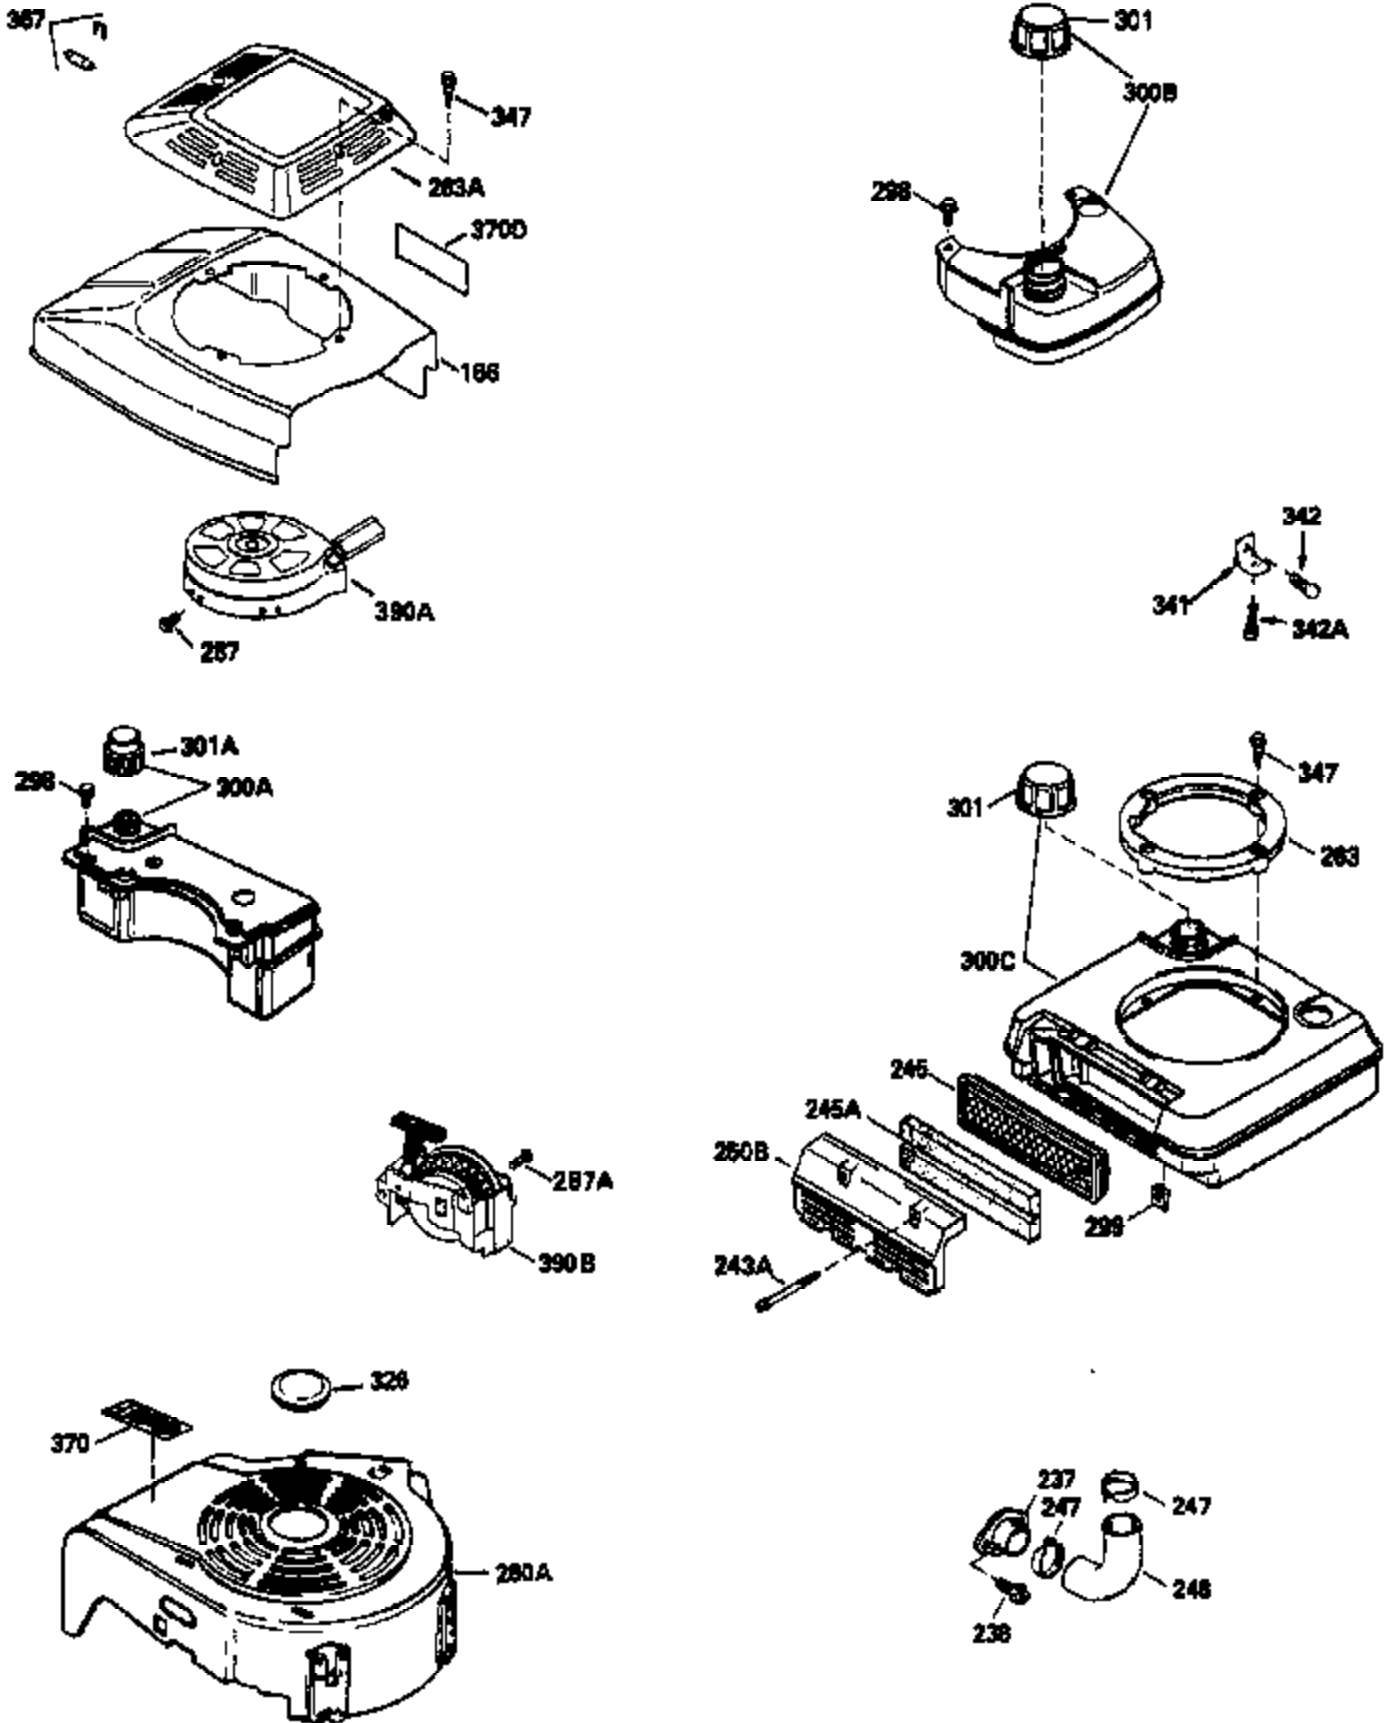

ILLUSTRATION SHOWS TYPICAL PARTS ONLY. ORDER BY PART NUMBER. PARTS NOT LISTED ARE SUPPLIED BY OEM.

VIEW 2 OF 3

Ref #	Part Number	Qty	Description
92	650815	1	Belleville Washer
191	35015B	1	S.E. Brake Bracket (Incl. 195)
238	650932	2	Screw, 10-32 x 49/64"
245	35066	1	Air Cleaner Filter
287	650926	2	Screw, 8-32 x 21/64"
301	35355	1	Fuel Cap
302	35480	1	Fuel Cap Retainer
357	36412	1	Starter Rope Retainer
358	35168	1	Rope Guide
370A	36261	1	Lubrication Decal
390	590694	1	Rewind Starter (NOTE: This engine could have been built with 590686 starter. Refer to the design of the air intake louvers for part identification. Individual starter parts do not interchange.)