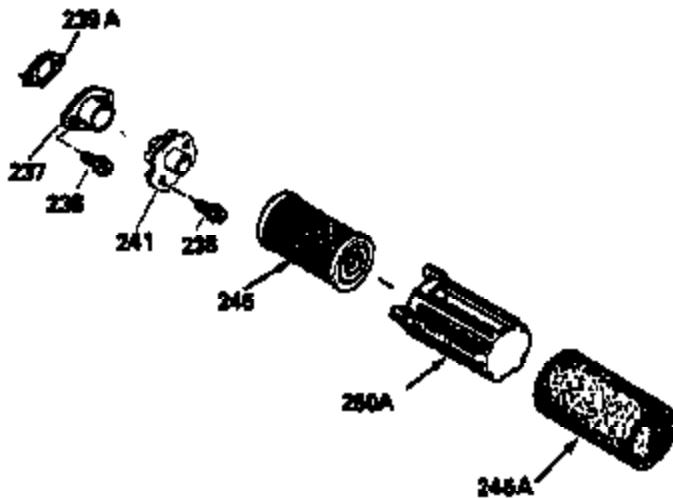

ILLUSTRATION SHOWS TYPICAL PARTS ONLY. ORDER BY PART NUMBER. PARTS NOT LISTED ARE SUPPLIED BY OEM.

VIEW 3 OF 3

Ref #	Part Number	Qty	Description
19	31361	1	Extension Spring
69	35261	1	* Mounting Flange Gasket
92	650815	1	Belleville Washer
182	6201	2	Screw, 1/4-28 x 7/8"
185	36544	1	Intake Pipe (Incl. 224)
186	34337	1	Governor Link
191	35015B	1	S.E. Brake Bracket (Incl. 195)
223	650451	2	Screw, 1/4-20 x 1"
238	650932	2	Screw, 10-32 x 49/64"
241	35797	1	Air Cleaner Collar
245	35066	1	Air Cleaner Filter
250	35065	1	Air Cleaner Cover
277	650795	2	Screw, 1/4-20 x 2-1/4"
302	35480	1	Fuel Cap Retainer
357	36412	1	Starter Rope Retainer
358	35168	1	Rope Guide
370A	36261	1	Lubrication Decal