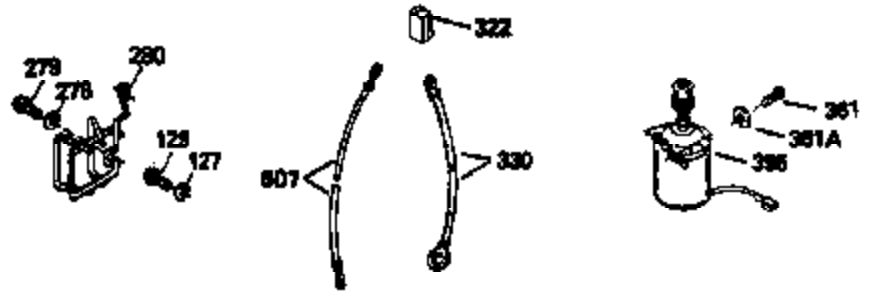

ILLUSTRATION SHOWS TYPICAL PARTS ONLY. ORDER BY PART NUMBER. PARTS NOT LISTED ARE SUPPLIED BY OEM.

VIEW 3 OF 3

Ref #	Part Number	Qty	Description
19	31361	1	Extension Spring
69	35261	1	* Mounting Flange Gasket
92	650815	1	Belleville Washer
182	6201	2	Screw, 1/4-28 x 7/8"
185	36544	1	Intake Pipe (Incl. 224)
186	34337	1	Governor Link
191	35015B	1	S.E. Brake Bracket (Incl. 195)
223	650451	2	Screw, 1/4-20 x 1"
238	650932	2	Screw, 10-32 x 49/64"
241	35797	1	Air Cleaner Collar
245	35066	1	Air Cleaner Filter
250	35065	1	Air Cleaner Cover
277	650795	2	Screw, 1/4-20 x 2-1/4"
302	35480	1	Fuel Cap Retainer
357	36412	1	Starter Rope Retainer
358	35168	1	Rope Guide
370A	36261	1	Lubrication Decal