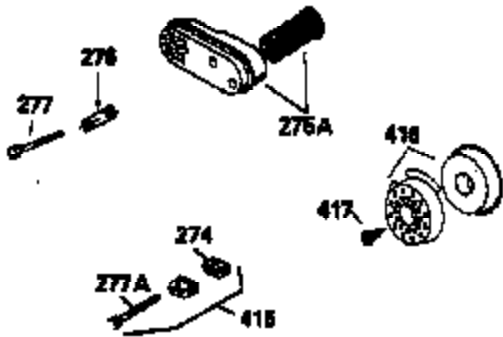

ILLUSTRATION SHOWS TYPICAL PARTS ONLY. ORDER BY PART NUMBER. PARTS NOT LISTED ARE SUPPLIED BY OEM.

VIEW 3 OF 3

Ref #	Part Number	Qty	Description
19	31361	1	Extension Spring
69	35261	1	* Mounting Flange Gasket
92	650815	1	Belleville Washer
182	6201	2	Screw, 1/4-28 x 7/8"
185	36544	1	Intake Pipe (Incl. 224)
186	34337	1	Governor Link
191	35015B	1	S.E. Brake Bracket (Incl. 195)
223	650451	2	Screw, 1/4-20 x 1"
238	650932	2	Screw, 10-32 x 49/64"
241	35797	1	Air Cleaner Collar
245	35066	1	Air Cleaner Filter
250	35065	1	Air Cleaner Cover
277	650795	2	Screw, 1/4-20 x 2-1/4"
302	35480	1	Fuel Cap Retainer
357	36412	1	Starter Rope Retainer
358	35168	1	Rope Guide
370A	36261	1	Lubrication Decal