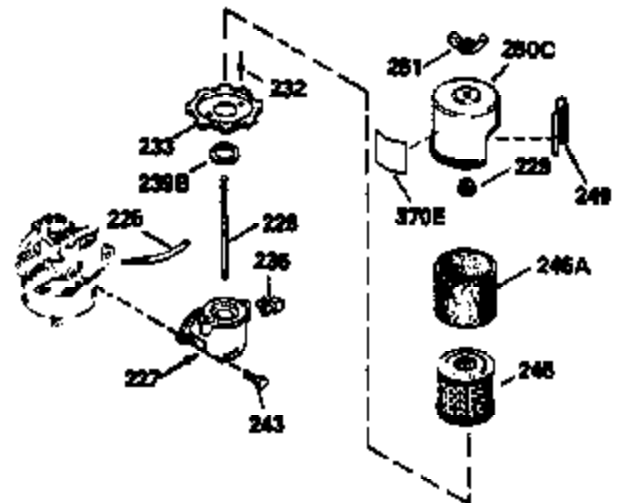

ILLUSTRATION SHOWS TYPICAL PARTS ONLY. ORDER BY PART NUMBER. PARTS NOT LISTED ARE SUPPLIED BY OEM.

VIEW 3 OF 3

Ref #	Part Number	Qty	Description
19	31361	1	Extension Spring
69	35261	1	* Mounting Flange Gasket
92	650815	1	Belleville Washer
182	6201	2	Screw, 1/4-28 x 7/8"
185	36544	1	Intake Pipe (Incl. 224)
186	34337	1	Governor Link
191	35015B	1	S.E. Brake Bracket (Incl. 195)
223	650451	2	Screw, 1/4-20 x 1"
238	650932	2	Screw, 10-32 x 49/64"
241	35797	1	Air Cleaner Collar
245	35066	1	Air Cleaner Filter
250	35065	1	Air Cleaner Cover
277	650795	2	Screw, 1/4-20 x 2-1/4"
302	35480	1	Fuel Cap Retainer
357	36412	1	Starter Rope Retainer
358	35168	1	Rope Guide
370A	36261	1	Lubrication Decal