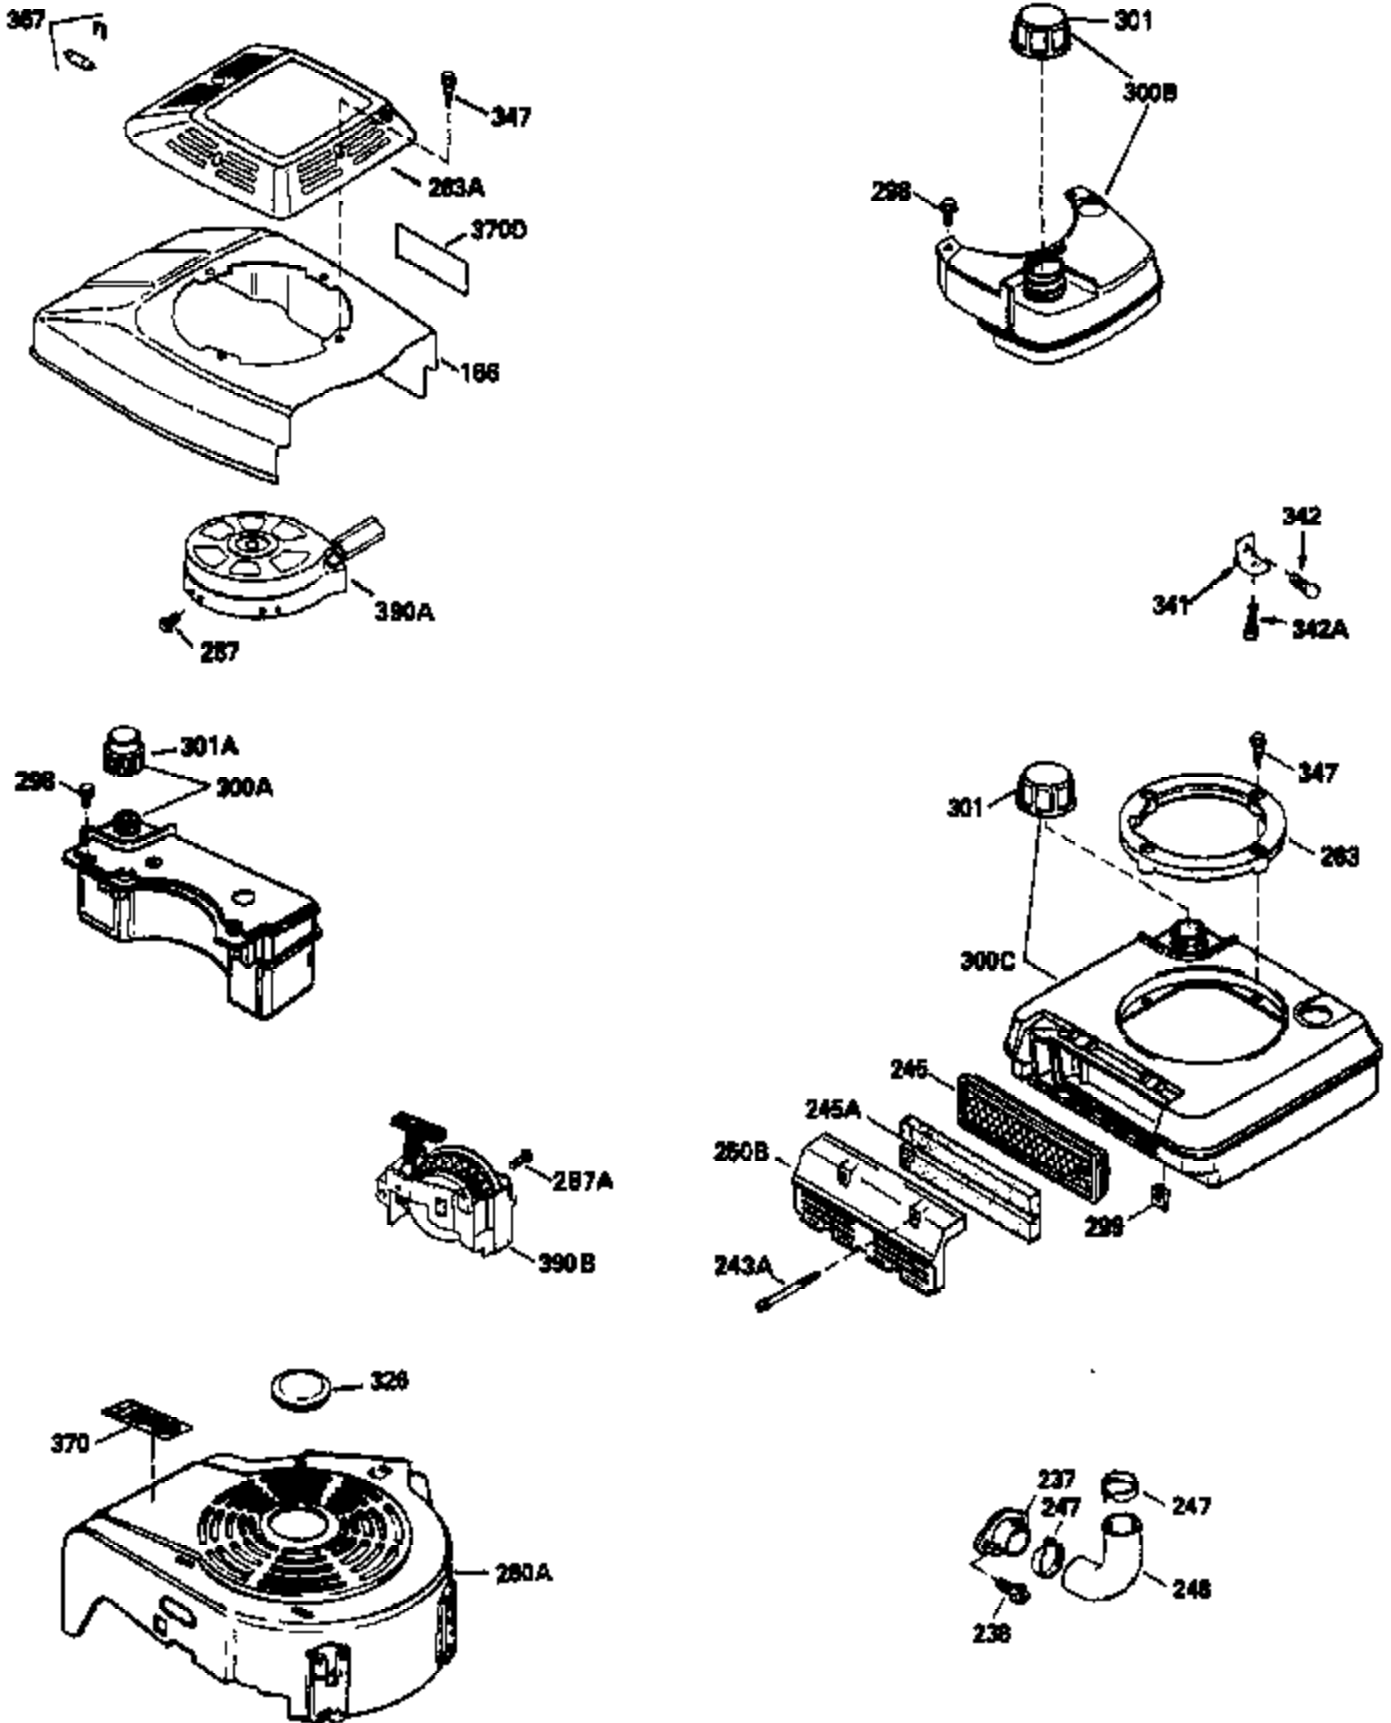

ILLUSTRATION SHOWS TYPICAL PARTS ONLY. ORDER BY PART NUMBER. PARTS NOT LISTED ARE SUPPLIED BY OEM.

VIEW 2 OF 3

Ref #	Part Number	Qty	Description
12A	34695		Elbow, Breather tube
92	650815		Washer, Belleville
191	35015B		Bracket Assy., S.E. Brake (Incl. 195)
238	650932		Screw, 10-32 x 49/64"
245	35066		Filter, Air cleaner
246D	35435		Filter, Pre-Air (Optional)
250A	35065		Cover Assy., Air cleaner
287	650884		Screw, 8-32 x 1/2"
301A	35355		Fuel Cap (Use as required)
302	35480		Retainer, Fuel cap
354	35025		Staple (Not used on all models)
357	34985		Rope Stop & Staple Assy. (Incl. 354)
358	35168		Bracket Assy., Rope guide
370G	34387		Decal, Instruction (Optional)
390	590621		Rewind Starter (Refer to Division 5, Section C, page 34 or Fiche 8A, Grid G-5 for breakdown)