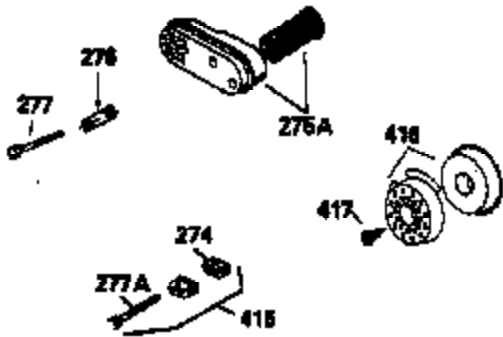

ILLUSTRATION SHOWS TYPICAL PARTS ONLY. ORDER BY PART NUMBER. PARTS NOT LISTED ARE SUPPLIED BY OEM.

VIEW 3 OF 3

Ref #	Part Number	Qty	Description
12A	34695		Elbow, Breather tube
19	31361		Spring, Extension
69	35261		* Gasket, Mounting flange
92	650815		Washer, Belleville
182	6201		Screw, 1/4-28 x 7/8"
185	31384A		Pipe, Intake (Incl. 224)
186	34337		Link, Governor spring
191	35015B		Bracket Assy., S.E. Brake (Incl. 195)
223	650451		Screw, 1/4-20 x 1"
238	650932		Screw, 10-32 x 49/64"
241	35797		Collar, Air cleaner
245	35066		Filter, Air cleaner
246D	35435		Filter, Pre-Air (Optional)
250A	35065		Cover Assy., Air cleaner
277	650795		Screw, 1/4-20 x 2-1/4" (Use as required)
277A	30063		Screw, Torx T-30, 1/4-20 x 1/2" (Use as req.)
302	35480		Retainer, Fuel cap
354	35025		Staple (Not used on all models)
357	34985		Rope Stop & Staple Assy. (Incl. 354)
358	35168		Bracket Assy., Rope guide
370G	34387		Decal, Instruction (Optional)
410	730574		Opt.Debris Screen Kit (Incl.370G,411, 412,413)
411	35596		Debris Screen (Optional)
412	35597		Debris Screen Bracket (Optional)
413	650910		Screw, 8-32 x 1/4 (Optional)
415	730162		Muffler Adapter Kit(In.274,277A)(Use as req.)