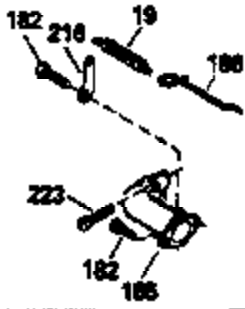

ILLUSTRATION SHOWS TYPICAL PARTS ONLY. ORDER BY PART NUMBER. PARTS NOT LISTED ARE SUPPLIED BY OEM.

VIEW 3 OF 3

Ref #	Part Number	Qty	Description
12A	34695		Elbow, Breather tube
19	31361		Spring, Extension
69	35261		* Gasket, Mounting flange
92	650815		Washer, Belleville
182	6201		Screw, 1/4-28 x 7/8"
185	31384A		Pipe, Intake (Incl. 224)
186	34337		Link, Governor spring
191	35015B		Bracket Assy., S.E. Brake (Incl. 195)
223	650451		Screw, 1/4-20 x 1"
238	650932		Screw, 10-32 x 49/64"
241	35797		Collar, Air cleaner
245	35066		Filter, Air cleaner
246D	35435		Filter, Pre-Air (Optional)
250A	35065		Cover Assy., Air cleaner
277	650795		Screw, 1/4-20 x 2-1/4" (Use as required)
277A	30063		Screw, Torx T-30, 1/4-20 x 1/2" (Use as req.)
302	35480		Retainer, Fuel cap
354	35025		Staple (Not used on all models)
357	34985		Rope Stop & Staple Assy. (Incl. 354)
358	35168		Bracket Assy., Rope guide
370G	34387		Decal, Instruction (Optional)
410	730574		Opt.Debris Screen Kit (Incl.370G,411, 412,413)
411	35596		Debris Screen (Optional)
412	35597		Debris Screen Bracket (Optional)
413	650910		Screw, 8-32 x 1/4 (Optional)
415	730162		Muffler Adapter Kit(In.274,277A)(Use as req.)