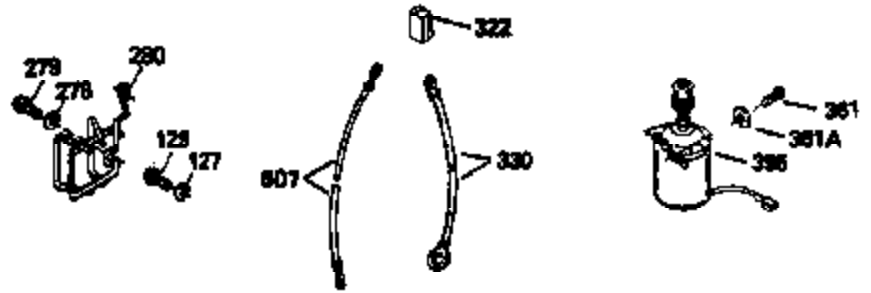

ILLUSTRATION SHOWS TYPICAL PARTS ONLY. ORDER BY PART NUMBER. PARTS NOT LISTED ARE SUPPLIED BY OEM.

VIEW 3 OF 3

Ref #	Part Number	Qty	Description
12A	34695		Elbow, Breather tube
19	31361		Spring, Extension
69	35261		* Gasket, Mounting flange
92	650815		Washer, Belleville
182	6201		Screw, 1/4-28 x 7/8"
185	31384A		Pipe, Intake (Incl. 224)
186	34337		Link, Governor spring
191	35015B		Bracket Assy., S.E. Brake (Incl. 195)
223	650451		Screw, 1/4-20 x 1"
238	650932		Screw, 10-32 x 49/64"
241	35797		Collar, Air cleaner
245	35066		Filter, Air cleaner
246D	35435		Filter, Pre-Air (Optional)
250A	35065		Cover Assy., Air cleaner
277	650795		Screw, 1/4-20 x 2-1/4" (Use as required)
277A	30063		Screw, Torx T-30, 1/4-20 x 1/2" (Use as req.)
302	35480		Retainer, Fuel cap
354	35025		Staple (Not used on all models)
357	34985		Rope Stop & Staple Assy. (Incl. 354)
358	35168		Bracket Assy., Rope guide
370G	34387		Decal, Instruction (Optional)
410	730574		Opt.Debris Screen Kit (Incl.370G,411, 412,413)
411	35596		Debris Screen (Optional)
412	35597		Debris Screen Bracket (Optional)
413	650910		Screw, 8-32 x 1/4 (Optional)
415	730162		Muffler Adapter Kit(In.274,277A)(Use as req.)