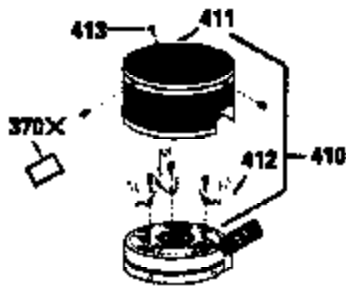

ILLUSTRATION SHOWS TYPICAL PARTS ONLY. ORDER BY PART NUMBER. PARTS NOT LISTED ARE SUPPLIED BY OEM.

VIEW 3 OF 3

Ref #	Part Number	Qty	Description
12A	34695		Elbow, Breather tube
19	31361		Spring, Extension
69	35261		* Gasket, Mounting flange
92	650815		Washer, Belleville
182	6201		Screw, 1/4-28 x 7/8"
185	31384A		Pipe, Intake (Incl. 224)
186	34337		Link, Governor spring
191	35015B		Bracket Assy., S.E. Brake (Incl. 195)
223	650451		Screw, 1/4-20 x 1"
238	650932		Screw, 10-32 x 49/64"
241	35797		Collar, Air cleaner
245	35066		Filter, Air cleaner
246D	35435		Filter, Pre-Air (Optional)
250A	35065		Cover Assy., Air cleaner
277	650795		Screw, 1/4-20 x 2-1/4" (Use as required)
277A	30063		Screw, Torx T-30, 1/4-20 x 1/2" (Use as req.)
302	35480		Retainer, Fuel cap
354	35025		Staple (Not used on all models)
357	34985		Rope Stop & Staple Assy. (Incl. 354)
358	35168		Bracket Assy., Rope guide
370G	34387		Decal, Instruction (Optional)
410	730574		Opt.Debris Screen Kit (Incl.370G,411, 412,413)
411	35596		Debris Screen (Optional)
412	35597		Debris Screen Bracket (Optional)
413	650910		Screw, 8-32 x 1/4 (Optional)
415	730162		Muffler Adapter Kit(In.274,277A)(Use as req.)