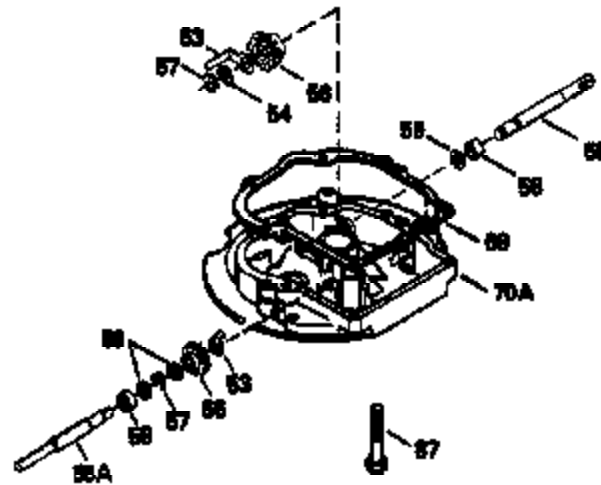

ILLUSTRATION SHOWS TYPICAL PARTS ONLY. ORDER BY PART NUMBER. PARTS NOT LISTED ARE SUPPLIED BY OEM.

VIEW 3 OF 3

Ref #	Part Number	Qty	Description
12A	34695		Elbow, Breather tube
19	31361		Spring, Extension
69	35261		* Gasket, Mounting flange
92	650815		Washer, Belleville
182	6201		Screw, 1/4-28 x 7/8"
185	31384A		Pipe, Intake (Incl. 224)
186	34337		Link, Governor spring
191	35015B		Bracket Assy., S.E. Brake (Incl. 195)
223	650451		Screw, 1/4-20 x 1"
238	650932		Screw, 10-32 x 49/64"
241	35797		Collar, Air cleaner
245	35066		Filter, Air cleaner
246D	35435		Filter, Pre-Air (Optional)
250A	35065		Cover Assy., Air cleaner
277	650795		Screw, 1/4-20 x 2-1/4" (Use as required)
277A	30063		Screw, Torx T-30, 1/4-20 x 1/2" (Use as req.)
302	35480		Retainer, Fuel cap
354	35025		Staple (Not used on all models)
357	34985		Rope Stop & Staple Assy. (Incl. 354)
358	35168		Bracket Assy., Rope guide
370G	34387		Decal, Instruction (Optional)
410	730574		Opt.Debris Screen Kit (Incl.370G,411, 412,413)
411	35596		Debris Screen (Optional)
412	35597		Debris Screen Bracket (Optional)
413	650910		Screw, 8-32 x 1/4 (Optional)
415	730162		Muffler Adapter Kit(In.274,277A)(Use as req.)