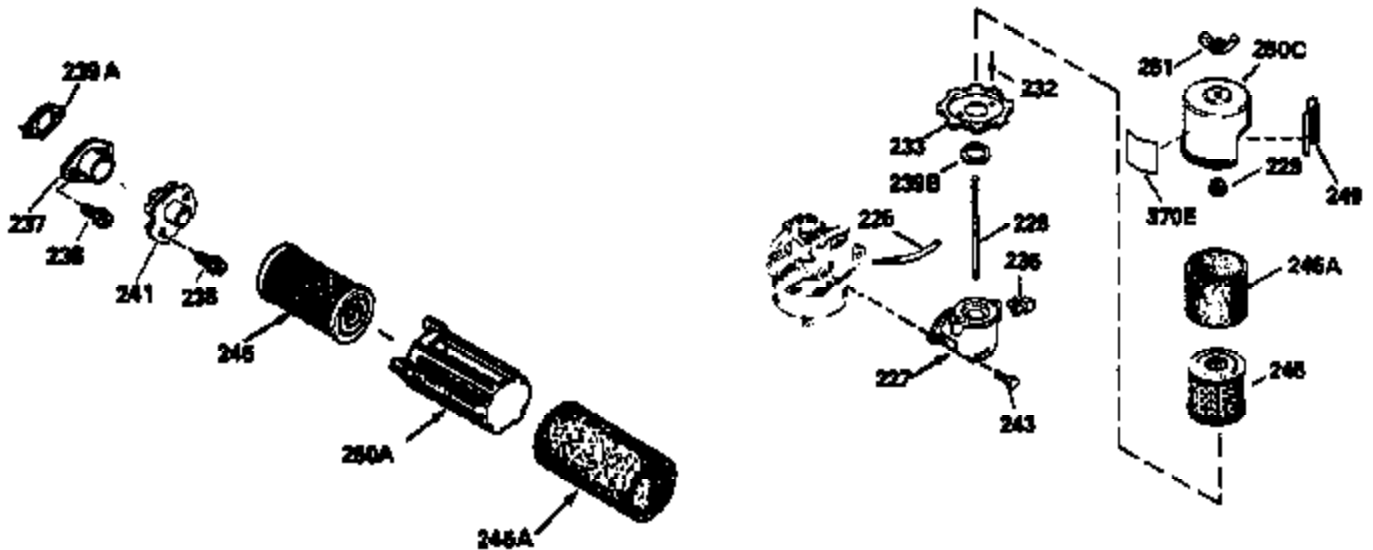

ILLUSTRATION SHOWS TYPICAL PARTS ONLY. ORDER BY PART NUMBER. PARTS NOT LISTED ARE SUPPLIED BY OEM.

VIEW 3 OF 3

Ref #	Part Number	Qty	Description
12A	34695		Elbow, Breather tube
19	31361		Spring, Extension
69	35261		* Gasket, Mounting flange
92	650815		Washer, Belleville
182	6201		Screw, 1/4-28 x 7/8"
185	31384A		Pipe, Intake (Incl. 224)
186	34337		Link, Governor spring
191	35015B		Bracket Assy., S.E. Brake (Incl. 195)
223	650451		Screw, 1/4-20 x 1"
238	650932		Screw, 10-32 x 49/64"
241	35797		Collar, Air cleaner
245	35066		Filter, Air cleaner
246D	35435		Filter, Pre-Air (Optional)
250A	35065		Cover Assy., Air cleaner
277	650795		Screw, 1/4-20 x 2-1/4" (Use as required)
277A	30063		Screw, Torx T-30, 1/4-20 x 1/2" (Use as req.)
302	35480		Retainer, Fuel cap
354	35025		Staple (Not used on all models)
357	34985		Rope Stop & Staple Assy. (Incl. 354)
358	35168		Bracket Assy., Rope guide
370G	34387		Decal, Instruction (Optional)
410	730574		Opt.Debris Screen Kit (Incl.370G,411, 412,413)
411	35596		Debris Screen (Optional)
412	35597		Debris Screen Bracket (Optional)
413	650910		Screw, 8-32 x 1/4 (Optional)
415	730162		Muffler Adapter Kit(In.274,277A)(Use as req.)