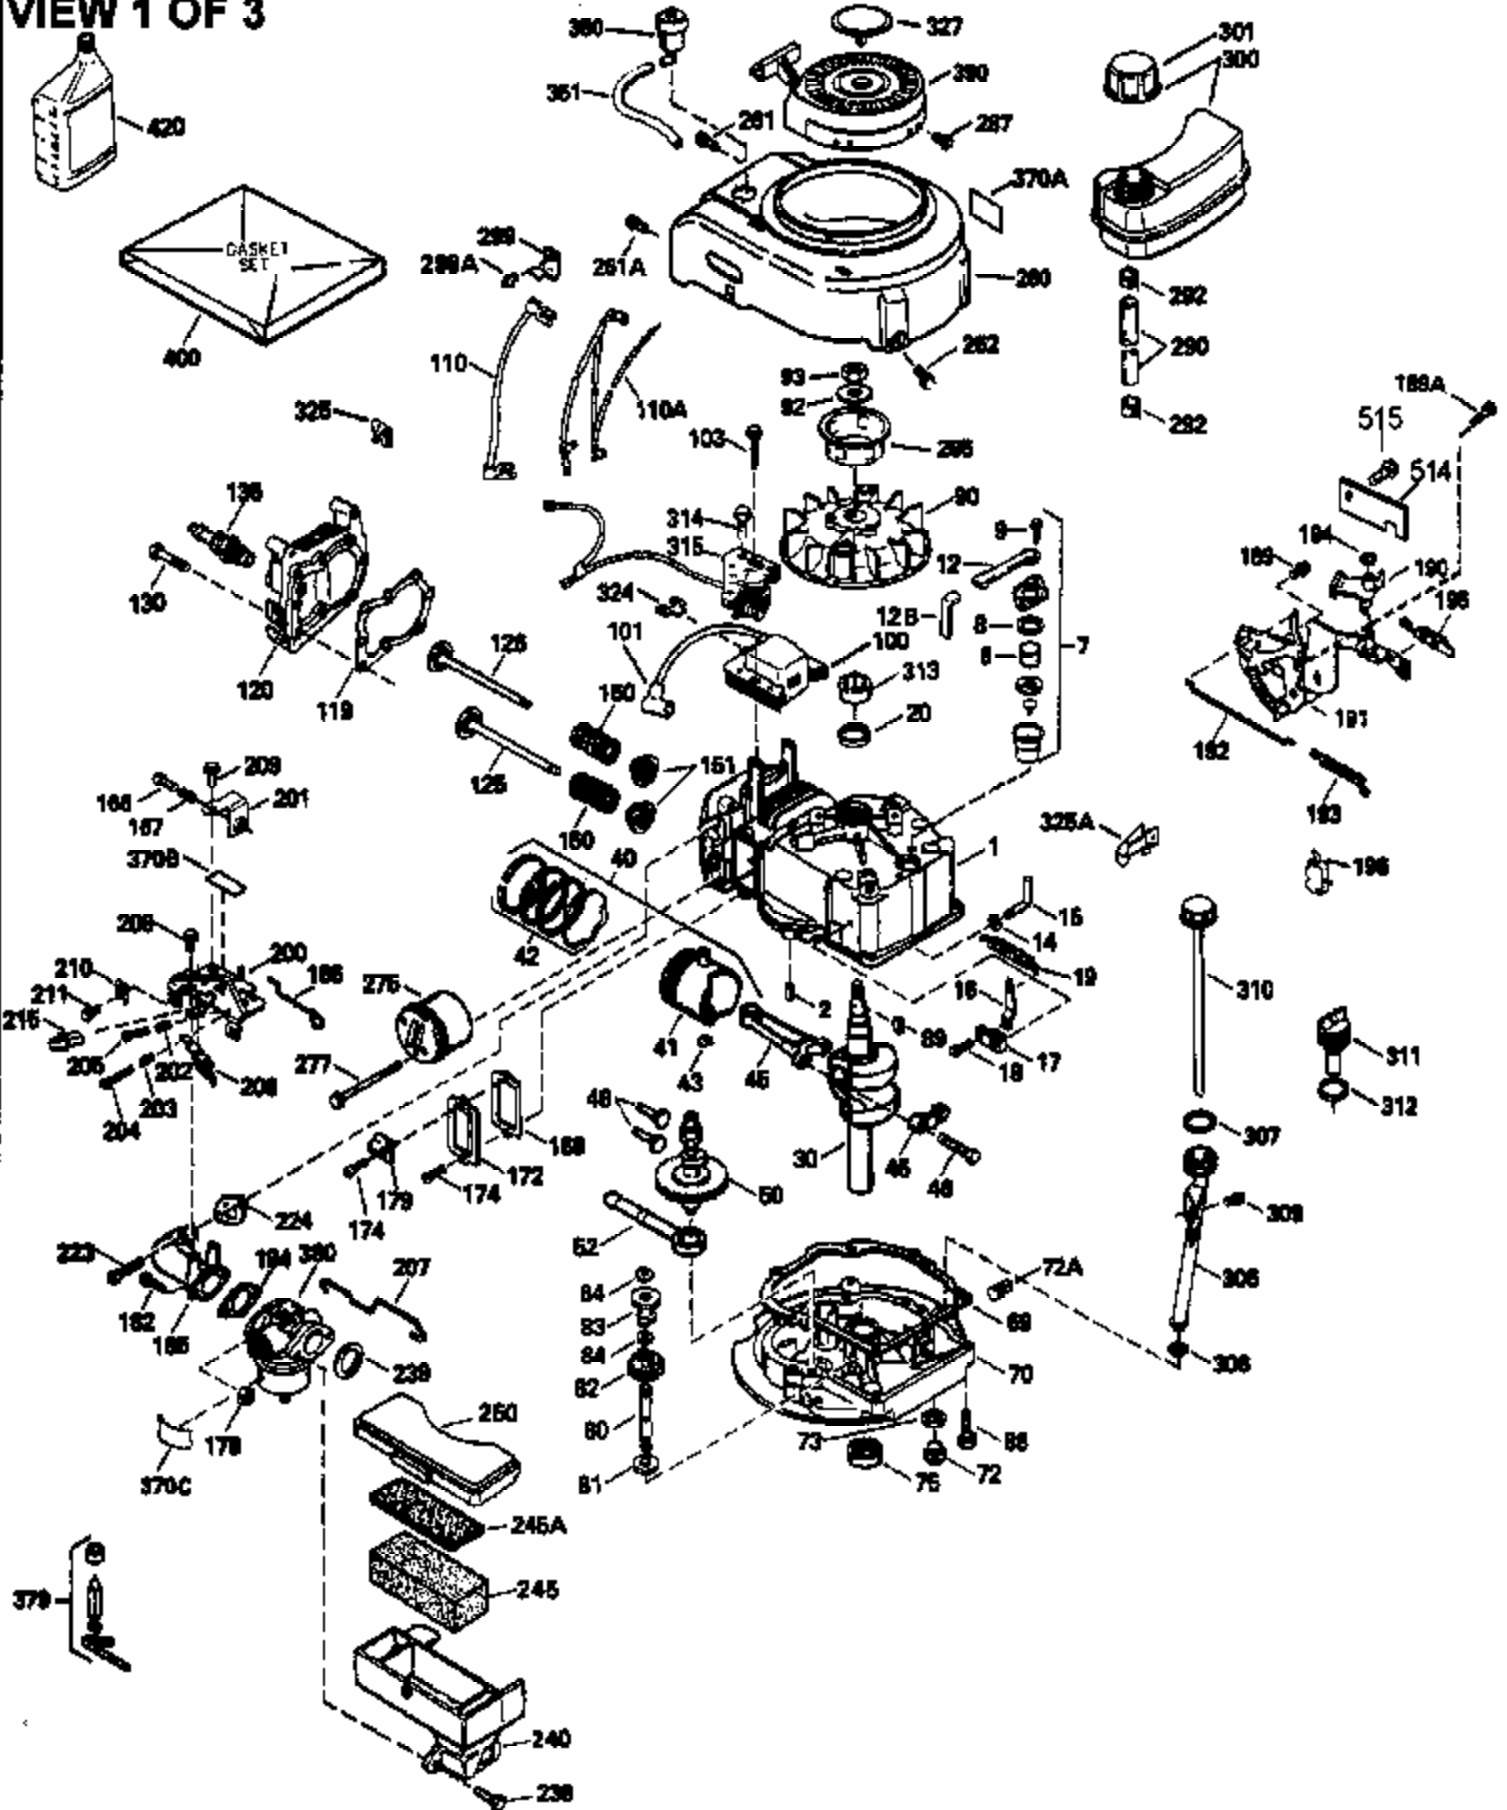

## Engine Parts List #1

Ref #	Part Number	Qty	Description
	1 35513		Cylinder (Incl. 2 & 20) (2-5/8" Bore)
	2 26727		Pin, Dowel
	6 33734		Element, Breather
	7 34214A		Breather Assy. (Incl. 6, 8, 9, 12 & 1 2A)
	8 33735		* Gasket, Breather
	9 30200		Screw, 10-24 x 9/16"
	12A 34695		Elbow, Breather tube
	12 33886		Tube, Breather
	14 28277		Washer, Flat
	15 30589		Rod, Governor (Incl. 14)
	16 31383A		Lever, Governor
	17 31335		Clamp, Governor lever
	18 650548		Screw, 8-32 x 5/16"
	19 31361		Spring, Extension
	20 32600		Seal, Oil
	30 34577		Crankshaft
	40 35544		Piston, Pin & Ring Set (Std.) (2-5/8" Bore)
	40 35545		Piston, Pin & Ring Set (.010" OS)
	40 35546		Piston, Pin & Ring Set (.020" OS)
	41 35541		Piston & Pin Ass'y. (Incl. 43)(Std.)( 2-5/8")
	41 35542		Piston & Pin Ass'y. (Incl. 43) (.010" OS)
	41 35543		Piston & Pin Ass'y. (Incl. 43) (.020" OS)
	42 35547		Ring Set (Std.) (2-5/8" Bore)
	42 35548		Ring Set (.010" OS)
	42 35549		Ring Set (.020" OS)
	43 20381		Ring, Piston pin retaining
	45 32875		Rod Assy., Connecting (Incl. 46)
	46 32610A		Bolt, Connecting rod
	48 27241		Lifter, Valve
	50 33553		Camshaft (MCR)
	52 29914		Oil Pump Assy.
	69 35261		* Gasket, Mounting flange
	70 34311C		Flange Ass'y. (Incl. 72, 72A, 73, 75 & 80)
	72 30572		Plug, Oil drain (Incl. 73)
	72A 9556		Plug, Pipe
	73 28833		* Drain Plug Gasket (Not req. W/plastic plug)
	75 27897		Seal, Oil
	80 30574		Shaft, Governor
	81 30590A		Washer, Flat
	82 30591		Gear Assy., Governor (Incl. 81)
	83 30588A		Spool, Governor
	84 29193		Ring, Retaining
	86 650488		Screw, 1/4-20 x 1-1/4"
	89 611004		Flywheel Key
	90 611112		Flywheel
	92 650815		Washer, Belleville
	93 650816		Nut, Flywheel
	100 34443A		Solid State Ignition
	101 610118		Cover, Spark plug
	103 650814		Screw, Torx T-15, 10-24 x 1"
	110 34961		Ground Wire
	119 33015A		* Gasket, Head
	120 34342		Head, Cylinder
	125 29314B		Intake Valve (Std.) (Incl. 151) (Conventional Ports)
	125 29315C		Intake Valve (1/32" OS) (Incl. 151) (Conventional Ports)
	126 29313C		Exhaust Valve (Std.) (Incl. 151) (Conventional Ports)
	126 29315C		Exhaust Valve (1/32" OS) (Incl. 151) (Conventional Ports)
	130 6021A		Screw, 5/16-18 x 1-1/2"