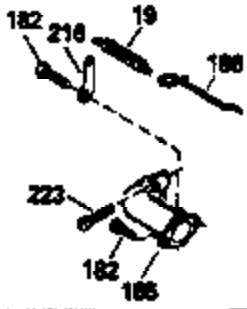

ILLUSTRATION SHOWS TYPICAL PARTS ONLY. ORDER BY PART NUMBER. PARTS NOT LISTED ARE SUPPLIED BY OEM.

VIEW 3 OF 3

Ref #	Part Number	Qty	Description
19	31386		Spring, Governor
53	31745		Washer, Tang
54	31787		Washer, Flat
55B	31493		Pin, Drive
55	31766		Shaft, P.T.O. (Incl. 54)
56	31746		Gear, Worm, Left-hand helix
57	31749		Ring, Retaining
58	31744		Seal, Oil
59	31747		Washer, Flat
69	35261		* Gasket, Mounting flange
70A	33521D		Flange Ass'y. (Incl.58,72,72A,73,75,8 0,311)
87	650492		Screw, 1/4-20 x 2-1/4"
92	650815		Washer, Belleville
182	6201		Screw, 1/4-28 x 7/8"
185	31384A		Pipe, Intake (Incl. 224)
186	34337		Link, Governor spring
223	650451		Screw, 1/4-20 x 1"
238	650806		Screw, 10-32 x 5/8"
246	34340		Element, Air cleaner
246D	35435		Filter, Pre-Air (Optional)
250	34341A		Cover, Air cleaner
277	650795		Screw, 1/4-20 x 2-1/4" (Use as requir ed)
277A	30063		Screw, Torx T-30, 1/4-20 x 1/2" (Use as req.)
370G	34387		Decal, Instruction (Optional)
370A	34346		Decal, Instruction
410	730574		Opt.Debris Screen Kit (Incl.370G,411, 412,413)
411	35596		Debris Screen (Optional)
412	35597		Debris Screen Bracket (Optional)
413	650910		Screw, 8-32 x 1/4 (Optional)
415	730162		Muffler Adapter Kit(In.274,277A)(Use as req.)