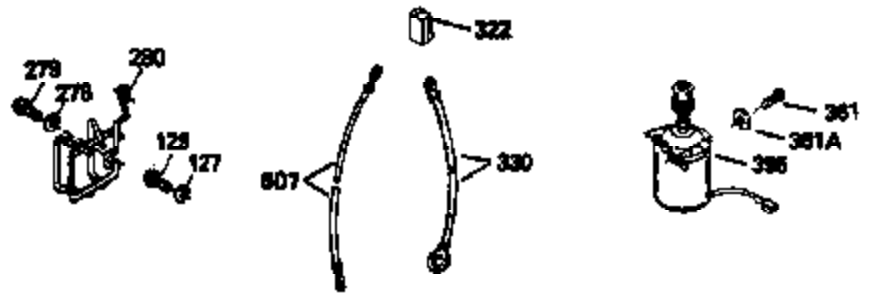

ILLUSTRATION SHOWS TYPICAL PARTS ONLY. ORDER BY PART NUMBER. PARTS NOT LISTED ARE SUPPLIED BY OEM.

VIEW 3 OF 3

Ref #	Part Number	Qty	Description
19	31386		Spring, Governor
53	31745		Washer, Tang
54	31787		Washer, Flat
55B	31493		Pin, Drive
55	31766		Shaft, P.T.O. (Incl. 54)
56	31746		Gear, Worm, Left-hand helix
57	31749		Ring, Retaining
58	31744		Seal, Oil
59	31747		Washer, Flat
69	35261		* Gasket, Mounting flange
70A	33521D		Flange Ass'y. (Incl.58,72,72A,73,75,8 0,311)
87	650492		Screw, 1/4-20 x 2-1/4"
92	650815		Washer, Belleville
182	6201		Screw, 1/4-28 x 7/8"
185	31384A		Pipe, Intake (Incl. 224)
186	34337		Link, Governor spring
223	650451		Screw, 1/4-20 x 1"
238	650806		Screw, 10-32 x 5/8"
246	34340		Element, Air cleaner
246D	35435		Filter, Pre-Air (Optional)
250	34341A		Cover, Air cleaner
277	650795		Screw, 1/4-20 x 2-1/4" (Use as requir ed)
277A	30063		Screw, Torx T-30, 1/4-20 x 1/2" (Use as req.)
370G	34387		Decal, Instruction (Optional)
370A	34346		Decal, Instruction
410	730574		Opt.Debris Screen Kit (Incl.370G,411, 412,413)
411	35596		Debris Screen (Optional)
412	35597		Debris Screen Bracket (Optional)
413	650910		Screw, 8-32 x 1/4 (Optional)
415	730162		Muffler Adapter Kit(In.274,277A)(Use as req.)