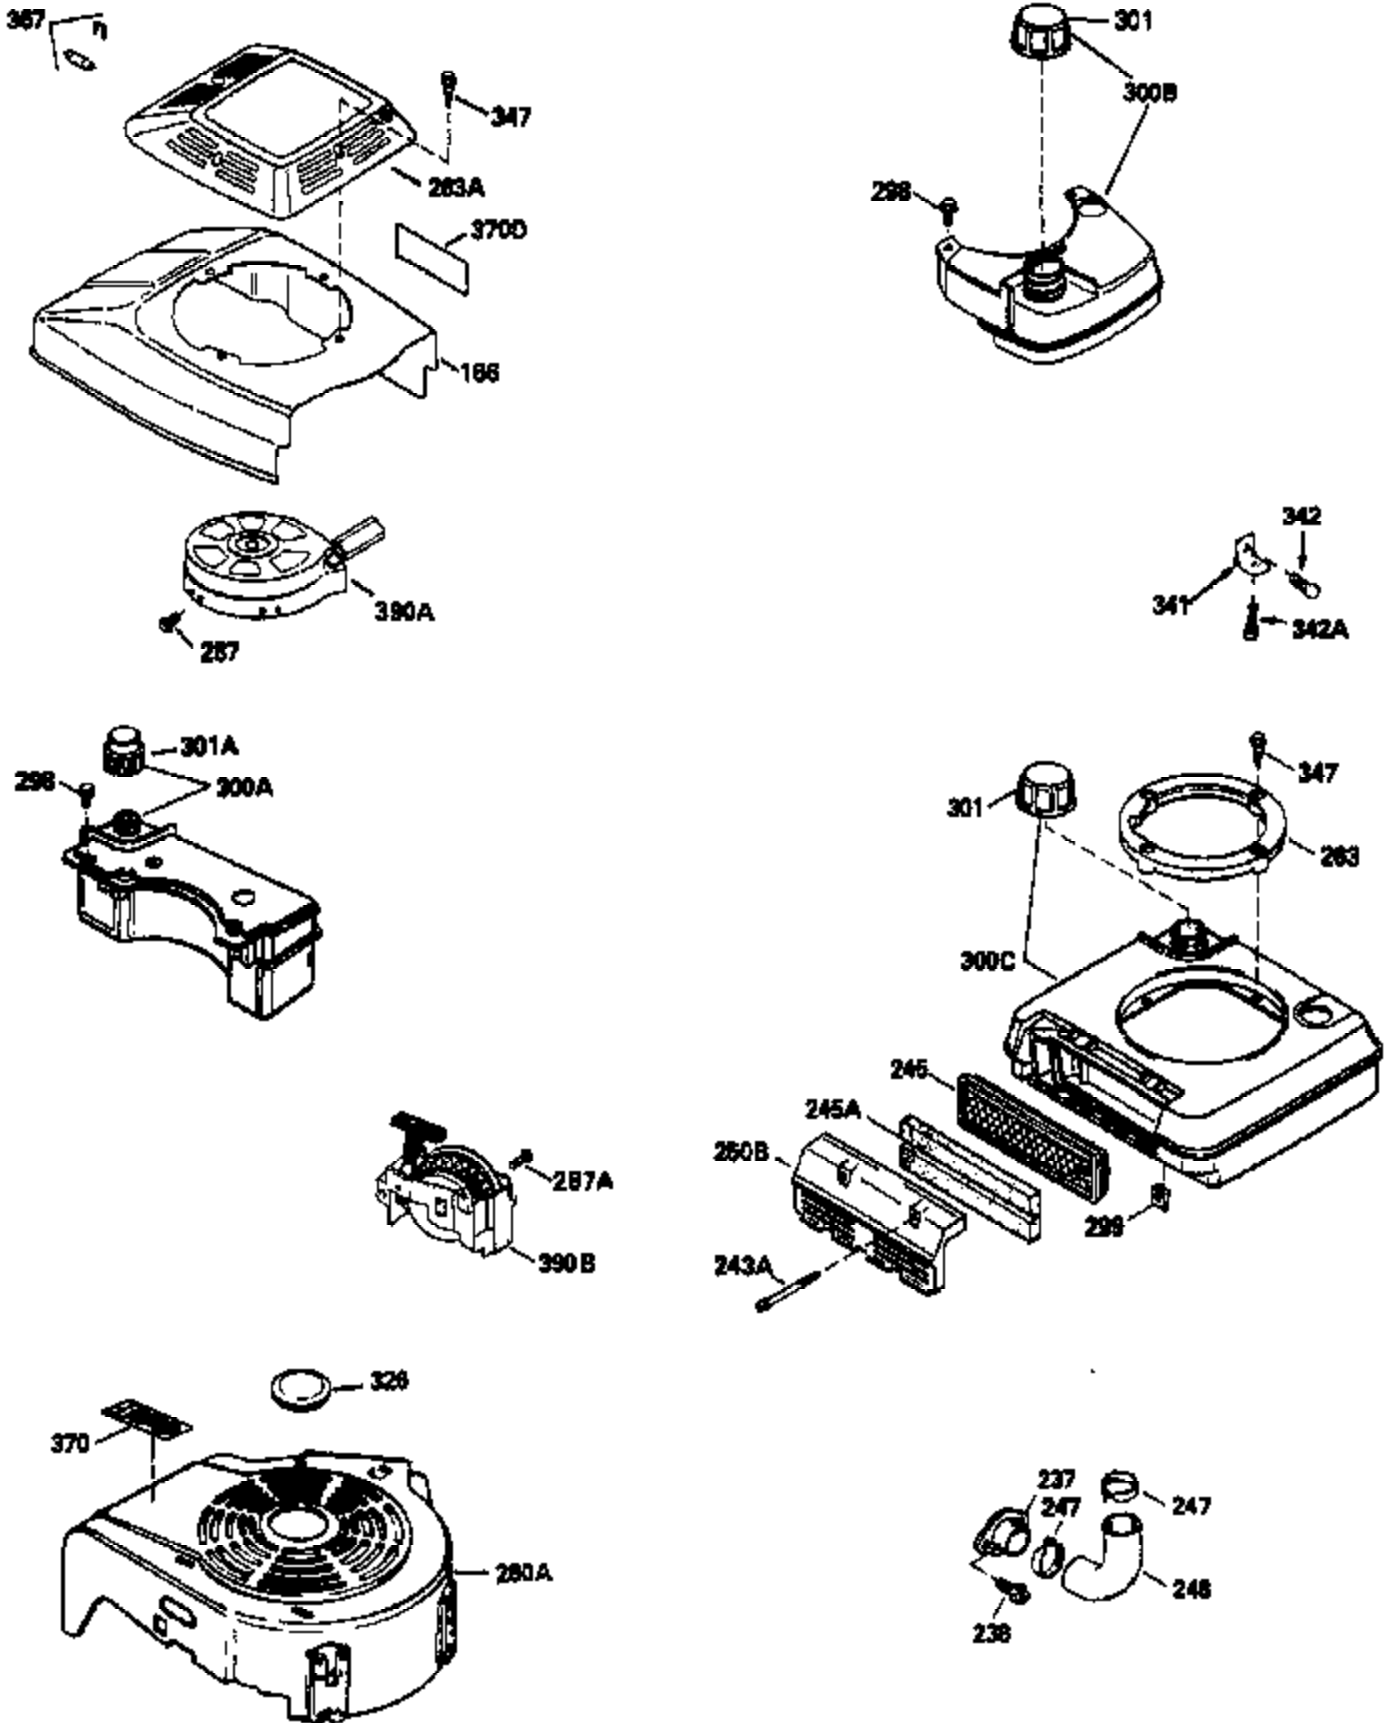

ILLUSTRATION SHOWS TYPICAL PARTS ONLY. ORDER BY PART NUMBER. PARTS NOT LISTED ARE SUPPLIED BY OEM.

VIEW 2 OF 3

Ref #	Part Number	Qty	Description
55B	31493		Pin, Drive
92	650815		Washer, Belleville
238	650806		Screw, 10-32 x 5/8"
246	34340		Element, Air cleaner
246D	35435		Filter, Pre-Air (Optional)
287	650884		Screw, 8-32 x 1/2"
300A	32671		Fuel Tank (Incl. 292 & 301)
301	33032		Fuel Cap (Use as required)
341	35016		Bracket, Tank retaining
342A	650735		Screw, 10-24 x 3/8"
342	650665		Screw, 1/4-15 x 7/8"
370A	34346		Decal, Instruction
370G	34387		Decal, Instruction (Optional)
370	550223		Decal, Name
390	590635		Rewind Starter (Refer to Division 5, Section C, page 34 or Fiche 8A, Grid G-5 for breakdown)