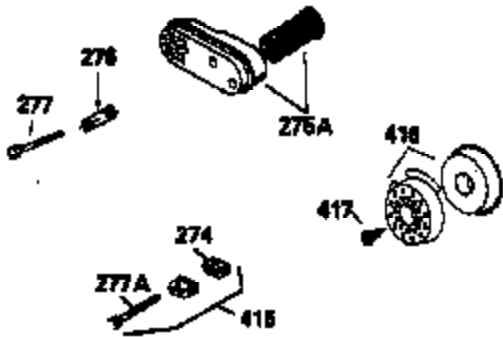

ILLUSTRATION SHOWS TYPICAL PARTS ONLY. ORDER BY PART NUMBER. PARTS NOT LISTED ARE SUPPLIED BY OEM.

VIEW 3 OF 3

Ref #	Part Number	Qty	Description
19	31386		Spring, Governor
53	31745		Washer, Tang
54	31787		Washer, Flat
55B	31493		Pin, Drive
55	31766		Shaft, P.T.O. (Incl. 54)
56	31746		Gear, Worm, Left-hand helix
57	31749		Ring, Retaining
58	31744		Seal, Oil
59	31747		Washer, Flat
69	35261		* Gasket, Mounting flange
70A	33521D		Flange Ass'y. (Incl.58,72,72A,73,75,8 0,311)
87	650492		Screw, 1/4-20 x 2-1/4"
92	650815		Washer, Belleville
182	6201		Screw, 1/4-28 x 7/8"
185	31384A		Pipe, Intake (Incl. 224)
186	34337		Link, Governor spring
223	650451		Screw, 1/4-20 x 1"
238	650806		Screw, 10-32 x 5/8"
246	34340		Element, Air cleaner
246D	35435		Filter, Pre-Air (Optional)
250	34341A		Cover, Air cleaner
277	650795		Screw, 1/4-20 x 2-1/4" (Use as requir ed)
277A	30063		Screw, Torx T-30, 1/4-20 x 1/2" (Use as req.)
370G	34387		Decal, Instruction (Optional)
370A	34346		Decal, Instruction
410	730574		Opt.Debris Screen Kit (Incl.370G,411, 412,413)
411	35596		Debris Screen (Optional)
412	35597		Debris Screen Bracket (Optional)
413	650910		Screw, 8-32 x 1/4 (Optional)
415	730162		Muffler Adapter Kit(In.274,277A)(Use as req.)