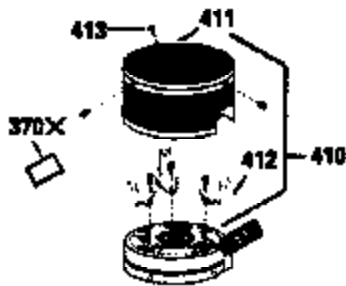

ILLUSTRATION SHOWS TYPICAL PARTS ONLY. ORDER BY PART NUMBER. PARTS NOT LISTED ARE SUPPLIED BY OEM.

VIEW 3 OF 3

Ref #	Part Number	Qty	Description
19	31386		Spring, Governor
53	31745		Washer, Tang
54	31787		Washer, Flat
55B	31493		Pin, Drive
55	31766		Shaft, P.T.O. (Incl. 54)
56	31746		Gear, Worm, Left-hand helix
57	31749		Ring, Retaining
58	31744		Seal, Oil
59	31747		Washer, Flat
69	35261		* Gasket, Mounting flange
70A	33521D		Flange Ass'y. (Incl.58,72,72A,73,75,8 0,311)
87	650492		Screw, 1/4-20 x 2-1/4"
92	650815		Washer, Belleville
182	6201		Screw, 1/4-28 x 7/8"
185	31384A		Pipe, Intake (Incl. 224)
186	34337		Link, Governor spring
223	650451		Screw, 1/4-20 x 1"
238	650806		Screw, 10-32 x 5/8"
246	34340		Element, Air cleaner
246D	35435		Filter, Pre-Air (Optional)
250	34341A		Cover, Air cleaner
277	650795		Screw, 1/4-20 x 2-1/4" (Use as requir ed)
277A	30063		Screw, Torx T-30, 1/4-20 x 1/2" (Use as req.)
370G	34387		Decal, Instruction (Optional)
370A	34346		Decal, Instruction
410	730574		Opt.Debris Screen Kit (Incl.370G,411, 412,413)
411	35596		Debris Screen (Optional)
412	35597		Debris Screen Bracket (Optional)
413	650910		Screw, 8-32 x 1/4 (Optional)
415	730162		Muffler Adapter Kit(In.274,277A)(Use as req.)