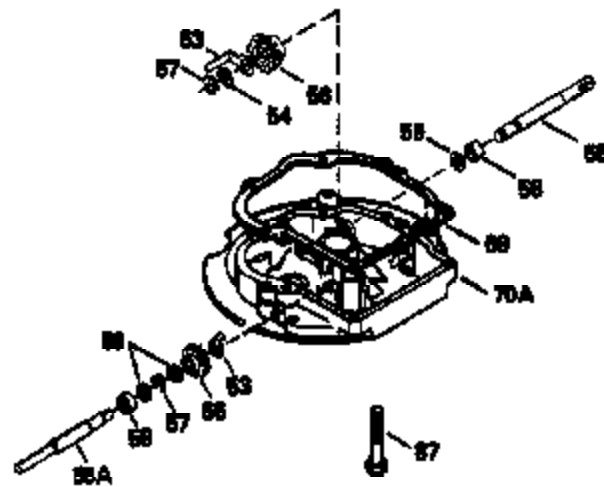

ILLUSTRATION SHOWS TYPICAL PARTS ONLY. ORDER BY PART NUMBER. PARTS NOT LISTED ARE SUPPLIED BY OEM.

VIEW 3 OF 3

Ref #	Part Number	Qty	Description
19	31386	1	Extension Spring
53	31745	1	Tang Washer
54	31787	1	Thrust Washer
55A	31493	1	Drive Pin
55	31766	1	PTO Shaft
56	31746	1	Left Hand Worm Gear
57	31749	1	Retaining Ring
58	31744	1	Oil Seal
59	31747	1	Washer
69	35261	1	* Mounting Flange Gasket
87	650492	1	Screw, 1/4-20 x 2-1/4"
92	650815	1	Belleville Washer
182	6201	2	Screw, 1/4-28 x 7/8"
185	31384A	1	Intake Pipe (Incl. 224)
186	34337	1	Governor Link
223	650451	2	Screw, 1/4-20 x 1"
238	650806	2	Screw, 10-32 x 5/8"
245	34340	1	Air Cleaner Filter
250	34341A	1	Air Cleaner Cover
277	650795	2	Screw, 1/4-20 x 2-1/4"
370A	34346	1	Lubrication Decal