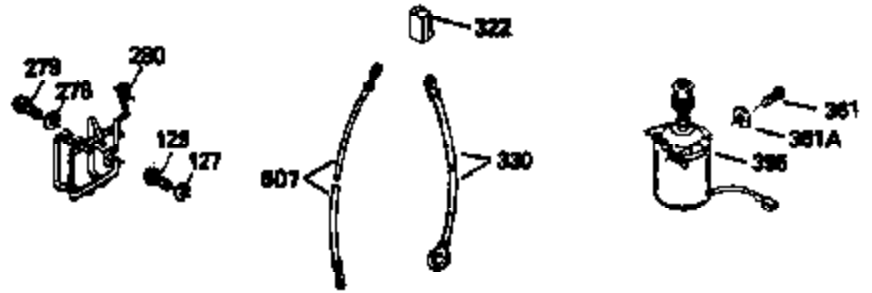

ILLUSTRATION SHOWS TYPICAL PARTS ONLY. ORDER BY PART NUMBER. PARTS NOT LISTED ARE SUPPLIED BY OEM.

VIEW 3 OF 3

Ref #	Part Number	Qty	Description
19	31386	1	Extension Spring
53	31745	1	Tang Washer
54	31787	1	Thrust Washer
55A	31493	1	Drive Pin
55	31766	1	PTO Shaft
56	31746	1	Left Hand Worm Gear
57	31749	1	Retaining Ring
58	31744	1	Oil Seal
59	31747	1	Washer
69	35261	1	* Mounting Flange Gasket
87	650492	1	Screw, 1/4-20 x 2-1/4"
92	650815	1	Belleville Washer
182	6201	2	Screw, 1/4-28 x 7/8"
185	31384A	1	Intake Pipe (Incl. 224)
186	34337	1	Governor Link
223	650451	2	Screw, 1/4-20 x 1"
238	650806	2	Screw, 10-32 x 5/8"
245	34340	1	Air Cleaner Filter
250	34341A	1	Air Cleaner Cover
277	650795	2	Screw, 1/4-20 x 2-1/4"
370A	34346	1	Lubrication Decal