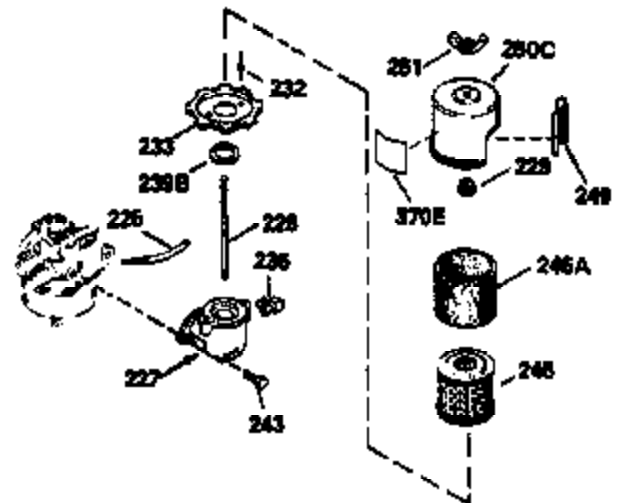

ILLUSTRATION SHOWS TYPICAL PARTS ONLY. ORDER BY PART NUMBER. PARTS NOT LISTED ARE SUPPLIED BY OEM.

VIEW 3 OF 3

Ref #	Part Number	Qty	Description
19	31386	1	Extension Spring
53	31745	1	Tang Washer
54	31787	1	Thrust Washer
55A	31493	1	Drive Pin
55	31766	1	PTO Shaft
56	31746	1	Left Hand Worm Gear
57	31749	1	Retaining Ring
58	31744	1	Oil Seal
59	31747	1	Washer
69	35261	1	* Mounting Flange Gasket
87	650492	1	Screw, 1/4-20 x 2-1/4"
92	650815	1	Belleville Washer
182	6201	2	Screw, 1/4-28 x 7/8"
185	31384A	1	Intake Pipe (Incl. 224)
186	34337	1	Governor Link
223	650451	2	Screw, 1/4-20 x 1"
238	650806	2	Screw, 10-32 x 5/8"
245	34340	1	Air Cleaner Filter
250	34341A	1	Air Cleaner Cover
277	650795	2	Screw, 1/4-20 x 2-1/4"
370A	34346	1	Lubrication Decal