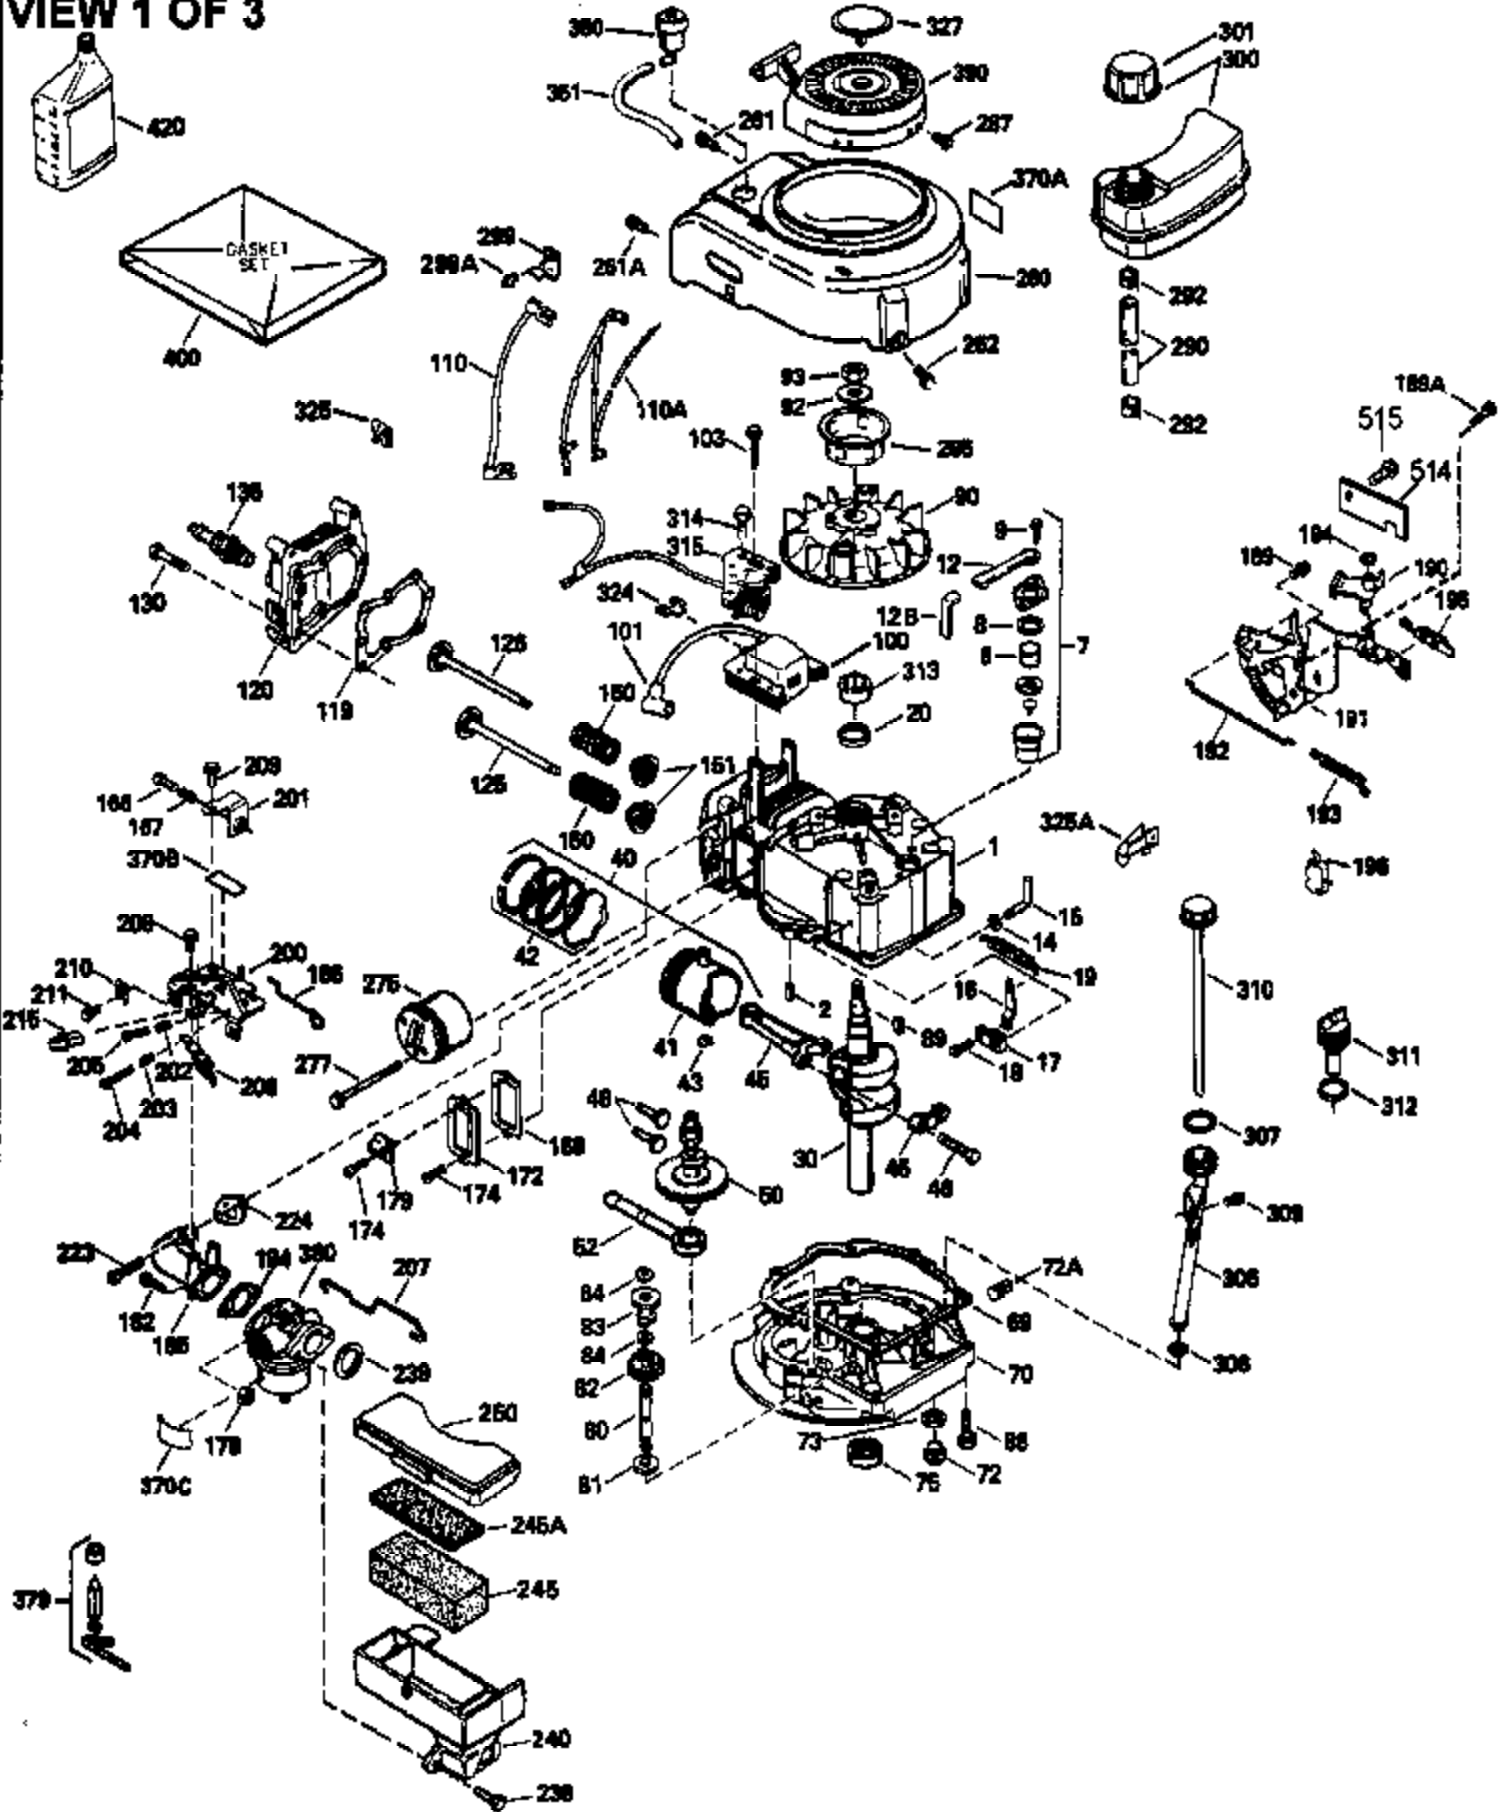

ILLUSTRATION SHOWS TYPICAL PARTS ONLY. ORDER BY PART NUMBER. PARTS NOT LISTED ARE SUPPLIED BY OEM.

VIEW 1 OF 3

Engine Parts List #1

Ref #	Part Number	Qty	Description
1	35010	1	Cylinder (Incl. 2 & 20)
2	26727	2	Dowel Pin
6	33734	1	Breather Element
7	34214A	1	Breather Ass'y. (Incl. 6, 8, 9 & 12)
8	33735	1	* Breather Gasket
9	30200	2	Screw, 10-24 x 9/16"
12	33886	1	Breather Tube
14	28277	1	Washer
15	31513	1	Governor Rod
16	31383A	1	Governor Lever
17	31335	1	Governor Lever Clamp
18	650548	1	Screw, 8-32 x 5/16"
19	31386	1	Extension Spring
20	32600	1	Oil Seal
30	34470B	1	Crankshaft
40	35544	1	Piston, Pin & Ring Set (Std.)
40	35545	1	Piston, Pin & Ring Set (.010" OS)
40	35546	1	Piston, Pin & Ring Set (.020" OS)
41	35541	1	Piston & Pin Ass'y. (Std.) (Incl. 43)
41	35542	1	Piston & Pin Ass'y. (.010" OS) (Incl. 43)
41	35543	1	Piston & Pin Ass'y. (.020" OS) (Incl. 43)
42	35547	1	Ring Set (Std.)
42	35548	1	Ring Set (.010" OS)
42	35549	1	Ring Set (.020" OS)
43	20381	2	Piston Pin Retaining Ring
45	32875	1	Connecting Rod Ass'y. (Incl. 46)
46	32610A	2	Connecting Rod Bolt
48	27241	2	Valve Lifter
50	33553	1	Camshaft (MCR)
52	29914	1	Oil Pump Ass'y.
69	35261	1	* Mounting Flange Gasket
70	33521D	1	Mounting Flange (Incl. 58, 72, 72A, 7 5 & 80)
72	30572	1	Oil Drain Plug
72A	9556	1	Oil Drain Plug
75	26208	1	Oil Seal
80	30574	1	Governor Shaft
81	30590A	1	Washer
82	30591	1	Governor Gear Ass'y. (Incl. 81)
83	30588A	1	Governor Spool
84	29193	2	Retaining Ring
86	650488	5	Screw, 1/4-20 x 1-1/4"
89	611004	1	Flywheel Key
90	611112	1	Flywheel
92	650815	1	Belleville Washer
93	650816	1	Flywheel Nut
100	34443A	1	Solid State Ignition
101	610118	1	Spark Plug Cover
103	650814	2	Screw, Torx T-15, 10-24 x 1"
110	34231	1	Ground Wire
119	33015A	1	* Cylinder Head Gasket
120	34342	1	Cylinder Head
125	29315C	1	Exhaust Valve (1/32" OS) (Incl. 151)
125	29313C	1	Exhaust Valve (Std.) (Incl. 151)
126	29314B	1	Intake Valve (Std.) (Incl. 151)
126	29315C	1	Intake Valve (1/32" OS) (Incl. 151)
130	6021A	8	Screw, 5/16-18 x 1-1/2"
135	35395	1	Resistor Spark Plug (RJ19LM)
150	31672	2	Valve Spring