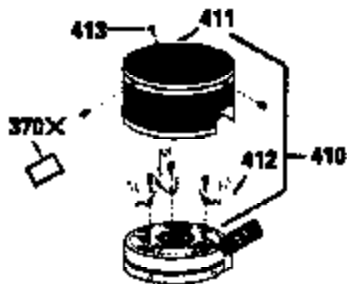

ILLUSTRATION SHOWS TYPICAL PARTS ONLY. ORDER BY PART NUMBER. PARTS NOT LISTED ARE SUPPLIED BY OEM.

VIEW 3 OF 3

Ref #	Part Number	Qty	Description
19	31386	1	Extension Spring
53	31745	1	Tang Washer
54	31787	1	Thrust Washer
55A	31493	1	Drive Pin
55	31766	1	PTO Shaft
56	31746	1	Left Hand Worm Gear
57	31749	1	Retaining Ring
58	31744	1	Oil Seal
59	31747	1	Washer
69	35261	1	* Mounting Flange Gasket
87	650492	1	Screw, 1/4-20 x 2-1/4"
92	650815	1	Belleville Washer
182	6201	2	Screw, 1/4-28 x 7/8"
185	31384A	1	Intake Pipe (Incl. 224)
186	34337	1	Governor Link
223	650451	2	Screw, 1/4-20 x 1"
238	650806	2	Screw, 10-32 x 5/8"
245	34340	1	Air Cleaner Filter
250	34341A	1	Air Cleaner Cover
277	650795	2	Screw, 1/4-20 x 2-1/4"
370A	34346	1	Lubrication Decal