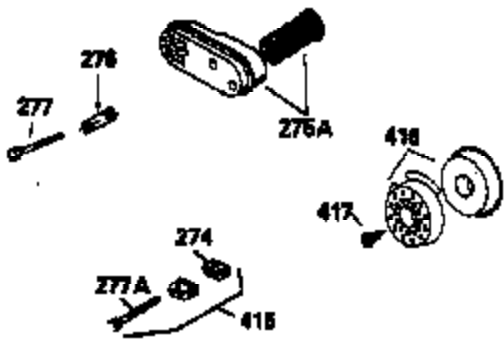

ILLUSTRATION SHOWS TYPICAL PARTS ONLY. ORDER BY PART NUMBER. PARTS NOT LISTED ARE SUPPLIED BY OEM.

VIEW 3 OF 3

Ref #	Part Number	Qty	Description
19	31386	1	Extension Spring
53	31745	1	Tang Washer
54	31787	1	Thrust Washer
55A	31493	1	Drive Pin
55	31766	1	PTO Shaft
56	31746	1	Left Hand Worm Gear
57	31749	1	Retaining Ring
58	31744	1	Oil Seal
59	31747	1	Washer
69	35261	1	* Mounting Flange Gasket
87	650492	1	Screw, 1/4-20 x 2-1/4"
92	650815	1	Belleville Washer
182	6201	2	Screw, 1/4-28 x 7/8"
185	31384A	1	Intake Pipe (Incl. 224)
186	34337	1	Governor Link
223	650451	2	Screw, 1/4-20 x 1"
238	650806	2	Screw, 10-32 x 5/8"
245	34340	1	Air Cleaner Filter
250	34341A	1	Air Cleaner Cover
277	650795	2	Screw, 1/4-20 x 2-1/4"
370A	34346	1	Lubrication Decal