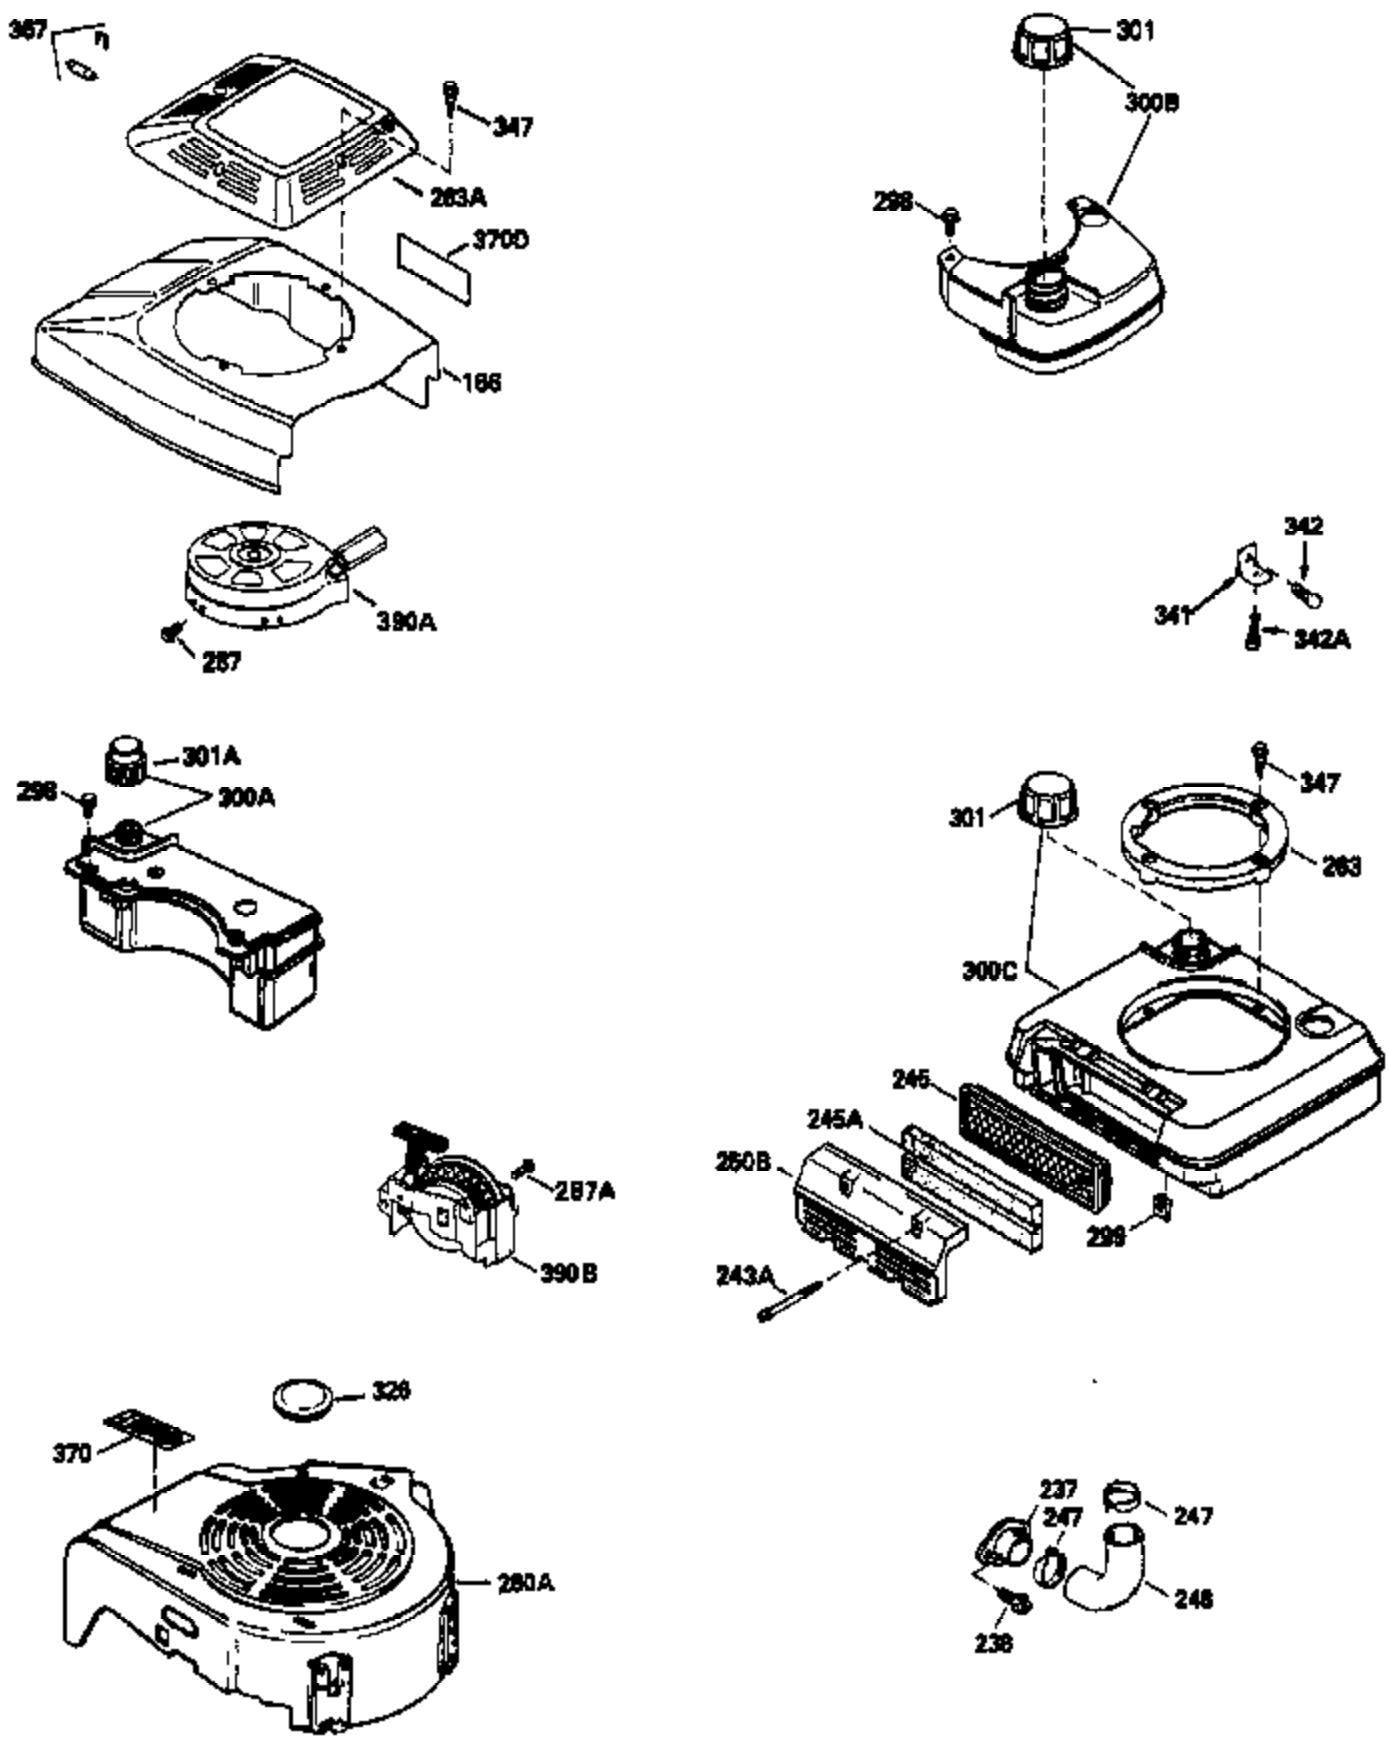

ILLUSTRATION SHOWS TYPICAL PARTS ONLY. ORDER BY PART NUMBER. PARTS NOT LISTED ARE SUPPLIED BY OEM.
VIEW 2 OF 3

Ref #	Part Number	Qty	Description
92	650815	1	Belleville Washer
238	650806	2	Screw, 10-32 x 5/8"
245	34340	1	Air Cleaner Filter
287	650884	2	Screw, 8-32 x 1/2"
301	33032	1	Fuel Cap
370	550223	1	Name Decal
370A	34346	1	Lubrication Decal
390	590635	1	Rewind Starter