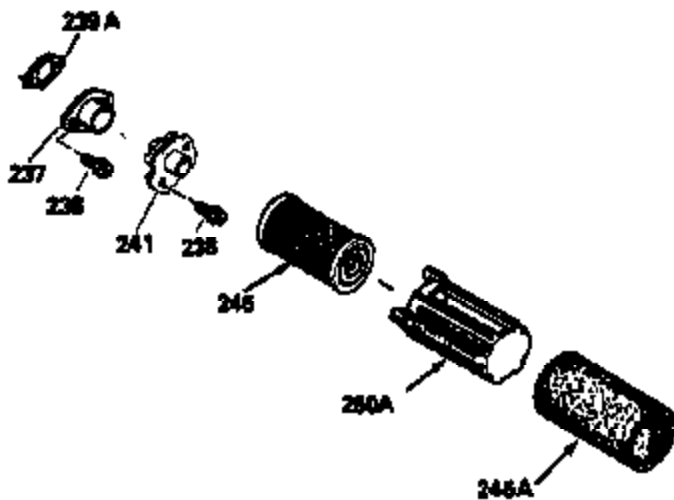

ILLUSTRATION SHOWS TYPICAL PARTS ONLY. ORDER BY PART NUMBER. PARTS NOT LISTED ARE SUPPLIED BY OEM.

VIEW 3 OF 3

Ref #	Part Number	Qty	Description
19	31386	1	Extension Spring
53	31745	1	Tang Washer
54	31787	1	Thrust Washer
55A	31493	1	Drive Pin
55	31766	1	PTO Shaft
56	31746	1	Left Hand Worm Gear
57	31749	1	Retaining Ring
58	31744	1	Oil Seal
59	31747	1	Washer
69	35261	1	* Mounting Flange Gasket
87	650492	1	Screw, 1/4-20 x 2-1/4"
92	650815	1	Belleville Washer
182	6201	2	Screw, 1/4-28 x 7/8"
185	31384A	1	Intake Pipe (Incl. 224)
186	34337	1	Governor Link
223	650451	2	Screw, 1/4-20 x 1"
238	650806	2	Screw, 10-32 x 5/8"
245	34340	1	Air Cleaner Filter
250	34341A	1	Air Cleaner Cover
277	650795	2	Screw, 1/4-20 x 2-1/4"
370A	34346	1	Lubrication Decal