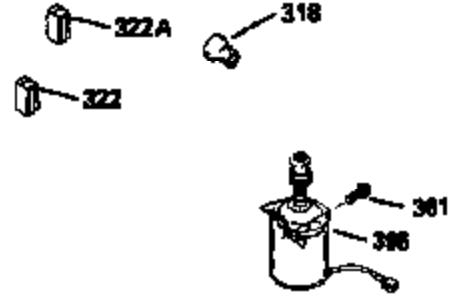

ILLUSTRATION SHOWS TYPICAL PARTS ONLY. ORDER BY PART NUMBER. PARTS NOT LISTED ARE SUPPLIED BY OEM.

VIEW 3 OF 3

Ref #	Part Number	Qty	Description
19	33578	1	Extension Spring
69	35261	1	* Mounting Flange Gasket
182	6201	2	Screw, 1/4-28 x 7/8"
185	33004A	1	Intake Pipe (Incl. 224)
186	34358	1	Governor Link
223	650451	2	Screw, 1/4-20 x 1"
227	35917	1	Air Cleaner Elbow Ass'y (Incl. 235 & 243)
228	650826	1	Stud, 1/4-20 x 6.20"
229	650825	1	Nut & Lockwasher, 1/4-20
233	34699	1	Air Cleaner Bracket
235	35533	1	Air Cleaner Elbow Fitting
238	650940	2	Screw, 10-32 x 3/4"
239A	35815	1	Air Cleaner Gasket
239B	34698A	1	Air Cleaner Gasket
245	34782	1	Air Cleaner Filter
245A	34783	1	Pre-Air Filter
249	35536	1	Air Cleaner Cover Seal
250	35535	1	Air Cleaner Cover (chrome)
251	650513	1	Wing Nut, 1/4-20
260	35534	1	Blower Housing
275A	391019	1	Muffler (Incl. 277)
276	33753	1	Locking Plate
277	650795	2	Screw, 1/4-20 x 2-1/4"
370E	34704	1	Instruction Decal