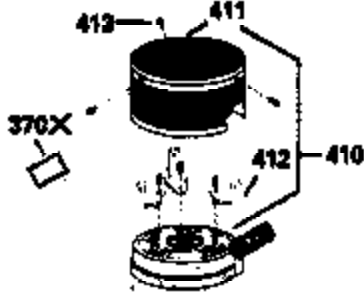

ILLUSTRATION SHOWS TYPICAL PARTS ONLY. ORDER BY PART NUMBER. PARTS NOT LISTED ARE SUPPLIED BY OEM.

VIEW 3 OF 3

Ref #	Part Number	Qty	Description
19	33578	1	Extension Spring
69	35261	1	* Mounting Flange Gasket
182	6201	2	Screw, 1/4-28 x 7/8"
185	33004A	1	Intake Pipe (Incl. 224)
186	34358	1	Governor Link
223	650451	2	Screw, 1/4-20 x 1"
227	35917	1	Air Cleaner Elbow Ass'y (Incl. 235 & 243)
228	650826	1	Stud, 1/4-20 x 6.20"
229	650825	1	Nut & Lockwasher, 1/4-20
233	34699	1	Air Cleaner Bracket
235	35533	1	Air Cleaner Elbow Fitting
238	650940	2	Screw, 10-32 x 3/4"
239A	35815	1	Air Cleaner Gasket
239B	34698A	1	Air Cleaner Gasket
245	34782	1	Air Cleaner Filter
245A	34783	1	Pre-Air Filter
249	35536	1	Air Cleaner Cover Seal
250	35535	1	Air Cleaner Cover (chrome)
251	650513	1	Wing Nut, 1/4-20
260	35534	1	Blower Housing
275A	391019	1	Muffler (Incl. 277)
276	33753	1	Locking Plate
277	650795	2	Screw, 1/4-20 x 2-1/4"
370E	34704	1	Instruction Decal