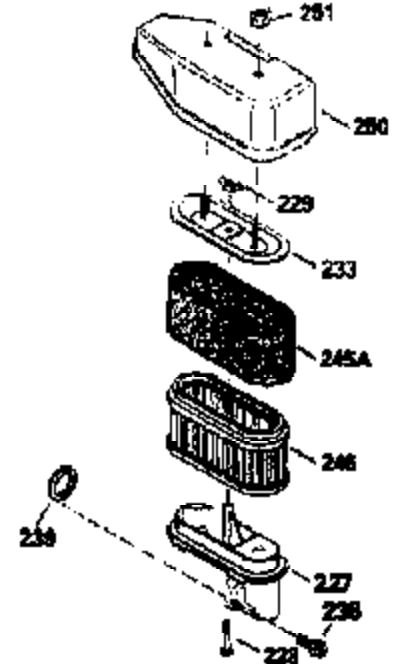

ILLUSTRATION SHOWS TYPICAL PARTS ONLY. ORDER BY PART NUMBER. PARTS NOT LISTED ARE SUPPLIED BY OEM.

VIEW 3 OF 3

Ref #	Part Number	Qty	Description
19	33578	1	Extension Spring
69	35261	1	* Mounting Flange Gasket
182	6201	2	Screw, 1/4-28 x 7/8"
185	33004A	1	Intake Pipe (Incl. 224)
186	34358	1	Governor Link
223	650451	2	Screw, 1/4-20 x 1"
227	35917	1	Air Cleaner Elbow Ass'y (Incl. 235 & 243)
228	650826	1	Stud, 1/4-20 x 6.20"
229	650825	1	Nut & Lockwasher, 1/4-20
233	34699	1	Air Cleaner Bracket
235	35533	1	Air Cleaner Elbow Fitting
238	650940	2	Screw, 10-32 x 3/4"
239A	35815	1	Air Cleaner Gasket
239B	34698A	1	Air Cleaner Gasket
245	34782	1	Air Cleaner Filter
245A	34783	1	Pre-Air Filter
249	35536	1	Air Cleaner Cover Seal
250	35535	1	Air Cleaner Cover (chrome)
251	650513	1	Wing Nut, 1/4-20
260	35534	1	Blower Housing
275A	391019	1	Muffler (Incl. 277)
276	33753	1	Locking Plate
277	650795	2	Screw, 1/4-20 x 2-1/4"
370E	34704	1	Instruction Decal