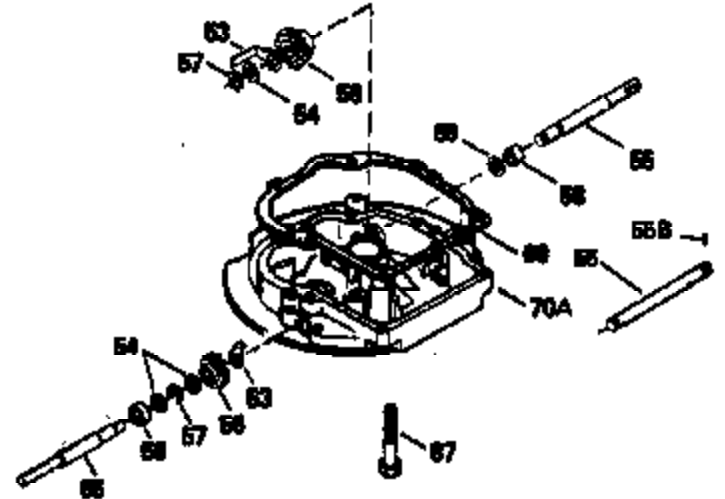

ILLUSTRATION SHOWS TYPICAL PARTS ONLY. ORDER BY PART NUMBER. PARTS NOT LISTED ARE SUPPLIED BY OEM.

VIEW 3 OF 3

Ref #	Part Number	Qty	Description
19	33578	1	Extension Spring
69	35261	1	* Mounting Flange Gasket
182	6201	2	Screw, 1/4-28 x 7/8"
185	33004A	1	Intake Pipe (Incl. 224)
186	34358	1	Governor Link
223	650451	2	Screw, 1/4-20 x 1"
227	35917	1	Air Cleaner Elbow Ass'y (Incl. 235 & 243)
228	650826	1	Stud, 1/4-20 x 6.20"
229	650825	1	Nut & Lockwasher, 1/4-20
233	34699	1	Air Cleaner Bracket
235	35533	1	Air Cleaner Elbow Fitting
238	650940	2	Screw, 10-32 x 3/4"
239A	35815	1	Air Cleaner Gasket
239B	34698A	1	Air Cleaner Gasket
245	34782	1	Air Cleaner Filter
245A	34783	1	Pre-Air Filter
249	35536	1	Air Cleaner Cover Seal
250	35535	1	Air Cleaner Cover (chrome)
251	650513	1	Wing Nut, 1/4-20
260	35534	1	Blower Housing
275A	391019	1	Muffler (Incl. 277)
276	33753	1	Locking Plate
277	650795	2	Screw, 1/4-20 x 2-1/4"
370E	34704	1	Instruction Decal