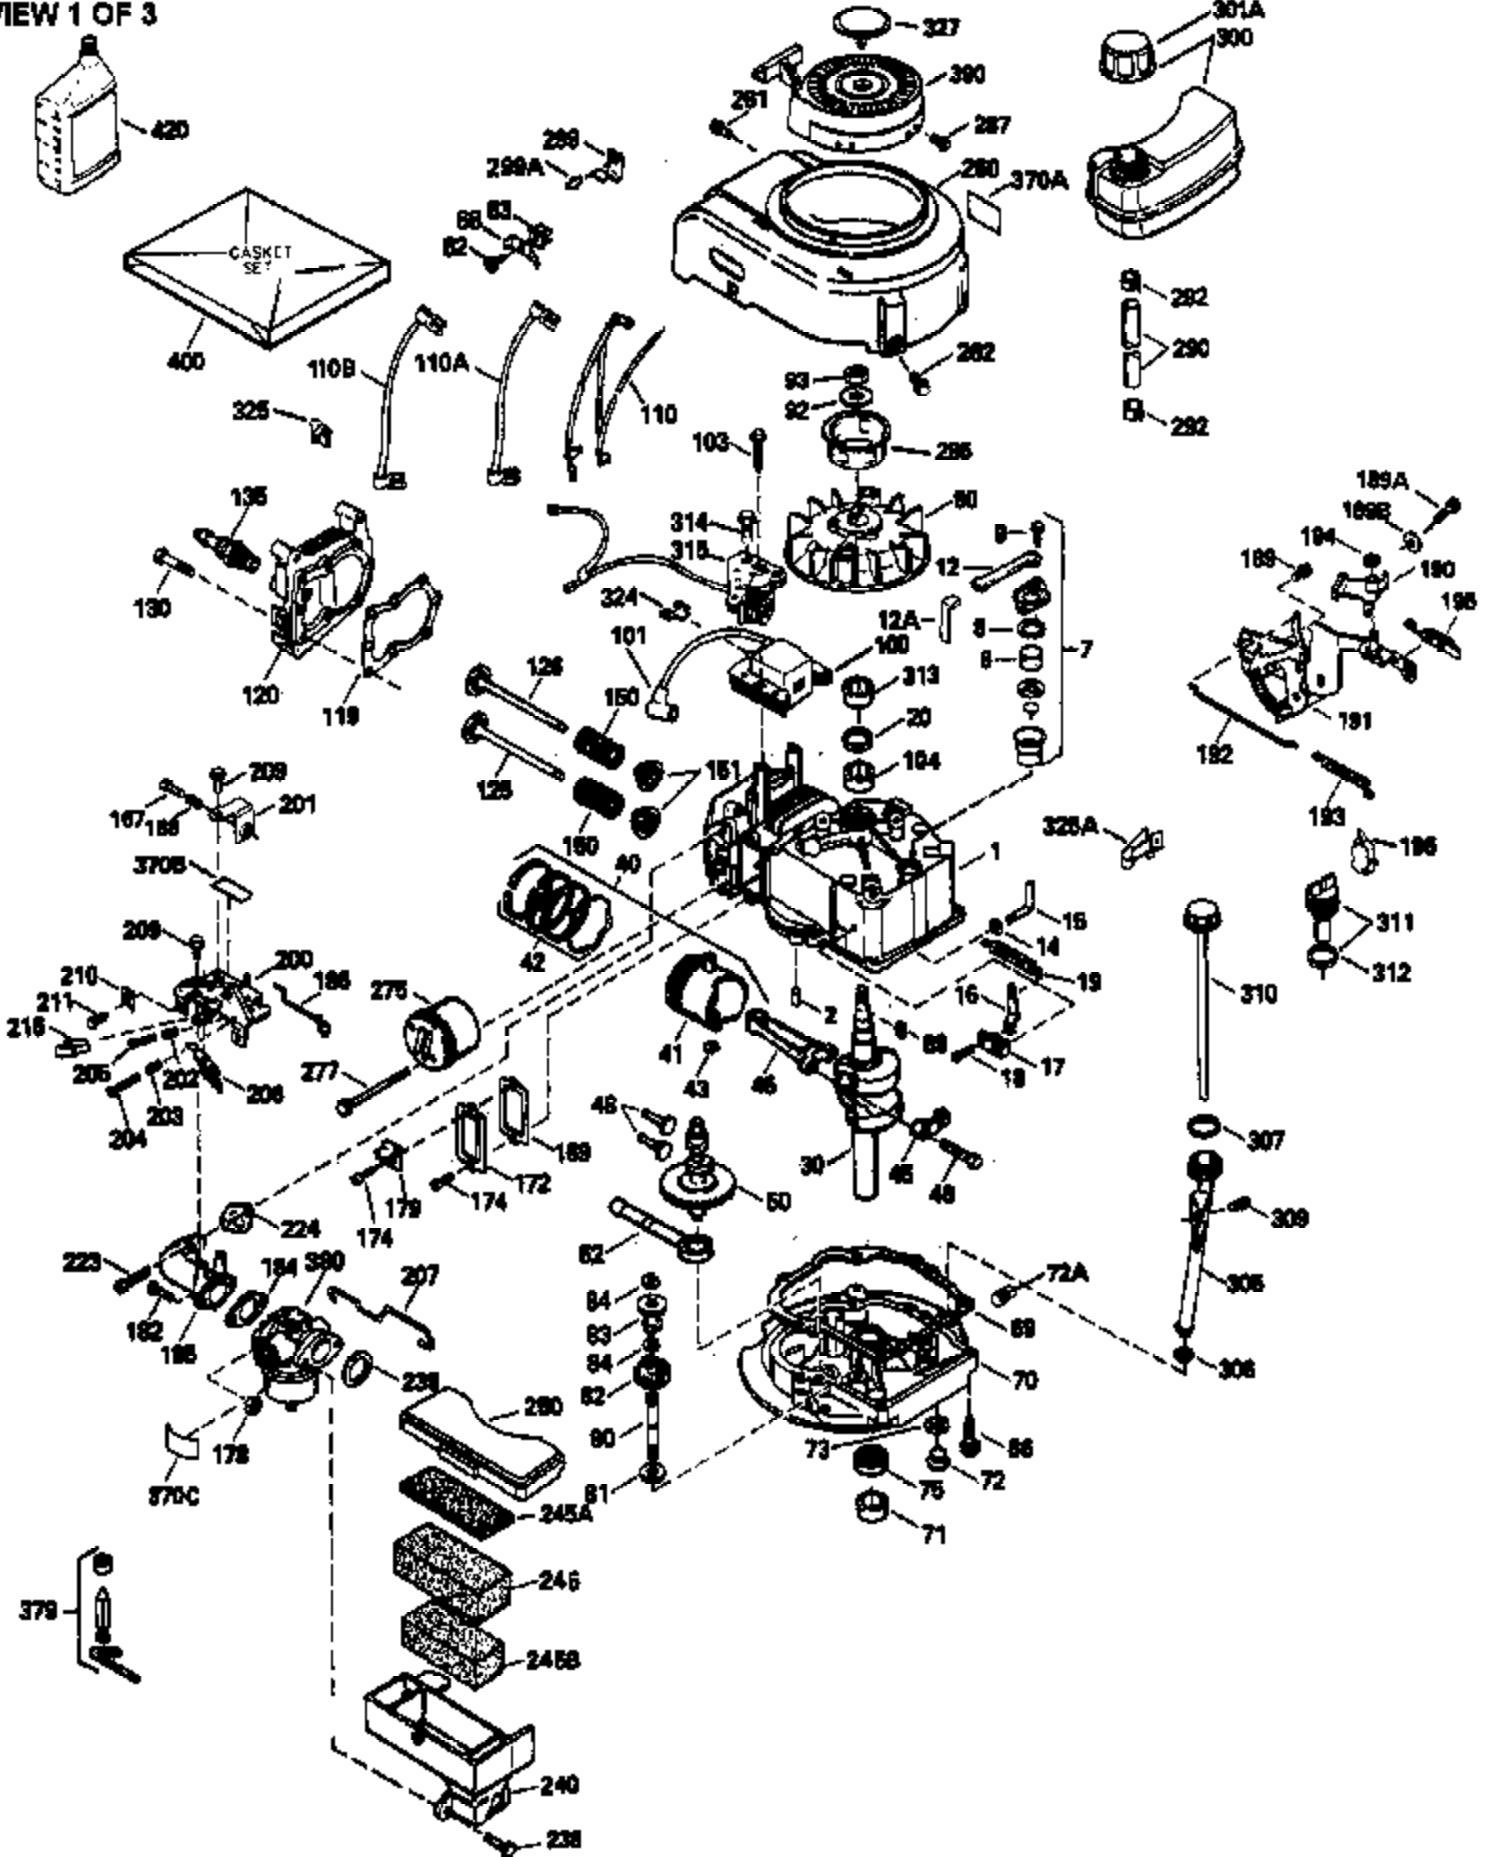

## Engine Parts List #1

Ref #	Part Number	Qty	Description
1	35010	1	Cylinder (Incl. 2 & 20)
2	26727	2	Dowel Pin
6	33734	1	Breather Element
7	34214A	1	Breather Ass'y. (Incl. 6, 8, 9 & 12)
8	33735	1	* Breather Gasket
9	30200	2	Screw, 10-24 x 9/16"
12	33886	1	Breather Tube
14	28277	1	Washer
15	30589	1	Governor Rod (Incl. 14)
16	31383A	1	Governor Lever
17	31335	1	Governor Lever Clamp
18	650548	1	Screw, 8-32 x 5/16"
19	33578	1	Extension Spring
20	32600	1	Oil Seal
30	34477B	1	Crankshaft
40	35544A	1	Piston, Pin & Ring Set (Std.)
40	35545A	1	Piston, Pin & Ring Set (.010" OS)
40	35546	1	Piston, Pin & Ring Set (.020" OS)
41	35541	1	Piston & Pin Ass'y. (Std.) (Incl. 43)
41	35542	1	Piston & Pin Ass'y. (.010" OS) (Incl. 43)
41	35543	1	Piston & Pin Ass'y. (.020" OS) (Incl. 43)
42	35547A	1	Ring Set (Std.)
42	35548A	1	Ring Set (.010" OS)
42	35549	1	Ring Set (.020" OS)
43	20381	2	Piston Pin Retaining Ring
45	32875	1	Connecting Rod Ass'y. (Incl. 46)
46	32610A	2	Connecting Rod Bolt
48	27241	2	Valve Lifter
50	33553	1	Camshaft (MCR)
52	29914	1	Oil Pump Ass'y.
69	35261	1	* Mounting Flange Gasket
70	34311D	1	Mounting Flange (Incl. 72,73,75 & 80)
72A	9556	1	Oil Drain Plug (1/8-27 sq. hd.)
72	30572	1	Oil Drain Plug
73	28833	1	Oil Plug Gasket (Not required with plastic oil plug)
75	27897	1	Oil Seal
80	30574A	1	Governor Shaft
81	30590A	1	Washer
82	30591	1	Governor Gear Ass'y. (Incl. 81)
83	30588A	1	Governor Spool
84	29193	2	Retaining Ring
86	650488	6	Screw, 1/4-20 x 1-1/4"
89	611004	1	Flywheel Key
90	611112	1	Flywheel
92	650815	1	Belleville Washer
93	650816	1	Flywheel Nut
100	34443A	1	Solid State Ignition
101	610118	1	Spark Plug Cover
103	650814	2	Screw, Torx T-15, 10-24 x 1"
110	35181	1	Ground Wire
119	33015A	1	* Cylinder Head Gasket
120	34342	1	Cylinder Head
125	29313C	1	Exhaust Valve (Std.) (Incl. 151)
125	29315C	1	Exhaust Valve (1/32" OS) (Incl. 151)
126	29314B	1	Intake Valve (Std.) (Incl. 151)
126	29315C	1	Intake Valve (1/32" OS) (Incl. 151)
130	6021A	8	Screw, 5/16-18 x 1-1/2"
135	35395	1	Resistor Spark Plug (RJ19LM)