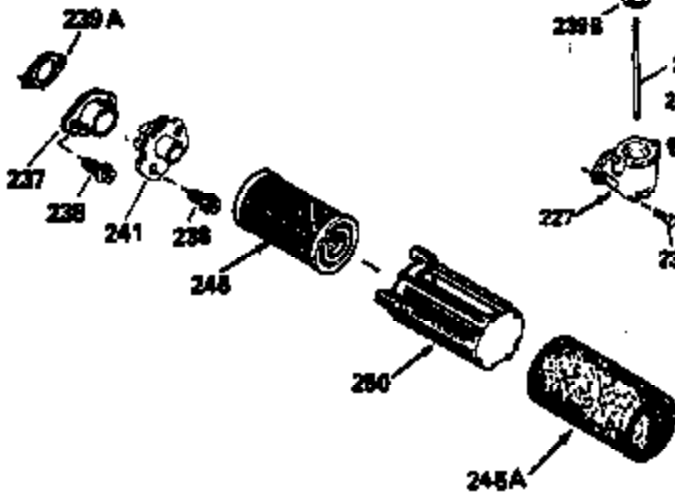

ILLUSTRATION SHOWS TYPICAL PARTS ONLY. ORDER BY PART NUMBER. PARTS NOT LISTED ARE SUPPLIED BY OEM.

VIEW 3 OF 3

Ref #	Part Number	Qty	Description
19	33578	1	Extension Spring
69	35261	1	* Mounting Flange Gasket
182	6201	2	Screw, 1/4-28 x 7/8"
185	33004A	1	Intake Pipe (Incl. 224)
186	34358	1	Governor Link
223	650451	2	Screw, 1/4-20 x 1"
227	35917	1	Air Cleaner Elbow Ass'y (Incl. 235 & 243)
228	650826	1	Stud, 1/4-20 x 6.20"
229	650825	1	Nut & Lockwasher, 1/4-20
233	34699	1	Air Cleaner Bracket
235	35533	1	Air Cleaner Elbow Fitting
238	650940	2	Screw, 10-32 x 3/4"
239A	35815	1	Air Cleaner Gasket
239B	34698A	1	Air Cleaner Gasket
245	34782	1	Air Cleaner Filter
245A	34783	1	Pre-Air Filter
249	35536	1	Air Cleaner Cover Seal
250	35535	1	Air Cleaner Cover (chrome)
251	650513	1	Wing Nut, 1/4-20
260	35534	1	Blower Housing
275A	391019	1	Muffler (Incl. 277)
276	33753	1	Locking Plate
277	650795	2	Screw, 1/4-20 x 2-1/4"
370E	34704	1	Instruction Decal