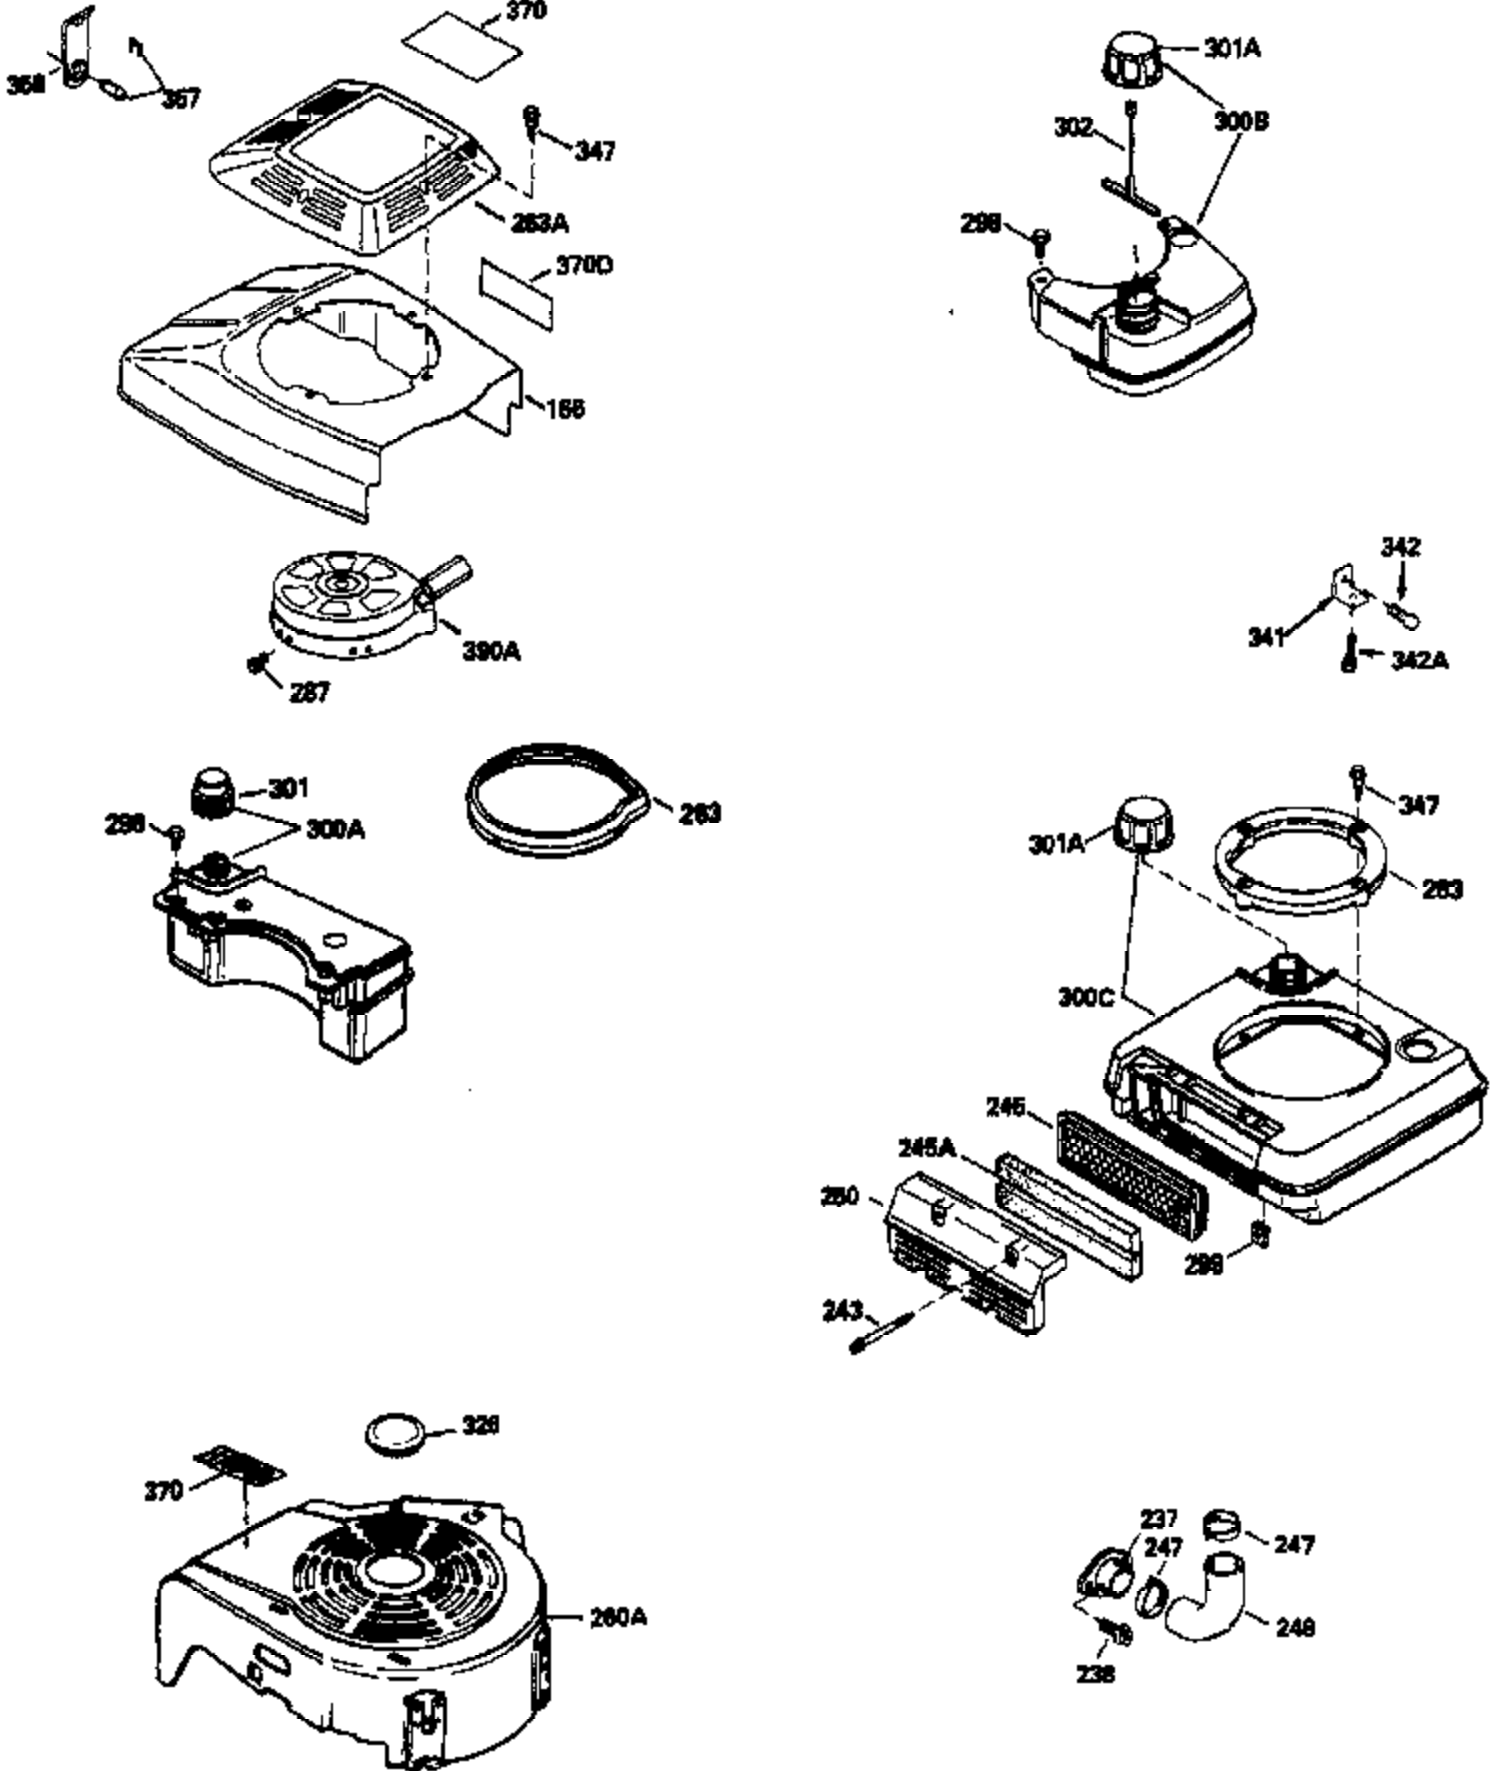

ILLUSTRATION SHOWS TYPICAL PARTS ONLY. ORDER BY PART NUMBER. PARTS NOT LISTED ARE SUPPLIED BY OEM.

VIEW 2 OF 3

Ref #	Part Number	Qty	Description
235	35533	1	Air Cleaner Elbow Fitting
238	650940	2	Screw, 10-32 x 3/4"
245	34782	1	Air Cleaner Filter
245A	34783	1	Pre-Air Filter
250	35535	1	Air Cleaner Cover (chrome)
287	650884	2	Screw, 8-32 x 1/2"
298	28763	3	Screw, 10-32 x 35/64"
301	33032	1	Fuel Cap
370	34144	1	Primer Decal