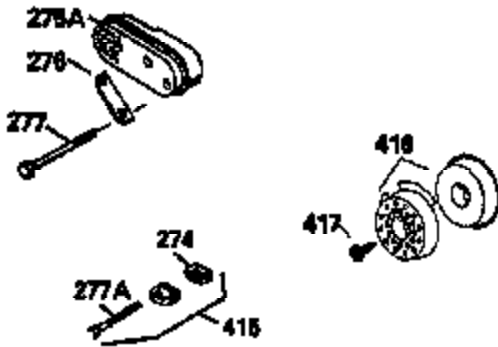

ILLUSTRATION SHOWS TYPICAL PARTS ONLY. ORDER BY PART NUMBER. PARTS NOT LISTED ARE SUPPLIED BY OEM.

VIEW 3 OF 3

Ref #	Part Number	Qty	Description
19	33578	1	Extension Spring
69	35261	1	* Mounting Flange Gasket
182	6201	2	Screw, 1/4-28 x 7/8"
185	33004A	1	Intake Pipe (Incl. 224)
186	34358	1	Governor Link
223	650451	2	Screw, 1/4-20 x 1"
227	35917	1	Air Cleaner Elbow Ass'y (Incl. 235 & 243)
228	650826	1	Stud, 1/4-20 x 6.20"
229	650825	1	Nut & Lockwasher, 1/4-20
233	34699	1	Air Cleaner Bracket
235	35533	1	Air Cleaner Elbow Fitting
238	650940	2	Screw, 10-32 x 3/4"
239A	35815	1	Air Cleaner Gasket
239B	34698A	1	Air Cleaner Gasket
245	34782	1	Air Cleaner Filter
245A	34783	1	Pre-Air Filter
249	35536	1	Air Cleaner Cover Seal
250	35535	1	Air Cleaner Cover (chrome)
251	650513	1	Wing Nut, 1/4-20
260	35534	1	Blower Housing
275A	391019	1	Muffler (Incl. 277)
276	33753	1	Locking Plate
277	650795	2	Screw, 1/4-20 x 2-1/4"
370E	34704	1	Instruction Decal