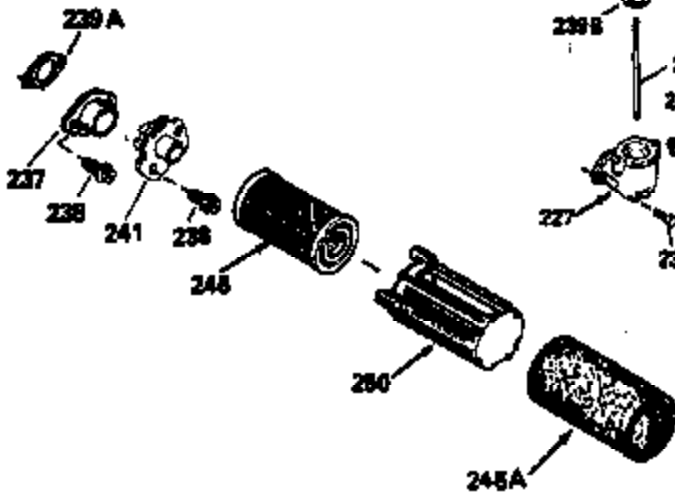

ILLUSTRATION SHOWS TYPICAL PARTS ONLY. ORDER BY PART NUMBER. PARTS NOT LISTED ARE SUPPLIED BY OEM.

VIEW 2 OF 3

Ref #	Part Number	Qty	Description
235	35533		Fitting, Air cleaner elbow
243	650940		Screw, 10-32 x 3/4"
245A	34782		Filter, Air cleaner (Incl. 229)
246C	34783		Filter, Pre-air
246D	35435		Filter, Pre-Air (Optional)
250C	35535		Cover, Air cleaner
250D	35536		Seal, Air cleaner cover
287	650884		Screw, 8-32 x 1/2"
298	28763		Screw, 10-32 x 35/64"
300A	34476		Fuel Tank (Incl. 292 & 301)
301	33032		Fuel Cap (Use as required)
370G	34387		Decal, Instruction (Optional)

ILLUSTRATION SHOWS TYPICAL PARTS ONLY. ORDER BY PART NUMBER. PARTS NOT LISTED ARE SUPPLIED BY OEM.

VIEW 3 OF 3

Ref #	Part Number	Qty	Description
19	33578		Spring, Governor
69	35261		* Gasket, Mounting flange
182	6201		Screw, 1/4-28 x 7/8"
185	33004A		Pipe, Intake (Incl. 224)
186	34358		Link, Governor spring
223	650451		Screw, 1/4-20 x 1"
227	35917		Elbow Assy., Air cleaner (Incl. No. 2 43)
228	650826		Stud, threaded both ends, 1/4-20 x 6. 20
229	650825		Nut & Lockwasher, 1/4-20
232			Pop Rivet (1/8" dia.) (Purchase Local ly)
233	34699		Bracket, Air cleaner
235	35533		Fitting, Air cleaner elbow
239A	35815		Gasket, Air cleaner
239B	34698A		Gasket, Air cleaner bracket
245A	34782		Filter, Air cleaner (Incl. 229)
246C	34783		Filter, Pre-air
246D	35435		Filter, Pre-Air (Optional)
250C	35535		Cover, Air cleaner
250D	35536		Seal, Air cleaner cover
251	650513		Nut, Wing, 1/4-20
260	35534		Housing, Blower
275A	391019		Muffler
276	33753		Plate, Locking
277	650795		Screw, 1/4-20 x 2-1/4" (Use as requir ed)
277A	30063		Screw, Torx T-30, 1/4-20 x 1/2" (Use as req.)
370E	34704		Decal, Air cleaner
370G	34387		Decal, Instruction (Optional)
410	730574		Opt.Debris Screen Kit (Incl.370G,411, 412,413)
411	35596		Debris Screen (Optional)
412	35597		Debris Screen Bracket (Optional)
413	650910		Screw, 8-32 x 1/4 (Optional)
415	730162		Muffler Adapter Kit(In.274,277A)(Use as req.)