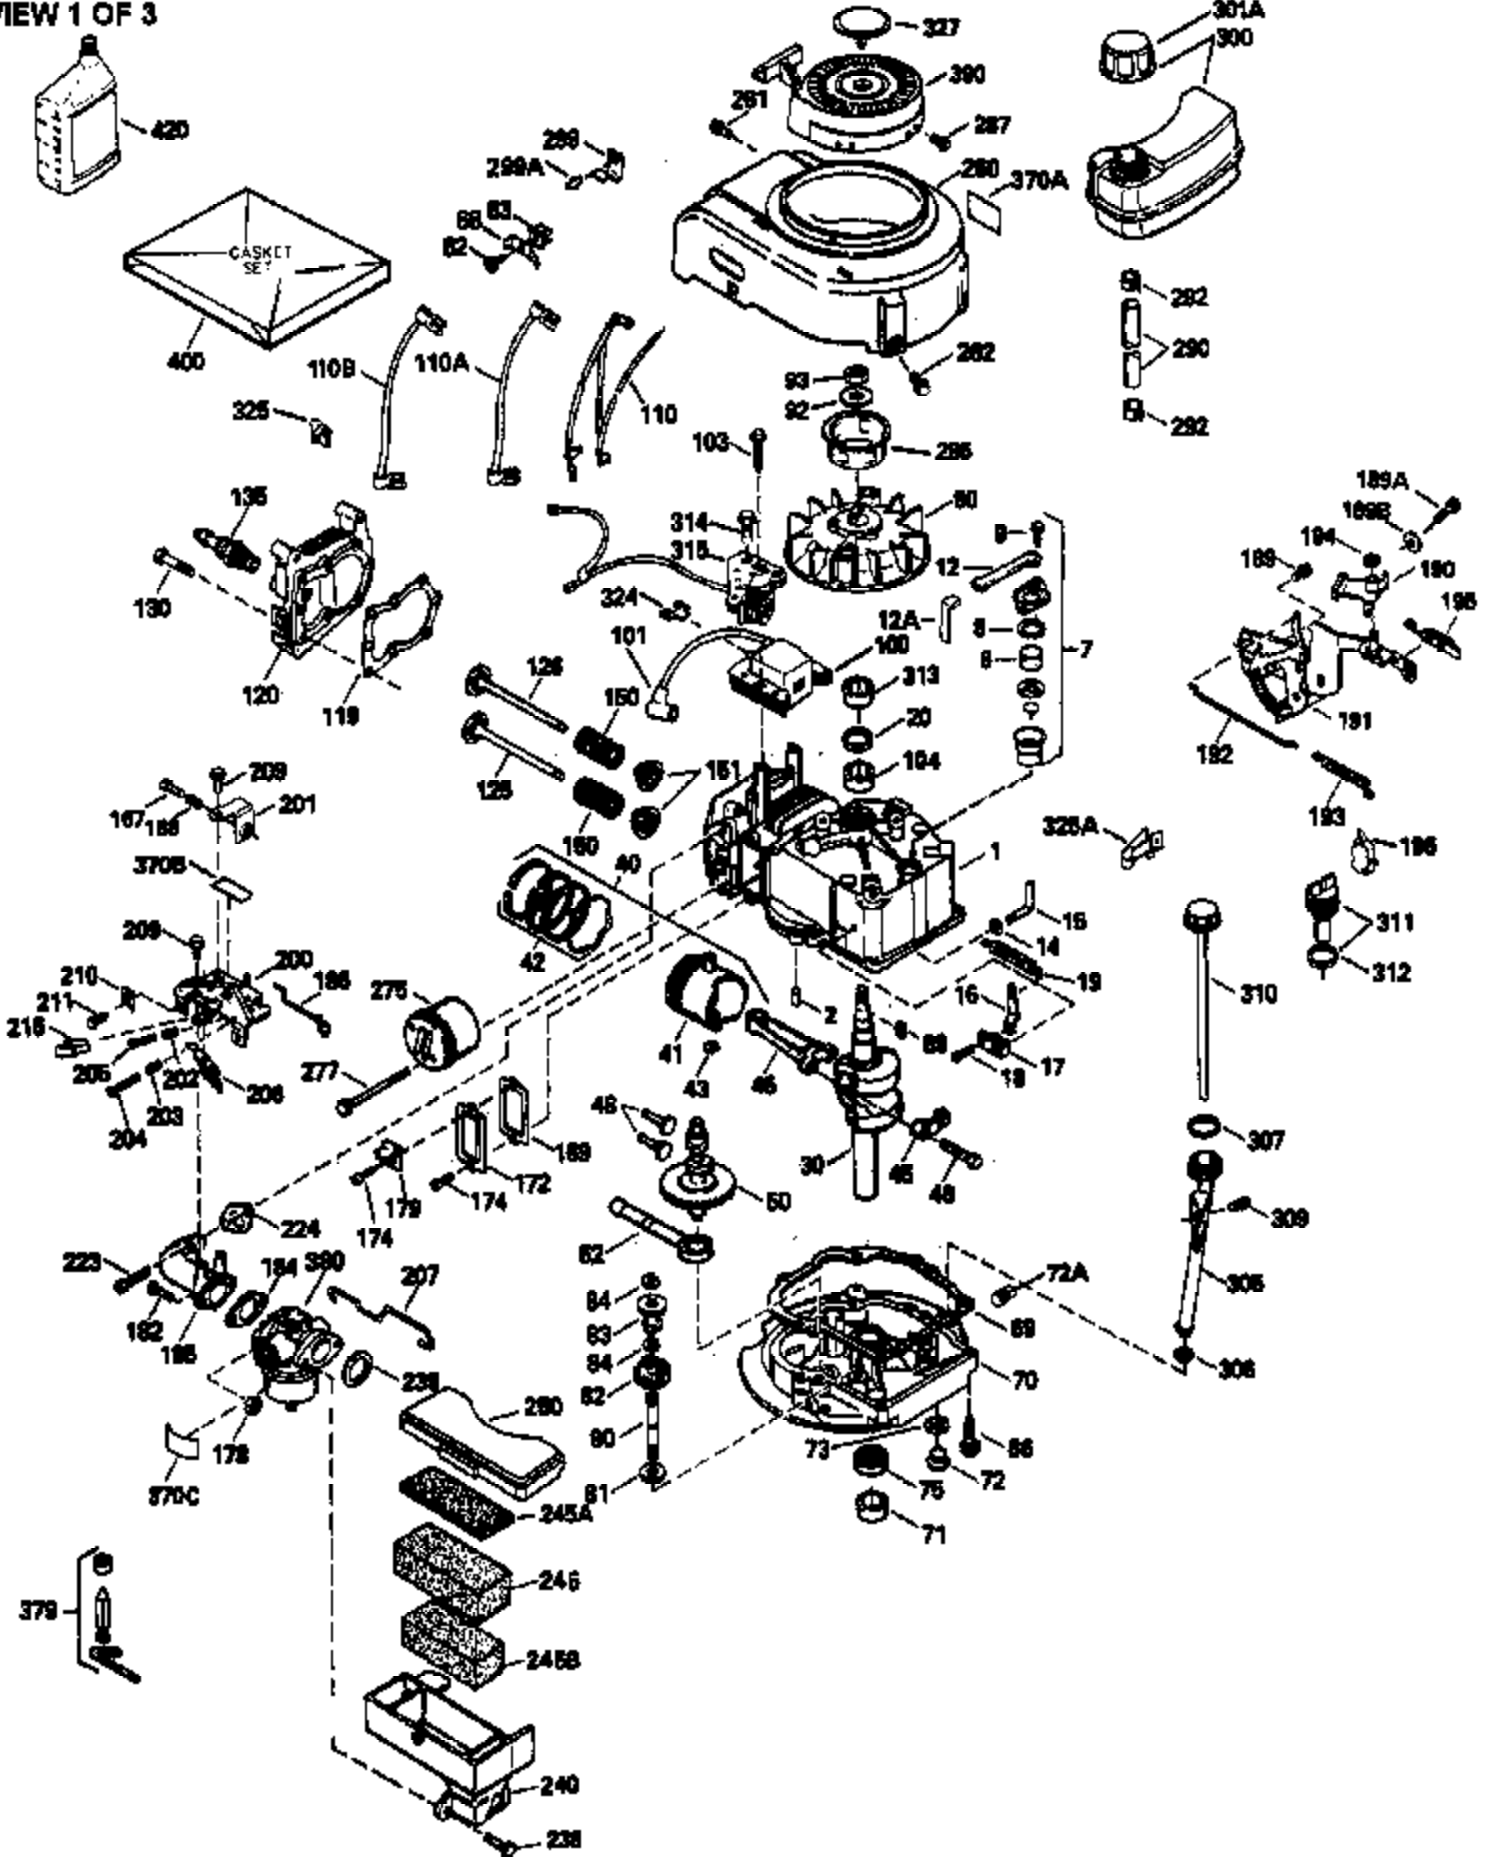

ILLUSTRATION SHOWS TYPICAL PARTS ONLY. ORDER BY PART NUMBER. PARTS NOT LISTED ARE SUPPLIED BY OEM.  
VIEW 1 OF 3

Ref #	Part Number	Qty	Description
1	35010		Cylinder (Incl. 2 & 20) (2-5/8" Bore)
2	26727		Pin, Dowel
6	33734		Element, Breather
7	34214A		Breather Assy. (Incl. 6, 8, 9, 12 & 1 2A)
8	33735		* Gasket, Breather
9	30200		Screw, 10-24 x 9/16"
12	33886		Tube, Breather
14	28277		Washer, Flat
15	30589		Rod, Governor (Incl. 14)
16	31383A		Lever, Governor
17	31335		Clamp, Governor lever
18	650548		Screw, 8-32 x 5/16"
19	33578		Spring, Governor
20	32600		Seal, Oil
30	34477B		Crankshaft
40	35544		Piston, Pin & Ring Set (Std.) (2-5/8" Bore)
40	35545		Piston, Pin & Ring Set (.010" OS)
40	35546		Piston, Pin & Ring Set (.020" OS)
41	35541		Piston & Pin Ass'y. (Incl. 43)(Std.)( 2-5/8")
41	35542		Piston & Pin Ass'y. (Incl. 43) (.010" OS)
41	35543		Piston & Pin Ass'y. (Incl. 43) (.020" OS)
42	35547		Ring Set (Std.) (2-5/8" Bore)
42	35548		Ring Set (.010" OS)
42	35549		Ring Set (.020" OS)
43	20381		Ring, Piston pin retaining
45	32875		Rod Assy., Connecting (Incl. 46)
46	32610A		Bolt, Connecting rod
48	27241		Lifter, Valve
50	33553		Camshaft (MCR)
52	29914		Oil Pump Assy.
69	35261		* Gasket, Mounting flange
70	34311C		Flange Ass'y. (Incl. 72, 72A, 73, 75 & 80)
72A	9556		Plug, Pipe
72	30572		Plug, Oil drain (Incl. 73)
73	28833		* Drain Plug Gasket (Not req. W/plastic plug)
75	27897		Seal, Oil
80	30574		Shaft, Governor
81	30590A		Washer, Flat
82	30591		Gear Assy., Governor (Incl. 81)
83	30588A		Spool, Governor
84	29193		Ring, Retaining
86	650488		Screw, 1/4-20 x 1-1/4"
89	611004		Flywheel Key
90	611112		Flywheel
92	650815		Washer, Belleville
93	650816		Nut, Flywheel
100	34443A		Solid State Ignition
101	610118		Cover, Spark plug
103	650814		Screw, Torx T-15, 10-24 x 1"
110	35181		Ground Wire
119	33015A		* Gasket, Head
120	34342		Head, Cylinder
125	29314B		Intake Valve (Std.) (Incl. 151) (Conventional Ports)
125	29315C		Intake Valve (1/32" OS) (Incl. 151) (Conventional Ports)
126	29313C		Exhaust Valve (Std.) (Incl. 151) (Conventional Ports)
126	29315C		Exhaust Valve (1/32" OS) (Incl. 151) (Conventional Ports)
130	6021A		Screw, 5/16-18 x 1-1/2"
135	35395		Resistor Spark Plug (RJ19LM)