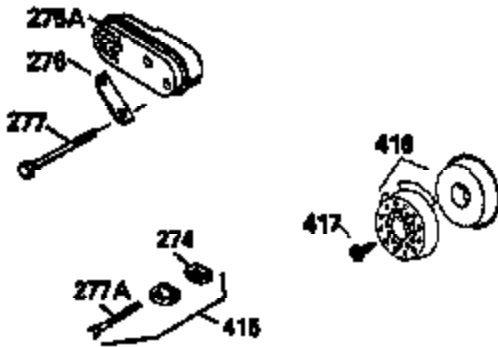

ILLUSTRATION SHOWS TYPICAL PARTS ONLY. ORDER BY PART NUMBER. PARTS NOT LISTED ARE SUPPLIED BY OEM.

VIEW 2 OF 3

Ref #	Part Number	Qty	Description
235	35533		Fitting, Air cleaner elbow
243	650940		Screw, 10-32 x 3/4"
245A	34782		Filter, Air cleaner (Incl. 229)
246C	34783		Filter, Pre-air
246D	35435		Filter, Pre-Air (Optional)
250C	35535		Cover, Air cleaner
250D	35536		Seal, Air cleaner cover
287	650884		Screw, 8-32 x 1/2"
298	28763		Screw, 10-32 x 35/64"
300A	34476		Fuel Tank (Incl. 292 & 301)
301	33032		Fuel Cap (Use as required)
370G	34387		Decal, Instruction (Optional)

ILLUSTRATION SHOWS TYPICAL PARTS ONLY. ORDER BY PART NUMBER. PARTS NOT LISTED ARE SUPPLIED BY OEM.

VIEW 3 OF 3

Ref #	Part Number	Qty	Description
19	33578		Spring, Governor
69	35261		* Gasket, Mounting flange
182	6201		Screw, 1/4-28 x 7/8"
185	33004A		Pipe, Intake (Incl. 224)
186	34358		Link, Governor spring
223	650451		Screw, 1/4-20 x 1"
227	35917		Elbow Assy., Air cleaner (Incl. No. 2 43)
228	650826		Stud, threaded both ends, 1/4-20 x 6. 20
229	650825		Nut & Lockwasher, 1/4-20
232			Pop Rivet (1/8" dia.) (Purchase Local ly)
233	34699		Bracket, Air cleaner
235	35533		Fitting, Air cleaner elbow
239A	35815		Gasket, Air cleaner
239B	34698A		Gasket, Air cleaner bracket
245A	34782		Filter, Air cleaner (Incl. 229)
246C	34783		Filter, Pre-air
246D	35435		Filter, Pre-Air (Optional)
250C	35535		Cover, Air cleaner
250D	35536		Seal, Air cleaner cover
251	650513		Nut, Wing, 1/4-20
260	35534		Housing, Blower
275A	391019		Muffler
276	33753		Plate, Locking
277	650795		Screw, 1/4-20 x 2-1/4" (Use as requir ed)
277A	30063		Screw, Torx T-30, 1/4-20 x 1/2" (Use as req.)
370E	34704		Decal, Air cleaner
370G	34387		Decal, Instruction (Optional)
410	730574		Opt.Debris Screen Kit (Incl.370G,411, 412,413)
411	35596		Debris Screen (Optional)
412	35597		Debris Screen Bracket (Optional)
413	650910		Screw, 8-32 x 1/4 (Optional)
415	730162		Muffler Adapter Kit(In.274,277A)(Use as req.)