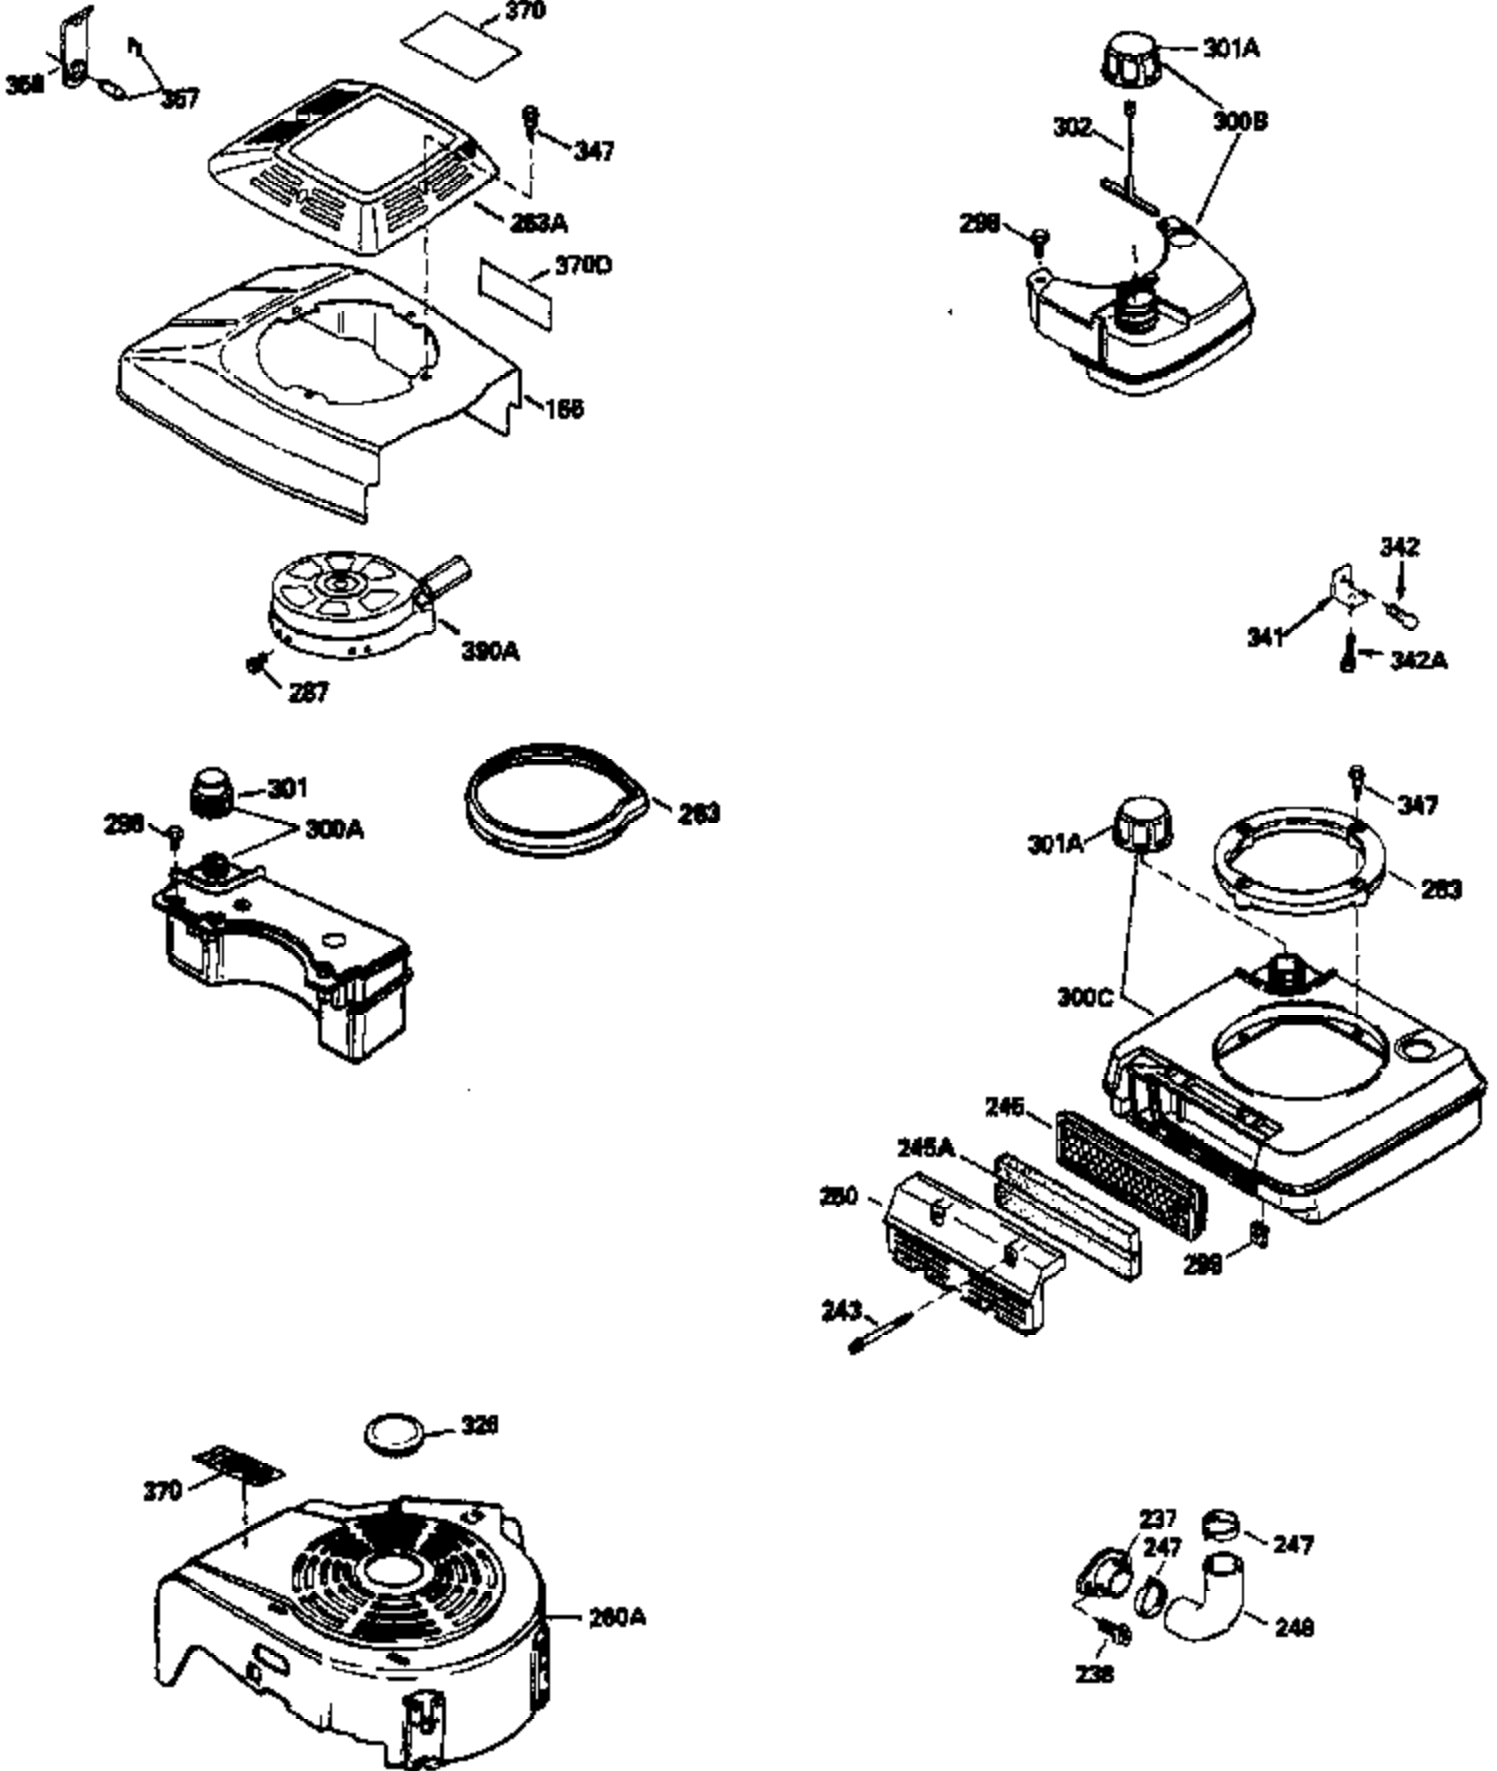

ILLUSTRATION SHOWS TYPICAL PARTS ONLY. ORDER BY PART NUMBER. PARTS NOT LISTED ARE SUPPLIED BY OEM.

VIEW 2 OF 3

Ref #	Part Number	Qty	Description
235	35533		Fitting, Air cleaner elbow
243	650940		Screw, 10-32 x 3/4"
245A	34782		Filter, Air cleaner (Incl. 229)
246C	34783		Filter, Pre-air
246D	35435		Filter, Pre-Air (Optional)
250C	35535		Cover, Air cleaner
250D	35536		Seal, Air cleaner cover
287	650884		Screw, 8-32 x 1/2"
298	28763		Screw, 10-32 x 35/64"
300A	34476		Fuel Tank (Incl. 292 & 301)
301	33032		Fuel Cap (Use as required)
370G	34387		Decal, Instruction (Optional)