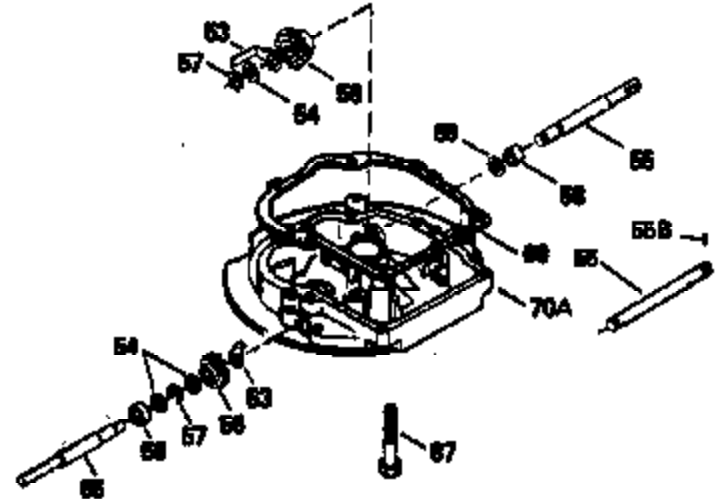

ILLUSTRATION SHOWS TYPICAL PARTS ONLY. ORDER BY PART NUMBER. PARTS NOT LISTED ARE SUPPLIED BY OEM.

VIEW 2 OF 3

Ref #	Part Number	Qty	Description
235	35533		Fitting, Air cleaner elbow
243	650940		Screw, 10-32 x 3/4"
245A	34782		Filter, Air cleaner (Incl. 229)
246C	34783		Filter, Pre-air
246D	35435		Filter, Pre-Air (Optional)
250C	35535		Cover, Air cleaner
250D	35536		Seal, Air cleaner cover
287	650884		Screw, 8-32 x 1/2"
298	28763		Screw, 10-32 x 35/64"
300A	34476		Fuel Tank (Incl. 292 & 301)
301	33032		Fuel Cap (Use as required)
370G	34387		Decal, Instruction (Optional)

ILLUSTRATION SHOWS TYPICAL PARTS ONLY. ORDER BY PART NUMBER. PARTS NOT LISTED ARE SUPPLIED BY OEM.

VIEW 3 OF 3

Ref #	Part Number	Qty	Description
19	33578		Spring, Governor
69	35261		* Gasket, Mounting flange
182	6201		Screw, 1/4-28 x 7/8"
185	33004A		Pipe, Intake (Incl. 224)
186	34358		Link, Governor spring
223	650451		Screw, 1/4-20 x 1"
227	35917		Elbow Assy., Air cleaner (Incl. No. 2 43)
228	650826		Stud, threaded both ends, 1/4-20 x 6. 20
229	650825		Nut & Lockwasher, 1/4-20
232			Pop Rivet (1/8" dia.) (Purchase Local ly)
233	34699		Bracket, Air cleaner
235	35533		Fitting, Air cleaner elbow
239A	35815		Gasket, Air cleaner
239B	34698A		Gasket, Air cleaner bracket
245A	34782		Filter, Air cleaner (Incl. 229)
246C	34783		Filter, Pre-air
246D	35435		Filter, Pre-Air (Optional)
250C	35535		Cover, Air cleaner
250D	35536		Seal, Air cleaner cover
251	650513		Nut, Wing, 1/4-20
260	35534		Housing, Blower
275A	391019		Muffler
276	33753		Plate, Locking
277	650795		Screw, 1/4-20 x 2-1/4" (Use as requir ed)
277A	30063		Screw, Torx T-30, 1/4-20 x 1/2" (Use as req.)
370E	34704		Decal, Air cleaner
370G	34387		Decal, Instruction (Optional)
410	730574		Opt.Debris Screen Kit (Incl.370G,411, 412,413)
411	35596		Debris Screen (Optional)
412	35597		Debris Screen Bracket (Optional)
413	650910		Screw, 8-32 x 1/4 (Optional)
415	730162		Muffler Adapter Kit(In.274,277A)(Use as req.)