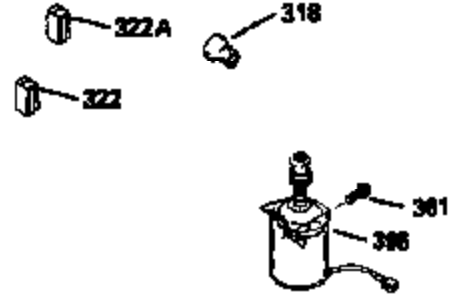

ILLUSTRATION SHOWS TYPICAL PARTS ONLY. ORDER BY PART NUMBER. PARTS NOT LISTED ARE SUPPLIED BY OEM.

VIEW 3 OF 3

Ref #	Part Number	Qty	Description
19	33578		Spring, Governor
69	35261		* Gasket, Mounting flange
182	6201		Screw, 1/4-28 x 7/8"
185	33004A		Pipe, Intake (Incl. 224)
186	34358		Link, Governor spring
223	650451		Screw, 1/4-20 x 1"
227	35917		Elbow Assy., Air cleaner (Incl. No. 2 43)
228	650826		Stud, threaded both ends, 1/4-20 x 6. 20
229	650825		Nut & Lockwasher, 1/4-20
232			Pop Rivet (1/8" dia.) (Purchase Local ly)
233	34699		Bracket, Air cleaner
235	35533		Fitting, Air cleaner elbow
239A	35815		Gasket, Air cleaner
239B	34698A		Gasket, Air cleaner bracket
245A	34782		Filter, Air cleaner (Incl. 229)
246C	34783		Filter, Pre-air
246D	35435		Filter, Pre-Air (Optional)
250C	35535		Cover, Air cleaner
250D	35536		Seal, Air cleaner cover
251	650513		Nut, Wing, 1/4-20
260	35534		Housing, Blower
275A	391019		Muffler
276	33753		Plate, Locking
277	650795		Screw, 1/4-20 x 2-1/4" (Use as requir ed)
277A	30063		Screw, Torx T-30, 1/4-20 x 1/2" (Use as req.)
370E	34704		Decal, Air cleaner
370G	34387		Decal, Instruction (Optional)
410	730574		Opt.Debris Screen Kit (Incl.370G,411, 412,413)
411	35596		Debris Screen (Optional)
412	35597		Debris Screen Bracket (Optional)
413	650910		Screw, 8-32 x 1/4 (Optional)
415	730162		Muffler Adapter Kit(In.274,277A)(Use as req.)