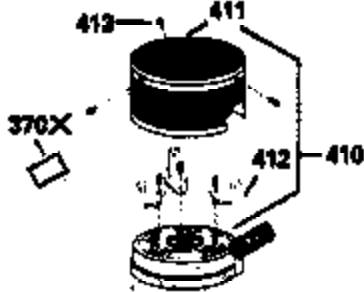

ILLUSTRATION SHOWS TYPICAL PARTS ONLY. ORDER BY PART NUMBER. PARTS NOT LISTED ARE SUPPLIED BY OEM.

VIEW 3 OF 3

Ref #	Part Number	Qty	Description
19	33578		Spring, Governor
69	35261		* Gasket, Mounting flange
182	6201		Screw, 1/4-28 x 7/8"
185	33004A		Pipe, Intake (Incl. 224)
186	34358		Link, Governor spring
223	650451		Screw, 1/4-20 x 1"
227	35917		Elbow Assy., Air cleaner (Incl. No. 2 43)
228	650826		Stud, threaded both ends, 1/4-20 x 6. 20
229	650825		Nut & Lockwasher, 1/4-20
232			Pop Rivet (1/8" dia.) (Purchase Local ly)
233	34699		Bracket, Air cleaner
235	35533		Fitting, Air cleaner elbow
239A	35815		Gasket, Air cleaner
239B	34698A		Gasket, Air cleaner bracket
245A	34782		Filter, Air cleaner (Incl. 229)
246C	34783		Filter, Pre-air
246D	35435		Filter, Pre-Air (Optional)
250C	35535		Cover, Air cleaner
250D	35536		Seal, Air cleaner cover
251	650513		Nut, Wing, 1/4-20
260	35534		Housing, Blower
275A	391019		Muffler
276	33753		Plate, Locking
277	650795		Screw, 1/4-20 x 2-1/4" (Use as requir ed)
277A	30063		Screw, Torx T-30, 1/4-20 x 1/2" (Use as req.)
370E	34704		Decal, Air cleaner
370G	34387		Decal, Instruction (Optional)
410	730574		Opt.Debris Screen Kit (Incl.370G,411, 412,413)
411	35596		Debris Screen (Optional)
412	35597		Debris Screen Bracket (Optional)
413	650910		Screw, 8-32 x 1/4 (Optional)
415	730162		Muffler Adapter Kit(In.274,277A)(Use as req.)