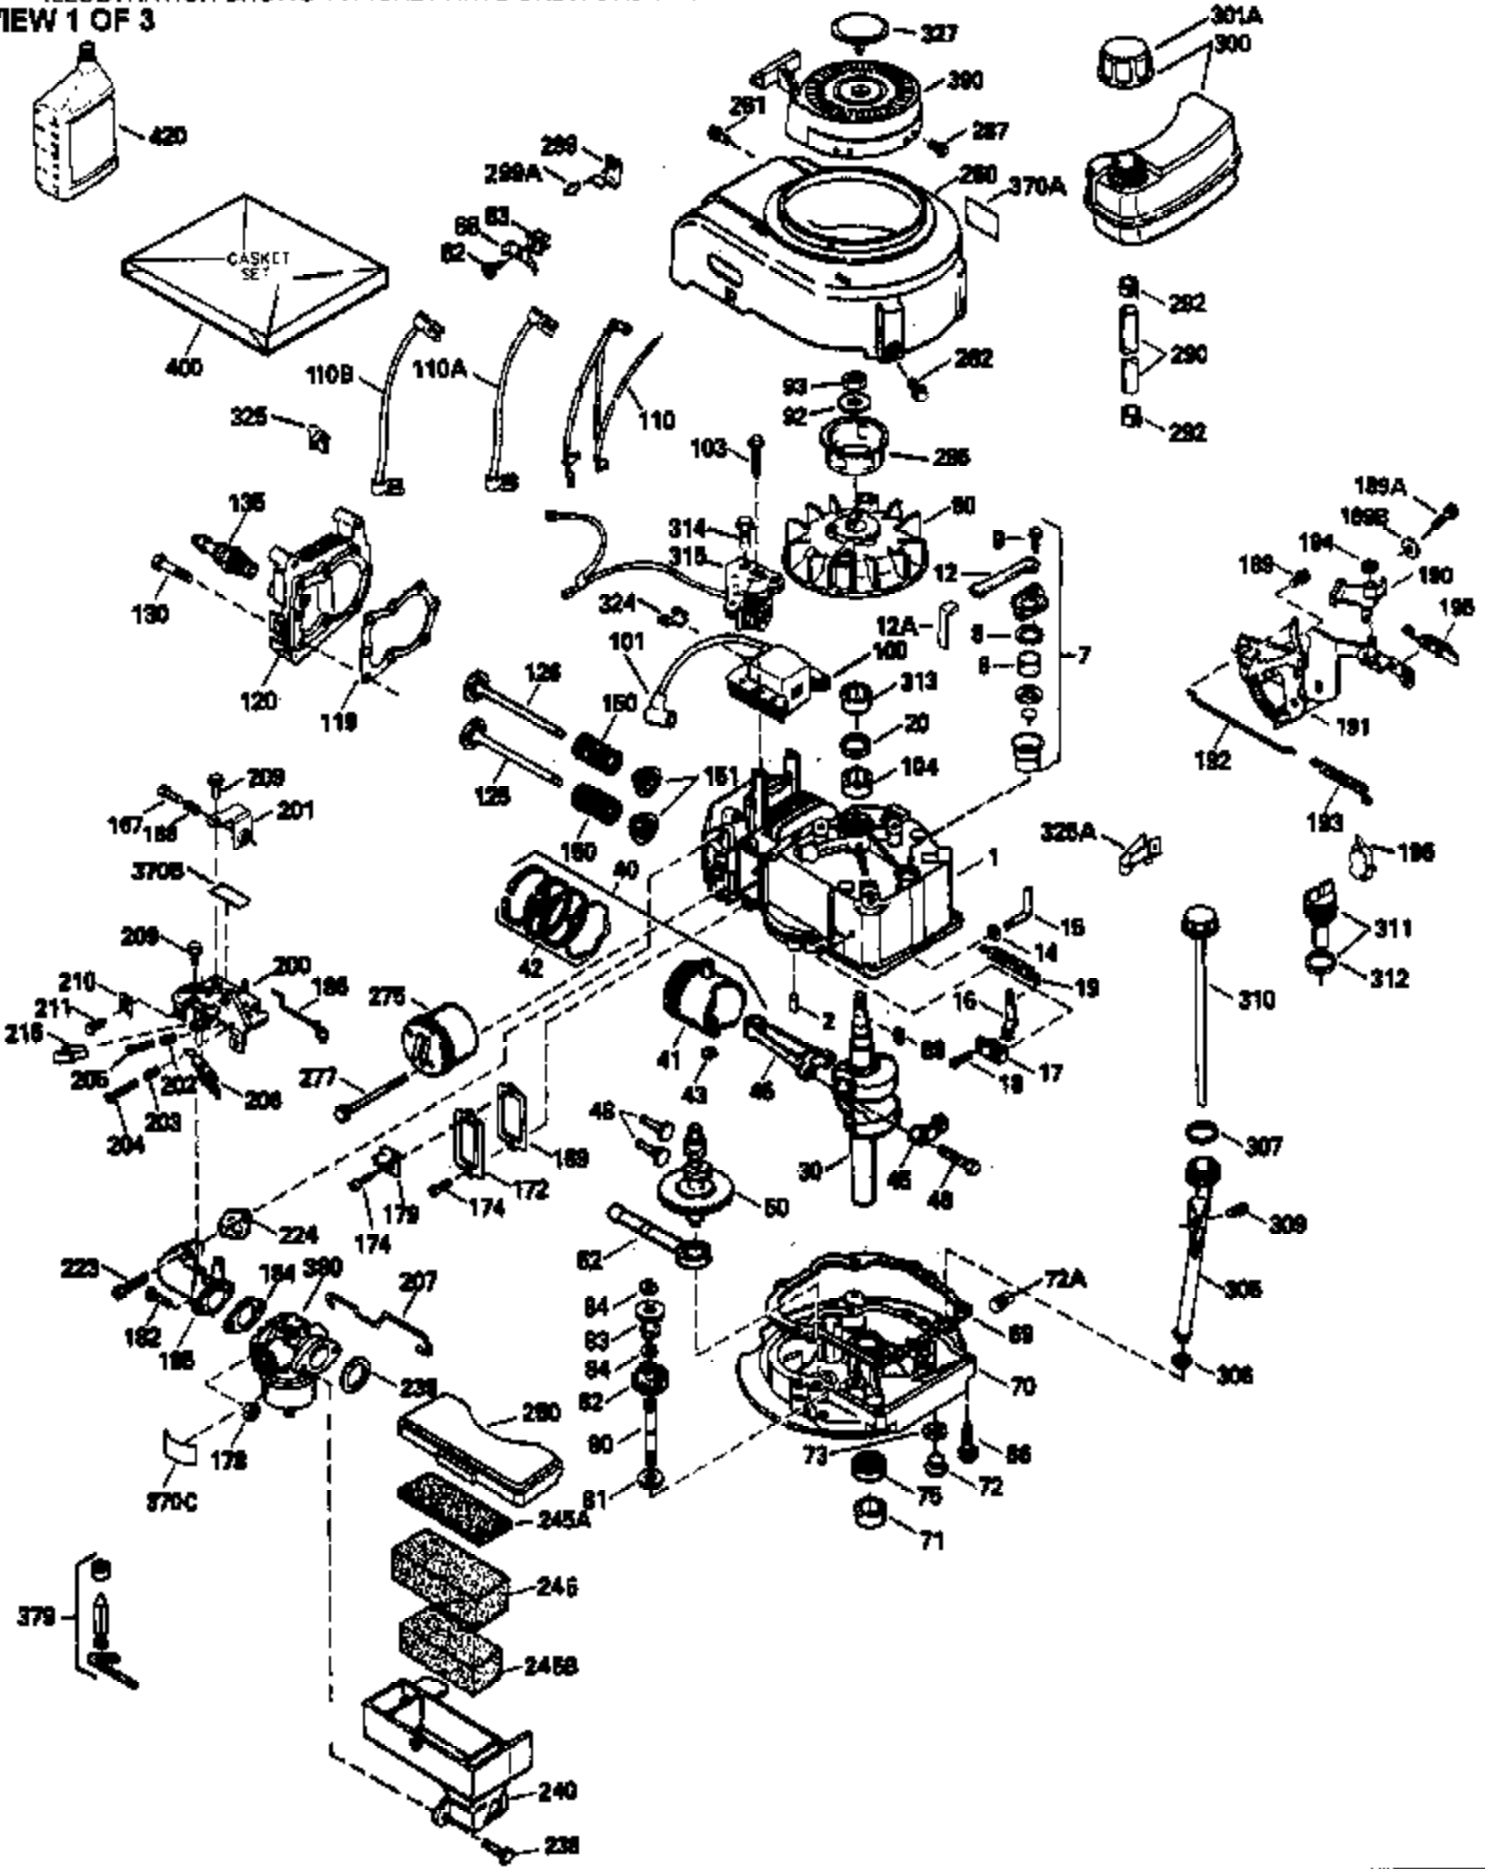

ILLUSTRATION SHOWS TYPICAL PARTS ONLY. ORDER BY PART NUMBER. PARTS NOT LISTED ARE SUPPLIED BY OEM.

VIEW 1 OF 3

Ref #	Part Number	Qty	Description
1	35010		Cylinder (Incl. 2 & 20) (2-5/8" Bore)
2	26727		Pin, Dowel
6	33734		Element, Breather
7	34214A		Breather Assy. (Incl. 6, 8, 9, 12 & 1 2A)
8	33735		* Gasket, Breather
9	30200		Screw, 10-24 x 9/16"
12	33886		Tube, Breather
14	28277		Washer, Flat
15	30589		Rod, Governor (Incl. 14)
16	31383A		Lever, Governor
17	31335		Clamp, Governor lever
18	650548		Screw, 8-32 x 5/16"
19	33578		Spring, Governor
20	32600		Seal, Oil
30	34570A		Crankshaft
40	35544		Piston, Pin & Ring Set (Std.) (2-5/8" Bore)
40	35545		Piston, Pin & Ring Set (.010" OS)
40	35546		Piston, Pin & Ring Set (.020" OS)
41	35541		Piston & Pin Ass'y. (Incl. 43)(Std.)( 2-5/8")
41	35542		Piston & Pin Ass'y. (Incl. 43) (.010" OS)
41	35543		Piston & Pin Ass'y. (Incl. 43) (.020" OS)
42	35547		Ring Set (Std.) (2-5/8" Bore)
42	35548		Ring Set (.010" OS)
42	35549		Ring Set (.020" OS)
43	20381		Ring, Piston pin retaining
45	32875		Rod Assy., Connecting (Incl. 46)
46	32610A		Bolt, Connecting rod
48	27241		Lifter, Valve
50	33553		Camshaft (MCR)
52	29914		Oil Pump Assy.
69	35261		* Gasket, Mounting flange
70	34311C		Flange Ass'y. (Incl. 72, 72A, 73, 75 & 80)
72	30572		Plug, Oil drain (Incl. 73)
73	28833		* Drain Plug Gasket (Not req. W/plastic plug)
75	27897		Seal, Oil
80	30574		Shaft, Governor
81	30590A		Washer, Flat
82	30591		Gear Assy., Governor (Incl. 81)
83	30588A		Spool, Governor
84	29193		Ring, Retaining
86	650488		Screw, 1/4-20 x 1-1/4"
89	611004		Flywheel Key
90	611112		Flywheel
92	650815		Washer, Belleville
93	650816		Nut, Flywheel
100	34443A		Solid State Ignition
101	610118		Cover, Spark plug
103	650814		Screw, Torx T-15, 10-24 x 1"
110A	35017		Harness Assy.
119	33015A		* Gasket, Head
120	34342		Head, Cylinder
125	29314B		Intake Valve (Std.) (Incl. 151) (Conventional Ports)
125	29315C		Intake Valve (1/32" OS) (Incl. 151) (Conventional Ports)
126	29313C		Exhaust Valve (Std.) (Incl. 151) (Conventional Ports)
126	29315C		Exhaust Valve (1/32" OS) (Incl. 151) (Conventional Ports)
130	6021A		Screw, 5/16-18 x 1-1/2"
135	35395		Resistor Spark Plug (RJ19LM)
150	31672		Spring, Valve