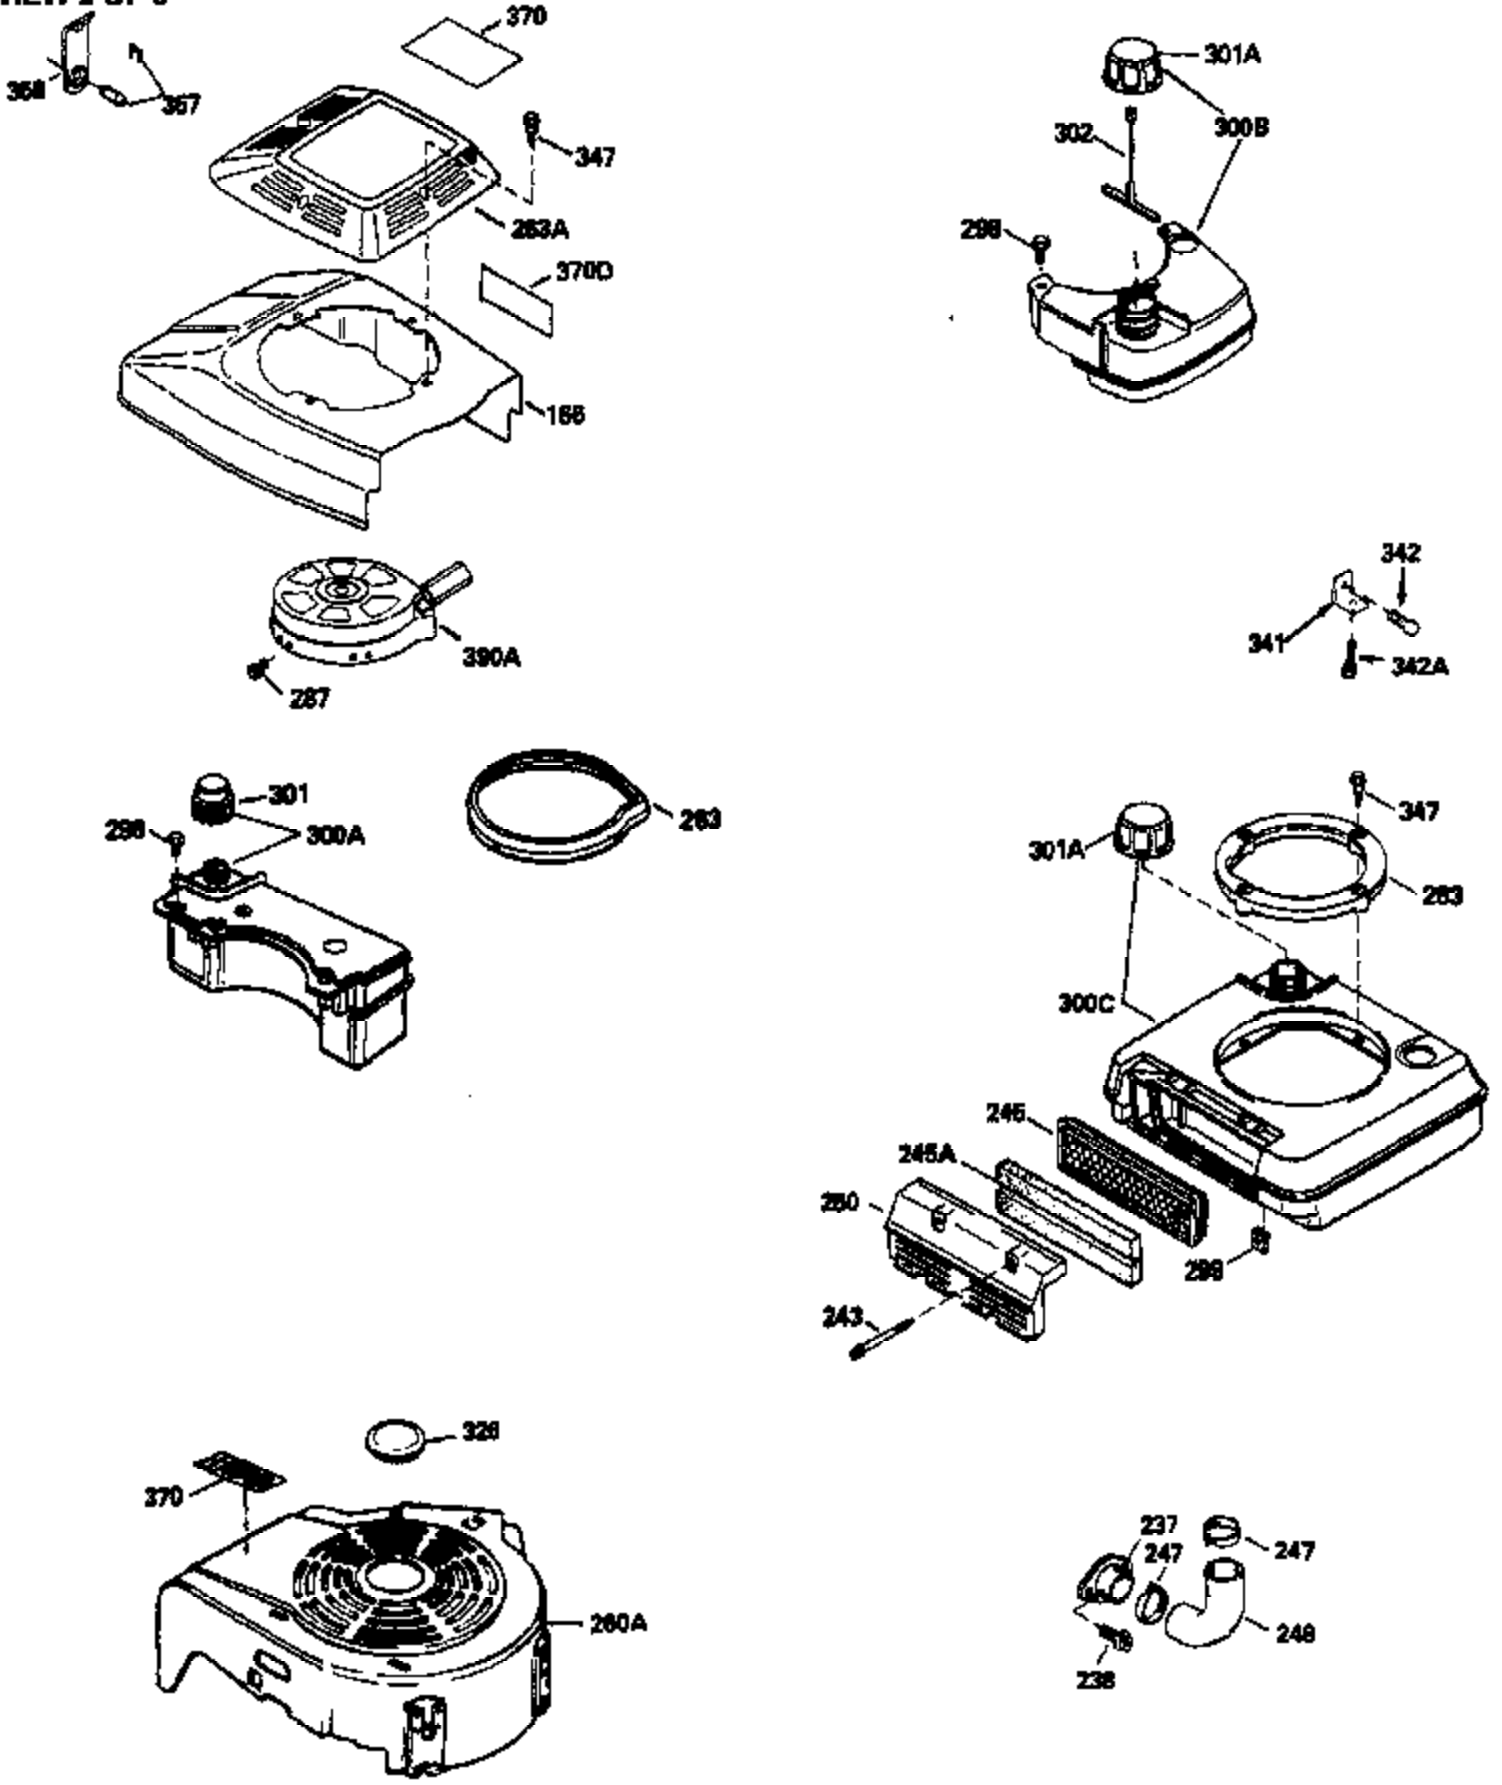

ILLUSTRATION SHOWS TYPICAL PARTS ONLY. ORDER BY PART NUMBER. PARTS NOT LISTED ARE SUPPLIED BY OEM.

VIEW 2 OF 3

Ref #	Part Number	Qty	Description
235	35533		Fitting, Air cleaner elbow
243	650940		Screw, 10-32 x 3/4"
245A	34782		Filter, Air cleaner (Incl. 229)
246C	34783		Filter, Pre-air
246D	35435		Filter, Pre-Air (Optional)
250C	35535		Cover, Air cleaner
250D	35536		Seal, Air cleaner cover
287	650884		Screw, 8-32 x 1/2"
298	28763		Screw, 10-32 x 35/64"
300A	34476		Fuel Tank (Incl. 292 & 301)
301	33032		Fuel Cap (Use as required)
370G	34387		Decal, Instruction (Optional)